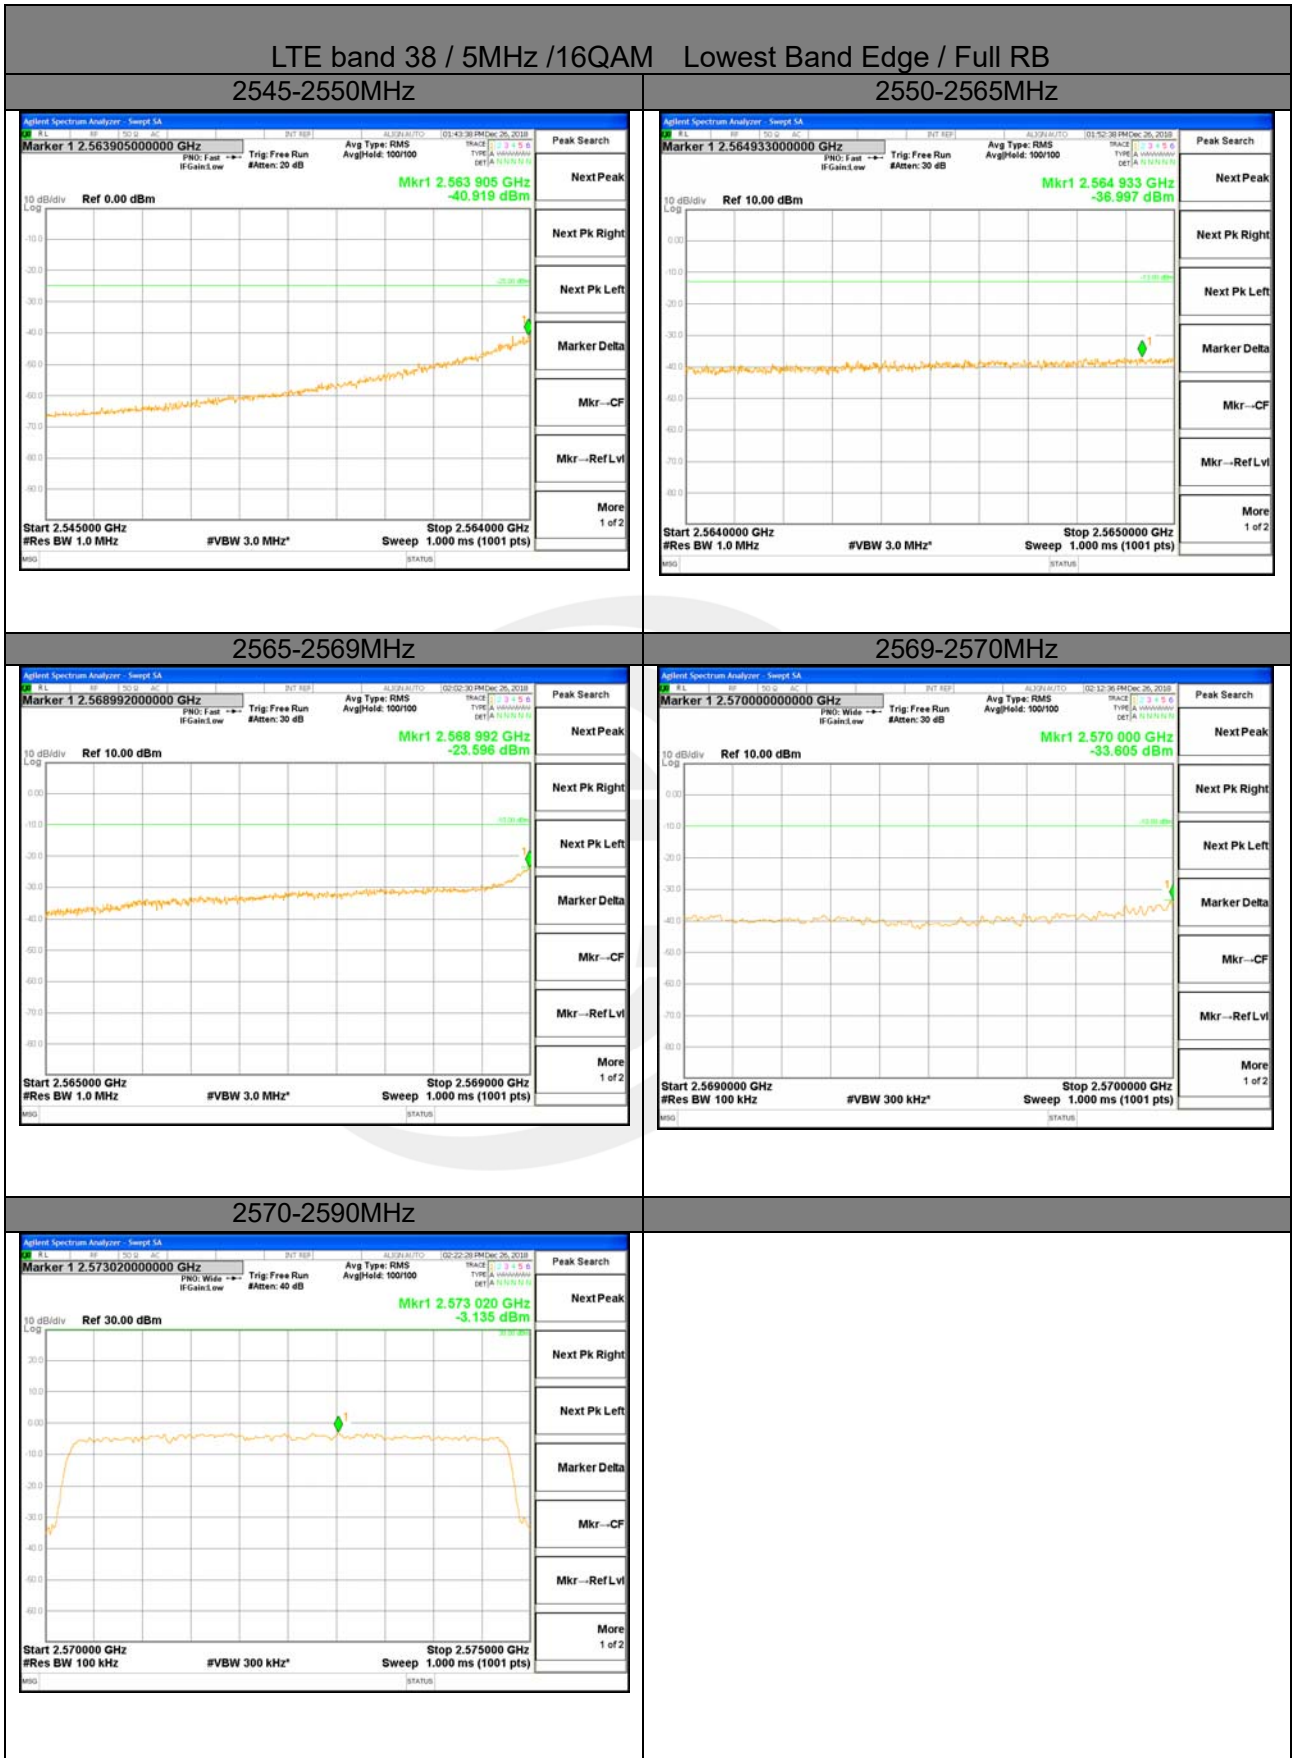

2570-2571MHz

2571-2575MHz

2575-2590MHz

2590-2595MHz

LTE BAND 38

LTE BAND 38

LTE band 38 / 5MHz /QPSK Highest Band Edge / 1 RB

LTE BAND 38

LTE BAND 38

LTE band 38 / 5MHz /QPSK Highest Band Edge / Full RB

LTE BAND 38

LTE BAND 38

LTE band 38 / 5MHz /16QAM Highest Band Edge / 1 RB

LTE BAND 38

LTE BAND 38

LTE band 38 / 5MHz /16QAM Highest Band Edge / Full RB

LTE BAND 38

LTE BAND 38

LTE band 38 / 10MHz /QPSK Highest Band Edge / 1 RB

2600-2620MHz

2620-2621MHz

2621-2625MHz

2625-2640MHz

2640-2656MHz

LTE BAND 38

LTE BAND 38

LTE band 38 / 10MHz /QPSK Highest Band Edge / Full RB

LTE BAND 38

LTE BAND 38

LTE band 38 / 10MHz /16QAM Highest Band Edge / 1 RB

LTE BAND 38

LTE band 38 / 10MHz /16QAM Lowest Band Edge / Full RB
2545-2550MHz 2550-2565MHz