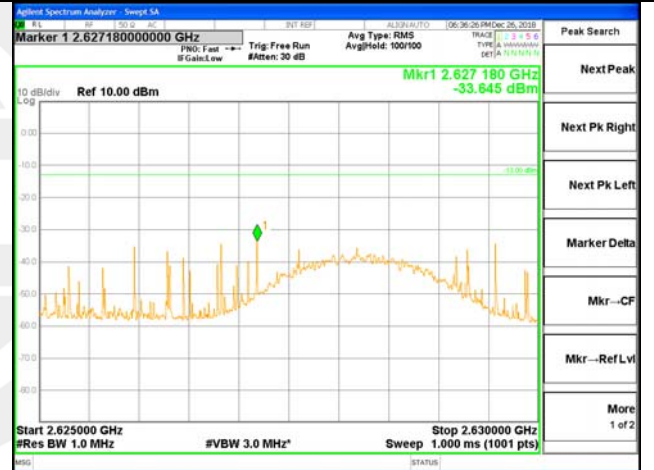

LTE BAND 38

LTE band 38 / 5MHz /QPSK Highest Band Edge / Full RB

LTE BAND 38

LTE BAND 38

LTE band 38 / 5MHz /16QAM Highest Band Edge / 1 RB

LTE BAND 38

LTE BAND 38

LTE band 38 / 5MHz /16QAM Highest Band Edge / Full RB

LTE BAND 38

LTE BAND 38

LTE band 38 / 10MHz /QPSK Highest Band Edge / 1 RB

2600-2620MHz

2620-2621MHz

2621-2625MHz

2625-2640MHz

2640-2656MHz

LTE BAND 38

LTE BAND 38

LTE band 38 / 10MHz /QPSK Highest Band Edge / Full RB

LTE BAND 38

LTE BAND 38

LTE band 38 / 10MHz /16QAM Highest Band Edge / 1 RB

LTE BAND 38

LTE band 38 / 10MHz /16QAM Lowest Band Edge / Full RB
2545-2550MHz 2550-2565MHz