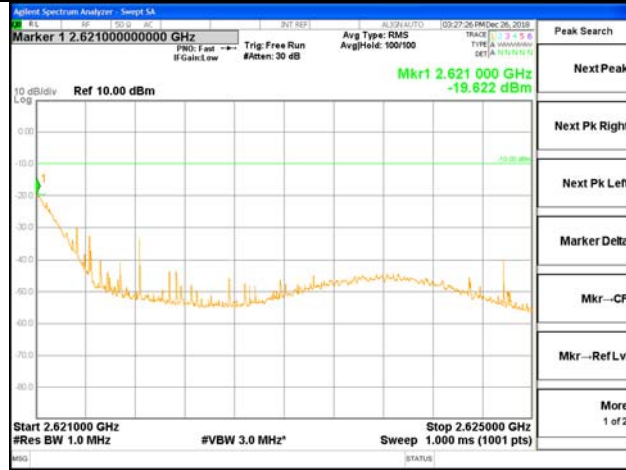

LTE BAND 38

LTE band 38 / 5MHz /QPSK Highest Band Edge / Full RB

LTE BAND 38

LTE BAND 38

LTE band 38 / 5MHz /16QAM Highest Band Edge / 1 RB

LTE BAND 38

LTE BAND 38

LTE band 38 / 5MHz /16QAM Highest Band Edge / Full RB

LTE BAND 38

LTE BAND 38

LTE band 38 / 10MHz /QPSK Highest Band Edge / 1 RB

2600-2620MHz

2620-2621MHz

2621-2625MHz

2625-2640MHz

2640-2656MHz

LTE BAND 38

LTE BAND 38

LTE band 38 / 10MHz /QPSK Highest Band Edge / Full RB

LTE BAND 38

LTE BAND 38

LTE band 38 / 10MHz /16QAM Highest Band Edge / 1 RB

LTE BAND 38

LTE band 38 / 10MHz /16QAM Lowest Band Edge / Full RB
2545-2550MHz 2550-2565MHz