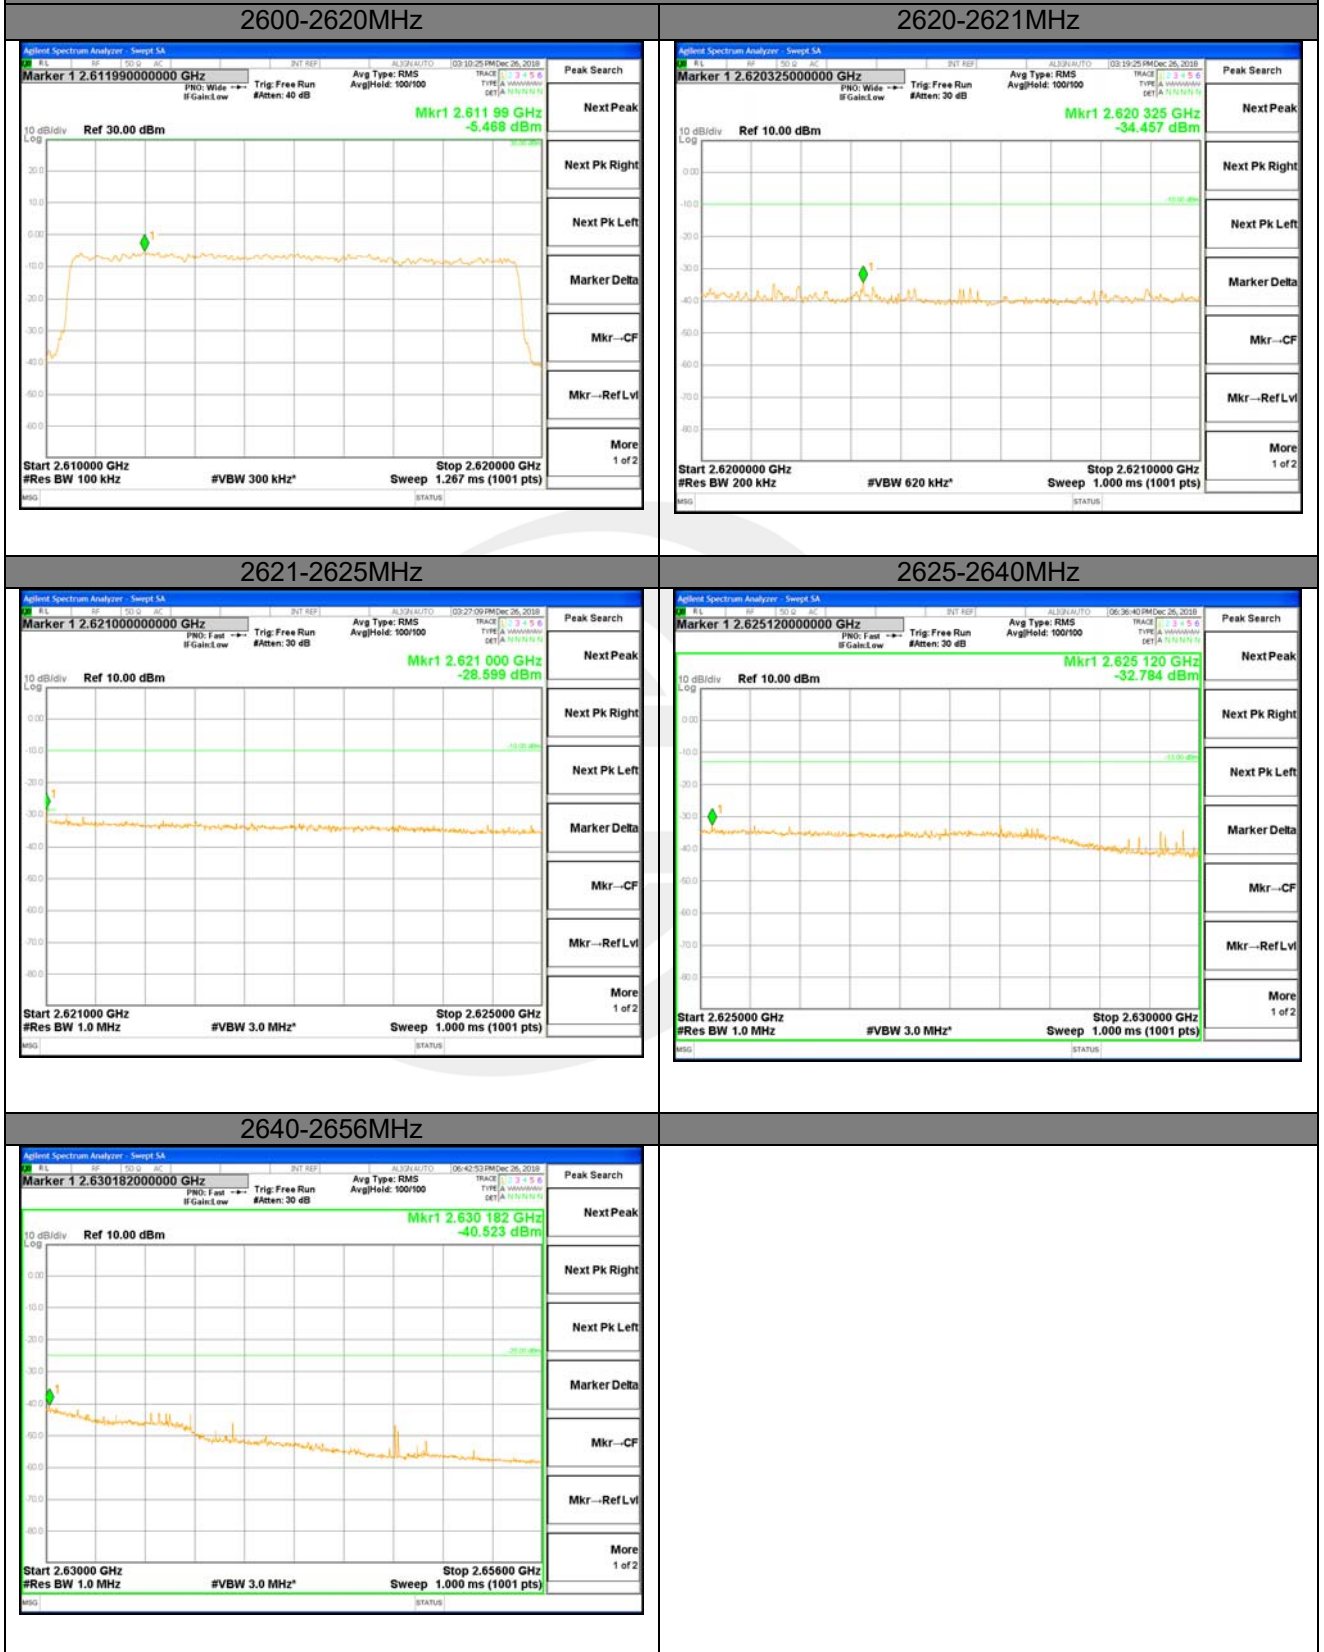

LTE BAND 38

LTE band 38 / 5MHz /QPSK Highest Band Edge / Full RB

LTE BAND 38

LTE BAND 38

LTE band 38 / 5MHz /16QAM Highest Band Edge / 1 RB

LTE BAND 38

LTE BAND 38

LTE band 38 / 5MHz /16QAM Highest Band Edge / Full RB

LTE BAND 38

LTE BAND 38

LTE band 38 / 10MHz /QPSK Highest Band Edge / 1 RB

2600-2620MHz

2620-2621MHz

2621-2625MHz

2625-2640MHz

2640-2656MHz

LTE BAND 38

LTE BAND 38

LTE band 38 / 10MHz /QPSK Highest Band Edge / Full RB

LTE BAND 38

LTE BAND 38

LTE band 38 / 10MHz /16QAM Highest Band Edge / 1 RB

LTE BAND 38

LTE band 38 / 10MHz /16QAM Lowest Band Edge / Full RB
2545-2550MHz 2550-2565MHz

2565-2569MHz 2569-2570MHz

2570-2590MHz

LTE BAND 38

LTE band 38 / 10MHz / 16QAM Highest Band Edge / Full RB