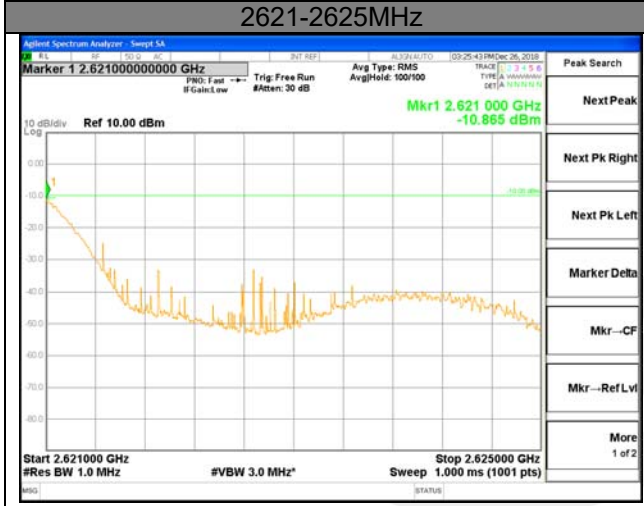

2570-2571MHz

2571-2575MHz

2575-2590MHz

2590-2595MHz

LTE BAND 38

LTE BAND 38

LTE band 38 / 5MHz /QPSK Highest Band Edge / 1 RB

LTE BAND 38

LTE BAND 38

LTE band 38 / 5MHz /QPSK Highest Band Edge / Full RB

LTE BAND 38

LTE BAND 38

LTE band 38 / 5MHz /16QAM Highest Band Edge / 1 RB

LTE BAND 38

LTE BAND 38

LTE band 38 / 5MHz /16QAM Highest Band Edge / Full RB

LTE BAND 38

LTE BAND 38

LTE band 38 / 10MHz /QPSK Highest Band Edge / 1 RB

2600-2620MHz

2620-2621MHz

2621-2625MHz

2625-2640MHz

2640-2656MHz

LTE BAND 38

LTE BAND 38

LTE band 38 / 10MHz /QPSK Highest Band Edge / Full RB

LTE BAND 38

LTE BAND 38

LTE band 38 / 10MHz /16QAM Highest Band Edge / 1 RB

LTE BAND 38

LTE band 38 / 10MHz /16QAM Lowest Band Edge / Full RB
2545-2550MHz 2550-2565MHz