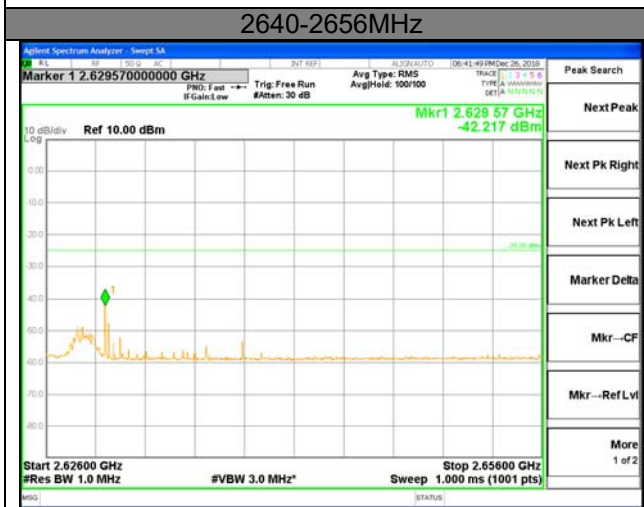

2570-2571MHz

2571-2575MHz

2575-2590MHz

2590-2595MHz

LTE BAND 38

LTE BAND 38

LTE band 38 / 5MHz /QPSK Highest Band Edge / 1 RB

LTE BAND 38

LTE BAND 38

LTE band 38 / 5MHz /QPSK Highest Band Edge / Full RB

LTE BAND 38

LTE BAND 38

LTE band 38 / 5MHz /16QAM Highest Band Edge / 1 RB

LTE BAND 38

LTE BAND 38

LTE band 38 / 5MHz /16QAM Highest Band Edge / Full RB

LTE BAND 38

LTE BAND 38

LTE band 38 / 10MHz /QPSK Highest Band Edge / 1 RB

2600-2620MHz

2620-2621MHz

2621-2625MHz

2625-2640MHz

2640-2656MHz