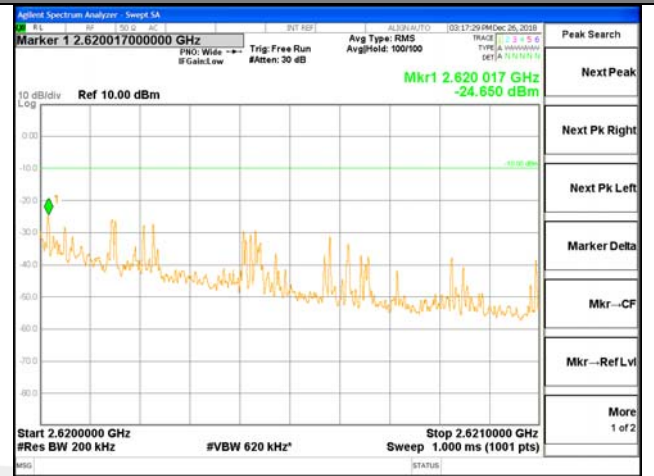

LTE BAND 38

LTE band 38 / 5MHz /QPSK Highest Band Edge / Full RB

LTE BAND 38

LTE BAND 38

LTE band 38 / 5MHz /16QAM Highest Band Edge / 1 RB

LTE BAND 38

LTE BAND 38

LTE band 38 / 5MHz /16QAM Highest Band Edge / Full RB

LTE BAND 38

LTE BAND 38

LTE band 38 / 10MHz /QPSK Highest Band Edge / 1 RB

2600-2620MHz

2620-2621MHz

2621-2625MHz

2625-2640MHz

2640-2656MHz

LTE BAND 38

LTE BAND 38

LTE band 38 / 10MHz /QPSK Highest Band Edge / Full RB

LTE BAND 38

LTE BAND 38

LTE band 38 / 10MHz /16QAM Highest Band Edge / 1 RB

LTE BAND 38

LTE band 38 / 10MHz /16QAM Lowest Band Edge / Full RB
2545-2550MHz 2550-2565MHz