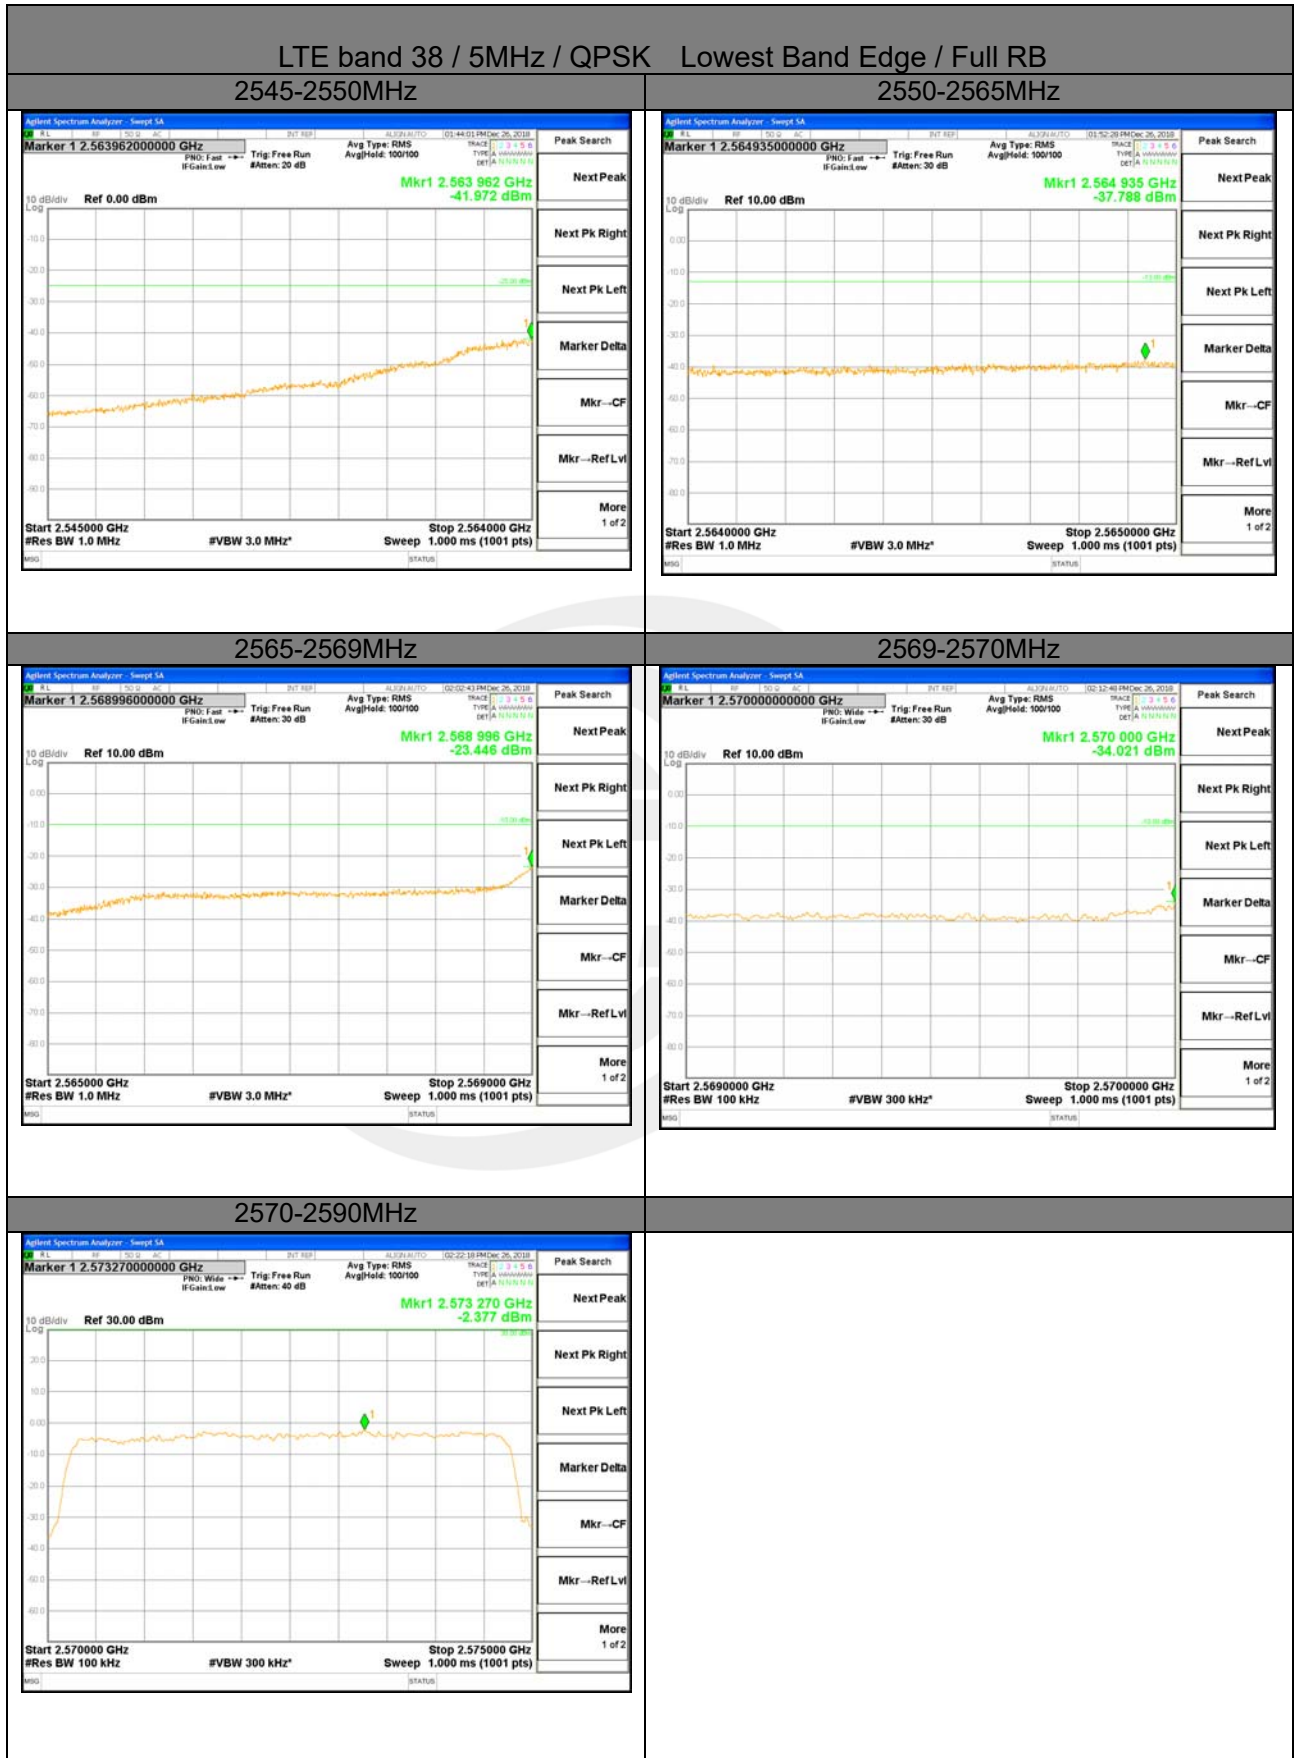

2570-2571MHz

2571-2575MHz

2575-2590MHz

2590-2595MHz

LTE BAND 7

LTE BAND 7

LTE band 7 / 20MHz /16QAM Highest Band Edge / Full RB

2550-2570MHz

2570-2571MHz

2571-2575MHz

2575-2590MHz

2590-2595MHz

LTE BAND 38

LTE BAND 38

LTE band 38 / 5MHz /QPSK Highest Band Edge / 1 RB

LTE BAND 38

LTE BAND 38

LTE band 38 / 5MHz /QPSK Highest Band Edge / Full RB

LTE BAND 38

LTE BAND 38

LTE band 38 / 5MHz /16QAM Highest Band Edge / 1 RB

LTE BAND 38

LTE BAND 38

LTE band 38 / 5MHz /16QAM Highest Band Edge / Full RB

LTE BAND 38

LTE BAND 38

LTE band 38 / 10MHz /QPSK Highest Band Edge / 1 RB

2600-2620MHz

2620-2621MHz

2621-2625MHz

2625-2640MHz

2640-2656MHz