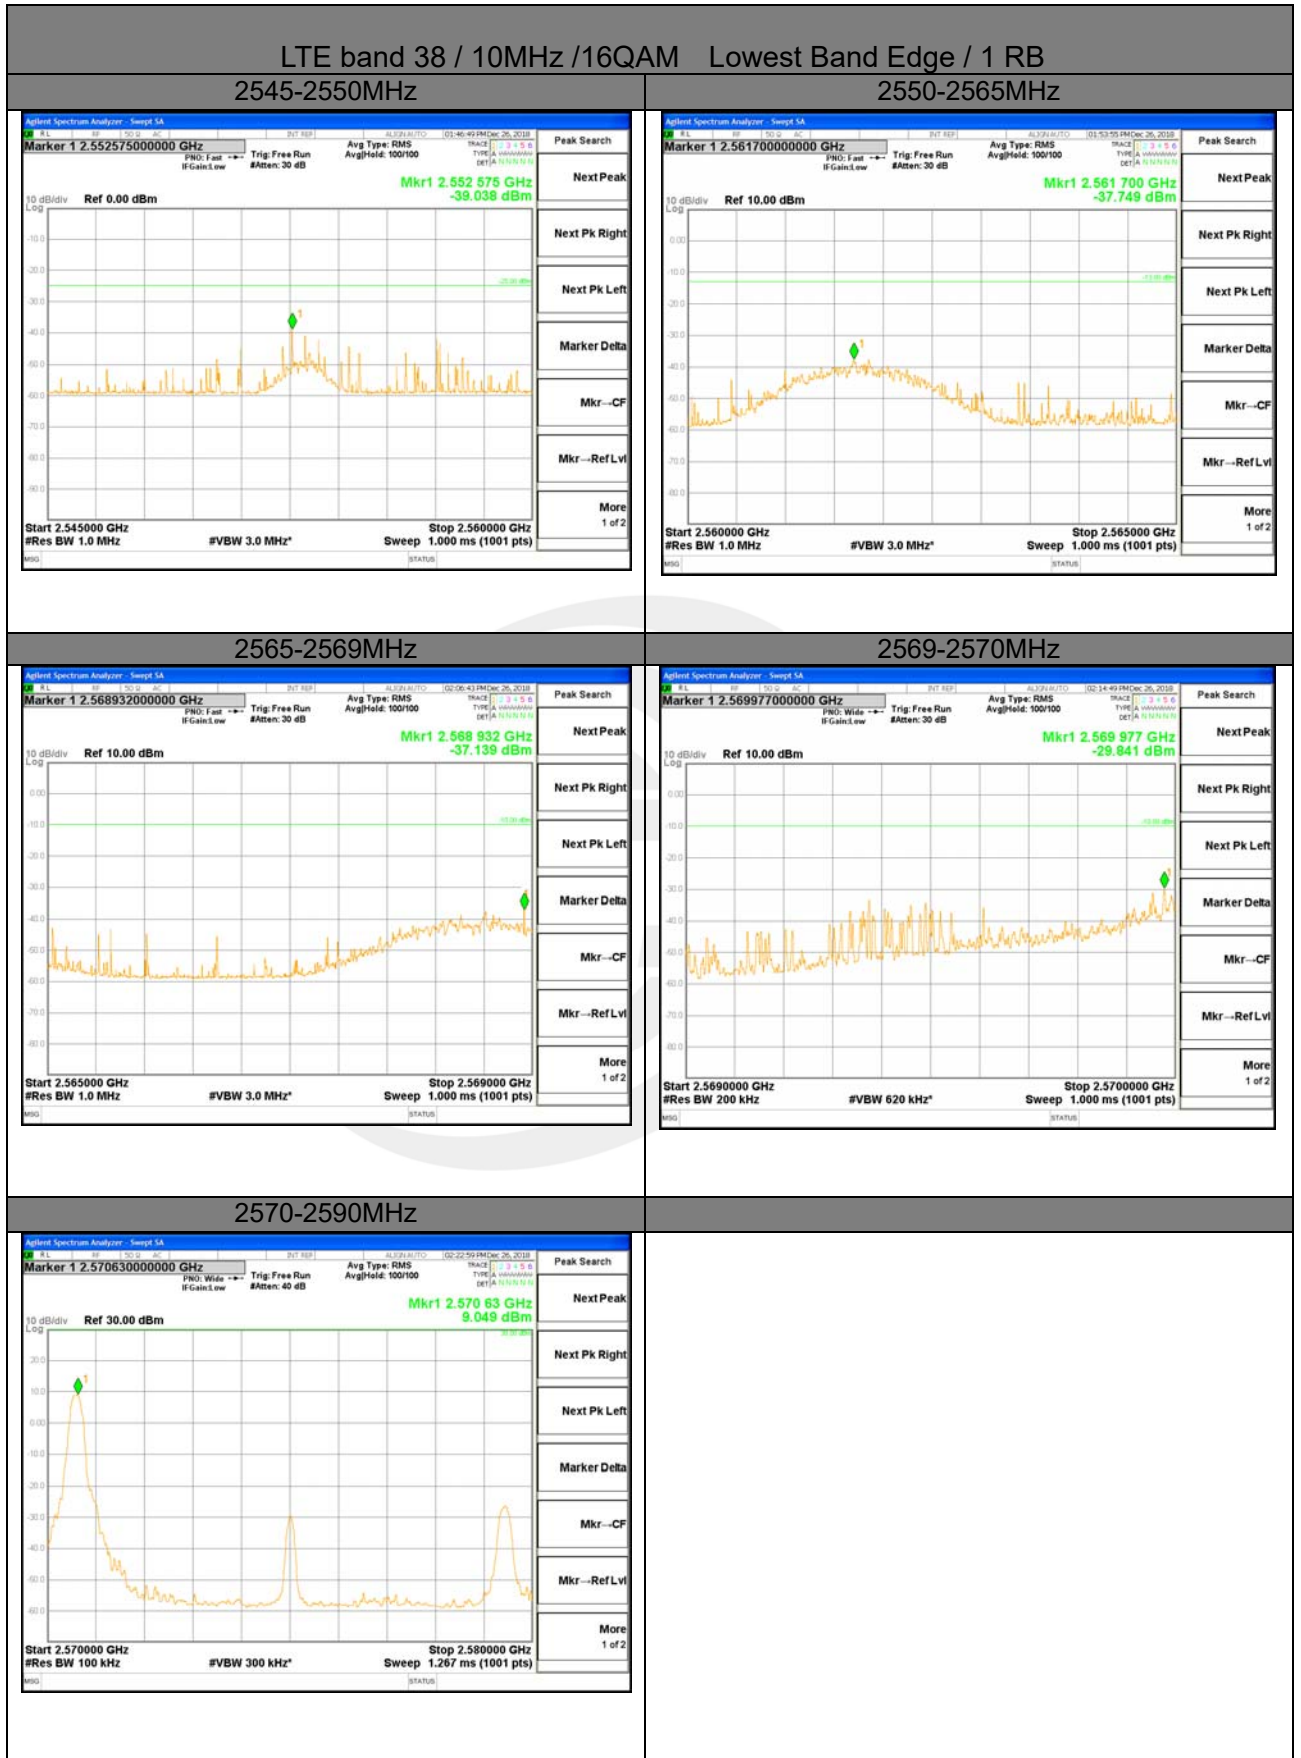

2575-2590MHz

2590-2595MHz

LTE band 7

LTE band 7 / 20MHz /QPSK Lowest Band Edge / Full RB

LTE band 7

LTE band 7 / 20MHz /QPSK Highest Band Edge / Full RB

2550-2570MHz

2570-2571MHz

LTE BAND 38

LTE BAND 38

LTE band 38 / 10MHz /QPSK Highest Band Edge / 1 RB

2600-2620MHz

2620-2621MHz

2621-2625MHz

2625-2640MHz

2640-2656MHz

LTE BAND 38

LTE BAND 38

LTE band 38 / 10MHz /QPSK Highest Band Edge / Full RB

LTE BAND 38

LTE BAND 38

LTE band 38 / 10MHz /16QAM Highest Band Edge / 1 RB

LTE BAND 38

LTE band 38 / 10MHz /16QAM Lowest Band Edge / Full RB
2545-2550MHz 2550-2565MHz

2565-2569MHz 2569-2570MHz

2570-2590MHz

LTE BAND 38

LTE band 38 / 10MHz / 16QAM Highest Band Edge / Full RB