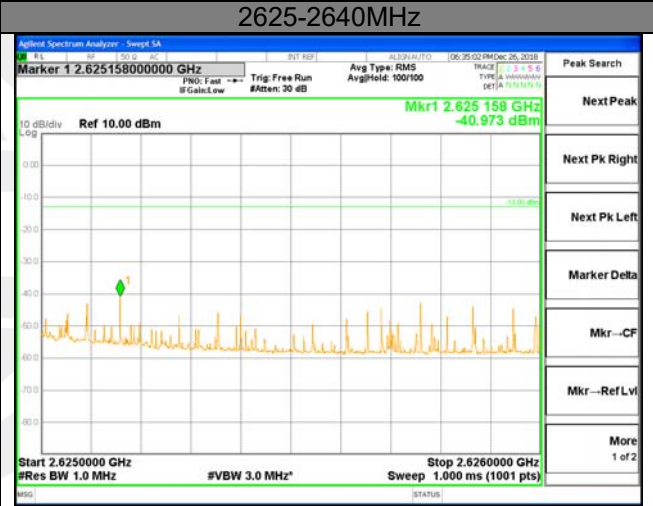

2570-2571MHz

2571-2575MHz

2575-2590MHz

2590-2595MHz

LTE BAND 38

LTE BAND 38

LTE band 38 / 5MHz /QPSK Highest Band Edge / 1 RB

LTE BAND 38

LTE BAND 38

LTE band 38 / 5MHz /QPSK Highest Band Edge / Full RB

LTE BAND 38

LTE BAND 38

LTE band 38 / 5MHz /16QAM Highest Band Edge / 1 RB

LTE BAND 38

LTE BAND 38

LTE band 38 / 5MHz /16QAM Highest Band Edge / Full RB

LTE BAND 38

LTE BAND 38

LTE band 38 / 10MHz /QPSK Highest Band Edge / 1 RB

2600-2620MHz

2620-2621MHz

2621-2625MHz

2625-2640MHz

2640-2656MHz

LTE BAND 38

LTE BAND 38

LTE band 38 / 10MHz /QPSK Highest Band Edge / Full RB

LTE BAND 38

LTE BAND 38

LTE band 38 / 10MHz /16QAM Highest Band Edge / 1 RB

LTE BAND 38

LTE band 38 / 10MHz /16QAM Lowest Band Edge / Full RB
2545-2550MHz 2550-2565MHz