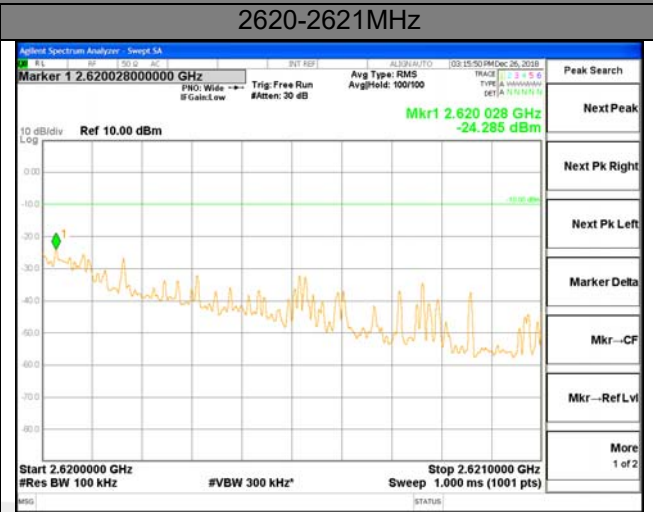

2570-2571MHz

2571-2575MHz

2575-2590MHz

2590-2595MHz

LTE BAND 38

LTE BAND 38

LTE band 38 / 5MHz /QPSK Highest Band Edge / 1 RB

LTE BAND 38

LTE BAND 38

LTE band 38 / 5MHz /QPSK Highest Band Edge / Full RB

LTE BAND 38

LTE BAND 38

LTE band 38 / 5MHz /16QAM Highest Band Edge / 1 RB

LTE BAND 38

LTE BAND 38

LTE band 38 / 5MHz /16QAM Highest Band Edge / Full RB

LTE BAND 38

LTE BAND 38

LTE band 38 / 10MHz /QPSK Highest Band Edge / 1 RB

2600-2620MHz

2620-2621MHz

2621-2625MHz

2625-2640MHz

2640-2656MHz

LTE BAND 38

LTE BAND 38

LTE band 38 / 10MHz /QPSK Highest Band Edge / Full RB

LTE BAND 38

LTE BAND 38

LTE band 38 / 10MHz /16QAM Highest Band Edge / 1 RB

LTE BAND 38

LTE band 38 / 10MHz /16QAM Lowest Band Edge / Full RB
2545-2550MHz 2550-2565MHz