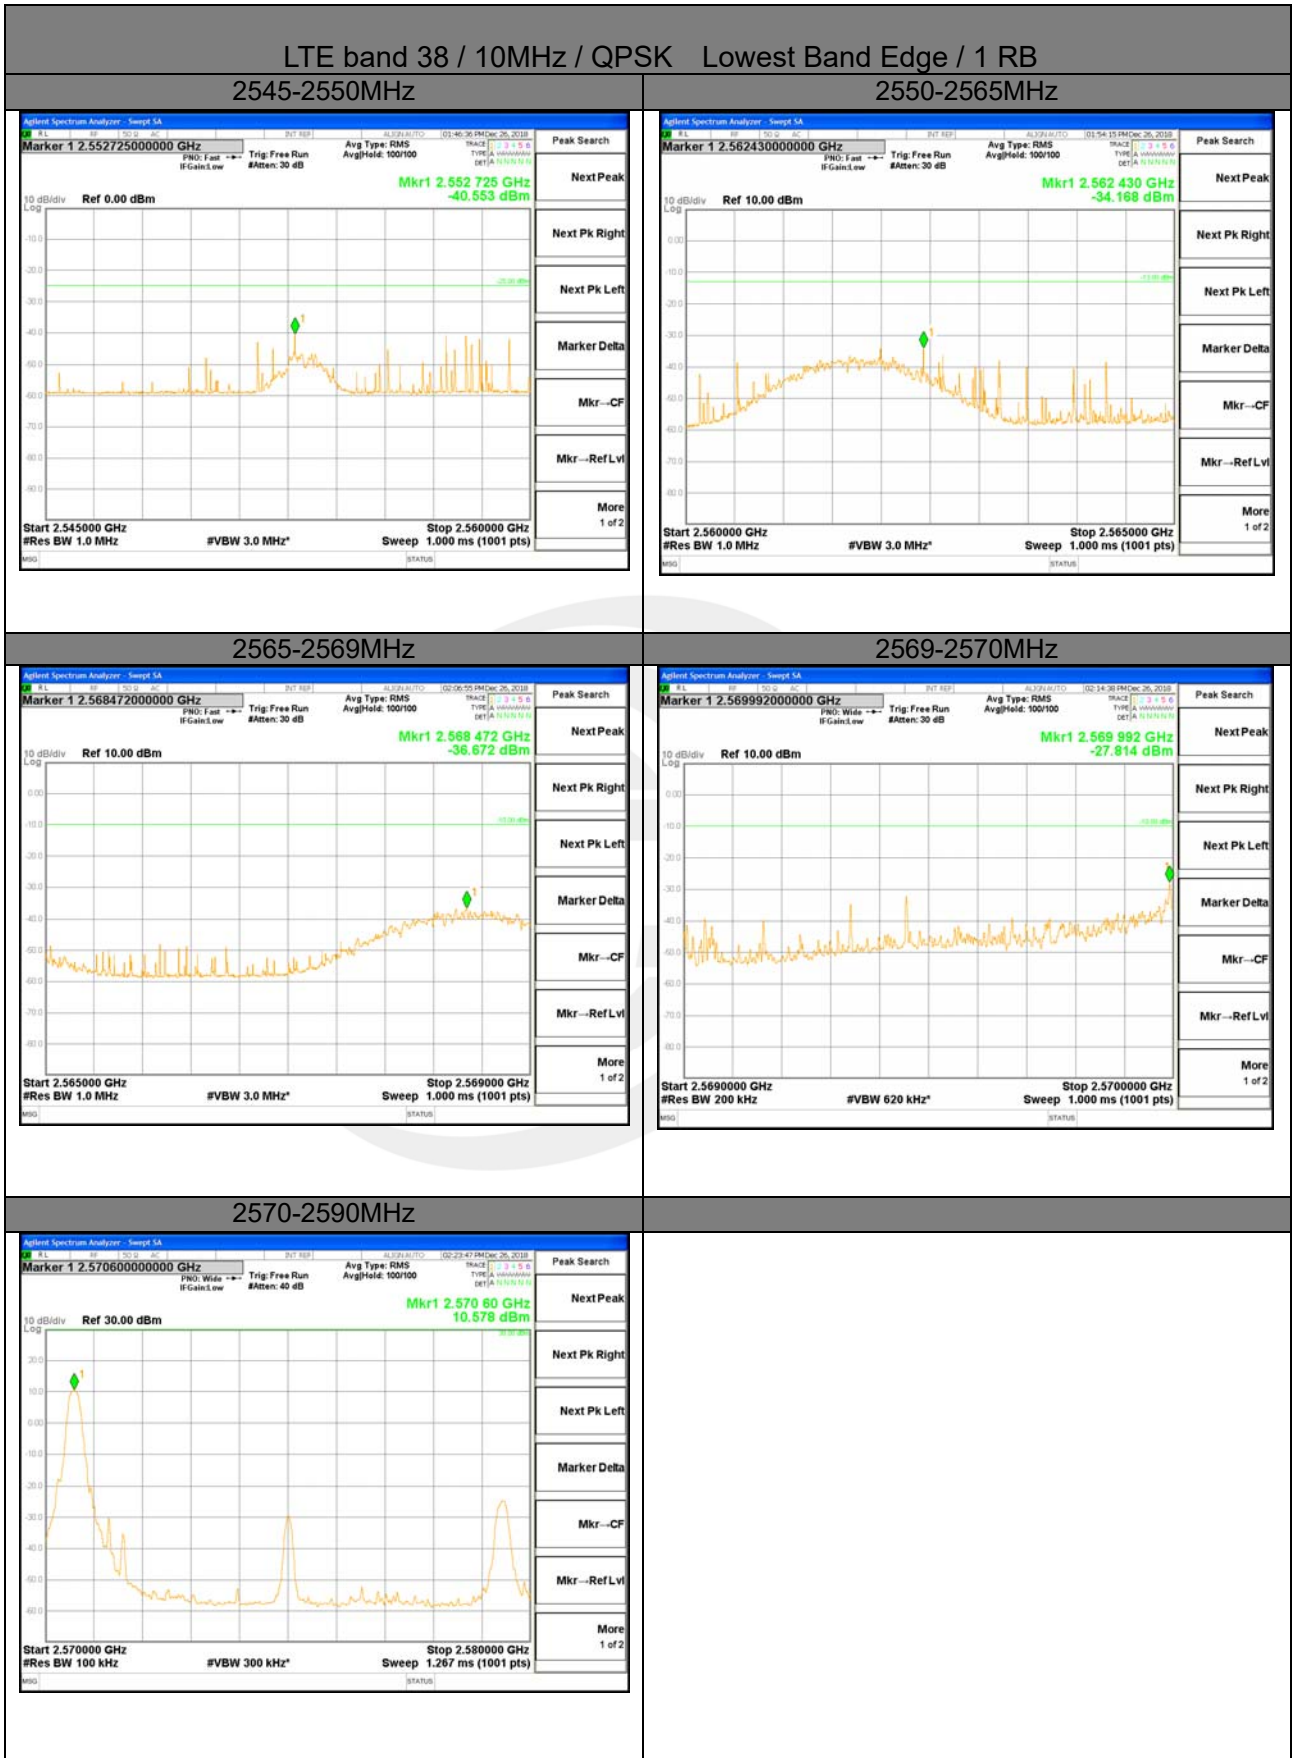

2570-2571MHz

2571-2575MHz

2575-2590MHz

2590-2595MHz

LTE BAND 38

LTE BAND 38

LTE band 38 / 5MHz /QPSK Highest Band Edge / 1 RB

LTE BAND 38

LTE BAND 38

LTE band 38 / 5MHz /QPSK Highest Band Edge / Full RB

LTE BAND 38

LTE BAND 38

LTE band 38 / 5MHz /16QAM Highest Band Edge / 1 RB

LTE BAND 38

LTE BAND 38

LTE band 38 / 5MHz /16QAM Highest Band Edge / Full RB

LTE BAND 38

LTE BAND 38

LTE band 38 / 10MHz /QPSK Highest Band Edge / 1 RB

2600-2620MHz

2620-2621MHz

2621-2625MHz

2625-2640MHz

2640-2656MHz

LTE BAND 38

LTE BAND 38

LTE band 38 / 10MHz /QPSK Highest Band Edge / Full RB

LTE BAND 38

LTE BAND 38

LTE band 38 / 10MHz /16QAM Highest Band Edge / 1 RB

LTE BAND 38

LTE band 38 / 10MHz /16QAM Lowest Band Edge / Full RB
2545-2550MHz 2550-2565MHz