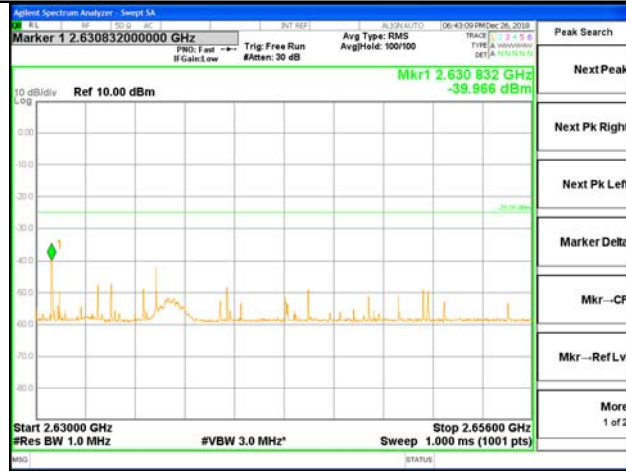

LTE BAND 38

LTE band 38 / 5MHz /QPSK Highest Band Edge / Full RB

LTE BAND 38

LTE BAND 38

LTE band 38 / 5MHz /16QAM Highest Band Edge / 1 RB

LTE BAND 38

LTE BAND 38

LTE band 38 / 5MHz /16QAM Highest Band Edge / Full RB

LTE BAND 38

LTE BAND 38

LTE band 38 / 10MHz /QPSK Highest Band Edge / 1 RB

2600-2620MHz

2620-2621MHz

2621-2625MHz

2625-2640MHz

2640-2656MHz

LTE BAND 38

LTE BAND 38

LTE band 38 / 10MHz /QPSK Highest Band Edge / Full RB

LTE BAND 38

LTE BAND 38

LTE band 38 / 10MHz /16QAM Highest Band Edge / 1 RB

LTE BAND 38

LTE band 38 / 10MHz /16QAM Lowest Band Edge / Full RB
2545-2550MHz 2550-2565MHz