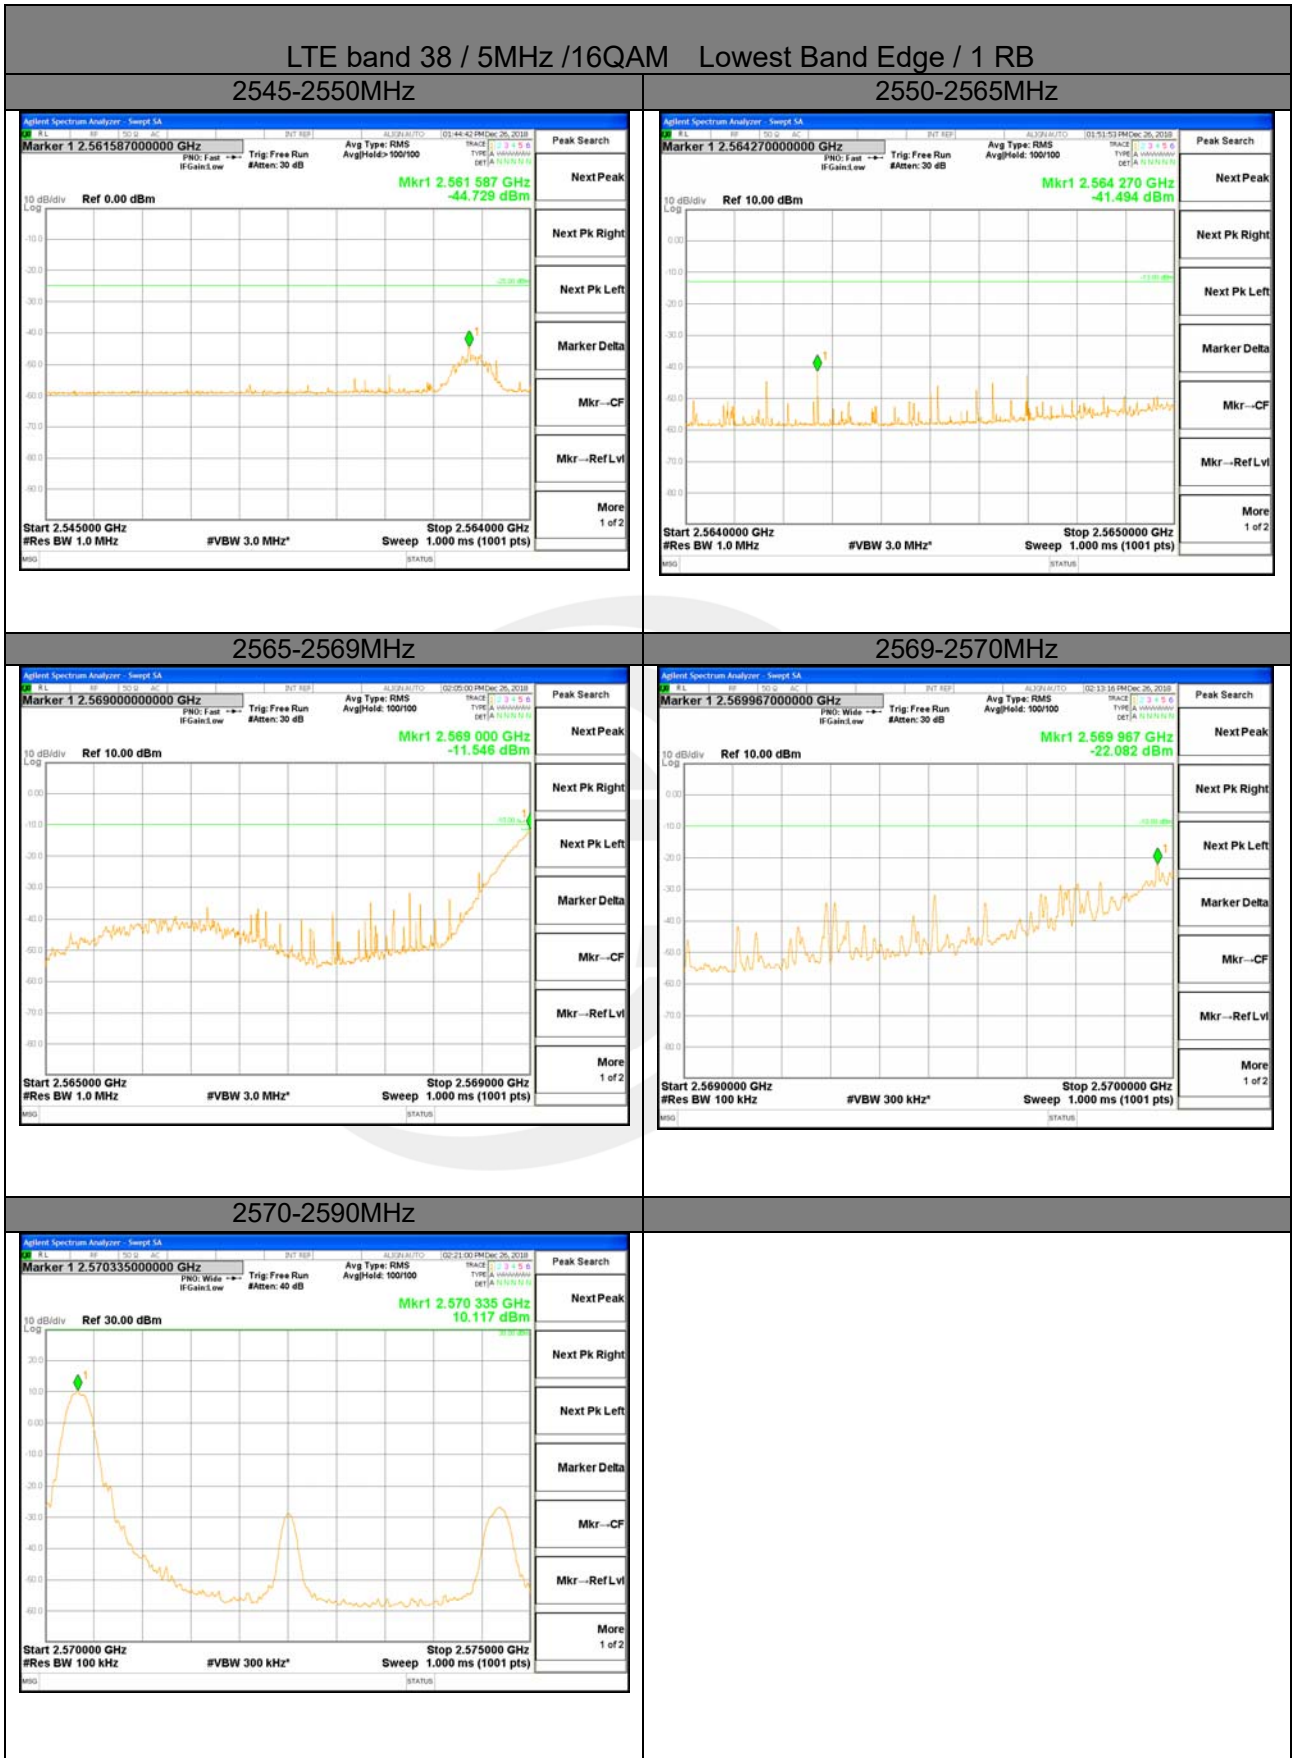

2570-2571MHz

2571-2575MHz

2575-2590MHz

2590-2595MHz

LTE BAND 7

LTE BAND 7

LTE band 7 / 20MHz /16QAM Highest Band Edge / Full RB

2550-2570MHz

2570-2571MHz

2571-2575MHz

2575-2590MHz

2590-2595MHz

LTE BAND 38

LTE BAND 38

LTE band 38 / 5MHz /QPSK Highest Band Edge / 1 RB

LTE BAND 38

LTE BAND 38

LTE band 38 / 5MHz /QPSK Highest Band Edge / Full RB

LTE BAND 38

LTE BAND 38

LTE band 38 / 5MHz /16QAM Highest Band Edge / 1 RB

LTE BAND 38

LTE BAND 38

LTE band 38 / 5MHz /16QAM Highest Band Edge / Full RB

LTE BAND 38

LTE BAND 38

LTE band 38 / 10MHz /QPSK Highest Band Edge / 1 RB

2600-2620MHz

2620-2621MHz

2621-2625MHz

2625-2640MHz

2640-2656MHz