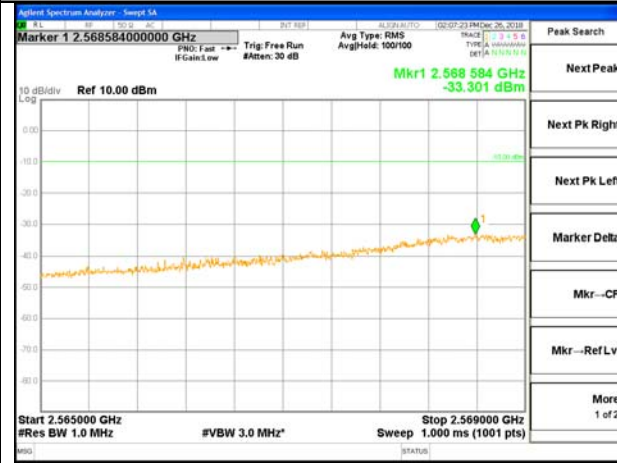

LTE BAND 38

LTE BAND 38

LTE band 38 / 10MHz /QPSK Highest Band Edge / 1 RB

2600-2620MHz

2620-2621MHz

2621-2625MHz

2625-2640MHz

2640-2656MHz

LTE BAND 38

LTE BAND 38

LTE band 38 / 10MHz /QPSK Highest Band Edge / Full RB

LTE BAND 38

LTE BAND 38

LTE band 38 / 10MHz /16QAM Highest Band Edge / 1 RB

LTE BAND 38

LTE band 38 / 10MHz /16QAM Lowest Band Edge / Full RB
2545-2550MHz 2550-2565MHz

2565-2569MHz 2569-2570MHz

2570-2590MHz

LTE BAND 38

LTE band 38 / 10MHz / 16QAM Highest Band Edge / Full RB