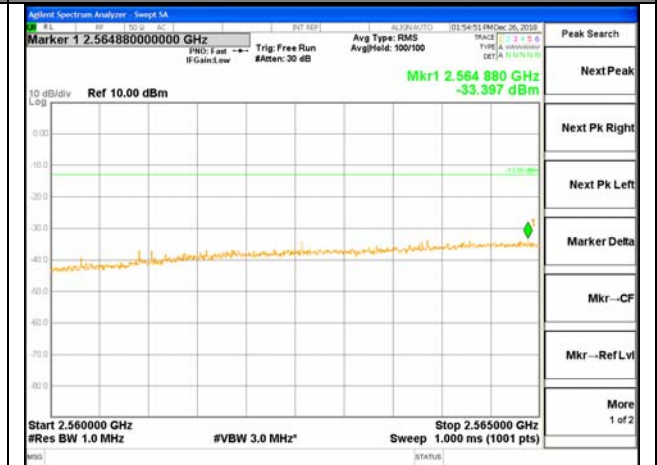

LTE BAND 38

LTE BAND 38

LTE band 38 / 10MHz /QPSK Highest Band Edge / 1 RB

2600-2620MHz

2620-2621MHz

2621-2625MHz

2625-2640MHz

2640-2656MHz

LTE BAND 38

LTE BAND 38

LTE band 38 / 10MHz /QPSK Highest Band Edge / Full RB

LTE BAND 38

LTE BAND 38

LTE band 38 / 10MHz /16QAM Highest Band Edge / 1 RB

LTE BAND 38

LTE band 38 / 10MHz /16QAM Lowest Band Edge / Full RB
2545-2550MHz 2550-2565MHz

2565-2569MHz 2569-2570MHz

2570-2590MHz

LTE BAND 38

LTE band 38 / 10MHz / 16QAM Highest Band Edge / Full RB