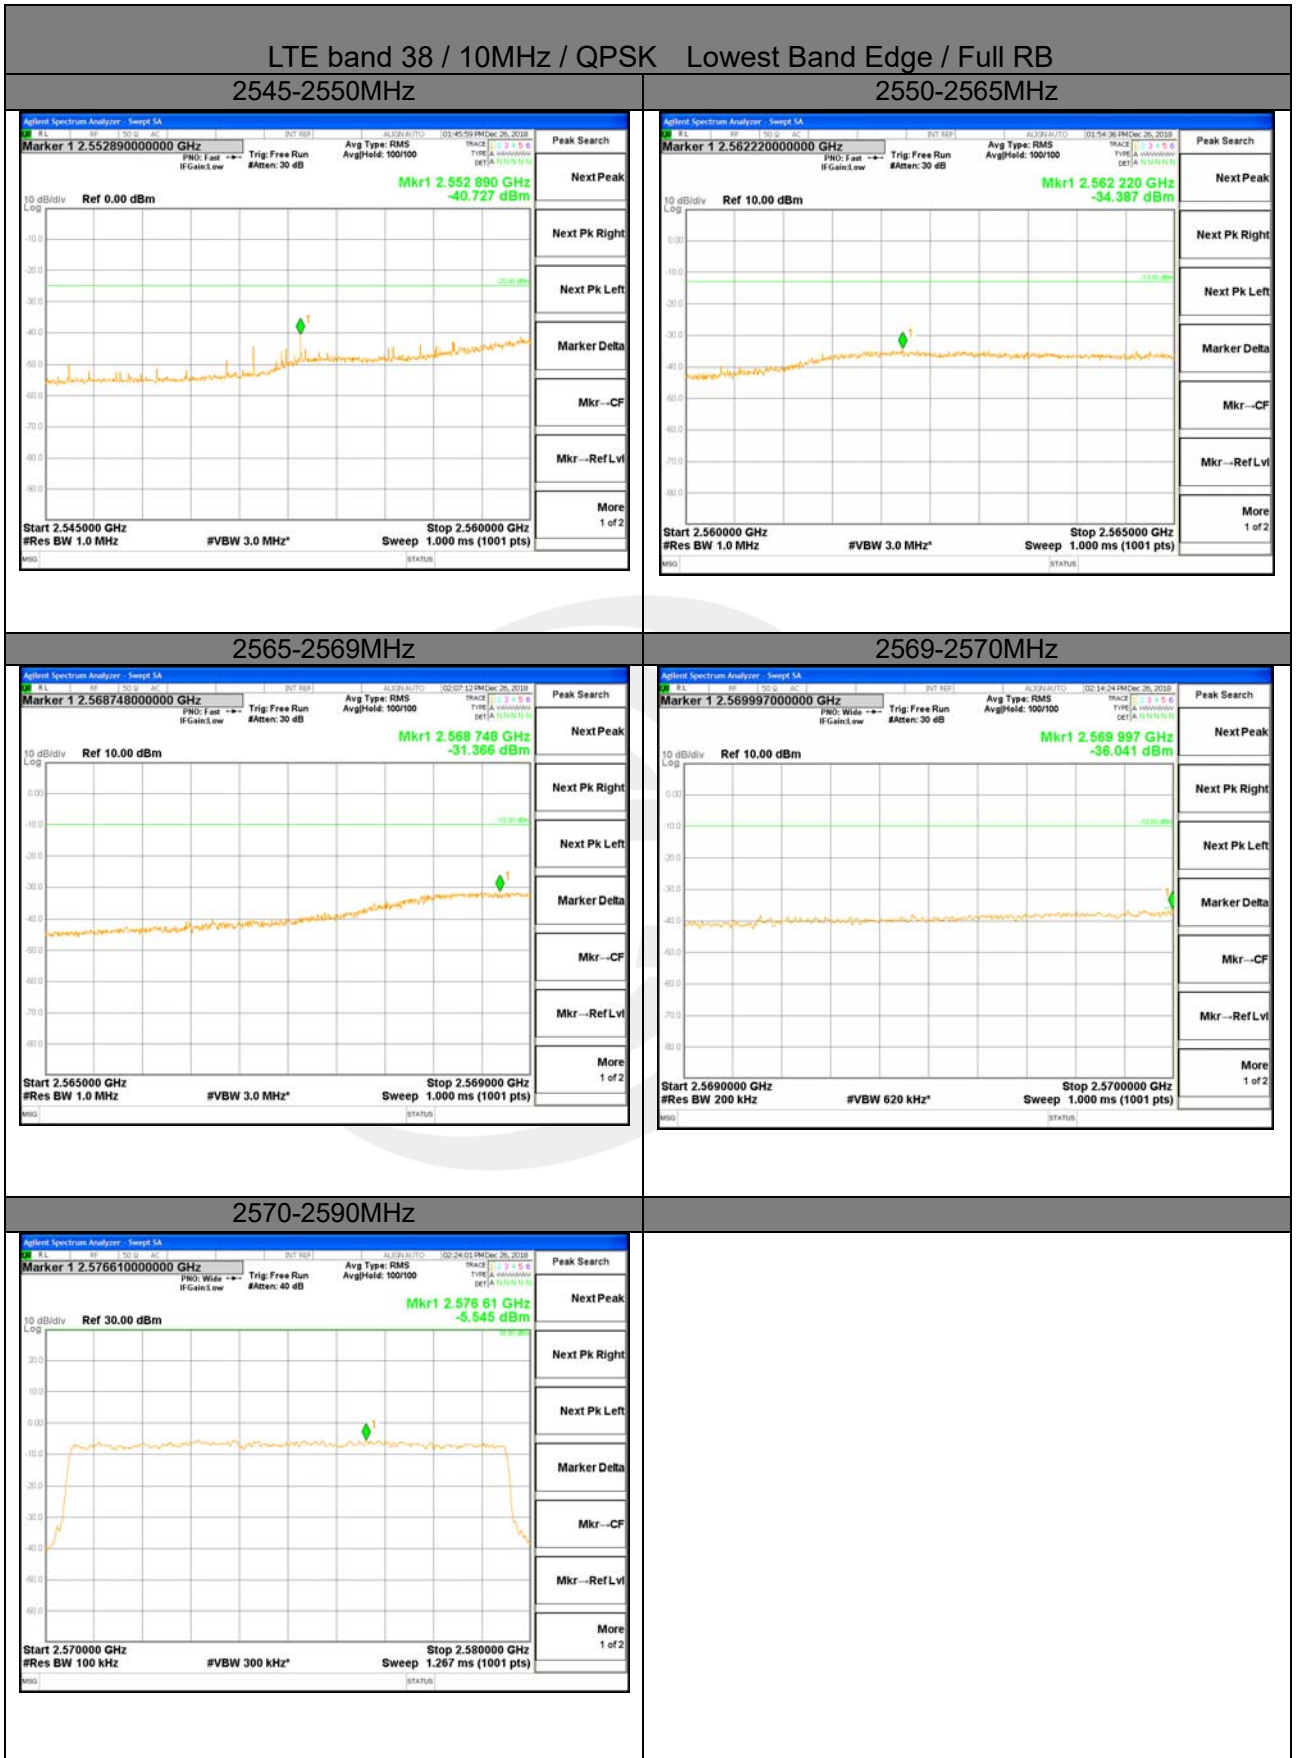

LTE BAND 38

LTE band 38 / 5MHz /QPSK Highest Band Edge / Full RB

LTE BAND 38

LTE BAND 38

LTE band 38 / 5MHz /16QAM Highest Band Edge / 1 RB

LTE BAND 38

LTE BAND 38

LTE band 38 / 5MHz /16QAM Highest Band Edge / Full RB

LTE BAND 38

LTE BAND 38

LTE band 38 / 10MHz /QPSK Highest Band Edge / 1 RB

2600-2620MHz

2620-2621MHz

2621-2625MHz

2625-2640MHz

2640-2656MHz

LTE BAND 38

LTE BAND 38

LTE band 38 / 10MHz /QPSK Highest Band Edge / Full RB

LTE BAND 38

LTE BAND 38

LTE band 38 / 10MHz /16QAM Highest Band Edge / 1 RB

LTE BAND 38

LTE band 38 / 10MHz /16QAM Lowest Band Edge / Full RB
2545-2550MHz 2550-2565MHz

2565-2569MHz 2569-2570MHz

2570-2590MHz

LTE BAND 38

LTE band 38 / 10MHz / 16QAM Highest Band Edge / Full RB