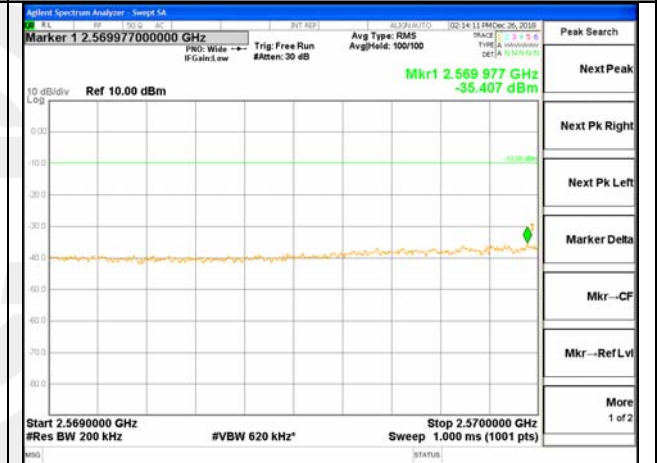

LTE BAND 38

LTE band 38 / 5MHz /QPSK Highest Band Edge / Full RB

LTE BAND 38

LTE BAND 38

LTE band 38 / 5MHz /16QAM Highest Band Edge / 1 RB

LTE BAND 38

LTE BAND 38

LTE band 38 / 5MHz /16QAM Highest Band Edge / Full RB

LTE BAND 38

LTE BAND 38

LTE band 38 / 10MHz /QPSK Highest Band Edge / 1 RB

2600-2620MHz

2620-2621MHz

2621-2625MHz

2625-2640MHz

2640-2656MHz

LTE BAND 38

LTE BAND 38

LTE band 38 / 10MHz /QPSK Highest Band Edge / Full RB

LTE BAND 38

LTE BAND 38

LTE band 38 / 10MHz /16QAM Highest Band Edge / 1 RB

LTE BAND 38

LTE band 38 / 10MHz /16QAM Lowest Band Edge / Full RB
2545-2550MHz 2550-2565MHz

2565-2569MHz 2569-2570MHz

2570-2590MHz

LTE BAND 38

LTE band 38 / 10MHz / 16QAM Highest Band Edge / Full RB