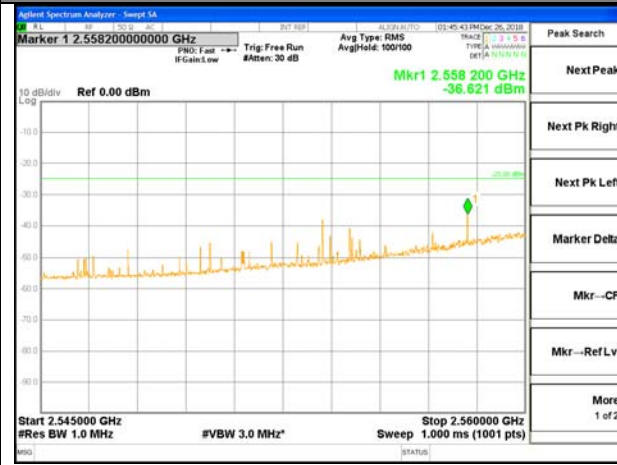

LTE BAND 38

LTE BAND 38

LTE band 38 / 10MHz /QPSK Highest Band Edge / 1 RB

2600-2620MHz

2620-2621MHz

2621-2625MHz

2625-2640MHz

2640-2656MHz

LTE BAND 38

LTE BAND 38

LTE band 38 / 10MHz /QPSK Highest Band Edge / Full RB

LTE BAND 38

LTE BAND 38

LTE band 38 / 10MHz /16QAM Highest Band Edge / 1 RB

LTE BAND 38

LTE band 38 / 10MHz /16QAM Lowest Band Edge / Full RB
2545-2550MHz 2550-2565MHz

2565-2569MHz 2569-2570MHz

2570-2590MHz

LTE BAND 38

LTE band 38 / 10MHz / 16QAM Highest Band Edge / Full RB