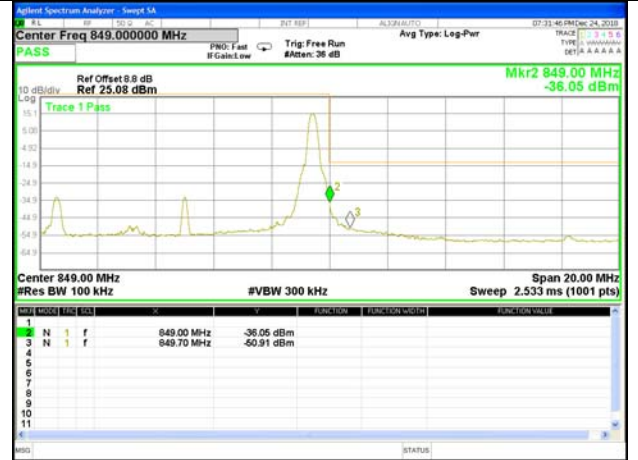

LTE Band 5 / 5MHz / 16QAM

Lowest Band Edge / 1 RB

Highest Band Edge / 1 RB

Lowest Band Edge / Full RB

Highest Band Edge / Full RB

LTE band 5

LTE Band 5 / 10MHz / QPSK

Lowest Band Edge / 1 RB

Highest Band Edge / 1 RB

Lowest Band Edge / Full RB

Highest Band Edge / Full RB

LTE band 5

LTE Band 5 / 10MHz /16QAM

Lowest Band Edge / 1 RB

Highest Band Edge / 1 RB

Lowest Band Edge / Full RB

Highest Band Edge / Full RB

LTE band 7

LTE band 7 / 5MHz /QPSK Lowest Band Edge / 1 RB

LTE band 7

LTE band 7 / 5MHz /QPSK Highest Band Edge / 1 RB

2565-2570MHz

2570-2571MHz

2571-2575MHz