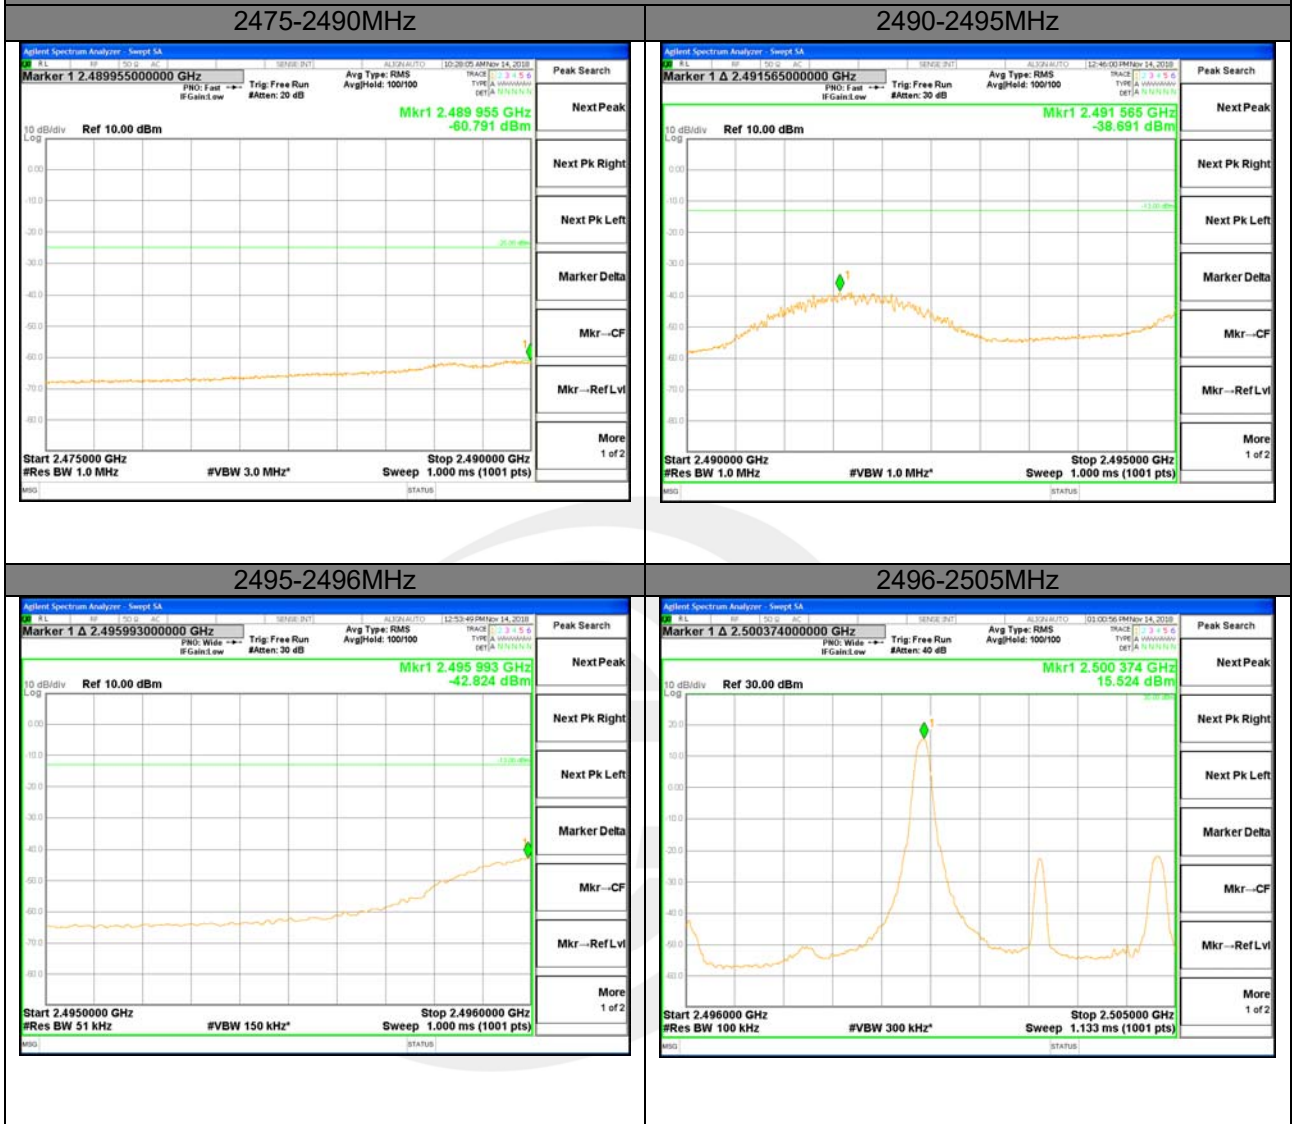

Highest Band Edge / Full RB

LTE band 5

LTE Band 5 / 5MHz / QPSK

Lowest Band Edge / 1 RB

Highest Band Edge / 1 RB

Lowest Band Edge / Full RB

Highest Band Edge / Full RB

LTE band 5

LTE Band 5 / 5MHz / 16QAM

Lowest Band Edge / 1 RB

Highest Band Edge / 1 RB

Lowest Band Edge / Full RB

Highest Band Edge / Full RB

LTE band 5

LTE Band 5 / 10MHz / QPSK

Lowest Band Edge / 1 RB

Highest Band Edge / 1 RB

Lowest Band Edge / Full RB

Highest Band Edge / Full RB

LTE band 5

LTE Band 5 / 10MHz /16QAM

Lowest Band Edge / 1 RB

Highest Band Edge / 1 RB

Lowest Band Edge / Full RB

Highest Band Edge / Full RB

LTE band 7

LTE band 7 / 5MHz /QPSK Lowest Band Edge / 1 RB

LTE band 7

LTE band 7 / 5MHz /QPSK Highest Band Edge / 1 RB

2565-2570MHz

2570-2571MHz

2571-2575MHz