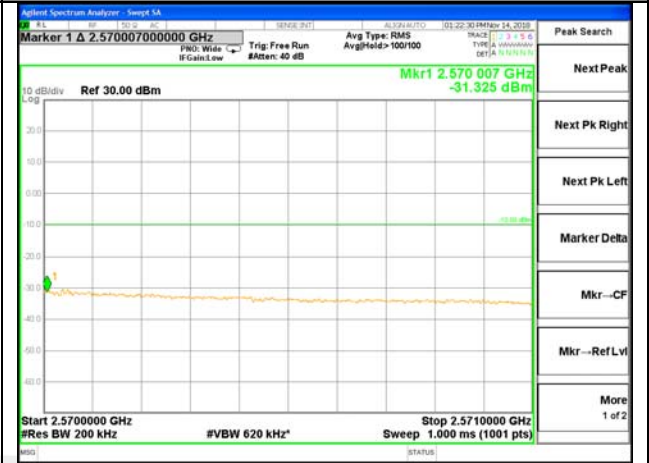

LTE BAND 7

LTE band 7 / 5MHz /16QAM Highest Band Edge / Full RB

LTE band 7

LTE band 7 / 10MHz /QPSK Lowest Band Edge / 1 RB

LTE band 7

LTE band 7 / 10MHz /QPSK Highest Band Edge / 1 RB

2560-2570MHz

2570-2571MHz

2571-2575MHz

2575-2580MHz

2580-2595MHz

LTE band 7

LTE band 7 / 10MHz /QPSK Lowest Band Edge / Full RB

LTE band 7

LTE band 7 / 10MHz /QPSK Highest Band Edge / Full RB

2560-2570MHz

2570-2571MHz

2571-2575MHz

2575-2580MHz

2580-2595MHz

LTE BAND 7

LTE band 7 / 10MHz /16QAM Lowest Band Edge / 1 RB

LTE BAND 7

LTE band 7 / 10MHz /16QAM Highest Band Edge / 1 RB