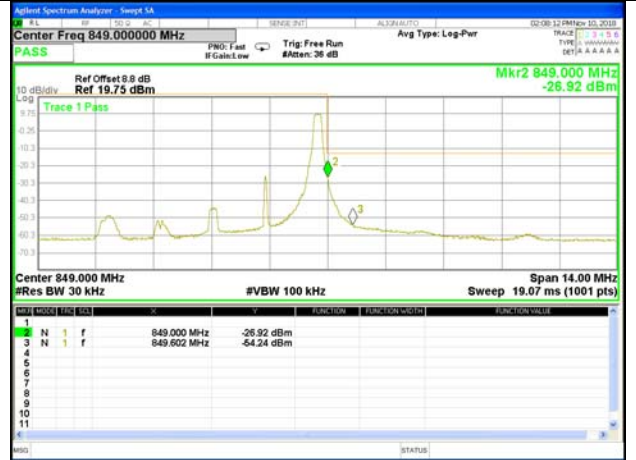

LTE Band 5 / 1.4MHz / 16QAM

Lowest Band Edge / 1 RB

Highest Band Edge / 1 RB

Lowest Band Edge / Full RB

Highest Band Edge / Full RB

LTE band 5

LTE Band 5 / 3MHz / QPSK

Lowest Band Edge / 1 RB

Highest Band Edge / 1 RB

Lowest Band Edge / Full RB

Highest Band Edge / Full RB

LTE band 5

LTE Band 5 / 3MHz / 16QAM

Lowest Band Edge / 1 RB

Highest Band Edge / 1 RB

Lowest Band Edge / Full RB

Highest Band Edge / Full RB

LTE band 5

LTE Band 5 / 5MHz / QPSK

Lowest Band Edge / 1 RB

Highest Band Edge / 1 RB

Lowest Band Edge / Full RB

Highest Band Edge / Full RB

LTE band 5

LTE Band 5 / 5MHz / 16QAM

Lowest Band Edge / 1 RB

Highest Band Edge / 1 RB

Lowest Band Edge / Full RB

Highest Band Edge / Full RB

LTE band 5

LTE Band 5 / 10MHz / QPSK

Lowest Band Edge / 1 RB