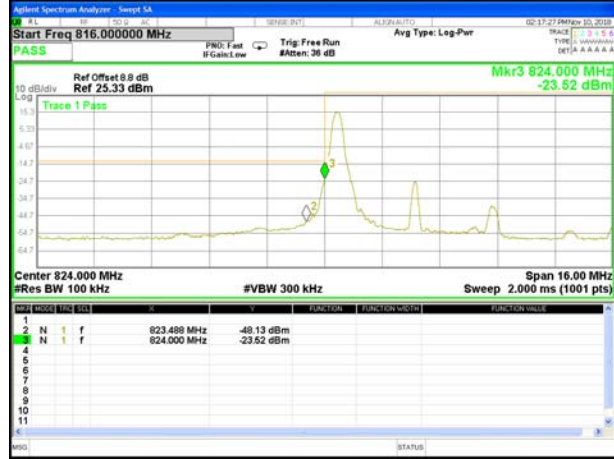

Highest Band Edge / 1 RB

Lowest Band Edge / Full RB

Highest Band Edge / Full RB

LTE band 5

LTE Band 5 / 3MHz / 16QAM

Lowest Band Edge / 1 RB

Highest Band Edge / 1 RB

Lowest Band Edge / Full RB

Highest Band Edge / Full RB

LTE band 5

LTE Band 5 / 5MHz / QPSK

Lowest Band Edge / 1 RB

Highest Band Edge / 1 RB

Lowest Band Edge / Full RB

Highest Band Edge / Full RB

LTE band 5

LTE Band 5 / 5MHz / 16QAM

Lowest Band Edge / 1 RB

Highest Band Edge / 1 RB

Lowest Band Edge / Full RB

Highest Band Edge / Full RB

LTE band 5

LTE Band 5 / 10MHz / QPSK

Lowest Band Edge / 1 RB

Highest Band Edge / 1 RB

Lowest Band Edge / Full RB

Highest Band Edge / Full RB

LTE band 5

LTE Band 5 / 10MHz /16QAM

Lowest Band Edge / 1 RB

Highest Band Edge / 1 RB

Lowest Band Edge / Full RB