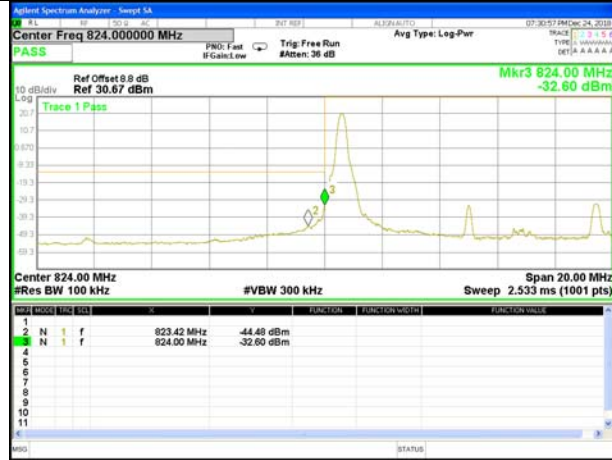

LTE Band 5 / 5MHz / 16QAM

Lowest Band Edge / 1 RB

Highest Band Edge / 1 RB

Lowest Band Edge / Full RB

Highest Band Edge / Full RB

LTE band 5

LTE Band 5 / 10MHz / QPSK

Lowest Band Edge / 1 RB

Highest Band Edge / 1 RB

Lowest Band Edge / Full RB

Highest Band Edge / Full RB

LTE band 5

LTE Band 5 / 10MHz /16QAM

Lowest Band Edge / 1 RB

Highest Band Edge / 1 RB

Lowest Band Edge / Full RB

Highest Band Edge / Full RB

LTE band 7

LTE band 7 / 5MHz /QPSK Lowest Band Edge / 1 RB

LTE band 7

LTE band 7 / 5MHz /QPSK Highest Band Edge / 1 RB

2565-2570MHz

2570-2571MHz

2571-2575MHz