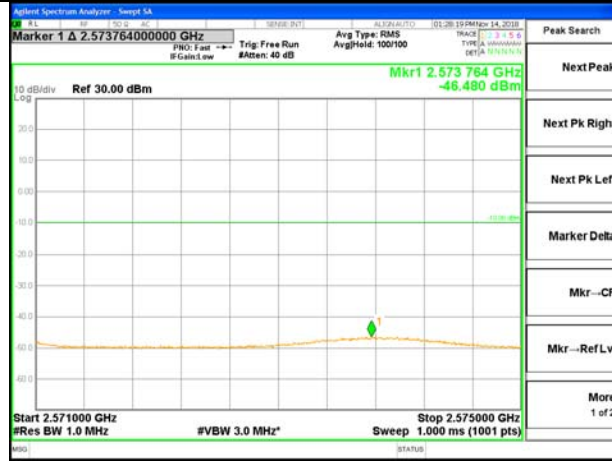

2571-2575MHz