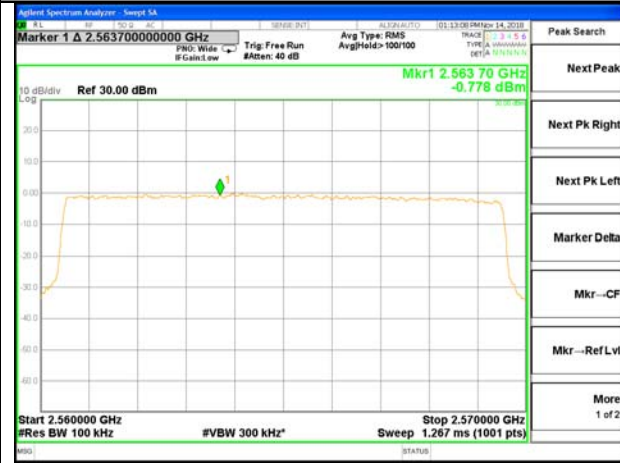

LTE BAND 7

LTE band 7 / 5MHz /16QAM Highest Band Edge / Full RB

LTE band 7

LTE band 7 / 10MHz /QPSK Lowest Band Edge / 1 RB

LTE band 7

LTE band 7 / 10MHz /QPSK Highest Band Edge / 1 RB

2560-2570MHz

2570-2571MHz

2571-2575MHz

2575-2580MHz

2580-2595MHz

LTE band 7

LTE band 7 / 10MHz /QPSK Lowest Band Edge / Full RB

LTE band 7

LTE band 7 / 10MHz /QPSK Highest Band Edge / Full RB

2560-2570MHz

2570-2571MHz

2571-2575MHz

2575-2580MHz

2580-2595MHz

LTE BAND 7

LTE band 7 / 10MHz /16QAM Lowest Band Edge / 1 RB

LTE BAND 7

LTE band 7 / 10MHz /16QAM Highest Band Edge / 1 RB