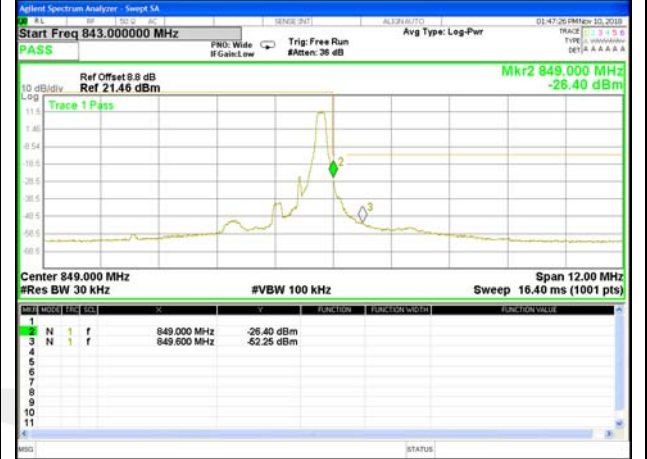

CONDUCTED BAND EDGE

LTE band 5

LTE Band 5 / 1.4MHz / QPSK

Lowest Band Edge / 1 RB

Highest Band Edge / 1 RB

Lowest Band Edge / Full RB

Highest Band Edge / Full RB

LTE band 5

LTE Band 5 / 1.4MHz / 16QAM

Lowest Band Edge / 1 RB

Highest Band Edge / 1 RB

Lowest Band Edge / Full RB

Highest Band Edge / Full RB

LTE band 5

LTE Band 5 / 3MHz / QPSK

Lowest Band Edge / 1 RB

Highest Band Edge / 1 RB

Lowest Band Edge / Full RB

Highest Band Edge / Full RB

LTE band 5

LTE Band 5 / 3MHz / 16QAM

Lowest Band Edge / 1 RB

Highest Band Edge / 1 RB

Lowest Band Edge / Full RB

Highest Band Edge / Full RB

LTE band 5

LTE Band 5 / 5MHz / QPSK

Lowest Band Edge / 1 RB

Highest Band Edge / 1 RB

Lowest Band Edge / Full RB

Highest Band Edge / Full RB

LTE band 5