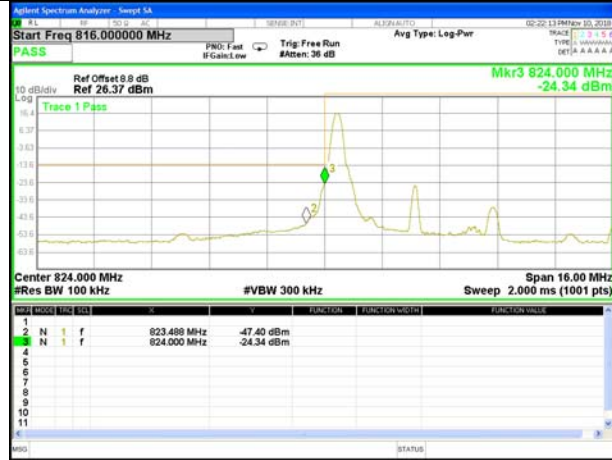

Highest Band Edge / 1 RB

Lowest Band Edge / Full RB

Highest Band Edge / Full RB

LTE band 5

LTE Band 5 / 3MHz / 16QAM

Lowest Band Edge / 1 RB

Highest Band Edge / 1 RB

Lowest Band Edge / Full RB

Highest Band Edge / Full RB

LTE band 5

LTE Band 5 / 5MHz / QPSK

Lowest Band Edge / 1 RB

Highest Band Edge / 1 RB

Lowest Band Edge / Full RB

Highest Band Edge / Full RB

LTE band 5

LTE Band 5 / 5MHz / 16QAM

Lowest Band Edge / 1 RB

Highest Band Edge / 1 RB

Lowest Band Edge / Full RB

Highest Band Edge / Full RB

LTE band 5

LTE Band 5 / 10MHz / QPSK

Lowest Band Edge / 1 RB

Highest Band Edge / 1 RB

Lowest Band Edge / Full RB

Highest Band Edge / Full RB

LTE band 5

LTE Band 5 / 10MHz /16QAM

Lowest Band Edge / 1 RB

Highest Band Edge / 1 RB

Lowest Band Edge / Full RB