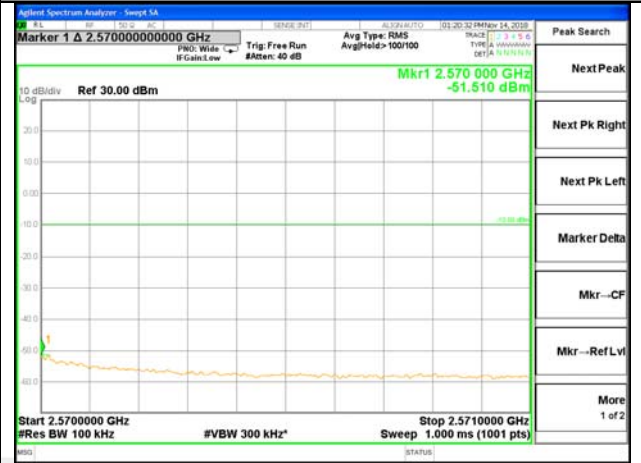

Highest Band Edge / 1 RB

Lowest Band Edge / Full RB

Highest Band Edge / Full RB

LTE band 5

LTE Band 5 / 10MHz /16QAM

Lowest Band Edge / 1 RB

Highest Band Edge / 1 RB

Lowest Band Edge / Full RB

Highest Band Edge / Full RB

LTE band 7

LTE band 7 / 5MHz /QPSK Lowest Band Edge / 1 RB

LTE band 7

LTE band 7 / 5MHz /QPSK Highest Band Edge / 1 RB

2565-2570MHz

2570-2571MHz

2571-2575MHz

2575-2576MHz

2576-2595MHz

LTE band 7

LTE band 7 / 5MHz /QPSK Lowest Band Edge / Full RB

LTE band 7

LTE band 7 / 5MHz /QPSK Highest Band Edge / Full RB

LTE BAND 7

LTE band 7 / 5MHz /16QAM Lowest Band Edge / 1 RB