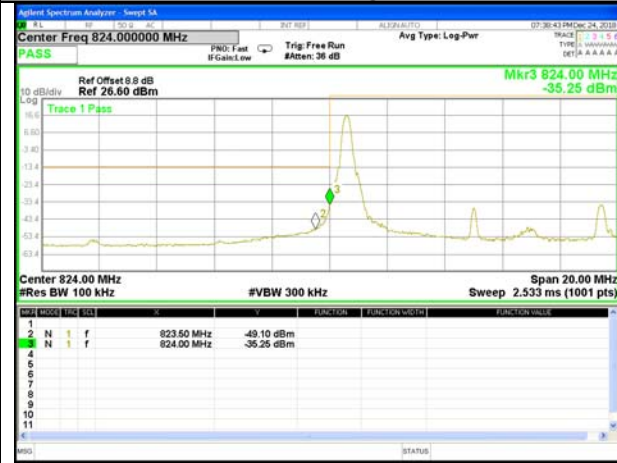

Highest Band Edge / Full RB

LTE band 5

LTE Band 5 / 5MHz / QPSK

Lowest Band Edge / 1 RB

Highest Band Edge / 1 RB

Lowest Band Edge / Full RB

Highest Band Edge / Full RB

LTE band 5

LTE Band 5 / 5MHz / 16QAM

Lowest Band Edge / 1 RB

Highest Band Edge / 1 RB

Lowest Band Edge / Full RB

Highest Band Edge / Full RB

LTE band 5

LTE Band 5 / 10MHz / QPSK

Lowest Band Edge / 1 RB

Highest Band Edge / 1 RB

Lowest Band Edge / Full RB

Highest Band Edge / Full RB

LTE band 5

LTE Band 5 / 10MHz /16QAM

Lowest Band Edge / 1 RB

Highest Band Edge / 1 RB

Lowest Band Edge / Full RB

Highest Band Edge / Full RB

LTE band 7

LTE band 7 / 5MHz /QPSK Lowest Band Edge / 1 RB

LTE band 7

LTE band 7 / 5MHz /QPSK Highest Band Edge / 1 RB

2565-2570MHz

2570-2571MHz

2571-2575MHz