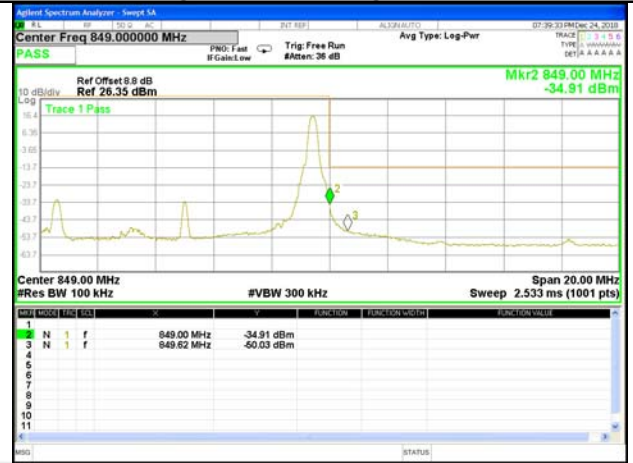

Highest Band Edge / Full RB

LTE band 5

LTE Band 5 / 5MHz / QPSK

Lowest Band Edge / 1 RB

Highest Band Edge / 1 RB

Lowest Band Edge / Full RB

Highest Band Edge / Full RB

LTE band 5

LTE Band 5 / 5MHz / 16QAM

Lowest Band Edge / 1 RB

Highest Band Edge / 1 RB

Lowest Band Edge / Full RB

Highest Band Edge / Full RB

LTE band 5

LTE Band 5 / 10MHz / QPSK

Lowest Band Edge / 1 RB

Highest Band Edge / 1 RB

Lowest Band Edge / Full RB

Highest Band Edge / Full RB

LTE band 5

LTE Band 5 / 10MHz /16QAM

Lowest Band Edge / 1 RB

Highest Band Edge / 1 RB

Lowest Band Edge / Full RB

Highest Band Edge / Full RB

LTE band 7

LTE band 7 / 5MHz /QPSK Lowest Band Edge / 1 RB

LTE band 7

LTE band 7 / 5MHz /QPSK Highest Band Edge / 1 RB

2565-2570MHz

2570-2571MHz

2571-2575MHz