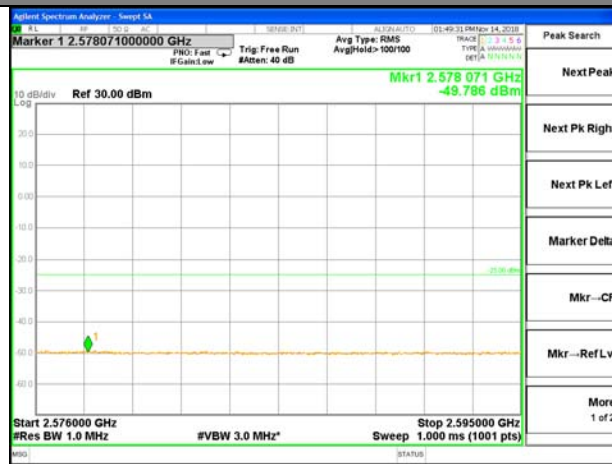

Highest Band Edge / 1 RB

Lowest Band Edge / Full RB

Highest Band Edge / Full RB

LTE band 5

LTE Band 5 / 10MHz /16QAM

Lowest Band Edge / 1 RB

Highest Band Edge / 1 RB

Lowest Band Edge / Full RB

Highest Band Edge / Full RB

LTE band 7

LTE band 7 / 5MHz /QPSK Lowest Band Edge / 1 RB

LTE band 7

LTE band 7 / 5MHz /QPSK Highest Band Edge / 1 RB

2565-2570MHz

2570-2571MHz

2571-2575MHz

2575-2576MHz

2576-2595MHz

LTE band 7

LTE band 7 / 5MHz /QPSK Lowest Band Edge / Full RB

LTE band 7

LTE band 7 / 5MHz /QPSK Highest Band Edge / Full RB

LTE BAND 7

LTE band 7 / 5MHz /16QAM Lowest Band Edge / 1 RB