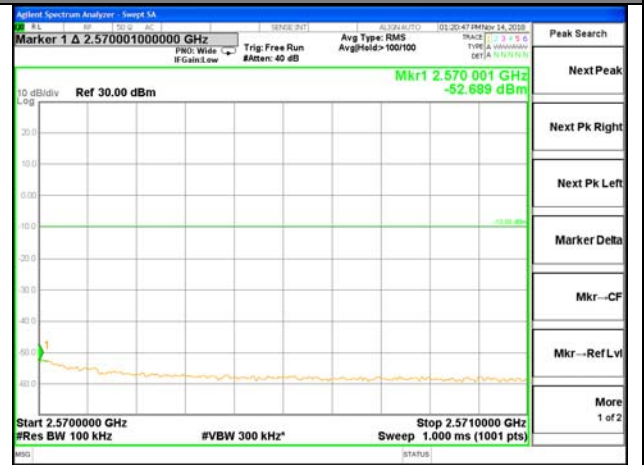

Highest Band Edge / Full RB

LTE band 7

LTE band 7 / 5MHz /QPSK Lowest Band Edge / 1 RB

LTE band 7

LTE band 7 / 5MHz /QPSK Highest Band Edge / 1 RB

2565-2570MHz

2570-2571MHz

2571-2575MHz

2575-2576MHz

2576-2595MHz

LTE band 7

LTE band 7 / 5MHz /QPSK Lowest Band Edge / Full RB

LTE band 7

LTE band 7 / 5MHz /QPSK Highest Band Edge / Full RB

LTE BAND 7

LTE band 7 / 5MHz /16QAM Lowest Band Edge / 1 RB

LTE BAND 7

LTE band 7 / 5MHz /16QAM Highest Band Edge / 1 RB

2565-2570MHz

2570-2571MHz

2571-2575MHz

2575-2576MHz

2576-2595MHz

LTE BAND 7