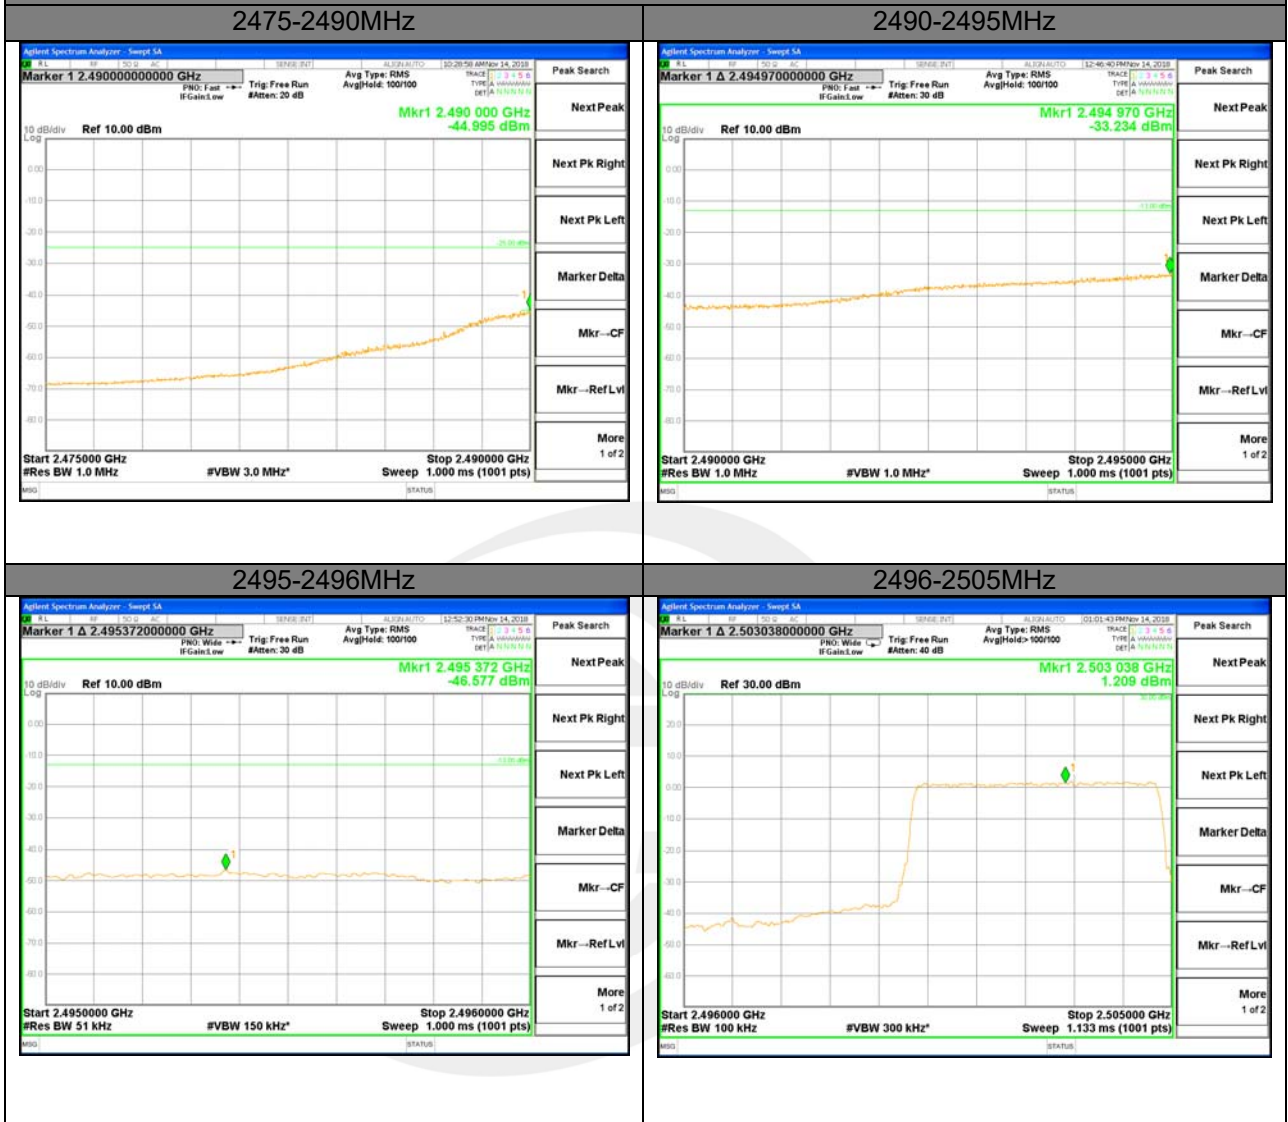

Highest Band Edge / Full RB

LTE band 7

LTE band 7 / 5MHz /QPSK Lowest Band Edge / 1 RB

LTE band 7

LTE band 7 / 5MHz /QPSK Highest Band Edge / 1 RB

2565-2570MHz

2570-2571MHz

2571-2575MHz

2575-2576MHz

2576-2595MHz

LTE band 7

LTE band 7 / 5MHz /QPSK Lowest Band Edge / Full RB

LTE band 7

LTE band 7 / 5MHz /QPSK Highest Band Edge / Full RB

LTE BAND 7

LTE band 7 / 5MHz /16QAM Lowest Band Edge / 1 RB

LTE BAND 7

LTE band 7 / 5MHz /16QAM Highest Band Edge / 1 RB

2565-2570MHz

2570-2571MHz

2571-2575MHz

2575-2576MHz

2576-2595MHz

LTE BAND 7

LTE BAND 7

LTE band 7 / 5MHz /16QAM Highest Band Edge / Full RB

LTE band 7

LTE band 7 / 10MHz /QPSK Lowest Band Edge / 1 RB

LTE band 7

LTE band 7 / 10MHz /QPSK Highest Band Edge / 1 RB

2560-2570MHz

2570-2571MHz