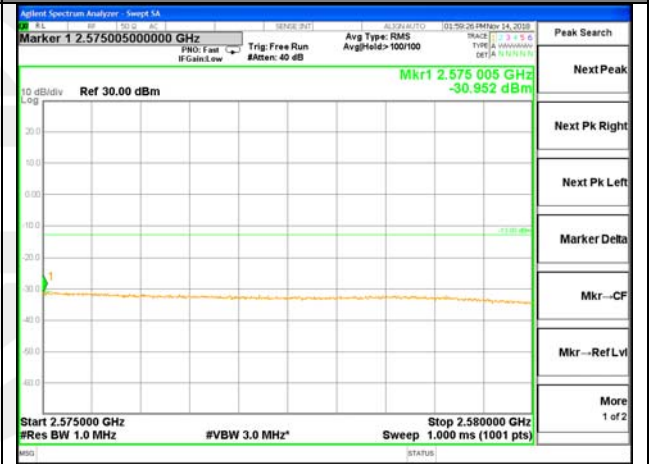

LTE BAND 7

LTE band 7 / 5MHz /16QAM Highest Band Edge / Full RB

LTE band 7

LTE band 7 / 10MHz /QPSK Lowest Band Edge / 1 RB

LTE band 7

LTE band 7 / 10MHz /QPSK Highest Band Edge / 1 RB

2560-2570MHz

2570-2571MHz

2571-2575MHz

2575-2580MHz

2580-2595MHz

LTE band 7

LTE band 7 / 10MHz /QPSK Lowest Band Edge / Full RB

LTE band 7

LTE band 7 / 10MHz /QPSK Highest Band Edge / Full RB

2560-2570MHz

2570-2571MHz

2571-2575MHz

2575-2580MHz

2580-2595MHz

LTE BAND 7

LTE band 7 / 10MHz /16QAM Lowest Band Edge / 1 RB

LTE BAND 7

LTE band 7 / 10MHz /16QAM Highest Band Edge / 1 RB