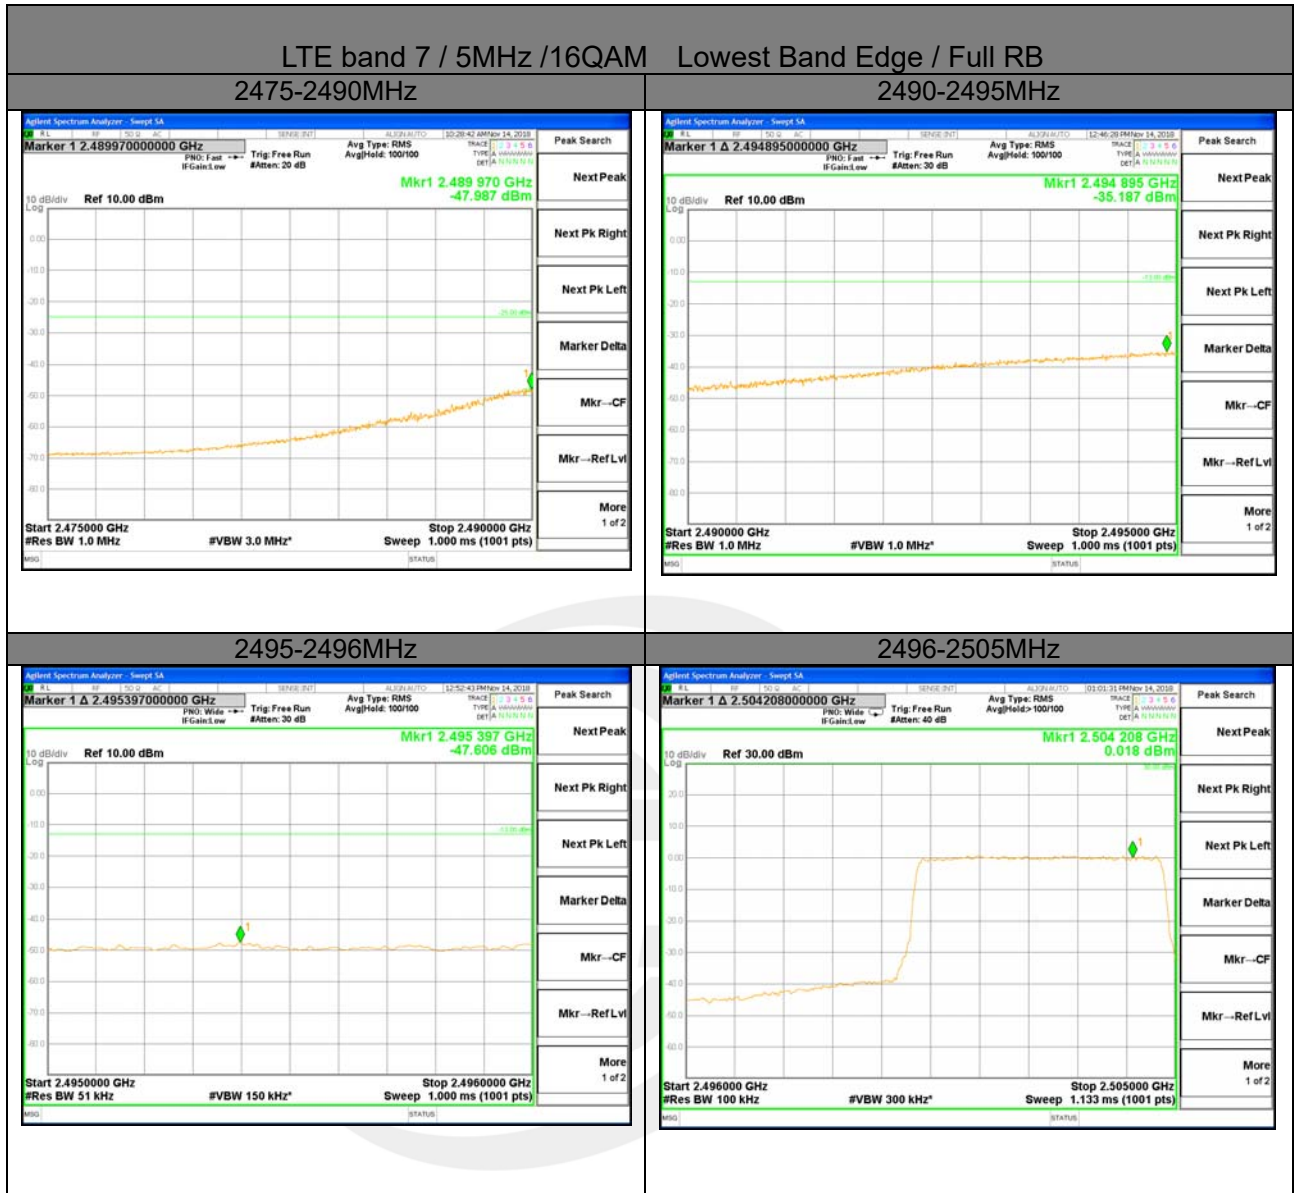

2575-2576MHz

2576-2595MHz

LTE band 7

LTE band 7 / 5MHz /QPSK Lowest Band Edge / Full RB

LTE band 7

LTE band 7 / 5MHz /QPSK Highest Band Edge / Full RB

LTE BAND 7

LTE band 7 / 5MHz /16QAM Lowest Band Edge / 1 RB

LTE BAND 7

LTE band 7 / 5MHz /16QAM Highest Band Edge / 1 RB

2565-2570MHz

2570-2571MHz

2571-2575MHz

2575-2576MHz

2576-2595MHz

LTE BAND 7

LTE BAND 7

LTE band 7 / 5MHz /16QAM Highest Band Edge / Full RB

LTE band 7

LTE band 7 / 10MHz /QPSK Lowest Band Edge / 1 RB

LTE band 7

LTE band 7 / 10MHz /QPSK Highest Band Edge / 1 RB

2560-2570MHz

2570-2571MHz

2571-2575MHz

2575-2580MHz

2580-2595MHz

LTE band 7

LTE band 7 / 10MHz /QPSK Lowest Band Edge / Full RB

LTE band 7

LTE band 7 / 10MHz /QPSK Highest Band Edge / Full RB

2560-2570MHz