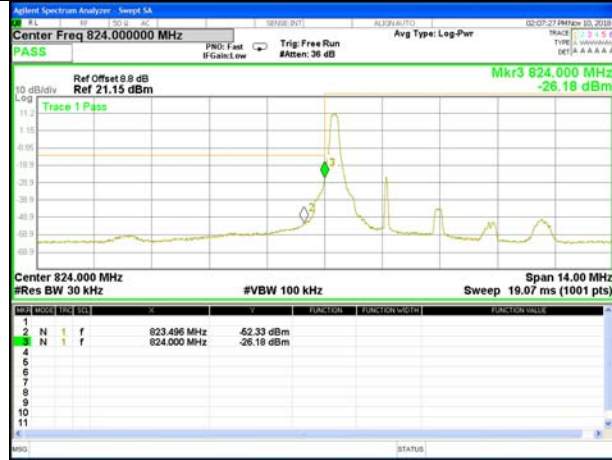

LTE Band 5 / 1.4MHz / 16QAM

Lowest Band Edge / 1 RB

Highest Band Edge / 1 RB

Lowest Band Edge / Full RB

Highest Band Edge / Full RB

LTE band 5

LTE Band 5 / 3MHz / QPSK

Lowest Band Edge / 1 RB

Highest Band Edge / 1 RB

Lowest Band Edge / Full RB

Highest Band Edge / Full RB

LTE band 5

LTE Band 5 / 3MHz / 16QAM

Lowest Band Edge / 1 RB

Highest Band Edge / 1 RB

Lowest Band Edge / Full RB

Highest Band Edge / Full RB

LTE band 5

LTE Band 5 / 5MHz / QPSK

Lowest Band Edge / 1 RB

Highest Band Edge / 1 RB

Lowest Band Edge / Full RB

Highest Band Edge / Full RB

LTE band 5

LTE Band 5 / 5MHz / 16QAM

Lowest Band Edge / 1 RB

Highest Band Edge / 1 RB

Lowest Band Edge / Full RB

Highest Band Edge / Full RB

LTE band 5

LTE Band 5 / 10MHz / QPSK

Lowest Band Edge / 1 RB