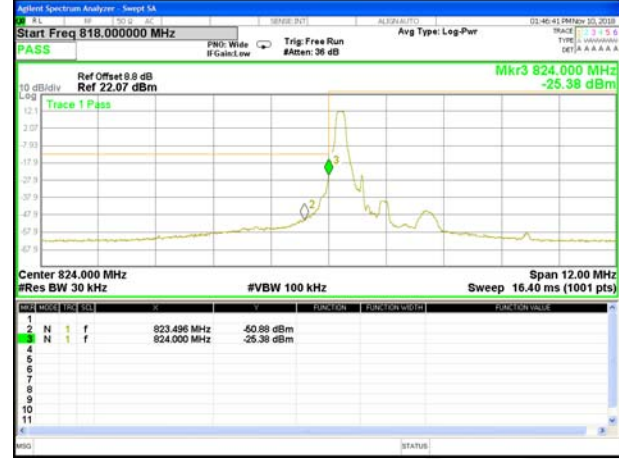

CONDUCTED BAND EDGE

LTE band 5

LTE Band 5 / 1.4MHz / QPSK

Lowest Band Edge / 1 RB

Highest Band Edge / 1 RB

Lowest Band Edge / Full RB

Highest Band Edge / Full RB

LTE band 5

LTE Band 5 / 1.4MHz / 16QAM

Lowest Band Edge / 1 RB

Highest Band Edge / 1 RB

Lowest Band Edge / Full RB

Highest Band Edge / Full RB

LTE band 5

LTE Band 5 / 3MHz / QPSK

Lowest Band Edge / 1 RB

Highest Band Edge / 1 RB

Lowest Band Edge / Full RB

Highest Band Edge / Full RB

LTE band 5

LTE Band 5 / 3MHz / 16QAM

Lowest Band Edge / 1 RB

Highest Band Edge / 1 RB

Lowest Band Edge / Full RB