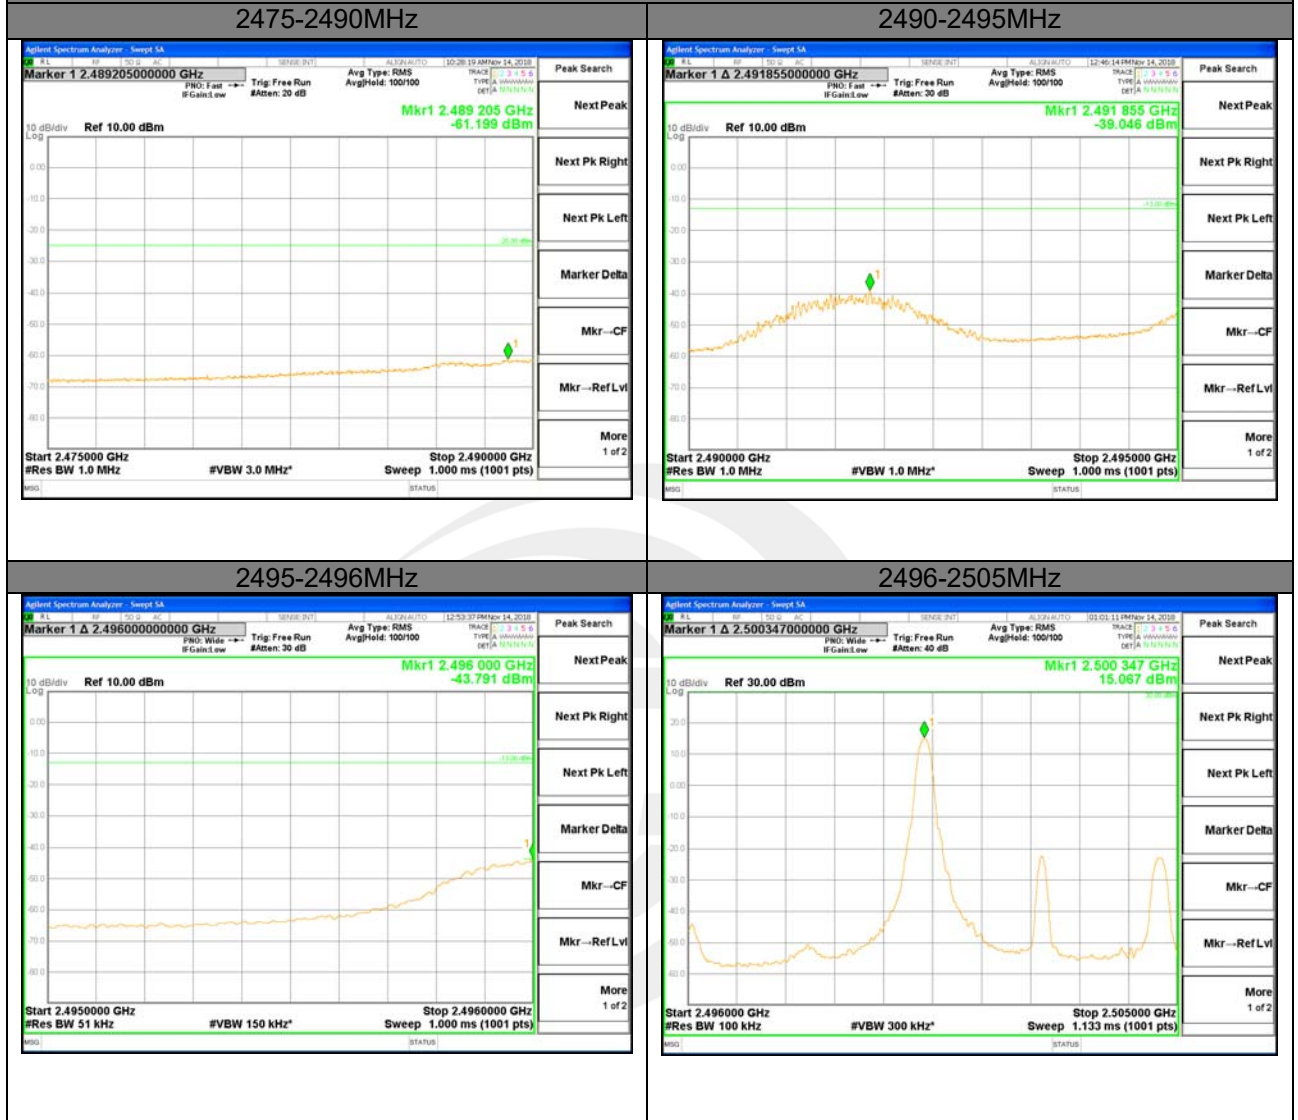

Highest Band Edge / Full RB

LTE band 7

LTE band 7 / 5MHz /QPSK Lowest Band Edge / 1 RB

LTE band 7

LTE band 7 / 5MHz /QPSK Highest Band Edge / 1 RB

2565-2570MHz

2570-2571MHz

2571-2575MHz

2575-2576MHz

2576-2595MHz

LTE band 7

LTE band 7 / 5MHz /QPSK Lowest Band Edge / Full RB

LTE band 7

LTE band 7 / 5MHz /QPSK Highest Band Edge / Full RB

LTE BAND 7

LTE band 7 / 5MHz /16QAM Lowest Band Edge / 1 RB

LTE BAND 7

LTE band 7 / 5MHz /16QAM Highest Band Edge / 1 RB

2565-2570MHz

2570-2571MHz

2571-2575MHz

2575-2576MHz

2576-2595MHz

LTE BAND 7

LTE BAND 7

LTE band 7 / 5MHz /16QAM Highest Band Edge / Full RB

LTE band 7

LTE band 7 / 10MHz /QPSK Lowest Band Edge / 1 RB

LTE band 7

LTE band 7 / 10MHz /QPSK Highest Band Edge / 1 RB

2560-2570MHz

2570-2571MHz