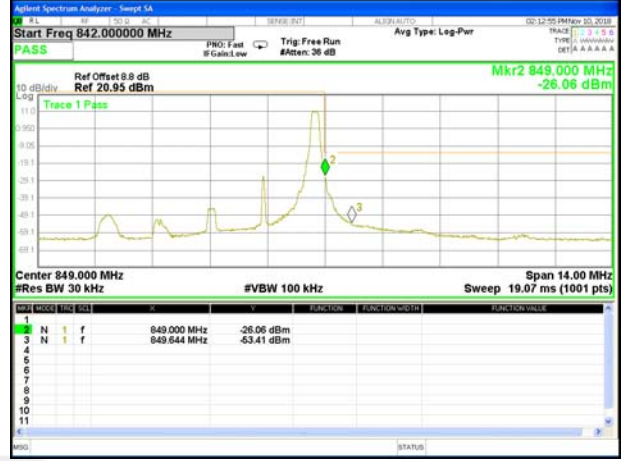

CONDUCTED BAND EDGE

LTE band 5

LTE Band 5 / 1.4MHz / QPSK

Lowest Band Edge / 1 RB

Highest Band Edge / 1 RB

Lowest Band Edge / Full RB

Highest Band Edge / Full RB

LTE band 5

LTE Band 5 / 1.4MHz / 16QAM

Lowest Band Edge / 1 RB

Highest Band Edge / 1 RB

Lowest Band Edge / Full RB

Highest Band Edge / Full RB

LTE band 5

LTE Band 5 / 3MHz / QPSK

Lowest Band Edge / 1 RB

Highest Band Edge / 1 RB

Lowest Band Edge / Full RB

Highest Band Edge / Full RB

LTE band 5

LTE Band 5 / 3MHz / 16QAM

Lowest Band Edge / 1 RB

Highest Band Edge / 1 RB

Lowest Band Edge / Full RB

Highest Band Edge / Full RB

LTE band 5

LTE Band 5 / 5MHz / QPSK

Lowest Band Edge / 1 RB

Highest Band Edge / 1 RB

Lowest Band Edge / Full RB

Highest Band Edge / Full RB

LTE band 5