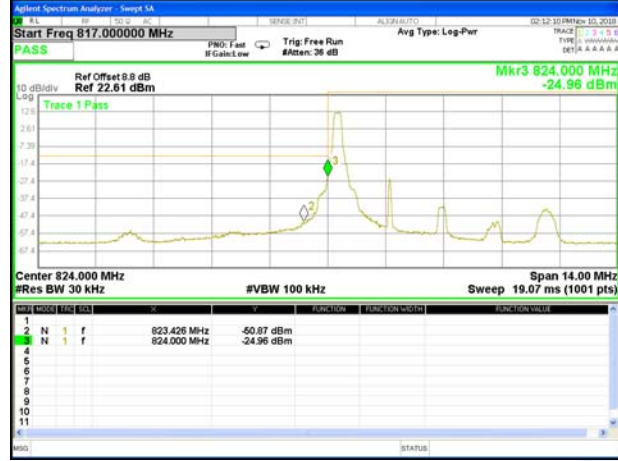

CONDUCTED BAND EDGE

LTE band 5

LTE Band 5 / 1.4MHz / QPSK

Lowest Band Edge / 1 RB

Highest Band Edge / 1 RB

Lowest Band Edge / Full RB

Highest Band Edge / Full RB

LTE band 5

LTE Band 5 / 1.4MHz / 16QAM

Lowest Band Edge / 1 RB

Highest Band Edge / 1 RB

Lowest Band Edge / Full RB

Highest Band Edge / Full RB

LTE band 5

LTE Band 5 / 3MHz / QPSK

Lowest Band Edge / 1 RB

Highest Band Edge / 1 RB

Lowest Band Edge / Full RB

Highest Band Edge / Full RB

LTE band 5

LTE Band 5 / 3MHz / 16QAM

Lowest Band Edge / 1 RB

Highest Band Edge / 1 RB

Lowest Band Edge / Full RB

Highest Band Edge / Full RB

LTE band 5

LTE Band 5 / 5MHz / QPSK

Lowest Band Edge / 1 RB

Highest Band Edge / 1 RB

Lowest Band Edge / Full RB

Highest Band Edge / Full RB

LTE band 5