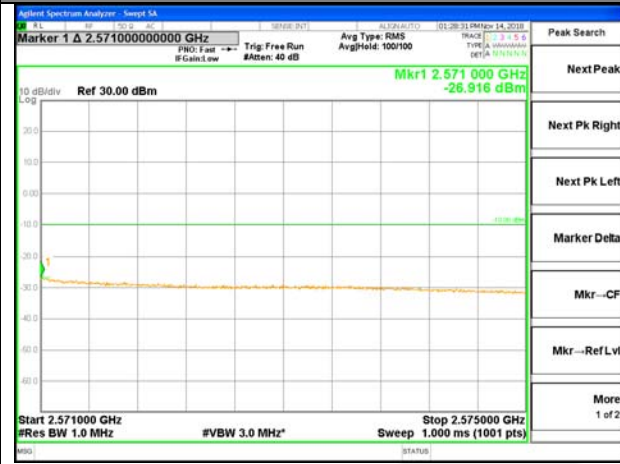

LTE BAND 7

LTE band 7 / 5MHz /16QAM Highest Band Edge / Full RB

LTE band 7

LTE band 7 / 10MHz /QPSK Lowest Band Edge / 1 RB

LTE band 7

LTE band 7 / 10MHz /QPSK Highest Band Edge / 1 RB

2560-2570MHz

2570-2571MHz

2571-2575MHz

2575-2580MHz

2580-2595MHz

LTE band 7

LTE band 7 / 10MHz /QPSK Lowest Band Edge / Full RB

LTE band 7

LTE band 7 / 10MHz /QPSK Highest Band Edge / Full RB

2560-2570MHz

2570-2571MHz

2571-2575MHz

2575-2580MHz

2580-2595MHz

LTE BAND 7

LTE band 7 / 10MHz /16QAM Lowest Band Edge / 1 RB

LTE BAND 7

LTE band 7 / 10MHz /16QAM Highest Band Edge / 1 RB