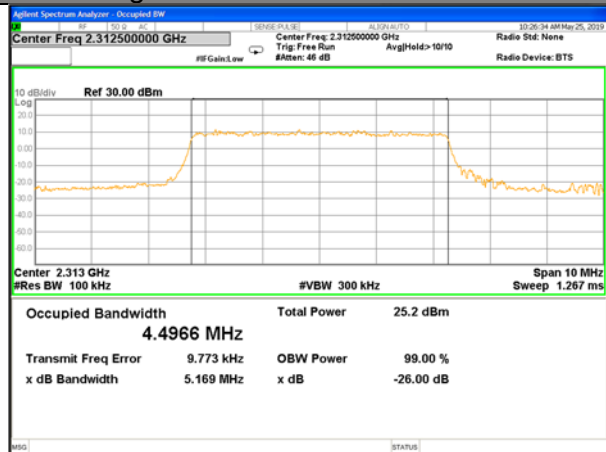

LTE band 7

LTE band 7 (99% and -26 Bandwidth)

LTE band 38

LTE band 38 (99% and -26 Bandwidth)

LTE band 38

LTE band 38 (99% and -26 Bandwidth)

LTE band 38

LTE band 38 (99% and -26 Bandwidth)

LTE band 38

LTE band 38 (99% and -26 Bandwidth)

LTE Band 40
2305MHz - 2315MHz

LTE band 40 (99% and -26 Bandwidth)

Lowest Channel / 5MHz / QPSK

Lowest Channel / 5MHz / 16QAM

Middle Channel / 5MHz / QPSK

Middle Channel / 5MHz / 16QAM

Highest Channel / 5MHz / QPSK

Highest Channel / 5MHz / 16QAM

LTE band 40 (99% and -26 Bandwidth)

2350MHz -2360MHz

LTE band 40 (99% and -26 Bandwidth)

Lowest Channel / 5MHz / QPSK

Lowest Channel / 5MHz / 16QAM