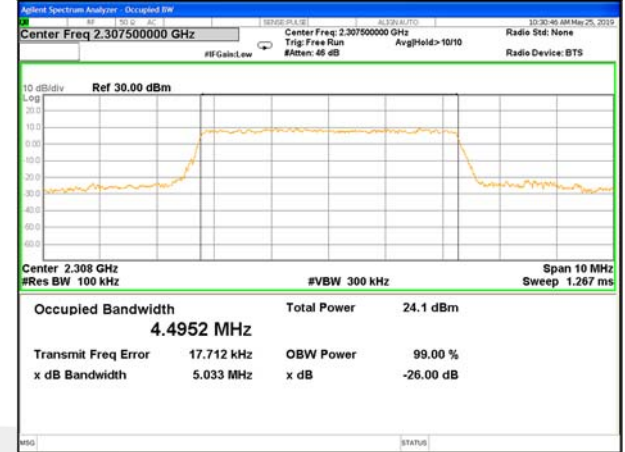

LTE band 7

LTE band 7 (99% and -26 Bandwidth)

LTE band 38

LTE band 38 (99% and -26 Bandwidth)

LTE band 38

LTE band 38 (99% and -26 Bandwidth)

LTE band 38

LTE band 38 (99% and -26 Bandwidth)

LTE band 38

LTE band 38 (99% and -26 Bandwidth)

LTE Band 40
2305MHz - 2315MHz

LTE band 40 (99% and -26 Bandwidth)

Lowest Channel / 5MHz / QPSK

Lowest Channel / 5MHz / 16QAM

Middle Channel / 5MHz / QPSK

Middle Channel / 5MHz / 16QAM

Highest Channel / 5MHz / QPSK

Highest Channel / 5MHz / 16QAM

LTE band 40 (99% and -26 Bandwidth)

2350MHz -2360MHz

LTE band 40 (99% and -26 Bandwidth)

Lowest Channel / 5MHz / QPSK

Lowest Channel / 5MHz / 16QAM