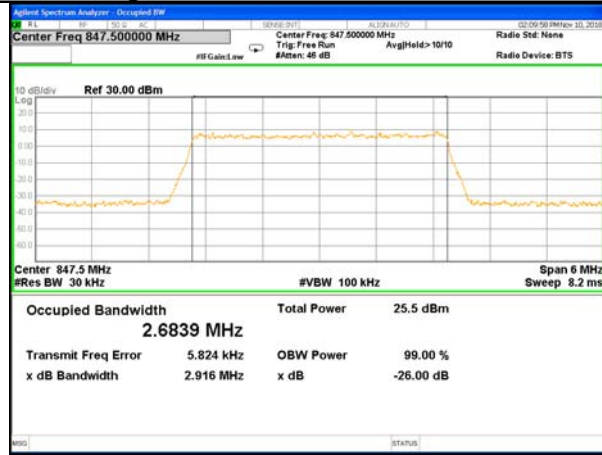

OCCUPIED BANDWIDTH LTE band 5

LTE band 5 (99% and -26 Bandwidth)

LTE band 5

LTE band 5 (99% and -26 Bandwidth)

Lowest Channel / 3MHz / QPSK

Lowest Channel / 3MHz / 16QAM

Middle Channel / 3MHz / QPSK

Middle Channel / 3MHz / 16QAM

Highest Channel / 3MHz / QPSK

Highest Channel / 3MHz / 16QAM

LTE band 5

LTE band 5 (99% and -26 Bandwidth)

Lowest Channel / 5MHz / QPSK

Lowest Channel / 5MHz / 16QAM

Middle Channel / 5MHz / QPSK

Middle Channel / 5MHz / 16QAM

Highest Channel / 5MHz / QPSK

Highest Channel / 5MHz / 16QAM

LTE band 5

LTE band 5 (99% and -26 Bandwidth)

LTE band 7

LTE band 7 (99% and -26 Bandwidth)

Lowest Channel / 5MHz / QPSK

Lowest Channel / 5MHz / 16QAM