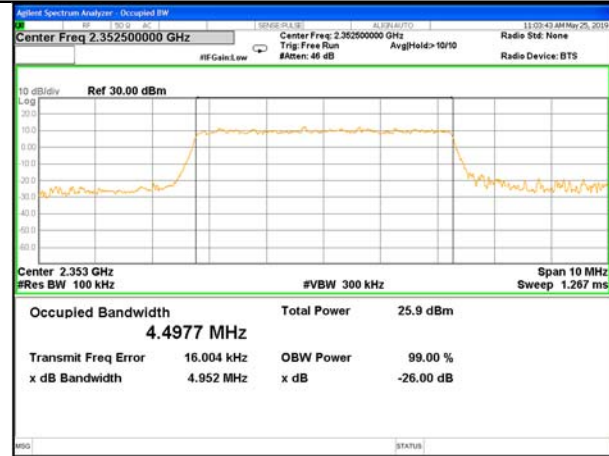

LTE band 38

LTE band 38 (99% and -26 Bandwidth)

LTE Band 40
2305MHz - 2315MHz

LTE band 40 (99% and -26 Bandwidth)

Lowest Channel / 5MHz / QPSK

Lowest Channel / 5MHz / 16QAM

Middle Channel / 5MHz / QPSK

Middle Channel / 5MHz / 16QAM

Highest Channel / 5MHz / QPSK

Highest Channel / 5MHz / 16QAM

LTE band 40 (99% and -26 Bandwidth)

2350MHz -2360MHz

LTE band 40 (99% and -26 Bandwidth)

Lowest Channel / 5MHz / QPSK

Lowest Channel / 5MHz / 16QAM

Middle Channel / 5MHz / QPSK

Middle Channel / 5MHz / 16QAM

Highest Channel / 5MHz / QPSK

Highest Channel / 5MHz / 16QAM

LTE band 40 (99% and -26 Bandwidth)

Middle Channel / 10MHz / QPSK

Middle Channel / 10MHz / 16QAM