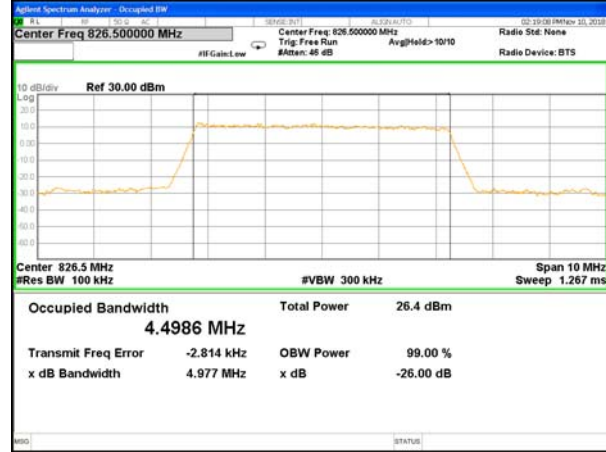

OCCUPIED BANDWIDTH LTE band 5

LTE band 5 (99% and -26 Bandwidth)

LTE band 5

LTE band 5 (99% and -26 Bandwidth)

Lowest Channel / 3MHz / QPSK

Lowest Channel / 3MHz / 16QAM

Middle Channel / 3MHz / QPSK

Middle Channel / 3MHz / 16QAM

Highest Channel / 3MHz / QPSK

Highest Channel / 3MHz / 16QAM

LTE band 5

LTE band 5 (99% and -26 Bandwidth)

Lowest Channel / 5MHz / QPSK

Lowest Channel / 5MHz / 16QAM

Middle Channel / 5MHz / QPSK

Middle Channel / 5MHz / 16QAM

Highest Channel / 5MHz / QPSK

Highest Channel / 5MHz / 16QAM

LTE band 5

LTE band 5 (99% and -26 Bandwidth)

LTE band 7

LTE band 7 (99% and -26 Bandwidth)

Lowest Channel / 5MHz / QPSK

Lowest Channel / 5MHz / 16QAM

Middle Channel / 5MHz / QPSK

Middle Channel / 5MHz / 16QAM

Highest Channel / 5MHz / QPSK

Highest Channel / 5MHz / 16QAM

LTE band 7

LTE band 7 (99% and -26 Bandwidth)

LTE band 7

LTE band 7 (99% and -26 Bandwidth)