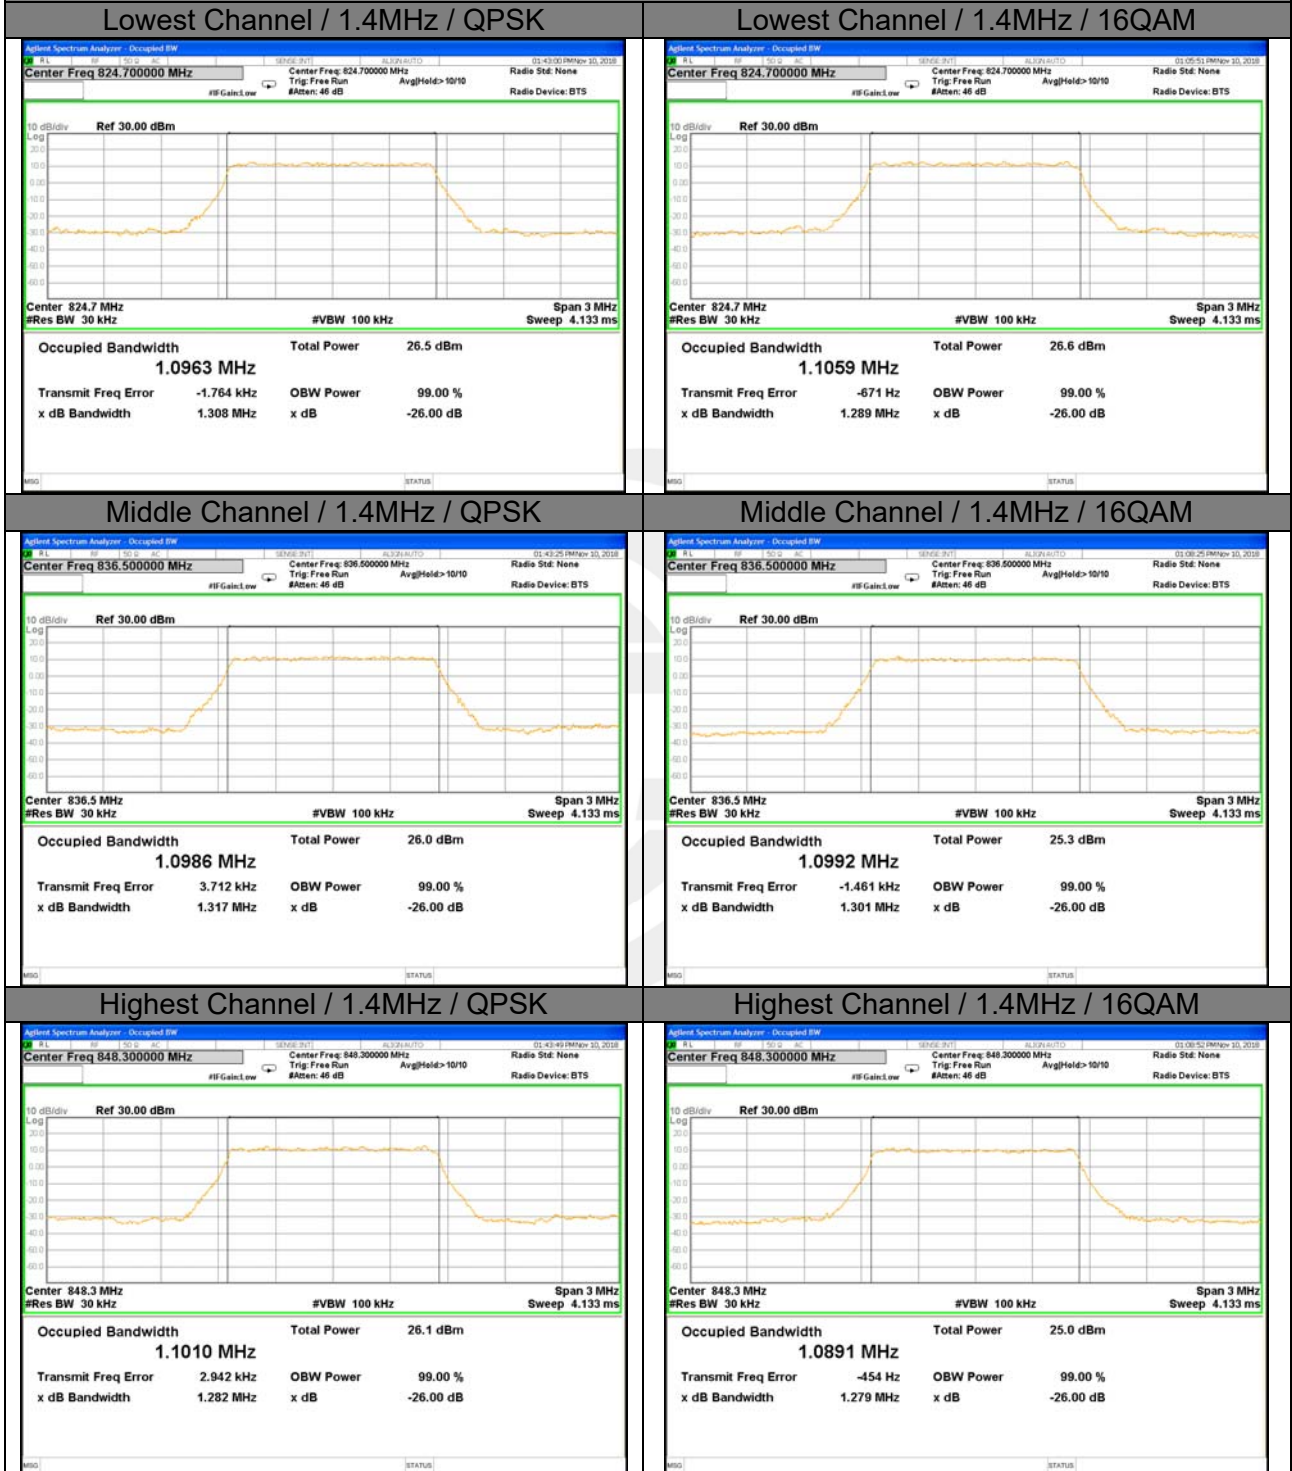

OCCUPIED BANDWIDTH LTE band 5

LTE band 5 (99% and -26 Bandwidth)

LTE band 5

LTE band 5 (99% and -26 Bandwidth)

Lowest Channel / 3MHz / QPSK

Lowest Channel / 3MHz / 16QAM

Middle Channel / 3MHz / QPSK

Middle Channel / 3MHz / 16QAM

Highest Channel / 3MHz / QPSK

Highest Channel / 3MHz / 16QAM

LTE band 5

LTE band 5 (99% and -26 Bandwidth)

Lowest Channel / 5MHz / QPSK

Lowest Channel / 5MHz / 16QAM

Middle Channel / 5MHz / QPSK

Middle Channel / 5MHz / 16QAM

Highest Channel / 5MHz / QPSK

Highest Channel / 5MHz / 16QAM

LTE band 5

LTE band 5 (99% and -26 Bandwidth)

LTE band 7

LTE band 7 (99% and -26 Bandwidth)

Lowest Channel / 5MHz / QPSK

Lowest Channel / 5MHz / 16QAM

Middle Channel / 5MHz / QPSK

Middle Channel / 5MHz / 16QAM

Highest Channel / 5MHz / QPSK

Highest Channel / 5MHz / 16QAM

LTE band 7

LTE band 7 (99% and -26 Bandwidth)

LTE band 7

LTE band 7 (99% and -26 Bandwidth)