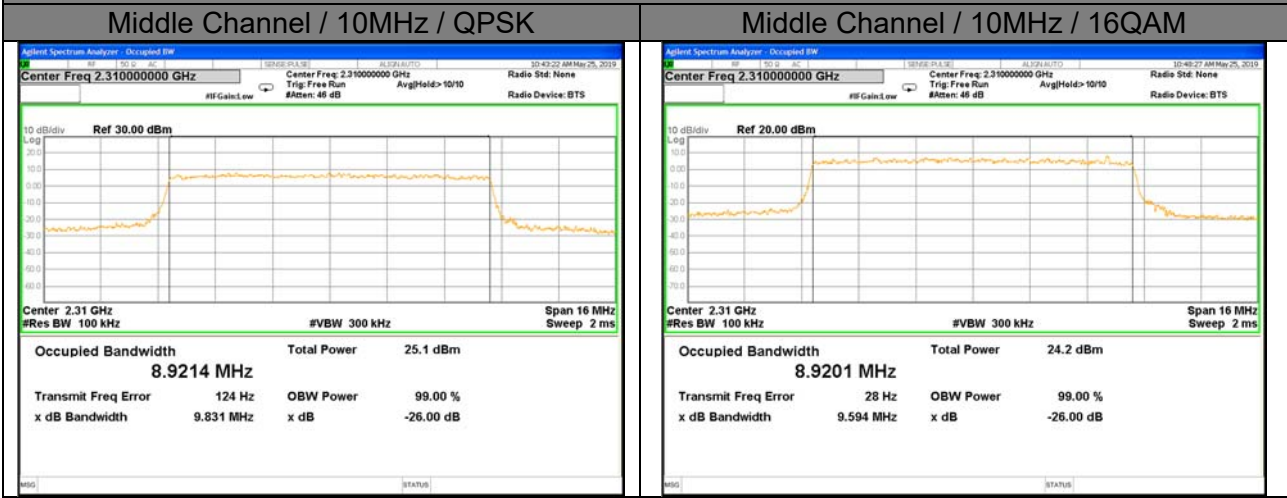

LTE band 38

LTE band 38 (99% and -26 Bandwidth)

LTE Band 40
2305MHz - 2315MHz

LTE band 40 (99% and -26 Bandwidth)

Lowest Channel / 5MHz / QPSK

Lowest Channel / 5MHz / 16QAM

Middle Channel / 5MHz / QPSK

Middle Channel / 5MHz / 16QAM

Highest Channel / 5MHz / QPSK

Highest Channel / 5MHz / 16QAM

LTE band 40 (99% and -26 Bandwidth)

2350MHz -2360MHz

LTE band 40 (99% and -26 Bandwidth)

Lowest Channel / 5MHz / QPSK

Lowest Channel / 5MHz / 16QAM

Middle Channel / 5MHz / QPSK

Middle Channel / 5MHz / 16QAM

Highest Channel / 5MHz / QPSK

Highest Channel / 5MHz / 16QAM

LTE band 40 (99% and -26 Bandwidth)

Middle Channel / 10MHz / QPSK

Middle Channel / 10MHz / 16QAM