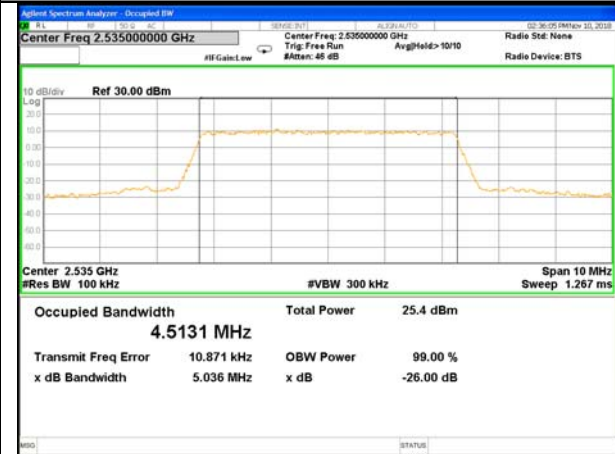

Highest Channel / 3MHz / QPSK

Highest Channel / 3MHz / 16QAM

LTE band 5

LTE band 5 (99% and -26 Bandwidth)

Lowest Channel / 5MHz / QPSK

Lowest Channel / 5MHz / 16QAM

Middle Channel / 5MHz / QPSK

Middle Channel / 5MHz / 16QAM

Highest Channel / 5MHz / QPSK

Highest Channel / 5MHz / 16QAM

LTE band 5

LTE band 5 (99% and -26 Bandwidth)

LTE band 7

LTE band 7 (99% and -26 Bandwidth)

Lowest Channel / 5MHz / QPSK

Lowest Channel / 5MHz / 16QAM

Middle Channel / 5MHz / QPSK

Middle Channel / 5MHz / 16QAM

Highest Channel / 5MHz / QPSK

Highest Channel / 5MHz / 16QAM

LTE band 7

LTE band 7 (99% and -26 Bandwidth)

LTE band 7

LTE band 7 (99% and -26 Bandwidth)