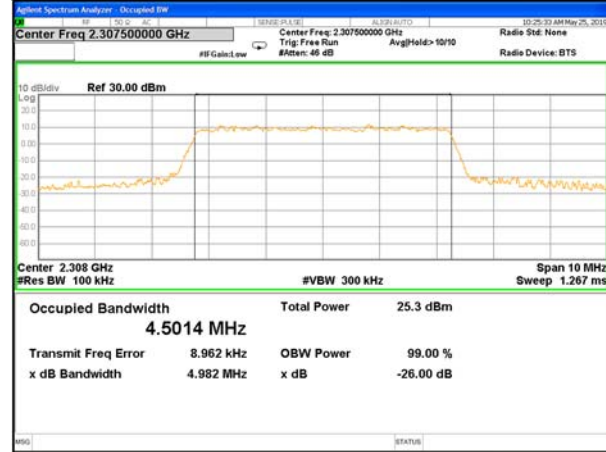

LTE band 7

LTE band 7 (99% and -26 Bandwidth)

LTE band 38

LTE band 38 (99% and -26 Bandwidth)

LTE band 38

LTE band 38 (99% and -26 Bandwidth)

LTE band 38

LTE band 38 (99% and -26 Bandwidth)

LTE band 38

LTE band 38 (99% and -26 Bandwidth)

LTE Band 40
2305MHz - 2315MHz

LTE band 40 (99% and -26 Bandwidth)

Lowest Channel / 5MHz / QPSK

Lowest Channel / 5MHz / 16QAM

Middle Channel / 5MHz / QPSK

Middle Channel / 5MHz / 16QAM

Highest Channel / 5MHz / QPSK

Highest Channel / 5MHz / 16QAM

LTE band 40 (99% and -26 Bandwidth)

2350MHz -2360MHz

LTE band 40 (99% and -26 Bandwidth)

Lowest Channel / 5MHz / QPSK

Lowest Channel / 5MHz / 16QAM