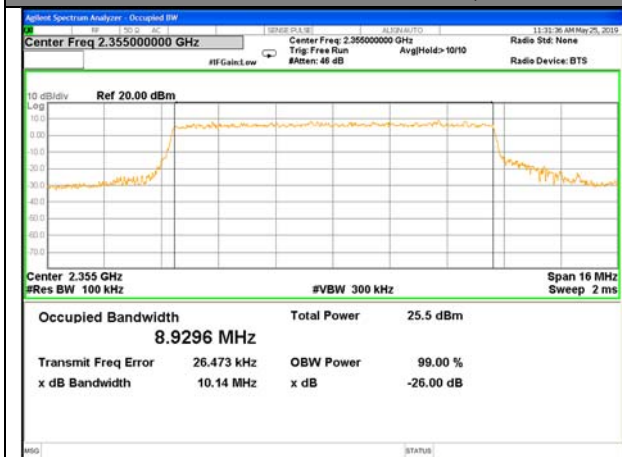

Middle Channel / 5MHz / QPSK

Middle Channel / 5MHz / 16QAM

Highest Channel / 5MHz / QPSK

Highest Channel / 5MHz / 16QAM

LTE band 40 (99% and -26 Bandwidth)

Middle Channel / 10MHz / QPSK

Middle Channel / 10MHz / 16QAM