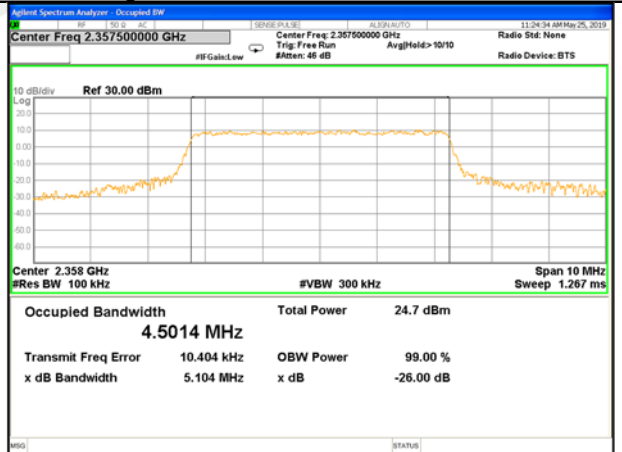

Highest Channel / 5MHz / QPSK

Highest Channel / 5MHz / 16QAM

LTE band 40 (99% and -26 Bandwidth)

2350MHz -2360MHz

LTE band 40 (99% and -26 Bandwidth)

Lowest Channel / 5MHz / QPSK

Lowest Channel / 5MHz / 16QAM

Middle Channel / 5MHz / QPSK

Middle Channel / 5MHz / 16QAM

Highest Channel / 5MHz / QPSK

Highest Channel / 5MHz / 16QAM

LTE band 40 (99% and -26 Bandwidth)

Middle Channel / 10MHz / QPSK

Middle Channel / 10MHz / 16QAM

LTE band 41

LTE band 41 (99% and -26 Bandwidth)

Lowest Channel / 5MHz / QPSK

Lowest Channel / 5MHz / 16QAM

Middle Channel / 5MHz / QPSK

Middle Channel / 5MHz / 16QAM

Highest Channel / 5MHz / QPSK

Highest Channel / 5MHz / 16QAM