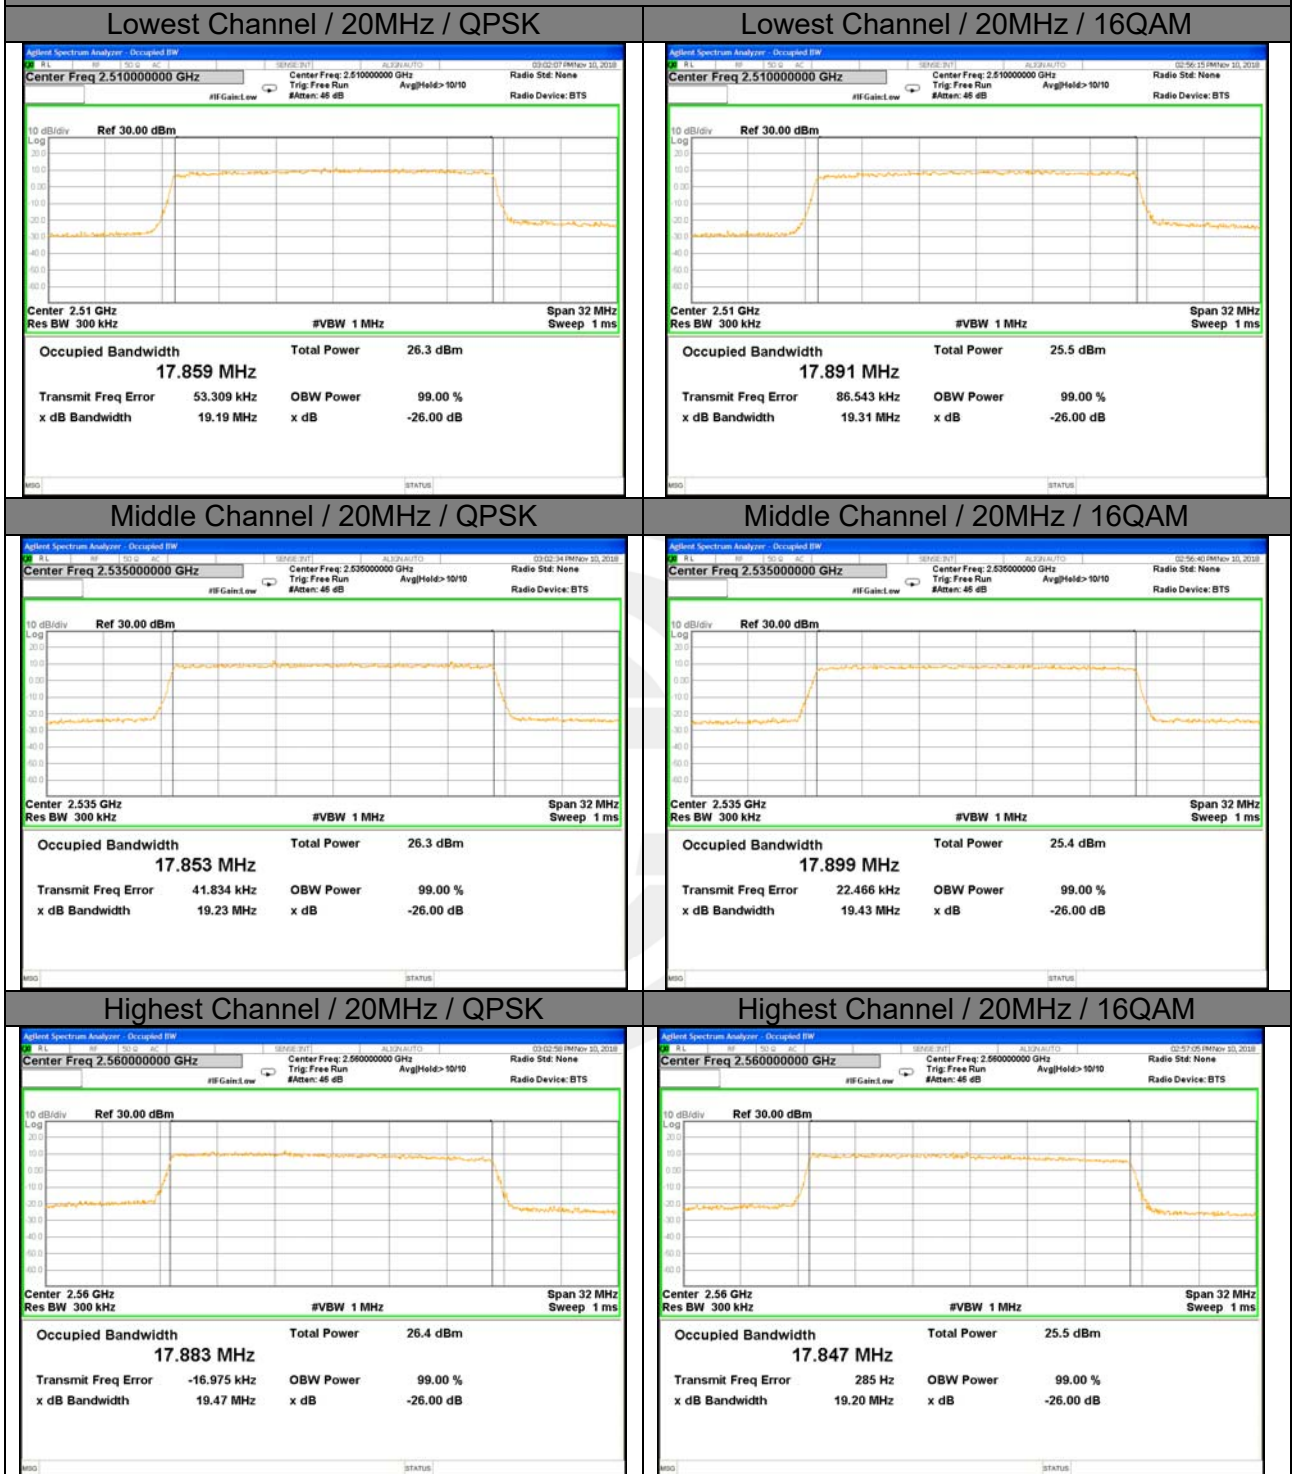

Highest Channel / 3MHz / QPSK

Highest Channel / 3MHz / 16QAM

LTE band 5

LTE band 5 (99% and -26 Bandwidth)

Lowest Channel / 5MHz / QPSK

Lowest Channel / 5MHz / 16QAM

Middle Channel / 5MHz / QPSK

Middle Channel / 5MHz / 16QAM

Highest Channel / 5MHz / QPSK

Highest Channel / 5MHz / 16QAM

LTE band 5

LTE band 5 (99% and -26 Bandwidth)

LTE band 7

LTE band 7 (99% and -26 Bandwidth)

Lowest Channel / 5MHz / QPSK

Lowest Channel / 5MHz / 16QAM

Middle Channel / 5MHz / QPSK

Middle Channel / 5MHz / 16QAM

Highest Channel / 5MHz / QPSK

Highest Channel / 5MHz / 16QAM

LTE band 7

LTE band 7 (99% and -26 Bandwidth)

LTE band 7

LTE band 7 (99% and -26 Bandwidth)

LTE band 7

LTE band 7 (99% and -26 Bandwidth)

LTE band 38

LTE band 38 (99% and -26 Bandwidth)

LTE band 38

LTE band 38 (99% and -26 Bandwidth)

LTE band 38

LTE band 38 (99% and -26 Bandwidth)