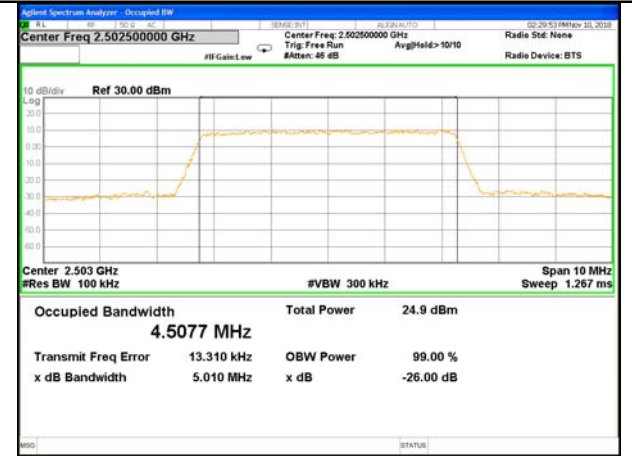

Highest Channel / 3MHz / QPSK

Highest Channel / 3MHz / 16QAM

LTE band 5

LTE band 5 (99% and -26 Bandwidth)

Lowest Channel / 5MHz / QPSK

Lowest Channel / 5MHz / 16QAM

Middle Channel / 5MHz / QPSK

Middle Channel / 5MHz / 16QAM

Highest Channel / 5MHz / QPSK

Highest Channel / 5MHz / 16QAM

LTE band 5

LTE band 5 (99% and -26 Bandwidth)

LTE band 7

LTE band 7 (99% and -26 Bandwidth)

Lowest Channel / 5MHz / QPSK

Lowest Channel / 5MHz / 16QAM

Middle Channel / 5MHz / QPSK

Middle Channel / 5MHz / 16QAM

Highest Channel / 5MHz / QPSK

Highest Channel / 5MHz / 16QAM

LTE band 7

LTE band 7 (99% and -26 Bandwidth)

LTE band 7

LTE band 7 (99% and -26 Bandwidth)