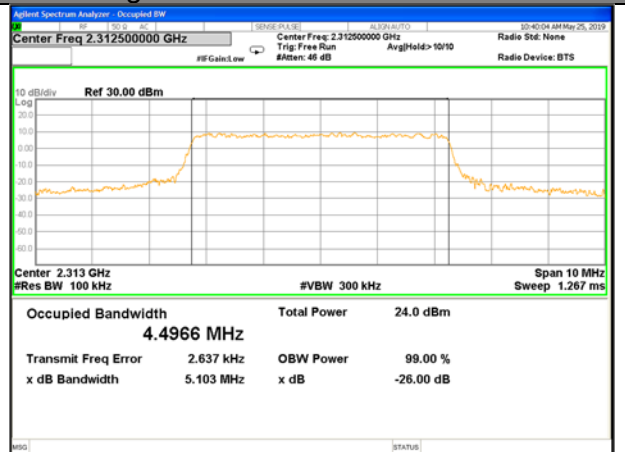

LTE band 7

LTE band 7 (99% and -26 Bandwidth)

LTE band 38

LTE band 38 (99% and -26 Bandwidth)

LTE band 38

LTE band 38 (99% and -26 Bandwidth)

LTE band 38

LTE band 38 (99% and -26 Bandwidth)

LTE band 38

LTE band 38 (99% and -26 Bandwidth)

LTE Band 40
2305MHz - 2315MHz

LTE band 40 (99% and -26 Bandwidth)

Lowest Channel / 5MHz / QPSK

Lowest Channel / 5MHz / 16QAM

Middle Channel / 5MHz / QPSK

Middle Channel / 5MHz / 16QAM

Highest Channel / 5MHz / QPSK

Highest Channel / 5MHz / 16QAM

LTE band 40 (99% and -26 Bandwidth)

2350MHz -2360MHz

LTE band 40 (99% and -26 Bandwidth)

Lowest Channel / 5MHz / QPSK

Lowest Channel / 5MHz / 16QAM