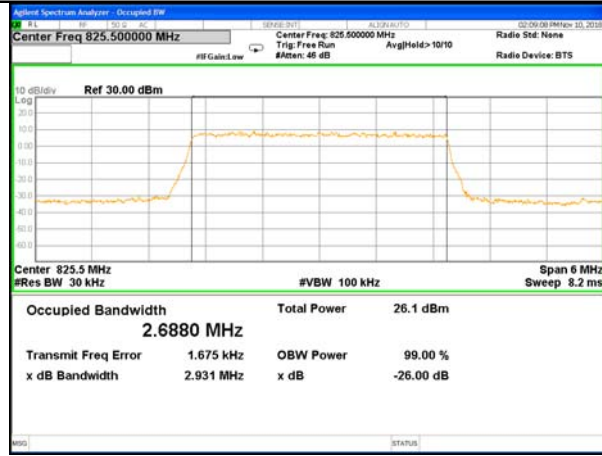

OCCUPIED BANDWIDTH LTE band 5

LTE band 5 (99% and -26 Bandwidth)

LTE band 5

LTE band 5 (99% and -26 Bandwidth)

Lowest Channel / 3MHz / QPSK

Lowest Channel / 3MHz / 16QAM

Middle Channel / 3MHz / QPSK

Middle Channel / 3MHz / 16QAM

Highest Channel / 3MHz / QPSK

Highest Channel / 3MHz / 16QAM

LTE band 5

LTE band 5 (99% and -26 Bandwidth)

Lowest Channel / 5MHz / QPSK

Lowest Channel / 5MHz / 16QAM

Middle Channel / 5MHz / QPSK

Middle Channel / 5MHz / 16QAM

Highest Channel / 5MHz / QPSK

Highest Channel / 5MHz / 16QAM

LTE band 5

LTE band 5 (99% and -26 Bandwidth)

LTE band 7

LTE band 7 (99% and -26 Bandwidth)

Lowest Channel / 5MHz / QPSK

Lowest Channel / 5MHz / 16QAM