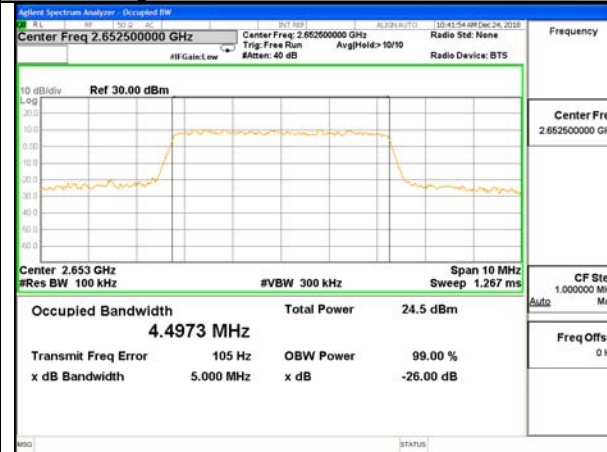

Middle Channel / 5MHz / QPSK

Middle Channel / 5MHz / 16QAM

Highest Channel / 5MHz / QPSK

Highest Channel / 5MHz / 16QAM

LTE band 40 (99% and -26 Bandwidth)

Middle Channel / 10MHz / QPSK

Middle Channel / 10MHz / 16QAM

LTE band 41

LTE band 41 (99% and -26 Bandwidth)

Lowest Channel / 5MHz / QPSK

Lowest Channel / 5MHz / 16QAM

Middle Channel / 5MHz / QPSK

Middle Channel / 5MHz / 16QAM

Highest Channel / 5MHz / QPSK

Highest Channel / 5MHz / 16QAM