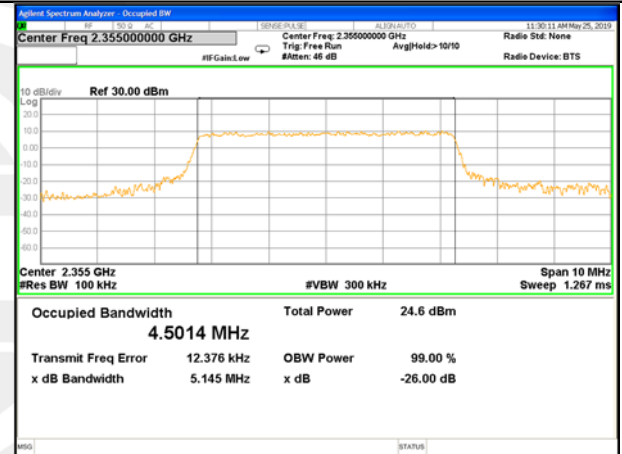

Highest Channel / 5MHz / QPSK

Highest Channel / 5MHz / 16QAM

LTE band 40 (99% and -26 Bandwidth)

2350MHz -2360MHz

LTE band 40 (99% and -26 Bandwidth)

Lowest Channel / 5MHz / QPSK

Lowest Channel / 5MHz / 16QAM

Middle Channel / 5MHz / QPSK

Middle Channel / 5MHz / 16QAM

Highest Channel / 5MHz / QPSK

Highest Channel / 5MHz / 16QAM

LTE band 40 (99% and -26 Bandwidth)

Middle Channel / 10MHz / QPSK

Middle Channel / 10MHz / 16QAM