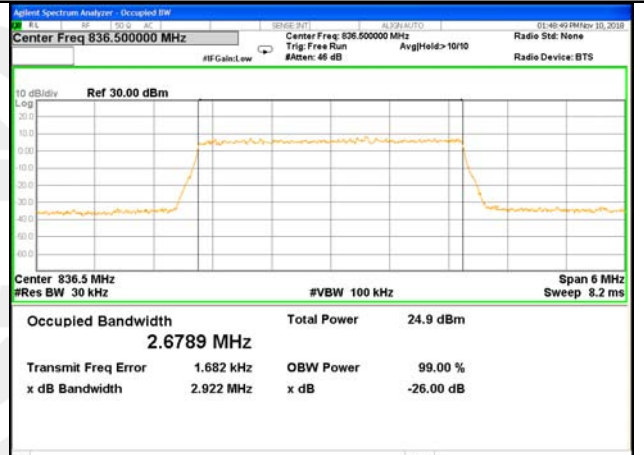

OCCUPIED BANDWIDTH LTE band 5

LTE band 5 (99% and -26 Bandwidth)

LTE band 5

LTE band 5 (99% and -26 Bandwidth)

Lowest Channel / 3MHz / QPSK

Lowest Channel / 3MHz / 16QAM

Middle Channel / 3MHz / QPSK

Middle Channel / 3MHz / 16QAM

Highest Channel / 3MHz / QPSK

Highest Channel / 3MHz / 16QAM

LTE band 5

LTE band 5 (99% and -26 Bandwidth)

Lowest Channel / 5MHz / QPSK

Lowest Channel / 5MHz / 16QAM

Middle Channel / 5MHz / QPSK

Middle Channel / 5MHz / 16QAM

Highest Channel / 5MHz / QPSK

Highest Channel / 5MHz / 16QAM

LTE band 5

LTE band 5 (99% and -26 Bandwidth)

LTE band 7

LTE band 7 (99% and -26 Bandwidth)

Lowest Channel / 5MHz / QPSK

Lowest Channel / 5MHz / 16QAM