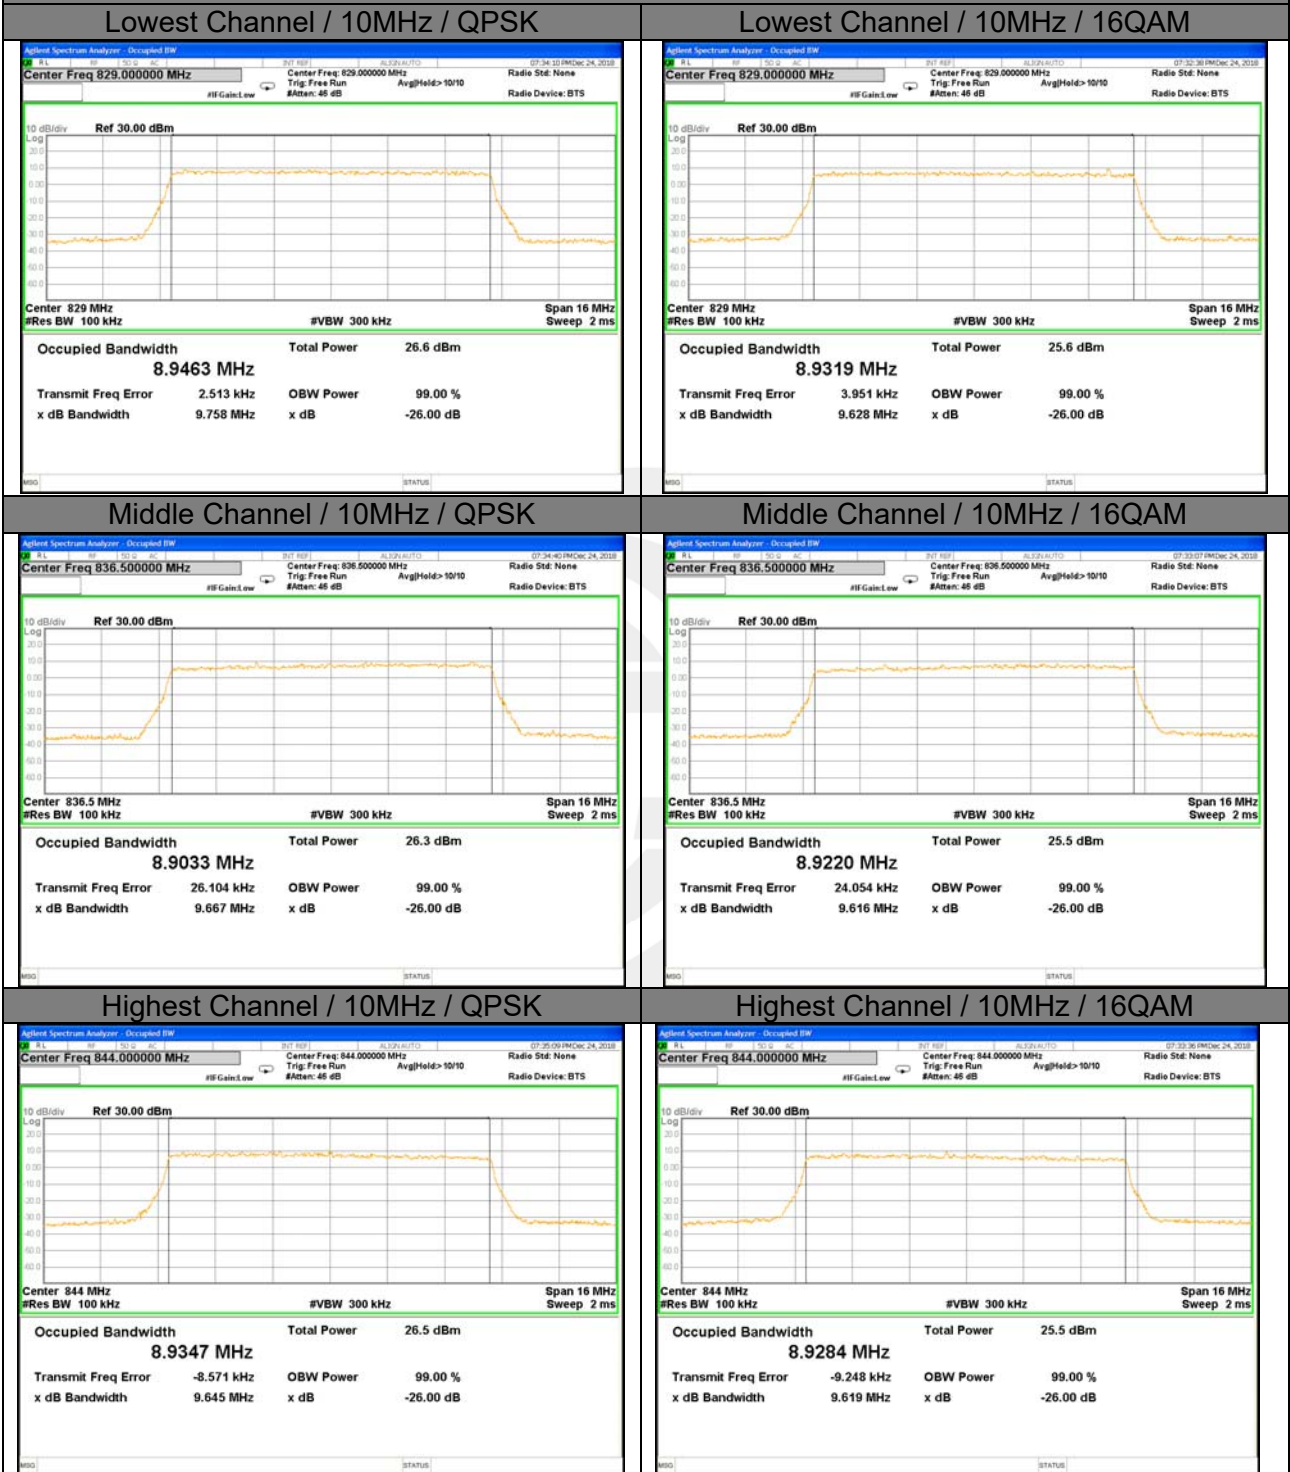

Highest Channel / 3MHz / QPSK

Highest Channel / 3MHz / 16QAM

LTE band 5

LTE band 5 (99% and -26 Bandwidth)

Lowest Channel / 5MHz / QPSK

Lowest Channel / 5MHz / 16QAM

Middle Channel / 5MHz / QPSK

Middle Channel / 5MHz / 16QAM

Highest Channel / 5MHz / QPSK

Highest Channel / 5MHz / 16QAM

LTE band 5

LTE band 5 (99% and -26 Bandwidth)

LTE band 7

LTE band 7 (99% and -26 Bandwidth)

Lowest Channel / 5MHz / QPSK

Lowest Channel / 5MHz / 16QAM

Middle Channel / 5MHz / QPSK

Middle Channel / 5MHz / 16QAM

Highest Channel / 5MHz / QPSK

Highest Channel / 5MHz / 16QAM

LTE band 7

LTE band 7 (99% and -26 Bandwidth)

LTE band 7

LTE band 7 (99% and -26 Bandwidth)

LTE band 7

LTE band 7 (99% and -26 Bandwidth)

LTE band 38

LTE band 38 (99% and -26 Bandwidth)

LTE band 38

LTE band 38 (99% and -26 Bandwidth)

LTE band 38

LTE band 38 (99% and -26 Bandwidth)