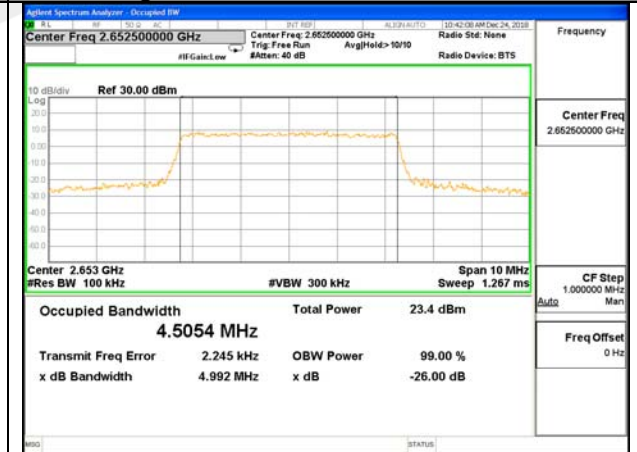

Middle Channel / 5MHz / QPSK

Middle Channel / 5MHz / 16QAM

Highest Channel / 5MHz / QPSK

Highest Channel / 5MHz / 16QAM

LTE band 40 (99% and -26 Bandwidth)

Middle Channel / 10MHz / QPSK

Middle Channel / 10MHz / 16QAM

LTE band 41

LTE band 41 (99% and -26 Bandwidth)

Lowest Channel / 5MHz / QPSK

Lowest Channel / 5MHz / 16QAM

Middle Channel / 5MHz / QPSK

Middle Channel / 5MHz / 16QAM

Highest Channel / 5MHz / QPSK

Highest Channel / 5MHz / 16QAM