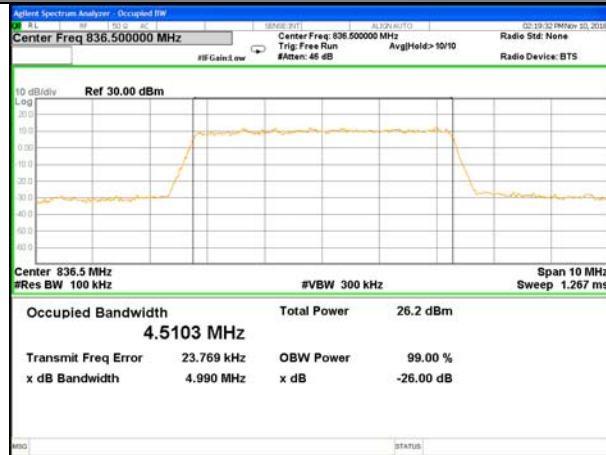

OCCUPIED BANDWIDTH LTE band 5

LTE band 5 (99% and -26 Bandwidth)

LTE band 5

LTE band 5 (99% and -26 Bandwidth)

Lowest Channel / 3MHz / QPSK

Lowest Channel / 3MHz / 16QAM

Middle Channel / 3MHz / QPSK

Middle Channel / 3MHz / 16QAM

Highest Channel / 3MHz / QPSK

Highest Channel / 3MHz / 16QAM

LTE band 5

LTE band 5 (99% and -26 Bandwidth)

Lowest Channel / 5MHz / QPSK

Lowest Channel / 5MHz / 16QAM

Middle Channel / 5MHz / QPSK

Middle Channel / 5MHz / 16QAM

Highest Channel / 5MHz / QPSK

Highest Channel / 5MHz / 16QAM

LTE band 5

LTE band 5 (99% and -26 Bandwidth)

LTE band 7

LTE band 7 (99% and -26 Bandwidth)

Lowest Channel / 5MHz / QPSK

Lowest Channel / 5MHz / 16QAM