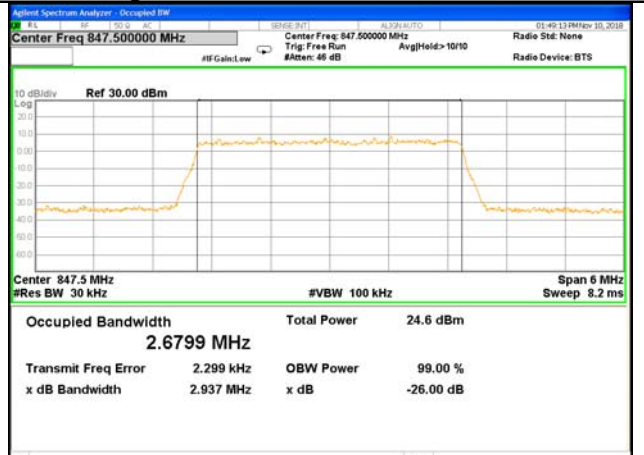

OCCUPIED BANDWIDTH LTE band 5

LTE band 5 (99% and -26 Bandwidth)

LTE band 5

LTE band 5 (99% and -26 Bandwidth)

Lowest Channel / 3MHz / QPSK

Lowest Channel / 3MHz / 16QAM

Middle Channel / 3MHz / QPSK

Middle Channel / 3MHz / 16QAM

Highest Channel / 3MHz / QPSK

Highest Channel / 3MHz / 16QAM

LTE band 5

LTE band 5 (99% and -26 Bandwidth)

Lowest Channel / 5MHz / QPSK

Lowest Channel / 5MHz / 16QAM

Middle Channel / 5MHz / QPSK

Middle Channel / 5MHz / 16QAM

Highest Channel / 5MHz / QPSK

Highest Channel / 5MHz / 16QAM

LTE band 5

LTE band 5 (99% and -26 Bandwidth)

LTE band 7

LTE band 7 (99% and -26 Bandwidth)

Lowest Channel / 5MHz / QPSK

Lowest Channel / 5MHz / 16QAM