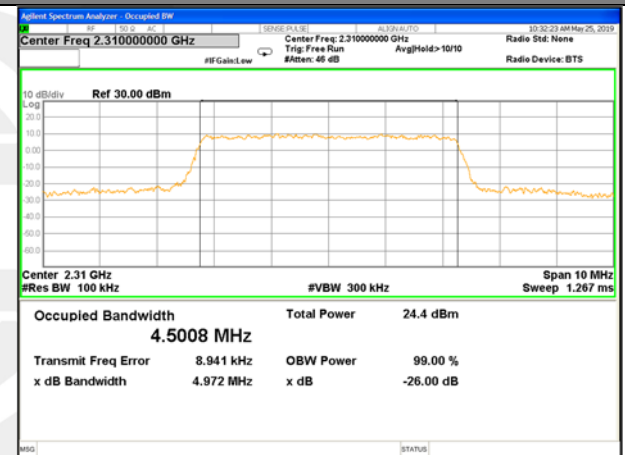

LTE band 7

LTE band 7 (99% and -26 Bandwidth)

LTE band 38

LTE band 38 (99% and -26 Bandwidth)

LTE band 38

LTE band 38 (99% and -26 Bandwidth)

LTE band 38

LTE band 38 (99% and -26 Bandwidth)

LTE band 38

LTE band 38 (99% and -26 Bandwidth)

LTE Band 40
2305MHz - 2315MHz

LTE band 40 (99% and -26 Bandwidth)

Lowest Channel / 5MHz / QPSK

Lowest Channel / 5MHz / 16QAM

Middle Channel / 5MHz / QPSK

Middle Channel / 5MHz / 16QAM

Highest Channel / 5MHz / QPSK

Highest Channel / 5MHz / 16QAM

LTE band 40 (99% and -26 Bandwidth)

2350MHz -2360MHz

LTE band 40 (99% and -26 Bandwidth)

Lowest Channel / 5MHz / QPSK

Lowest Channel / 5MHz / 16QAM