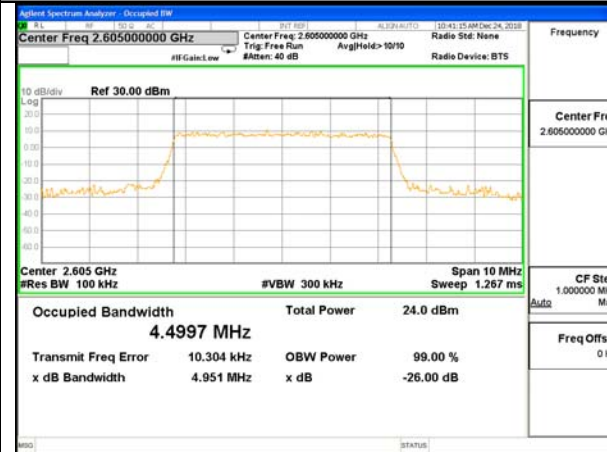

LTE band 41

LTE band 41 (99% and -26 Bandwidth)

Lowest Channel / 5MHz / QPSK

Lowest Channel / 5MHz / 16QAM

Middle Channel / 5MHz / QPSK

Middle Channel / 5MHz / 16QAM

Highest Channel / 5MHz / QPSK

Highest Channel / 5MHz / 16QAM