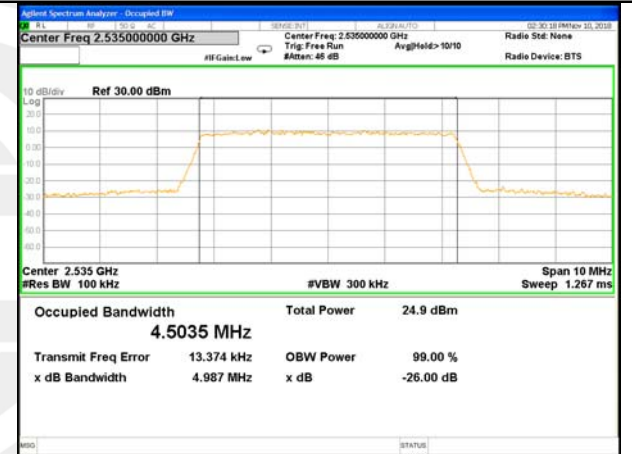

Highest Channel / 3MHz / QPSK

Highest Channel / 3MHz / 16QAM

LTE band 5

LTE band 5 (99% and -26 Bandwidth)

Lowest Channel / 5MHz / QPSK

Lowest Channel / 5MHz / 16QAM

Middle Channel / 5MHz / QPSK

Middle Channel / 5MHz / 16QAM

Highest Channel / 5MHz / QPSK

Highest Channel / 5MHz / 16QAM

LTE band 5

LTE band 5 (99% and -26 Bandwidth)

LTE band 7

LTE band 7 (99% and -26 Bandwidth)

Lowest Channel / 5MHz / QPSK

Lowest Channel / 5MHz / 16QAM

Middle Channel / 5MHz / QPSK

Middle Channel / 5MHz / 16QAM

Highest Channel / 5MHz / QPSK

Highest Channel / 5MHz / 16QAM

LTE band 7

LTE band 7 (99% and -26 Bandwidth)

LTE band 7

LTE band 7 (99% and -26 Bandwidth)