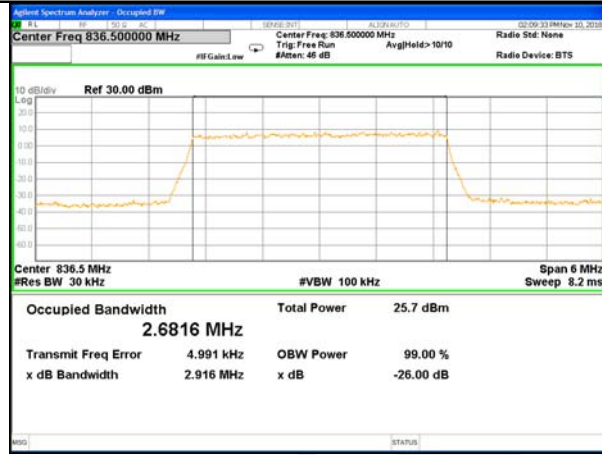

OCCUPIED BANDWIDTH LTE band 5

LTE band 5 (99% and -26 Bandwidth)

LTE band 5

LTE band 5 (99% and -26 Bandwidth)

Lowest Channel / 3MHz / QPSK

Lowest Channel / 3MHz / 16QAM

Middle Channel / 3MHz / QPSK

Middle Channel / 3MHz / 16QAM

Highest Channel / 3MHz / QPSK

Highest Channel / 3MHz / 16QAM

LTE band 5

LTE band 5 (99% and -26 Bandwidth)

Lowest Channel / 5MHz / QPSK

Lowest Channel / 5MHz / 16QAM

Middle Channel / 5MHz / QPSK

Middle Channel / 5MHz / 16QAM

Highest Channel / 5MHz / QPSK

Highest Channel / 5MHz / 16QAM

LTE band 5

LTE band 5 (99% and -26 Bandwidth)

LTE band 7

LTE band 7 (99% and -26 Bandwidth)

Lowest Channel / 5MHz / QPSK

Lowest Channel / 5MHz / 16QAM