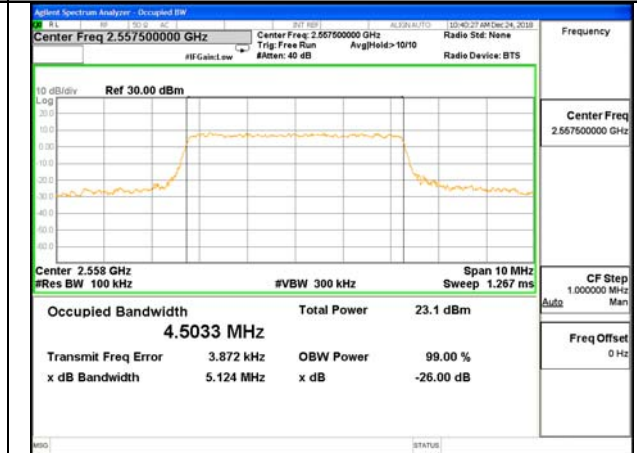

Highest Channel / 5MHz / QPSK

Highest Channel / 5MHz / 16QAM

LTE band 40 (99% and -26 Bandwidth)

2350MHz -2360MHz

LTE band 40 (99% and -26 Bandwidth)

Lowest Channel / 5MHz / QPSK

Lowest Channel / 5MHz / 16QAM

Middle Channel / 5MHz / QPSK

Middle Channel / 5MHz / 16QAM

Highest Channel / 5MHz / QPSK

Highest Channel / 5MHz / 16QAM

LTE band 40 (99% and -26 Bandwidth)

Middle Channel / 10MHz / QPSK

Middle Channel / 10MHz / 16QAM

LTE band 41

LTE band 41 (99% and -26 Bandwidth)

Lowest Channel / 5MHz / QPSK

Lowest Channel / 5MHz / 16QAM

Middle Channel / 5MHz / QPSK

Middle Channel / 5MHz / 16QAM

Highest Channel / 5MHz / QPSK

Highest Channel / 5MHz / 16QAM