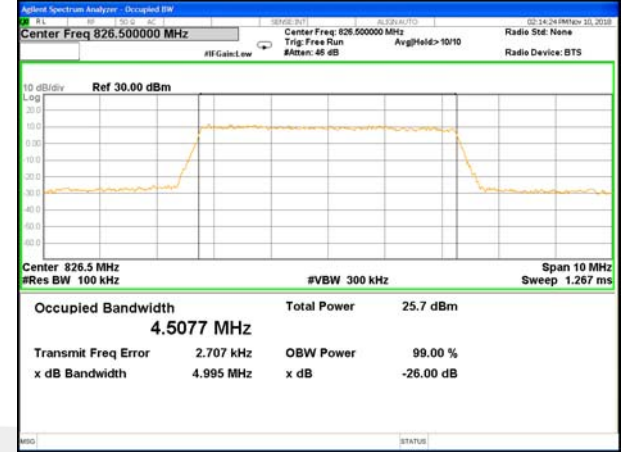

OCCUPIED BANDWIDTH LTE band 5

LTE band 5 (99% and -26 Bandwidth)

LTE band 5

LTE band 5 (99% and -26 Bandwidth)

Lowest Channel / 3MHz / QPSK

Lowest Channel / 3MHz / 16QAM

Middle Channel / 3MHz / QPSK

Middle Channel / 3MHz / 16QAM

Highest Channel / 3MHz / QPSK

Highest Channel / 3MHz / 16QAM

LTE band 5

LTE band 5 (99% and -26 Bandwidth)

Lowest Channel / 5MHz / QPSK

Lowest Channel / 5MHz / 16QAM

Middle Channel / 5MHz / QPSK

Middle Channel / 5MHz / 16QAM

Highest Channel / 5MHz / QPSK

Highest Channel / 5MHz / 16QAM

LTE band 5

LTE band 5 (99% and -26 Bandwidth)

LTE band 7

LTE band 7 (99% and -26 Bandwidth)

Lowest Channel / 5MHz / QPSK

Lowest Channel / 5MHz / 16QAM