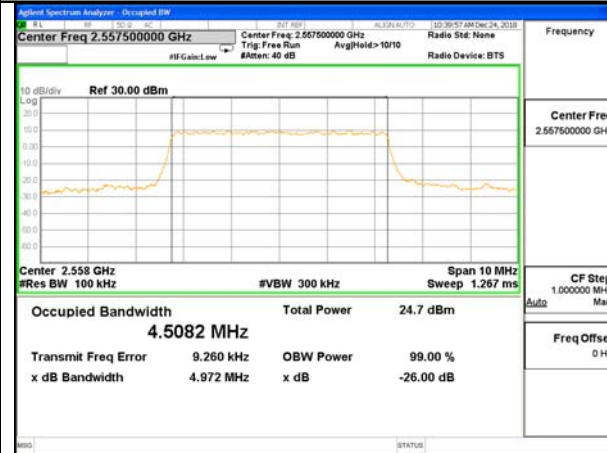

Highest Channel / 5MHz / QPSK

Highest Channel / 5MHz / 16QAM

LTE band 40 (99% and -26 Bandwidth)

2350MHz -2360MHz

LTE band 40 (99% and -26 Bandwidth)

Lowest Channel / 5MHz / QPSK

Lowest Channel / 5MHz / 16QAM

Middle Channel / 5MHz / QPSK

Middle Channel / 5MHz / 16QAM

Highest Channel / 5MHz / QPSK

Highest Channel / 5MHz / 16QAM

LTE band 40 (99% and -26 Bandwidth)

Middle Channel / 10MHz / QPSK

Middle Channel / 10MHz / 16QAM

LTE band 41

LTE band 41 (99% and -26 Bandwidth)

Lowest Channel / 5MHz / QPSK

Lowest Channel / 5MHz / 16QAM

Middle Channel / 5MHz / QPSK

Middle Channel / 5MHz / 16QAM

Highest Channel / 5MHz / QPSK

Highest Channel / 5MHz / 16QAM