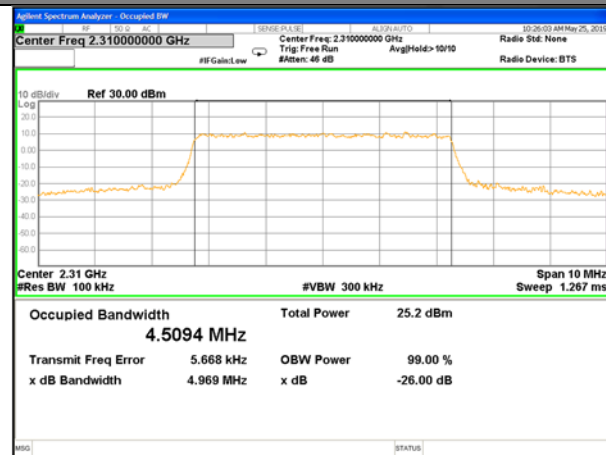

LTE band 7

LTE band 7 (99% and -26 Bandwidth)

LTE band 38

LTE band 38 (99% and -26 Bandwidth)

LTE band 38

LTE band 38 (99% and -26 Bandwidth)

LTE band 38

LTE band 38 (99% and -26 Bandwidth)

LTE band 38

LTE band 38 (99% and -26 Bandwidth)

LTE Band 40
2305MHz - 2315MHz

LTE band 40 (99% and -26 Bandwidth)

Lowest Channel / 5MHz / QPSK

Lowest Channel / 5MHz / 16QAM

Middle Channel / 5MHz / QPSK

Middle Channel / 5MHz / 16QAM

Highest Channel / 5MHz / QPSK

Highest Channel / 5MHz / 16QAM

LTE band 40 (99% and -26 Bandwidth)

2350MHz -2360MHz

LTE band 40 (99% and -26 Bandwidth)

Lowest Channel / 5MHz / QPSK

Lowest Channel / 5MHz / 16QAM