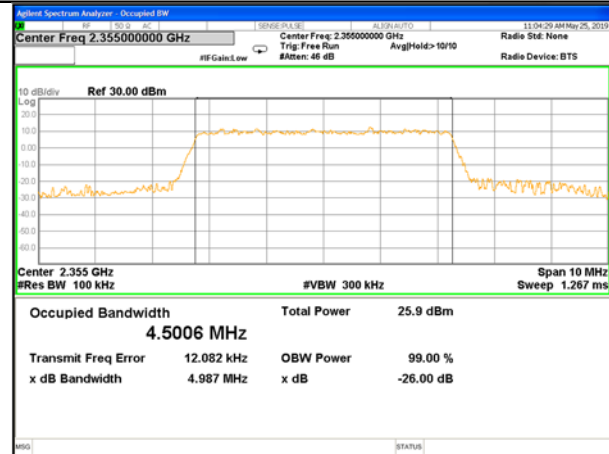

Middle Channel / 5MHz / QPSK