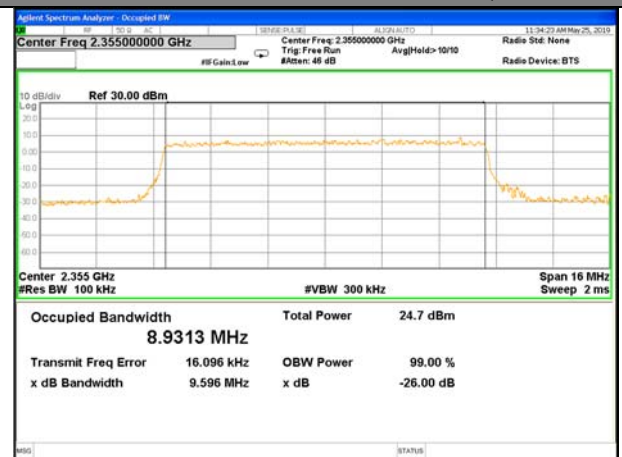

Middle Channel / 5MHz / QPSK

Middle Channel / 5MHz / 16QAM

Highest Channel / 5MHz / QPSK

Highest Channel / 5MHz / 16QAM

LTE band 40 (99% and -26 Bandwidth)

Middle Channel / 10MHz / QPSK

Middle Channel / 10MHz / 16QAM