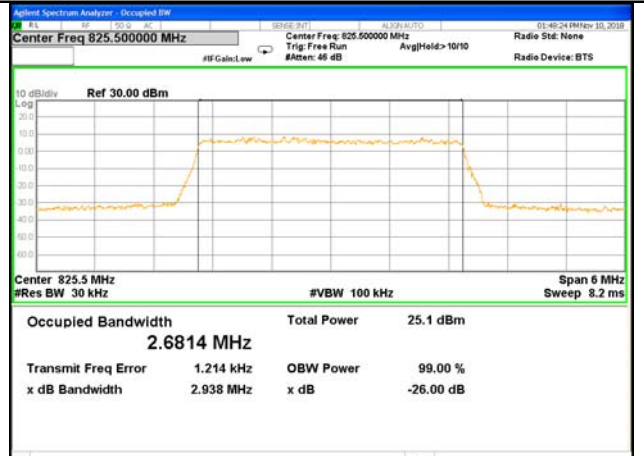

OCCUPIED BANDWIDTH LTE band 5

LTE band 5 (99% and -26 Bandwidth)

LTE band 5

LTE band 5 (99% and -26 Bandwidth)

Lowest Channel / 3MHz / QPSK

Lowest Channel / 3MHz / 16QAM

Middle Channel / 3MHz / QPSK

Middle Channel / 3MHz / 16QAM

Highest Channel / 3MHz / QPSK

Highest Channel / 3MHz / 16QAM

LTE band 5

LTE band 5 (99% and -26 Bandwidth)

Lowest Channel / 5MHz / QPSK

Lowest Channel / 5MHz / 16QAM

Middle Channel / 5MHz / QPSK

Middle Channel / 5MHz / 16QAM

Highest Channel / 5MHz / QPSK

Highest Channel / 5MHz / 16QAM

LTE band 5

LTE band 5 (99% and -26 Bandwidth)

LTE band 7

LTE band 7 (99% and -26 Bandwidth)

Lowest Channel / 5MHz / QPSK

Lowest Channel / 5MHz / 16QAM