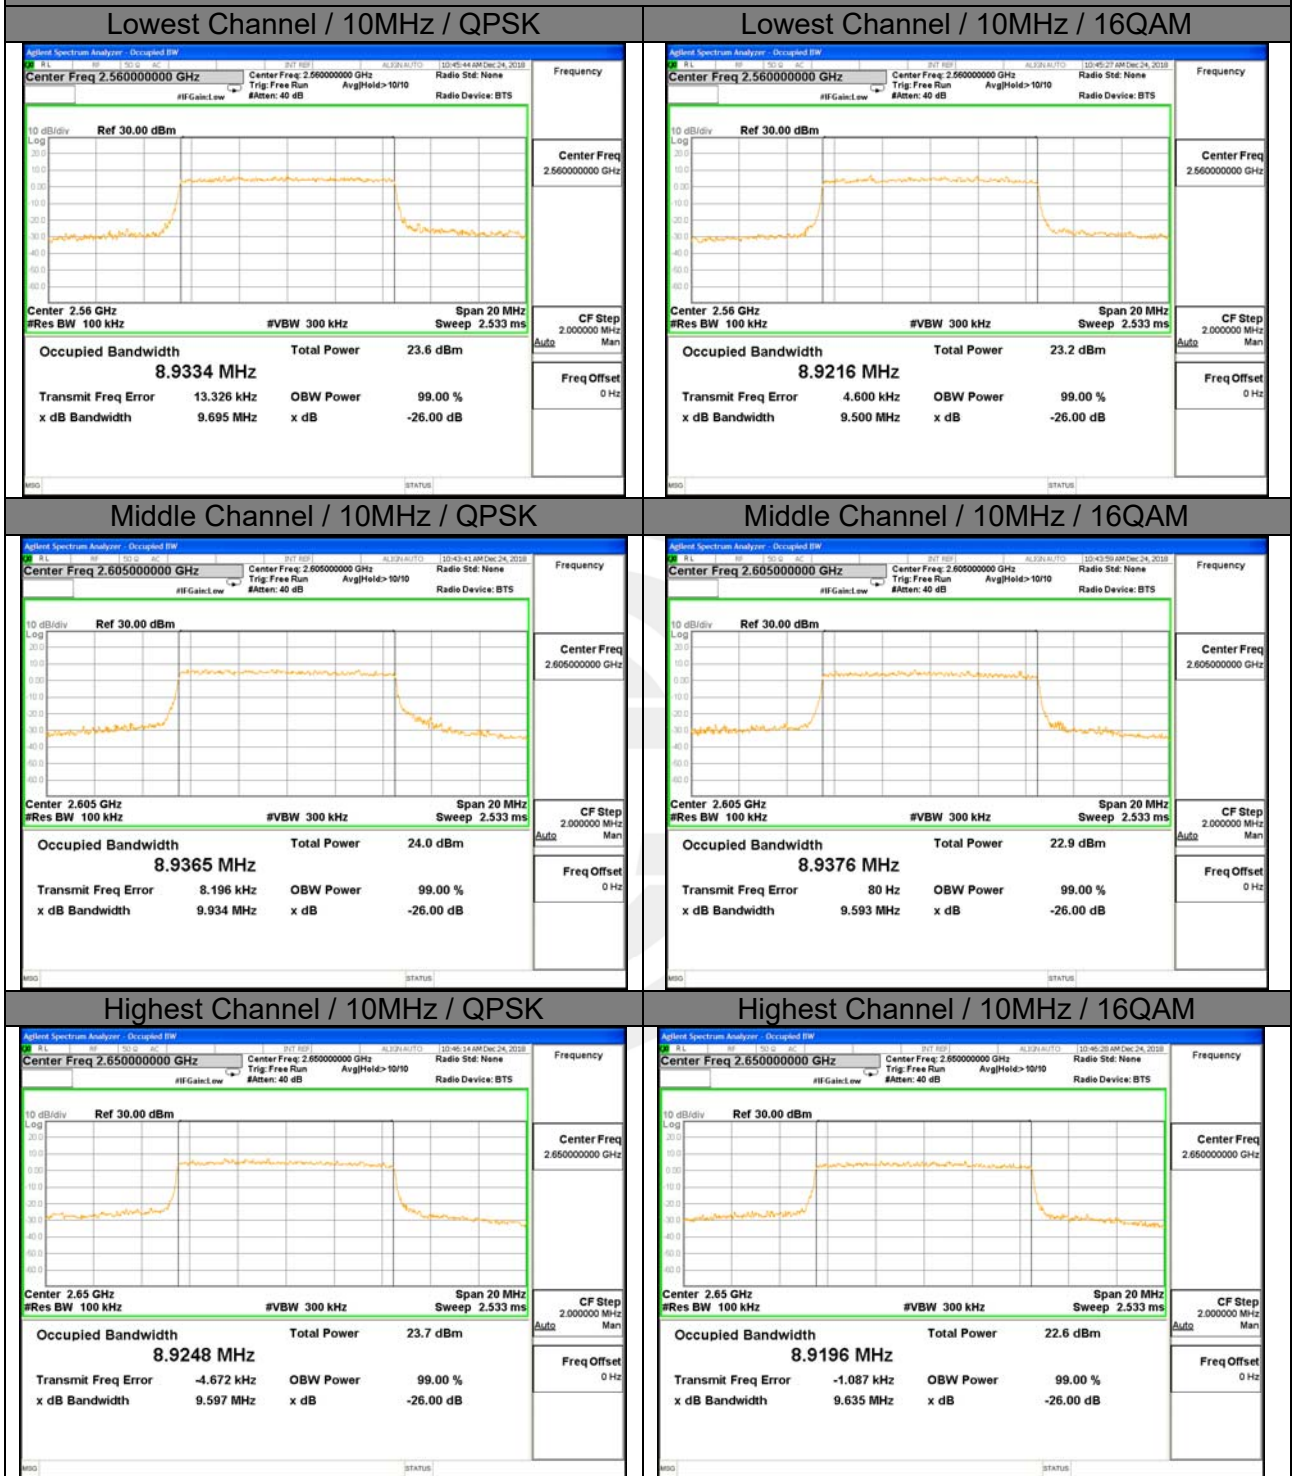

Highest Channel / 3MHz / QPSK

Highest Channel / 3MHz / 16QAM

LTE band 5

LTE band 5 (99% and -26 Bandwidth)

Lowest Channel / 5MHz / QPSK

Lowest Channel / 5MHz / 16QAM

Middle Channel / 5MHz / QPSK

Middle Channel / 5MHz / 16QAM

Middle Channel / 5MHz / QPSK

Middle Channel / 5MHz / 16QAM

Highest Channel / 5MHz / QPSK

Highest Channel / 5MHz / 16QAM

LTE band 40 (99% and -26 Bandwidth)

Middle Channel / 10MHz / QPSK

Middle Channel / 10MHz / 16QAM

LTE band 41

LTE band 41 (99% and -26 Bandwidth)

Lowest Channel / 5MHz / QPSK

Lowest Channel / 5MHz / 16QAM

Middle Channel / 5MHz / QPSK

Middle Channel / 5MHz / 16QAM

Highest Channel / 5MHz / QPSK

Highest Channel / 5MHz / 16QAM

LTE band 41

LTE band 41 (99% and -26 Bandwidth)

LTE band 41

LTE band 41 (99% and -26 Bandwidth)

LTE band 41

LTE band 41 (99% and -26 Bandwidth)