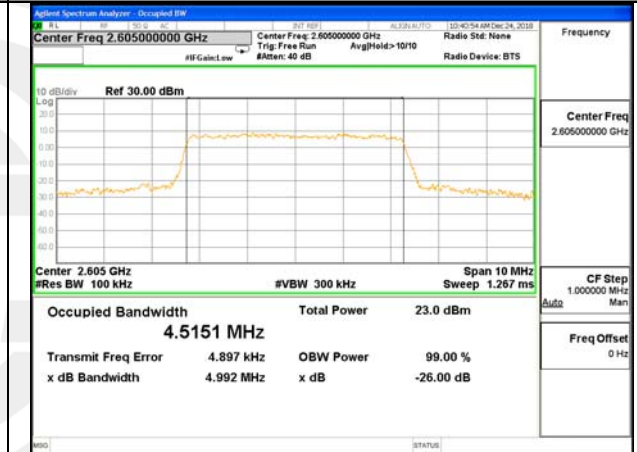

LTE band 41

LTE band 41 (99% and -26 Bandwidth)

Lowest Channel / 5MHz / QPSK

Lowest Channel / 5MHz / 16QAM

Middle Channel / 5MHz / QPSK

Middle Channel / 5MHz / 16QAM

Highest Channel / 5MHz / QPSK

Highest Channel / 5MHz / 16QAM