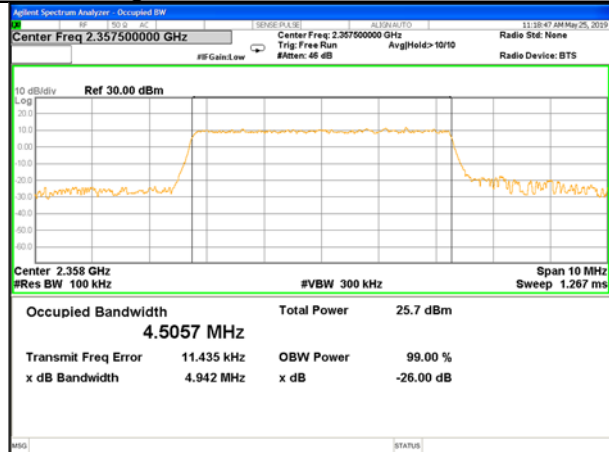

Highest Channel / 5MHz / QPSK

Highest Channel / 5MHz / 16QAM

LTE band 40 (99% and -26 Bandwidth)

2350MHz -2360MHz

LTE band 40 (99% and -26 Bandwidth)

Lowest Channel / 5MHz / QPSK

Lowest Channel / 5MHz / 16QAM

Middle Channel / 5MHz / QPSK

Middle Channel / 5MHz / 16QAM

Highest Channel / 5MHz / QPSK

Highest Channel / 5MHz / 16QAM

LTE band 40 (99% and -26 Bandwidth)

Middle Channel / 10MHz / QPSK

Middle Channel / 10MHz / 16QAM