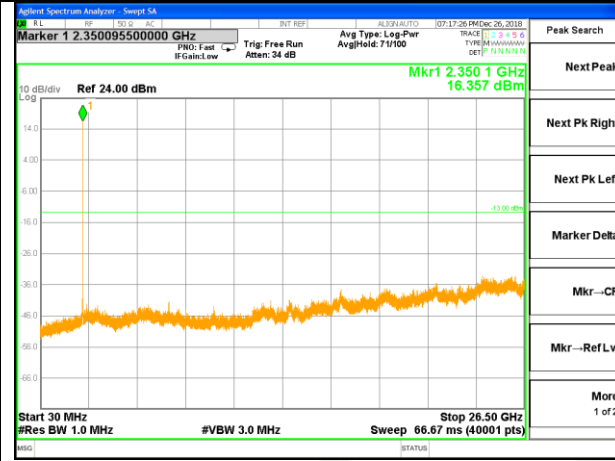

LTE BAND 38

LTE Band 38 / 20MHz /Emission

Lowest Channel / QPSK

Lowest Channel / 16QAM

Middle Channel / QPSK

Middle Channel / 16QAM

Highest Channel / QPSK

Highest Channel / 16QAM

LTE BAND 40

LTE Band 40 / 5MHz /Emission

Lowest Channel / QPSK

Lowest Channel / 16QAM

Middle Channel / QPSK

Middle Channel / 16QAM

Highest Channel / QPSK

Highest Channel / 16QAM

LTE BAND 40

LTE Band 40 / 10MHz /Emission

Lowest Channel / QPSK

Lowest Channel / 16QAM

Middle Channel / QPSK

Middle Channel / 16QAM

Highest Channel / QPSK

Highest Channel / 16QAM