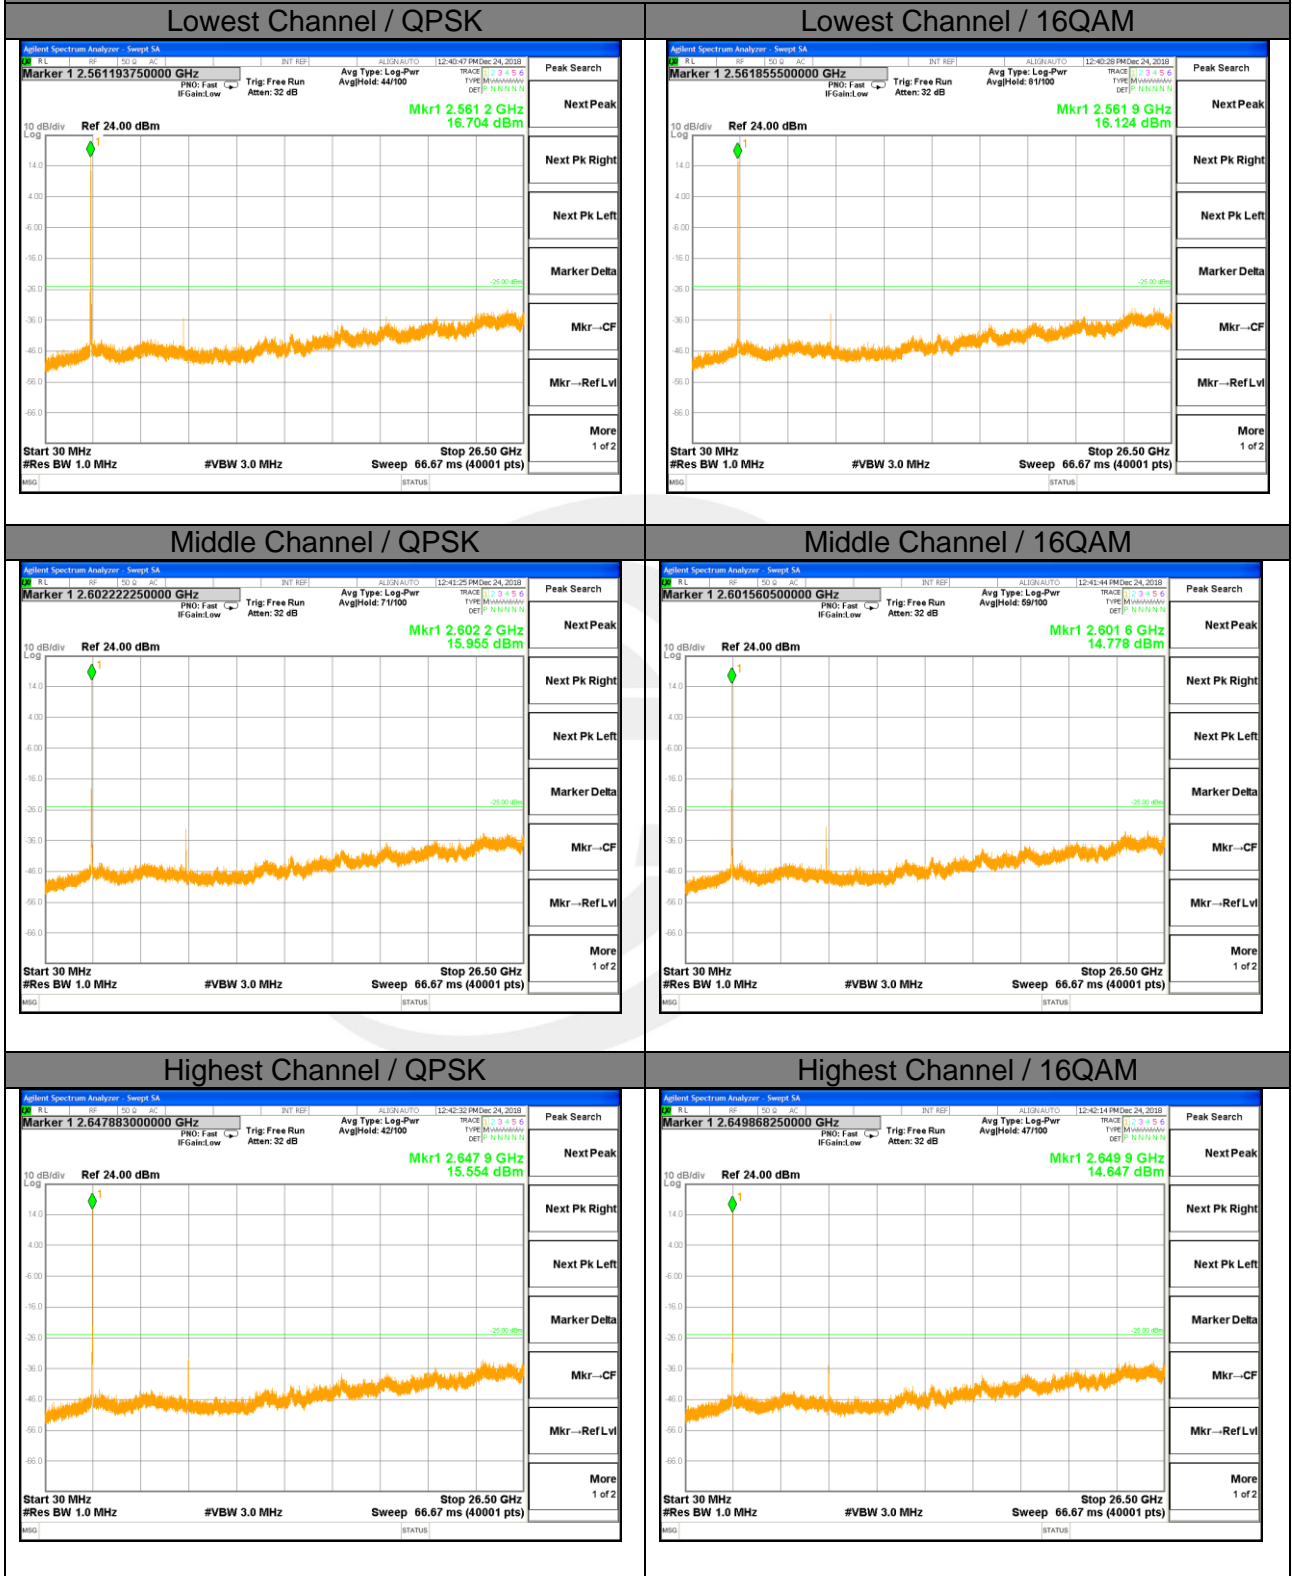

LTE BAND 40

LTE Band 40 / 15MHz /Emission

LTE BAND 40

LTE Band 40 / 20MHz /Emission

Lowest Channel / QPSK

Lowest Channel / 16QAM

Middle Channel / QPSK

Middle Channel / 16QAM

Highest Channel / QPSK

Highest Channel / 16QAM

LTE BAND 41

LTE Band 41 / 5MHz /Emission

Lowest Channel / QPSK

Lowest Channel / 16QAM

Middle Channel / QPSK

Middle Channel / 16QAM

Highest Channel / QPSK

Highest Channel / 16QAM

LTE BAND 41

LTE Band 41 / 10MHz /Emission

LTE BAND 41

LTE Band 41 / 15MHz /Emission

Lowest Channel / QPSK

Lowest Channel / 16QAM

Middle Channel / QPSK

Middle Channel / 16QAM

Highest Channel / QPSK

Highest Channel / 16QAM

LTE BAND 41

LTE Band 41 / 20MHz /Emission

Lowest Channel / QPSK

Lowest Channel / 16QAM