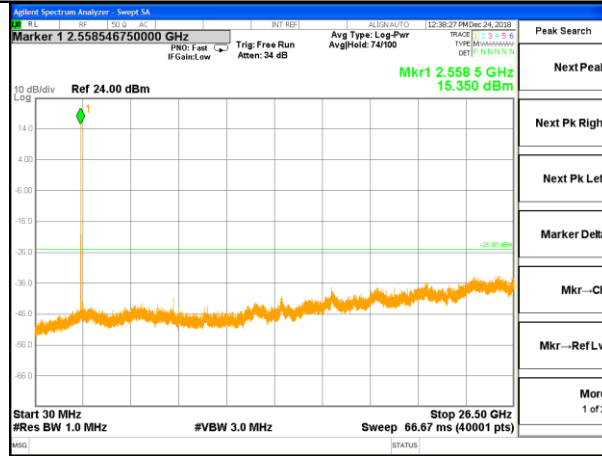

LTE BAND 40

LTE Band 40 / 15MHz /Emission

LTE BAND 40

LTE Band 40 / 20MHz /Emission

Lowest Channel / QPSK

Lowest Channel / 16QAM

Middle Channel / QPSK

Middle Channel / 16QAM

Highest Channel / QPSK

Highest Channel / 16QAM

LTE BAND 41

LTE Band 41 / 5MHz /Emission

Lowest Channel / QPSK

Lowest Channel / 16QAM

Middle Channel / QPSK

Middle Channel / 16QAM

Highest Channel / QPSK

Highest Channel / 16QAM

LTE BAND 41

LTE Band 41 / 10MHz /Emission

LTE BAND 41

LTE Band 41 / 15MHz /Emission

Lowest Channel / QPSK

Lowest Channel / 16QAM