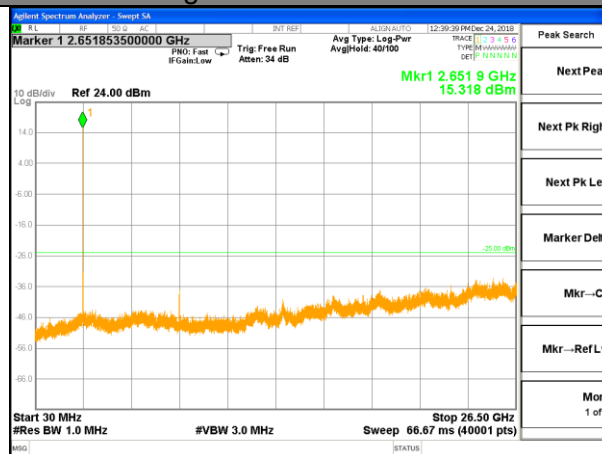

LTE BAND 40

LTE Band 40 / 15MHz /Emission

LTE BAND 40

LTE Band 40 / 20MHz /Emission

Lowest Channel / QPSK

Lowest Channel / 16QAM

Middle Channel / QPSK

Middle Channel / 16QAM

Highest Channel / QPSK

Highest Channel / 16QAM

LTE BAND 41

LTE Band 41 / 5MHz /Emission

Lowest Channel / QPSK

Lowest Channel / 16QAM

Middle Channel / QPSK

Middle Channel / 16QAM

Highest Channel / QPSK

Highest Channel / 16QAM

LTE BAND 41

LTE Band 41 / 10MHz /Emission

LTE BAND 41

LTE Band 41 / 15MHz /Emission

Lowest Channel / QPSK

Lowest Channel / 16QAM