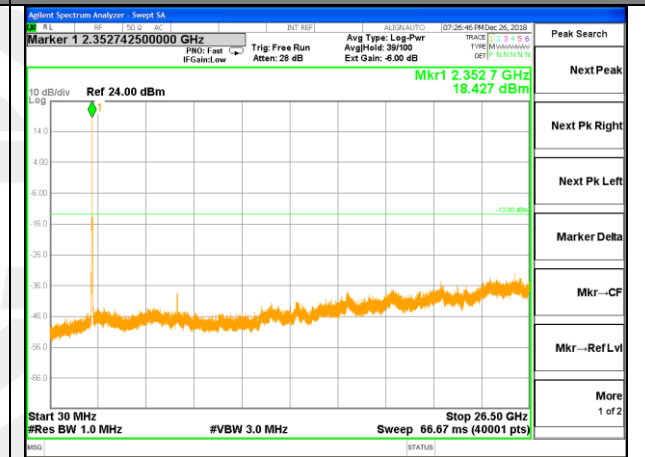

LTE BAND 40

LTE Band 40 / 10MHz /Emission

Lowest Channel / QPSK

Lowest Channel / 16QAM

Middle Channel / QPSK

Middle Channel / 16QAM

Highest Channel / QPSK

Highest Channel / 16QAM

LTE BAND 40

LTE Band 40 / 15MHz /Emission

LTE BAND 40

LTE Band 40 / 20MHz /Emission

Lowest Channel / QPSK

Lowest Channel / 16QAM

Middle Channel / QPSK

Middle Channel / 16QAM

Highest Channel / QPSK

Highest Channel / 16QAM

LTE BAND 41

LTE Band 41 / 5MHz /Emission

Lowest Channel / QPSK

Lowest Channel / 16QAM

Middle Channel / QPSK

Middle Channel / 16QAM