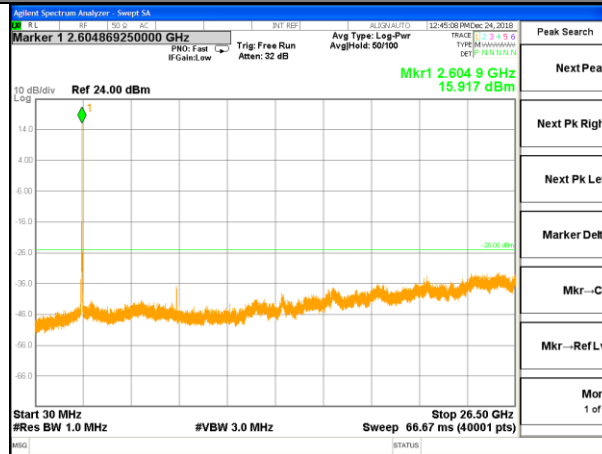

Highest Channel / QPSK

Highest Channel / 16QAM

LTE BAND 41

LTE Band 41 / 5MHz /Emission

Lowest Channel / QPSK

Lowest Channel / 16QAM

Middle Channel / QPSK

Middle Channel / 16QAM

Highest Channel / QPSK

Highest Channel / 16QAM

LTE BAND 41

LTE Band 41 / 10MHz /Emission

LTE BAND 41

LTE Band 41 / 15MHz /Emission

Lowest Channel / QPSK

Lowest Channel / 16QAM

Middle Channel / QPSK

Middle Channel / 16QAM

Highest Channel / QPSK

Highest Channel / 16QAM

LTE BAND 41

LTE Band 41 / 20MHz /Emission

Lowest Channel / QPSK

Lowest Channel / 16QAM