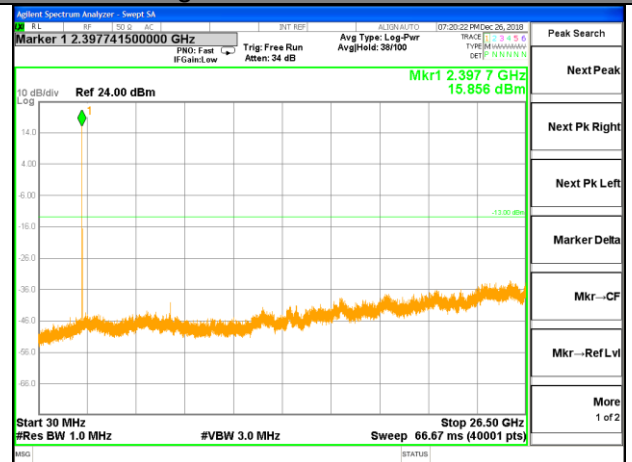

LTE BAND 38

LTE Band 38 / 20MHz /Emission

Lowest Channel / QPSK

Lowest Channel / 16QAM

Middle Channel / QPSK

Middle Channel / 16QAM

Highest Channel / QPSK

Highest Channel / 16QAM

LTE BAND 40

LTE Band 40 / 5MHz /Emission

Lowest Channel / QPSK

Lowest Channel / 16QAM

Middle Channel / QPSK

Middle Channel / 16QAM

Highest Channel / QPSK

Highest Channel / 16QAM

LTE BAND 40

LTE Band 40 / 10MHz /Emission

Lowest Channel / QPSK

Lowest Channel / 16QAM

Middle Channel / QPSK

Middle Channel / 16QAM

Highest Channel / QPSK

Highest Channel / 16QAM