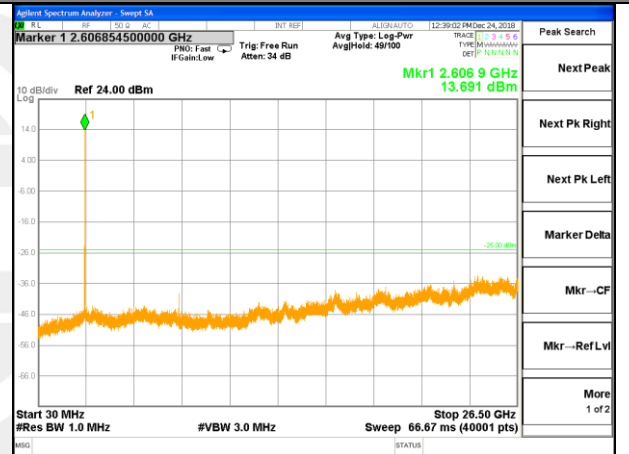

LTE BAND 40

LTE Band 40 / 15MHz /Emission

LTE BAND 40

LTE Band 40 / 20MHz /Emission

Lowest Channel / QPSK

Lowest Channel / 16QAM

Middle Channel / QPSK

Middle Channel / 16QAM

Highest Channel / QPSK

Highest Channel / 16QAM

LTE BAND 41

LTE Band 41 / 5MHz /Emission

Lowest Channel / QPSK

Lowest Channel / 16QAM

Middle Channel / QPSK

Middle Channel / 16QAM

Highest Channel / QPSK

Highest Channel / 16QAM

LTE BAND 41

LTE Band 41 / 10MHz /Emission

LTE BAND 41

LTE Band 41 / 15MHz /Emission

Lowest Channel / QPSK

Lowest Channel / 16QAM