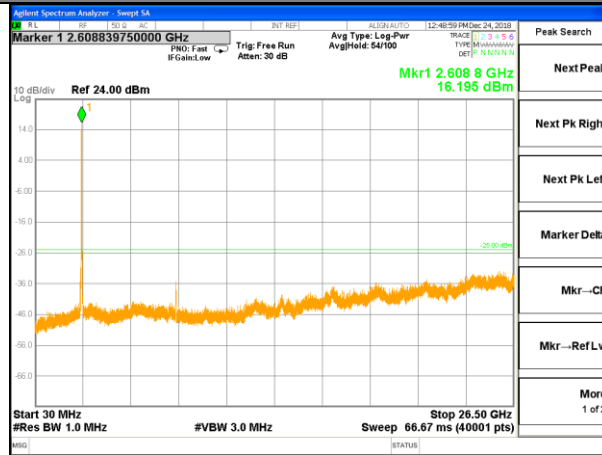

Highest Channel / QPSK

Highest Channel / 16QAM

LTE BAND 41

LTE Band 41 / 10MHz /Emission

LTE BAND 41

LTE Band 41 / 15MHz /Emission

Lowest Channel / QPSK

Lowest Channel / 16QAM

Middle Channel / QPSK

Middle Channel / 16QAM

Highest Channel / QPSK

Highest Channel / 16QAM

LTE BAND 41

LTE Band 41 / 20MHz /Emission

Lowest Channel / QPSK

Lowest Channel / 16QAM

Middle Channel / QPSK

Middle Channel / 16QAM

Highest Channel / QPSK

Highest Channel / 16QAM