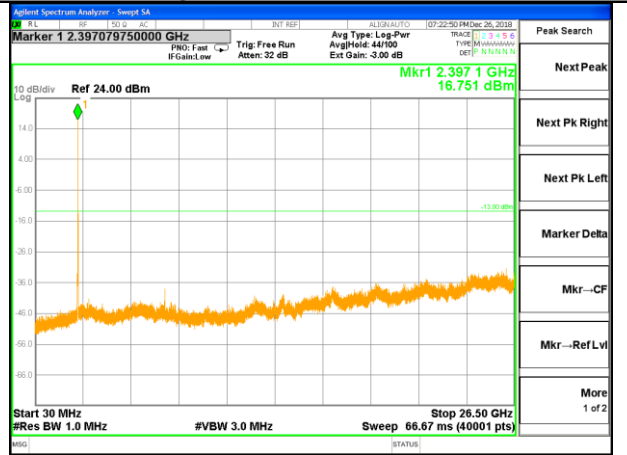

LTE BAND 40

LTE Band 40 / 5MHz /Emission

Lowest Channel / QPSK

Lowest Channel / 16QAM

Middle Channel / QPSK

Middle Channel / 16QAM

Highest Channel / QPSK

Highest Channel / 16QAM

LTE BAND 40

LTE Band 40 / 10MHz /Emission

Lowest Channel / QPSK

Lowest Channel / 16QAM

Middle Channel / QPSK

Middle Channel / 16QAM

Highest Channel / QPSK

Highest Channel / 16QAM

LTE BAND 40

LTE Band 40 / 15MHz /Emission

LTE BAND 40

LTE Band 40 / 20MHz /Emission

Lowest Channel / QPSK

Lowest Channel / 16QAM

Middle Channel / QPSK

Middle Channel / 16QAM

Highest Channel / QPSK

Highest Channel / 16QAM

LTE BAND 41

LTE Band 41 / 5MHz /Emission

Lowest Channel / QPSK

Lowest Channel / 16QAM

Middle Channel / QPSK

Middle Channel / 16QAM