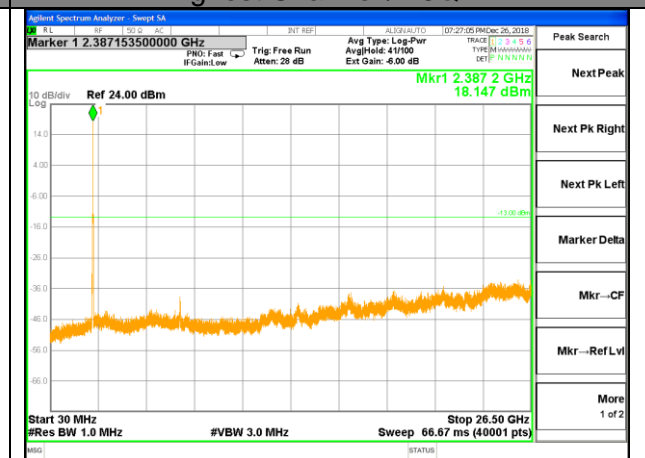

LTE BAND 40

LTE Band 40 / 10MHz /Emission

Lowest Channel / QPSK

Lowest Channel / 16QAM

Middle Channel / QPSK

Middle Channel / 16QAM

Highest Channel / QPSK

Highest Channel / 16QAM

LTE BAND 40

LTE Band 40 / 15MHz /Emission

LTE BAND 40

LTE Band 40 / 20MHz /Emission

Lowest Channel / QPSK

Lowest Channel / 16QAM

Middle Channel / QPSK

Middle Channel / 16QAM

Highest Channel / QPSK

Highest Channel / 16QAM

LTE BAND 41

LTE Band 41 / 5MHz /Emission

Lowest Channel / QPSK

Lowest Channel / 16QAM

Middle Channel / QPSK

Middle Channel / 16QAM