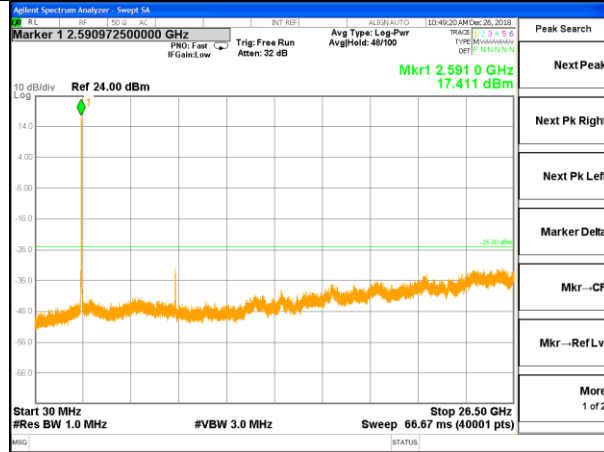

LTE BAND 38

LTE Band 38 / 15MHz /Emission

Lowest Channel / QPSK

Lowest Channel / 16QAM

Middle Channel / QPSK

Middle Channel / 16QAM

Highest Channel / QPSK

Highest Channel / 16QAM

LTE BAND 38

LTE Band 38 / 20MHz /Emission

Lowest Channel / QPSK

Lowest Channel / 16QAM

Middle Channel / QPSK

Middle Channel / 16QAM

Highest Channel / QPSK

Highest Channel / 16QAM

LTE BAND 40

LTE Band 40 / 5MHz /Emission

Lowest Channel / QPSK

Lowest Channel / 16QAM

Middle Channel / QPSK

Middle Channel / 16QAM

Highest Channel / QPSK

Highest Channel / 16QAM