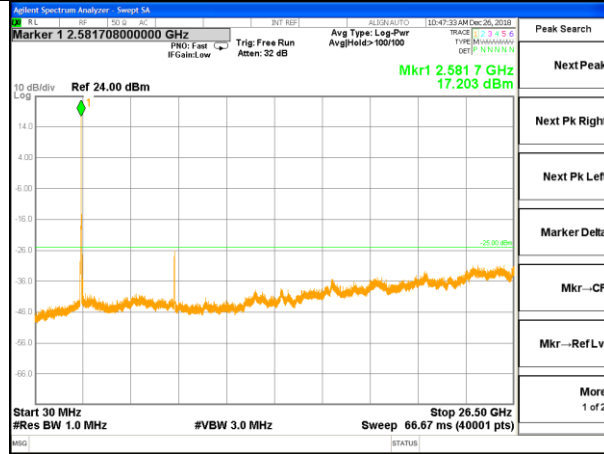

LTE BAND 38

LTE Band 38 / 15MHz /Emission

Lowest Channel / QPSK

Lowest Channel / 16QAM

Middle Channel / QPSK

Middle Channel / 16QAM

Highest Channel / QPSK

Highest Channel / 16QAM

LTE BAND 38

LTE Band 38 / 20MHz /Emission

Lowest Channel / QPSK

Lowest Channel / 16QAM

Middle Channel / QPSK

Middle Channel / 16QAM

Highest Channel / QPSK

Highest Channel / 16QAM

LTE BAND 40

LTE Band 40 / 5MHz /Emission

Lowest Channel / QPSK

Lowest Channel / 16QAM

Middle Channel / QPSK

Middle Channel / 16QAM

Highest Channel / QPSK

Highest Channel / 16QAM