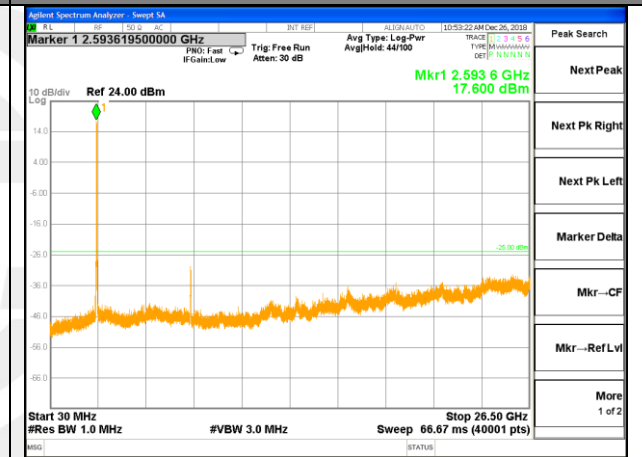

LTE BAND 38

LTE Band 38 / 15MHz /Emission

Lowest Channel / QPSK

Lowest Channel / 16QAM

Middle Channel / QPSK

Middle Channel / 16QAM

Highest Channel / QPSK

Highest Channel / 16QAM

LTE BAND 38

LTE Band 38 / 20MHz /Emission

Lowest Channel / QPSK

Lowest Channel / 16QAM

Middle Channel / QPSK

Middle Channel / 16QAM

Highest Channel / QPSK

Highest Channel / 16QAM

LTE BAND 40

LTE Band 40 / 5MHz /Emission

Lowest Channel / QPSK

Lowest Channel / 16QAM

Middle Channel / QPSK

Middle Channel / 16QAM

Highest Channel / QPSK

Highest Channel / 16QAM

LTE BAND 40

LTE Band 40 / 10MHz /Emission

Lowest Channel / QPSK

Lowest Channel / 16QAM

Middle Channel / QPSK

Middle Channel / 16QAM

Highest Channel / QPSK

Highest Channel / 16QAM