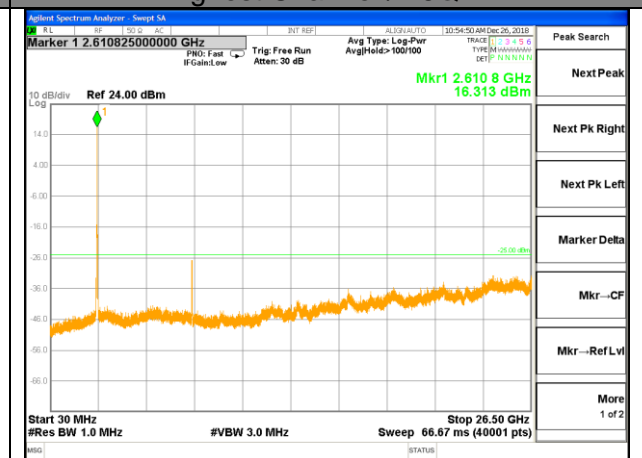

LTE BAND 38

LTE Band 38 / 15MHz /Emission

Lowest Channel / QPSK

Lowest Channel / 16QAM

Middle Channel / QPSK

Middle Channel / 16QAM

Highest Channel / QPSK

Highest Channel / 16QAM

LTE BAND 38

LTE Band 38 / 20MHz /Emission

Lowest Channel / QPSK

Lowest Channel / 16QAM

Middle Channel / QPSK

Middle Channel / 16QAM

Highest Channel / QPSK

Highest Channel / 16QAM

LTE BAND 40

LTE Band 40 / 5MHz /Emission

Lowest Channel / QPSK

Lowest Channel / 16QAM

Middle Channel / QPSK

Middle Channel / 16QAM

Highest Channel / QPSK

Highest Channel / 16QAM

LTE BAND 40

LTE Band 40 / 10MHz /Emission

Lowest Channel / QPSK

Lowest Channel / 16QAM

Middle Channel / QPSK

Middle Channel / 16QAM

Highest Channel / QPSK

Highest Channel / 16QAM