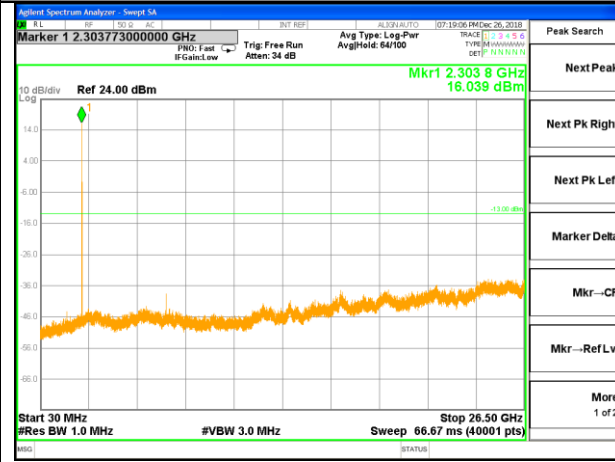

LTE BAND 38

LTE Band 38 / 15MHz /Emission

Lowest Channel / QPSK

Lowest Channel / 16QAM

Middle Channel / QPSK

Middle Channel / 16QAM

Highest Channel / QPSK

Highest Channel / 16QAM

LTE BAND 38

LTE Band 38 / 20MHz /Emission

Lowest Channel / QPSK

Lowest Channel / 16QAM

Middle Channel / QPSK

Middle Channel / 16QAM

Highest Channel / QPSK

Highest Channel / 16QAM

LTE BAND 40

LTE Band 40 / 5MHz /Emission

Lowest Channel / QPSK

Lowest Channel / 16QAM

Middle Channel / QPSK

Middle Channel / 16QAM

Highest Channel / QPSK

Highest Channel / 16QAM

LTE BAND 40

LTE Band 40 / 10MHz /Emission

Lowest Channel / QPSK

Lowest Channel / 16QAM

Middle Channel / QPSK

Middle Channel / 16QAM

Highest Channel / QPSK

Highest Channel / 16QAM