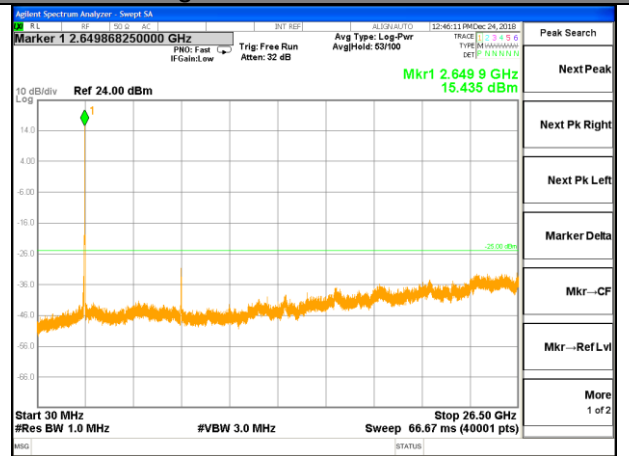

Highest Channel / QPSK

Highest Channel / 16QAM

LTE BAND 41

LTE Band 41 / 10MHz /Emission

LTE BAND 41

LTE Band 41 / 15MHz /Emission

Lowest Channel / QPSK

Lowest Channel / 16QAM

Middle Channel / QPSK

Middle Channel / 16QAM

Highest Channel / QPSK

Highest Channel / 16QAM

LTE BAND 41

LTE Band 41 / 20MHz /Emission

Lowest Channel / QPSK

Lowest Channel / 16QAM

Middle Channel / QPSK

Middle Channel / 16QAM

Highest Channel / QPSK

Highest Channel / 16QAM