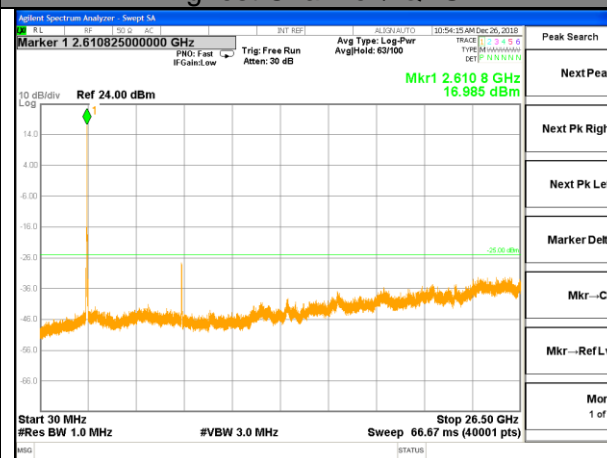

LTE BAND 38

LTE Band 38 / 15MHz /Emission

Lowest Channel / QPSK

Lowest Channel / 16QAM

Middle Channel / QPSK

Middle Channel / 16QAM

Highest Channel / QPSK

Highest Channel / 16QAM

LTE BAND 38

LTE Band 38 / 20MHz /Emission

Lowest Channel / QPSK

Lowest Channel / 16QAM

Middle Channel / QPSK

Middle Channel / 16QAM

Highest Channel / QPSK

Highest Channel / 16QAM

LTE BAND 40

LTE Band 40 / 5MHz /Emission

Lowest Channel / QPSK

Lowest Channel / 16QAM

Middle Channel / QPSK

Middle Channel / 16QAM

Highest Channel / QPSK

Highest Channel / 16QAM

LTE BAND 40

LTE Band 40 / 10MHz /Emission

Lowest Channel / QPSK

Lowest Channel / 16QAM

Middle Channel / QPSK

Middle Channel / 16QAM

Highest Channel / QPSK

Highest Channel / 16QAM