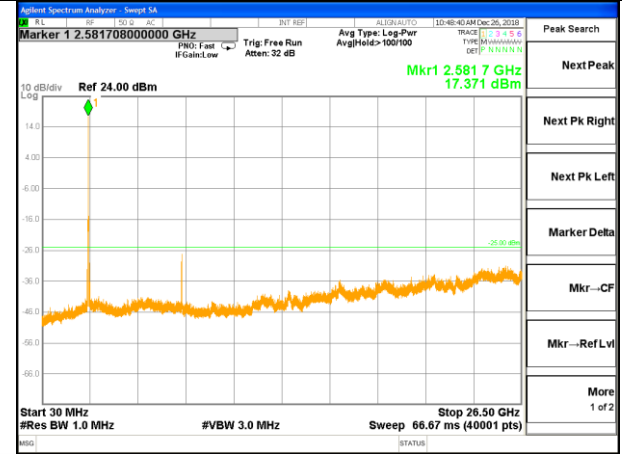

LTE BAND 38

LTE Band 38 / 15MHz /Emission

Lowest Channel / QPSK

Lowest Channel / 16QAM

Middle Channel / QPSK

Middle Channel / 16QAM

Highest Channel / QPSK

Highest Channel / 16QAM

LTE BAND 38

LTE Band 38 / 20MHz /Emission

Lowest Channel / QPSK

Lowest Channel / 16QAM

Middle Channel / QPSK

Middle Channel / 16QAM

Highest Channel / QPSK

Highest Channel / 16QAM

LTE BAND 40

LTE Band 40 / 5MHz /Emission

Lowest Channel / QPSK

Lowest Channel / 16QAM

Middle Channel / QPSK

Middle Channel / 16QAM

Highest Channel / QPSK

Highest Channel / 16QAM