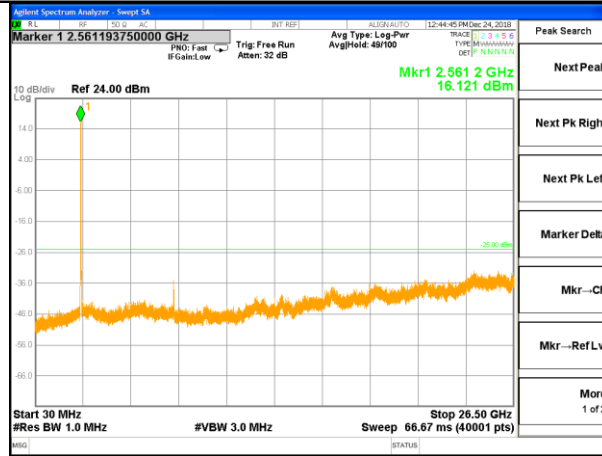

Highest Channel / QPSK

Highest Channel / 16QAM

LTE BAND 41

LTE Band 41 / 5MHz /Emission

Lowest Channel / QPSK

Lowest Channel / 16QAM

Middle Channel / QPSK

Middle Channel / 16QAM

Highest Channel / QPSK

Highest Channel / 16QAM

LTE BAND 41

LTE Band 41 / 10MHz /Emission

LTE BAND 41

LTE Band 41 / 15MHz /Emission

Lowest Channel / QPSK

Lowest Channel / 16QAM

Middle Channel / QPSK

Middle Channel / 16QAM

Highest Channel / QPSK

Highest Channel / 16QAM

LTE BAND 41

LTE Band 41 / 20MHz /Emission

Lowest Channel / QPSK

Lowest Channel / 16QAM