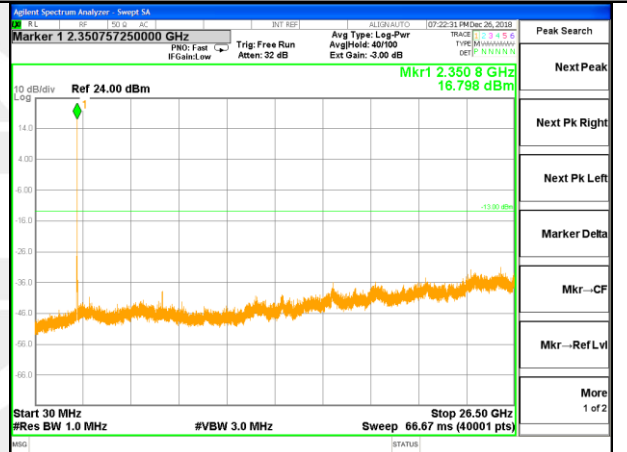

LTE BAND 40

LTE Band 40 / 5MHz /Emission

Lowest Channel / QPSK

Lowest Channel / 16QAM

Middle Channel / QPSK

Middle Channel / 16QAM

Highest Channel / QPSK

Highest Channel / 16QAM

LTE BAND 40

LTE Band 40 / 10MHz /Emission

Lowest Channel / QPSK

Lowest Channel / 16QAM

Middle Channel / QPSK

Middle Channel / 16QAM

Highest Channel / QPSK

Highest Channel / 16QAM

LTE BAND 40

LTE Band 40 / 15MHz /Emission

LTE BAND 40

LTE Band 40 / 20MHz /Emission

Lowest Channel / QPSK

Lowest Channel / 16QAM

Middle Channel / QPSK

Middle Channel / 16QAM