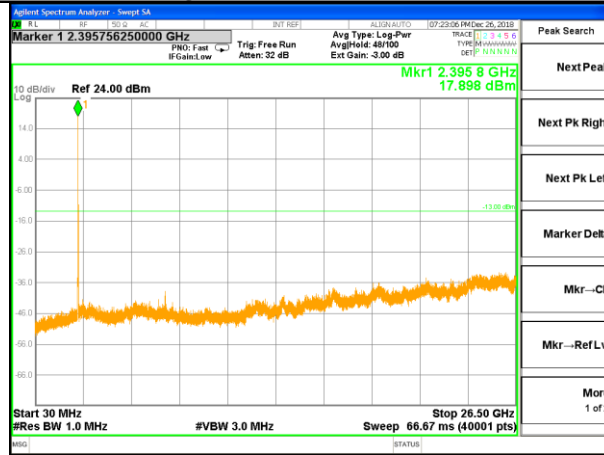

LTE BAND 40

LTE Band 40 / 5MHz /Emission

Lowest Channel / QPSK

Lowest Channel / 16QAM

Middle Channel / QPSK

Middle Channel / 16QAM

Highest Channel / QPSK

Highest Channel / 16QAM

LTE BAND 40

LTE Band 40 / 10MHz /Emission

Lowest Channel / QPSK

Lowest Channel / 16QAM

Middle Channel / QPSK

Middle Channel / 16QAM

Highest Channel / QPSK

Highest Channel / 16QAM

LTE BAND 40

LTE Band 40 / 15MHz /Emission

LTE BAND 40

LTE Band 40 / 20MHz /Emission

Lowest Channel / QPSK

Lowest Channel / 16QAM

Middle Channel / QPSK

Middle Channel / 16QAM