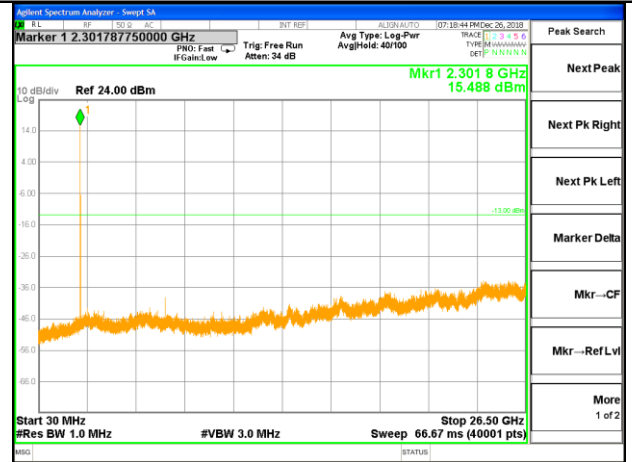

LTE BAND 38

LTE Band 38 / 15MHz /Emission

Lowest Channel / QPSK

Lowest Channel / 16QAM

Middle Channel / QPSK

Middle Channel / 16QAM

Highest Channel / QPSK

Highest Channel / 16QAM

LTE BAND 38

LTE Band 38 / 20MHz /Emission

Lowest Channel / QPSK

Lowest Channel / 16QAM

Middle Channel / QPSK

Middle Channel / 16QAM

Highest Channel / QPSK

Highest Channel / 16QAM

LTE BAND 40

LTE Band 40 / 5MHz /Emission

Lowest Channel / QPSK

Lowest Channel / 16QAM

Middle Channel / QPSK

Middle Channel / 16QAM

Highest Channel / QPSK

Highest Channel / 16QAM

LTE BAND 40

LTE Band 40 / 10MHz /Emission

Lowest Channel / QPSK

Lowest Channel / 16QAM

Middle Channel / QPSK

Middle Channel / 16QAM

Highest Channel / QPSK

Highest Channel / 16QAM