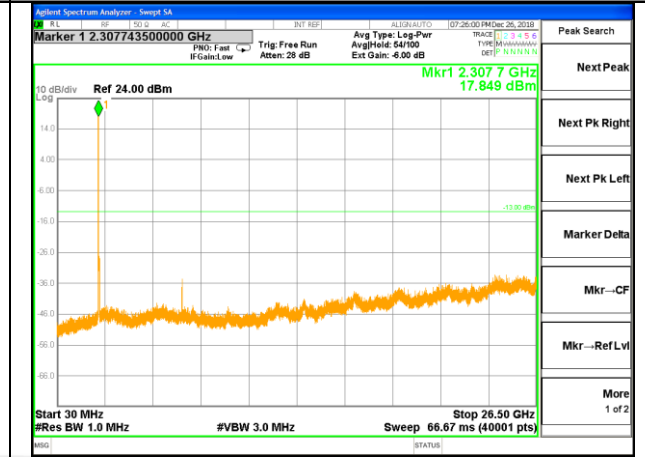

LTE BAND 40

LTE Band 40 / 10MHz /Emission

Lowest Channel / QPSK

Lowest Channel / 16QAM

Middle Channel / QPSK

Middle Channel / 16QAM

Highest Channel / QPSK

Highest Channel / 16QAM

LTE BAND 40

LTE Band 40 / 15MHz /Emission

LTE BAND 40

LTE Band 40 / 20MHz /Emission

Lowest Channel / QPSK

Lowest Channel / 16QAM

Middle Channel / QPSK

Middle Channel / 16QAM

Highest Channel / QPSK

Highest Channel / 16QAM

LTE BAND 41

LTE Band 41 / 5MHz /Emission

Lowest Channel / QPSK

Lowest Channel / 16QAM

Middle Channel / QPSK

Middle Channel / 16QAM