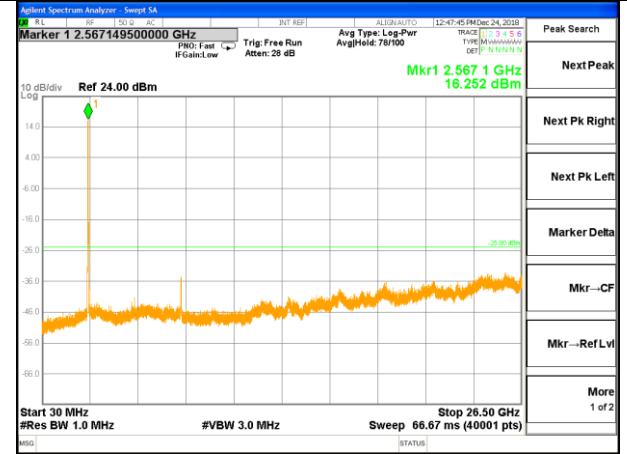

Highest Channel / QPSK

Highest Channel / 16QAM

LTE BAND 41

LTE Band 41 / 10MHz /Emission

LTE BAND 41

LTE Band 41 / 15MHz /Emission

Lowest Channel / QPSK

Lowest Channel / 16QAM

Middle Channel / QPSK

Middle Channel / 16QAM

Highest Channel / QPSK

Highest Channel / 16QAM

LTE BAND 41

LTE Band 41 / 20MHz /Emission

Lowest Channel / QPSK

Lowest Channel / 16QAM

Middle Channel / QPSK

Middle Channel / 16QAM

Highest Channel / QPSK

Highest Channel / 16QAM