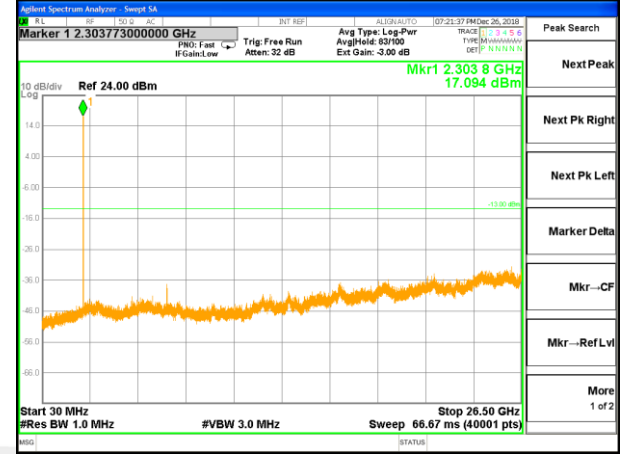

LTE BAND 38

LTE Band 38 / 20MHz /Emission

Lowest Channel / QPSK

Lowest Channel / 16QAM

Middle Channel / QPSK

Middle Channel / 16QAM

Highest Channel / QPSK

Highest Channel / 16QAM

LTE BAND 40

LTE Band 40 / 5MHz /Emission

Lowest Channel / QPSK

Lowest Channel / 16QAM

Middle Channel / QPSK

Middle Channel / 16QAM

Highest Channel / QPSK

Highest Channel / 16QAM

LTE BAND 40

LTE Band 40 / 10MHz /Emission

Lowest Channel / QPSK

Lowest Channel / 16QAM

Middle Channel / QPSK

Middle Channel / 16QAM

Highest Channel / QPSK

Highest Channel / 16QAM