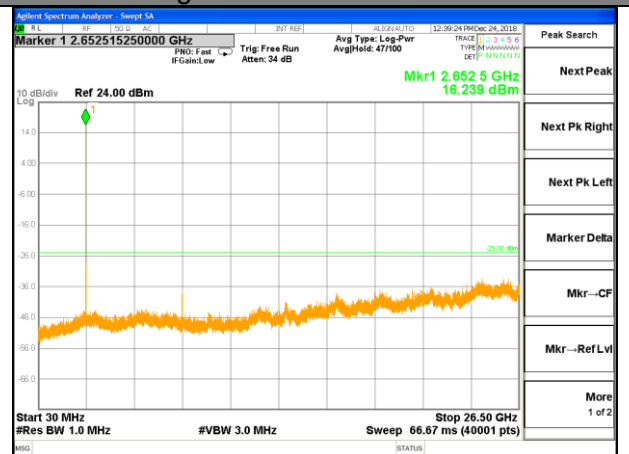

LTE BAND 40

LTE Band 40 / 15MHz /Emission

LTE BAND 40

LTE Band 40 / 20MHz /Emission

Lowest Channel / QPSK

Lowest Channel / 16QAM

Middle Channel / QPSK

Middle Channel / 16QAM

Highest Channel / QPSK

Highest Channel / 16QAM

LTE BAND 41

LTE Band 41 / 5MHz /Emission

Lowest Channel / QPSK

Lowest Channel / 16QAM

Middle Channel / QPSK

Middle Channel / 16QAM

Highest Channel / QPSK

Highest Channel / 16QAM

LTE BAND 41

LTE Band 41 / 10MHz /Emission

LTE BAND 41

LTE Band 41 / 15MHz /Emission

Lowest Channel / QPSK

Lowest Channel / 16QAM