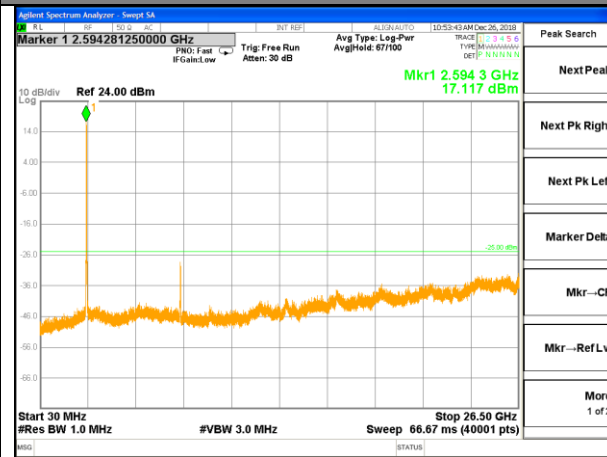

LTE BAND 38

LTE Band 38 / 15MHz /Emission

Lowest Channel / QPSK

Lowest Channel / 16QAM

Middle Channel / QPSK

Middle Channel / 16QAM

Highest Channel / QPSK

Highest Channel / 16QAM

LTE BAND 38

LTE Band 38 / 20MHz /Emission

Lowest Channel / QPSK

Lowest Channel / 16QAM

Middle Channel / QPSK

Middle Channel / 16QAM

Highest Channel / QPSK

Highest Channel / 16QAM

LTE BAND 40

LTE Band 40 / 5MHz /Emission

Lowest Channel / QPSK

Lowest Channel / 16QAM

Middle Channel / QPSK

Middle Channel / 16QAM

Highest Channel / QPSK

Highest Channel / 16QAM

LTE BAND 40

LTE Band 40 / 10MHz /Emission

Lowest Channel / QPSK

Lowest Channel / 16QAM

Middle Channel / QPSK

Middle Channel / 16QAM

Highest Channel / QPSK

Highest Channel / 16QAM