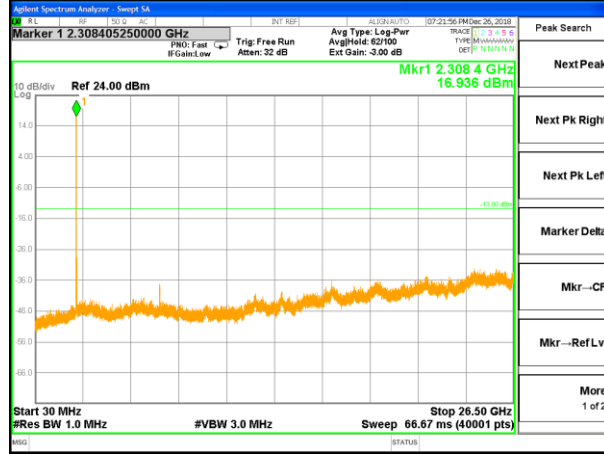

LTE BAND 38

LTE Band 38 / 20MHz /Emission

Lowest Channel / QPSK

Lowest Channel / 16QAM

Middle Channel / QPSK

Middle Channel / 16QAM

Highest Channel / QPSK

Highest Channel / 16QAM

LTE BAND 40

LTE Band 40 / 5MHz /Emission

Lowest Channel / QPSK

Lowest Channel / 16QAM

Middle Channel / QPSK

Middle Channel / 16QAM

Highest Channel / QPSK

Highest Channel / 16QAM

LTE BAND 40

LTE Band 40 / 10MHz /Emission

Lowest Channel / QPSK

Lowest Channel / 16QAM

Middle Channel / QPSK

Middle Channel / 16QAM

Highest Channel / QPSK

Highest Channel / 16QAM