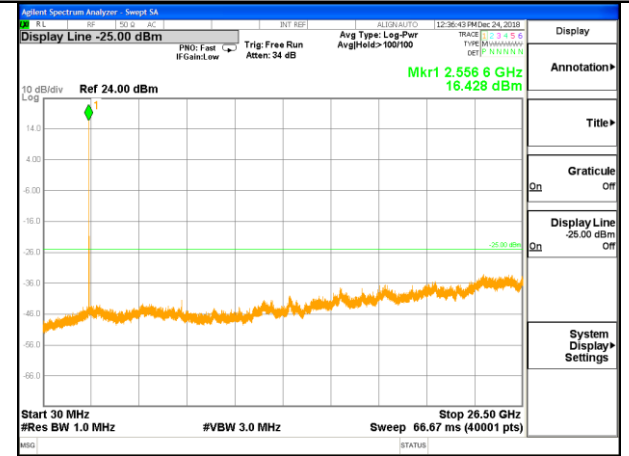

LTE BAND 40

LTE Band 40 / 15MHz /Emission

LTE BAND 40

LTE Band 40 / 20MHz /Emission

Lowest Channel / QPSK

Lowest Channel / 16QAM

Middle Channel / QPSK

Middle Channel / 16QAM

Highest Channel / QPSK

Highest Channel / 16QAM

LTE BAND 41

LTE Band 41 / 5MHz /Emission

Lowest Channel / QPSK

Lowest Channel / 16QAM

Middle Channel / QPSK

Middle Channel / 16QAM

Highest Channel / QPSK

Highest Channel / 16QAM

LTE BAND 41

LTE Band 41 / 10MHz /Emission

LTE BAND 41

LTE Band 41 / 15MHz /Emission

Lowest Channel / QPSK

Lowest Channel / 16QAM