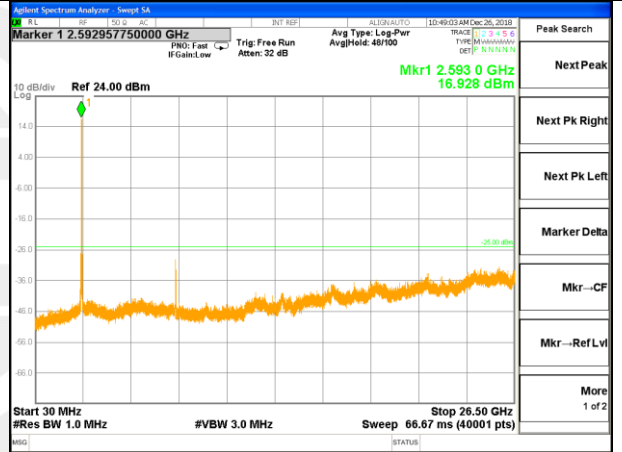

LTE BAND 38

LTE Band 38 / 15MHz /Emission

Lowest Channel / QPSK

Lowest Channel / 16QAM

Middle Channel / QPSK

Middle Channel / 16QAM

Highest Channel / QPSK

Highest Channel / 16QAM

LTE BAND 38

LTE Band 38 / 20MHz /Emission

Lowest Channel / QPSK

Lowest Channel / 16QAM

Middle Channel / QPSK

Middle Channel / 16QAM

Highest Channel / QPSK

Highest Channel / 16QAM

LTE BAND 40

LTE Band 40 / 5MHz /Emission

Lowest Channel / QPSK

Lowest Channel / 16QAM

Middle Channel / QPSK

Middle Channel / 16QAM

Highest Channel / QPSK

Highest Channel / 16QAM