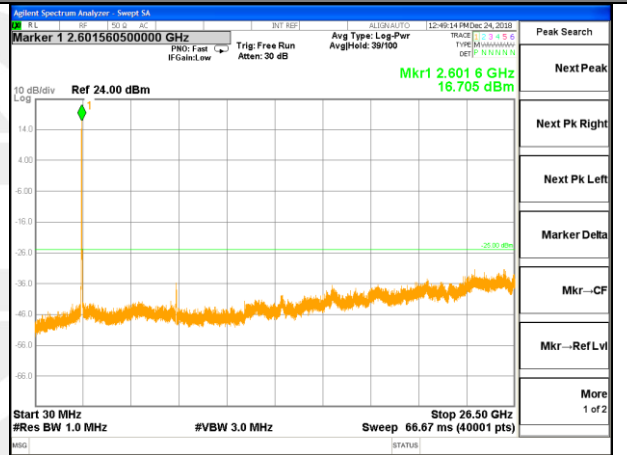

Highest Channel / QPSK

Highest Channel / 16QAM

LTE BAND 41

LTE Band 41 / 10MHz /Emission

LTE BAND 41

LTE Band 41 / 15MHz /Emission

Lowest Channel / QPSK

Lowest Channel / 16QAM

Middle Channel / QPSK

Middle Channel / 16QAM

Highest Channel / QPSK

Highest Channel / 16QAM

LTE BAND 41

LTE Band 41 / 20MHz /Emission

Lowest Channel / QPSK

Lowest Channel / 16QAM

Middle Channel / QPSK

Middle Channel / 16QAM

Highest Channel / QPSK

Highest Channel / 16QAM