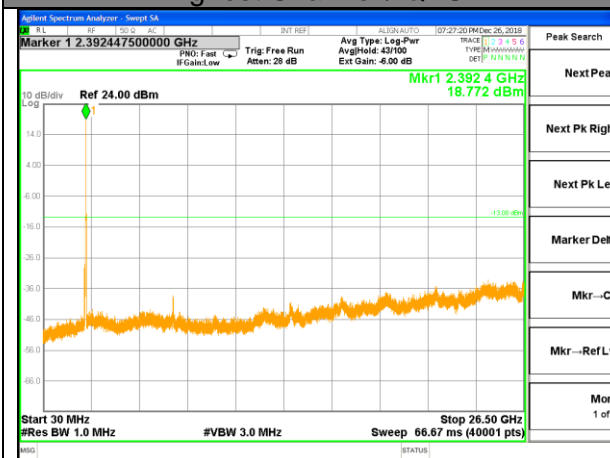

LTE BAND 40

LTE Band 40 / 10MHz /Emission

Lowest Channel / QPSK

Lowest Channel / 16QAM

Middle Channel / QPSK

Middle Channel / 16QAM

Highest Channel / QPSK

Highest Channel / 16QAM

LTE BAND 40

LTE Band 40 / 15MHz /Emission

LTE BAND 40

LTE Band 40 / 20MHz /Emission

Lowest Channel / QPSK

Lowest Channel / 16QAM

Middle Channel / QPSK

Middle Channel / 16QAM

Highest Channel / QPSK

Highest Channel / 16QAM

LTE BAND 41

LTE Band 41 / 5MHz /Emission

Lowest Channel / QPSK

Lowest Channel / 16QAM

Middle Channel / QPSK

Middle Channel / 16QAM