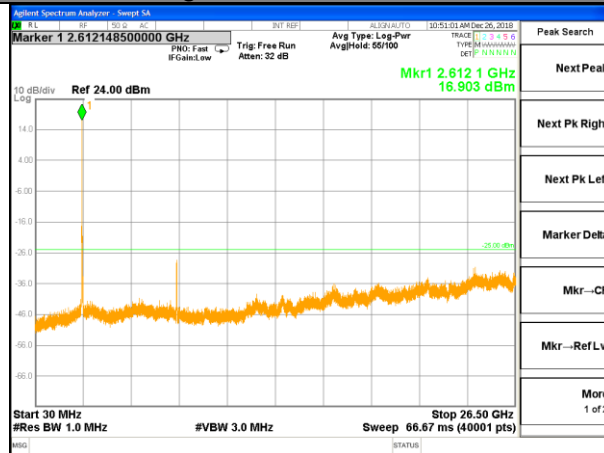

LTE BAND 38

LTE Band 38 / 15MHz /Emission

Lowest Channel / QPSK

Lowest Channel / 16QAM

Middle Channel / QPSK

Middle Channel / 16QAM

Highest Channel / QPSK

Highest Channel / 16QAM

LTE BAND 38

LTE Band 38 / 20MHz /Emission

Lowest Channel / QPSK

Lowest Channel / 16QAM

Middle Channel / QPSK

Middle Channel / 16QAM

Highest Channel / QPSK

Highest Channel / 16QAM

LTE BAND 40

LTE Band 40 / 5MHz /Emission

Lowest Channel / QPSK

Lowest Channel / 16QAM

Middle Channel / QPSK

Middle Channel / 16QAM

Highest Channel / QPSK

Highest Channel / 16QAM