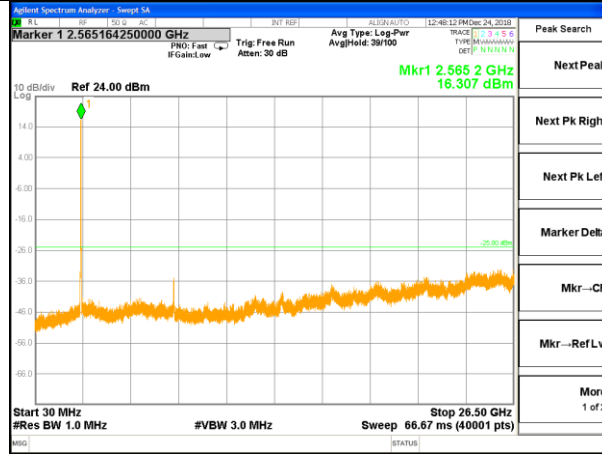

Highest Channel / QPSK

Highest Channel / 16QAM

LTE BAND 41

LTE Band 41 / 10MHz /Emission

LTE BAND 41

LTE Band 41 / 15MHz /Emission

Lowest Channel / QPSK

Lowest Channel / 16QAM

Middle Channel / QPSK

Middle Channel / 16QAM

Highest Channel / QPSK

Highest Channel / 16QAM

LTE BAND 41

LTE Band 41 / 20MHz /Emission

Lowest Channel / QPSK

Lowest Channel / 16QAM

Middle Channel / QPSK

Middle Channel / 16QAM

Highest Channel / QPSK

Highest Channel / 16QAM