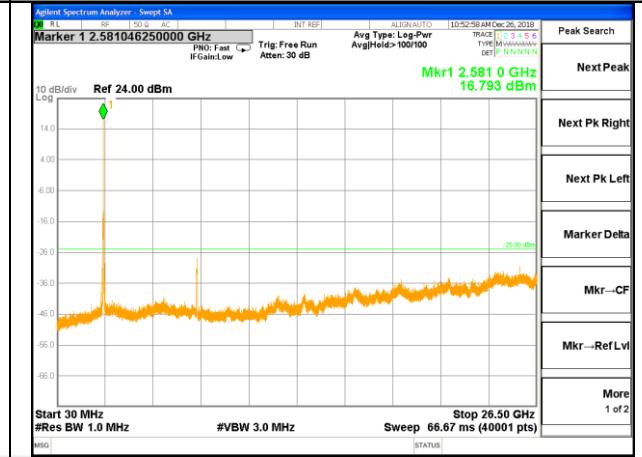

LTE BAND 38

LTE Band 38 / 15MHz /Emission

Lowest Channel / QPSK

Lowest Channel / 16QAM

Middle Channel / QPSK

Middle Channel / 16QAM

Highest Channel / QPSK

Highest Channel / 16QAM

LTE BAND 38

LTE Band 38 / 20MHz /Emission

Lowest Channel / QPSK

Lowest Channel / 16QAM

Middle Channel / QPSK

Middle Channel / 16QAM

Highest Channel / QPSK

Highest Channel / 16QAM

LTE BAND 40

LTE Band 40 / 5MHz /Emission

Lowest Channel / QPSK

Lowest Channel / 16QAM

Middle Channel / QPSK

Middle Channel / 16QAM

Highest Channel / QPSK

Highest Channel / 16QAM