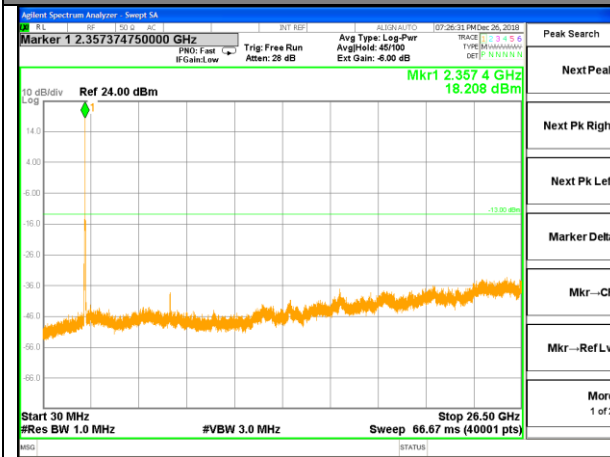

LTE BAND 40

LTE Band 40 / 10MHz /Emission

Lowest Channel / QPSK

Lowest Channel / 16QAM

Middle Channel / QPSK

Middle Channel / 16QAM

Highest Channel / QPSK

Highest Channel / 16QAM

LTE BAND 40

LTE Band 40 / 15MHz /Emission

LTE BAND 40

LTE Band 40 / 20MHz /Emission

Lowest Channel / QPSK

Lowest Channel / 16QAM

Middle Channel / QPSK

Middle Channel / 16QAM

Highest Channel / QPSK

Highest Channel / 16QAM

LTE BAND 41

LTE Band 41 / 5MHz /Emission

Lowest Channel / QPSK

Lowest Channel / 16QAM

Middle Channel / QPSK

Middle Channel / 16QAM