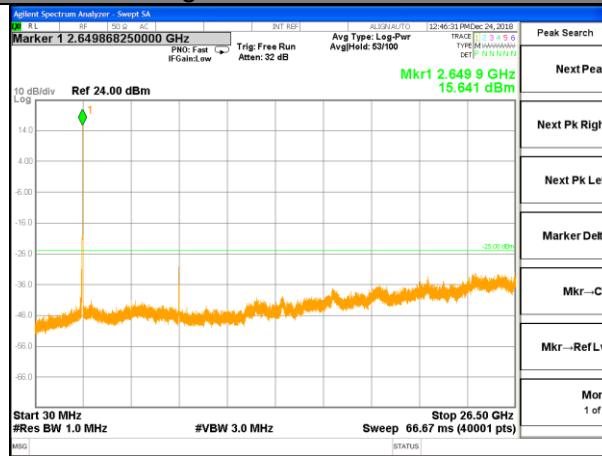

Highest Channel / QPSK

Highest Channel / 16QAM

LTE BAND 41

LTE Band 41 / 5MHz /Emission

Lowest Channel / QPSK

Lowest Channel / 16QAM

Middle Channel / QPSK

Middle Channel / 16QAM

Highest Channel / QPSK

Highest Channel / 16QAM

LTE BAND 41

LTE Band 41 / 10MHz /Emission

LTE BAND 41

LTE Band 41 / 15MHz /Emission

Lowest Channel / QPSK

Lowest Channel / 16QAM

Middle Channel / QPSK

Middle Channel / 16QAM

Highest Channel / QPSK

Highest Channel / 16QAM

LTE BAND 41

LTE Band 41 / 20MHz /Emission

Lowest Channel / QPSK

Lowest Channel / 16QAM