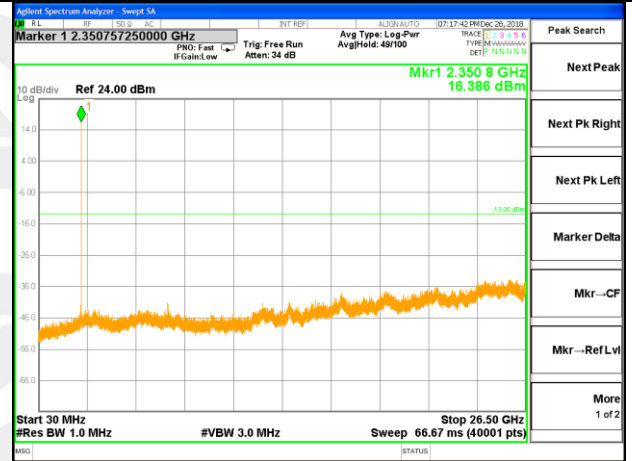

LTE BAND 38

LTE Band 38 / 20MHz /Emission

Lowest Channel / QPSK

Lowest Channel / 16QAM

Middle Channel / QPSK

Middle Channel / 16QAM

Highest Channel / QPSK

Highest Channel / 16QAM

LTE BAND 40

LTE Band 40 / 5MHz /Emission

Lowest Channel / QPSK

Lowest Channel / 16QAM

Middle Channel / QPSK

Middle Channel / 16QAM

Highest Channel / QPSK

Highest Channel / 16QAM

LTE BAND 40

LTE Band 40 / 10MHz /Emission

Lowest Channel / QPSK

Lowest Channel / 16QAM

Middle Channel / QPSK

Middle Channel / 16QAM

Highest Channel / QPSK

Highest Channel / 16QAM