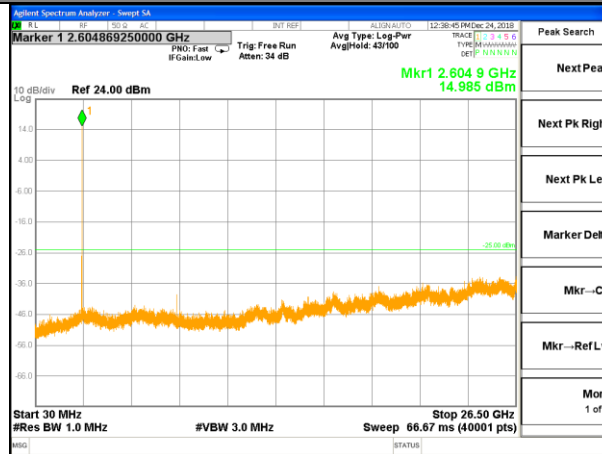

LTE BAND 40

LTE Band 40 / 15MHz /Emission

LTE BAND 40

LTE Band 40 / 20MHz /Emission

Lowest Channel / QPSK

Lowest Channel / 16QAM

Middle Channel / QPSK

Middle Channel / 16QAM

Highest Channel / QPSK

Highest Channel / 16QAM

LTE BAND 41

LTE Band 41 / 5MHz /Emission

Lowest Channel / QPSK

Lowest Channel / 16QAM

Middle Channel / QPSK

Middle Channel / 16QAM

Highest Channel / QPSK

Highest Channel / 16QAM

LTE BAND 41

LTE Band 41 / 10MHz /Emission

LTE BAND 41

LTE Band 41 / 15MHz /Emission

Lowest Channel / QPSK

Lowest Channel / 16QAM