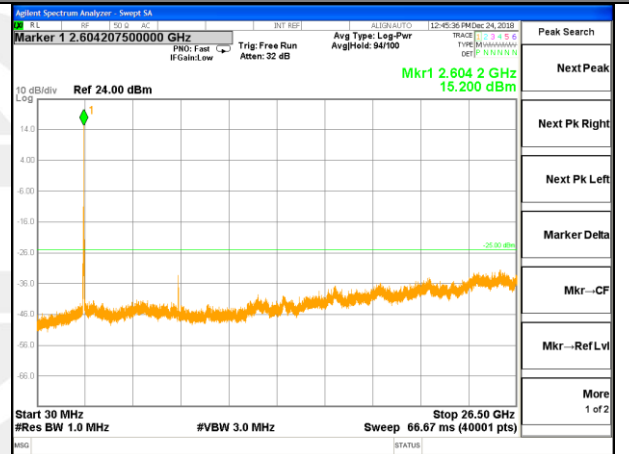

Highest Channel / QPSK

Highest Channel / 16QAM

LTE BAND 41

LTE Band 41 / 5MHz /Emission

Lowest Channel / QPSK

Lowest Channel / 16QAM

Middle Channel / QPSK

Middle Channel / 16QAM

Highest Channel / QPSK

Highest Channel / 16QAM

LTE BAND 41

LTE Band 41 / 10MHz /Emission

LTE BAND 41

LTE Band 41 / 15MHz /Emission

Lowest Channel / QPSK

Lowest Channel / 16QAM

Middle Channel / QPSK

Middle Channel / 16QAM

Highest Channel / QPSK

Highest Channel / 16QAM

LTE BAND 41

LTE Band 41 / 20MHz /Emission

Lowest Channel / QPSK

Lowest Channel / 16QAM