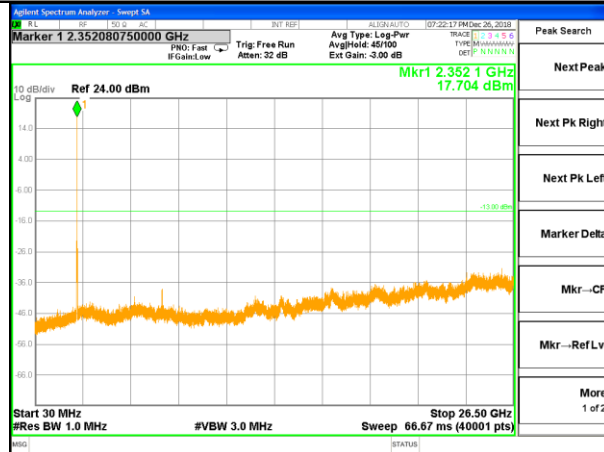

LTE BAND 40

LTE Band 40 / 5MHz /Emission

Lowest Channel / QPSK

Lowest Channel / 16QAM

Middle Channel / QPSK

Middle Channel / 16QAM

Highest Channel / QPSK

Highest Channel / 16QAM

LTE BAND 40

LTE Band 40 / 10MHz /Emission

Lowest Channel / QPSK

Lowest Channel / 16QAM

Middle Channel / QPSK

Middle Channel / 16QAM

Highest Channel / QPSK

Highest Channel / 16QAM

LTE BAND 40

LTE Band 40 / 15MHz /Emission

LTE BAND 40

LTE Band 40 / 20MHz /Emission

Lowest Channel / QPSK

Lowest Channel / 16QAM

Middle Channel / QPSK

Middle Channel / 16QAM