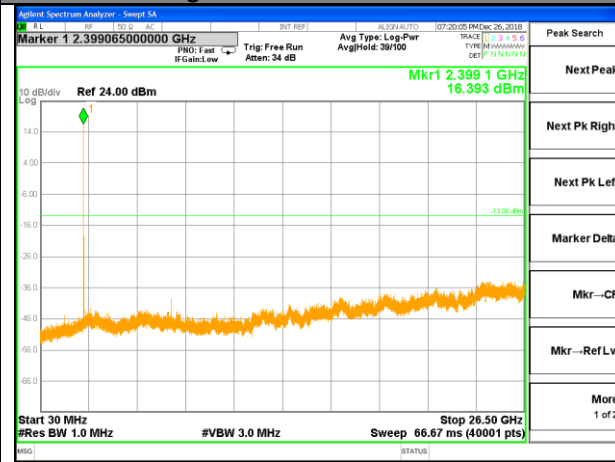

LTE BAND 38

LTE Band 38 / 20MHz /Emission

Lowest Channel / QPSK

Lowest Channel / 16QAM

Middle Channel / QPSK

Middle Channel / 16QAM

Highest Channel / QPSK

Highest Channel / 16QAM

LTE BAND 40

LTE Band 40 / 5MHz /Emission

Lowest Channel / QPSK

Lowest Channel / 16QAM

Middle Channel / QPSK

Middle Channel / 16QAM

Highest Channel / QPSK

Highest Channel / 16QAM

LTE BAND 40

LTE Band 40 / 10MHz /Emission

Lowest Channel / QPSK

Lowest Channel / 16QAM

Middle Channel / QPSK

Middle Channel / 16QAM

Highest Channel / QPSK

Highest Channel / 16QAM