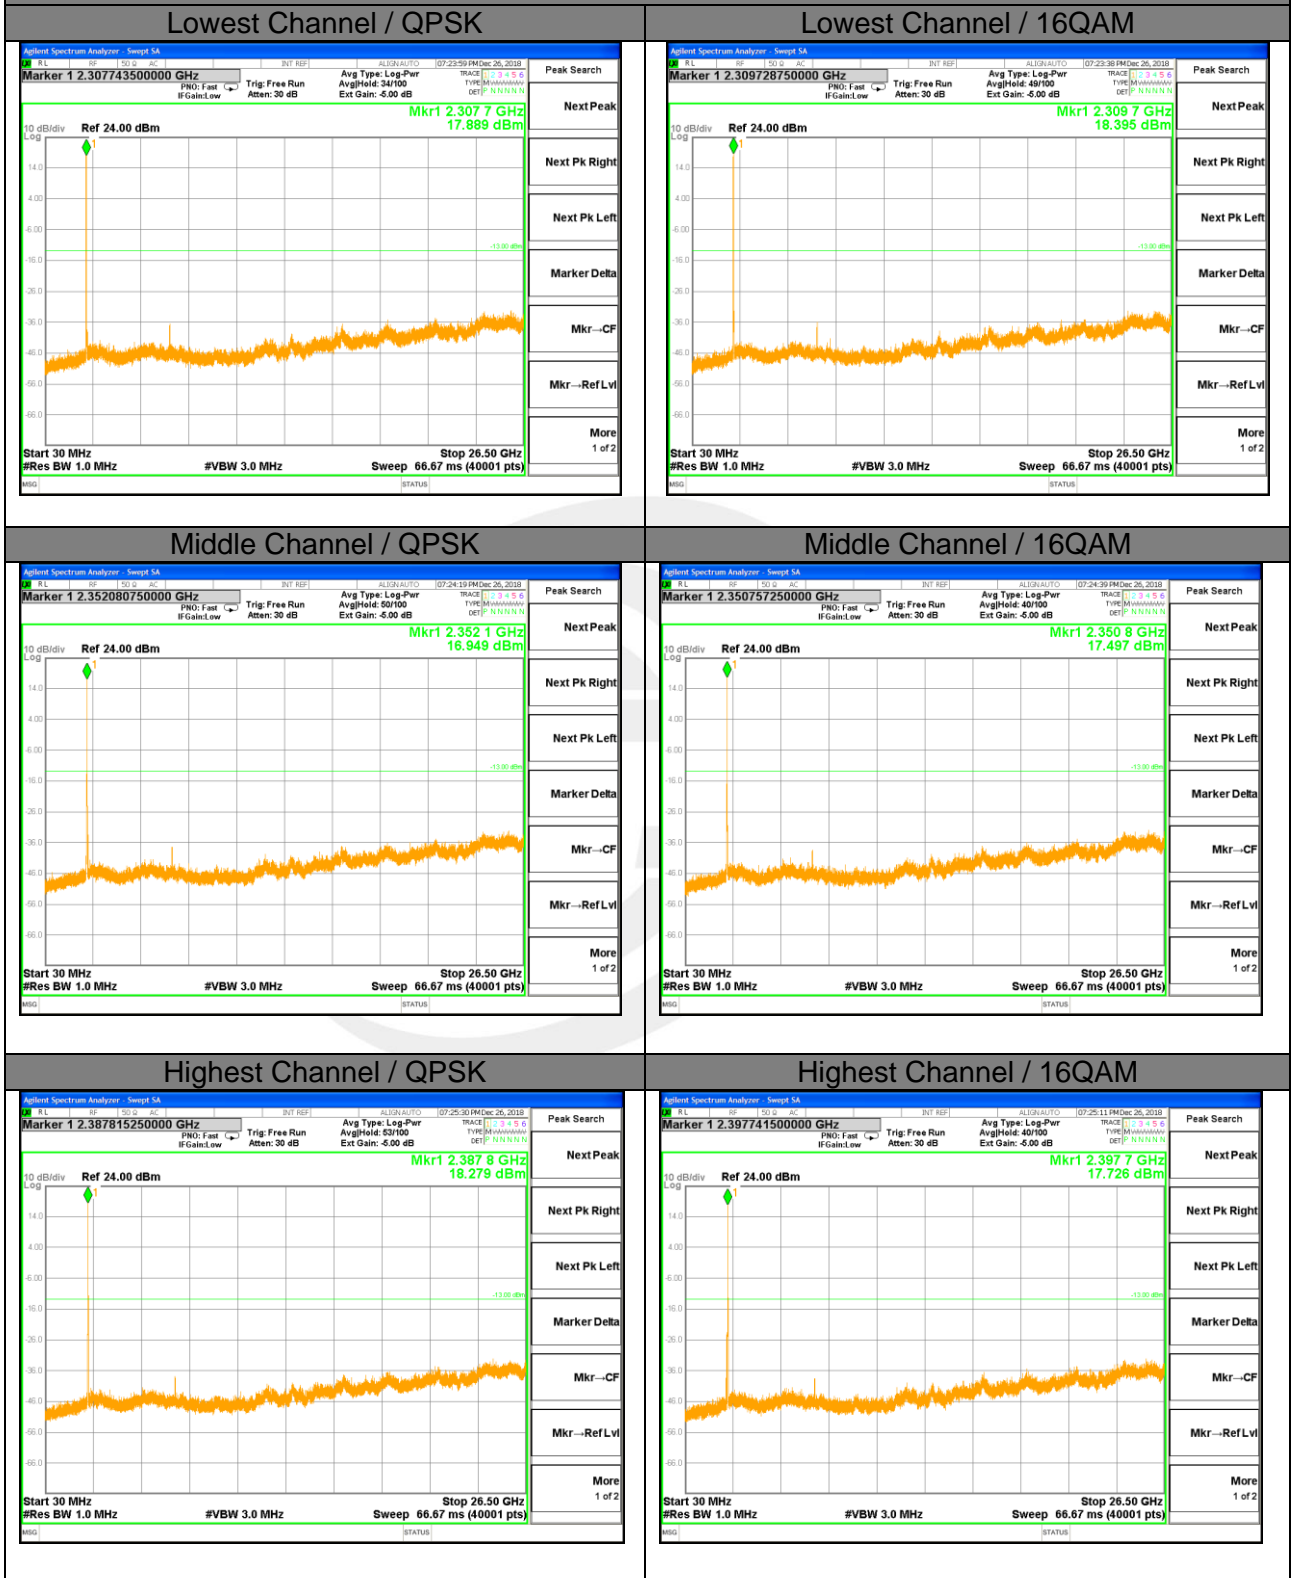

LTE BAND 40

LTE Band 40 / 5MHz /Emission

Lowest Channel / QPSK

Lowest Channel / 16QAM

Middle Channel / QPSK

Middle Channel / 16QAM

Highest Channel / QPSK

Highest Channel / 16QAM

LTE BAND 40

LTE Band 40 / 10MHz /Emission

Lowest Channel / QPSK

Lowest Channel / 16QAM

Middle Channel / QPSK

Middle Channel / 16QAM

Highest Channel / QPSK

Highest Channel / 16QAM

LTE BAND 40

LTE Band 40 / 15MHz /Emission

LTE BAND 40

LTE Band 40 / 20MHz /Emission

Lowest Channel / QPSK

Lowest Channel / 16QAM

Middle Channel / QPSK

Middle Channel / 16QAM

Highest Channel / QPSK

Highest Channel / 16QAM

LTE BAND 41

LTE Band 41 / 5MHz /Emission

Lowest Channel / QPSK

Lowest Channel / 16QAM

Middle Channel / QPSK

Middle Channel / 16QAM