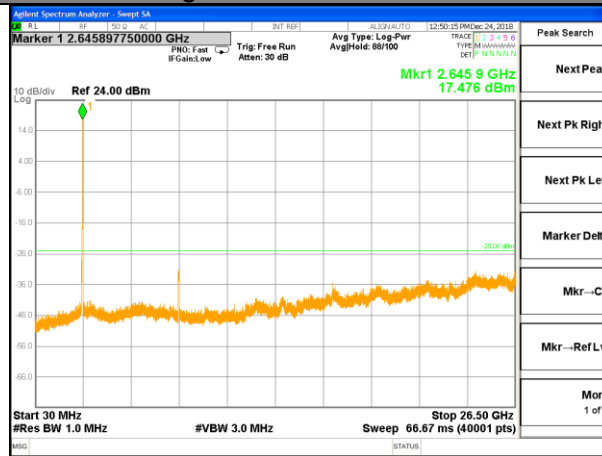

Highest Channel / QPSK

Highest Channel / 16QAM

LTE BAND 41

LTE Band 41 / 10MHz /Emission

LTE BAND 41

LTE Band 41 / 15MHz /Emission

Lowest Channel / QPSK

Lowest Channel / 16QAM

Middle Channel / QPSK

Middle Channel / 16QAM

Highest Channel / QPSK

Highest Channel / 16QAM

LTE BAND 41

LTE Band 41 / 20MHz /Emission

Lowest Channel / QPSK

Lowest Channel / 16QAM

Middle Channel / QPSK

Middle Channel / 16QAM

Highest Channel / QPSK

Highest Channel / 16QAM