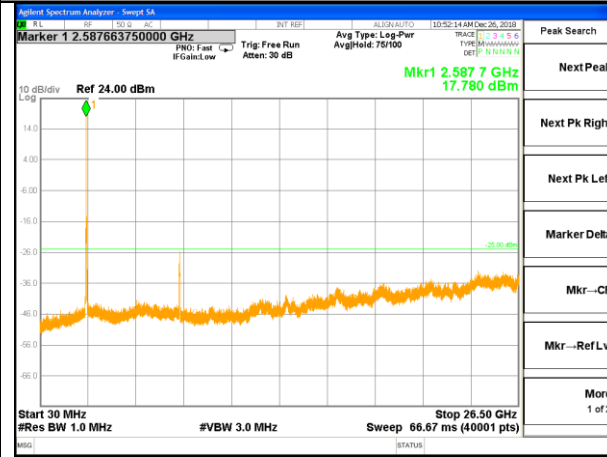

LTE BAND 38

LTE Band 38 / 15MHz /Emission

Lowest Channel / QPSK

Lowest Channel / 16QAM

Middle Channel / QPSK

Middle Channel / 16QAM

Highest Channel / QPSK

Highest Channel / 16QAM

LTE BAND 38

LTE Band 38 / 20MHz /Emission

Lowest Channel / QPSK

Lowest Channel / 16QAM

Middle Channel / QPSK

Middle Channel / 16QAM

Highest Channel / QPSK

Highest Channel / 16QAM

LTE BAND 40

LTE Band 40 / 5MHz /Emission

Lowest Channel / QPSK

Lowest Channel / 16QAM

Middle Channel / QPSK

Middle Channel / 16QAM

Highest Channel / QPSK

Highest Channel / 16QAM