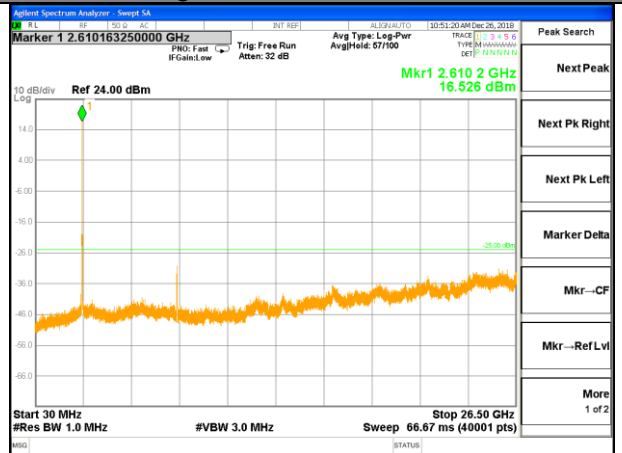

LTE BAND 38

LTE Band 38 / 15MHz /Emission

Lowest Channel / QPSK

Lowest Channel / 16QAM

Middle Channel / QPSK

Middle Channel / 16QAM

Highest Channel / QPSK

Highest Channel / 16QAM

LTE BAND 38

LTE Band 38 / 20MHz /Emission

Lowest Channel / QPSK

Lowest Channel / 16QAM

Middle Channel / QPSK

Middle Channel / 16QAM

Highest Channel / QPSK

Highest Channel / 16QAM

LTE BAND 40

LTE Band 40 / 5MHz /Emission

Lowest Channel / QPSK

Lowest Channel / 16QAM

Middle Channel / QPSK

Middle Channel / 16QAM

Highest Channel / QPSK

Highest Channel / 16QAM