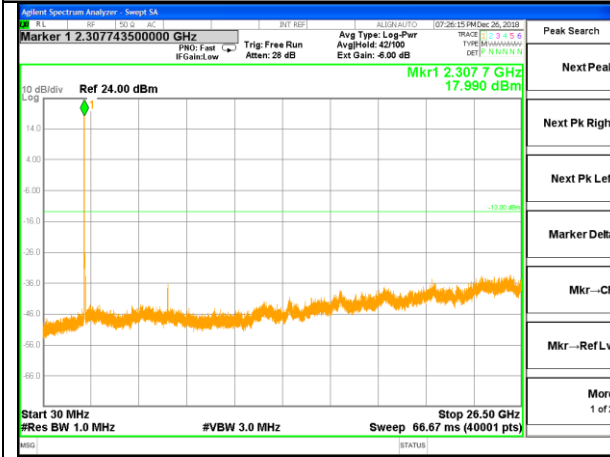

LTE BAND 40

LTE Band 40 / 10MHz /Emission

Lowest Channel / QPSK

Lowest Channel / 16QAM

Middle Channel / QPSK

Middle Channel / 16QAM

Highest Channel / QPSK

Highest Channel / 16QAM

LTE BAND 40

LTE Band 40 / 15MHz /Emission

LTE BAND 40

LTE Band 40 / 20MHz /Emission

Lowest Channel / QPSK

Lowest Channel / 16QAM

Middle Channel / QPSK

Middle Channel / 16QAM

Highest Channel / QPSK

Highest Channel / 16QAM

LTE BAND 41

LTE Band 41 / 5MHz /Emission

Lowest Channel / QPSK

Lowest Channel / 16QAM

Middle Channel / QPSK

Middle Channel / 16QAM