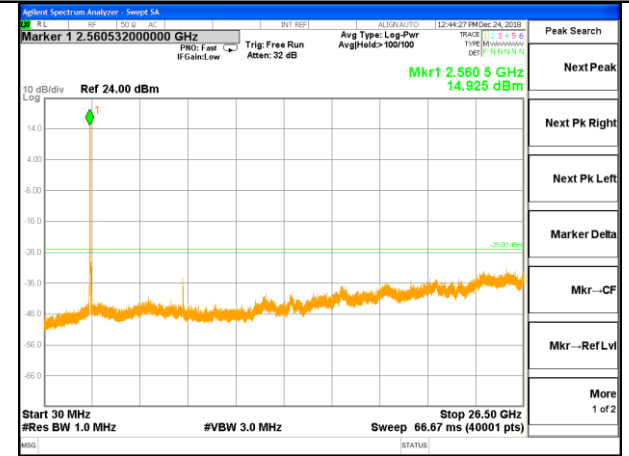

Highest Channel / QPSK

Highest Channel / 16QAM

LTE BAND 41

LTE Band 41 / 5MHz /Emission

Lowest Channel / QPSK

Lowest Channel / 16QAM

Middle Channel / QPSK

Middle Channel / 16QAM

Highest Channel / QPSK

Highest Channel / 16QAM

LTE BAND 41

LTE Band 41 / 10MHz /Emission

LTE BAND 41

LTE Band 41 / 15MHz /Emission

Lowest Channel / QPSK

Lowest Channel / 16QAM

Middle Channel / QPSK

Middle Channel / 16QAM

Highest Channel / QPSK

Highest Channel / 16QAM

LTE BAND 41

LTE Band 41 / 20MHz /Emission

Lowest Channel / QPSK

Lowest Channel / 16QAM