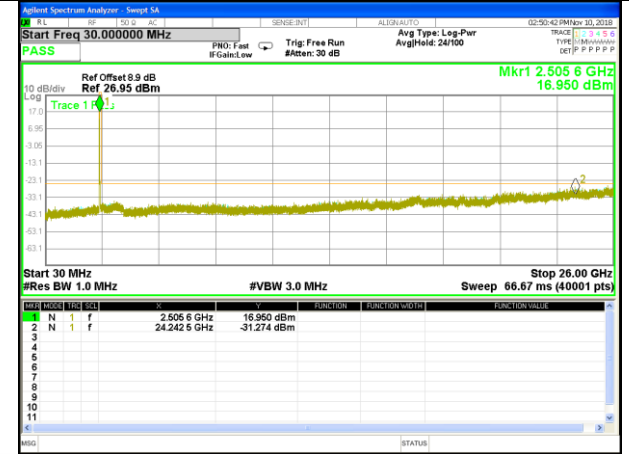

Highest Channel / 16QAM

LTE BAND 7

LTE Band 7 / 10MHz /Emission

Lowest Channel / QPSK

Lowest Channel / 16QAM

Middle Channel / QPSK

Middle Channel / 16QAM

Highest Channel / QPSK

Highest Channel / 16QAM

LTE BAND 7

LTE Band 7 / 15MHz /Emission

Lowest Channel / QPSK

Lowest Channel / 16QAM

Middle Channel / QPSK

Middle Channel / 16QAM

Highest Channel / QPSK

Highest Channel / 16QAM

LTE BAND 7

LTE Band 7 / 20MHz /Emission

Lowest Channel / QPSK

Lowest Channel / 16QAM

Middle Channel / QPSK

Middle Channel / 16QAM

Highest Channel / QPSK