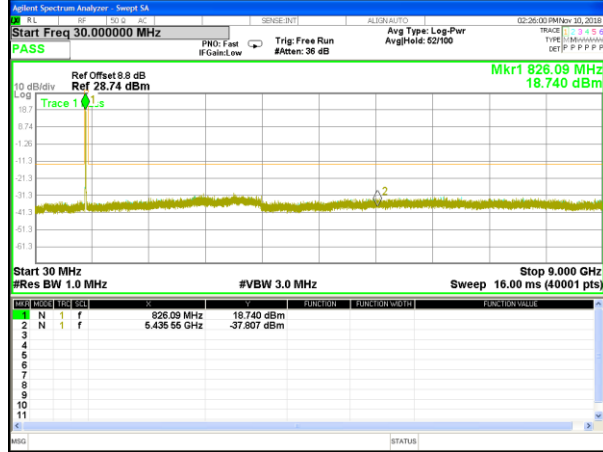

Highest Channel / 16QAM

LTE BAND 5

LTE Band 5 / 3MHz /Emission

Lowest Channel / QPSK

Lowest Channel / 16QAM

Middle Channel / QPSK

Middle Channel / 16QAM

Highest Channel / QPSK

Highest Channel / 16QAM

LTE BAND 5

LTE Band 5 / 5MHz /Emission

Lowest Channel / QPSK

Lowest Channel / 16QAM

Middle Channel / QPSK

Middle Channel / 16QAM

Highest Channel / QPSK

Highest Channel / 16QAM

LTE BAND 5

LTE Band 5 / 10MHz /Emission

Lowest Channel / QPSK

Lowest Channel / 16QAM

Middle Channel / QPSK

Middle Channel / 16QAM

Highest Channel / QPSK

Highest Channel / 16QAM

LTE BAND 7

LTE Band 7 / 5MHz /Emission

Lowest Channel / QPSK

Lowest Channel / 16QAM

Middle Channel / QPSK

Middle Channel / 16QAM

Highest Channel / QPSK