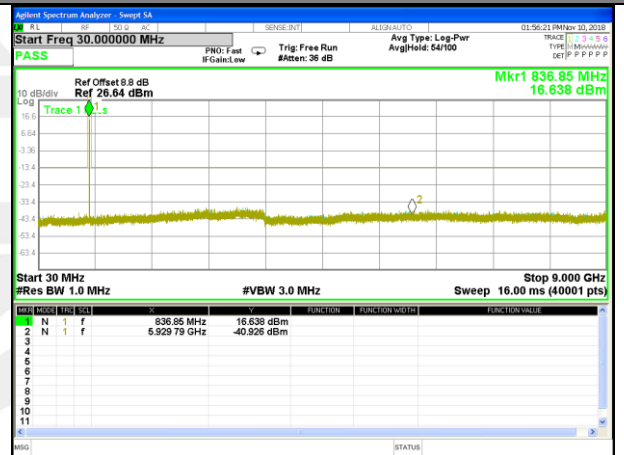

CONDUCTED SPURIOUS EMISSION

LTE BAND 5

LTE Band 5 / 1.4MHz /Emission

Lowest Channel / QPSK

Lowest Channel / 16QAM

Middle Channel / QPSK

Middle Channel / 16QAM

Highest Channel / QPSK

Highest Channel / 16QAM

LTE BAND 5

LTE Band 5 / 3MHz /Emission

Lowest Channel / QPSK

Lowest Channel / 16QAM

Middle Channel / QPSK

Middle Channel / 16QAM

Highest Channel / QPSK

Highest Channel / 16QAM

LTE BAND 5

LTE Band 5 / 5MHz /Emission

Lowest Channel / QPSK

Lowest Channel / 16QAM

Middle Channel / QPSK

Middle Channel / 16QAM

Highest Channel / QPSK