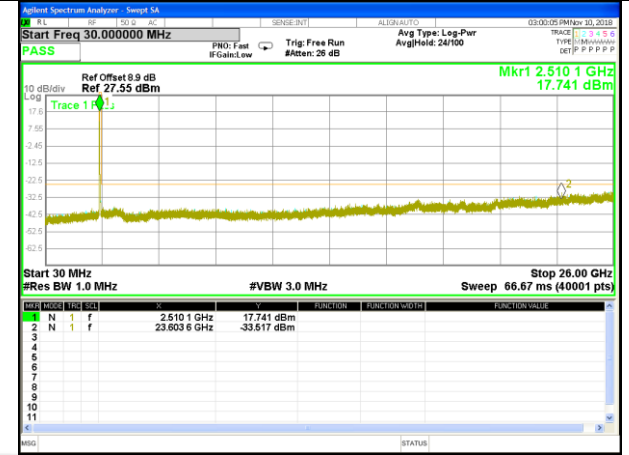

Highest Channel / 16QAM

LTE BAND 7

LTE Band 7 / 15MHz /Emission

Lowest Channel / QPSK

Lowest Channel / 16QAM

Middle Channel / QPSK

Middle Channel / 16QAM

Highest Channel / QPSK

Highest Channel / 16QAM

LTE BAND 7

LTE Band 7 / 20MHz /Emission

Lowest Channel / QPSK

Lowest Channel / 16QAM

Middle Channel / QPSK

Middle Channel / 16QAM

Highest Channel / QPSK

Highest Channel / 16QAM

LTE BAND 38

LTE Band 38 / 5MHz /Emission

Lowest Channel / QPSK

Lowest Channel / 16QAM

Middle Channel / QPSK

Middle Channel / 16QAM

Highest Channel / QPSK