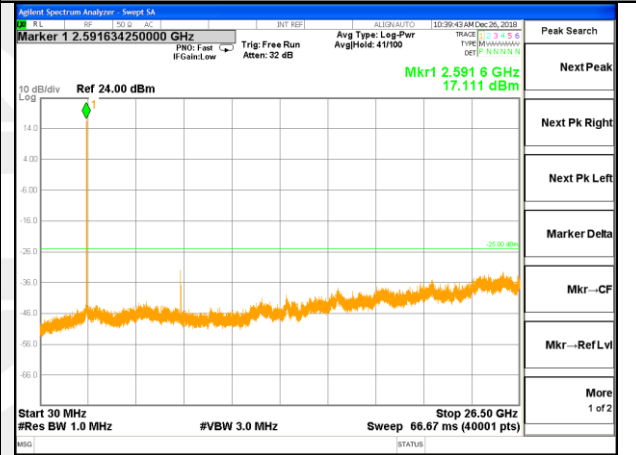

Highest Channel / 16QAM

LTE BAND 38

LTE Band 38 / 5MHz /Emission

Lowest Channel / QPSK

Lowest Channel / 16QAM

Middle Channel / QPSK

Middle Channel / 16QAM

Highest Channel / QPSK

Highest Channel / 16QAM

LTE BAND 38

LTE Band 38 / 10MHz /Emission

Lowest Channel / QPSK

Lowest Channel / 16QAM

Middle Channel / QPSK

Middle Channel / 16QAM

Highest Channel / QPSK

Highest Channel / 16QAM