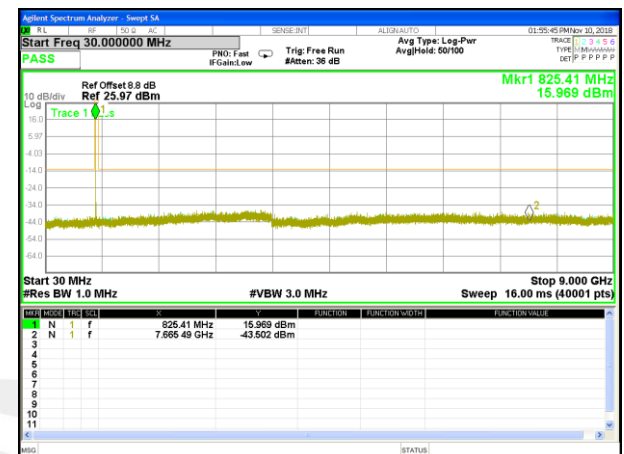

CONDUCTED SPURIOUS EMISSION

LTE BAND 5

LTE Band 5 / 1.4MHz /Emission

Lowest Channel / QPSK

Lowest Channel / 16QAM

Middle Channel / QPSK

Middle Channel / 16QAM

Highest Channel / QPSK

Highest Channel / 16QAM

LTE BAND 5

LTE Band 5 / 3MHz /Emission

Lowest Channel / QPSK

Lowest Channel / 16QAM

Middle Channel / QPSK

Middle Channel / 16QAM

Highest Channel / QPSK

Highest Channel / 16QAM

LTE BAND 5

LTE Band 5 / 5MHz /Emission

Lowest Channel / QPSK

Lowest Channel / 16QAM

Middle Channel / QPSK

Middle Channel / 16QAM

Highest Channel / QPSK