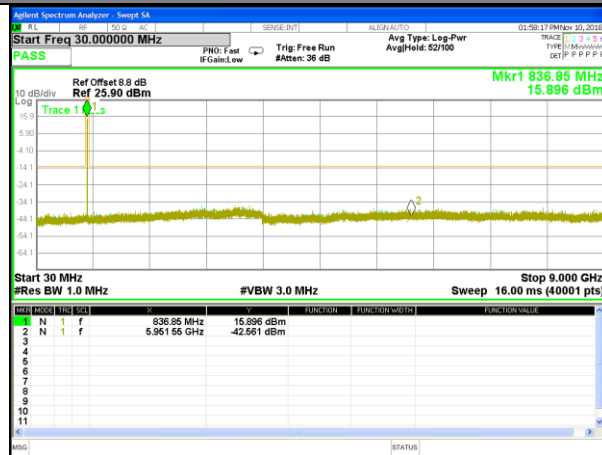

CONDUCTED SPURIOUS EMISSION

LTE BAND 5

LTE Band 5 / 1.4MHz /Emission

Lowest Channel / QPSK

Lowest Channel / 16QAM

Middle Channel / QPSK

Middle Channel / 16QAM

Highest Channel / QPSK

Highest Channel / 16QAM

LTE BAND 5

LTE Band 5 / 3MHz /Emission

Lowest Channel / QPSK

Lowest Channel / 16QAM

Middle Channel / QPSK

Middle Channel / 16QAM

Highest Channel / QPSK

Highest Channel / 16QAM

LTE BAND 5

LTE Band 5 / 5MHz /Emission

Lowest Channel / QPSK

Lowest Channel / 16QAM

Middle Channel / QPSK

Middle Channel / 16QAM

Highest Channel / QPSK