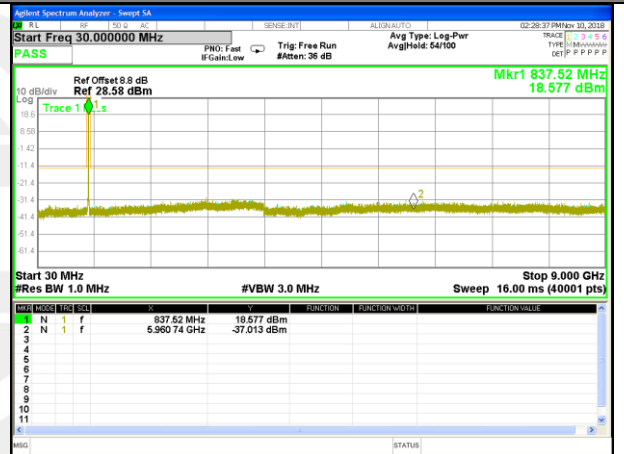

Highest Channel / 16QAM

LTE BAND 5

LTE Band 5 / 3MHz /Emission

Lowest Channel / QPSK

Lowest Channel / 16QAM

Middle Channel / QPSK

Middle Channel / 16QAM

Highest Channel / QPSK

Highest Channel / 16QAM

LTE BAND 5

LTE Band 5 / 5MHz /Emission

Lowest Channel / QPSK

Lowest Channel / 16QAM

Middle Channel / QPSK

Middle Channel / 16QAM

Highest Channel / QPSK

Highest Channel / 16QAM

LTE BAND 5

LTE Band 5 / 10MHz /Emission

Lowest Channel / QPSK

Lowest Channel / 16QAM

Middle Channel / QPSK

Middle Channel / 16QAM

Highest Channel / QPSK