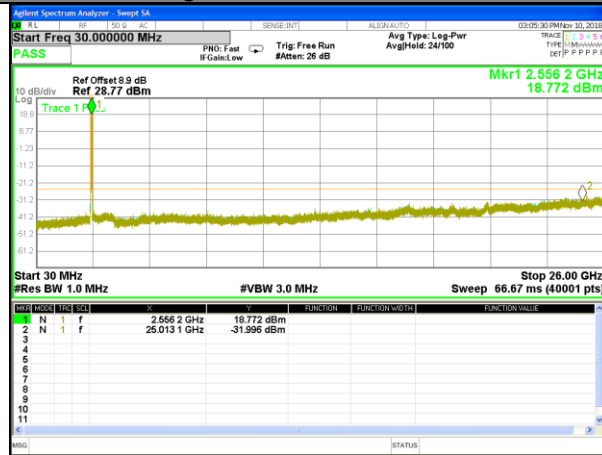

Highest Channel / 16QAM

LTE BAND 7

LTE Band 7 / 15MHz /Emission

Lowest Channel / QPSK

Lowest Channel / 16QAM

Middle Channel / QPSK

Middle Channel / 16QAM

Highest Channel / QPSK

Highest Channel / 16QAM

LTE BAND 7

LTE Band 7 / 20MHz /Emission

Lowest Channel / QPSK

Lowest Channel / 16QAM

Middle Channel / QPSK

Middle Channel / 16QAM

Highest Channel / QPSK

Highest Channel / 16QAM

LTE BAND 38

LTE Band 38 / 5MHz /Emission

Lowest Channel / QPSK

Lowest Channel / 16QAM

Middle Channel / QPSK

Middle Channel / 16QAM

Highest Channel / QPSK