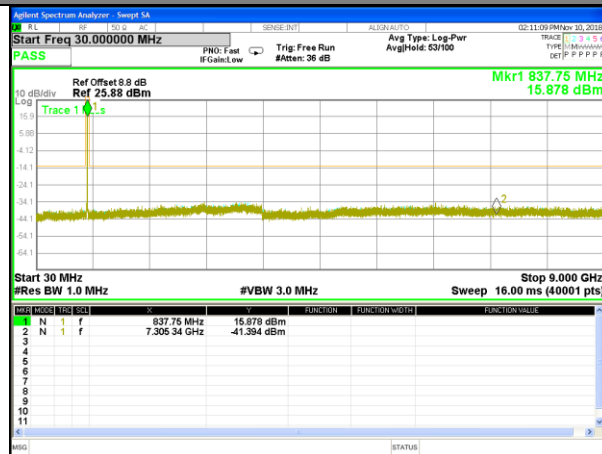

CONDUCTED SPURIOUS EMISSION

LTE BAND 5

LTE Band 5 / 1.4MHz /Emission

Lowest Channel / QPSK

Lowest Channel / 16QAM

Middle Channel / QPSK

Middle Channel / 16QAM

Highest Channel / QPSK

Highest Channel / 16QAM

LTE BAND 5

LTE Band 5 / 3MHz /Emission

Lowest Channel / QPSK

Lowest Channel / 16QAM

Middle Channel / QPSK

Middle Channel / 16QAM

Highest Channel / QPSK

Highest Channel / 16QAM

LTE BAND 5

LTE Band 5 / 5MHz /Emission

Lowest Channel / QPSK

Lowest Channel / 16QAM

Middle Channel / QPSK

Middle Channel / 16QAM

Highest Channel / QPSK

Highest Channel / 16QAM

LTE BAND 5

LTE Band 5 / 10MHz /Emission

Lowest Channel / QPSK

Lowest Channel / 16QAM

Middle Channel / QPSK

Middle Channel / 16QAM

Highest Channel / QPSK