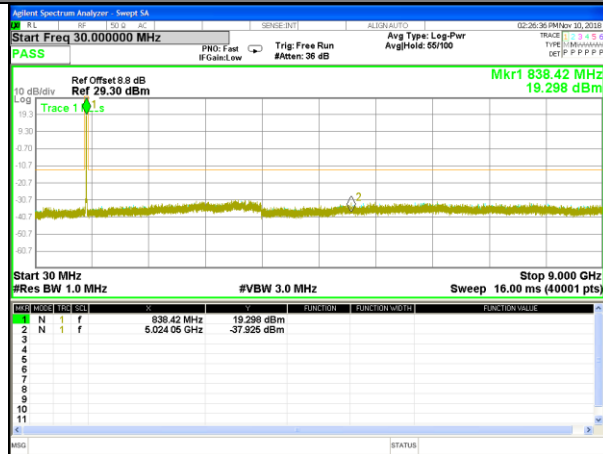

Highest Channel / 16QAM

LTE BAND 5

LTE Band 5 / 3MHz /Emission

Lowest Channel / QPSK

Lowest Channel / 16QAM

Middle Channel / QPSK

Middle Channel / 16QAM

Highest Channel / QPSK

Highest Channel / 16QAM

LTE BAND 5

LTE Band 5 / 5MHz /Emission

Lowest Channel / QPSK

Lowest Channel / 16QAM

Middle Channel / QPSK

Middle Channel / 16QAM

Highest Channel / QPSK

Highest Channel / 16QAM

LTE BAND 5

LTE Band 5 / 10MHz /Emission

Lowest Channel / QPSK

Lowest Channel / 16QAM

Middle Channel / QPSK

Middle Channel / 16QAM

Highest Channel / QPSK

Highest Channel / 16QAM

LTE BAND 7

LTE Band 7 / 5MHz /Emission

Lowest Channel / QPSK

Lowest Channel / 16QAM

Middle Channel / QPSK

Middle Channel / 16QAM

Highest Channel / QPSK