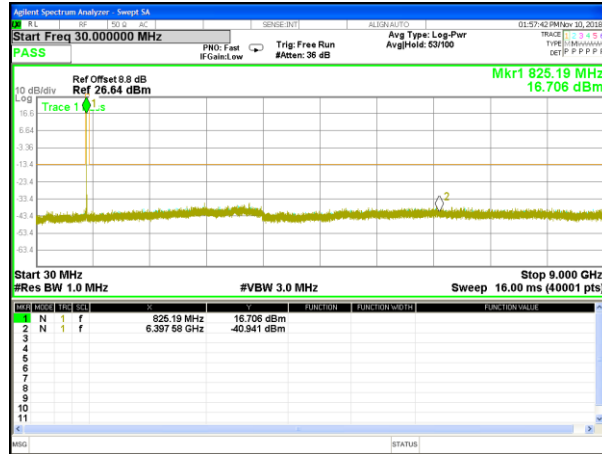

CONDUCTED SPURIOUS EMISSION

LTE BAND 5

LTE Band 5 / 1.4MHz /Emission

Lowest Channel / QPSK

Lowest Channel / 16QAM

Middle Channel / QPSK

Middle Channel / 16QAM

Highest Channel / QPSK

Highest Channel / 16QAM

LTE BAND 5

LTE Band 5 / 3MHz /Emission

Lowest Channel / QPSK

Lowest Channel / 16QAM

Middle Channel / QPSK

Middle Channel / 16QAM

Highest Channel / QPSK

Highest Channel / 16QAM

LTE BAND 5

LTE Band 5 / 5MHz /Emission

Lowest Channel / QPSK

Lowest Channel / 16QAM

Middle Channel / QPSK

Middle Channel / 16QAM

Highest Channel / QPSK