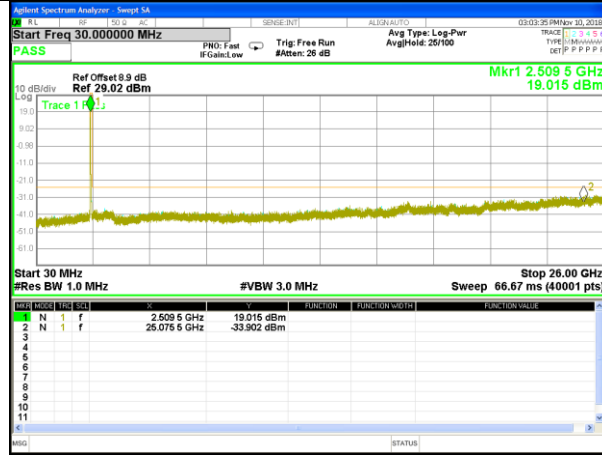

Highest Channel / 16QAM

LTE BAND 7

LTE Band 7 / 15MHz /Emission

Lowest Channel / QPSK

Lowest Channel / 16QAM

Middle Channel / QPSK

Middle Channel / 16QAM

Highest Channel / QPSK

Highest Channel / 16QAM

LTE BAND 7

LTE Band 7 / 20MHz /Emission

Lowest Channel / QPSK

Lowest Channel / 16QAM

Middle Channel / QPSK

Middle Channel / 16QAM

Highest Channel / QPSK

Highest Channel / 16QAM

LTE BAND 38

LTE Band 38 / 5MHz /Emission

Lowest Channel / QPSK

Lowest Channel / 16QAM

Middle Channel / QPSK

Middle Channel / 16QAM

Highest Channel / QPSK