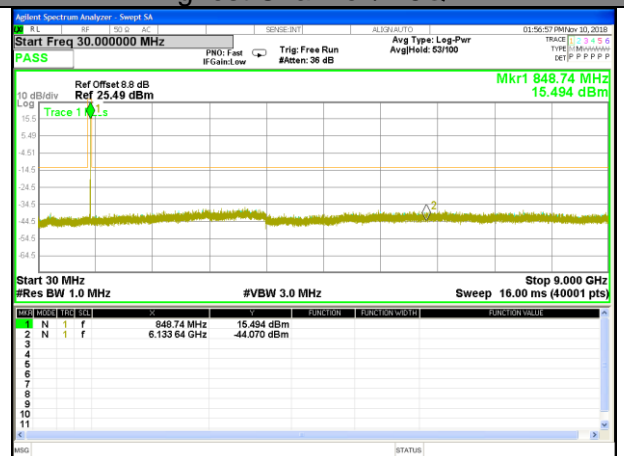

CONDUCTED SPURIOUS EMISSION

LTE BAND 5

LTE Band 5 / 1.4MHz /Emission

Lowest Channel / QPSK

Lowest Channel / 16QAM

Middle Channel / QPSK

Middle Channel / 16QAM

Highest Channel / QPSK

Highest Channel / 16QAM

LTE BAND 5

LTE Band 5 / 3MHz /Emission

Lowest Channel / QPSK

Lowest Channel / 16QAM

Middle Channel / QPSK

Middle Channel / 16QAM

Highest Channel / QPSK

Highest Channel / 16QAM

LTE BAND 5

LTE Band 5 / 5MHz /Emission

Lowest Channel / QPSK

Lowest Channel / 16QAM

Middle Channel / QPSK

Middle Channel / 16QAM

Highest Channel / QPSK