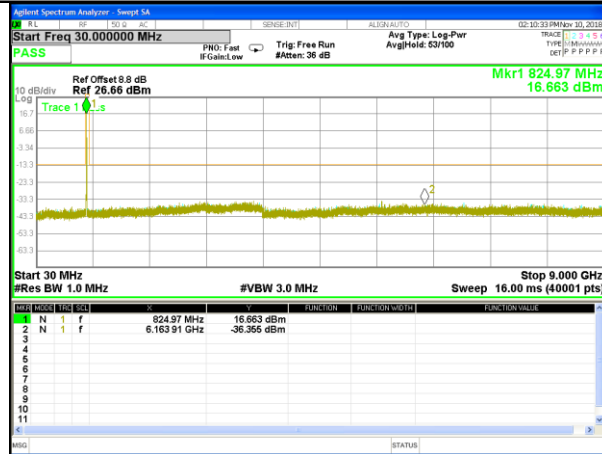

CONDUCTED SPURIOUS EMISSION

LTE BAND 5

LTE Band 5 / 1.4MHz /Emission

Lowest Channel / QPSK

Lowest Channel / 16QAM

Middle Channel / QPSK

Middle Channel / 16QAM

Highest Channel / QPSK

Highest Channel / 16QAM

LTE BAND 5

LTE Band 5 / 3MHz /Emission

Lowest Channel / QPSK

Lowest Channel / 16QAM

Middle Channel / QPSK

Middle Channel / 16QAM

Highest Channel / QPSK

Highest Channel / 16QAM

LTE BAND 5

LTE Band 5 / 5MHz /Emission

Lowest Channel / QPSK

Lowest Channel / 16QAM

Middle Channel / QPSK

Middle Channel / 16QAM

Highest Channel / QPSK

Highest Channel / 16QAM

LTE BAND 5

LTE Band 5 / 10MHz /Emission

Lowest Channel / QPSK

Lowest Channel / 16QAM

Middle Channel / QPSK

Middle Channel / 16QAM

Highest Channel / QPSK