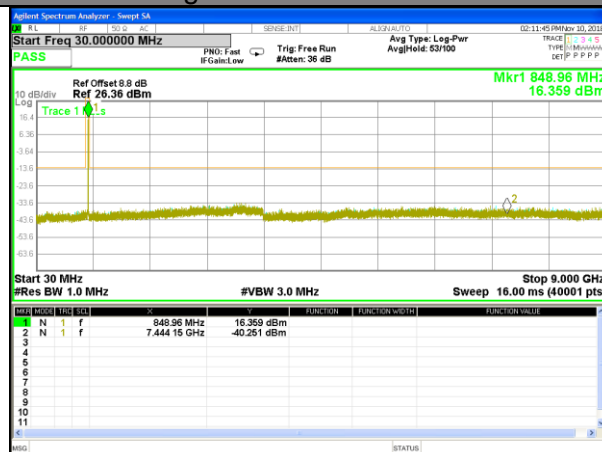

CONDUCTED SPURIOUS EMISSION

LTE BAND 5

LTE Band 5 / 1.4MHz /Emission

Lowest Channel / QPSK

Lowest Channel / 16QAM

Middle Channel / QPSK

Middle Channel / 16QAM

Highest Channel / QPSK

Highest Channel / 16QAM

LTE BAND 5

LTE Band 5 / 3MHz /Emission

Lowest Channel / QPSK

Lowest Channel / 16QAM

Middle Channel / QPSK

Middle Channel / 16QAM

Highest Channel / QPSK

Highest Channel / 16QAM

LTE BAND 5

LTE Band 5 / 5MHz /Emission

Lowest Channel / QPSK

Lowest Channel / 16QAM

Middle Channel / QPSK

Middle Channel / 16QAM

Highest Channel / QPSK

Highest Channel / 16QAM

LTE BAND 5

LTE Band 5 / 10MHz /Emission

Lowest Channel / QPSK

Lowest Channel / 16QAM

Middle Channel / QPSK

Middle Channel / 16QAM

Highest Channel / QPSK