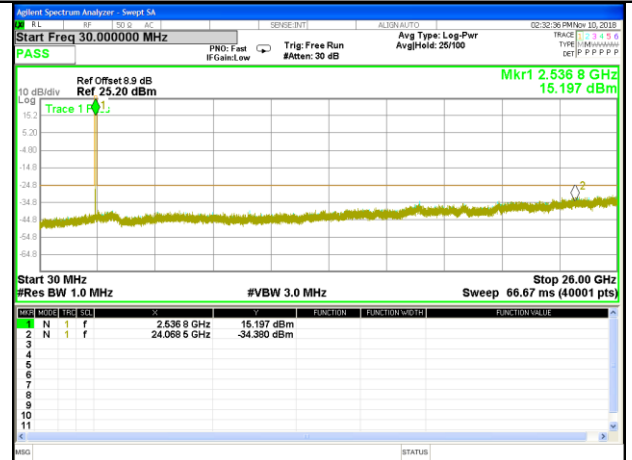

Highest Channel / 16QAM

LTE BAND 5

LTE Band 5 / 10MHz /Emission

Lowest Channel / QPSK

Lowest Channel / 16QAM

Middle Channel / QPSK

Middle Channel / 16QAM

Highest Channel / QPSK

Highest Channel / 16QAM

LTE BAND 7

LTE Band 7 / 5MHz /Emission

Lowest Channel / QPSK

Lowest Channel / 16QAM

Middle Channel / QPSK

Middle Channel / 16QAM

Highest Channel / QPSK

Highest Channel / 16QAM

LTE BAND 7

LTE Band 7 / 10MHz /Emission

Lowest Channel / QPSK

Lowest Channel / 16QAM

Middle Channel / QPSK

Middle Channel / 16QAM

Highest Channel / QPSK