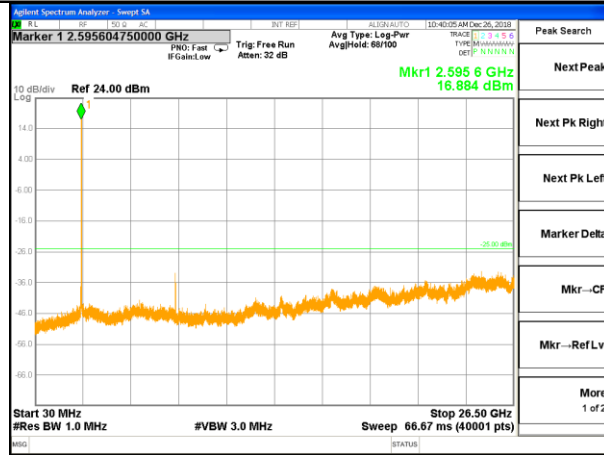

Highest Channel / 16QAM

LTE BAND 38

LTE Band 38 / 5MHz /Emission

Lowest Channel / QPSK

Lowest Channel / 16QAM

Middle Channel / QPSK

Middle Channel / 16QAM

Highest Channel / QPSK

Highest Channel / 16QAM

LTE BAND 38

LTE Band 38 / 10MHz /Emission

Lowest Channel / QPSK

Lowest Channel / 16QAM

Middle Channel / QPSK

Middle Channel / 16QAM

Highest Channel / QPSK

Highest Channel / 16QAM