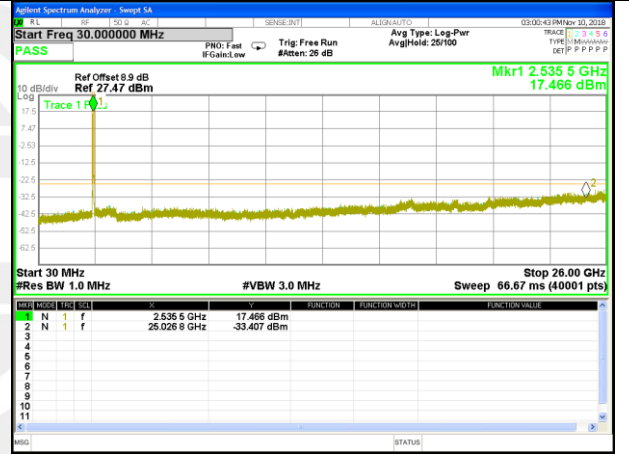

Highest Channel / 16QAM

LTE BAND 7

LTE Band 7 / 15MHz /Emission

Lowest Channel / QPSK

Lowest Channel / 16QAM

Middle Channel / QPSK

Middle Channel / 16QAM

Highest Channel / QPSK

Highest Channel / 16QAM

LTE BAND 7

LTE Band 7 / 20MHz /Emission

Lowest Channel / QPSK

Lowest Channel / 16QAM

Middle Channel / QPSK

Middle Channel / 16QAM

Highest Channel / QPSK

Highest Channel / 16QAM

LTE BAND 38

LTE Band 38 / 5MHz /Emission

Lowest Channel / QPSK

Lowest Channel / 16QAM

Middle Channel / QPSK

Middle Channel / 16QAM

Highest Channel / QPSK