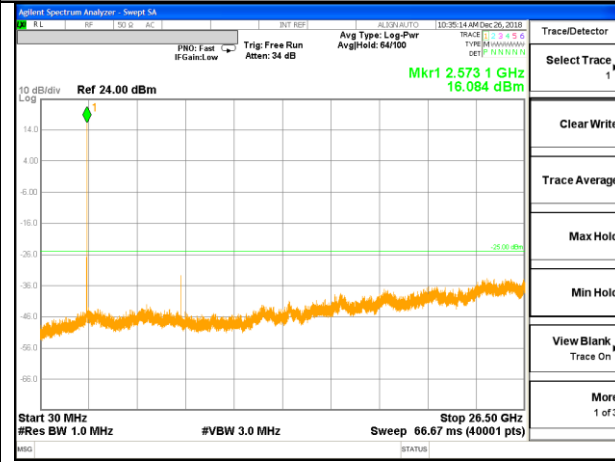

Highest Channel / 16QAM

LTE BAND 7

LTE Band 7 / 20MHz /Emission

Lowest Channel / QPSK

Lowest Channel / 16QAM

Middle Channel / QPSK

Middle Channel / 16QAM

Highest Channel / QPSK

Highest Channel / 16QAM

LTE BAND 38

LTE Band 38 / 5MHz /Emission

Lowest Channel / QPSK

Lowest Channel / 16QAM

Middle Channel / QPSK

Middle Channel / 16QAM

Highest Channel / QPSK

Highest Channel / 16QAM

LTE BAND 38

LTE Band 38 / 10MHz /Emission

Lowest Channel / QPSK

Lowest Channel / 16QAM

Middle Channel / QPSK

Middle Channel / 16QAM

Highest Channel / QPSK

Highest Channel / 16QAM