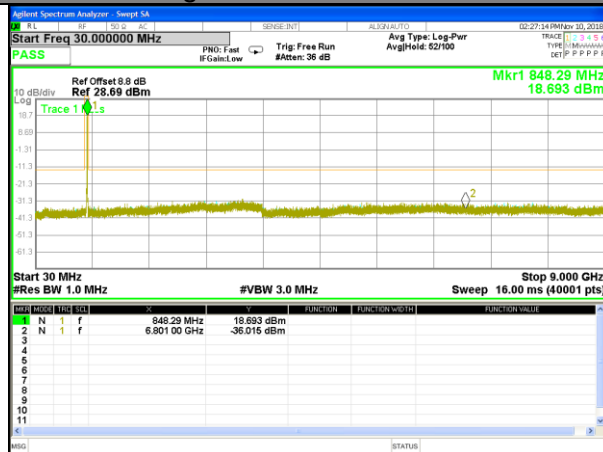

Highest Channel / 16QAM

LTE BAND 5

LTE Band 5 / 3MHz /Emission

Lowest Channel / QPSK

Lowest Channel / 16QAM

Middle Channel / QPSK

Middle Channel / 16QAM

Highest Channel / QPSK

Highest Channel / 16QAM

LTE BAND 5

LTE Band 5 / 5MHz /Emission

Lowest Channel / QPSK

Lowest Channel / 16QAM

Middle Channel / QPSK

Middle Channel / 16QAM

Highest Channel / QPSK

Highest Channel / 16QAM

LTE BAND 5

LTE Band 5 / 10MHz /Emission

Lowest Channel / QPSK

Lowest Channel / 16QAM

Middle Channel / QPSK

Middle Channel / 16QAM

Highest Channel / QPSK

Highest Channel / 16QAM

LTE BAND 7

LTE Band 7 / 5MHz /Emission

Lowest Channel / QPSK

Lowest Channel / 16QAM

Middle Channel / QPSK

Middle Channel / 16QAM

Highest Channel / QPSK