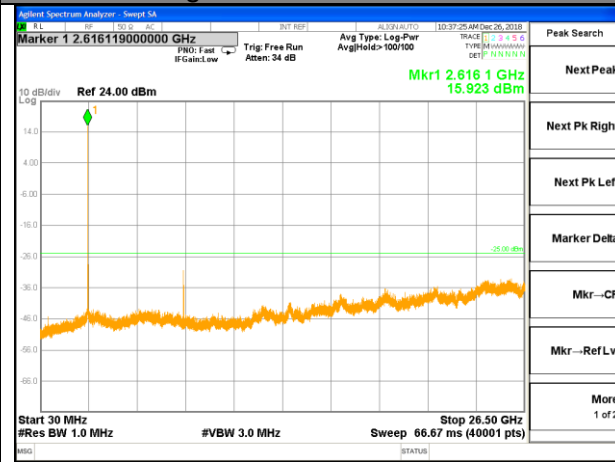

Highest Channel / 16QAM

LTE BAND 7

LTE Band 7 / 20MHz /Emission

Lowest Channel / QPSK

Lowest Channel / 16QAM

Middle Channel / QPSK

Middle Channel / 16QAM

Highest Channel / QPSK

Highest Channel / 16QAM

LTE BAND 38

LTE Band 38 / 5MHz /Emission

Lowest Channel / QPSK

Lowest Channel / 16QAM

Middle Channel / QPSK

Middle Channel / 16QAM

Highest Channel / QPSK

Highest Channel / 16QAM

LTE BAND 38

LTE Band 38 / 10MHz /Emission

Lowest Channel / QPSK

Lowest Channel / 16QAM

Middle Channel / QPSK

Middle Channel / 16QAM

Highest Channel / QPSK

Highest Channel / 16QAM