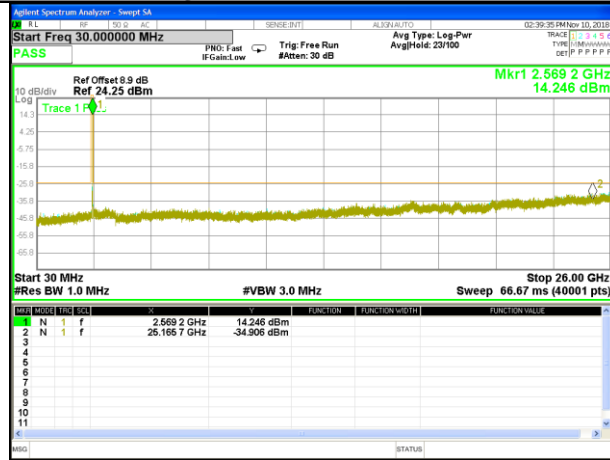

Highest Channel / 16QAM

LTE BAND 5

LTE Band 5 / 10MHz /Emission

Lowest Channel / QPSK

Lowest Channel / 16QAM

Middle Channel / QPSK

Middle Channel / 16QAM

Highest Channel / QPSK

Highest Channel / 16QAM

LTE BAND 7

LTE Band 7 / 5MHz /Emission

Lowest Channel / QPSK

Lowest Channel / 16QAM

Middle Channel / QPSK

Middle Channel / 16QAM

Highest Channel / QPSK

Highest Channel / 16QAM

LTE BAND 7

LTE Band 7 / 10MHz /Emission

Lowest Channel / QPSK

Lowest Channel / 16QAM

Middle Channel / QPSK

Middle Channel / 16QAM

Highest Channel / QPSK