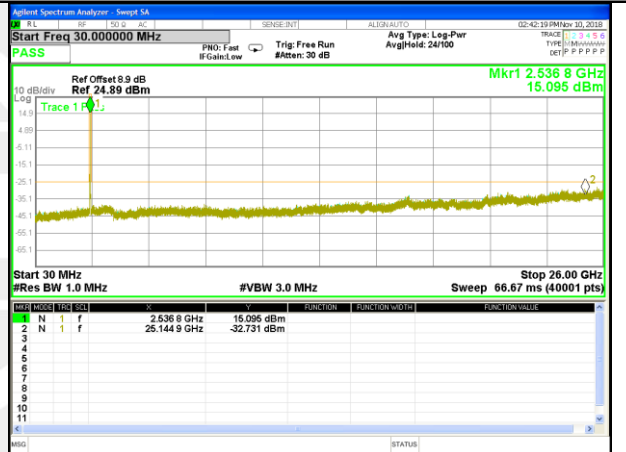

Highest Channel / 16QAM

LTE BAND 7

LTE Band 7 / 5MHz /Emission

Lowest Channel / QPSK

Lowest Channel / 16QAM

Middle Channel / QPSK

Middle Channel / 16QAM

Highest Channel / QPSK

Highest Channel / 16QAM

LTE BAND 7

LTE Band 7 / 10MHz /Emission

Lowest Channel / QPSK

Lowest Channel / 16QAM

Middle Channel / QPSK

Middle Channel / 16QAM

Highest Channel / QPSK

Highest Channel / 16QAM

LTE BAND 7

LTE Band 7 / 15MHz /Emission

Lowest Channel / QPSK

Lowest Channel / 16QAM

Middle Channel / QPSK

Middle Channel / 16QAM

Highest Channel / QPSK