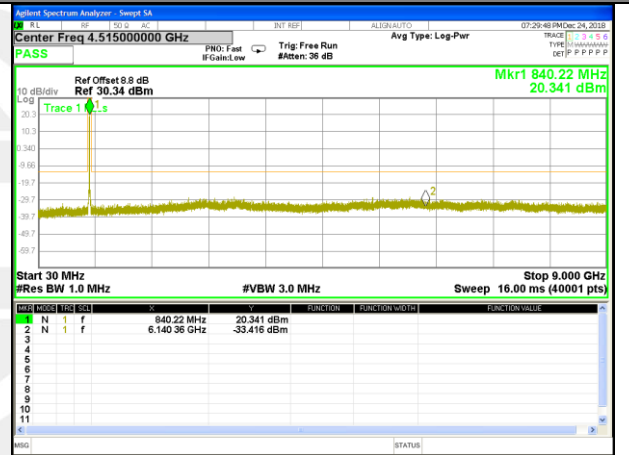

Highest Channel / 16QAM

LTE BAND 5

LTE Band 5 / 5MHz /Emission

Lowest Channel / QPSK

Lowest Channel / 16QAM

Middle Channel / QPSK

Middle Channel / 16QAM

Highest Channel / QPSK

Highest Channel / 16QAM

LTE BAND 5

LTE Band 5 / 10MHz /Emission

Lowest Channel / QPSK

Lowest Channel / 16QAM

Middle Channel / QPSK

Middle Channel / 16QAM

Highest Channel / QPSK

Highest Channel / 16QAM

LTE BAND 7

LTE Band 7 / 5MHz /Emission

Lowest Channel / QPSK

Lowest Channel / 16QAM

Middle Channel / QPSK

Middle Channel / 16QAM

Highest Channel / QPSK