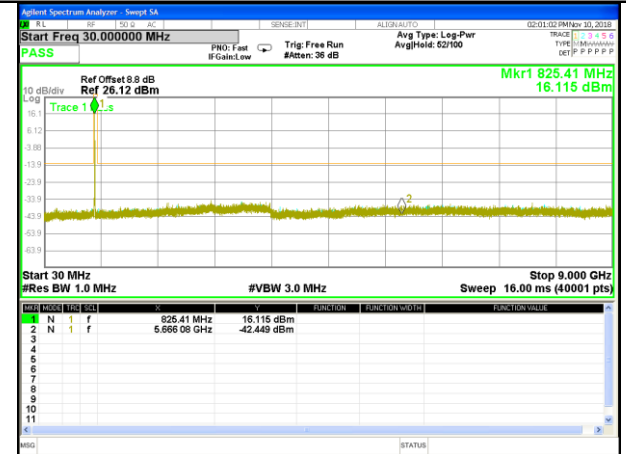

CONDUCTED SPURIOUS EMISSION

LTE BAND 5

LTE Band 5 / 1.4MHz /Emission

Lowest Channel / QPSK

Lowest Channel / 16QAM

Middle Channel / QPSK

Middle Channel / 16QAM

Highest Channel / QPSK

Highest Channel / 16QAM

LTE BAND 5

LTE Band 5 / 3MHz /Emission

Lowest Channel / QPSK

Lowest Channel / 16QAM

Middle Channel / QPSK

Middle Channel / 16QAM

Highest Channel / QPSK

Highest Channel / 16QAM

LTE BAND 5

LTE Band 5 / 5MHz /Emission

Lowest Channel / QPSK

Lowest Channel / 16QAM

Middle Channel / QPSK

Middle Channel / 16QAM

Highest Channel / QPSK

Highest Channel / 16QAM

LTE BAND 5

LTE Band 5 / 10MHz /Emission

Lowest Channel / QPSK

Lowest Channel / 16QAM

Middle Channel / QPSK

Middle Channel / 16QAM

Highest Channel / QPSK