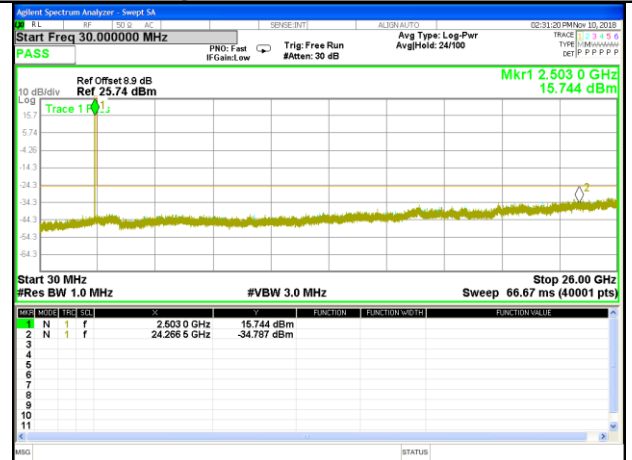

Highest Channel / 16QAM

LTE BAND 5

LTE Band 5 / 10MHz /Emission

Lowest Channel / QPSK

Lowest Channel / 16QAM

Middle Channel / QPSK

Middle Channel / 16QAM

Highest Channel / QPSK

Highest Channel / 16QAM

LTE BAND 7

LTE Band 7 / 5MHz /Emission

Lowest Channel / QPSK

Lowest Channel / 16QAM

Middle Channel / QPSK

Middle Channel / 16QAM

Highest Channel / QPSK

Highest Channel / 16QAM

LTE BAND 7

LTE Band 7 / 10MHz /Emission

Lowest Channel / QPSK

Lowest Channel / 16QAM

Middle Channel / QPSK

Middle Channel / 16QAM

Highest Channel / QPSK