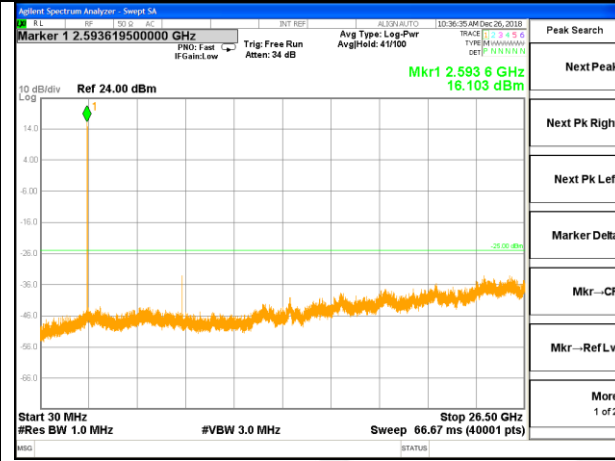

Highest Channel / 16QAM

LTE BAND 7

LTE Band 7 / 20MHz /Emission

Lowest Channel / QPSK

Lowest Channel / 16QAM

Middle Channel / QPSK

Middle Channel / 16QAM

Highest Channel / QPSK

Highest Channel / 16QAM

LTE BAND 38

LTE Band 38 / 5MHz /Emission

Lowest Channel / QPSK

Lowest Channel / 16QAM

Middle Channel / QPSK

Middle Channel / 16QAM

Highest Channel / QPSK

Highest Channel / 16QAM

LTE BAND 38

LTE Band 38 / 10MHz /Emission

Lowest Channel / QPSK

Lowest Channel / 16QAM

Middle Channel / QPSK

Middle Channel / 16QAM

Highest Channel / QPSK

Highest Channel / 16QAM