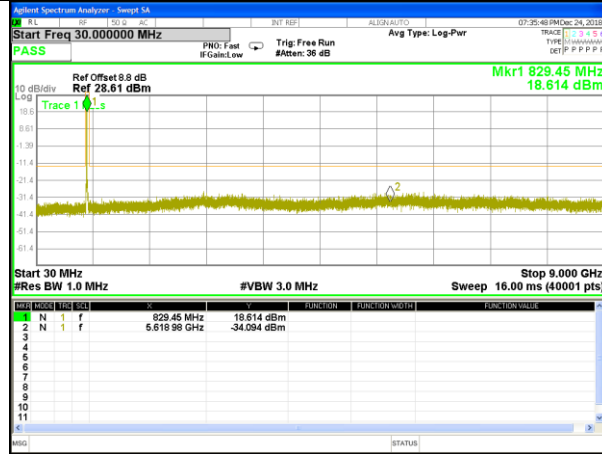

Highest Channel / 16QAM

LTE BAND 5

LTE Band 5 / 3MHz /Emission

Lowest Channel / QPSK

Lowest Channel / 16QAM

Middle Channel / QPSK

Middle Channel / 16QAM

Highest Channel / QPSK

Highest Channel / 16QAM

LTE BAND 5

LTE Band 5 / 5MHz /Emission

Lowest Channel / QPSK

Lowest Channel / 16QAM

Middle Channel / QPSK

Middle Channel / 16QAM

Highest Channel / QPSK

Highest Channel / 16QAM

LTE BAND 5

LTE Band 5 / 10MHz /Emission

Lowest Channel / QPSK

Lowest Channel / 16QAM

Middle Channel / QPSK

Middle Channel / 16QAM

Highest Channel / QPSK