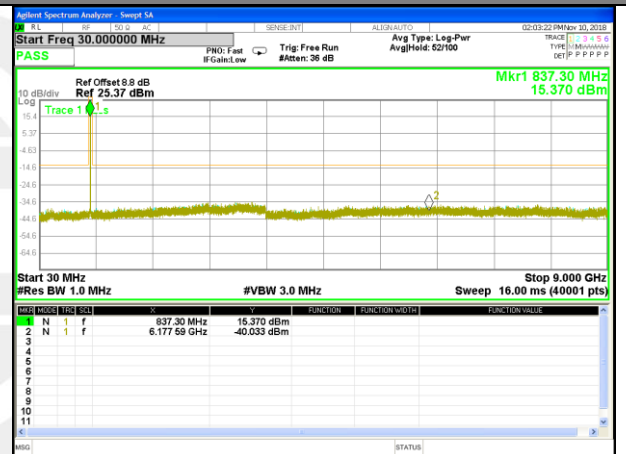

CONDUCTED SPURIOUS EMISSION

LTE BAND 5

LTE Band 5 / 1.4MHz /Emission

Lowest Channel / QPSK

Lowest Channel / 16QAM

Middle Channel / QPSK

Middle Channel / 16QAM

Highest Channel / QPSK

Highest Channel / 16QAM

LTE BAND 5

LTE Band 5 / 3MHz /Emission

Lowest Channel / QPSK

Lowest Channel / 16QAM

Middle Channel / QPSK

Middle Channel / 16QAM

Highest Channel / QPSK

Highest Channel / 16QAM

LTE BAND 5

LTE Band 5 / 5MHz /Emission

Lowest Channel / QPSK

Lowest Channel / 16QAM

Middle Channel / QPSK

Middle Channel / 16QAM

Highest Channel / QPSK

Highest Channel / 16QAM

LTE BAND 5

LTE Band 5 / 10MHz /Emission

Lowest Channel / QPSK

Lowest Channel / 16QAM

Middle Channel / QPSK

Middle Channel / 16QAM

Highest Channel / QPSK