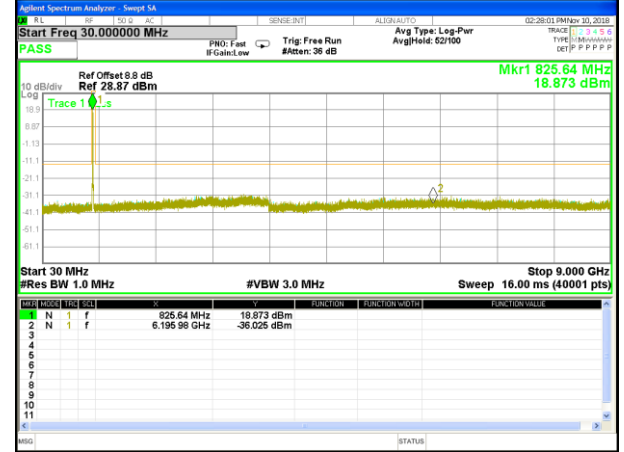

Highest Channel / 16QAM

LTE BAND 5

LTE Band 5 / 3MHz /Emission

Lowest Channel / QPSK

Lowest Channel / 16QAM

Middle Channel / QPSK

Middle Channel / 16QAM

Highest Channel / QPSK

Highest Channel / 16QAM

LTE BAND 5

LTE Band 5 / 5MHz /Emission

Lowest Channel / QPSK

Lowest Channel / 16QAM

Middle Channel / QPSK

Middle Channel / 16QAM

Highest Channel / QPSK

Highest Channel / 16QAM

LTE BAND 5

LTE Band 5 / 10MHz /Emission

Lowest Channel / QPSK

Lowest Channel / 16QAM

Middle Channel / QPSK

Middle Channel / 16QAM

Highest Channel / QPSK