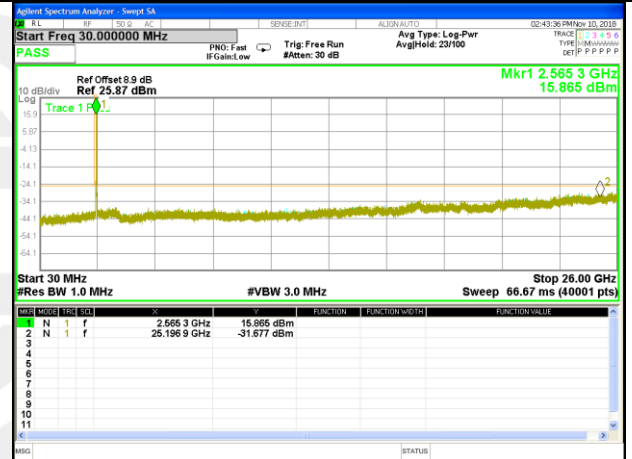

Highest Channel / 16QAM

LTE BAND 5

LTE Band 5 / 10MHz /Emission

Lowest Channel / QPSK

Lowest Channel / 16QAM

Middle Channel / QPSK

Middle Channel / 16QAM

Highest Channel / QPSK

Highest Channel / 16QAM

LTE BAND 7

LTE Band 7 / 5MHz /Emission

Lowest Channel / QPSK

Lowest Channel / 16QAM

Middle Channel / QPSK

Middle Channel / 16QAM

Highest Channel / QPSK

Highest Channel / 16QAM

LTE BAND 7

LTE Band 7 / 10MHz /Emission

Lowest Channel / QPSK

Lowest Channel / 16QAM

Middle Channel / QPSK

Middle Channel / 16QAM

Highest Channel / QPSK