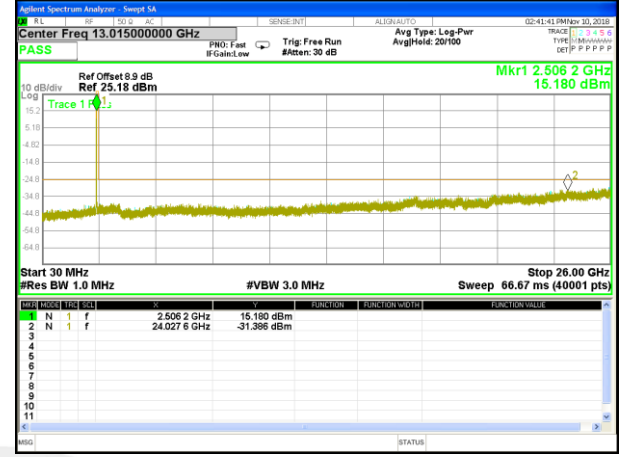

Highest Channel / 16QAM

LTE BAND 7

LTE Band 7 / 5MHz /Emission

Lowest Channel / QPSK

Lowest Channel / 16QAM

Middle Channel / QPSK

Middle Channel / 16QAM

Highest Channel / QPSK

Highest Channel / 16QAM

LTE BAND 7

LTE Band 7 / 10MHz /Emission

Lowest Channel / QPSK

Lowest Channel / 16QAM

Middle Channel / QPSK

Middle Channel / 16QAM

Highest Channel / QPSK

Highest Channel / 16QAM

LTE BAND 7

LTE Band 7 / 15MHz /Emission

Lowest Channel / QPSK

Lowest Channel / 16QAM

Middle Channel / QPSK

Middle Channel / 16QAM

Highest Channel / QPSK