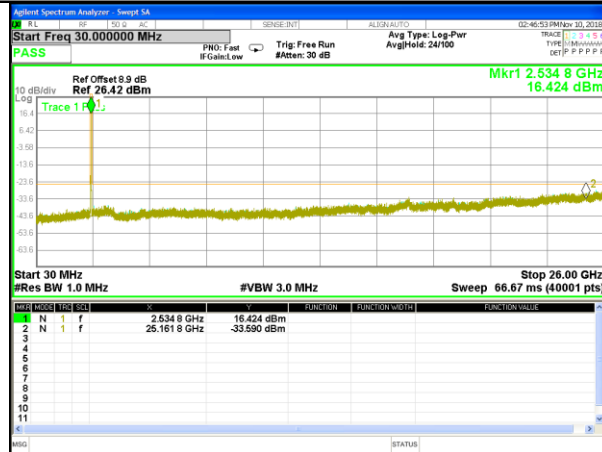

Highest Channel / 16QAM

LTE BAND 7

LTE Band 7 / 5MHz /Emission

Lowest Channel / QPSK

Lowest Channel / 16QAM

Middle Channel / QPSK

Middle Channel / 16QAM

Highest Channel / QPSK

Highest Channel / 16QAM

LTE BAND 7

LTE Band 7 / 10MHz /Emission

Lowest Channel / QPSK

Lowest Channel / 16QAM

Middle Channel / QPSK

Middle Channel / 16QAM

Highest Channel / QPSK

Highest Channel / 16QAM

LTE BAND 7

LTE Band 7 / 15MHz /Emission

Lowest Channel / QPSK

Lowest Channel / 16QAM

Middle Channel / QPSK

Middle Channel / 16QAM

Highest Channel / QPSK