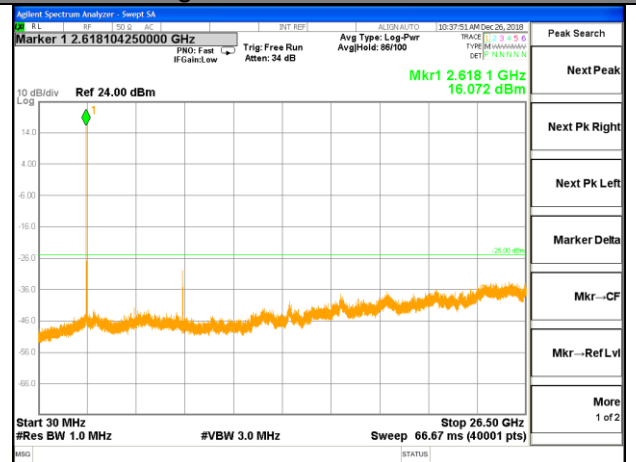

Highest Channel / 16QAM

LTE BAND 7

LTE Band 7 / 20MHz /Emission

Lowest Channel / QPSK

Lowest Channel / 16QAM

Middle Channel / QPSK

Middle Channel / 16QAM

Highest Channel / QPSK

Highest Channel / 16QAM

LTE BAND 38

LTE Band 38 / 5MHz /Emission

Lowest Channel / QPSK

Lowest Channel / 16QAM

Middle Channel / QPSK

Middle Channel / 16QAM

Highest Channel / QPSK

Highest Channel / 16QAM

LTE BAND 38

LTE Band 38 / 10MHz /Emission

Lowest Channel / QPSK

Lowest Channel / 16QAM

Middle Channel / QPSK

Middle Channel / 16QAM

Highest Channel / QPSK

Highest Channel / 16QAM