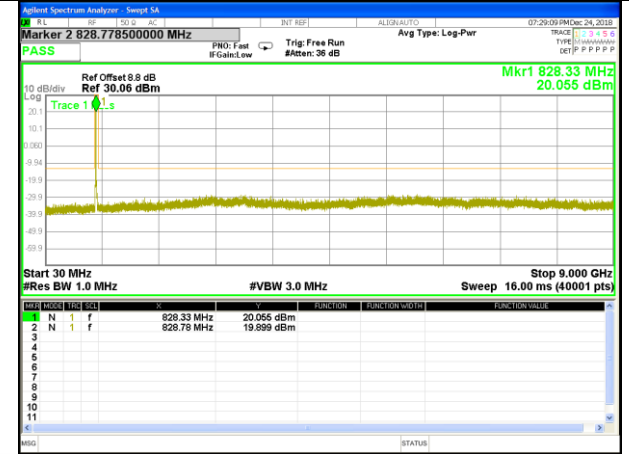

Highest Channel / 16QAM

LTE BAND 5

LTE Band 5 / 5MHz /Emission

Lowest Channel / QPSK

Lowest Channel / 16QAM

Middle Channel / QPSK

Middle Channel / 16QAM

Highest Channel / QPSK

Highest Channel / 16QAM

LTE BAND 5

LTE Band 5 / 10MHz /Emission

Lowest Channel / QPSK

Lowest Channel / 16QAM

Middle Channel / QPSK

Middle Channel / 16QAM

Highest Channel / QPSK

Highest Channel / 16QAM

LTE BAND 7

LTE Band 7 / 5MHz /Emission

Lowest Channel / QPSK

Lowest Channel / 16QAM

Middle Channel / QPSK

Middle Channel / 16QAM

Highest Channel / QPSK