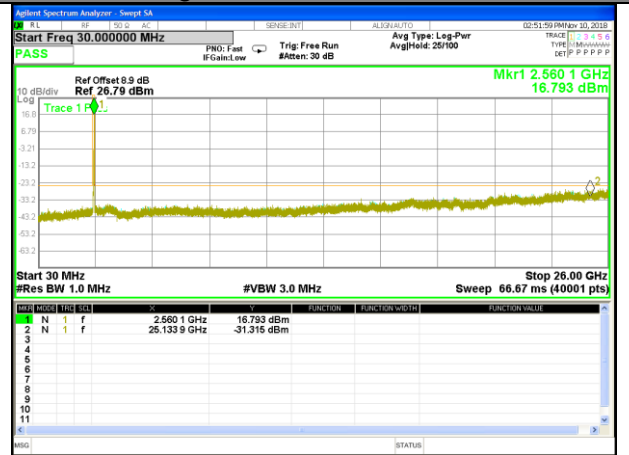

Highest Channel / 16QAM

LTE BAND 7

LTE Band 7 / 10MHz /Emission

Lowest Channel / QPSK

Lowest Channel / 16QAM

Middle Channel / QPSK

Middle Channel / 16QAM

Highest Channel / QPSK

Highest Channel / 16QAM

LTE BAND 7

LTE Band 7 / 15MHz /Emission

Lowest Channel / QPSK

Lowest Channel / 16QAM

Middle Channel / QPSK

Middle Channel / 16QAM

Highest Channel / QPSK

Highest Channel / 16QAM

LTE BAND 7

LTE Band 7 / 20MHz /Emission

Lowest Channel / QPSK

Lowest Channel / 16QAM

Middle Channel / QPSK

Middle Channel / 16QAM

Highest Channel / QPSK