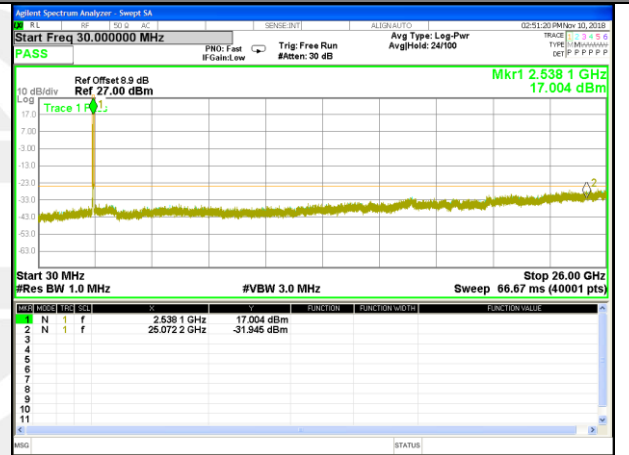

Highest Channel / 16QAM

LTE BAND 7

LTE Band 7 / 10MHz /Emission

Lowest Channel / QPSK

Lowest Channel / 16QAM

Middle Channel / QPSK

Middle Channel / 16QAM

Highest Channel / QPSK

Highest Channel / 16QAM

LTE BAND 7

LTE Band 7 / 15MHz /Emission

Lowest Channel / QPSK

Lowest Channel / 16QAM

Middle Channel / QPSK

Middle Channel / 16QAM

Highest Channel / QPSK

Highest Channel / 16QAM

LTE BAND 7

LTE Band 7 / 20MHz /Emission

Lowest Channel / QPSK

Lowest Channel / 16QAM

Middle Channel / QPSK

Middle Channel / 16QAM

Highest Channel / QPSK