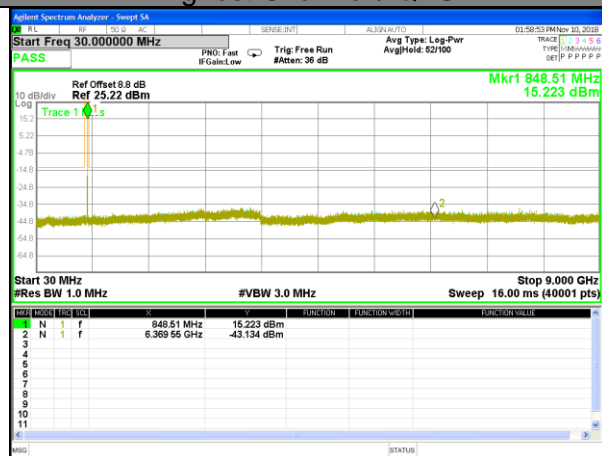

CONDUCTED SPURIOUS EMISSION

LTE BAND 5

LTE Band 5 / 1.4MHz /Emission

Lowest Channel / QPSK

Lowest Channel / 16QAM

Middle Channel / QPSK

Middle Channel / 16QAM

Highest Channel / QPSK

Highest Channel / 16QAM

LTE BAND 5

LTE Band 5 / 3MHz /Emission

Lowest Channel / QPSK

Lowest Channel / 16QAM

Middle Channel / QPSK

Middle Channel / 16QAM

Highest Channel / QPSK

Highest Channel / 16QAM

LTE BAND 5

LTE Band 5 / 5MHz /Emission

Lowest Channel / QPSK

Lowest Channel / 16QAM

Middle Channel / QPSK

Middle Channel / 16QAM

Highest Channel / QPSK