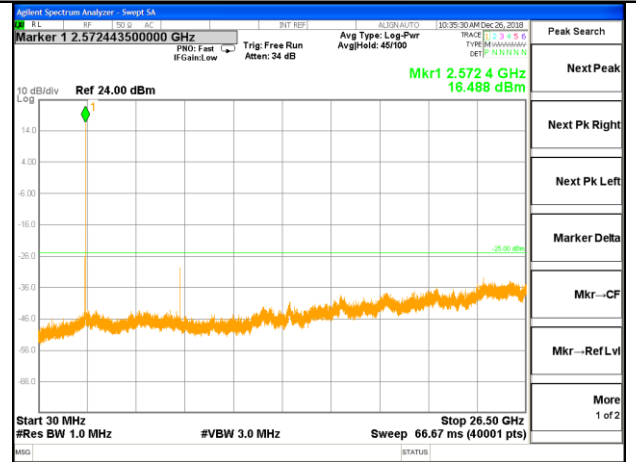

Highest Channel / 16QAM

LTE BAND 7

LTE Band 7 / 20MHz /Emission

Lowest Channel / QPSK

Lowest Channel / 16QAM

Middle Channel / QPSK

Middle Channel / 16QAM

Highest Channel / QPSK

Highest Channel / 16QAM

LTE BAND 38

LTE Band 38 / 5MHz /Emission

Lowest Channel / QPSK

Lowest Channel / 16QAM

Middle Channel / QPSK

Middle Channel / 16QAM

Highest Channel / QPSK

Highest Channel / 16QAM

LTE BAND 38

LTE Band 38 / 10MHz /Emission

Lowest Channel / QPSK

Lowest Channel / 16QAM

Middle Channel / QPSK

Middle Channel / 16QAM

Highest Channel / QPSK

Highest Channel / 16QAM