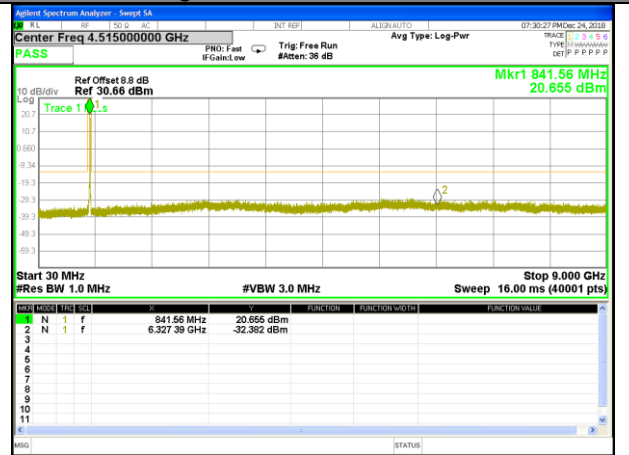

Highest Channel / 16QAM

LTE BAND 5

LTE Band 5 / 5MHz /Emission

Lowest Channel / QPSK

Lowest Channel / 16QAM

Middle Channel / QPSK

Middle Channel / 16QAM

Highest Channel / QPSK

Highest Channel / 16QAM

LTE BAND 5

LTE Band 5 / 10MHz /Emission

Lowest Channel / QPSK

Lowest Channel / 16QAM

Middle Channel / QPSK

Middle Channel / 16QAM

Highest Channel / QPSK

Highest Channel / 16QAM

LTE BAND 7

LTE Band 7 / 5MHz /Emission

Lowest Channel / QPSK

Lowest Channel / 16QAM

Middle Channel / QPSK

Middle Channel / 16QAM

Highest Channel / QPSK