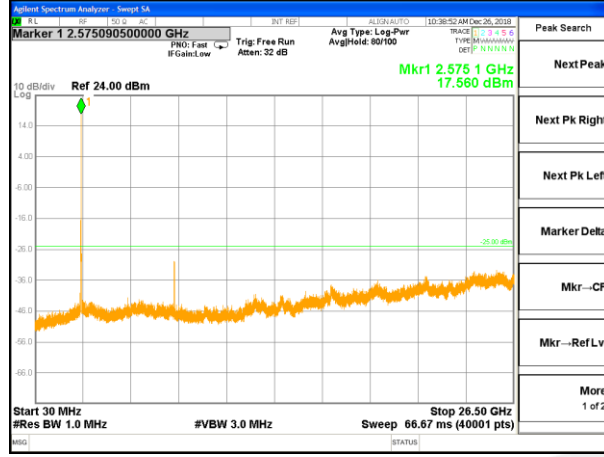

Highest Channel / 16QAM

LTE BAND 38

LTE Band 38 / 5MHz /Emission

Lowest Channel / QPSK

Lowest Channel / 16QAM

Middle Channel / QPSK

Middle Channel / 16QAM

Highest Channel / QPSK

Highest Channel / 16QAM

LTE BAND 38

LTE Band 38 / 10MHz /Emission

Lowest Channel / QPSK

Lowest Channel / 16QAM

Middle Channel / QPSK

Middle Channel / 16QAM

Highest Channel / QPSK

Highest Channel / 16QAM