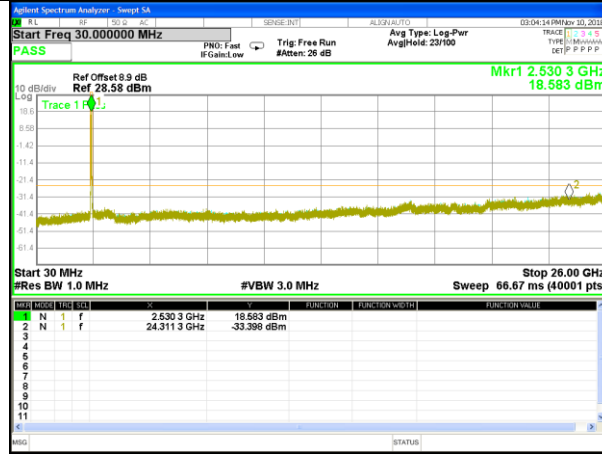

Highest Channel / 16QAM

LTE BAND 7

LTE Band 7 / 15MHz /Emission

Lowest Channel / QPSK

Lowest Channel / 16QAM

Middle Channel / QPSK

Middle Channel / 16QAM

Highest Channel / QPSK

Highest Channel / 16QAM

LTE BAND 7

LTE Band 7 / 20MHz /Emission

Lowest Channel / QPSK

Lowest Channel / 16QAM

Middle Channel / QPSK

Middle Channel / 16QAM

Highest Channel / QPSK

Highest Channel / 16QAM

LTE BAND 38

LTE Band 38 / 5MHz /Emission

Lowest Channel / QPSK

Lowest Channel / 16QAM

Middle Channel / QPSK

Middle Channel / 16QAM

Highest Channel / QPSK