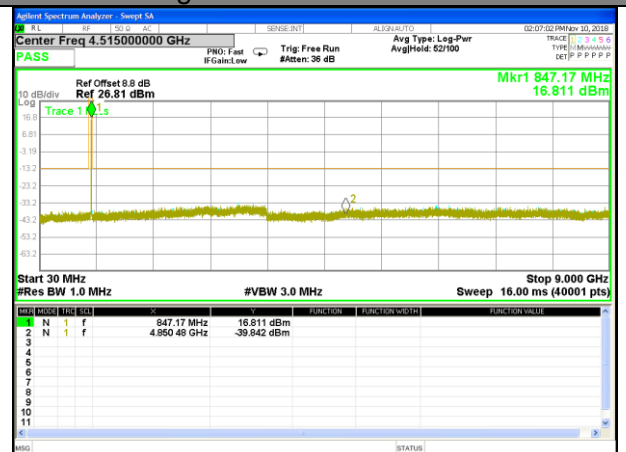

CONDUCTED SPURIOUS EMISSION

LTE BAND 5

LTE Band 5 / 1.4MHz /Emission

Lowest Channel / QPSK

Lowest Channel / 16QAM

Middle Channel / QPSK

Middle Channel / 16QAM

Highest Channel / QPSK

Highest Channel / 16QAM

LTE BAND 5

LTE Band 5 / 3MHz /Emission

Lowest Channel / QPSK

Lowest Channel / 16QAM

Middle Channel / QPSK

Middle Channel / 16QAM

Highest Channel / QPSK

Highest Channel / 16QAM

LTE BAND 5

LTE Band 5 / 5MHz /Emission

Lowest Channel / QPSK

Lowest Channel / 16QAM

Middle Channel / QPSK

Middle Channel / 16QAM

Highest Channel / QPSK

Highest Channel / 16QAM

LTE BAND 5

LTE Band 5 / 10MHz /Emission

Lowest Channel / QPSK

Lowest Channel / 16QAM

Middle Channel / QPSK

Middle Channel / 16QAM

Highest Channel / QPSK