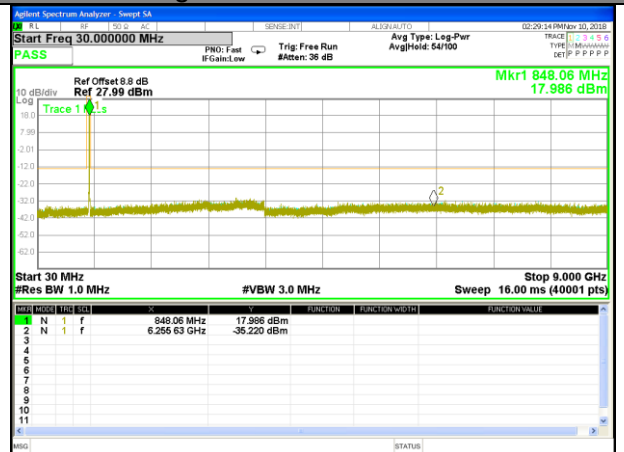

Highest Channel / 16QAM

LTE BAND 5

LTE Band 5 / 3MHz /Emission

Lowest Channel / QPSK

Lowest Channel / 16QAM

Middle Channel / QPSK

Middle Channel / 16QAM

Highest Channel / QPSK

Highest Channel / 16QAM

LTE BAND 5

LTE Band 5 / 5MHz /Emission

Lowest Channel / QPSK

Lowest Channel / 16QAM

Middle Channel / QPSK

Middle Channel / 16QAM

Highest Channel / QPSK

Highest Channel / 16QAM

LTE BAND 5

LTE Band 5 / 10MHz /Emission

Lowest Channel / QPSK

Lowest Channel / 16QAM

Middle Channel / QPSK

Middle Channel / 16QAM

Highest Channel / QPSK

Highest Channel / 16QAM

LTE BAND 7

LTE Band 7 / 5MHz /Emission

Lowest Channel / QPSK

Lowest Channel / 16QAM

Middle Channel / QPSK

Middle Channel / 16QAM

Highest Channel / QPSK