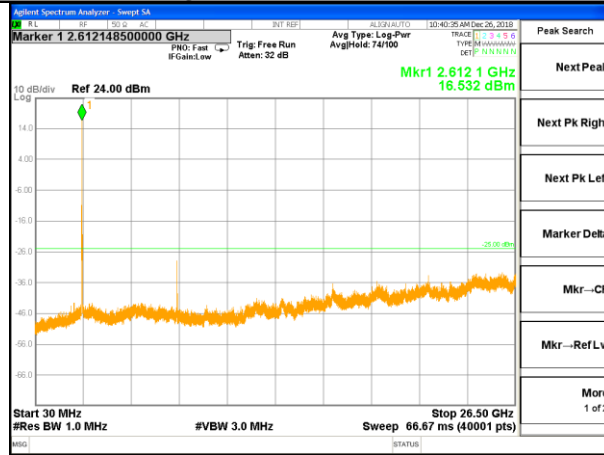

Highest Channel / 16QAM

LTE BAND 38

LTE Band 38 / 5MHz /Emission

Lowest Channel / QPSK

Lowest Channel / 16QAM

Middle Channel / QPSK

Middle Channel / 16QAM

Highest Channel / QPSK

Highest Channel / 16QAM

LTE BAND 38

LTE Band 38 / 10MHz /Emission

Lowest Channel / QPSK

Lowest Channel / 16QAM

Middle Channel / QPSK

Middle Channel / 16QAM

Highest Channel / QPSK

Highest Channel / 16QAM