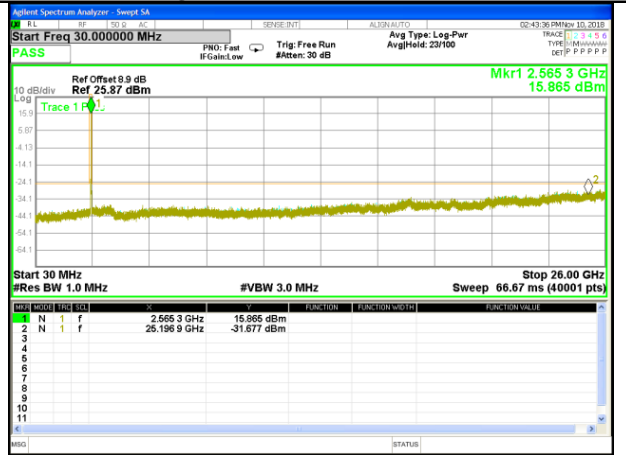

Highest Channel / 16QAM

LTE BAND 7

LTE Band 7 / 5MHz /Emission

Lowest Channel / QPSK

Lowest Channel / 16QAM

Middle Channel / QPSK

Middle Channel / 16QAM

Highest Channel / QPSK

Highest Channel / 16QAM

LTE BAND 7

LTE Band 7 / 10MHz /Emission

Lowest Channel / QPSK

Lowest Channel / 16QAM

Middle Channel / QPSK

Middle Channel / 16QAM

Highest Channel / QPSK

Highest Channel / 16QAM

LTE BAND 7

LTE Band 7 / 15MHz /Emission

Lowest Channel / QPSK

Lowest Channel / 16QAM

Middle Channel / QPSK

Middle Channel / 16QAM

Highest Channel / QPSK