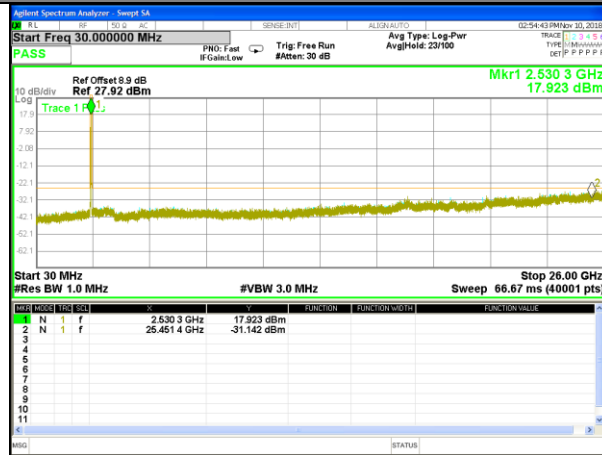

Highest Channel / 16QAM

LTE BAND 7

LTE Band 7 / 10MHz /Emission

Lowest Channel / QPSK

Lowest Channel / 16QAM

Middle Channel / QPSK

Middle Channel / 16QAM

Highest Channel / QPSK

Highest Channel / 16QAM

LTE BAND 7

LTE Band 7 / 15MHz /Emission

Lowest Channel / QPSK

Lowest Channel / 16QAM

Middle Channel / QPSK

Middle Channel / 16QAM

Highest Channel / QPSK

Highest Channel / 16QAM

LTE BAND 7

LTE Band 7 / 20MHz /Emission

Lowest Channel / QPSK

Lowest Channel / 16QAM

Middle Channel / QPSK

Middle Channel / 16QAM

Highest Channel / QPSK