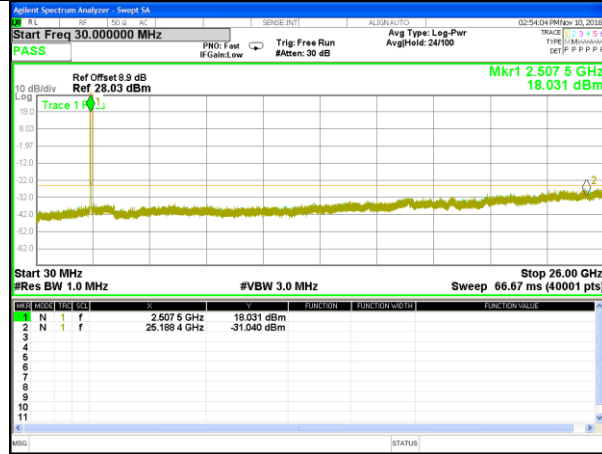

Highest Channel / 16QAM

LTE BAND 7

LTE Band 7 / 5MHz /Emission

Lowest Channel / QPSK

Lowest Channel / 16QAM

Middle Channel / QPSK

Middle Channel / 16QAM

Highest Channel / QPSK

Highest Channel / 16QAM

LTE BAND 7

LTE Band 7 / 10MHz /Emission

Lowest Channel / QPSK

Lowest Channel / 16QAM

Middle Channel / QPSK

Middle Channel / 16QAM

Highest Channel / QPSK

Highest Channel / 16QAM

LTE BAND 7

LTE Band 7 / 15MHz /Emission

Lowest Channel / QPSK

Lowest Channel / 16QAM

Middle Channel / QPSK

Middle Channel / 16QAM

Highest Channel / QPSK