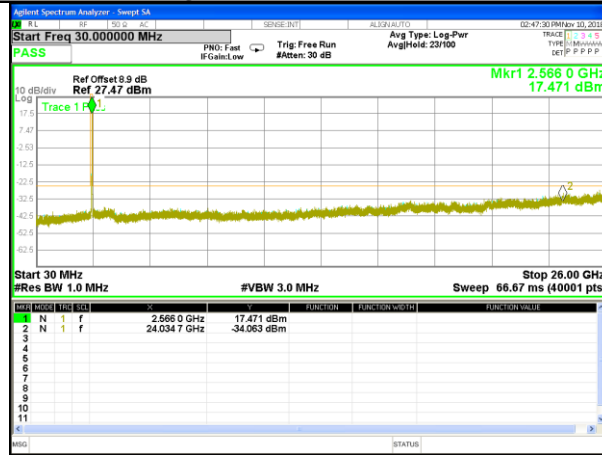

Highest Channel / 16QAM

LTE BAND 7

LTE Band 7 / 5MHz /Emission

Lowest Channel / QPSK

Lowest Channel / 16QAM

Middle Channel / QPSK

Middle Channel / 16QAM

Highest Channel / QPSK

Highest Channel / 16QAM

LTE BAND 7

LTE Band 7 / 10MHz /Emission

Lowest Channel / QPSK

Lowest Channel / 16QAM

Middle Channel / QPSK

Middle Channel / 16QAM

Highest Channel / QPSK

Highest Channel / 16QAM

LTE BAND 7

LTE Band 7 / 15MHz /Emission

Lowest Channel / QPSK

Lowest Channel / 16QAM

Middle Channel / QPSK

Middle Channel / 16QAM

Highest Channel / QPSK