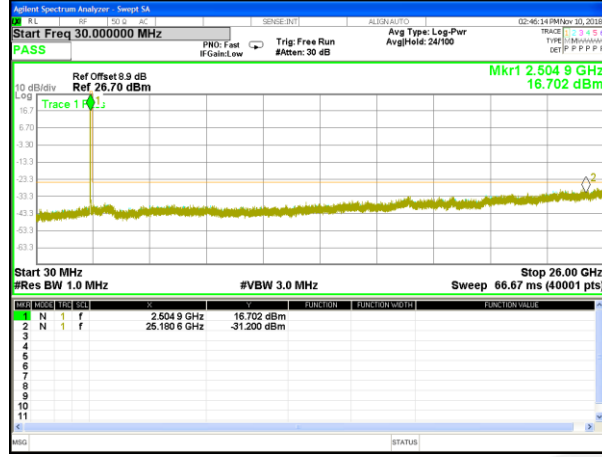

Highest Channel / 16QAM

LTE BAND 7

LTE Band 7 / 5MHz /Emission

Lowest Channel / QPSK

Lowest Channel / 16QAM

Middle Channel / QPSK

Middle Channel / 16QAM

Highest Channel / QPSK

Highest Channel / 16QAM

LTE BAND 7

LTE Band 7 / 10MHz /Emission

Lowest Channel / QPSK

Lowest Channel / 16QAM

Middle Channel / QPSK

Middle Channel / 16QAM

Highest Channel / QPSK

Highest Channel / 16QAM

LTE BAND 7

LTE Band 7 / 15MHz /Emission

Lowest Channel / QPSK

Lowest Channel / 16QAM

Middle Channel / QPSK

Middle Channel / 16QAM

Highest Channel / QPSK