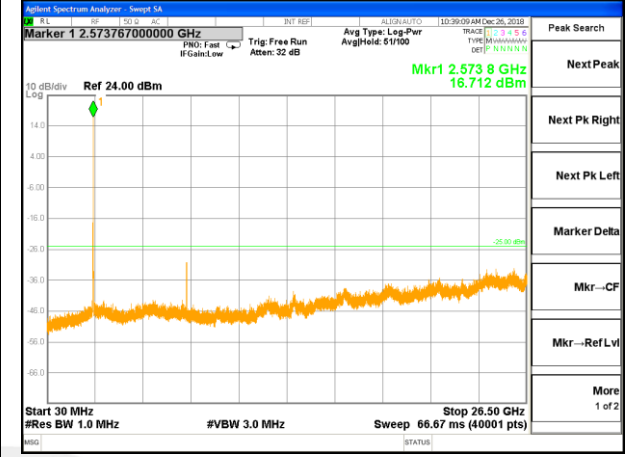

Highest Channel / 16QAM

LTE BAND 7

LTE Band 7 / 20MHz /Emission

Lowest Channel / QPSK

Lowest Channel / 16QAM

Middle Channel / QPSK

Middle Channel / 16QAM

Highest Channel / QPSK

Highest Channel / 16QAM

LTE BAND 38

LTE Band 38 / 5MHz /Emission

Lowest Channel / QPSK

Lowest Channel / 16QAM

Middle Channel / QPSK

Middle Channel / 16QAM

Highest Channel / QPSK

Highest Channel / 16QAM

LTE BAND 38

LTE Band 38 / 10MHz /Emission

Lowest Channel / QPSK

Lowest Channel / 16QAM

Middle Channel / QPSK

Middle Channel / 16QAM

Highest Channel / QPSK

Highest Channel / 16QAM