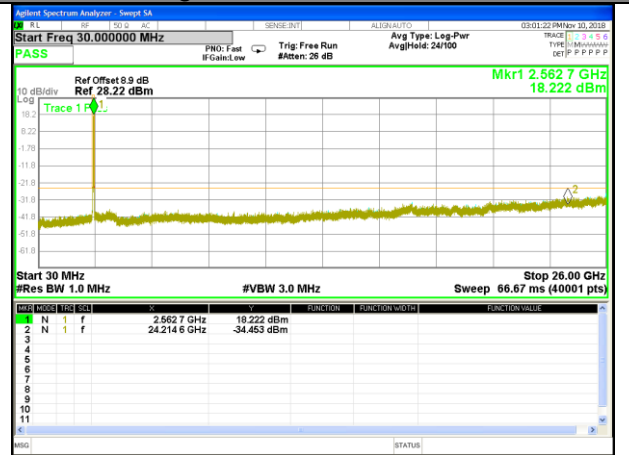

Highest Channel / 16QAM

LTE BAND 7

LTE Band 7 / 15MHz /Emission

Lowest Channel / QPSK

Lowest Channel / 16QAM

Middle Channel / QPSK

Middle Channel / 16QAM

Highest Channel / QPSK

Highest Channel / 16QAM

LTE BAND 7

LTE Band 7 / 20MHz /Emission

Lowest Channel / QPSK

Lowest Channel / 16QAM

Middle Channel / QPSK

Middle Channel / 16QAM

Highest Channel / QPSK

Highest Channel / 16QAM

LTE BAND 38

LTE Band 38 / 5MHz /Emission

Lowest Channel / QPSK

Lowest Channel / 16QAM

Middle Channel / QPSK

Middle Channel / 16QAM

Highest Channel / QPSK