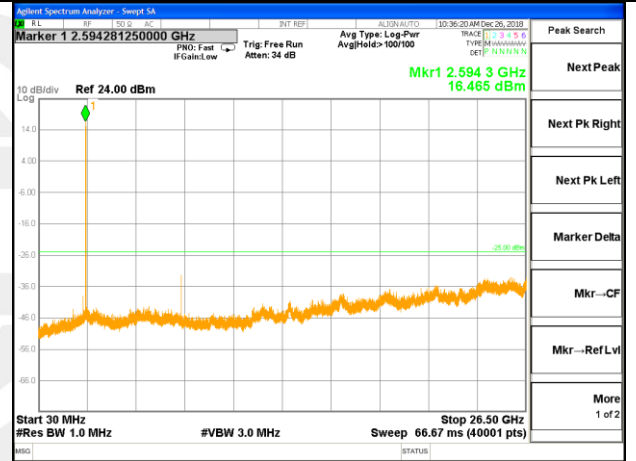

Highest Channel / 16QAM

LTE BAND 7

LTE Band 7 / 20MHz /Emission

Lowest Channel / QPSK

Lowest Channel / 16QAM

Middle Channel / QPSK

Middle Channel / 16QAM

Highest Channel / QPSK

Highest Channel / 16QAM

LTE BAND 38

LTE Band 38 / 5MHz /Emission

Lowest Channel / QPSK

Lowest Channel / 16QAM

Middle Channel / QPSK

Middle Channel / 16QAM

Highest Channel / QPSK

Highest Channel / 16QAM

LTE BAND 38

LTE Band 38 / 10MHz /Emission

Lowest Channel / QPSK

Lowest Channel / 16QAM

Middle Channel / QPSK

Middle Channel / 16QAM

Highest Channel / QPSK

Highest Channel / 16QAM