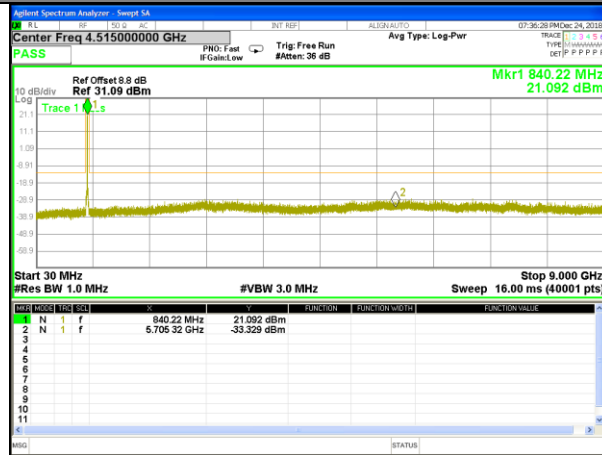

Highest Channel / 16QAM

LTE BAND 5

LTE Band 5 / 5MHz /Emission

Lowest Channel / QPSK

Lowest Channel / 16QAM

Middle Channel / QPSK

Middle Channel / 16QAM

Highest Channel / QPSK

Highest Channel / 16QAM

LTE BAND 5

LTE Band 5 / 10MHz /Emission

Lowest Channel / QPSK

Lowest Channel / 16QAM

Middle Channel / QPSK

Middle Channel / 16QAM

Highest Channel / QPSK

Highest Channel / 16QAM

LTE BAND 7

LTE Band 7 / 5MHz /Emission

Lowest Channel / QPSK

Lowest Channel / 16QAM

Middle Channel / QPSK

Middle Channel / 16QAM

Highest Channel / QPSK