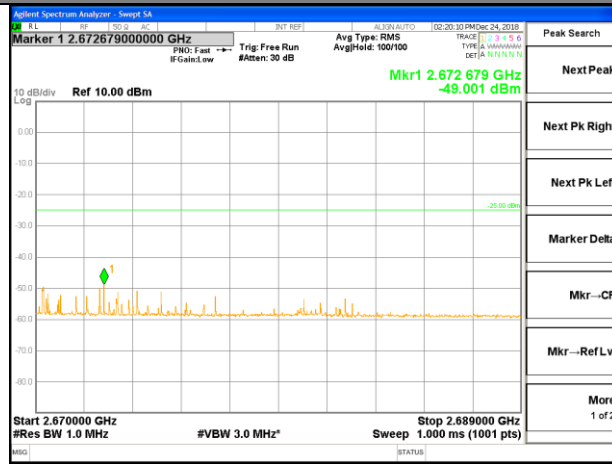

2670-2689MHz

LTE BAND 41

LTE band 41 / 15MHz /16QAM Lowest Band Edge / 1 RB

LTE BAND 41

LTE band 41 / 15MHz /16QAM Highest Band Edge / 1 RB

2630-2655MHz

2655-2656MHz

2656-2660MHz

2660-2670MHz

2670-2689MHz

LTE BAND 41

LTE BAND 41

LTE band 41 / 15MHz /16QAM Highest Band Edge / Full RB

2630-2655MHz

2655-2656MHz

2656-2660MHz