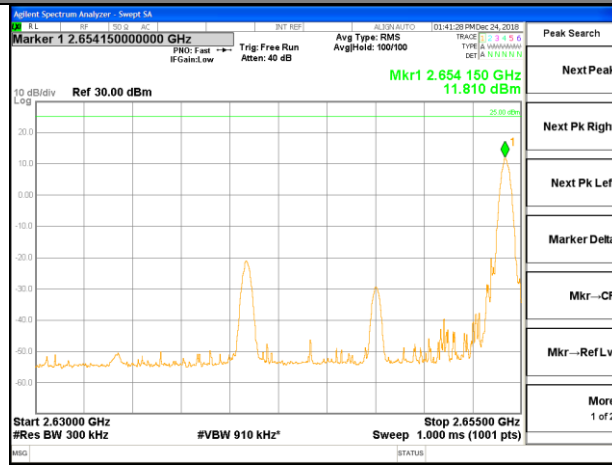

2670-2689MHz

LTE BAND 41

LTE band 41 / 15MHz /16QAM Lowest Band Edge / 1 RB

LTE BAND 41

LTE band 41 / 15MHz /16QAM Highest Band Edge / 1 RB

2630-2655MHz

2655-2656MHz

2656-2660MHz

2660-2670MHz

2670-2689MHz

LTE BAND 41

LTE BAND 41

LTE band 41 / 15MHz /16QAM Highest Band Edge / Full RB

2630-2655MHz

2655-2656MHz

2656-2660MHz