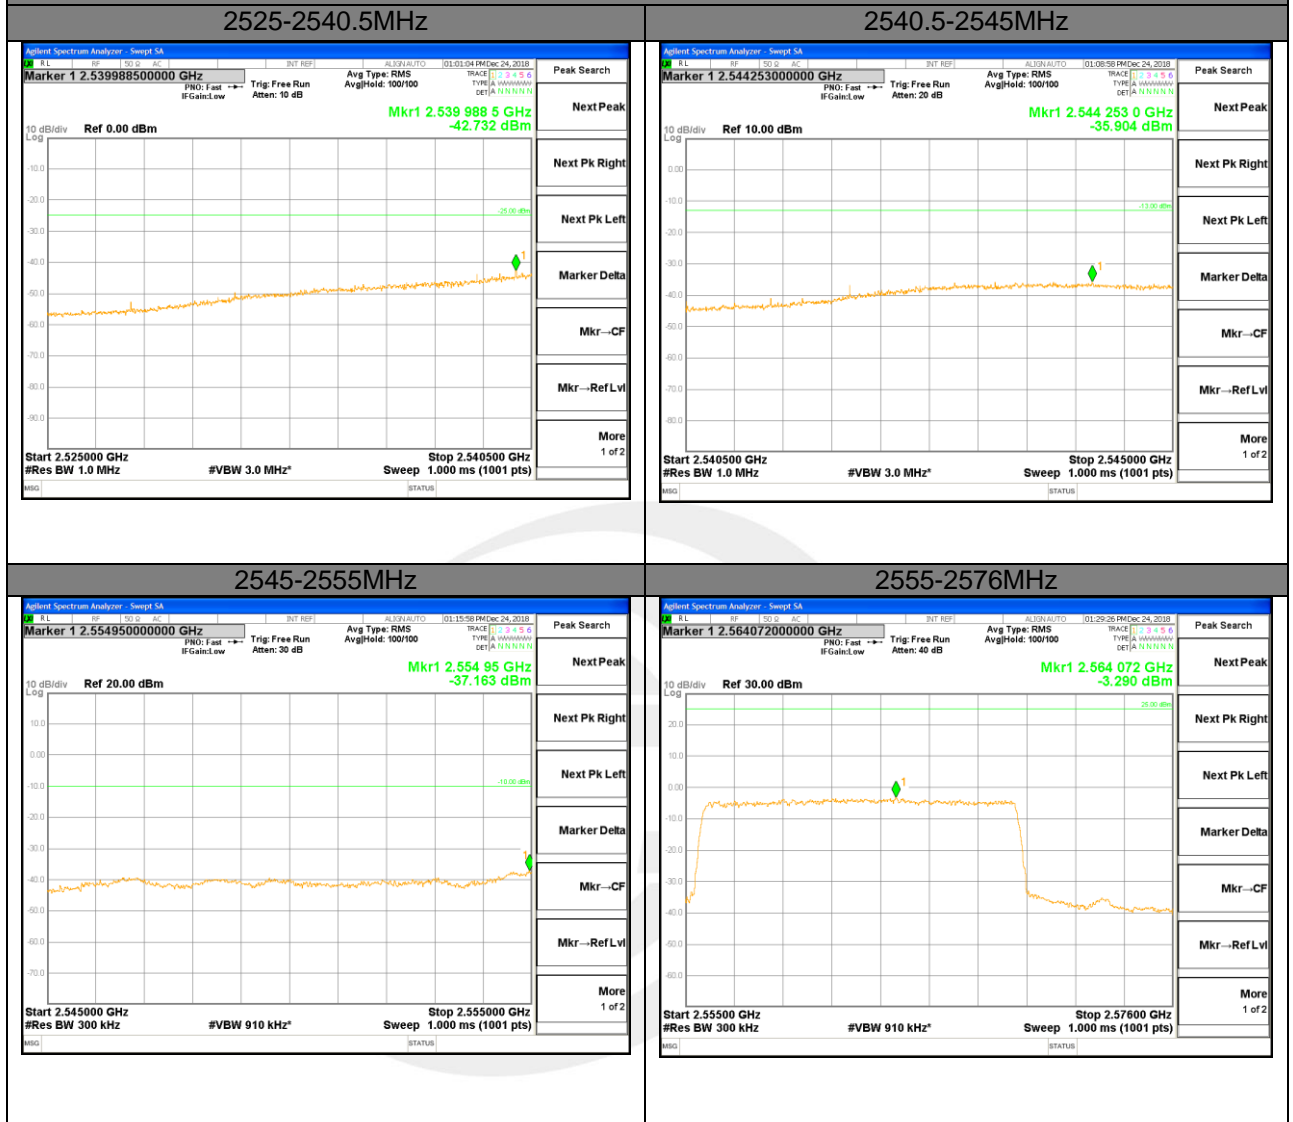

LTE BAND 41

LTE band 41 / 10MHz /16QAM Highest Band Edge / Full RB

2630-2655MHz

2655-2656MHz

2656-2660MHz

2660-2670MHz

2670-2689MHz

LTE band 41

LTE band 41 / 15MHz /QPSK Lowest Band Edge / 1 RB

LTE band 41

LTE band 41 / 15MHz /QPSK Highest Band Edge / 1 RB

2630-2655MHz

2655-2656MHz

2656-2660MHz

2660-2670MHz

2670-2689MHz

LTE band 41

LTE band 41 / 15MHz /QPSK Lowest Band Edge / Full RB

LTE band 41

LTE band 41 / 15MHz /QPSK Highest Band Edge / Full RB

2630-2655MHz

2655-2656MHz

2656-2660MHz

2660-2670MHz

2670-2689MHz

LTE BAND 41

LTE band 41 / 15MHz /16QAM Lowest Band Edge / 1 RB

LTE BAND 41

LTE band 41 / 15MHz /16QAM Highest Band Edge / 1 RB

2630-2655MHz

2655-2656MHz

2656-2660MHz