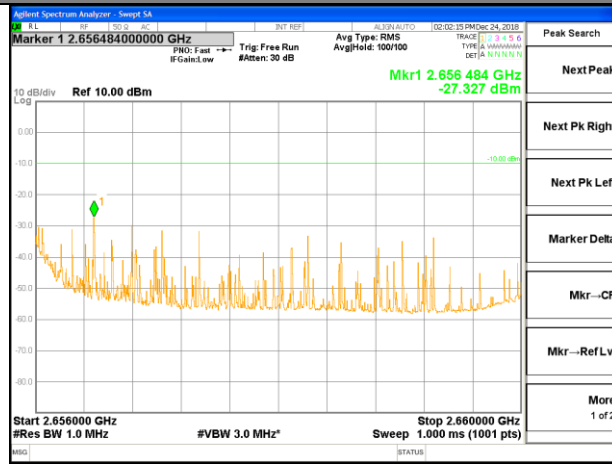

2670-2689MHz

LTE BAND 41

LTE band 41 / 15MHz /16QAM Lowest Band Edge / 1 RB

LTE BAND 41

LTE band 41 / 15MHz /16QAM Highest Band Edge / 1 RB

2630-2655MHz

2655-2656MHz

2656-2660MHz

2660-2670MHz

2670-2689MHz

LTE BAND 41

LTE BAND 41

LTE band 41 / 15MHz /16QAM Highest Band Edge / Full RB

2630-2655MHz

2655-2656MHz

2656-2660MHz