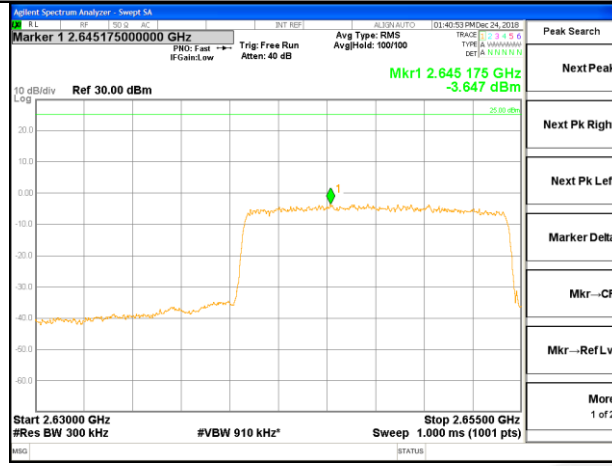

LTE band 41 / 15MHz /QPSK Lowest Band Edge / 1 RB

LTE band 41

LTE band 41 / 15MHz /QPSK Highest Band Edge / 1 RB

2630-2655MHz

2655-2656MHz

2656-2660MHz

2660-2670MHz

2670-2689MHz

LTE band 41

LTE band 41 / 15MHz /QPSK Lowest Band Edge / Full RB

LTE band 41

LTE band 41 / 15MHz /QPSK Highest Band Edge / Full RB

2630-2655MHz

2655-2656MHz

2656-2660MHz

2660-2670MHz

2670-2689MHz

LTE BAND 41

LTE band 41 / 15MHz /16QAM Lowest Band Edge / 1 RB

LTE BAND 41

LTE band 41 / 15MHz /16QAM Highest Band Edge / 1 RB

2630-2655MHz

2655-2656MHz

2656-2660MHz