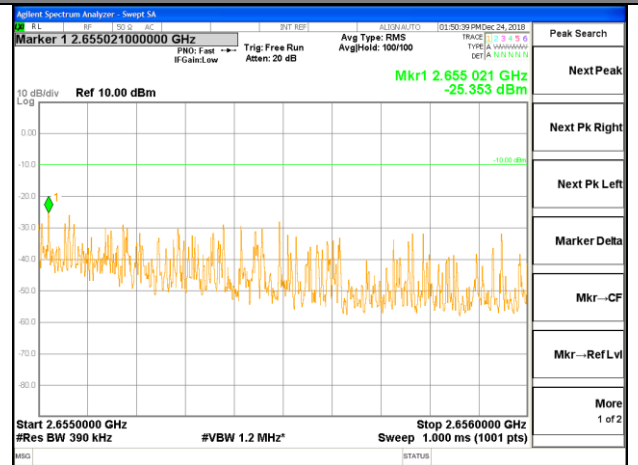

2670-2689MHz

LTE BAND 41

LTE band 41 / 15MHz /16QAM Lowest Band Edge / 1 RB

LTE BAND 41

LTE band 41 / 15MHz /16QAM Highest Band Edge / 1 RB

2630-2655MHz

2655-2656MHz

2656-2660MHz

2660-2670MHz

2670-2689MHz

LTE BAND 41

LTE BAND 41

LTE band 41 / 15MHz /16QAM Highest Band Edge / Full RB

2630-2655MHz

2655-2656MHz

2656-2660MHz