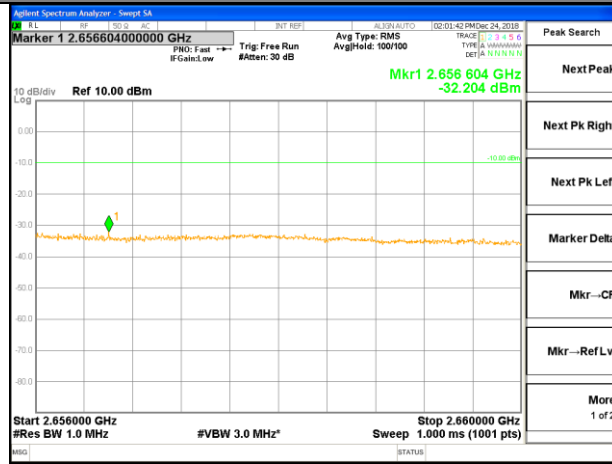

LTE band 41

LTE band 41 / 15MHz /QPSK Lowest Band Edge / Full RB

LTE band 41

LTE band 41 / 15MHz /QPSK Highest Band Edge / Full RB

2630-2655MHz

2655-2656MHz

2656-2660MHz

2660-2670MHz

2670-2689MHz

LTE BAND 41

LTE band 41 / 15MHz /16QAM Lowest Band Edge / 1 RB

LTE BAND 41

LTE band 41 / 15MHz /16QAM Highest Band Edge / 1 RB

2630-2655MHz

2655-2656MHz

2656-2660MHz