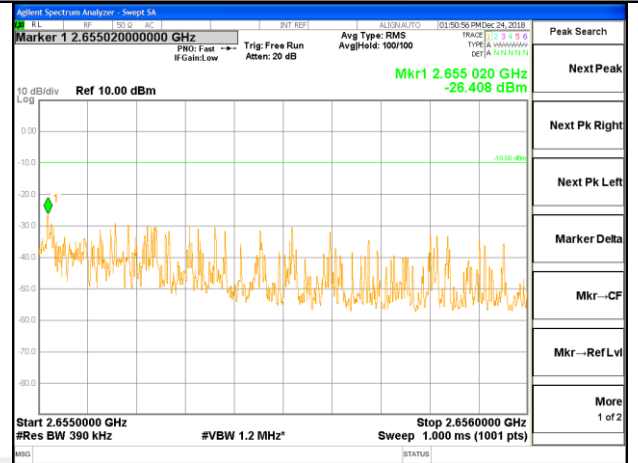

LTE band 41 / 15MHz /QPSK Lowest Band Edge / 1 RB

LTE band 41

LTE band 41 / 15MHz /QPSK Highest Band Edge / 1 RB

2630-2655MHz

2655-2656MHz

2656-2660MHz

2660-2670MHz

2670-2689MHz

LTE band 41

LTE band 41 / 15MHz /QPSK Lowest Band Edge / Full RB

LTE band 41

LTE band 41 / 15MHz /QPSK Highest Band Edge / Full RB

2630-2655MHz

2655-2656MHz

2656-2660MHz

2660-2670MHz

2670-2689MHz

LTE BAND 41

LTE band 41 / 15MHz /16QAM Lowest Band Edge / 1 RB

LTE BAND 41

LTE band 41 / 15MHz /16QAM Highest Band Edge / 1 RB

2630-2655MHz

2655-2656MHz

2656-2660MHz