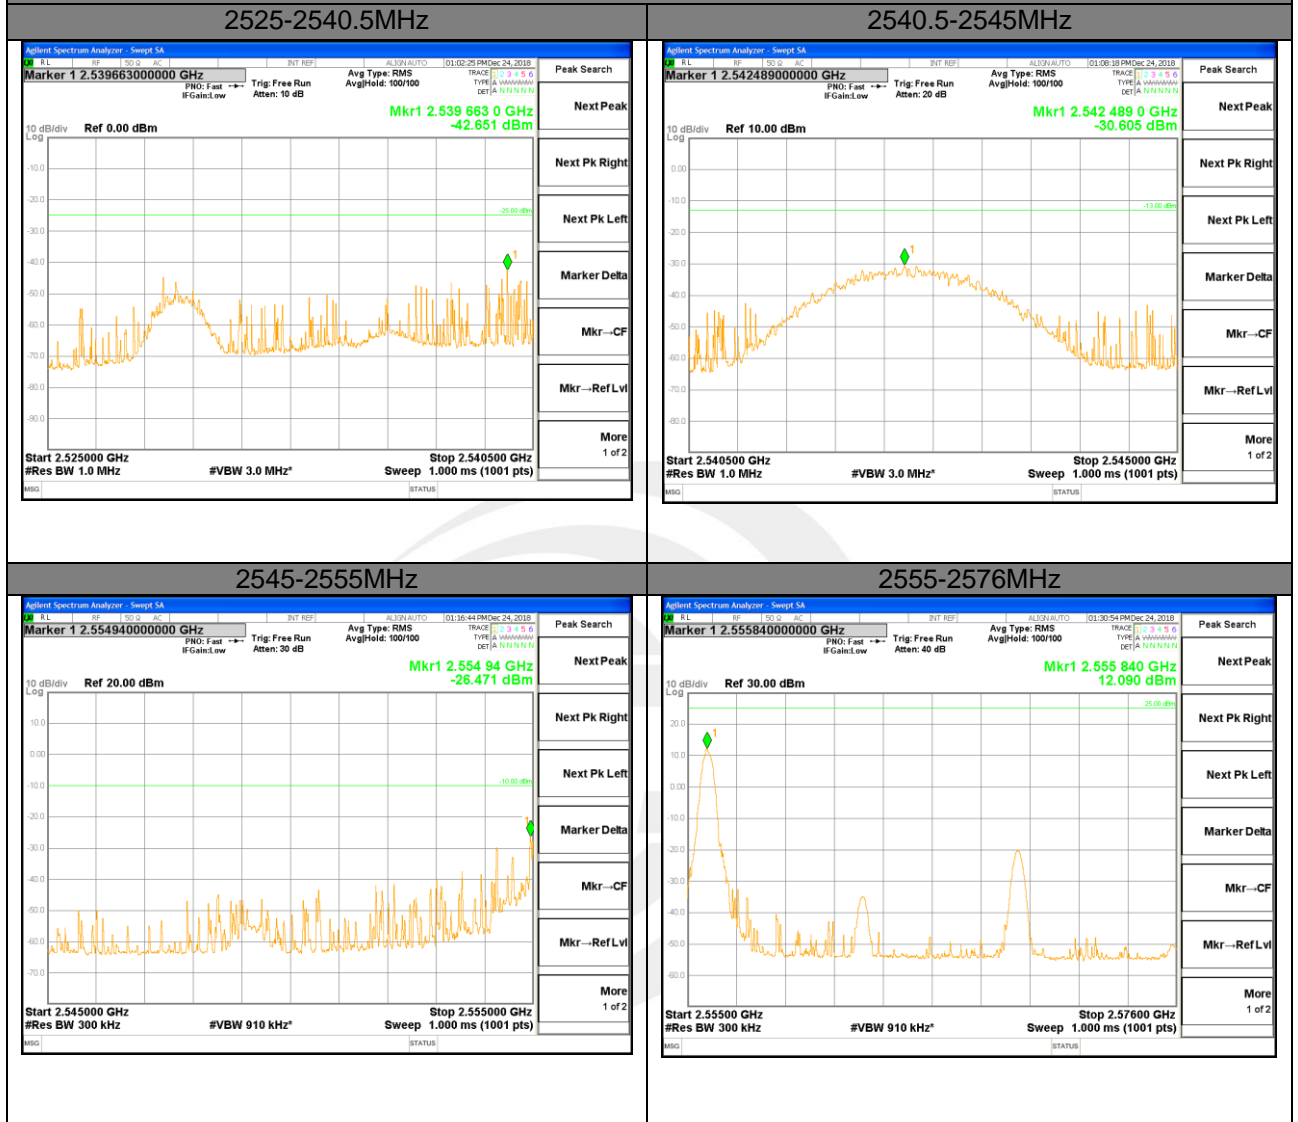

LTE BAND 41

LTE band 41 / 10MHz /16QAM Highest Band Edge / Full RB

2630-2655MHz

2655-2656MHz

2656-2660MHz

2660-2670MHz

2670-2689MHz

LTE band 41

LTE band 41 / 15MHz /QPSK Lowest Band Edge / 1 RB

LTE band 41

LTE band 41 / 15MHz /QPSK Highest Band Edge / 1 RB

2630-2655MHz

2655-2656MHz

2656-2660MHz

2660-2670MHz

2670-2689MHz

LTE band 41

LTE band 41 / 15MHz /QPSK Lowest Band Edge / Full RB

LTE band 41

LTE band 41 / 15MHz /QPSK Highest Band Edge / Full RB

2630-2655MHz

2655-2656MHz

2656-2660MHz

2660-2670MHz

2670-2689MHz

LTE BAND 41

LTE band 41 / 15MHz /16QAM Lowest Band Edge / 1 RB

LTE BAND 41

LTE band 41 / 15MHz /16QAM Highest Band Edge / 1 RB

2630-2655MHz

2655-2656MHz

2656-2660MHz