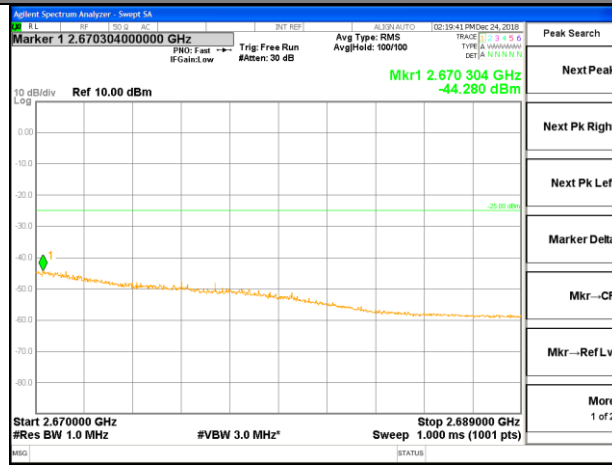

LTE band 41

LTE band 41 / 15MHz /QPSK Lowest Band Edge / Full RB

LTE band 41

LTE band 41 / 15MHz /QPSK Highest Band Edge / Full RB

2630-2655MHz

2655-2656MHz

2656-2660MHz

2660-2670MHz

2670-2689MHz

LTE BAND 41

LTE band 41 / 15MHz /16QAM Lowest Band Edge / 1 RB

LTE BAND 41

LTE band 41 / 15MHz /16QAM Highest Band Edge / 1 RB

2630-2655MHz

2655-2656MHz

2656-2660MHz