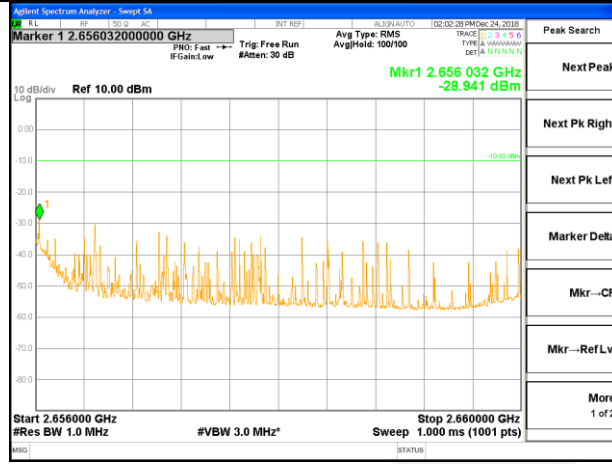

LTE band 41 / 15MHz /QPSK Lowest Band Edge / 1 RB

LTE band 41

LTE band 41 / 15MHz /QPSK Highest Band Edge / 1 RB

2630-2655MHz

2655-2656MHz

2656-2660MHz

2660-2670MHz

2670-2689MHz

LTE band 41

LTE band 41 / 15MHz /QPSK Lowest Band Edge / Full RB

LTE band 41

LTE band 41 / 15MHz /QPSK Highest Band Edge / Full RB

2630-2655MHz

2655-2656MHz

2656-2660MHz

2660-2670MHz