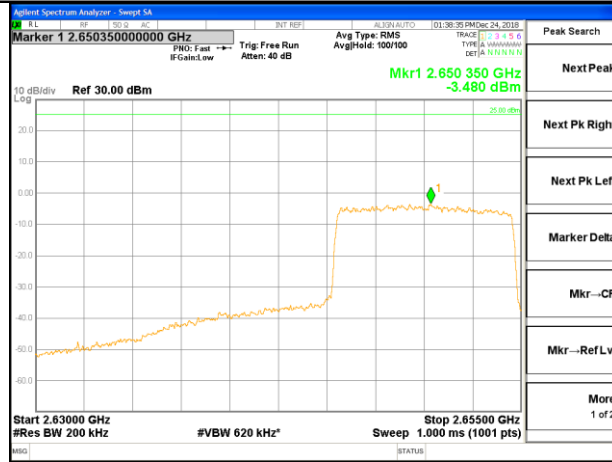

LTE BAND 41

LTE band 41 / 10MHz /16QAM Highest Band Edge / Full RB

2630-2655MHz

2655-2656MHz

2656-2660MHz

2660-2670MHz

2670-2689MHz

LTE band 41

LTE band 41 / 15MHz /QPSK Lowest Band Edge / 1 RB

LTE band 41

LTE band 41 / 15MHz /QPSK Highest Band Edge / 1 RB

2630-2655MHz

2655-2656MHz

2656-2660MHz

2660-2670MHz

2670-2689MHz

LTE band 41

LTE band 41 / 15MHz /QPSK Lowest Band Edge / Full RB

LTE band 41

LTE band 41 / 15MHz /QPSK Highest Band Edge / Full RB

2630-2655MHz

2655-2656MHz

2656-2660MHz

2660-2670MHz