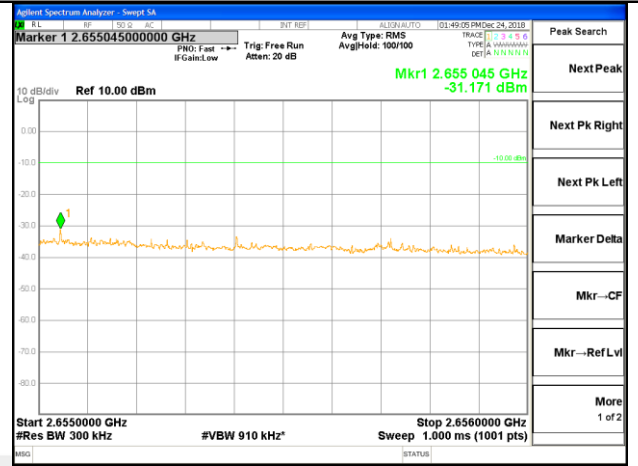

LTE band 41

LTE band 41 / 15MHz /QPSK Lowest Band Edge / Full RB

LTE band 41

LTE band 41 / 15MHz /QPSK Highest Band Edge / Full RB

2630-2655MHz

2655-2656MHz

2656-2660MHz

2660-2670MHz

2670-2689MHz

LTE BAND 41

LTE band 41 / 15MHz /16QAM Lowest Band Edge / 1 RB

LTE BAND 41

LTE band 41 / 15MHz /16QAM Highest Band Edge / 1 RB

2630-2655MHz

2655-2656MHz

2656-2660MHz