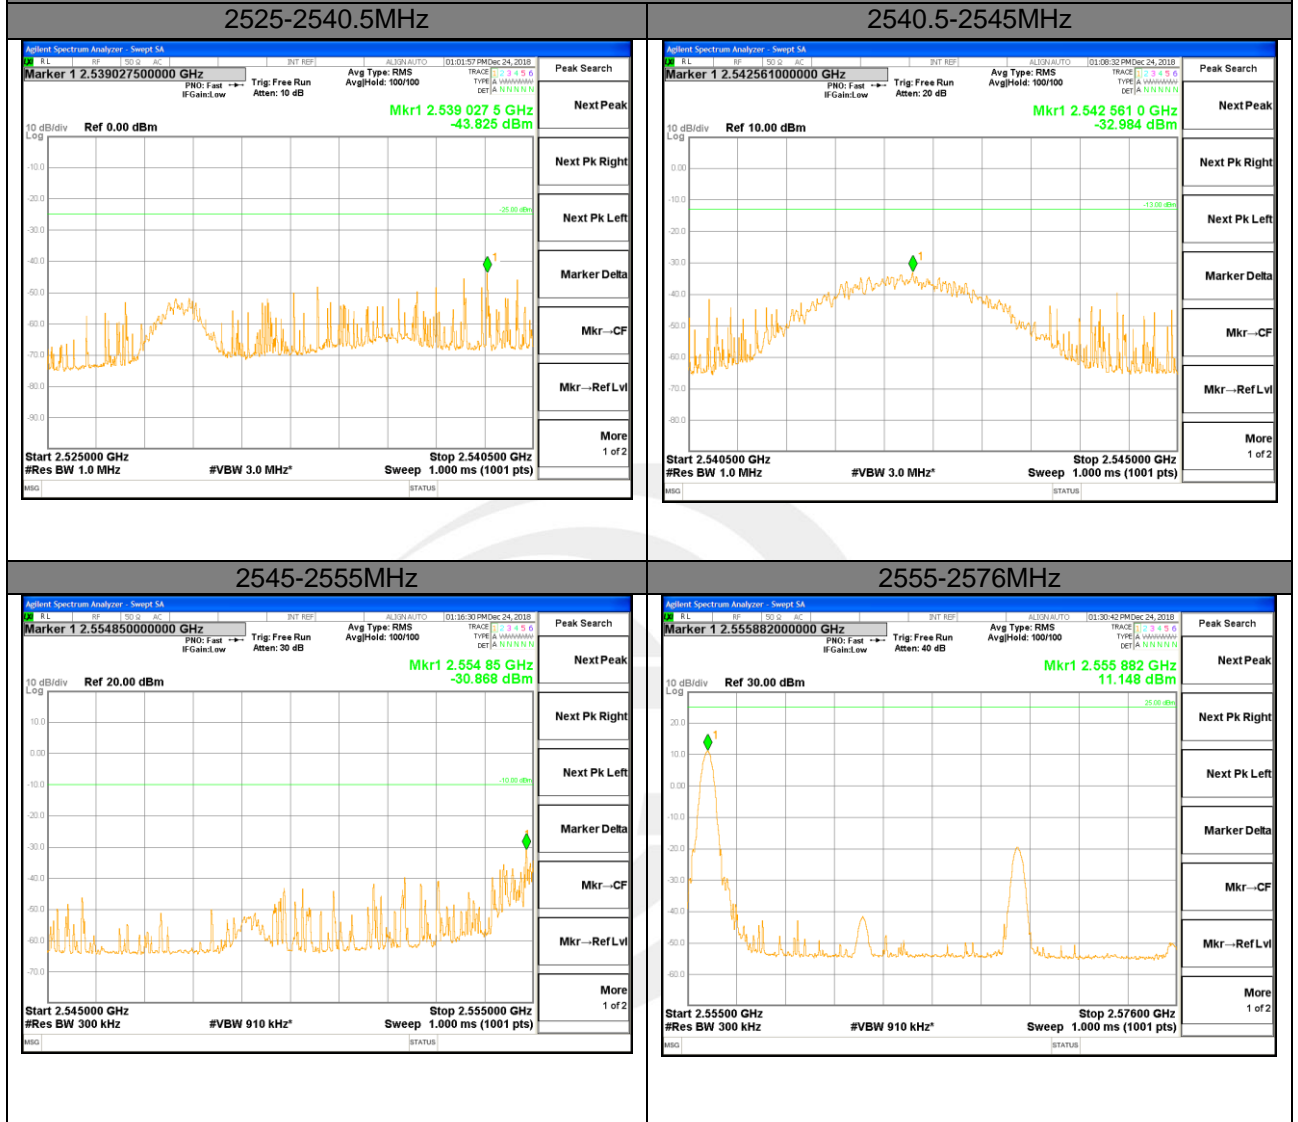

LTE band 41 / 15MHz /QPSK Lowest Band Edge / 1 RB

LTE band 41

LTE band 41 / 15MHz /QPSK Highest Band Edge / 1 RB

2630-2655MHz

2655-2656MHz

2656-2660MHz

2660-2670MHz

2670-2689MHz

LTE band 41

LTE band 41 / 15MHz /QPSK Lowest Band Edge / Full RB

LTE band 41

LTE band 41 / 15MHz /QPSK Highest Band Edge / Full RB

2630-2655MHz

2655-2656MHz

2656-2660MHz

2660-2670MHz

2670-2689MHz

LTE BAND 41

LTE band 41 / 15MHz /16QAM Lowest Band Edge / 1 RB

LTE BAND 41

LTE band 41 / 15MHz /16QAM Highest Band Edge / 1 RB

2630-2655MHz

2655-2656MHz

2656-2660MHz

2660-2670MHz

2670-2689MHz

LTE BAND 41

LTE BAND 41

LTE band 41 / 15MHz /16QAM Highest Band Edge / Full RB

2630-2655MHz

2655-2656MHz

2656-2660MHz