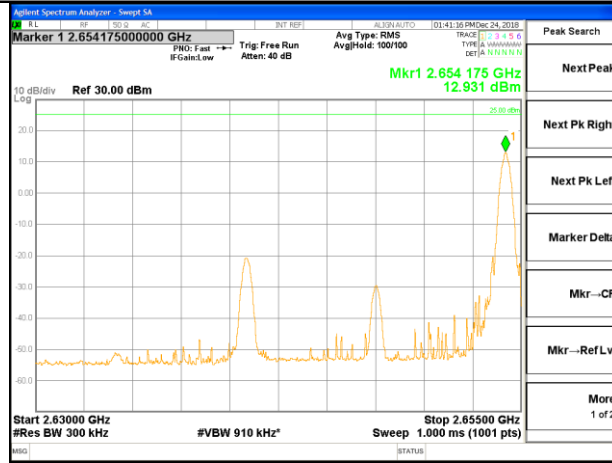

LTE band 41 / 15MHz /QPSK Lowest Band Edge / 1 RB

LTE band 41

LTE band 41 / 15MHz /QPSK Highest Band Edge / 1 RB

2630-2655MHz

2655-2656MHz

2656-2660MHz

2660-2670MHz

2670-2689MHz

LTE band 41

LTE band 41 / 15MHz /QPSK Lowest Band Edge / Full RB

LTE band 41

LTE band 41 / 15MHz /QPSK Highest Band Edge / Full RB

2630-2655MHz

2655-2656MHz

2656-2660MHz

2660-2670MHz