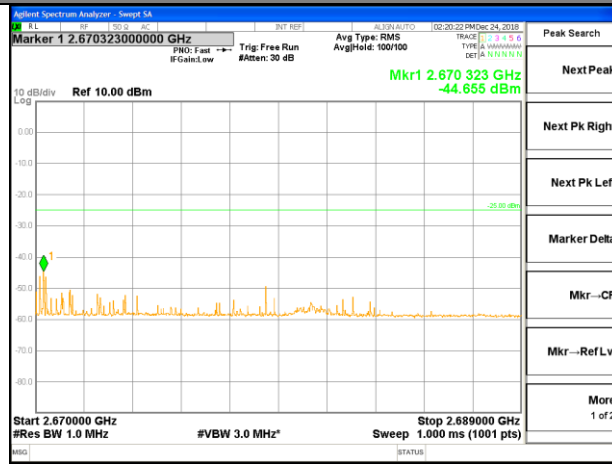

LTE band 41 / 15MHz /QPSK Lowest Band Edge / 1 RB

LTE band 41

LTE band 41 / 15MHz /QPSK Highest Band Edge / 1 RB

2630-2655MHz

2655-2656MHz

2656-2660MHz

2660-2670MHz

2670-2689MHz

LTE band 41

LTE band 41 / 15MHz /QPSK Lowest Band Edge / Full RB

LTE band 41

LTE band 41 / 15MHz /QPSK Highest Band Edge / Full RB

2630-2655MHz

2655-2656MHz

2656-2660MHz

2660-2670MHz