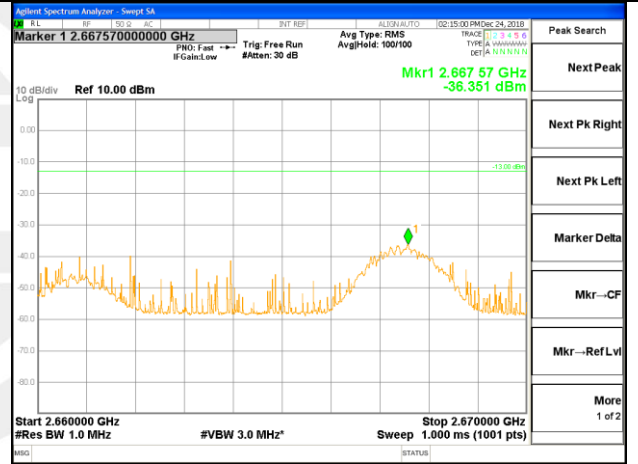

LTE band 41 / 15MHz /QPSK Lowest Band Edge / 1 RB

LTE band 41

LTE band 41 / 15MHz /QPSK Highest Band Edge / 1 RB

2630-2655MHz

2655-2656MHz

2656-2660MHz

2660-2670MHz

2670-2689MHz

LTE band 41

LTE band 41 / 15MHz /QPSK Lowest Band Edge / Full RB

LTE band 41

LTE band 41 / 15MHz /QPSK Highest Band Edge / Full RB

2630-2655MHz

2655-2656MHz

2656-2660MHz

2660-2670MHz

2670-2689MHz

LTE BAND 41

LTE band 41 / 15MHz /16QAM Lowest Band Edge / 1 RB

LTE BAND 41

LTE band 41 / 15MHz /16QAM Highest Band Edge / 1 RB

2630-2655MHz

2655-2656MHz

2656-2660MHz