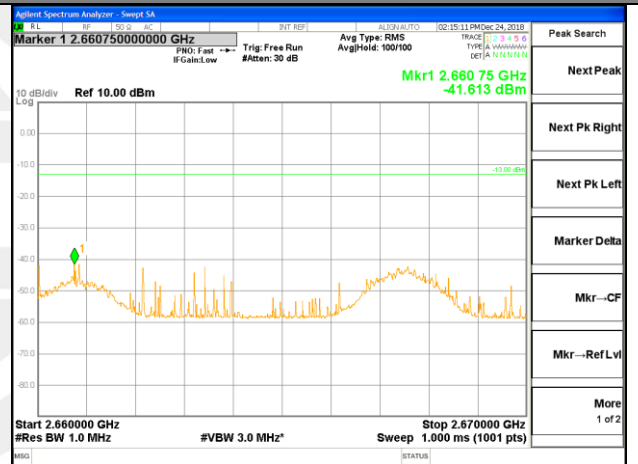

LTE band 41

LTE band 41 / 15MHz /QPSK Lowest Band Edge / Full RB

LTE band 41

LTE band 41 / 15MHz /QPSK Highest Band Edge / Full RB

2630-2655MHz

2655-2656MHz

2656-2660MHz

2660-2670MHz

2670-2689MHz

LTE BAND 41

LTE band 41 / 15MHz /16QAM Lowest Band Edge / 1 RB

LTE BAND 41

LTE band 41 / 15MHz /16QAM Highest Band Edge / 1 RB

2630-2655MHz

2655-2656MHz

2656-2660MHz

2660-2670MHz

2670-2689MHz

LTE BAND 41

LTE BAND 41

LTE band 41 / 15MHz /16QAM Highest Band Edge / Full RB

2630-2655MHz

2655-2656MHz

2656-2660MHz