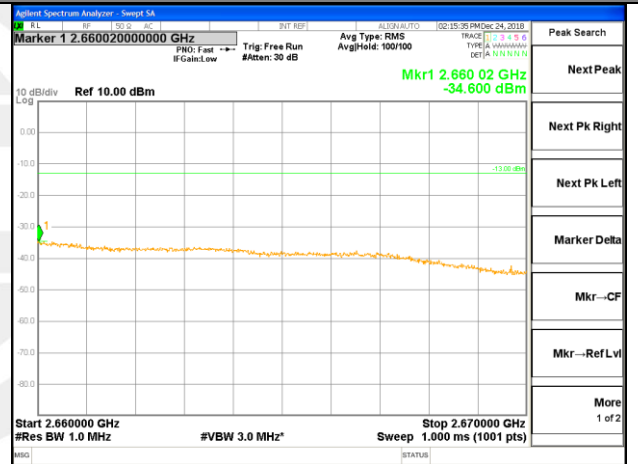

LTE band 41 / 15MHz /QPSK Lowest Band Edge / 1 RB

LTE band 41

LTE band 41 / 15MHz /QPSK Highest Band Edge / 1 RB

2630-2655MHz

2655-2656MHz

2656-2660MHz

2660-2670MHz

2670-2689MHz

LTE band 41

LTE band 41 / 15MHz /QPSK Lowest Band Edge / Full RB

LTE band 41

LTE band 41 / 15MHz /QPSK Highest Band Edge / Full RB

2630-2655MHz

2655-2656MHz

2656-2660MHz

2660-2670MHz

2670-2689MHz

LTE BAND 41

LTE band 41 / 15MHz /16QAM Lowest Band Edge / 1 RB

LTE BAND 41

LTE band 41 / 15MHz /16QAM Highest Band Edge / 1 RB

2630-2655MHz

2655-2656MHz

2656-2660MHz