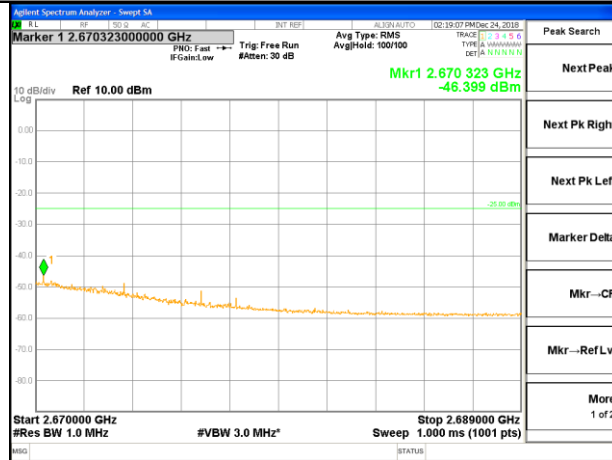

LTE BAND 41

LTE band 41 / 10MHz /16QAM Highest Band Edge / Full RB

2630-2655MHz

2655-2656MHz

2656-2660MHz

2660-2670MHz

2670-2689MHz

LTE band 41

LTE band 41 / 15MHz /QPSK Lowest Band Edge / 1 RB

LTE band 41

LTE band 41 / 15MHz /QPSK Highest Band Edge / 1 RB

2630-2655MHz

2655-2656MHz

2656-2660MHz

2660-2670MHz

2670-2689MHz

LTE band 41

LTE band 41 / 15MHz /QPSK Lowest Band Edge / Full RB

LTE band 41

LTE band 41 / 15MHz /QPSK Highest Band Edge / Full RB

2630-2655MHz

2655-2656MHz

2656-2660MHz

2660-2670MHz