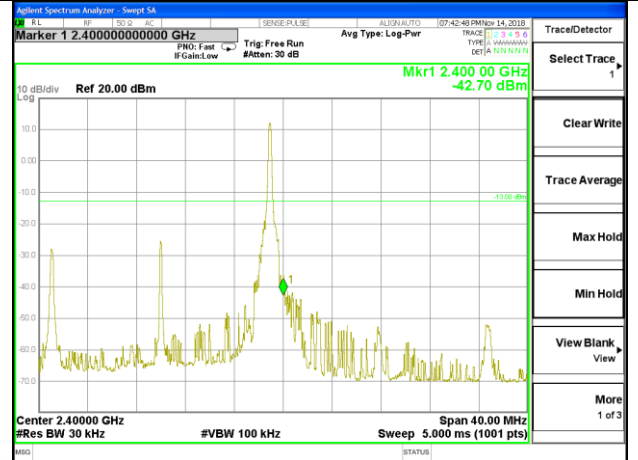

Lowest Band Edge / 1 RB

Highest Band Edge / 1 RB

Lowest Band Edge / Full RB

Highest Band Edge / Full RB

LTE band 40

LTE Band 40 / 20MHz / QPSK

Lowest Band Edge / 1 RB

Highest Band Edge / 1 RB

Lowest Band Edge / Full RB

Highest Band Edge / Full RB

LTE band 40

LTE Band 40 / 20MHz /16QAM

Lowest Band Edge / 1 RB

Highest Band Edge / 1 RB

Lowest Band Edge / Full RB

Highest Band Edge / Full RB

LTE band 41

LTE band 41 / 5MHz /QPSK Lowest Band Edge / 1 RB

LTE band 41

LTE band 41 / 5MHz /QPSK Highest Band Edge / 1 RB

2630-2655MHz

2655-2656MHz

2656-2660MHz

2660-2670MHz