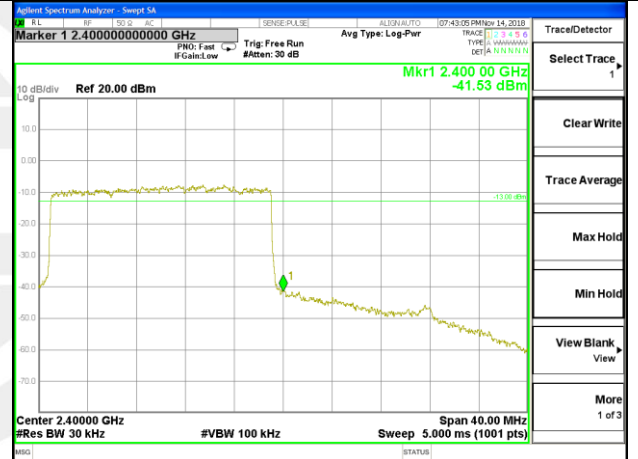

Lowest Band Edge / 1 RB

Highest Band Edge / 1 RB

Lowest Band Edge / Full RB

Highest Band Edge / Full RB

LTE band 40

LTE Band 40 / 20MHz / QPSK

Lowest Band Edge / 1 RB

Highest Band Edge / 1 RB

Lowest Band Edge / Full RB

Highest Band Edge / Full RB

LTE band 40

LTE Band 40 / 20MHz /16QAM

Lowest Band Edge / 1 RB

Highest Band Edge / 1 RB

Lowest Band Edge / Full RB

Highest Band Edge / Full RB

LTE band 41

LTE band 41 / 5MHz /QPSK Lowest Band Edge / 1 RB

LTE band 41

LTE band 41 / 5MHz /QPSK Highest Band Edge / 1 RB

2630-2655MHz

2655-2656MHz

2656-2660MHz

2660-2670MHz