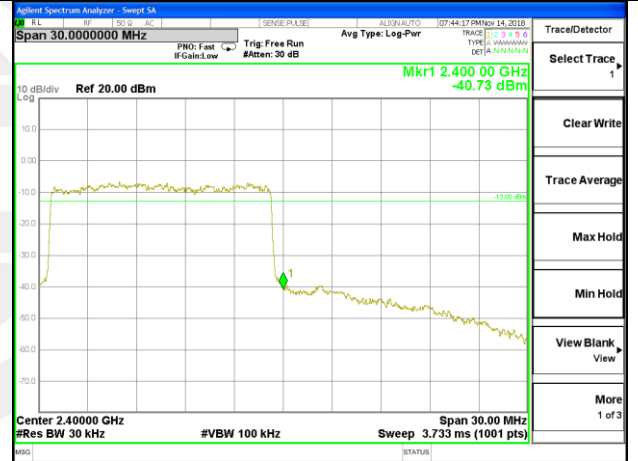

LTE band 40

LTE Band 40 / 15MHz / QPSK

Lowest Band Edge / 1 RB

Highest Band Edge / 1 RB

Lowest Band Edge / Full RB

Highest Band Edge / Full RB

LTE band 40

LTE Band 40 / 15MHz / 16QAM

Lowest Band Edge / 1 RB

Highest Band Edge / 1 RB

Lowest Band Edge / Full RB

Highest Band Edge / Full RB

LTE band 40

LTE Band 40 / 20MHz / QPSK

Lowest Band Edge / 1 RB

Highest Band Edge / 1 RB

Lowest Band Edge / Full RB

Highest Band Edge / Full RB

LTE band 40

LTE Band 40 / 20MHz /16QAM

Lowest Band Edge / 1 RB

Highest Band Edge / 1 RB

Lowest Band Edge / Full RB

Highest Band Edge / Full RB

LTE band 41

LTE band 41 / 5MHz /QPSK Lowest Band Edge / 1 RB

LTE band 41

LTE band 41 / 5MHz /QPSK Highest Band Edge / 1 RB

2630-2655MHz

2655-2656MHz

2656-2660MHz

2660-2670MHz