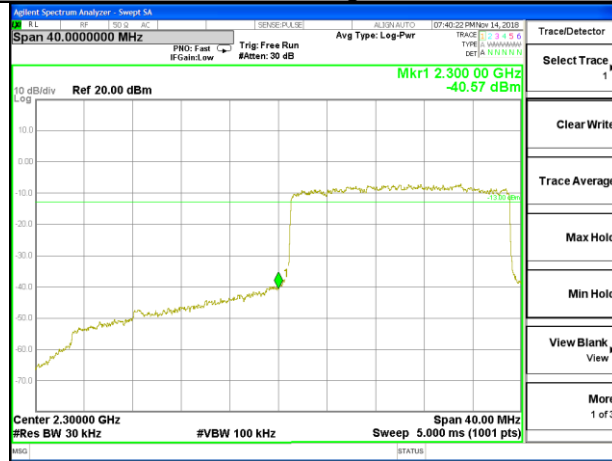

LTE band 40

LTE Band 40 / 15MHz / QPSK

Lowest Band Edge / 1 RB

Highest Band Edge / 1 RB

Lowest Band Edge / Full RB

Highest Band Edge / Full RB

LTE band 40

LTE Band 40 / 15MHz / 16QAM

Lowest Band Edge / 1 RB

Highest Band Edge / 1 RB

Lowest Band Edge / Full RB

Highest Band Edge / Full RB

LTE band 40

LTE Band 40 / 20MHz / QPSK

Lowest Band Edge / 1 RB

Highest Band Edge / 1 RB

Lowest Band Edge / Full RB

Highest Band Edge / Full RB

LTE band 40

LTE Band 40 / 20MHz /16QAM

Lowest Band Edge / 1 RB

Highest Band Edge / 1 RB

Lowest Band Edge / Full RB

Highest Band Edge / Full RB

LTE band 41

LTE band 41 / 5MHz /QPSK Lowest Band Edge / 1 RB

LTE band 41

LTE band 41 / 5MHz /QPSK Highest Band Edge / 1 RB

2630-2655MHz

2655-2656MHz

2656-2660MHz

2660-2670MHz