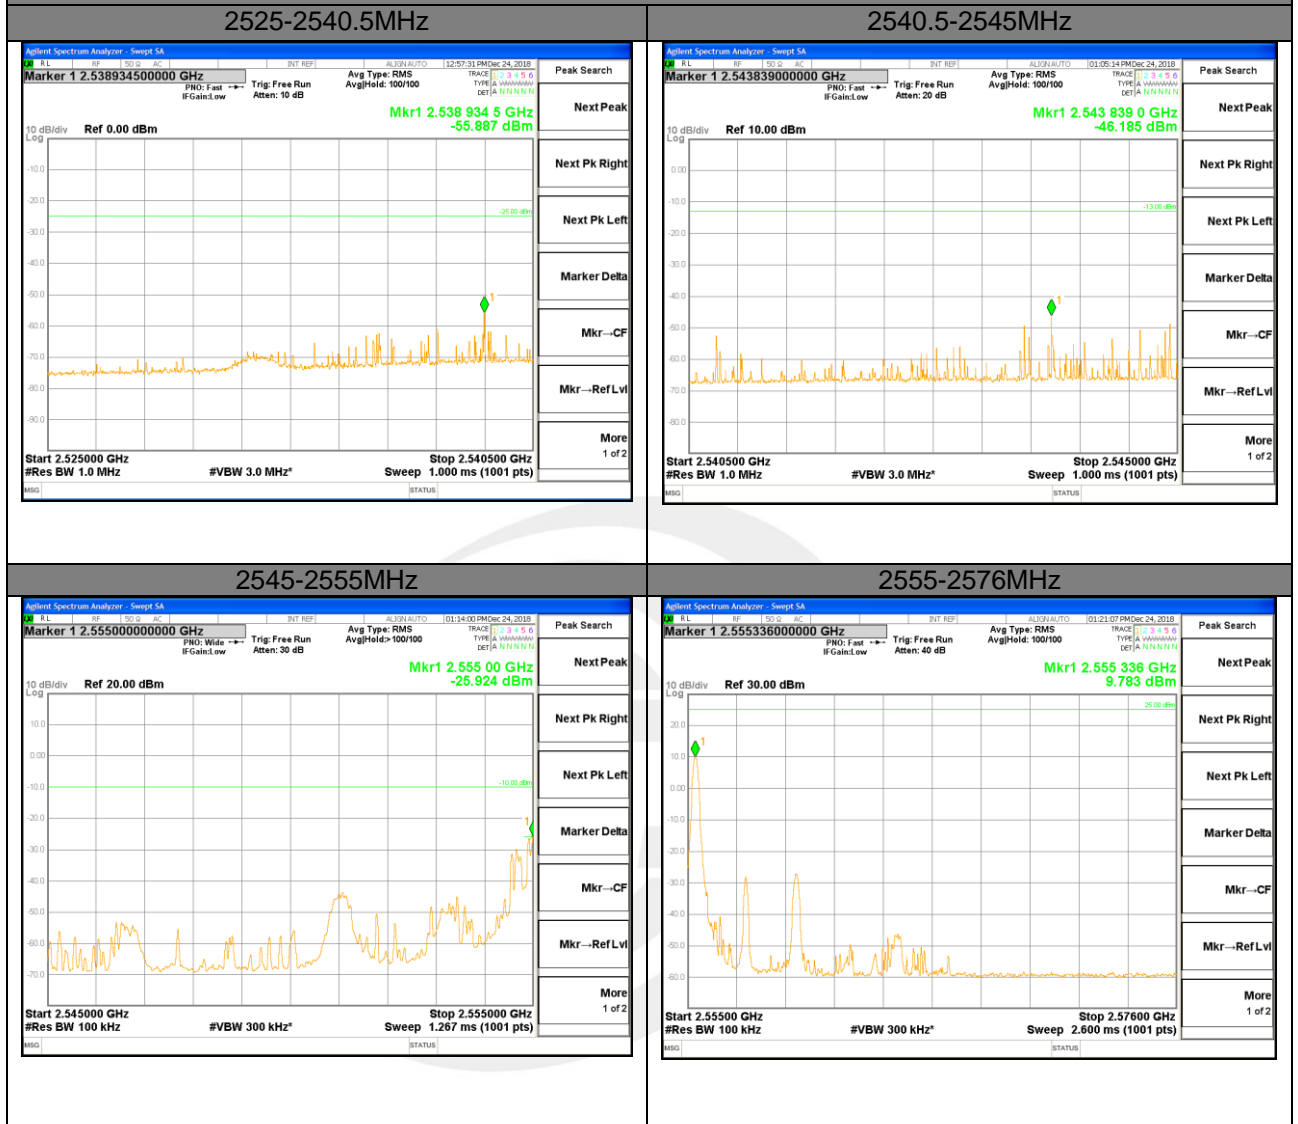

Lowest Band Edge / 1 RB

Highest Band Edge / 1 RB

Lowest Band Edge / Full RB

Highest Band Edge / Full RB

LTE band 40

LTE Band 40 / 20MHz / QPSK

Lowest Band Edge / 1 RB

Highest Band Edge / 1 RB

Lowest Band Edge / Full RB

Highest Band Edge / Full RB

LTE band 40

LTE Band 40 / 20MHz /16QAM

Lowest Band Edge / 1 RB

Highest Band Edge / 1 RB

Lowest Band Edge / Full RB

Highest Band Edge / Full RB

LTE band 41

LTE band 41 / 5MHz /QPSK Lowest Band Edge / 1 RB

LTE band 41

LTE band 41 / 5MHz /QPSK Highest Band Edge / 1 RB

2630-2655MHz

2655-2656MHz

2656-2660MHz

2660-2670MHz

2670-2689MHz

LTE band 41

LTE band 41 / 5MHz /QPSK Lowest Band Edge / Full RB

LTE band 41

LTE band 41 / 5MHz /QPSK Highest Band Edge / Full RB

LTE BAND 41

LTE band 41 / 5MHz /16QAM Lowest Band Edge / 1 RB

LTE BAND 41