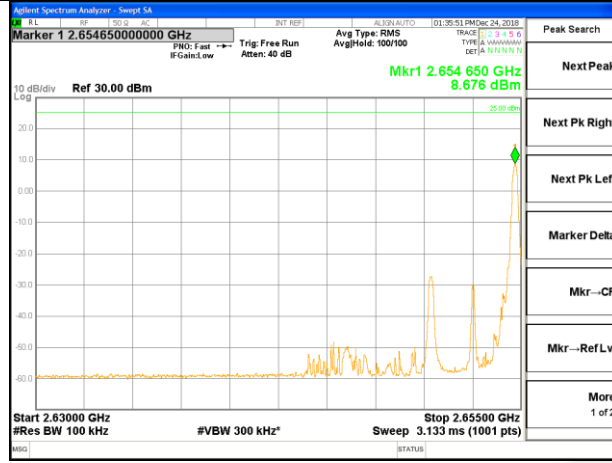

LTE band 41

LTE band 41 / 5MHz /QPSK Lowest Band Edge / 1 RB

LTE band 41

LTE band 41 / 5MHz /QPSK Highest Band Edge / 1 RB

2630-2655MHz

2655-2656MHz

2656-2660MHz

2660-2670MHz

2670-2689MHz

LTE band 41

LTE band 41 / 5MHz /QPSK Lowest Band Edge / Full RB

LTE band 41

LTE band 41 / 5MHz /QPSK Highest Band Edge / Full RB

LTE BAND 41

LTE band 41 / 5MHz /16QAM Lowest Band Edge / 1 RB

LTE BAND 41