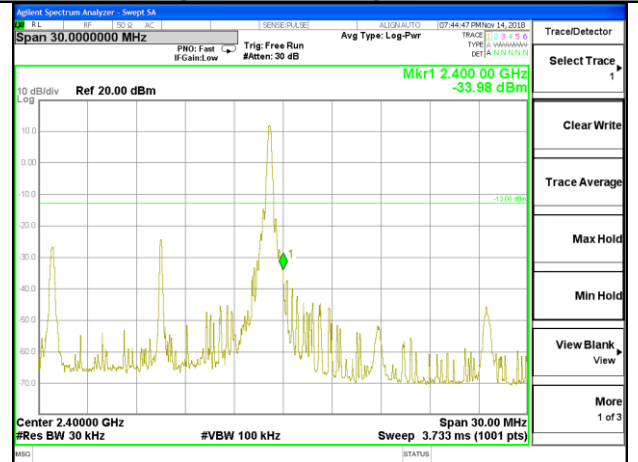

LTE band 40

LTE Band 40 / 15MHz / QPSK

Lowest Band Edge / 1 RB

Highest Band Edge / 1 RB

Lowest Band Edge / Full RB

Highest Band Edge / Full RB

LTE band 40

LTE Band 40 / 15MHz / 16QAM

Lowest Band Edge / 1 RB

Highest Band Edge / 1 RB

Lowest Band Edge / Full RB

Highest Band Edge / Full RB

LTE band 40

LTE Band 40 / 20MHz / QPSK

Lowest Band Edge / 1 RB

Highest Band Edge / 1 RB

Lowest Band Edge / Full RB

Highest Band Edge / Full RB

LTE band 40

LTE Band 40 / 20MHz /16QAM

Lowest Band Edge / 1 RB

Highest Band Edge / 1 RB

Lowest Band Edge / Full RB

Highest Band Edge / Full RB