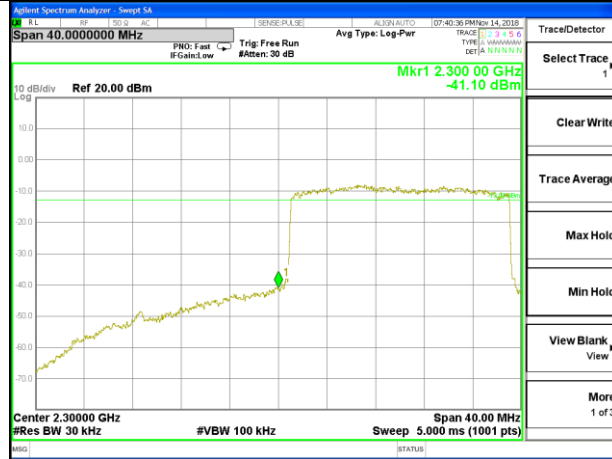

Lowest Band Edge / 1 RB

Highest Band Edge / 1 RB

Lowest Band Edge / Full RB

Highest Band Edge / Full RB

LTE band 40

LTE Band 40 / 20MHz / QPSK

Lowest Band Edge / 1 RB

Highest Band Edge / 1 RB

Lowest Band Edge / Full RB

Highest Band Edge / Full RB

LTE band 40

LTE Band 40 / 20MHz /16QAM

Lowest Band Edge / 1 RB

Highest Band Edge / 1 RB

Lowest Band Edge / Full RB

Highest Band Edge / Full RB

LTE band 41

LTE band 41 / 5MHz /QPSK Lowest Band Edge / 1 RB

LTE band 41

LTE band 41 / 5MHz /QPSK Highest Band Edge / 1 RB

2630-2655MHz

2655-2656MHz

2656-2660MHz

2660-2670MHz