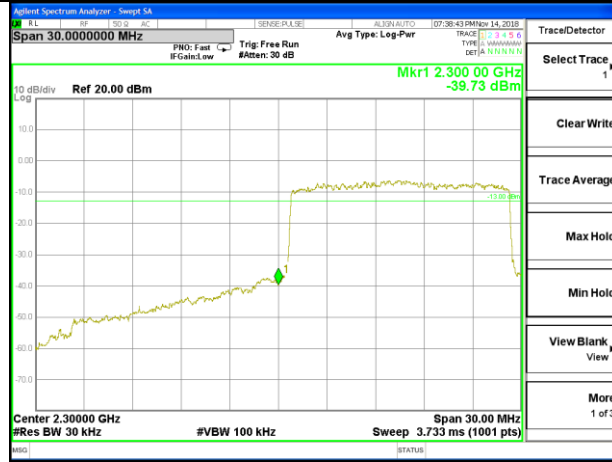

LTE band 40

LTE Band 40 / 15MHz / QPSK

Lowest Band Edge / 1 RB

Highest Band Edge / 1 RB

Lowest Band Edge / Full RB

Highest Band Edge / Full RB

LTE band 40

LTE Band 40 / 15MHz / 16QAM

Lowest Band Edge / 1 RB

Highest Band Edge / 1 RB

Lowest Band Edge / Full RB

Highest Band Edge / Full RB

LTE band 40

LTE Band 40 / 20MHz / QPSK

Lowest Band Edge / 1 RB

Highest Band Edge / 1 RB

Lowest Band Edge / Full RB

Highest Band Edge / Full RB

LTE band 40

LTE Band 40 / 20MHz /16QAM

Lowest Band Edge / 1 RB

Highest Band Edge / 1 RB

Lowest Band Edge / Full RB

Highest Band Edge / Full RB