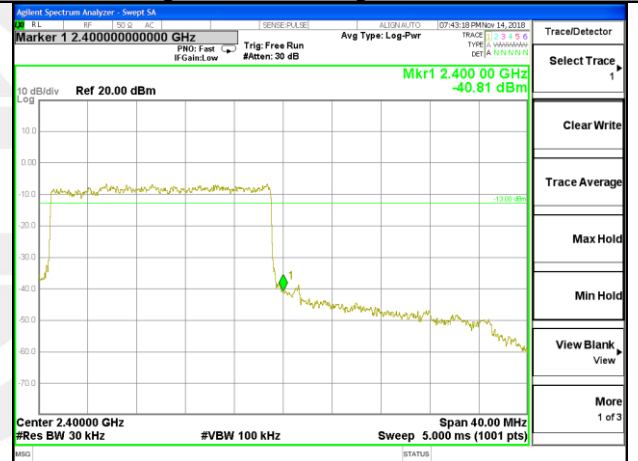

LTE band 40

LTE Band 40 / 15MHz / QPSK

Lowest Band Edge / 1 RB

Highest Band Edge / 1 RB

Lowest Band Edge / Full RB

Highest Band Edge / Full RB

LTE band 40

LTE Band 40 / 15MHz / 16QAM

Lowest Band Edge / 1 RB

Highest Band Edge / 1 RB

Lowest Band Edge / Full RB

Highest Band Edge / Full RB

LTE band 40

LTE Band 40 / 20MHz / QPSK

Lowest Band Edge / 1 RB

Highest Band Edge / 1 RB

Lowest Band Edge / Full RB

Highest Band Edge / Full RB

LTE band 40

LTE Band 40 / 20MHz /16QAM

Lowest Band Edge / 1 RB

Highest Band Edge / 1 RB

Lowest Band Edge / Full RB

Highest Band Edge / Full RB

LTE band 41

LTE band 41 / 5MHz /QPSK Lowest Band Edge / 1 RB

LTE band 41

LTE band 41 / 5MHz /QPSK Highest Band Edge / 1 RB

2630-2655MHz

2655-2656MHz

2656-2660MHz

2660-2670MHz