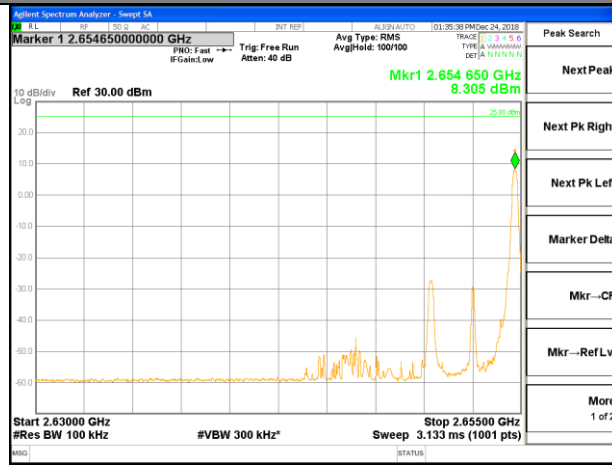

LTE band 41

LTE band 41 / 5MHz /QPSK Lowest Band Edge / 1 RB

LTE band 41

LTE band 41 / 5MHz /QPSK Highest Band Edge / 1 RB

2630-2655MHz

2655-2656MHz

2656-2660MHz

2660-2670MHz

2670-2689MHz

LTE band 41

LTE band 41 / 5MHz /QPSK Lowest Band Edge / Full RB

LTE band 41

LTE band 41 / 5MHz /QPSK Highest Band Edge / Full RB

LTE BAND 41

LTE band 41 / 5MHz /16QAM Lowest Band Edge / 1 RB

LTE BAND 41

LTE band 41 / 5MHz / 16QAM Highest Band Edge / 1 RB

2630-2655MHz

2655-2656MHz

2656-2660MHz

2660-2670MHz

2670-2689MHz

LTE BAND 41

LTE BAND 41