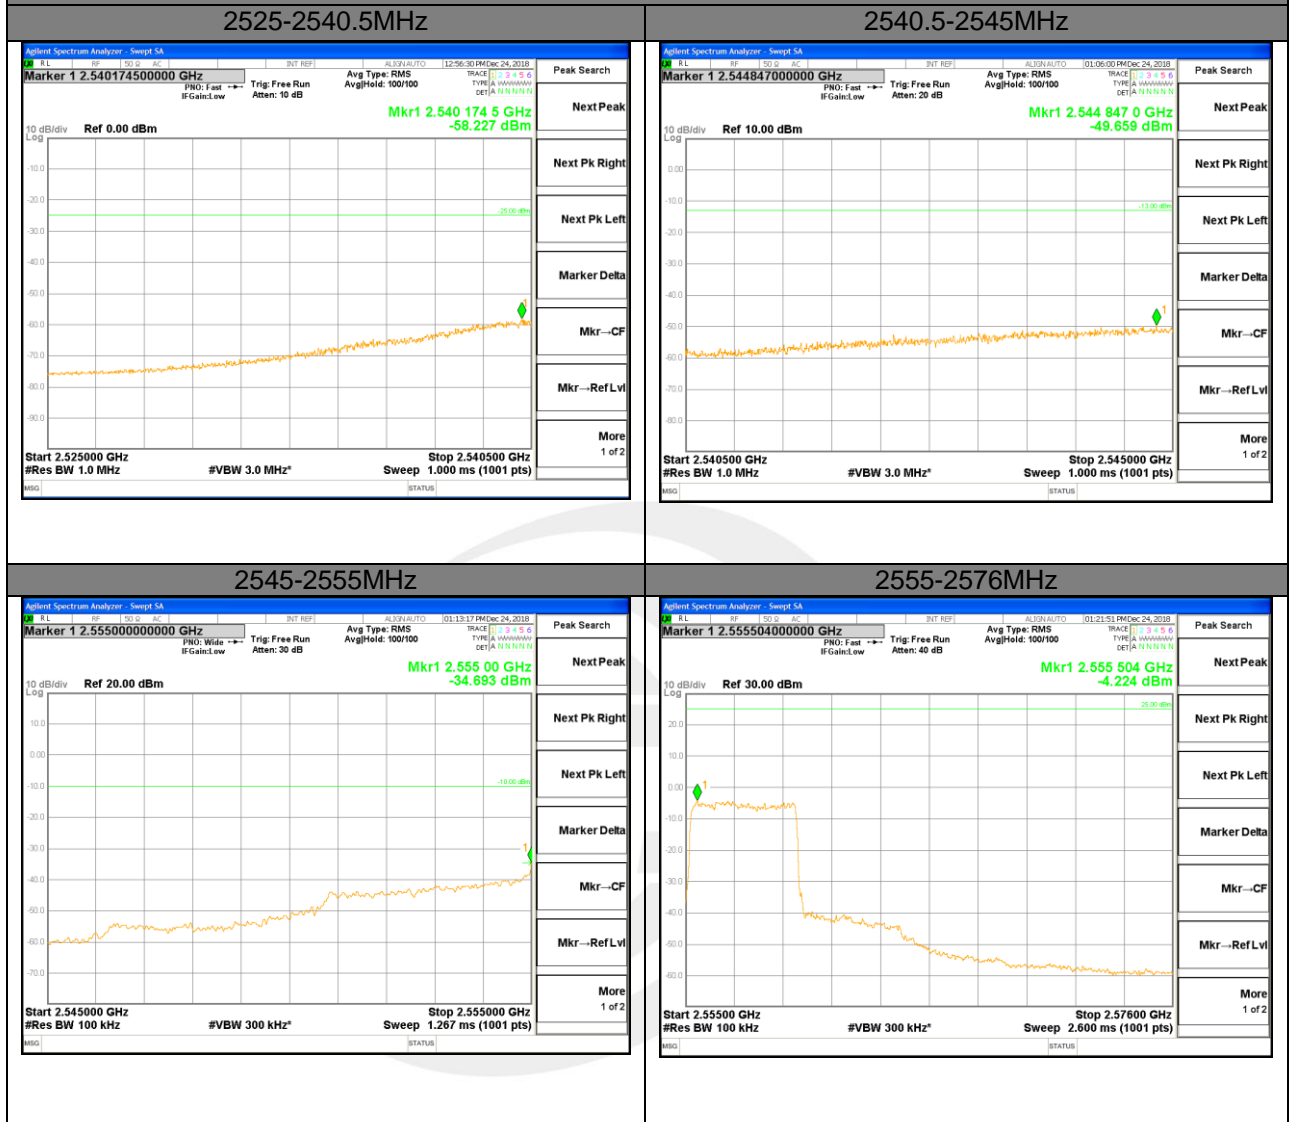

Lowest Band Edge / Full RB

Highest Band Edge / Full RB

LTE band 40

LTE Band 40 / 20MHz /16QAM

Lowest Band Edge / 1 RB

Highest Band Edge / 1 RB

Lowest Band Edge / Full RB

Highest Band Edge / Full RB

LTE band 41

LTE band 41 / 5MHz /QPSK Lowest Band Edge / 1 RB

LTE band 41

LTE band 41 / 5MHz /QPSK Highest Band Edge / 1 RB

2630-2655MHz

2655-2656MHz

2656-2660MHz

2660-2670MHz

2670-2689MHz

LTE band 41

LTE band 41 / 5MHz /QPSK Lowest Band Edge / Full RB

LTE band 41

LTE band 41 / 5MHz /QPSK Highest Band Edge / Full RB

LTE BAND 41

LTE band 41 / 5MHz /16QAM Lowest Band Edge / 1 RB

LTE BAND 41

LTE band 41 / 5MHz / 16QAM Highest Band Edge / 1 RB

2630-2655MHz

2655-2656MHz

2656-2660MHz

2660-2670MHz

2670-2689MHz

LTE BAND 41

LTE BAND 41