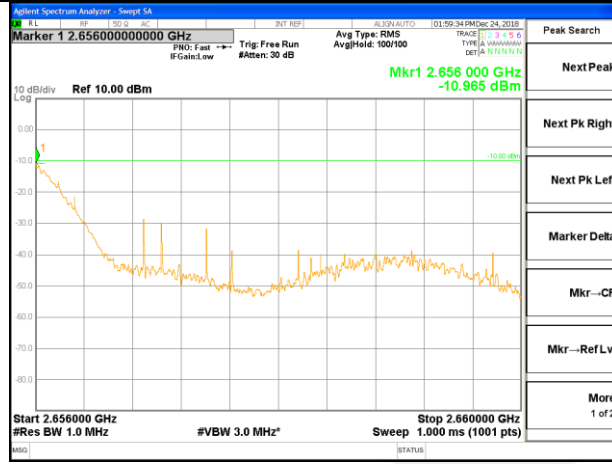

Lowest Band Edge / Full RB

Highest Band Edge / Full RB

LTE band 40

LTE Band 40 / 20MHz /16QAM

Lowest Band Edge / 1 RB

Highest Band Edge / 1 RB

Lowest Band Edge / Full RB

Highest Band Edge / Full RB

LTE band 41

LTE band 41 / 5MHz /QPSK Lowest Band Edge / 1 RB

LTE band 41

LTE band 41 / 5MHz /QPSK Highest Band Edge / 1 RB

2630-2655MHz

2655-2656MHz

2656-2660MHz

2660-2670MHz

2670-2689MHz

LTE band 41

LTE band 41 / 5MHz /QPSK Lowest Band Edge / Full RB

LTE band 41

LTE band 41 / 5MHz /QPSK Highest Band Edge / Full RB

LTE BAND 41

LTE band 41 / 5MHz /16QAM Lowest Band Edge / 1 RB

LTE BAND 41