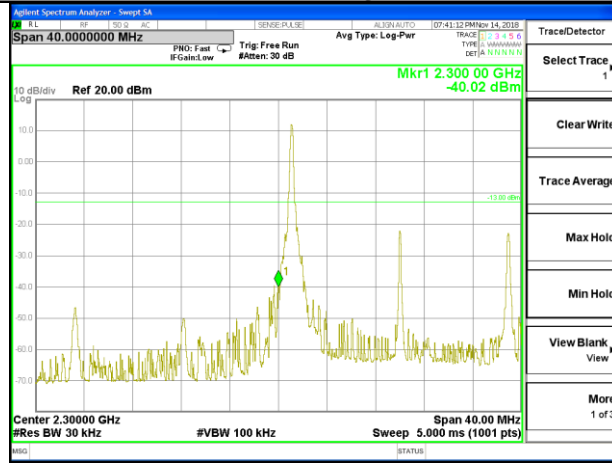

LTE band 40

LTE Band 40 / 15MHz / QPSK

Lowest Band Edge / 1 RB

Highest Band Edge / 1 RB

Lowest Band Edge / Full RB

Highest Band Edge / Full RB

LTE band 40

LTE Band 40 / 15MHz / 16QAM

Lowest Band Edge / 1 RB

Highest Band Edge / 1 RB

Lowest Band Edge / Full RB

Highest Band Edge / Full RB

LTE band 40

LTE Band 40 / 20MHz / QPSK

Lowest Band Edge / 1 RB

Highest Band Edge / 1 RB

Lowest Band Edge / Full RB

Highest Band Edge / Full RB

LTE band 40

LTE Band 40 / 20MHz /16QAM

Lowest Band Edge / 1 RB

Highest Band Edge / 1 RB

Lowest Band Edge / Full RB

Highest Band Edge / Full RB