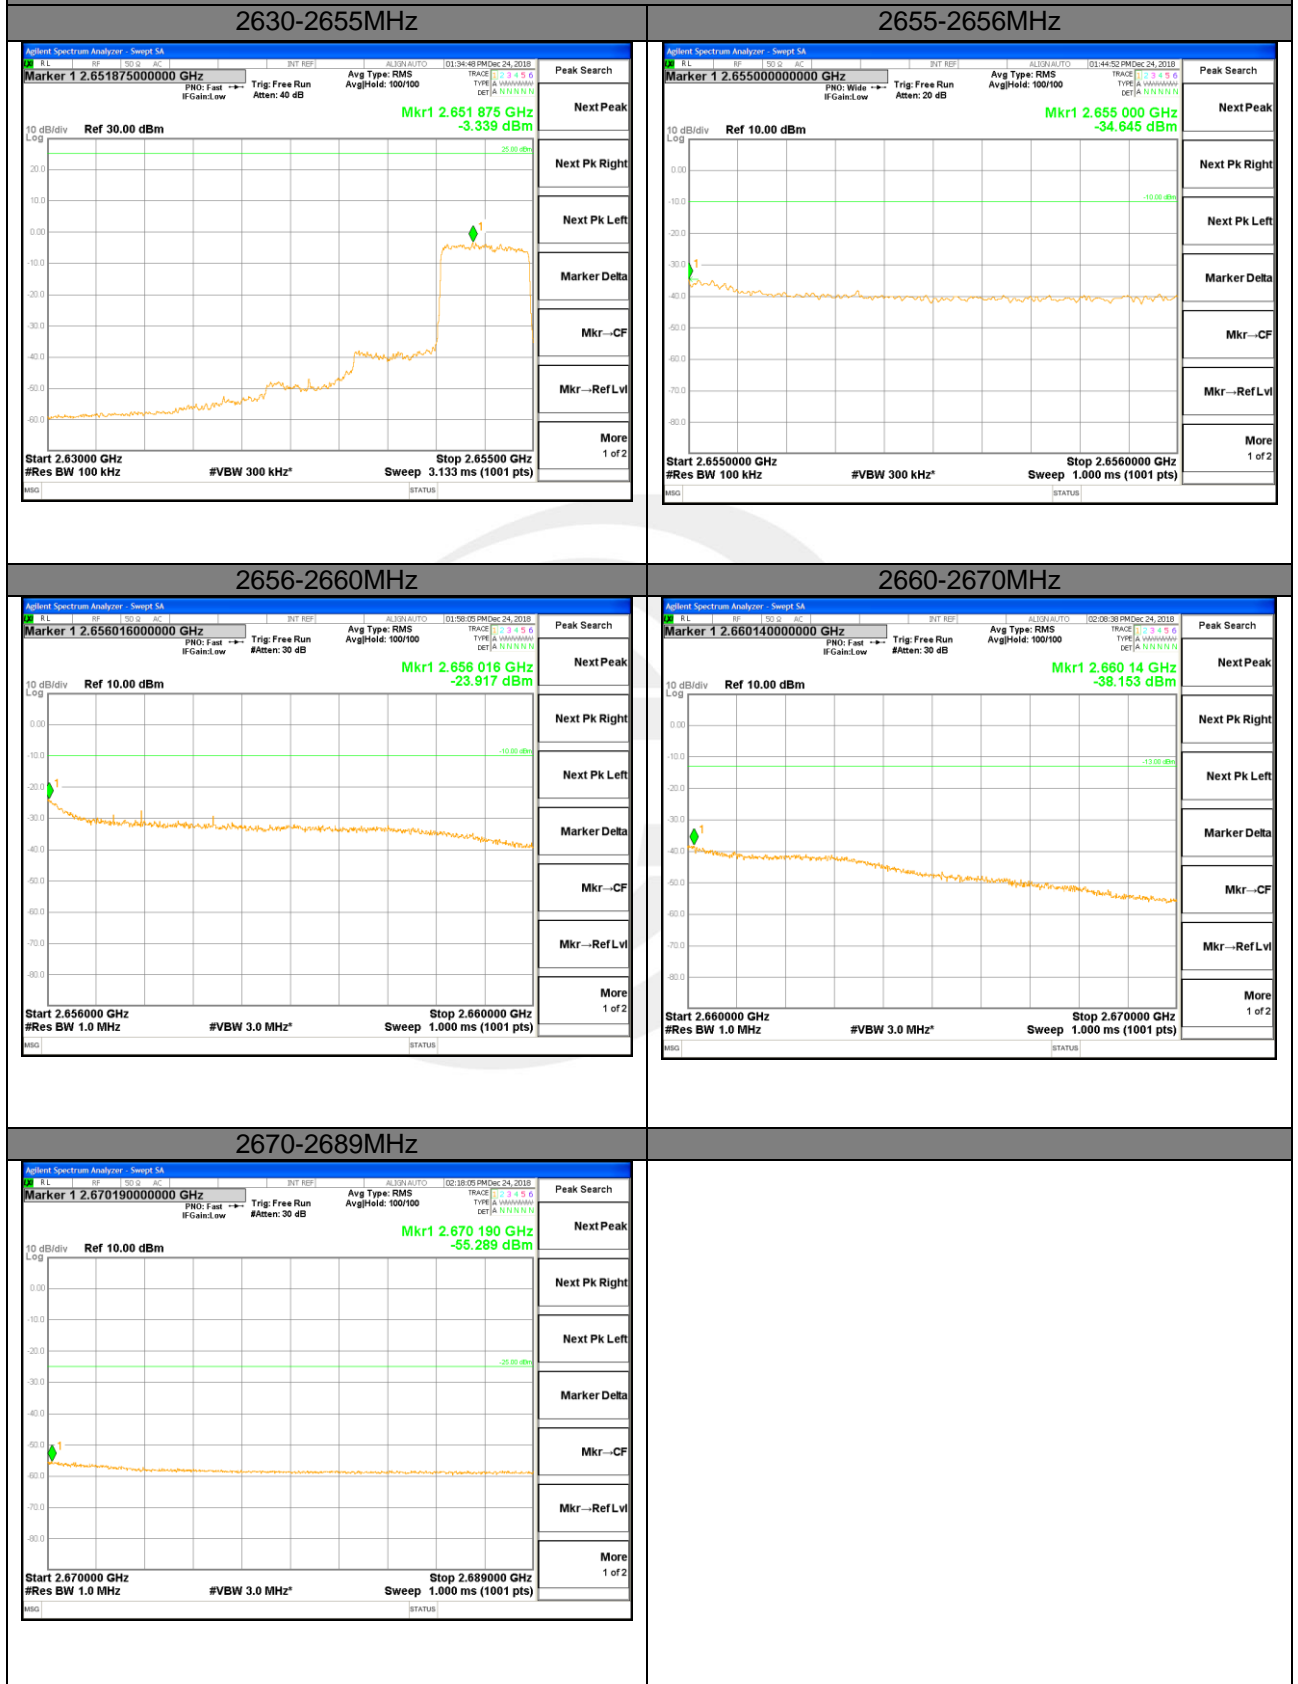

LTE band 41

LTE band 41 / 5MHz /QPSK Lowest Band Edge / 1 RB

LTE band 41

LTE band 41 / 5MHz /QPSK Highest Band Edge / 1 RB

2630-2655MHz

2655-2656MHz

2656-2660MHz

2660-2670MHz

2670-2689MHz

LTE band 41

LTE band 41 / 5MHz /QPSK Lowest Band Edge / Full RB

LTE band 41

LTE band 41 / 5MHz /QPSK Highest Band Edge / Full RB

LTE BAND 41

LTE band 41 / 5MHz /16QAM Lowest Band Edge / 1 RB

LTE BAND 41

LTE band 41 / 5MHz / 16QAM Highest Band Edge / 1 RB

2630-2655MHz

2655-2656MHz

2656-2660MHz

2660-2670MHz

2670-2689MHz

LTE BAND 41

LTE BAND 41

LTE band 41 / 5MHz /16QAM Highest Band Edge / Full RB

2630-2655MHz

2655-2656MHz

2656-2660MHz

2660-2670MHz

2670-2689MHz

LTE band 41

LTE band 41 / 10MHz /QPSK Lowest Band Edge / 1 RB