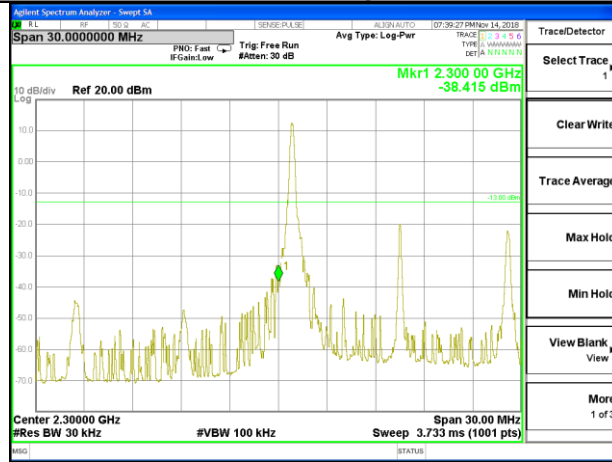

LTE band 40

LTE Band 40 / 15MHz / QPSK

Lowest Band Edge / 1 RB

Highest Band Edge / 1 RB

Lowest Band Edge / Full RB

Highest Band Edge / Full RB

LTE band 40

LTE Band 40 / 15MHz / 16QAM

Lowest Band Edge / 1 RB

Highest Band Edge / 1 RB

Lowest Band Edge / Full RB

Highest Band Edge / Full RB

LTE band 40

LTE Band 40 / 20MHz / QPSK

Lowest Band Edge / 1 RB

Highest Band Edge / 1 RB

Lowest Band Edge / Full RB

Highest Band Edge / Full RB

LTE band 40

LTE Band 40 / 20MHz /16QAM

Lowest Band Edge / 1 RB

Highest Band Edge / 1 RB

Lowest Band Edge / Full RB

Highest Band Edge / Full RB