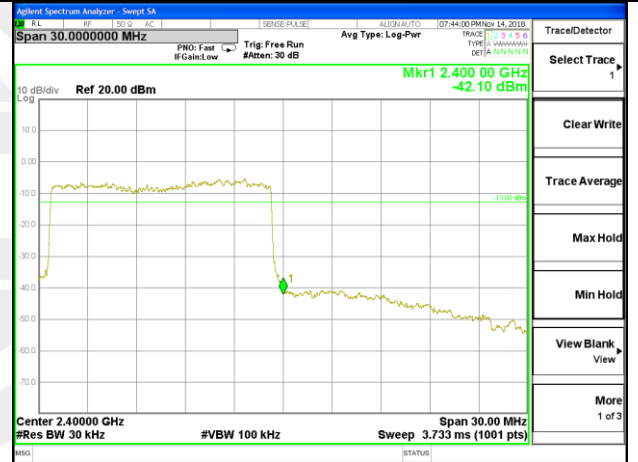

LTE band 40

LTE Band 40 / 15MHz / QPSK

Lowest Band Edge / 1 RB

Highest Band Edge / 1 RB

Lowest Band Edge / Full RB

Highest Band Edge / Full RB

LTE band 40

LTE Band 40 / 15MHz / 16QAM

Lowest Band Edge / 1 RB

Highest Band Edge / 1 RB

Lowest Band Edge / Full RB

Highest Band Edge / Full RB

LTE band 40

LTE Band 40 / 20MHz / QPSK

Lowest Band Edge / 1 RB

Highest Band Edge / 1 RB

Lowest Band Edge / Full RB

Highest Band Edge / Full RB

LTE band 40

LTE Band 40 / 20MHz /16QAM

Lowest Band Edge / 1 RB

Highest Band Edge / 1 RB

Lowest Band Edge / Full RB

Highest Band Edge / Full RB