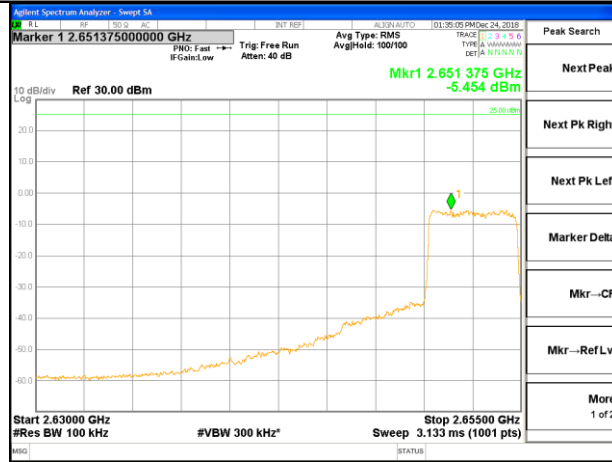

2670-2689MHz

LTE band 41

LTE band 41 / 5MHz /QPSK Lowest Band Edge / Full RB

LTE band 41

LTE band 41 / 5MHz /QPSK Highest Band Edge / Full RB

LTE BAND 41

LTE band 41 / 5MHz /16QAM Lowest Band Edge / 1 RB

LTE BAND 41

LTE band 41 / 5MHz / 16QAM Highest Band Edge / 1 RB

2630-2655MHz

2655-2656MHz

2656-2660MHz

2660-2670MHz

2670-2689MHz

LTE BAND 41

LTE BAND 41

LTE band 41 / 5MHz /16QAM Highest Band Edge / Full RB

2630-2655MHz

2655-2656MHz

2656-2660MHz

2660-2670MHz

2670-2689MHz

LTE band 41

LTE band 41 / 10MHz /QPSK Lowest Band Edge / 1 RB

LTE band 41

LTE band 41 / 10MHz /QPSK Highest Band Edge / 1 RB

2630-2655MHz

2655-2656MHz

2656-2660MHz

2660-2670MHz

2670-2689MHz

LTE band 41