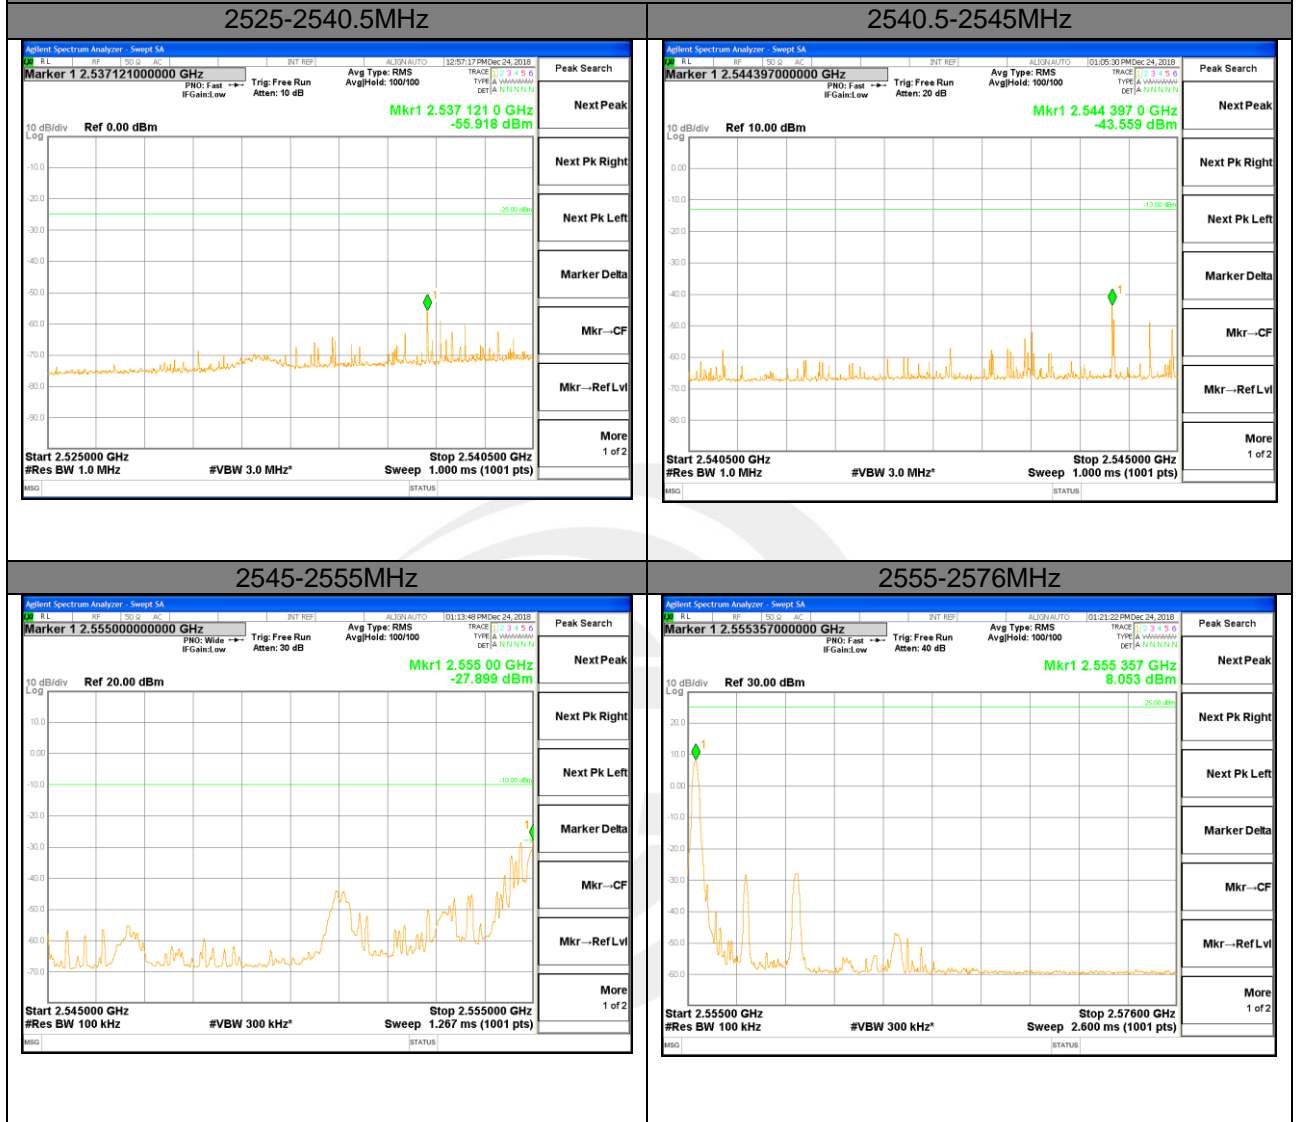

LTE band 41

LTE band 41 / 5MHz /QPSK Lowest Band Edge / 1 RB

LTE band 41

LTE band 41 / 5MHz /QPSK Highest Band Edge / 1 RB

2630-2655MHz

2655-2656MHz

2656-2660MHz

2660-2670MHz

2670-2689MHz

LTE band 41

LTE band 41 / 5MHz /QPSK Lowest Band Edge / Full RB

LTE band 41

LTE band 41 / 5MHz /QPSK Highest Band Edge / Full RB

LTE BAND 41

LTE band 41 / 5MHz /16QAM Lowest Band Edge / 1 RB

LTE BAND 41

LTE band 41 / 5MHz / 16QAM Highest Band Edge / 1 RB

2630-2655MHz

2655-2656MHz

2656-2660MHz

2660-2670MHz

2670-2689MHz

LTE BAND 41

LTE BAND 41

LTE band 41 / 5MHz /16QAM Highest Band Edge / Full RB

2630-2655MHz

2655-2656MHz

2656-2660MHz

2660-2670MHz

2670-2689MHz

LTE band 41

LTE band 41 / 10MHz /QPSK Lowest Band Edge / 1 RB