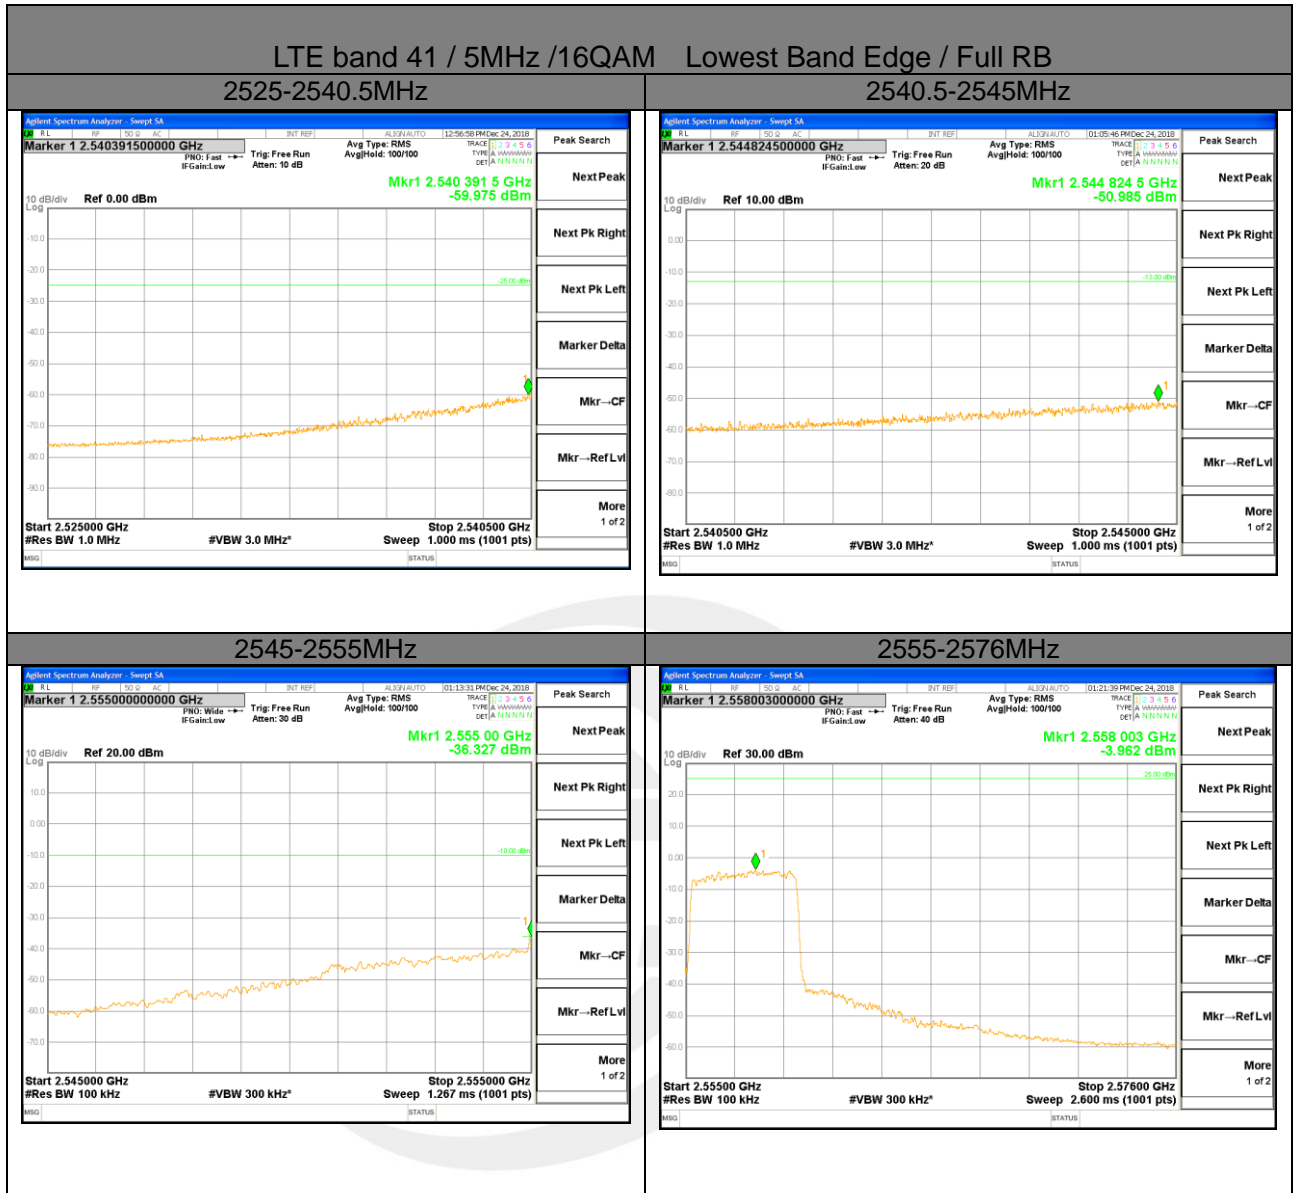

2670-2689MHz

LTE band 41

LTE band 41 / 5MHz /QPSK Lowest Band Edge / Full RB

LTE band 41

LTE band 41 / 5MHz /QPSK Highest Band Edge / Full RB

LTE BAND 41

LTE band 41 / 5MHz /16QAM Lowest Band Edge / 1 RB

LTE BAND 41

LTE band 41 / 5MHz / 16QAM Highest Band Edge / 1 RB

2630-2655MHz

2655-2656MHz

2656-2660MHz

2660-2670MHz

2670-2689MHz

LTE BAND 41

LTE BAND 41

LTE band 41 / 5MHz /16QAM Highest Band Edge / Full RB

2630-2655MHz

2655-2656MHz

2656-2660MHz

2660-2670MHz

2670-2689MHz

LTE band 41

LTE band 41 / 10MHz /QPSK Lowest Band Edge / 1 RB

LTE band 41

LTE band 41 / 10MHz /QPSK Highest Band Edge / 1 RB

2630-2655MHz

2655-2656MHz

2656-2660MHz

2660-2670MHz

2670-2689MHz

LTE band 41