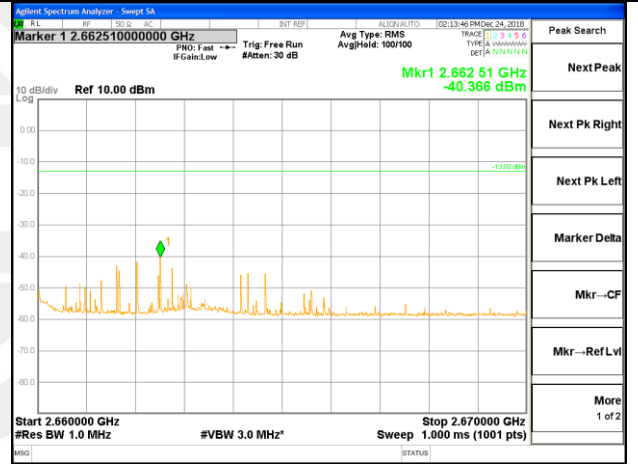

LTE band 41

LTE band 41 / 5MHz /QPSK Lowest Band Edge / 1 RB

LTE band 41

LTE band 41 / 5MHz /QPSK Highest Band Edge / 1 RB

2630-2655MHz

2655-2656MHz

2656-2660MHz

2660-2670MHz