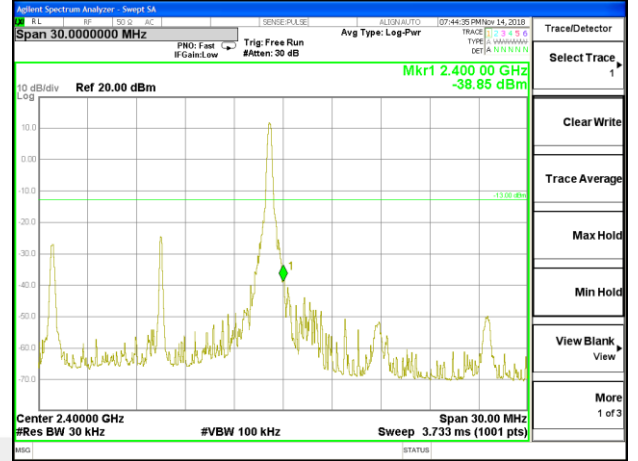

LTE band 40

LTE Band 40 / 15MHz / QPSK

Lowest Band Edge / 1 RB

Highest Band Edge / 1 RB

Lowest Band Edge / Full RB

Highest Band Edge / Full RB

LTE band 40

LTE Band 40 / 15MHz / 16QAM

Lowest Band Edge / 1 RB

Highest Band Edge / 1 RB

Lowest Band Edge / Full RB

Highest Band Edge / Full RB

LTE band 40

LTE Band 40 / 20MHz / QPSK

Lowest Band Edge / 1 RB

Highest Band Edge / 1 RB

Lowest Band Edge / Full RB

Highest Band Edge / Full RB

LTE band 40

LTE Band 40 / 20MHz /16QAM

Lowest Band Edge / 1 RB

Highest Band Edge / 1 RB

Lowest Band Edge / Full RB

Highest Band Edge / Full RB