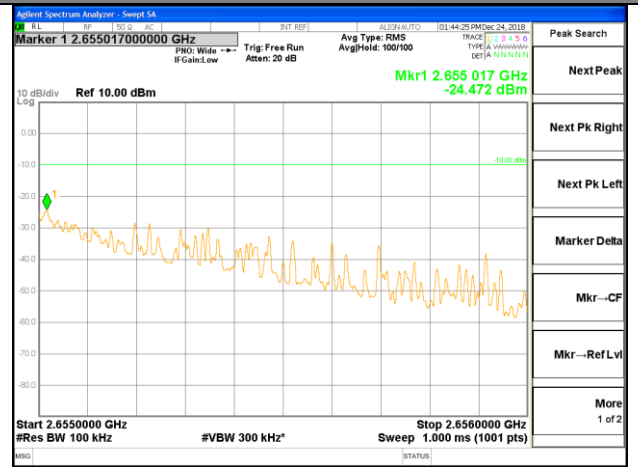

LTE band 41

LTE band 41 / 5MHz /QPSK Lowest Band Edge / 1 RB

LTE band 41

LTE band 41 / 5MHz /QPSK Highest Band Edge / 1 RB

2630-2655MHz

2655-2656MHz

2656-2660MHz

2660-2670MHz

2670-2689MHz

LTE band 41

LTE band 41 / 5MHz /QPSK Lowest Band Edge / Full RB

LTE band 41

LTE band 41 / 5MHz /QPSK Highest Band Edge / Full RB

LTE BAND 41

LTE band 41 / 5MHz /16QAM Lowest Band Edge / 1 RB

LTE BAND 41

LTE band 41 / 5MHz / 16QAM Highest Band Edge / 1 RB

2630-2655MHz

2655-2656MHz

2656-2660MHz

2660-2670MHz

2670-2689MHz

LTE BAND 41

LTE BAND 41