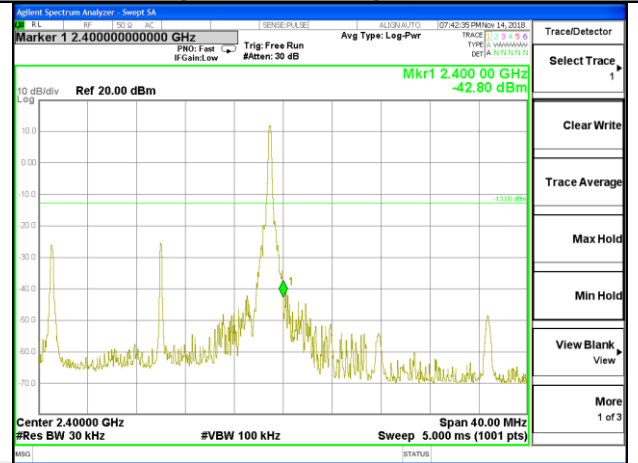

LTE band 40

LTE Band 40 / 15MHz / QPSK

Lowest Band Edge / 1 RB

Highest Band Edge / 1 RB

Lowest Band Edge / Full RB

Highest Band Edge / Full RB

LTE band 40

LTE Band 40 / 15MHz / 16QAM

Lowest Band Edge / 1 RB

Highest Band Edge / 1 RB

Lowest Band Edge / Full RB

Highest Band Edge / Full RB

LTE band 40

LTE Band 40 / 20MHz / QPSK

Lowest Band Edge / 1 RB

Highest Band Edge / 1 RB

Lowest Band Edge / Full RB

Highest Band Edge / Full RB

LTE band 40

LTE Band 40 / 20MHz /16QAM

Lowest Band Edge / 1 RB

Highest Band Edge / 1 RB

Lowest Band Edge / Full RB

Highest Band Edge / Full RB

LTE band 41

LTE band 41 / 5MHz /QPSK Lowest Band Edge / 1 RB

LTE band 41

LTE band 41 / 5MHz /QPSK Highest Band Edge / 1 RB

2630-2655MHz

2655-2656MHz

2656-2660MHz

2660-2670MHz