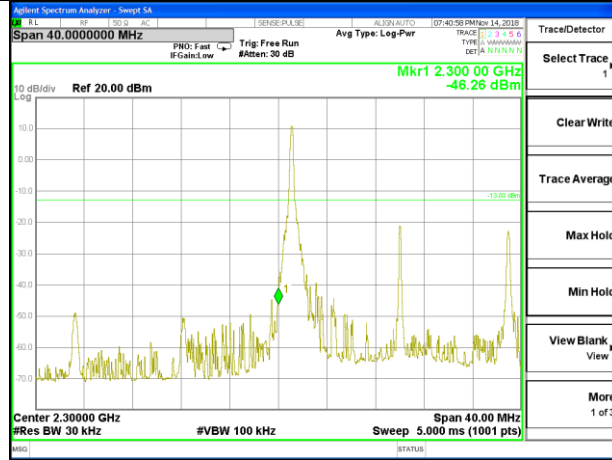

Lowest Band Edge / 1 RB

Highest Band Edge / 1 RB

Lowest Band Edge / Full RB

Highest Band Edge / Full RB

LTE band 40

LTE Band 40 / 20MHz / QPSK

Lowest Band Edge / 1 RB

Highest Band Edge / 1 RB

Lowest Band Edge / Full RB

Highest Band Edge / Full RB

LTE band 40

LTE Band 40 / 20MHz /16QAM

Lowest Band Edge / 1 RB

Highest Band Edge / 1 RB

Lowest Band Edge / Full RB

Highest Band Edge / Full RB

LTE band 41

LTE band 41 / 5MHz /QPSK Lowest Band Edge / 1 RB

LTE band 41

LTE band 41 / 5MHz /QPSK Highest Band Edge / 1 RB

2630-2655MHz

2655-2656MHz

2656-2660MHz

2660-2670MHz