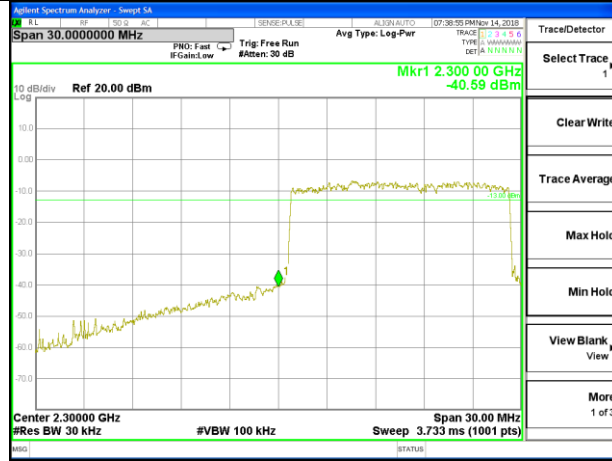

LTE band 40

LTE Band 40 / 15MHz / QPSK

Lowest Band Edge / 1 RB

Highest Band Edge / 1 RB

Lowest Band Edge / Full RB

Highest Band Edge / Full RB

LTE band 40

LTE Band 40 / 15MHz / 16QAM

Lowest Band Edge / 1 RB

Highest Band Edge / 1 RB

Lowest Band Edge / Full RB

Highest Band Edge / Full RB

LTE band 40

LTE Band 40 / 20MHz / QPSK

Lowest Band Edge / 1 RB

Highest Band Edge / 1 RB

Lowest Band Edge / Full RB

Highest Band Edge / Full RB

LTE band 40

LTE Band 40 / 20MHz /16QAM

Lowest Band Edge / 1 RB

Highest Band Edge / 1 RB

Lowest Band Edge / Full RB

Highest Band Edge / Full RB