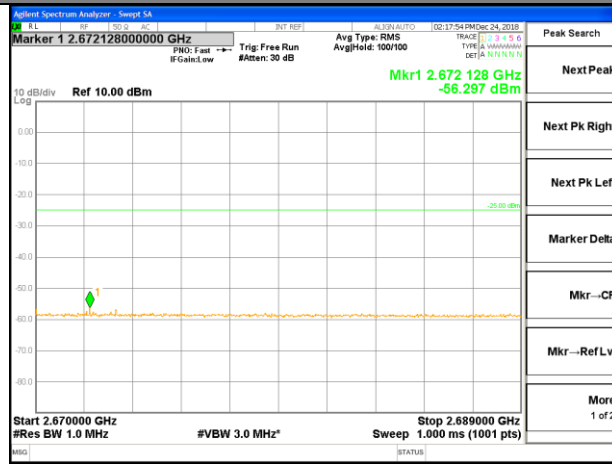

Lowest Band Edge / Full RB

Highest Band Edge / Full RB

LTE band 40

LTE Band 40 / 20MHz /16QAM

Lowest Band Edge / 1 RB

Highest Band Edge / 1 RB

Lowest Band Edge / Full RB

Highest Band Edge / Full RB

LTE band 41

LTE band 41 / 5MHz /QPSK Lowest Band Edge / 1 RB

LTE band 41

LTE band 41 / 5MHz /QPSK Highest Band Edge / 1 RB

2630-2655MHz

2655-2656MHz

2656-2660MHz

2660-2670MHz

2670-2689MHz

LTE band 41

LTE band 41 / 5MHz /QPSK Lowest Band Edge / Full RB

LTE band 41

LTE band 41 / 5MHz /QPSK Highest Band Edge / Full RB

LTE BAND 41

LTE band 41 / 5MHz /16QAM Lowest Band Edge / 1 RB

LTE BAND 41