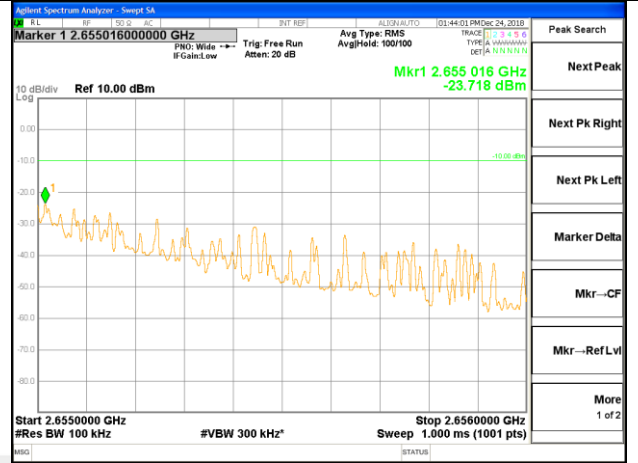

LTE band 41

LTE band 41 / 5MHz /QPSK Lowest Band Edge / 1 RB

LTE band 41

LTE band 41 / 5MHz /QPSK Highest Band Edge / 1 RB

2630-2655MHz

2655-2656MHz

2656-2660MHz

2660-2670MHz

2670-2689MHz

LTE band 41

LTE band 41 / 5MHz /QPSK Lowest Band Edge / Full RB

LTE band 41

LTE band 41 / 5MHz /QPSK Highest Band Edge / Full RB

LTE BAND 41

LTE band 41 / 5MHz /16QAM Lowest Band Edge / 1 RB

LTE BAND 41