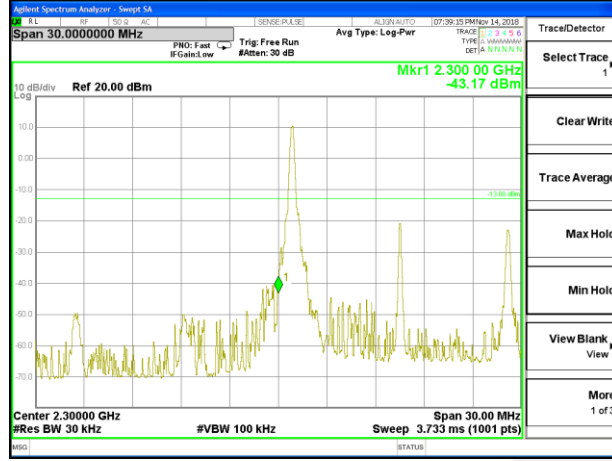

LTE band 40

LTE Band 40 / 15MHz / QPSK

Lowest Band Edge / 1 RB

Highest Band Edge / 1 RB

Lowest Band Edge / Full RB

Highest Band Edge / Full RB

LTE band 40

LTE Band 40 / 15MHz / 16QAM

Lowest Band Edge / 1 RB

Highest Band Edge / 1 RB

Lowest Band Edge / Full RB

Highest Band Edge / Full RB

LTE band 40

LTE Band 40 / 20MHz / QPSK

Lowest Band Edge / 1 RB

Highest Band Edge / 1 RB

Lowest Band Edge / Full RB

Highest Band Edge / Full RB

LTE band 40

LTE Band 40 / 20MHz /16QAM

Lowest Band Edge / 1 RB

Highest Band Edge / 1 RB

Lowest Band Edge / Full RB

Highest Band Edge / Full RB