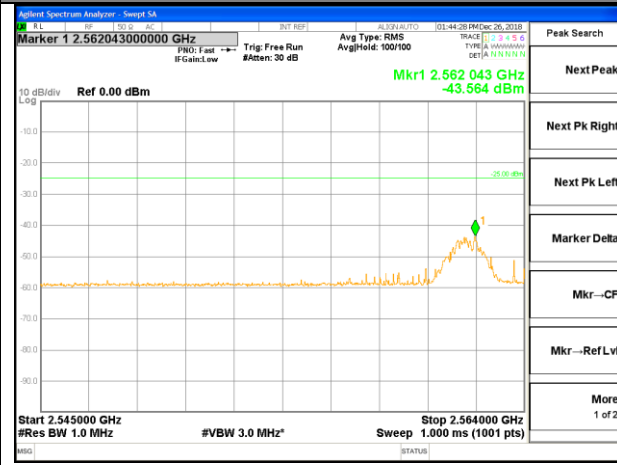

LTE BAND 7

LTE BAND 7

LTE band 7 / 20MHz /16QAM Highest Band Edge / Full RB

LTE BAND 38

LTE band 38 / 5MHz / QPSK Lowest Band Edge / 1 RB

2545-2550MHz

2550-2565MHz

2565-2569MHz

2569-2570MHz

2570-2590MHz

LTE BAND 38

LTE band 38 / 5MHz /QPSK Highest Band Edge / 1 RB

LTE BAND 38

LTE band 38 / 5MHz / QPSK Lowest Band Edge / Full RB

2545-2550MHz

2550-2565MHz

2565-2569MHz

2569-2570MHz

2570-2590MHz

LTE BAND 38

LTE band 38 / 5MHz /QPSK Highest Band Edge / Full RB

LTE BAND 38

LTE BAND 38

LTE band 38 / 5MHz /16QAM Highest Band Edge / 1 RB