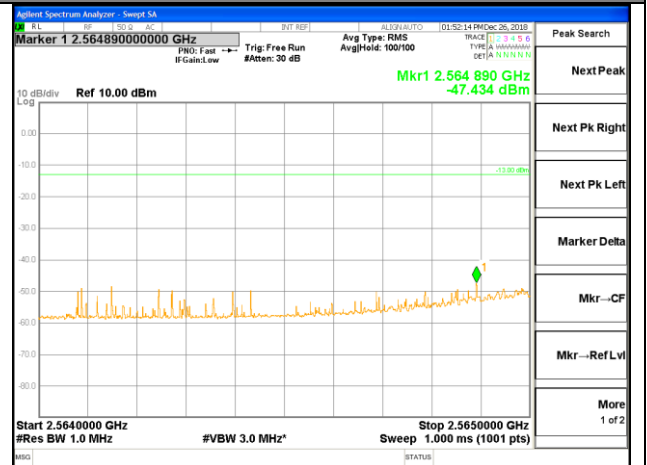

LTE BAND 7

LTE BAND 7

LTE band 7 / 20MHz /16QAM Highest Band Edge / Full RB

LTE BAND 38

LTE band 38 / 5MHz / QPSK Lowest Band Edge / 1 RB

2545-2550MHz

2550-2565MHz

2565-2569MHz

2569-2570MHz

2570-2590MHz

LTE BAND 38

LTE band 38 / 5MHz /QPSK Highest Band Edge / 1 RB

LTE BAND 38

LTE band 38 / 5MHz / QPSK Lowest Band Edge / Full RB

2545-2550MHz

2550-2565MHz

2565-2569MHz

2569-2570MHz

2570-2590MHz

LTE BAND 38

LTE band 38 / 5MHz /QPSK Highest Band Edge / Full RB

LTE BAND 38

LTE BAND 38

LTE band 38 / 5MHz /16QAM Highest Band Edge / 1 RB