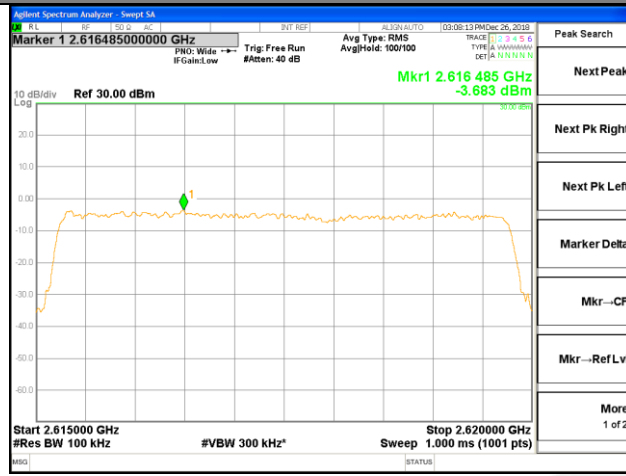

2565-2569MHz

2569-2570MHz

2570-2590MHz

LTE BAND 38

LTE band 38 / 5MHz /QPSK Highest Band Edge / Full RB

LTE BAND 38

LTE BAND 38

LTE band 38 / 5MHz /16QAM Highest Band Edge / 1 RB

2600-2620MHz

2620-2621MHz

2621-2625MHz

2625-2640MHz

2640-2656MHz

LTE BAND 38

LTE BAND 38

LTE band 38 / 5MHz /16QAM Highest Band Edge / Full RB

2600-2620MHz

2620-2621MHz

2621-2625MHz

2625-2640MHz

2640-2656MHz

LTE BAND 38

LTE band 38 / 10MHz / QPSK Lowest Band Edge / 1 RB

2545-2550MHz