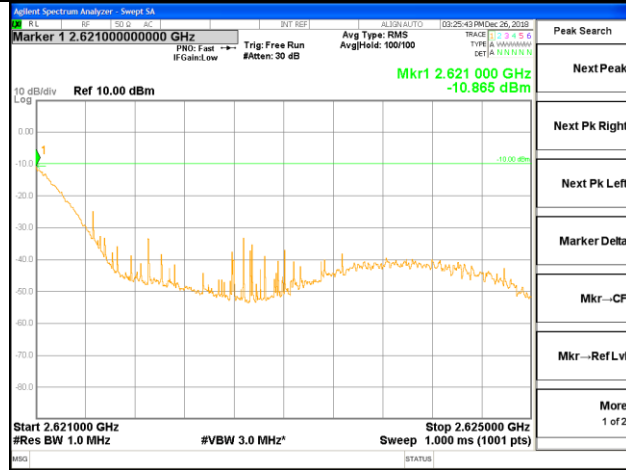

2569-2570MHz

2570-2590MHz

LTE BAND 38

LTE band 38 / 5MHz /QPSK Highest Band Edge / 1 RB

LTE BAND 38

LTE band 38 / 5MHz / QPSK Lowest Band Edge / Full RB

2545-2550MHz

2550-2565MHz

2565-2569MHz

2569-2570MHz

2570-2590MHz

LTE BAND 38

LTE band 38 / 5MHz /QPSK Highest Band Edge / Full RB

LTE BAND 38

LTE BAND 38

LTE band 38 / 5MHz /16QAM Highest Band Edge / 1 RB

2600-2620MHz

2620-2621MHz

2621-2625MHz

2625-2640MHz

2640-2656MHz

LTE BAND 38

LTE BAND 38

LTE band 38 / 5MHz /16QAM Highest Band Edge / Full RB