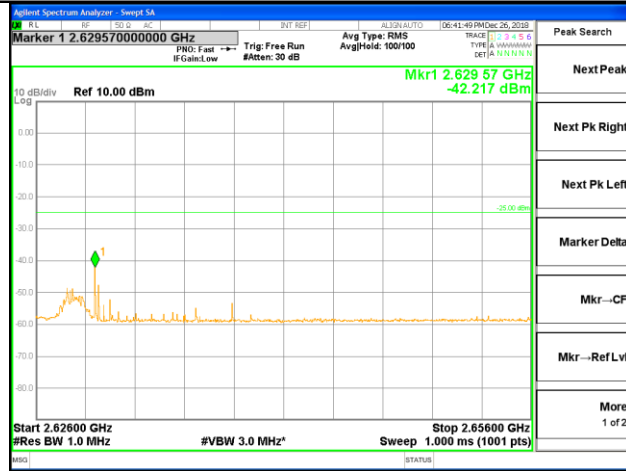

2565-2569MHz

2569-2570MHz

2570-2590MHz

LTE BAND 38

LTE band 38 / 5MHz /QPSK Highest Band Edge / Full RB

LTE BAND 38

LTE BAND 38

LTE band 38 / 5MHz /16QAM Highest Band Edge / 1 RB

2600-2620MHz

2620-2621MHz

2621-2625MHz

2625-2640MHz

2640-2656MHz

LTE BAND 38

LTE BAND 38

LTE band 38 / 5MHz /16QAM Highest Band Edge / Full RB

2600-2620MHz

2620-2621MHz

2621-2625MHz

2625-2640MHz

2640-2656MHz

LTE BAND 38

LTE band 38 / 10MHz / QPSK Lowest Band Edge / 1 RB

2545-2550MHz