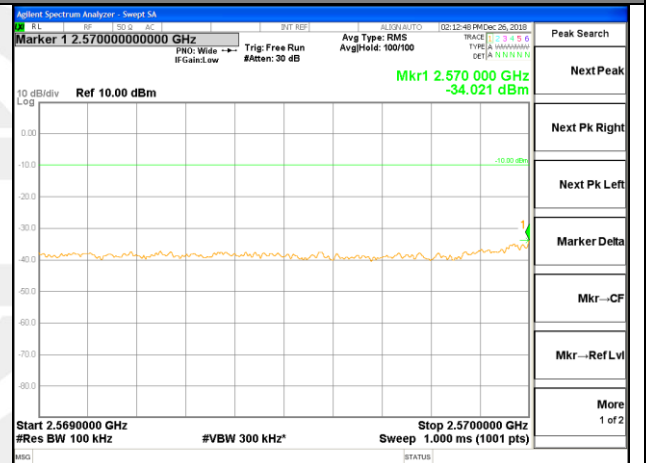

LTE BAND 7

LTE BAND 7

LTE band 7 / 20MHz /16QAM Highest Band Edge / Full RB

LTE BAND 38

LTE band 38 / 5MHz / QPSK Lowest Band Edge / 1 RB

2545-2550MHz

2550-2565MHz

2565-2569MHz

2569-2570MHz

2570-2590MHz

LTE BAND 38

LTE band 38 / 5MHz /QPSK Highest Band Edge / 1 RB

LTE BAND 38

LTE band 38 / 5MHz / QPSK Lowest Band Edge / Full RB

2545-2550MHz

2550-2565MHz

2565-2569MHz

2569-2570MHz

2570-2590MHz

LTE BAND 38

LTE band 38 / 5MHz /QPSK Highest Band Edge / Full RB

LTE BAND 38

LTE BAND 38

LTE band 38 / 5MHz /16QAM Highest Band Edge / 1 RB

2600-2620MHz

2620-2621MHz

2621-2625MHz

2625-2640MHz

2640-2656MHz

LTE BAND 38

LTE BAND 38

LTE band 38 / 5MHz /16QAM Highest Band Edge / Full RB