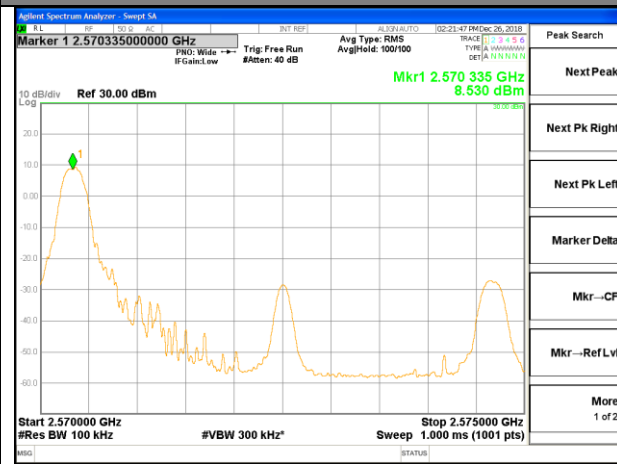

LTE BAND 7

LTE BAND 7

LTE band 7 / 20MHz /16QAM Highest Band Edge / Full RB

LTE BAND 38

LTE band 38 / 5MHz / QPSK Lowest Band Edge / 1 RB

2545-2550MHz

2550-2565MHz

2565-2569MHz

2569-2570MHz

2570-2590MHz

LTE BAND 38

LTE band 38 / 5MHz /QPSK Highest Band Edge / 1 RB

LTE BAND 38

LTE band 38 / 5MHz / QPSK Lowest Band Edge / Full RB

2545-2550MHz

2550-2565MHz

2565-2569MHz

2569-2570MHz

2570-2590MHz

LTE BAND 38

LTE band 38 / 5MHz /QPSK Highest Band Edge / Full RB

LTE BAND 38

LTE BAND 38

LTE band 38 / 5MHz /16QAM Highest Band Edge / 1 RB