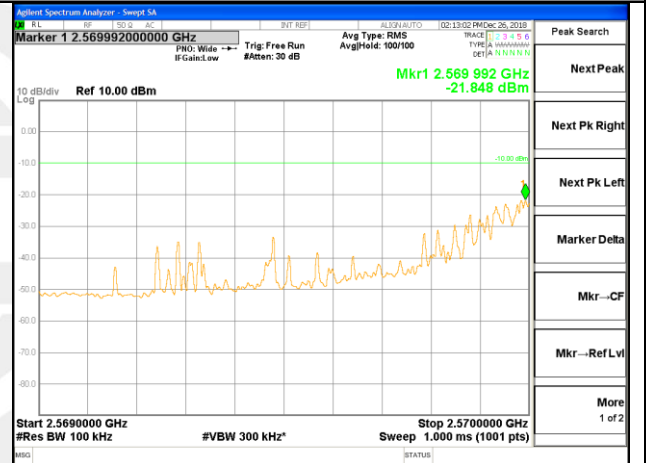

LTE BAND 7

LTE BAND 7

LTE band 7 / 20MHz /16QAM Highest Band Edge / Full RB

LTE BAND 38

LTE band 38 / 5MHz / QPSK Lowest Band Edge / 1 RB

2545-2550MHz

2550-2565MHz

2565-2569MHz

2569-2570MHz

2570-2590MHz

LTE BAND 38

LTE band 38 / 5MHz /QPSK Highest Band Edge / 1 RB

LTE BAND 38

LTE band 38 / 5MHz / QPSK Lowest Band Edge / Full RB

2545-2550MHz

2550-2565MHz

2565-2569MHz

2569-2570MHz

2570-2590MHz

LTE BAND 38

LTE band 38 / 5MHz /QPSK Highest Band Edge / Full RB

LTE BAND 38

LTE BAND 38

LTE band 38 / 5MHz /16QAM Highest Band Edge / 1 RB