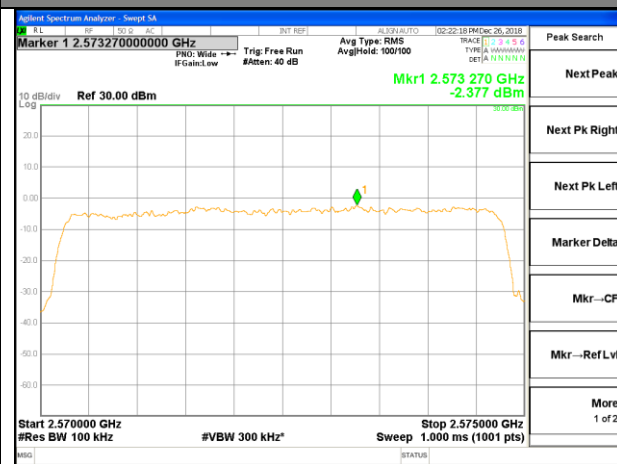

LTE BAND 7

LTE BAND 7

LTE band 7 / 20MHz /16QAM Highest Band Edge / Full RB

LTE BAND 38

LTE band 38 / 5MHz / QPSK Lowest Band Edge / 1 RB

2545-2550MHz

2550-2565MHz

2565-2569MHz

2569-2570MHz

2570-2590MHz

LTE BAND 38

LTE band 38 / 5MHz /QPSK Highest Band Edge / 1 RB

LTE BAND 38

LTE band 38 / 5MHz / QPSK Lowest Band Edge / Full RB

2545-2550MHz

2550-2565MHz

2565-2569MHz

2569-2570MHz

2570-2590MHz

LTE BAND 38

LTE band 38 / 5MHz /QPSK Highest Band Edge / Full RB

LTE BAND 38

LTE BAND 38

LTE band 38 / 5MHz /16QAM Highest Band Edge / 1 RB

2600-2620MHz

2620-2621MHz

2621-2625MHz

2625-2640MHz

2640-2656MHz

LTE BAND 38

LTE BAND 38

LTE band 38 / 5MHz /16QAM Highest Band Edge / Full RB