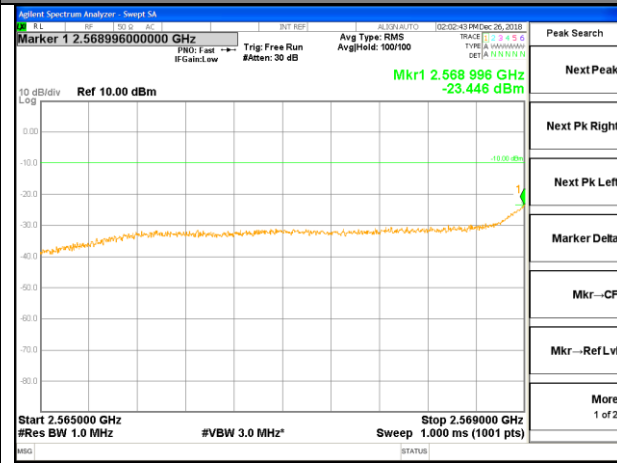

LTE BAND 7

LTE BAND 7

LTE band 7 / 20MHz /16QAM Highest Band Edge / Full RB

LTE BAND 38

LTE band 38 / 5MHz / QPSK Lowest Band Edge / 1 RB

2545-2550MHz

2550-2565MHz

2565-2569MHz

2569-2570MHz

2570-2590MHz

LTE BAND 38

LTE band 38 / 5MHz /QPSK Highest Band Edge / 1 RB

LTE BAND 38

LTE band 38 / 5MHz / QPSK Lowest Band Edge / Full RB

2545-2550MHz

2550-2565MHz

2565-2569MHz

2569-2570MHz

2570-2590MHz

LTE BAND 38

LTE band 38 / 5MHz /QPSK Highest Band Edge / Full RB

LTE BAND 38

LTE BAND 38

LTE band 38 / 5MHz /16QAM Highest Band Edge / 1 RB

2600-2620MHz

2620-2621MHz

2621-2625MHz

2625-2640MHz

2640-2656MHz

LTE BAND 38

LTE BAND 38

LTE band 38 / 5MHz /16QAM Highest Band Edge / Full RB