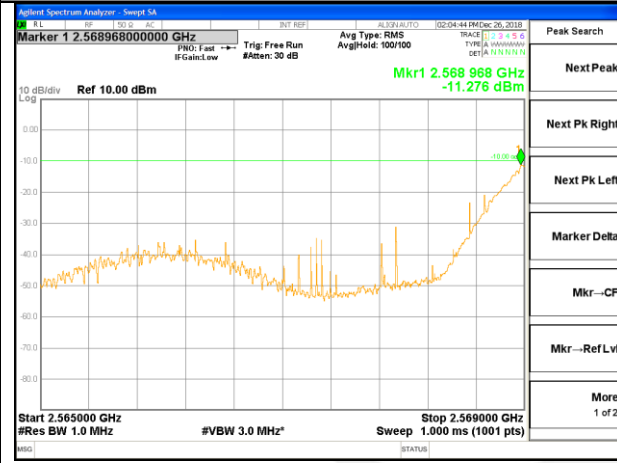

LTE BAND 7

LTE BAND 7

LTE band 7 / 20MHz /16QAM Highest Band Edge / Full RB

LTE BAND 38

LTE band 38 / 5MHz / QPSK Lowest Band Edge / 1 RB

2545-2550MHz

2550-2565MHz

2565-2569MHz

2569-2570MHz

2570-2590MHz

LTE BAND 38

LTE band 38 / 5MHz /QPSK Highest Band Edge / 1 RB

LTE BAND 38

LTE band 38 / 5MHz / QPSK Lowest Band Edge / Full RB

2545-2550MHz

2550-2565MHz

2565-2569MHz

2569-2570MHz

2570-2590MHz

LTE BAND 38

LTE band 38 / 5MHz /QPSK Highest Band Edge / Full RB

LTE BAND 38

LTE BAND 38

LTE band 38 / 5MHz /16QAM Highest Band Edge / 1 RB