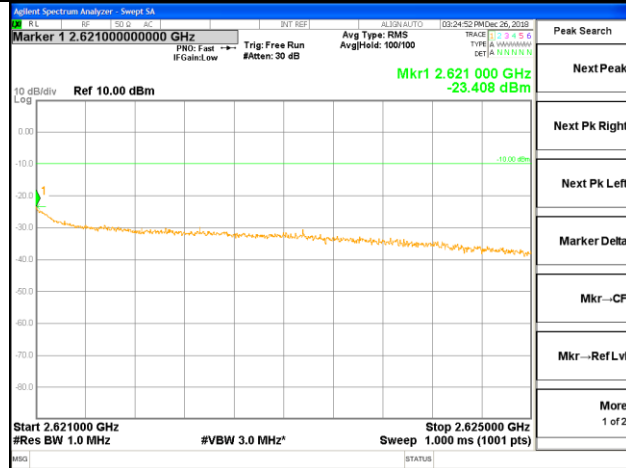

2565-2569MHz

2569-2570MHz

2570-2590MHz

LTE BAND 38

LTE band 38 / 5MHz /QPSK Highest Band Edge / Full RB

LTE BAND 38

LTE BAND 38

LTE band 38 / 5MHz /16QAM Highest Band Edge / 1 RB

2600-2620MHz

2620-2621MHz

2621-2625MHz

2625-2640MHz

2640-2656MHz

LTE BAND 38

LTE BAND 38

LTE band 38 / 5MHz /16QAM Highest Band Edge / Full RB

2600-2620MHz

2620-2621MHz

2621-2625MHz

2625-2640MHz

2640-2656MHz

LTE BAND 38

LTE band 38 / 10MHz / QPSK Lowest Band Edge / 1 RB

2545-2550MHz