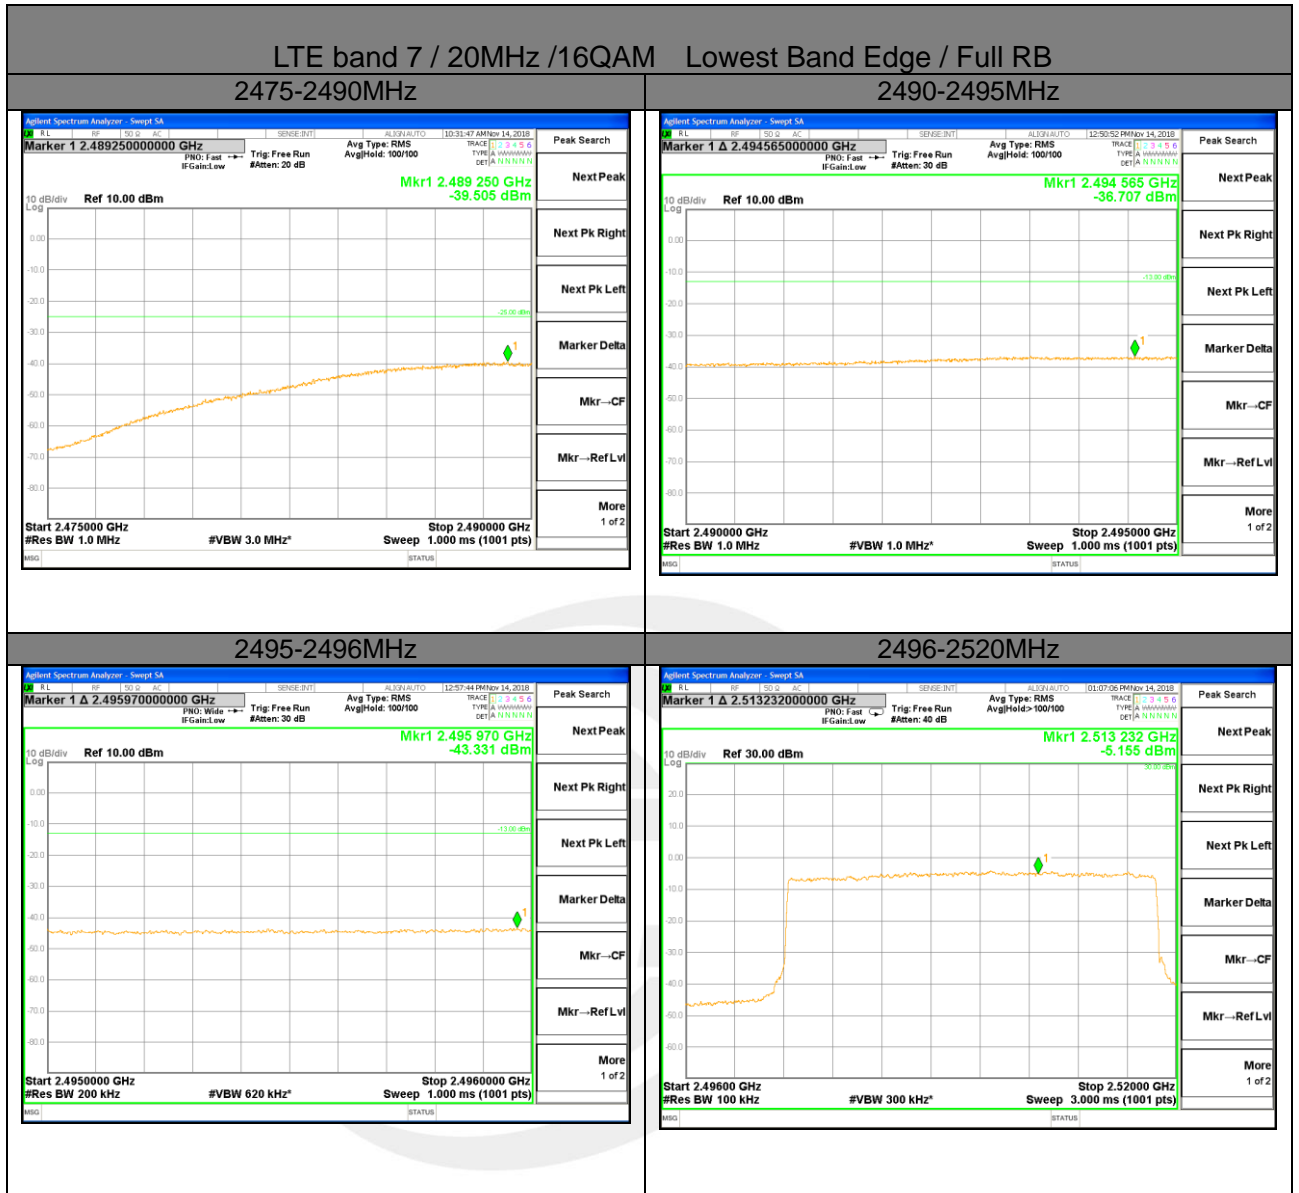

LTE BAND 7

LTE BAND 7

LTE band 7 / 20MHz /16QAM Highest Band Edge / Full RB

LTE BAND 38

LTE band 38 / 5MHz / QPSK Lowest Band Edge / 1 RB

2545-2550MHz

2550-2565MHz

2565-2569MHz

2569-2570MHz

2570-2590MHz

LTE BAND 38

LTE band 38 / 5MHz /QPSK Highest Band Edge / 1 RB

LTE BAND 38

LTE band 38 / 5MHz / QPSK Lowest Band Edge / Full RB

2545-2550MHz

2550-2565MHz

2565-2569MHz

2569-2570MHz

2570-2590MHz

LTE BAND 38

LTE band 38 / 5MHz /QPSK Highest Band Edge / Full RB

LTE BAND 38

LTE BAND 38

LTE band 38 / 5MHz /16QAM Highest Band Edge / 1 RB

2600-2620MHz

2620-2621MHz

2621-2625MHz

2625-2640MHz

2640-2656MHz

LTE BAND 38

LTE BAND 38

LTE band 38 / 5MHz /16QAM Highest Band Edge / Full RB