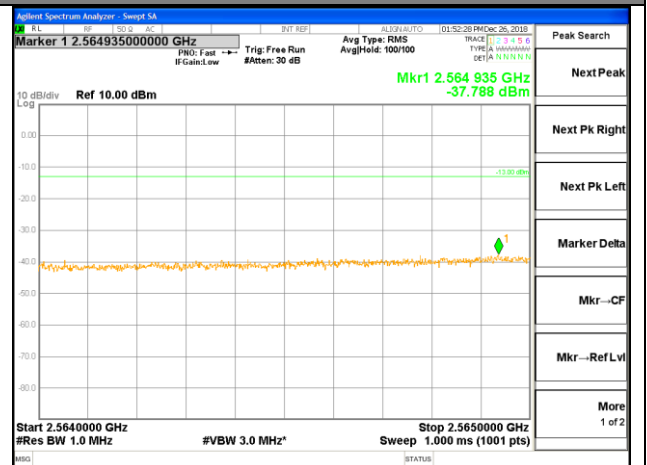

LTE BAND 7

LTE BAND 7

LTE band 7 / 20MHz /16QAM Highest Band Edge / Full RB

LTE BAND 38

LTE band 38 / 5MHz / QPSK Lowest Band Edge / 1 RB

2545-2550MHz

2550-2565MHz

2565-2569MHz

2569-2570MHz

2570-2590MHz

LTE BAND 38

LTE band 38 / 5MHz /QPSK Highest Band Edge / 1 RB

LTE BAND 38

LTE band 38 / 5MHz / QPSK Lowest Band Edge / Full RB

2545-2550MHz

2550-2565MHz

2565-2569MHz

2569-2570MHz

2570-2590MHz

LTE BAND 38

LTE band 38 / 5MHz /QPSK Highest Band Edge / Full RB

LTE BAND 38

LTE BAND 38

LTE band 38 / 5MHz /16QAM Highest Band Edge / 1 RB

2600-2620MHz

2620-2621MHz

2621-2625MHz

2625-2640MHz

2640-2656MHz

LTE BAND 38

LTE BAND 38

LTE band 38 / 5MHz /16QAM Highest Band Edge / Full RB