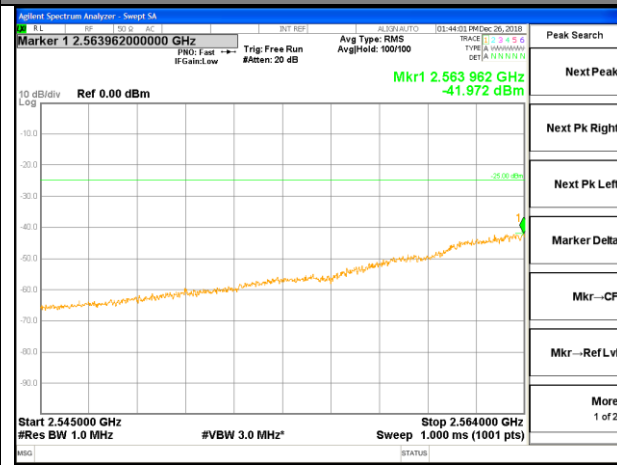

LTE BAND 7

LTE BAND 7

LTE band 7 / 20MHz /16QAM Highest Band Edge / Full RB

LTE BAND 38

LTE band 38 / 5MHz / QPSK Lowest Band Edge / 1 RB

2545-2550MHz

2550-2565MHz

2565-2569MHz

2569-2570MHz

2570-2590MHz

LTE BAND 38

LTE band 38 / 5MHz /QPSK Highest Band Edge / 1 RB

LTE BAND 38

LTE band 38 / 5MHz / QPSK Lowest Band Edge / Full RB

2545-2550MHz

2550-2565MHz

2565-2569MHz

2569-2570MHz

2570-2590MHz

LTE BAND 38

LTE band 38 / 5MHz /QPSK Highest Band Edge / Full RB

LTE BAND 38

LTE BAND 38

LTE band 38 / 5MHz /16QAM Highest Band Edge / 1 RB

2600-2620MHz

2620-2621MHz

2621-2625MHz

2625-2640MHz

2640-2656MHz

LTE BAND 38

LTE BAND 38

LTE band 38 / 5MHz /16QAM Highest Band Edge / Full RB