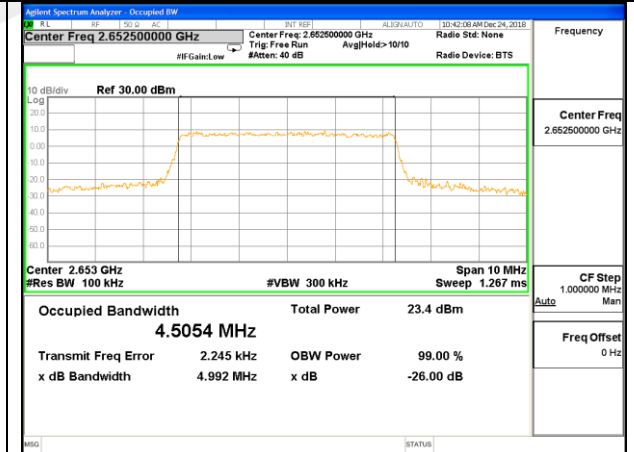

Lowest Channel / 5MHz / QPSK

Lowest Channel / 5MHz / 16QAM

Middle Channel / 5MHz / QPSK

Middle Channel / 5MHz / 16QAM

Highest Channel / 5MHz / QPSK

Highest Channel / 5MHz / 16QAM

LTE band 41

LTE band 41 (99% and -26 Bandwidth)