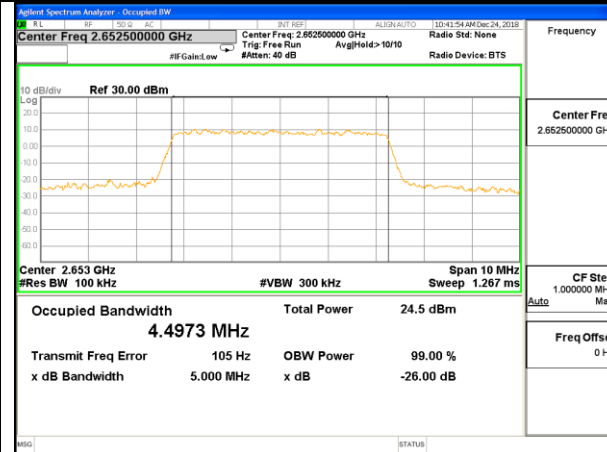

Lowest Channel / 5MHz / QPSK

Lowest Channel / 5MHz / 16QAM

Middle Channel / 5MHz / QPSK

Middle Channel / 5MHz / 16QAM

Highest Channel / 5MHz / QPSK

Highest Channel / 5MHz / 16QAM

LTE band 41

LTE band 41 (99% and -26 Bandwidth)

Lowest Channel / 10MHz / QPSK

Lowest Channel / 10MHz / 16QAM

Middle Channel / 10MHz / QPSK

Middle Channel / 10MHz / 16QAM

Highest Channel / 10MHz / QPSK

Highest Channel / 10MHz / 16QAM

LTE band 41

LTE band 41 (99% and -26 Bandwidth)