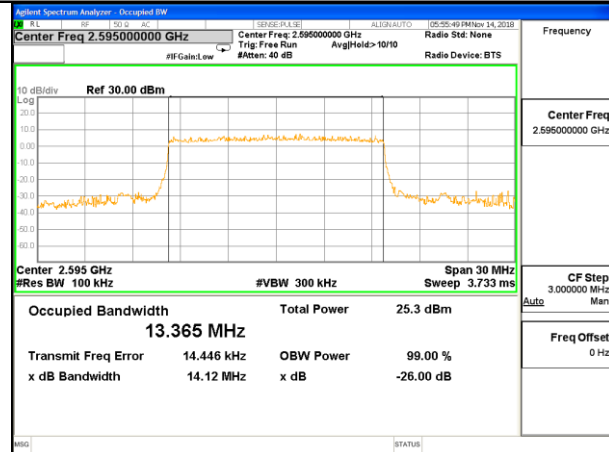

LTE band 38

LTE band 38 (99% and -26 Bandwidth)

Lowest Channel / 15MHz / QPSK

Lowest Channel / 15MHz / 16QAM

Middle Channel / 15MHz / QPSK

Middle Channel / 15MHz / 16QAM

Highest Channel / 15MHz / QPSK

Highest Channel / 15MHz / 16QAM

LTE band 38

LTE band 38 (99% and -26 Bandwidth)

LTE band 40

LTE band 40 (99% and -26 Bandwidth)

Lowest Channel / 5MHz / QPSK

Lowest Channel / 5MHz / 16QAM

Middle Channel / 5MHz / QPSK

Middle Channel / 5MHz / 16QAM

Highest Channel / 5MHz / QPSK

Highest Channel / 5MHz / 16QAM

LTE band 40

LTE band 40 (99% and -26 Bandwidth)

LTE band 40

LTE band 40 (99% and -26 Bandwidth)

LTE band 40

LTE band 40 (99% and -26 Bandwidth)