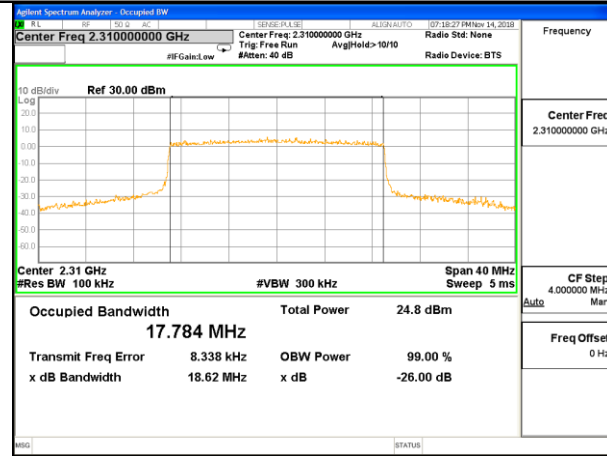

LTE band 38

LTE band 38 (99% and -26 Bandwidth)

LTE band 40

LTE band 40 (99% and -26 Bandwidth)

Lowest Channel / 5MHz / QPSK

Lowest Channel / 5MHz / 16QAM

Middle Channel / 5MHz / QPSK

Middle Channel / 5MHz / 16QAM

Highest Channel / 5MHz / QPSK

Highest Channel / 5MHz / 16QAM

LTE band 40

LTE band 40 (99% and -26 Bandwidth)

LTE band 40

LTE band 40 (99% and -26 Bandwidth)

LTE band 40

LTE band 40 (99% and -26 Bandwidth)

Lowest Channel / 20MHz / QPSK

Lowest Channel / 20MHz / 16QAM

Middle Channel / 20MHz / QPSK

Middle Channel / 20MHz / 16QAM

Highest Channel / 20MHz / QPSK

Highest Channel / 20MHz / 16QAM

LTE band 41

LTE band 41 (99% and -26 Bandwidth)