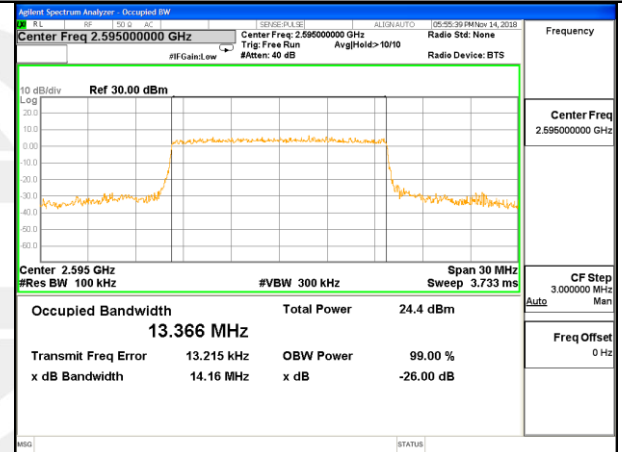

LTE band 38

LTE band 38 (99% and -26 Bandwidth)

Lowest Channel / 15MHz / QPSK

Lowest Channel / 15MHz / 16QAM

Middle Channel / 15MHz / QPSK

Middle Channel / 15MHz / 16QAM

Highest Channel / 15MHz / QPSK

Highest Channel / 15MHz / 16QAM

LTE band 38

LTE band 38 (99% and -26 Bandwidth)

LTE band 40

LTE band 40 (99% and -26 Bandwidth)

Lowest Channel / 5MHz / QPSK

Lowest Channel / 5MHz / 16QAM

Middle Channel / 5MHz / QPSK

Middle Channel / 5MHz / 16QAM

Highest Channel / 5MHz / QPSK

Highest Channel / 5MHz / 16QAM

LTE band 40

LTE band 40 (99% and -26 Bandwidth)

LTE band 40

LTE band 40 (99% and -26 Bandwidth)

LTE band 40

LTE band 40 (99% and -26 Bandwidth)