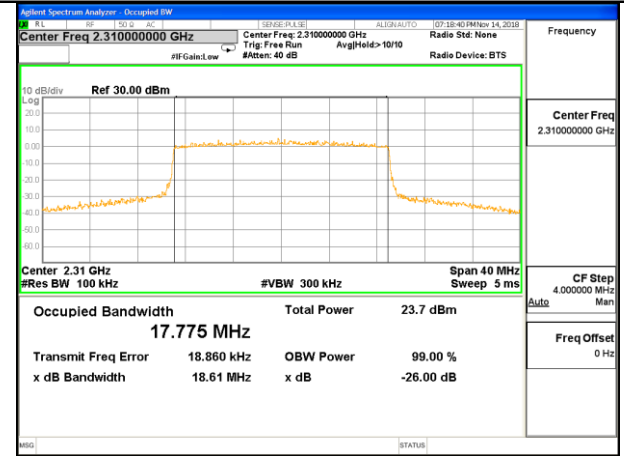

Highest Channel / 5MHz / QPSK

Highest Channel / 5MHz / 16QAM

LTE band 40

LTE band 40 (99% and -26 Bandwidth)

LTE band 40

LTE band 40 (99% and -26 Bandwidth)

LTE band 40

LTE band 40 (99% and -26 Bandwidth)

Lowest Channel / 20MHz / QPSK

Lowest Channel / 20MHz / 16QAM

Middle Channel / 20MHz / QPSK

Middle Channel / 20MHz / 16QAM

Highest Channel / 20MHz / QPSK

Highest Channel / 20MHz / 16QAM

LTE band 41

LTE band 41 (99% and -26 Bandwidth)