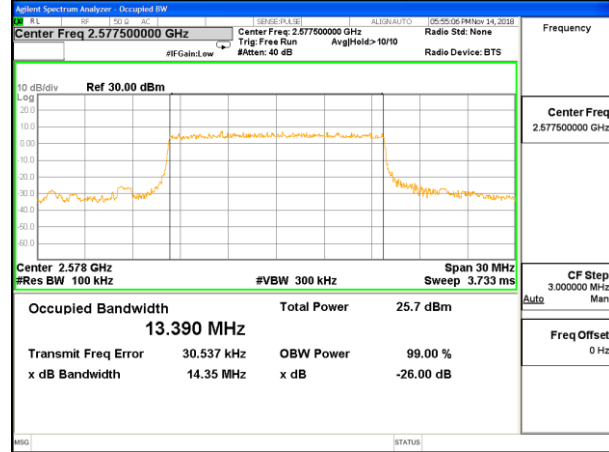

LTE band 38

LTE band 38 (99% and -26 Bandwidth)

Lowest Channel / 15MHz / QPSK

Lowest Channel / 15MHz / 16QAM

Middle Channel / 15MHz / QPSK

Middle Channel / 15MHz / 16QAM

Highest Channel / 15MHz / QPSK

Highest Channel / 15MHz / 16QAM

LTE band 38

LTE band 38 (99% and -26 Bandwidth)

LTE band 40

LTE band 40 (99% and -26 Bandwidth)

Lowest Channel / 5MHz / QPSK

Lowest Channel / 5MHz / 16QAM

Middle Channel / 5MHz / QPSK

Middle Channel / 5MHz / 16QAM

Highest Channel / 5MHz / QPSK

Highest Channel / 5MHz / 16QAM

LTE band 40

LTE band 40 (99% and -26 Bandwidth)

LTE band 40

LTE band 40 (99% and -26 Bandwidth)

LTE band 40

LTE band 40 (99% and -26 Bandwidth)