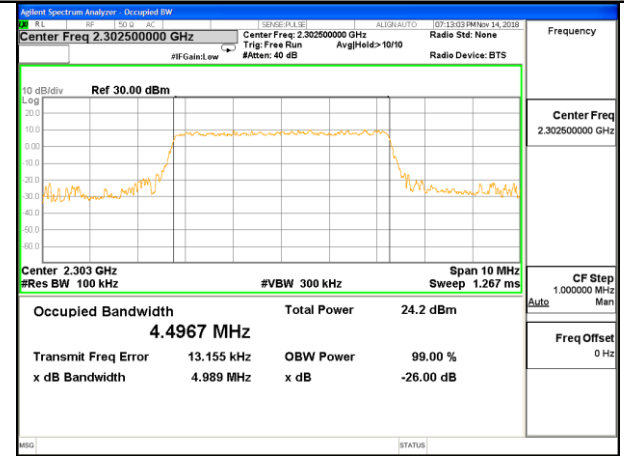

LTE band 38

LTE band 38 (99% and -26 Bandwidth)

Lowest Channel / 15MHz / QPSK

Lowest Channel / 15MHz / 16QAM

Middle Channel / 15MHz / QPSK

Middle Channel / 15MHz / 16QAM

Highest Channel / 15MHz / QPSK

Highest Channel / 15MHz / 16QAM

LTE band 38

LTE band 38 (99% and -26 Bandwidth)

LTE band 40

LTE band 40 (99% and -26 Bandwidth)

Lowest Channel / 5MHz / QPSK

Lowest Channel / 5MHz / 16QAM

Middle Channel / 5MHz / QPSK

Middle Channel / 5MHz / 16QAM

Highest Channel / 5MHz / QPSK

Highest Channel / 5MHz / 16QAM

LTE band 40

LTE band 40 (99% and -26 Bandwidth)

LTE band 40

LTE band 40 (99% and -26 Bandwidth)

LTE band 40

LTE band 40 (99% and -26 Bandwidth)