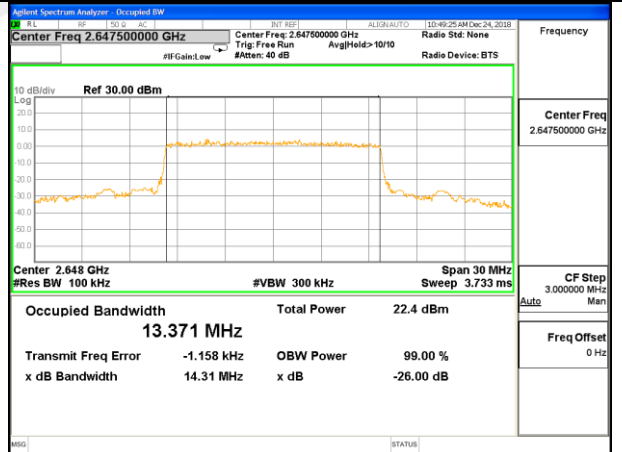

Lowest Channel / 15MHz / QPSK

Lowest Channel / 15MHz / 16QAM

Middle Channel / 15MHz / QPSK

Middle Channel / 15MHz / 16QAM

Highest Channel / 15MHz / QPSK

Highest Channel / 15MHz / 16QAM

LTE band 41

LTE band 41 (99% and -26 Bandwidth)