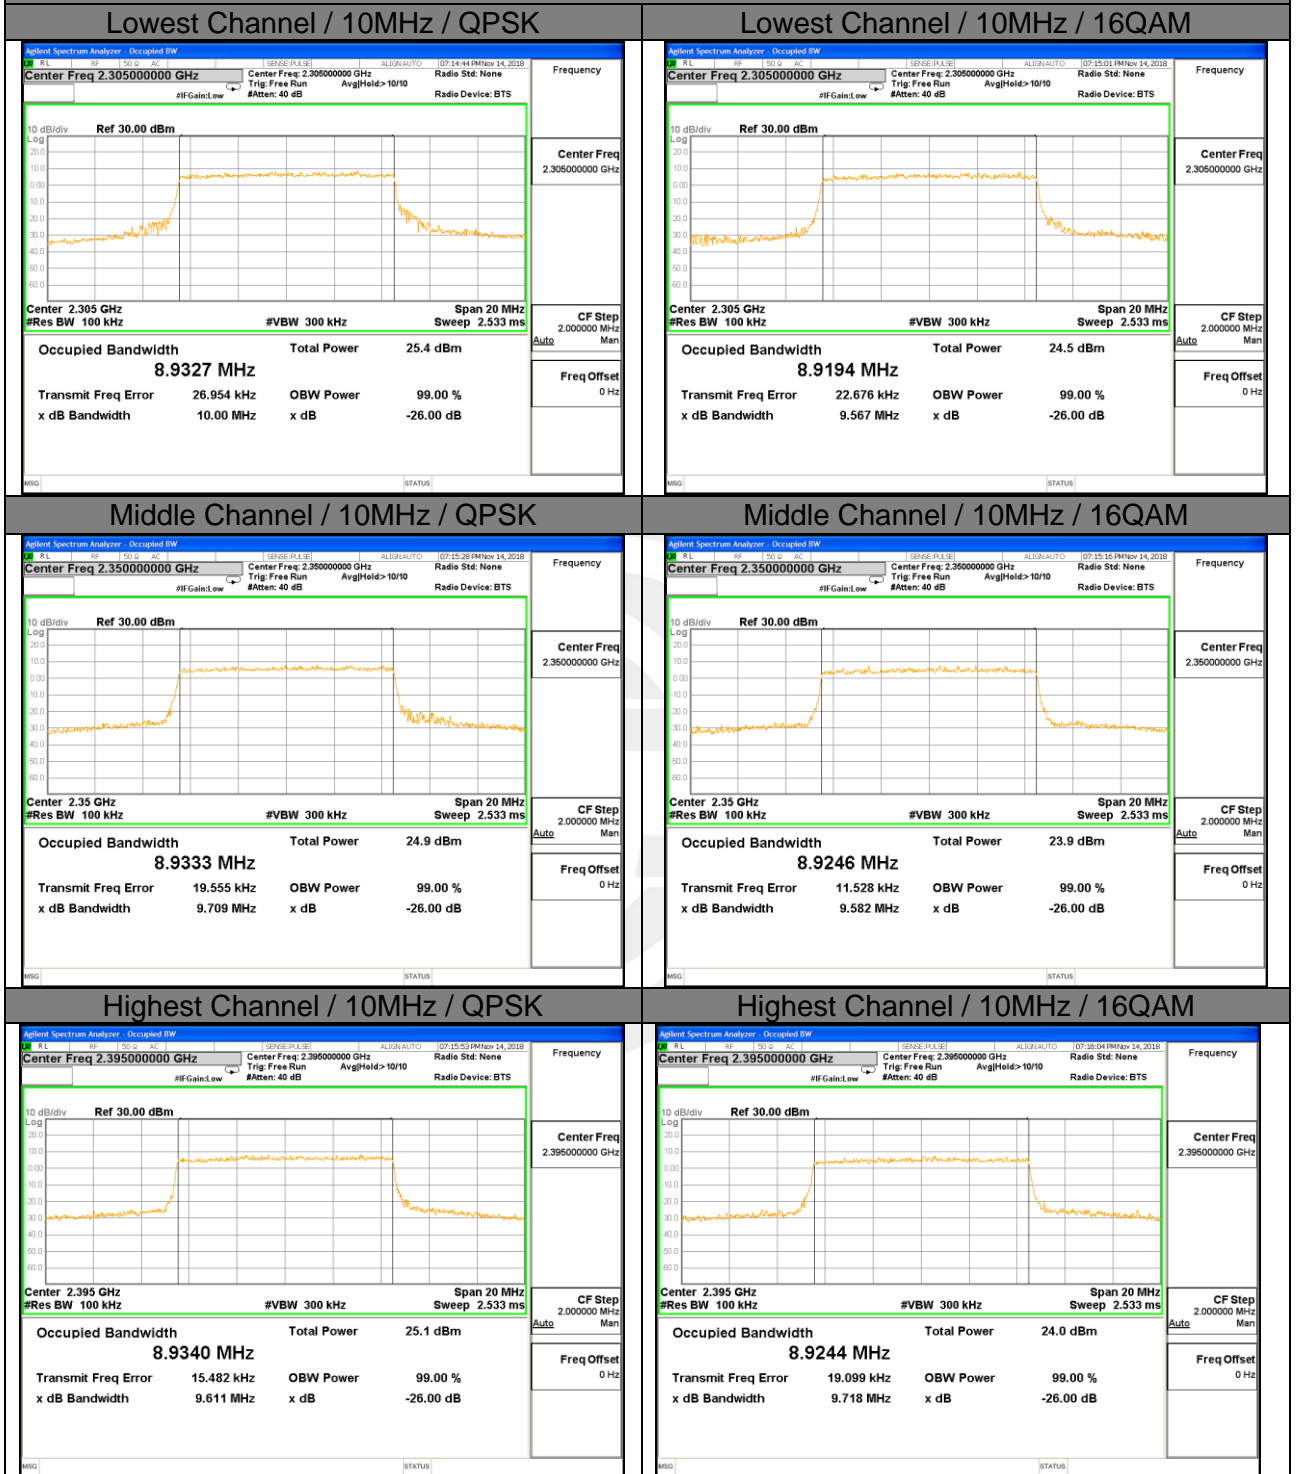

LTE band 38

LTE band 38 (99% and -26 Bandwidth)

LTE band 40

LTE band 40 (99% and -26 Bandwidth)

Lowest Channel / 5MHz / QPSK

Lowest Channel / 5MHz / 16QAM

Middle Channel / 5MHz / QPSK

Middle Channel / 5MHz / 16QAM

Highest Channel / 5MHz / QPSK

Highest Channel / 5MHz / 16QAM

LTE band 40

LTE band 40 (99% and -26 Bandwidth)

LTE band 40

LTE band 40 (99% and -26 Bandwidth)

LTE band 40

LTE band 40 (99% and -26 Bandwidth)

Lowest Channel / 20MHz / QPSK

Lowest Channel / 20MHz / 16QAM

Middle Channel / 20MHz / QPSK

Middle Channel / 20MHz / 16QAM

Highest Channel / 20MHz / QPSK

Highest Channel / 20MHz / 16QAM

LTE band 41

LTE band 41 (99% and -26 Bandwidth)

Lowest Channel / 5MHz / QPSK

Lowest Channel / 5MHz / 16QAM

Middle Channel / 5MHz / QPSK

Middle Channel / 5MHz / 16QAM

Highest Channel / 5MHz / QPSK

Highest Channel / 5MHz / 16QAM

LTE band 41

LTE band 41 (99% and -26 Bandwidth)