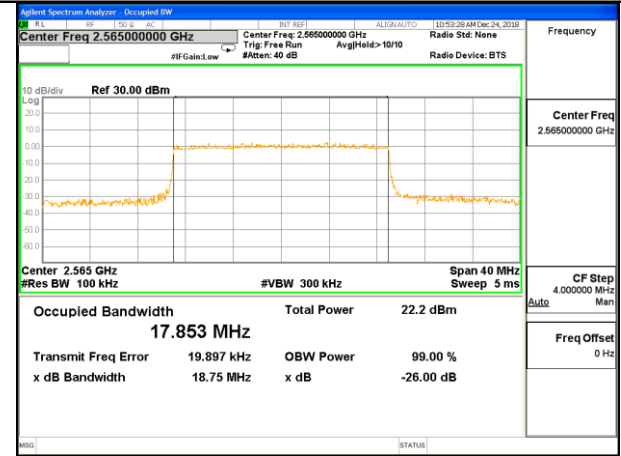

Lowest Channel / 20MHz / 16QAM