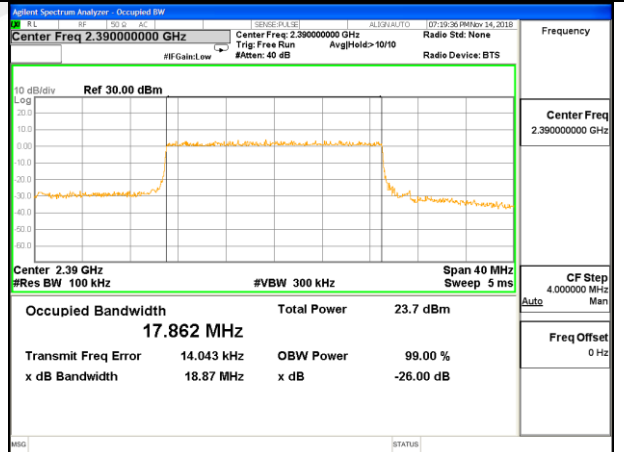

Lowest Channel / 20MHz / QPSK

Lowest Channel / 20MHz / 16QAM

Middle Channel / 20MHz / QPSK

Middle Channel / 20MHz / 16QAM

Highest Channel / 20MHz / QPSK

Highest Channel / 20MHz / 16QAM

LTE band 41

LTE band 41 (99% and -26 Bandwidth)

Lowest Channel / 5MHz / QPSK

Lowest Channel / 5MHz / 16QAM

Middle Channel / 5MHz / QPSK

Middle Channel / 5MHz / 16QAM

Highest Channel / 5MHz / QPSK

Highest Channel / 5MHz / 16QAM

LTE band 41

LTE band 41 (99% and -26 Bandwidth)