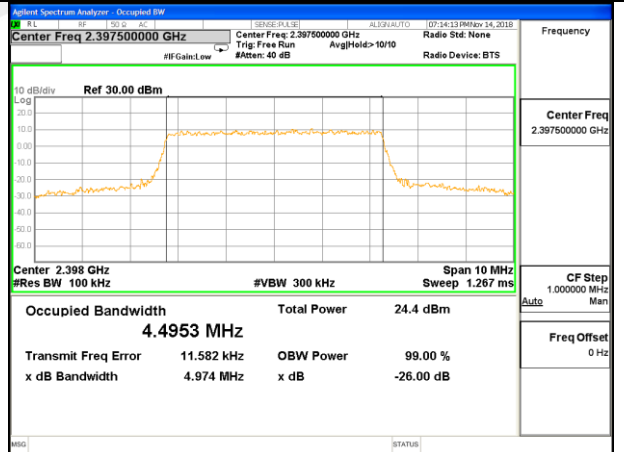

LTE band 38

LTE band 38 (99% and -26 Bandwidth)

Lowest Channel / 15MHz / QPSK

Lowest Channel / 15MHz / 16QAM

Middle Channel / 15MHz / QPSK

Middle Channel / 15MHz / 16QAM

Highest Channel / 15MHz / QPSK

Highest Channel / 15MHz / 16QAM

LTE band 38

LTE band 38 (99% and -26 Bandwidth)

LTE band 40

LTE band 40 (99% and -26 Bandwidth)

Lowest Channel / 5MHz / QPSK

Lowest Channel / 5MHz / 16QAM

Middle Channel / 5MHz / QPSK

Middle Channel / 5MHz / 16QAM

Highest Channel / 5MHz / QPSK

Highest Channel / 5MHz / 16QAM

LTE band 40

LTE band 40 (99% and -26 Bandwidth)

LTE band 40

LTE band 40 (99% and -26 Bandwidth)

LTE band 40

LTE band 40 (99% and -26 Bandwidth)