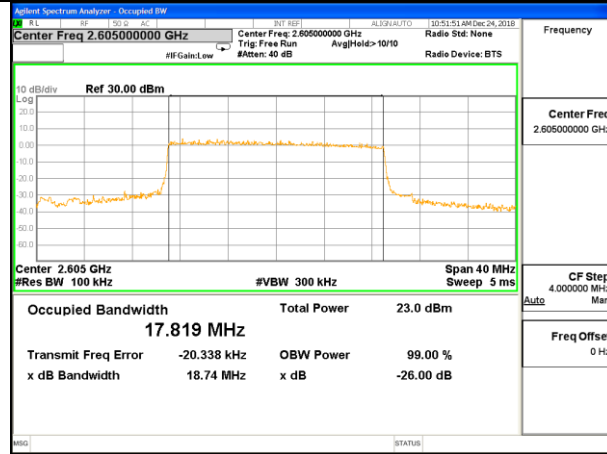

Middle Channel / 20MHz / QPSK