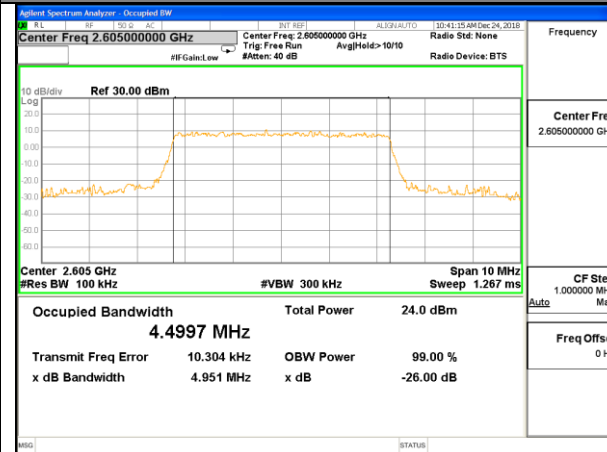

Lowest Channel / 20MHz / QPSK

Lowest Channel / 20MHz / 16QAM

Middle Channel / 20MHz / QPSK

Middle Channel / 20MHz / 16QAM

Highest Channel / 20MHz / QPSK

Highest Channel / 20MHz / 16QAM

LTE band 41

LTE band 41 (99% and -26 Bandwidth)

Lowest Channel / 5MHz / QPSK

Lowest Channel / 5MHz / 16QAM

Middle Channel / 5MHz / QPSK

Middle Channel / 5MHz / 16QAM

Highest Channel / 5MHz / QPSK

Highest Channel / 5MHz / 16QAM

LTE band 41

LTE band 41 (99% and -26 Bandwidth)