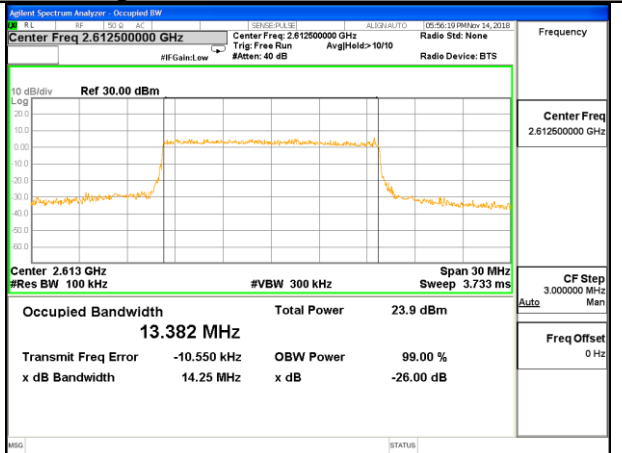

LTE band 38

LTE band 38 (99% and -26 Bandwidth)

Lowest Channel / 15MHz / QPSK

Lowest Channel / 15MHz / 16QAM

Middle Channel / 15MHz / QPSK

Middle Channel / 15MHz / 16QAM

Highest Channel / 15MHz / QPSK

Highest Channel / 15MHz / 16QAM

LTE band 38

LTE band 38 (99% and -26 Bandwidth)

LTE band 40

LTE band 40 (99% and -26 Bandwidth)

Lowest Channel / 5MHz / QPSK

Lowest Channel / 5MHz / 16QAM

Middle Channel / 5MHz / QPSK

Middle Channel / 5MHz / 16QAM

Highest Channel / 5MHz / QPSK

Highest Channel / 5MHz / 16QAM

LTE band 40

LTE band 40 (99% and -26 Bandwidth)

LTE band 40

LTE band 40 (99% and -26 Bandwidth)

LTE band 40

LTE band 40 (99% and -26 Bandwidth)