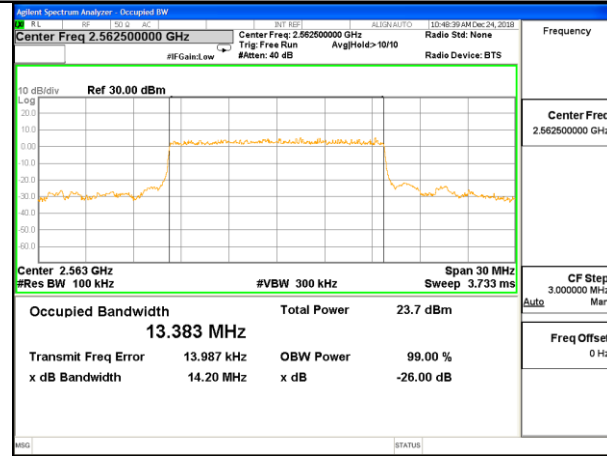

Lowest Channel / 10MHz / QPSK

Lowest Channel / 10MHz / 16QAM

Middle Channel / 10MHz / QPSK

Middle Channel / 10MHz / 16QAM

Highest Channel / 10MHz / QPSK

Highest Channel / 10MHz / 16QAM

LTE band 41

LTE band 41 (99% and -26 Bandwidth)

Lowest Channel / 15MHz / QPSK

Lowest Channel / 15MHz / 16QAM

Middle Channel / 15MHz / QPSK

Middle Channel / 15MHz / 16QAM

Highest Channel / 15MHz / QPSK

Highest Channel / 15MHz / 16QAM

LTE band 41

LTE band 41 (99% and -26 Bandwidth)