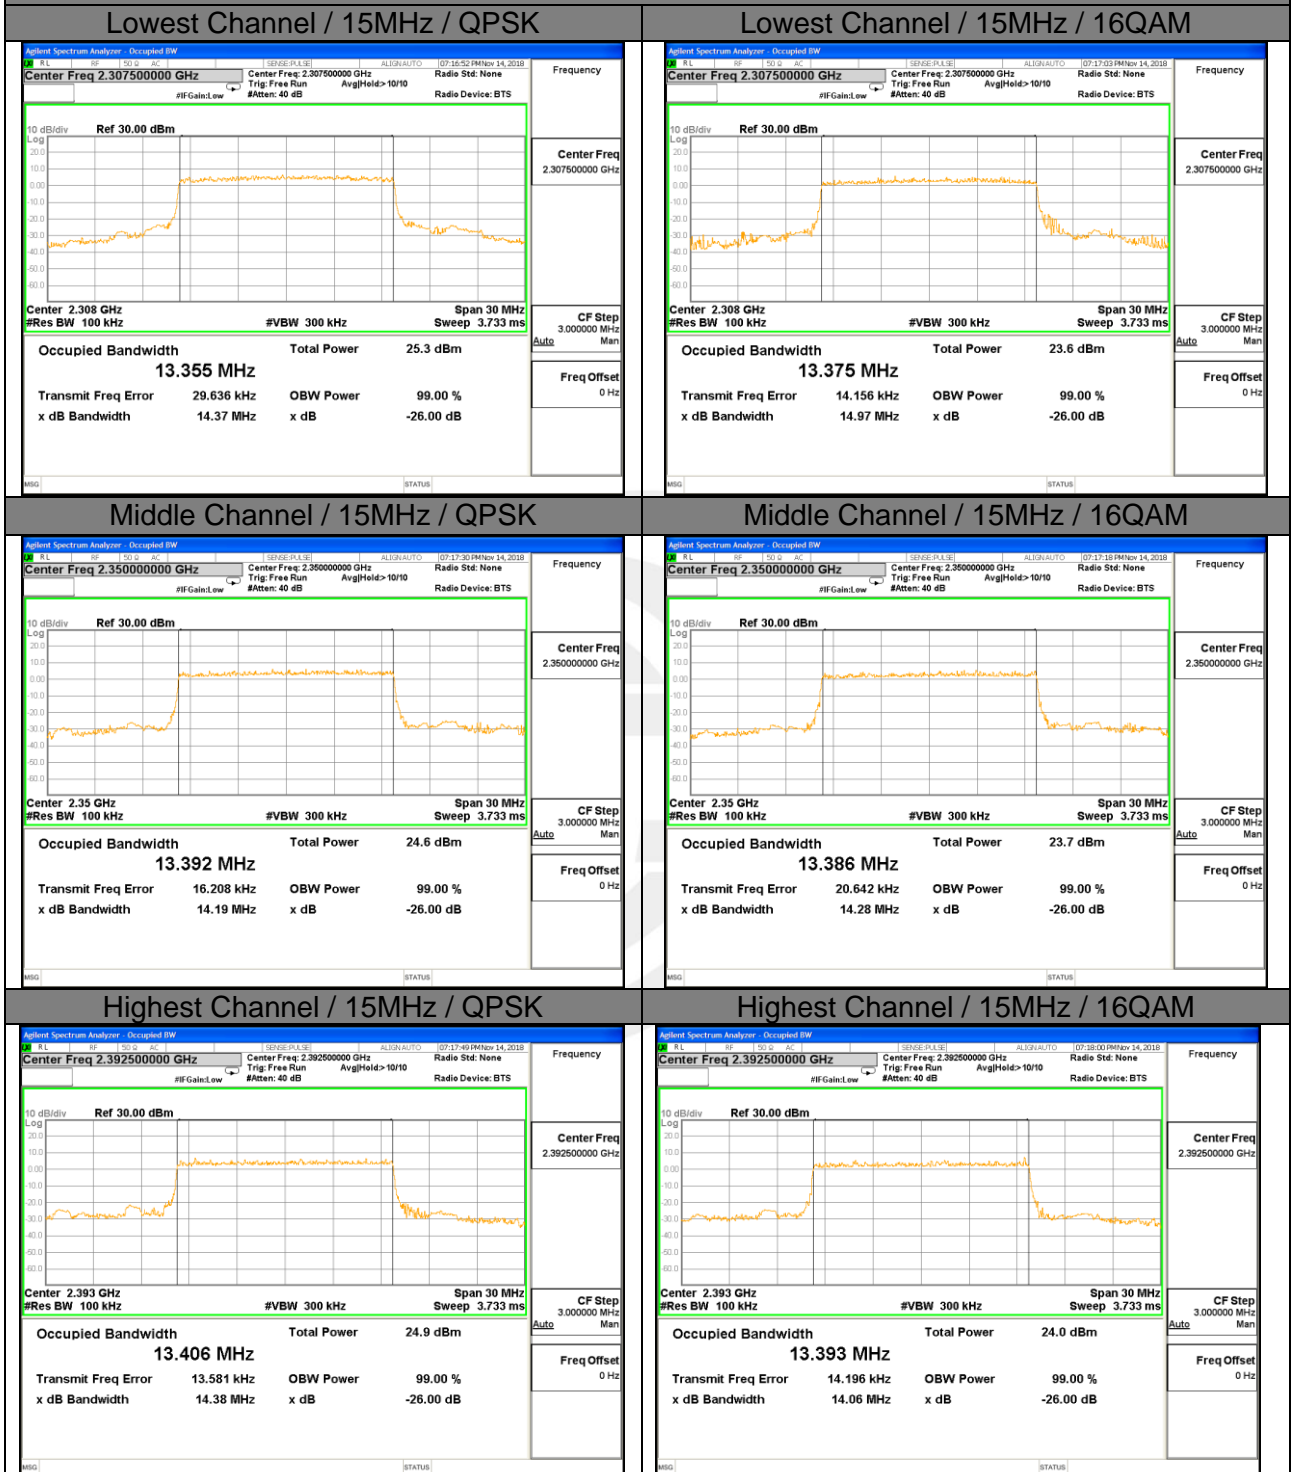

LTE band 38

LTE band 38 (99% and -26 Bandwidth)

LTE band 40

LTE band 40 (99% and -26 Bandwidth)

Lowest Channel / 5MHz / QPSK

Lowest Channel / 5MHz / 16QAM

Middle Channel / 5MHz / QPSK

Middle Channel / 5MHz / 16QAM

Highest Channel / 5MHz / QPSK

Highest Channel / 5MHz / 16QAM

LTE band 40

LTE band 40 (99% and -26 Bandwidth)

LTE band 40

LTE band 40 (99% and -26 Bandwidth)

LTE band 40

LTE band 40 (99% and -26 Bandwidth)

Lowest Channel / 20MHz / QPSK

Lowest Channel / 20MHz / 16QAM

Middle Channel / 20MHz / QPSK

Middle Channel / 20MHz / 16QAM

Highest Channel / 20MHz / QPSK

Highest Channel / 20MHz / 16QAM

LTE band 41

LTE band 41 (99% and -26 Bandwidth)

Lowest Channel / 5MHz / QPSK

Lowest Channel / 5MHz / 16QAM

Middle Channel / 5MHz / QPSK

Middle Channel / 5MHz / 16QAM

Highest Channel / 5MHz / QPSK

Highest Channel / 5MHz / 16QAM

LTE band 41

LTE band 41 (99% and -26 Bandwidth)