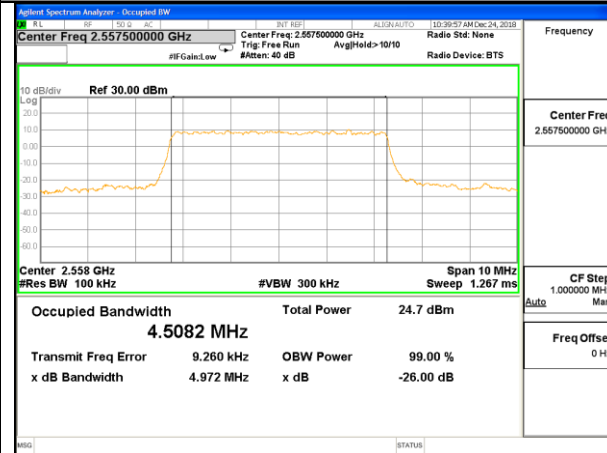

Lowest Channel / 20MHz / QPSK

Lowest Channel / 20MHz / 16QAM

Middle Channel / 20MHz / QPSK

Middle Channel / 20MHz / 16QAM

Highest Channel / 20MHz / QPSK

Highest Channel / 20MHz / 16QAM

LTE band 41

LTE band 41 (99% and -26 Bandwidth)

Lowest Channel / 5MHz / QPSK

Lowest Channel / 5MHz / 16QAM

Middle Channel / 5MHz / QPSK

Middle Channel / 5MHz / 16QAM

Highest Channel / 5MHz / QPSK

Highest Channel / 5MHz / 16QAM

LTE band 41

LTE band 41 (99% and -26 Bandwidth)