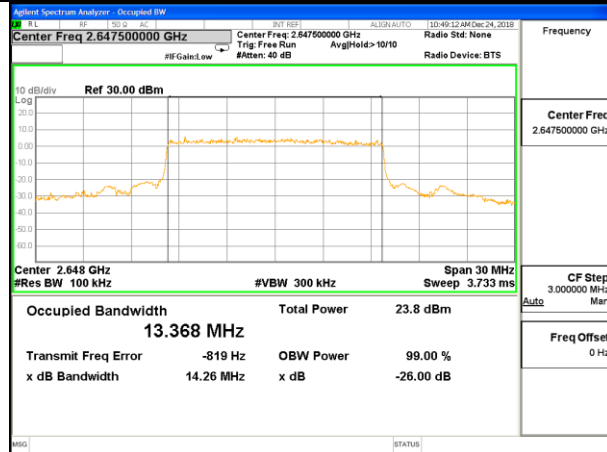

Lowest Channel / 15MHz / QPSK

Lowest Channel / 15MHz / 16QAM

Middle Channel / 15MHz / QPSK

Middle Channel / 15MHz / 16QAM

Highest Channel / 15MHz / QPSK

Highest Channel / 15MHz / 16QAM

LTE band 41

LTE band 41 (99% and -26 Bandwidth)