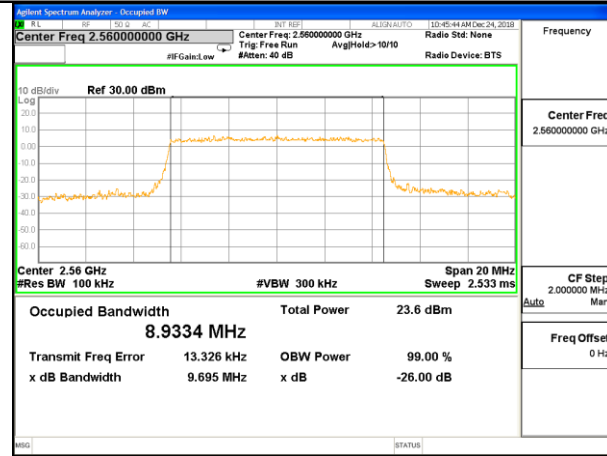

Lowest Channel / 5MHz / QPSK

Lowest Channel / 5MHz / 16QAM

Middle Channel / 5MHz / QPSK

Middle Channel / 5MHz / 16QAM

Highest Channel / 5MHz / QPSK

Highest Channel / 5MHz / 16QAM

LTE band 41

LTE band 41 (99% and -26 Bandwidth)

Lowest Channel / 10MHz / QPSK

Lowest Channel / 10MHz / 16QAM

Middle Channel / 10MHz / QPSK

Middle Channel / 10MHz / 16QAM

Highest Channel / 10MHz / QPSK

Highest Channel / 10MHz / 16QAM

LTE band 41

LTE band 41 (99% and -26 Bandwidth)