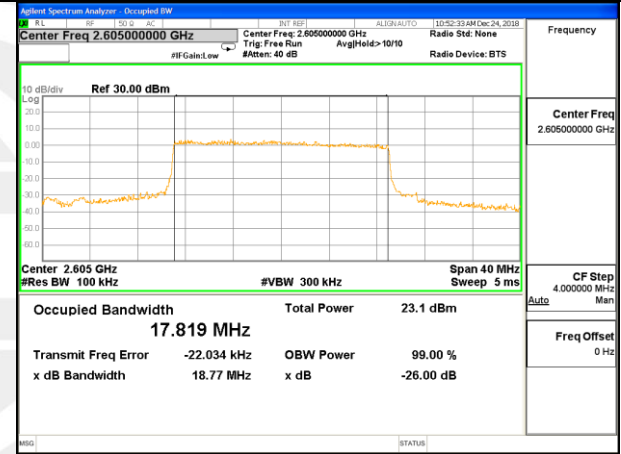

Lowest Channel / 20MHz / QPSK

Lowest Channel / 20MHz / 16QAM

Middle Channel / 20MHz / QPSK

Middle Channel / 20MHz / 16QAM

Highest Channel / 20MHz / QPSK

Highest Channel / 20MHz / 16QAM