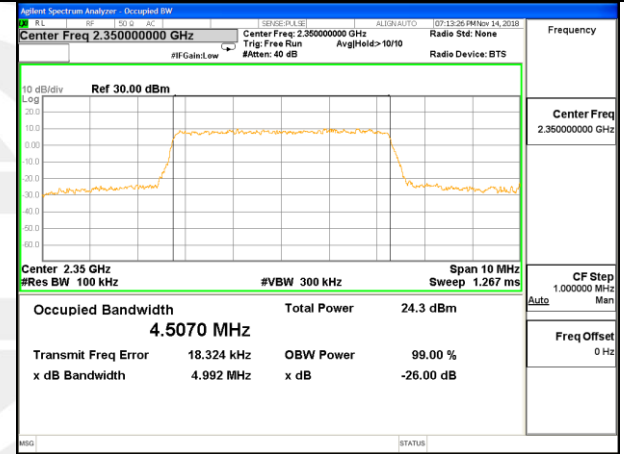

LTE band 38

LTE band 38 (99% and -26 Bandwidth)

Lowest Channel / 15MHz / QPSK

Lowest Channel / 15MHz / 16QAM

Middle Channel / 15MHz / QPSK

Middle Channel / 15MHz / 16QAM

Highest Channel / 15MHz / QPSK

Highest Channel / 15MHz / 16QAM

LTE band 38

LTE band 38 (99% and -26 Bandwidth)

LTE band 40

LTE band 40 (99% and -26 Bandwidth)

Lowest Channel / 5MHz / QPSK

Lowest Channel / 5MHz / 16QAM

Middle Channel / 5MHz / QPSK

Middle Channel / 5MHz / 16QAM

Highest Channel / 5MHz / QPSK

Highest Channel / 5MHz / 16QAM

LTE band 40

LTE band 40 (99% and -26 Bandwidth)

LTE band 40

LTE band 40 (99% and -26 Bandwidth)

LTE band 40

LTE band 40 (99% and -26 Bandwidth)