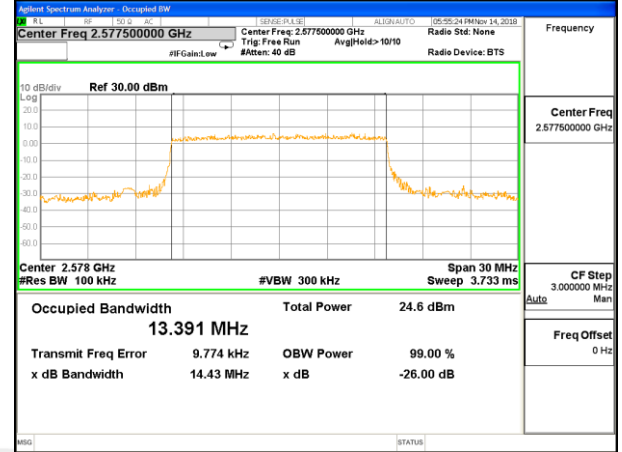

LTE band 38

LTE band 38 (99% and -26 Bandwidth)

Lowest Channel / 15MHz / QPSK

Lowest Channel / 15MHz / 16QAM

Middle Channel / 15MHz / QPSK

Middle Channel / 15MHz / 16QAM

Highest Channel / 15MHz / QPSK

Highest Channel / 15MHz / 16QAM

LTE band 38

LTE band 38 (99% and -26 Bandwidth)

LTE band 40

LTE band 40 (99% and -26 Bandwidth)

Lowest Channel / 5MHz / QPSK

Lowest Channel / 5MHz / 16QAM

Middle Channel / 5MHz / QPSK

Middle Channel / 5MHz / 16QAM

Highest Channel / 5MHz / QPSK

Highest Channel / 5MHz / 16QAM

LTE band 40

LTE band 40 (99% and -26 Bandwidth)

LTE band 40

LTE band 40 (99% and -26 Bandwidth)

LTE band 40

LTE band 40 (99% and -26 Bandwidth)