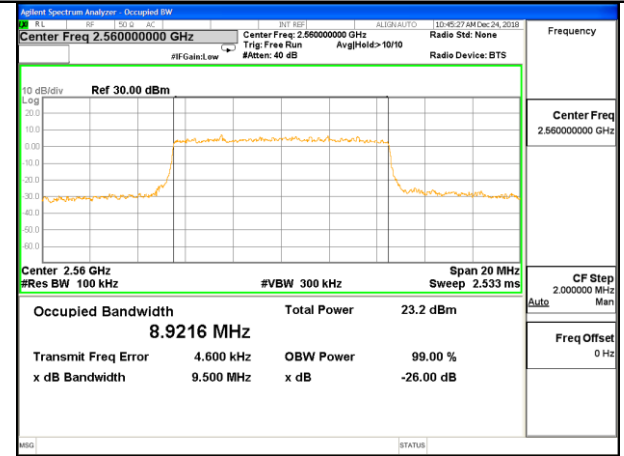

Lowest Channel / 5MHz / QPSK

Lowest Channel / 5MHz / 16QAM

Middle Channel / 5MHz / QPSK

Middle Channel / 5MHz / 16QAM

Highest Channel / 5MHz / QPSK

Highest Channel / 5MHz / 16QAM

LTE band 41

LTE band 41 (99% and -26 Bandwidth)

Lowest Channel / 10MHz / QPSK

Lowest Channel / 10MHz / 16QAM

Middle Channel / 10MHz / QPSK

Middle Channel / 10MHz / 16QAM

Highest Channel / 10MHz / QPSK

Highest Channel / 10MHz / 16QAM

LTE band 41

LTE band 41 (99% and -26 Bandwidth)