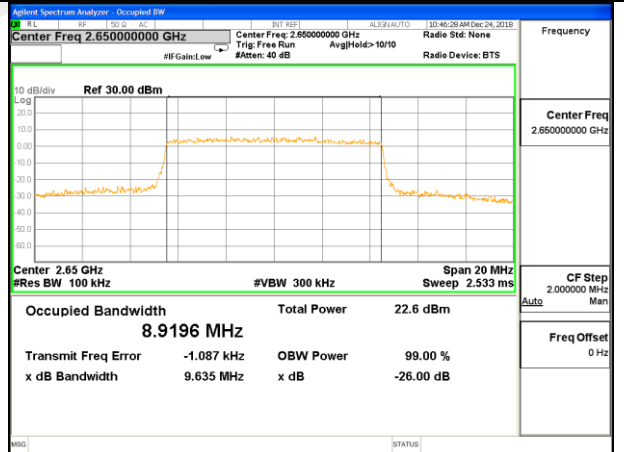

Lowest Channel / 10MHz / QPSK

Lowest Channel / 10MHz / 16QAM

Middle Channel / 10MHz / QPSK

Middle Channel / 10MHz / 16QAM

Highest Channel / 10MHz / QPSK

Highest Channel / 10MHz / 16QAM

LTE band 41

LTE band 41 (99% and -26 Bandwidth)

Lowest Channel / 15MHz / QPSK

Lowest Channel / 15MHz / 16QAM

Middle Channel / 15MHz / QPSK

Middle Channel / 15MHz / 16QAM

Highest Channel / 15MHz / QPSK

Highest Channel / 15MHz / 16QAM

LTE band 41

LTE band 41 (99% and -26 Bandwidth)