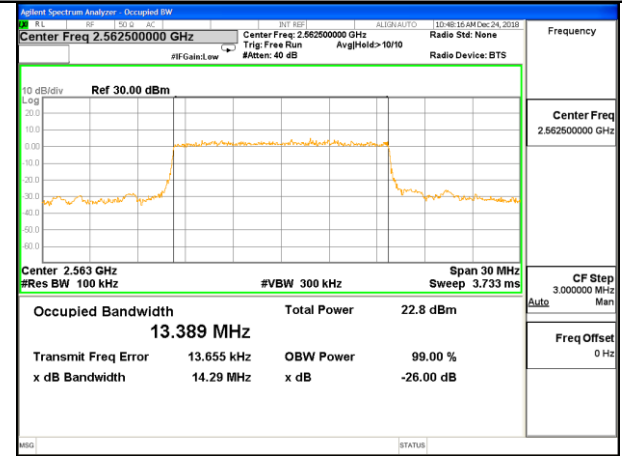

Lowest Channel / 10MHz / QPSK

Lowest Channel / 10MHz / 16QAM

Middle Channel / 10MHz / QPSK

Middle Channel / 10MHz / 16QAM

Highest Channel / 10MHz / QPSK

Highest Channel / 10MHz / 16QAM

LTE band 41

LTE band 41 (99% and -26 Bandwidth)

Lowest Channel / 15MHz / QPSK

Lowest Channel / 15MHz / 16QAM

Middle Channel / 15MHz / QPSK

Middle Channel / 15MHz / 16QAM

Highest Channel / 15MHz / QPSK

Highest Channel / 15MHz / 16QAM

LTE band 41

LTE band 41 (99% and -26 Bandwidth)