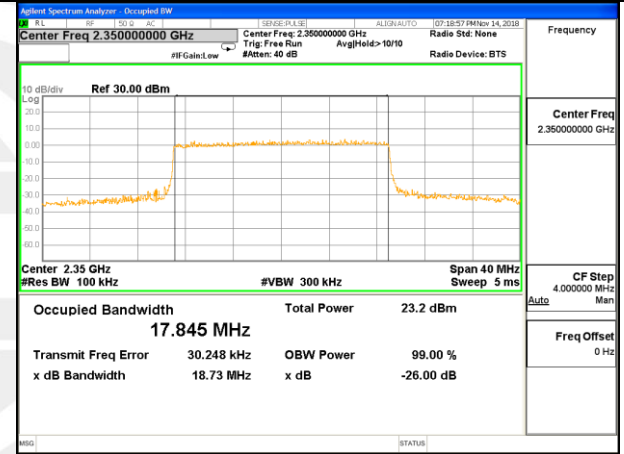

Lowest Channel / 20MHz / QPSK

Lowest Channel / 20MHz / 16QAM

Middle Channel / 20MHz / QPSK

Middle Channel / 20MHz / 16QAM

Highest Channel / 20MHz / QPSK

Highest Channel / 20MHz / 16QAM

LTE band 41

LTE band 41 (99% and -26 Bandwidth)

Lowest Channel / 5MHz / QPSK

Lowest Channel / 5MHz / 16QAM

Middle Channel / 5MHz / QPSK

Middle Channel / 5MHz / 16QAM

Highest Channel / 5MHz / QPSK

Highest Channel / 5MHz / 16QAM

LTE band 41

LTE band 41 (99% and -26 Bandwidth)