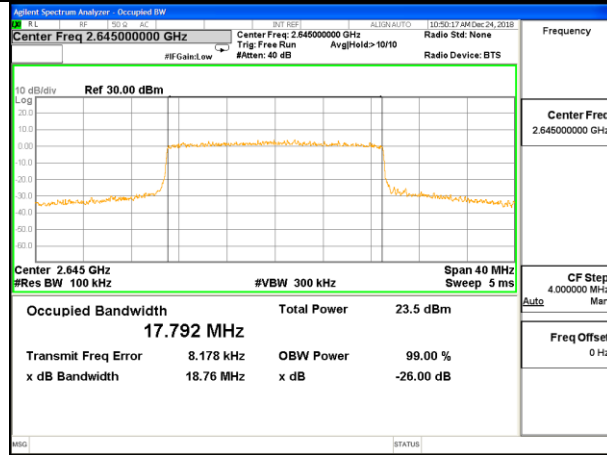

Lowest Channel / 20MHz / QPSK

Lowest Channel / 20MHz / 16QAM

Middle Channel / 20MHz / QPSK

Middle Channel / 20MHz / 16QAM

Highest Channel / 20MHz / QPSK

Highest Channel / 20MHz / 16QAM