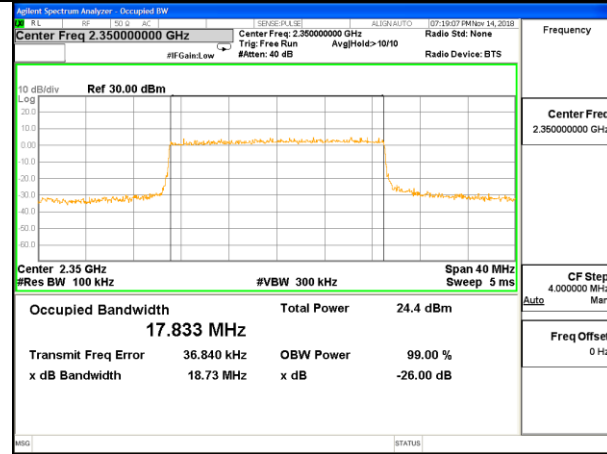

LTE band 38

LTE band 38 (99% and -26 Bandwidth)

LTE band 40

LTE band 40 (99% and -26 Bandwidth)

Lowest Channel / 5MHz / QPSK

Lowest Channel / 5MHz / 16QAM

Middle Channel / 5MHz / QPSK

Middle Channel / 5MHz / 16QAM

Highest Channel / 5MHz / QPSK

Highest Channel / 5MHz / 16QAM

LTE band 40

LTE band 40 (99% and -26 Bandwidth)

LTE band 40

LTE band 40 (99% and -26 Bandwidth)

LTE band 40

LTE band 40 (99% and -26 Bandwidth)

Lowest Channel / 20MHz / QPSK

Lowest Channel / 20MHz / 16QAM

Middle Channel / 20MHz / QPSK

Middle Channel / 20MHz / 16QAM

Highest Channel / 20MHz / QPSK

Highest Channel / 20MHz / 16QAM

LTE band 41

LTE band 41 (99% and -26 Bandwidth)