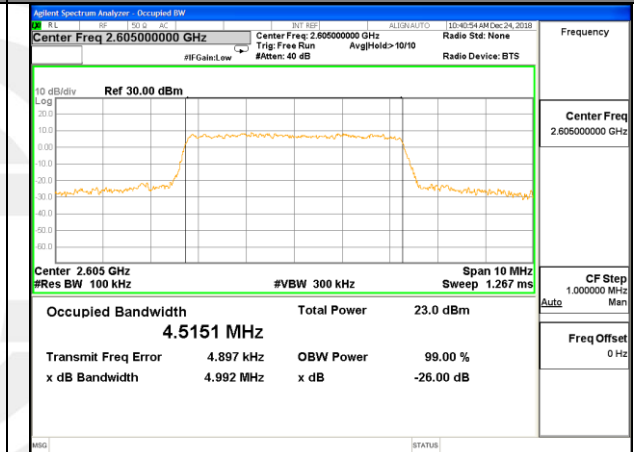

Lowest Channel / 5MHz / QPSK

Lowest Channel / 5MHz / 16QAM

Middle Channel / 5MHz / QPSK

Middle Channel / 5MHz / 16QAM

Highest Channel / 5MHz / QPSK

Highest Channel / 5MHz / 16QAM

LTE band 41

LTE band 41 (99% and -26 Bandwidth)

Lowest Channel / 10MHz / QPSK

Lowest Channel / 10MHz / 16QAM

Middle Channel / 10MHz / QPSK

Middle Channel / 10MHz / 16QAM

Highest Channel / 10MHz / QPSK

Highest Channel / 10MHz / 16QAM

LTE band 41

LTE band 41 (99% and -26 Bandwidth)