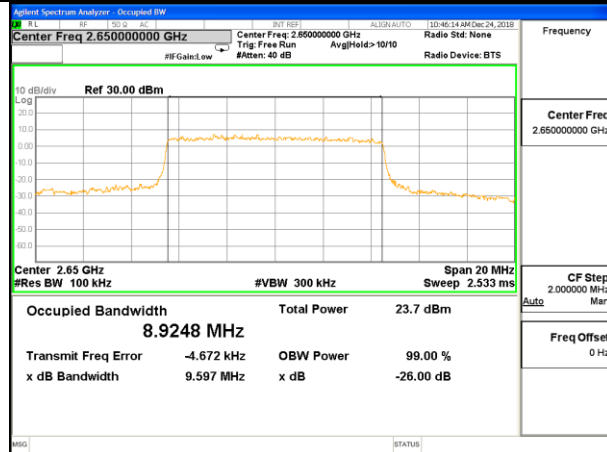

Lowest Channel / 10MHz / QPSK

Lowest Channel / 10MHz / 16QAM

Middle Channel / 10MHz / QPSK

Middle Channel / 10MHz / 16QAM

Highest Channel / 10MHz / QPSK

Highest Channel / 10MHz / 16QAM

LTE band 41

LTE band 41 (99% and -26 Bandwidth)

Lowest Channel / 15MHz / QPSK

Lowest Channel / 15MHz / 16QAM

Middle Channel / 15MHz / QPSK

Middle Channel / 15MHz / 16QAM

Highest Channel / 15MHz / QPSK

Highest Channel / 15MHz / 16QAM

LTE band 41

LTE band 41 (99% and -26 Bandwidth)