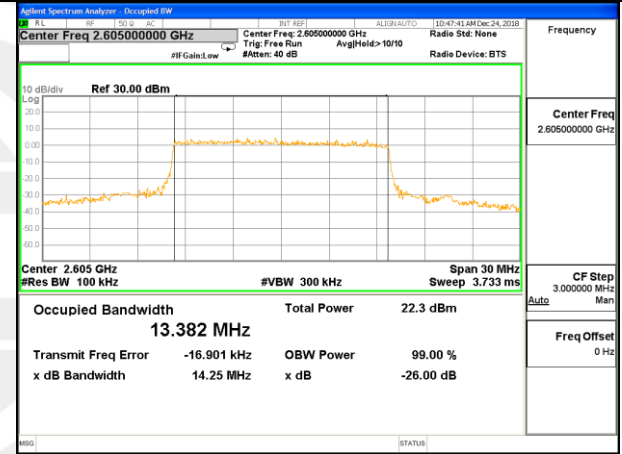

Lowest Channel / 10MHz / QPSK

Lowest Channel / 10MHz / 16QAM

Middle Channel / 10MHz / QPSK

Middle Channel / 10MHz / 16QAM

Highest Channel / 10MHz / QPSK

Highest Channel / 10MHz / 16QAM

LTE band 41

LTE band 41 (99% and -26 Bandwidth)

Lowest Channel / 15MHz / QPSK

Lowest Channel / 15MHz / 16QAM

Middle Channel / 15MHz / QPSK

Middle Channel / 15MHz / 16QAM

Highest Channel / 15MHz / QPSK

Highest Channel / 15MHz / 16QAM

LTE band 41

LTE band 41 (99% and -26 Bandwidth)