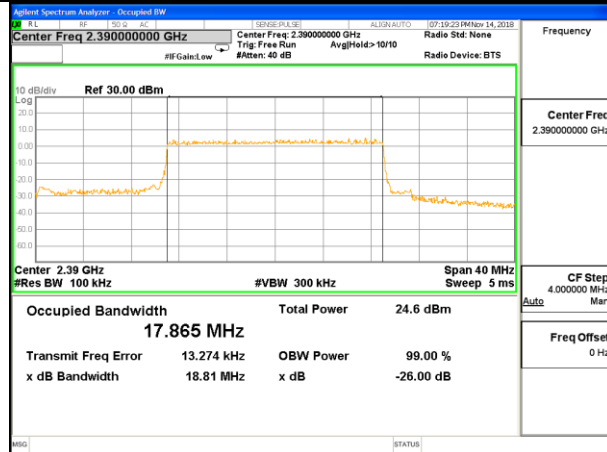

Lowest Channel / 20MHz / QPSK

Lowest Channel / 20MHz / 16QAM

Middle Channel / 20MHz / QPSK

Middle Channel / 20MHz / 16QAM

Highest Channel / 20MHz / QPSK

Highest Channel / 20MHz / 16QAM

LTE band 41

LTE band 41 (99% and -26 Bandwidth)

Lowest Channel / 5MHz / QPSK

Lowest Channel / 5MHz / 16QAM

Middle Channel / 5MHz / QPSK

Middle Channel / 5MHz / 16QAM

Highest Channel / 5MHz / QPSK

Highest Channel / 5MHz / 16QAM

LTE band 41

LTE band 41 (99% and -26 Bandwidth)