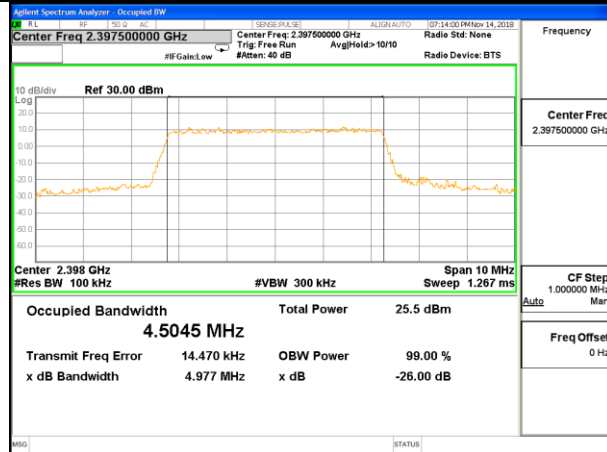

LTE band 38

LTE band 38 (99% and -26 Bandwidth)

Lowest Channel / 15MHz / QPSK

Lowest Channel / 15MHz / 16QAM

Middle Channel / 15MHz / QPSK

Middle Channel / 15MHz / 16QAM

Highest Channel / 15MHz / QPSK

Highest Channel / 15MHz / 16QAM

LTE band 38

LTE band 38 (99% and -26 Bandwidth)

LTE band 40

LTE band 40 (99% and -26 Bandwidth)

Lowest Channel / 5MHz / QPSK

Lowest Channel / 5MHz / 16QAM

Middle Channel / 5MHz / QPSK

Middle Channel / 5MHz / 16QAM

Highest Channel / 5MHz / QPSK

Highest Channel / 5MHz / 16QAM

LTE band 40

LTE band 40 (99% and -26 Bandwidth)

LTE band 40

LTE band 40 (99% and -26 Bandwidth)

LTE band 40

LTE band 40 (99% and -26 Bandwidth)