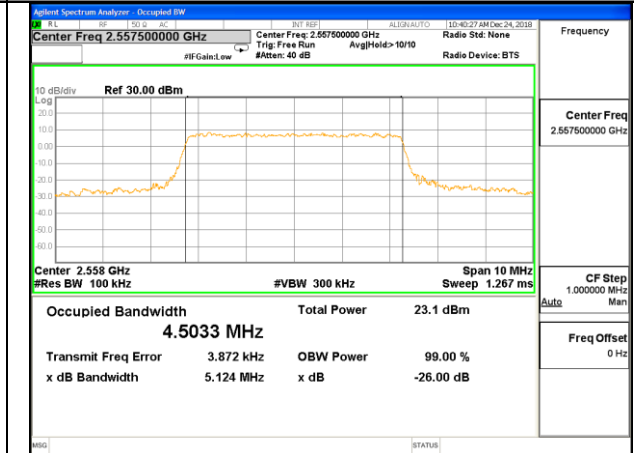

Lowest Channel / 20MHz / QPSK

Lowest Channel / 20MHz / 16QAM

Middle Channel / 20MHz / QPSK

Middle Channel / 20MHz / 16QAM

Highest Channel / 20MHz / QPSK

Highest Channel / 20MHz / 16QAM

LTE band 41

LTE band 41 (99% and -26 Bandwidth)

Lowest Channel / 5MHz / QPSK

Lowest Channel / 5MHz / 16QAM

Middle Channel / 5MHz / QPSK

Middle Channel / 5MHz / 16QAM

Highest Channel / 5MHz / QPSK

Highest Channel / 5MHz / 16QAM

LTE band 41

LTE band 41 (99% and -26 Bandwidth)