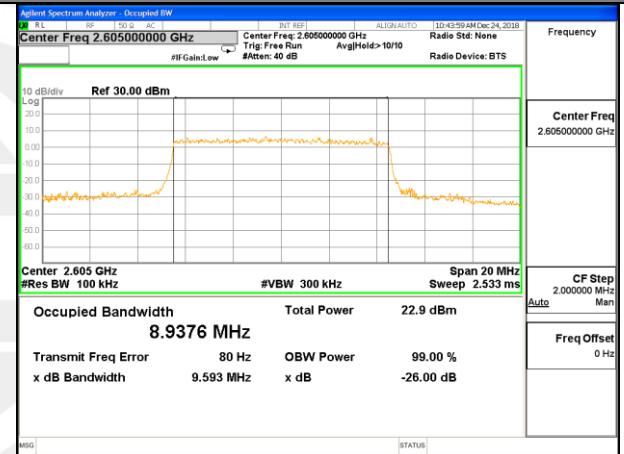

Lowest Channel / 10MHz / QPSK

Lowest Channel / 10MHz / 16QAM

Middle Channel / 10MHz / QPSK

Middle Channel / 10MHz / 16QAM

Highest Channel / 10MHz / QPSK

Highest Channel / 10MHz / 16QAM

LTE band 41

LTE band 41 (99% and -26 Bandwidth)

Lowest Channel / 15MHz / QPSK

Lowest Channel / 15MHz / 16QAM

Middle Channel / 15MHz / QPSK

Middle Channel / 15MHz / 16QAM

Highest Channel / 15MHz / QPSK

Highest Channel / 15MHz / 16QAM

LTE band 41

LTE band 41 (99% and -26 Bandwidth)