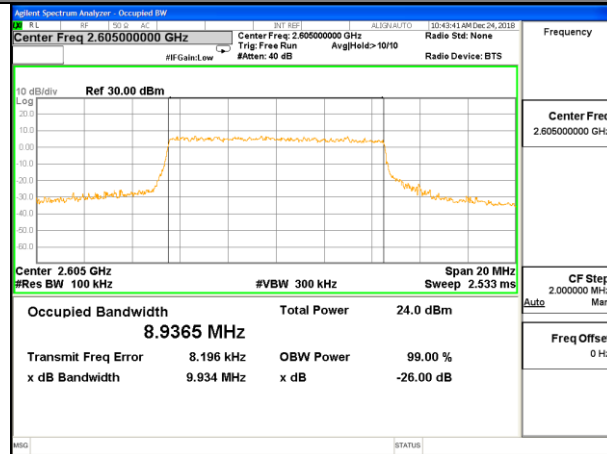

Lowest Channel / 5MHz / QPSK

Lowest Channel / 5MHz / 16QAM

Middle Channel / 5MHz / QPSK

Middle Channel / 5MHz / 16QAM

Highest Channel / 5MHz / QPSK

Highest Channel / 5MHz / 16QAM

LTE band 41

LTE band 41 (99% and -26 Bandwidth)

Lowest Channel / 10MHz / QPSK

Lowest Channel / 10MHz / 16QAM

Middle Channel / 10MHz / QPSK

Middle Channel / 10MHz / 16QAM

Highest Channel / 10MHz / QPSK

Highest Channel / 10MHz / 16QAM

LTE band 41

LTE band 41 (99% and -26 Bandwidth)