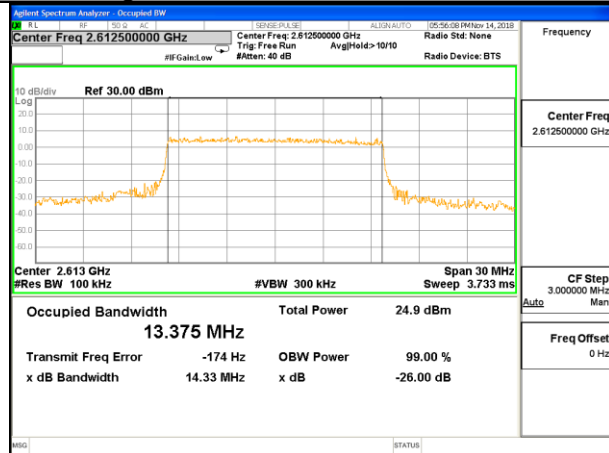

LTE band 38

LTE band 38 (99% and -26 Bandwidth)

Lowest Channel / 15MHz / QPSK

Lowest Channel / 15MHz / 16QAM

Middle Channel / 15MHz / QPSK

Middle Channel / 15MHz / 16QAM

Highest Channel / 15MHz / QPSK

Highest Channel / 15MHz / 16QAM

LTE band 38

LTE band 38 (99% and -26 Bandwidth)

LTE band 40

LTE band 40 (99% and -26 Bandwidth)

Lowest Channel / 5MHz / QPSK

Lowest Channel / 5MHz / 16QAM

Middle Channel / 5MHz / QPSK

Middle Channel / 5MHz / 16QAM