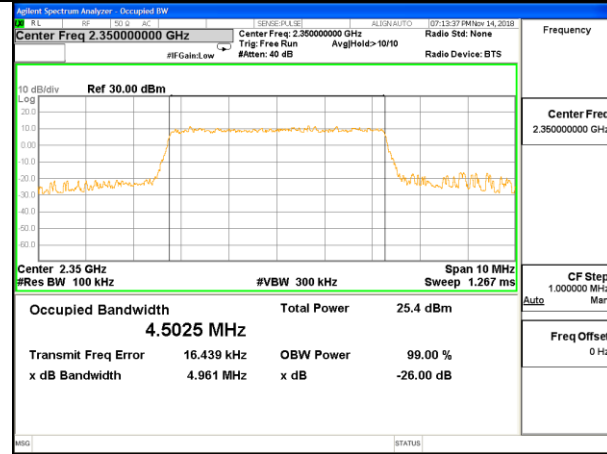

LTE band 38

LTE band 38 (99% and -26 Bandwidth)

Lowest Channel / 15MHz / QPSK

Lowest Channel / 15MHz / 16QAM

Middle Channel / 15MHz / QPSK

Middle Channel / 15MHz / 16QAM

Highest Channel / 15MHz / QPSK

Highest Channel / 15MHz / 16QAM

LTE band 38

LTE band 38 (99% and -26 Bandwidth)

LTE band 40

LTE band 40 (99% and -26 Bandwidth)

Lowest Channel / 5MHz / QPSK

Lowest Channel / 5MHz / 16QAM

Middle Channel / 5MHz / QPSK

Middle Channel / 5MHz / 16QAM

Highest Channel / 5MHz / QPSK

Highest Channel / 5MHz / 16QAM

LTE band 40

LTE band 40 (99% and -26 Bandwidth)

LTE band 40

LTE band 40 (99% and -26 Bandwidth)

LTE band 40

LTE band 40 (99% and -26 Bandwidth)