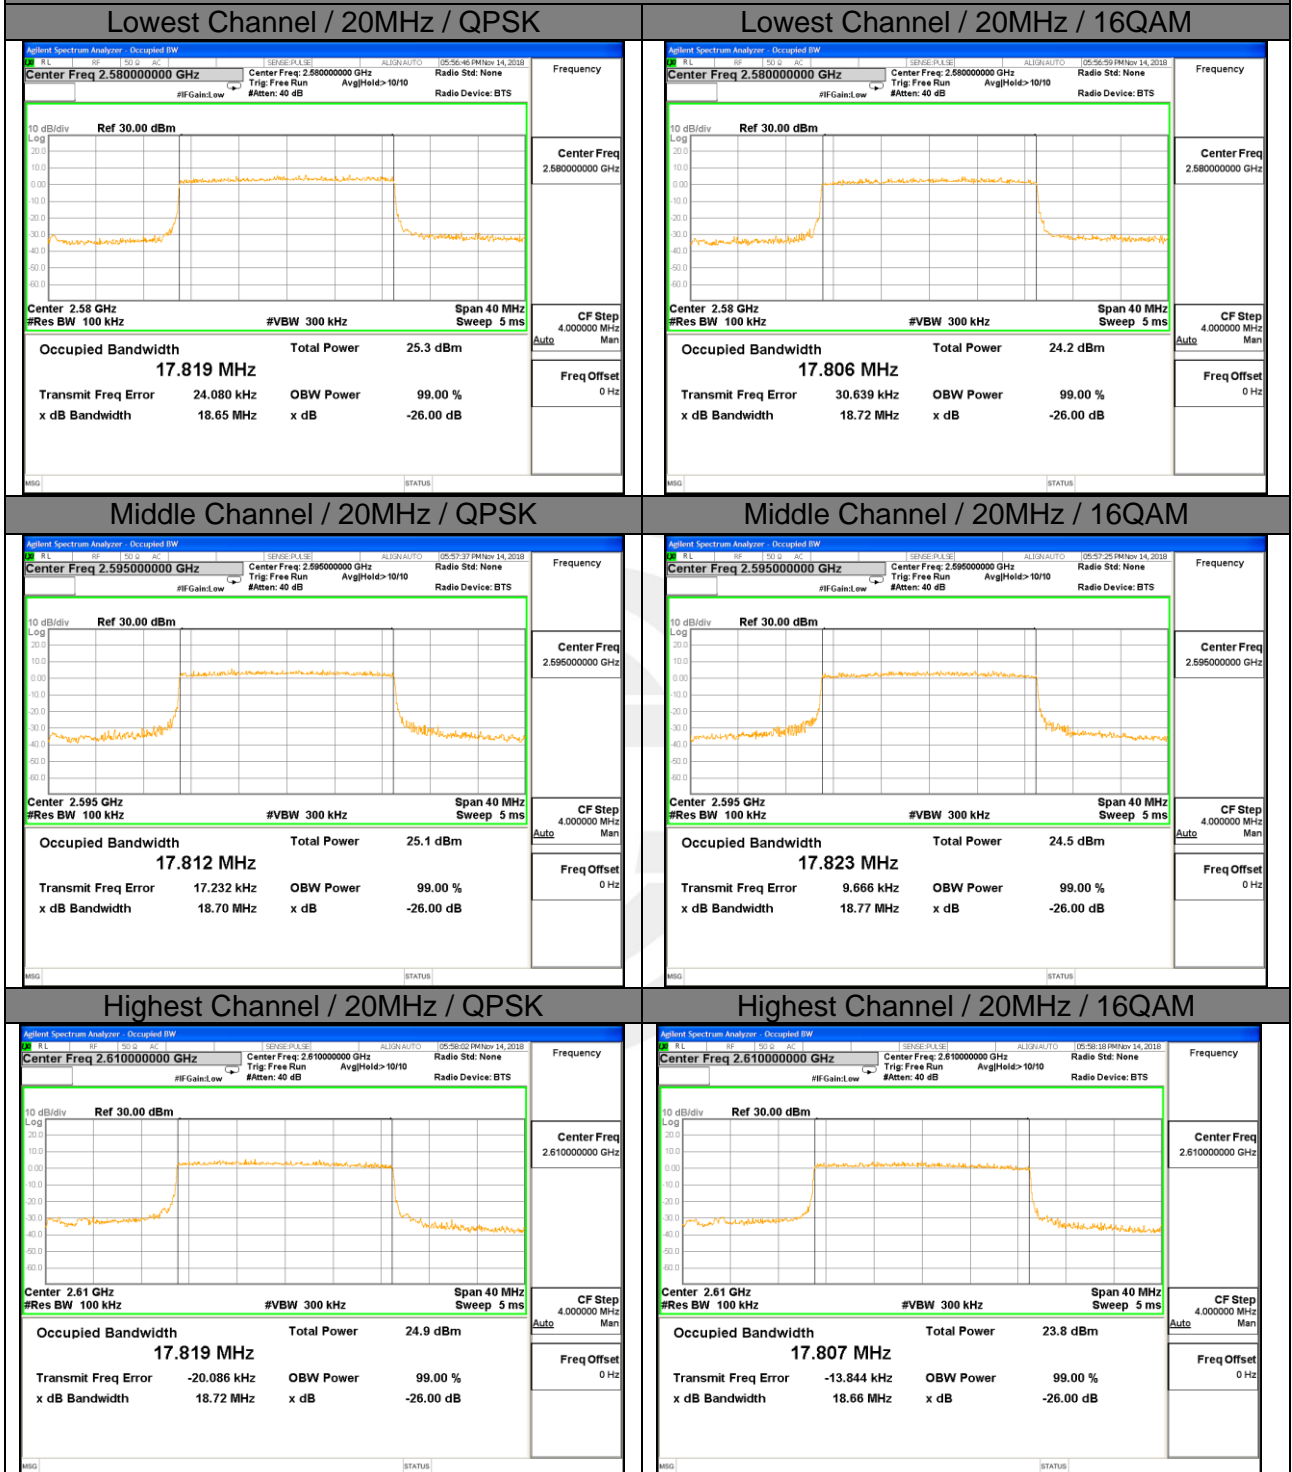

LTE band 38

LTE band 38 (99% and -26 Bandwidth)

Lowest Channel / 15MHz / QPSK

Lowest Channel / 15MHz / 16QAM

Middle Channel / 15MHz / QPSK

Middle Channel / 15MHz / 16QAM

Highest Channel / 15MHz / QPSK

Highest Channel / 15MHz / 16QAM

LTE band 38

LTE band 38 (99% and -26 Bandwidth)

LTE band 40

LTE band 40 (99% and -26 Bandwidth)

Lowest Channel / 5MHz / QPSK

Lowest Channel / 5MHz / 16QAM

Middle Channel / 5MHz / QPSK

Middle Channel / 5MHz / 16QAM

Highest Channel / 5MHz / QPSK

Highest Channel / 5MHz / 16QAM

LTE band 40

LTE band 40 (99% and -26 Bandwidth)

LTE band 40

LTE band 40 (99% and -26 Bandwidth)

LTE band 40

LTE band 40 (99% and -26 Bandwidth)

Lowest Channel / 20MHz / QPSK

Lowest Channel / 20MHz / 16QAM

Middle Channel / 20MHz / QPSK

Middle Channel / 20MHz / 16QAM

Highest Channel / 20MHz / QPSK

Highest Channel / 20MHz / 16QAM

LTE band 41

LTE band 41 (99% and -26 Bandwidth)