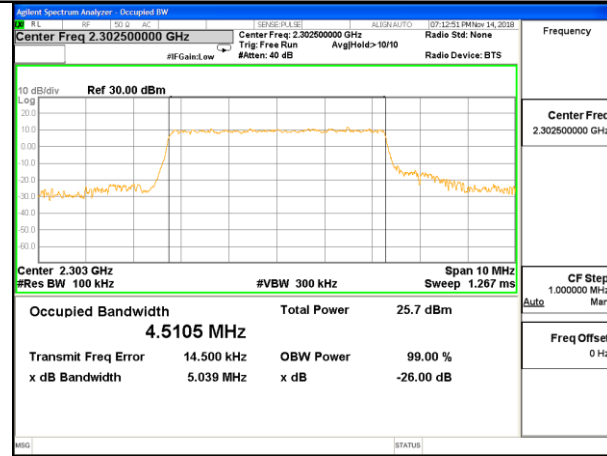

LTE band 38

LTE band 38 (99% and -26 Bandwidth)

Lowest Channel / 15MHz / QPSK

Lowest Channel / 15MHz / 16QAM

Middle Channel / 15MHz / QPSK

Middle Channel / 15MHz / 16QAM

Highest Channel / 15MHz / QPSK

Highest Channel / 15MHz / 16QAM

LTE band 38

LTE band 38 (99% and -26 Bandwidth)

LTE band 40

LTE band 40 (99% and -26 Bandwidth)

Lowest Channel / 5MHz / QPSK

Lowest Channel / 5MHz / 16QAM

Middle Channel / 5MHz / QPSK

Middle Channel / 5MHz / 16QAM

Highest Channel / 5MHz / QPSK

Highest Channel / 5MHz / 16QAM

LTE band 40

LTE band 40 (99% and -26 Bandwidth)

LTE band 40

LTE band 40 (99% and -26 Bandwidth)

LTE band 40

LTE band 40 (99% and -26 Bandwidth)