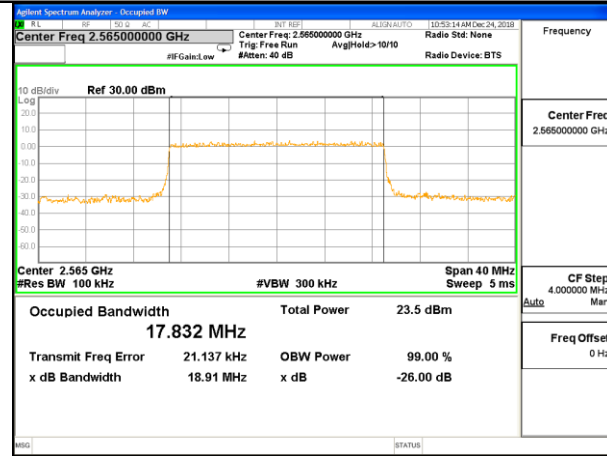

LTE band 41

LTE band 41 (99% and -26 Bandwidth)

Lowest Channel / 20MHz / QPSK