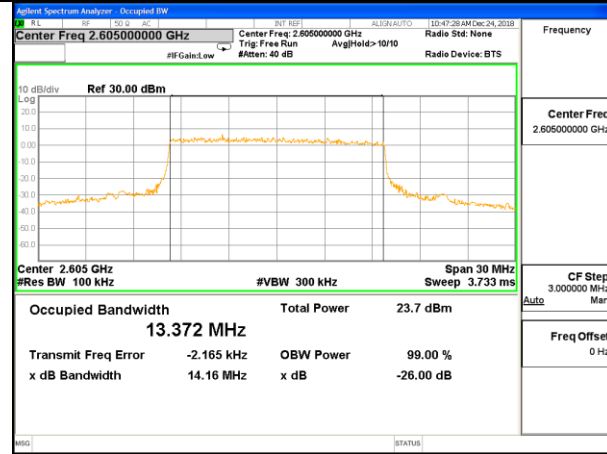

Middle Channel / 15MHz / QPSK