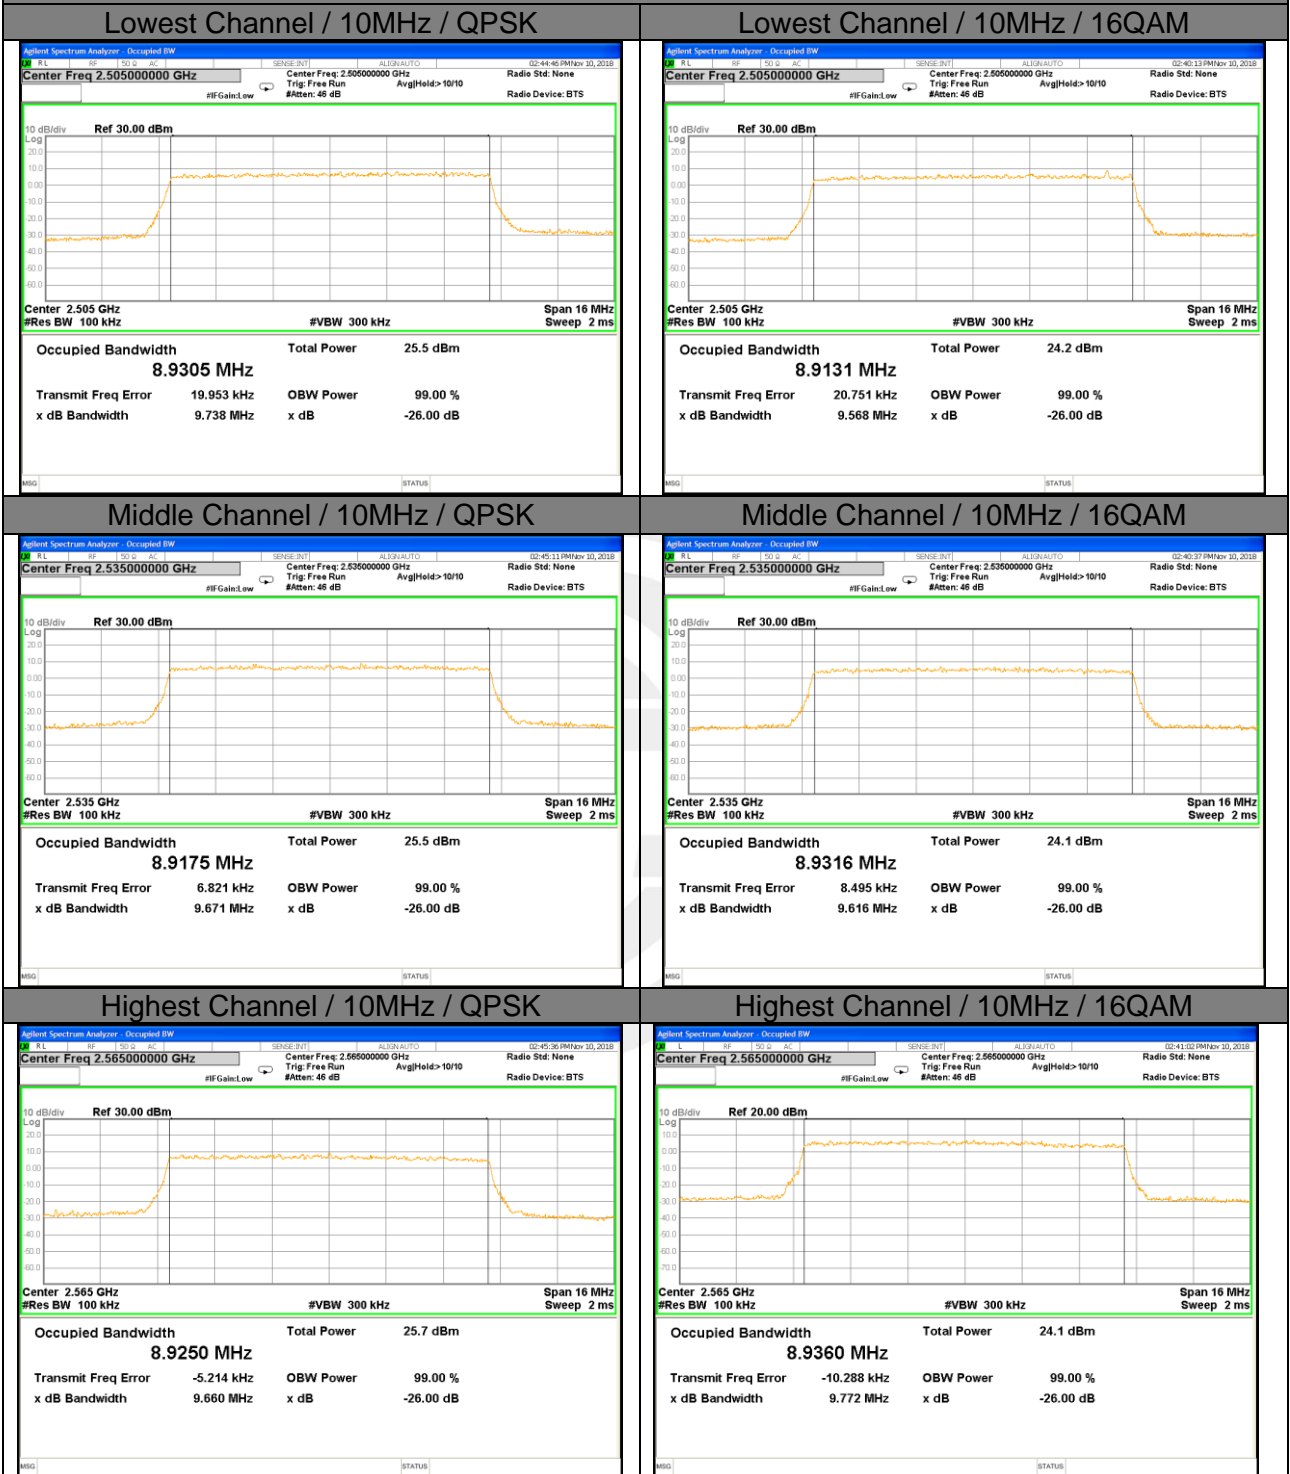

OCCUPIED BANDWIDTH LTE band 5

LTE band 5 (99% and -26 Bandwidth)

LTE band 5

LTE band 5 (99% and -26 Bandwidth)

LTE band 5

LTE band 5

LTE band 5 (99% and -26 Bandwidth)

Lowest Channel / 10MHz / QPSK

Lowest Channel / 10MHz / 16QAM

Middle Channel / 10MHz / QPSK

Middle Channel / 10MHz / 16QAM

Highest Channel / 10MHz / QPSK

Highest Channel / 10MHz / 16QAM

LTE band 7

LTE band 7 (99% and -26 Bandwidth)

Lowest Channel / 5MHz / QPSK

Lowest Channel / 5MHz / 16QAM

Middle Channel / 5MHz / QPSK

Middle Channel / 5MHz / 16QAM

Highest Channel / 5MHz / QPSK

Highest Channel / 5MHz / 16QAM

LTE band 7

LTE band 7 (99% and -26 Bandwidth)

LTE band 7

LTE band 7 (99% and -26 Bandwidth)

LTE band 7

LTE band 7 (99% and -26 Bandwidth)

LTE band 38

LTE band 38 (99% and -26 Bandwidth)

Lowest Channel / 5MHz / QPSK

Lowest Channel / 5MHz / 16QAM

Middle Channel / 5MHz / QPSK