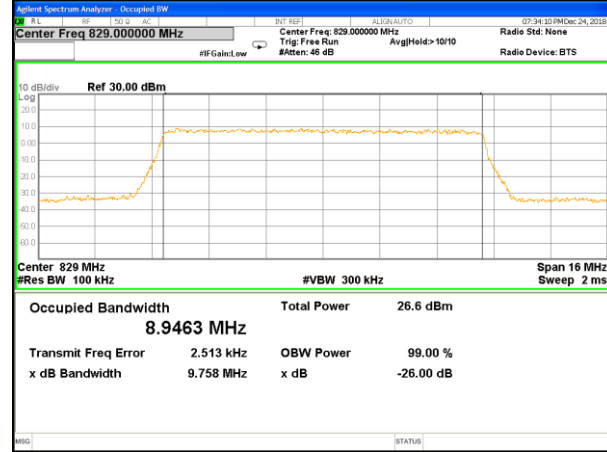

OCCUPIED BANDWIDTH LTE band 5

LTE band 5 (99% and -26 Bandwidth)

LTE band 5

LTE band 5 (99% and -26 Bandwidth)

LTE band 5

LTE band 5

LTE band 5 (99% and -26 Bandwidth)

Lowest Channel / 10MHz / QPSK

Lowest Channel / 10MHz / 16QAM

Middle Channel / 10MHz / QPSK

Middle Channel / 10MHz / 16QAM

Highest Channel / 10MHz / QPSK

Highest Channel / 10MHz / 16QAM

LTE band 7

LTE band 7 (99% and -26 Bandwidth)

Lowest Channel / 5MHz / QPSK

Lowest Channel / 5MHz / 16QAM

Middle Channel / 5MHz / QPSK

Middle Channel / 5MHz / 16QAM

Highest Channel / 5MHz / QPSK

Highest Channel / 5MHz / 16QAM

LTE band 7

LTE band 7 (99% and -26 Bandwidth)

LTE band 7