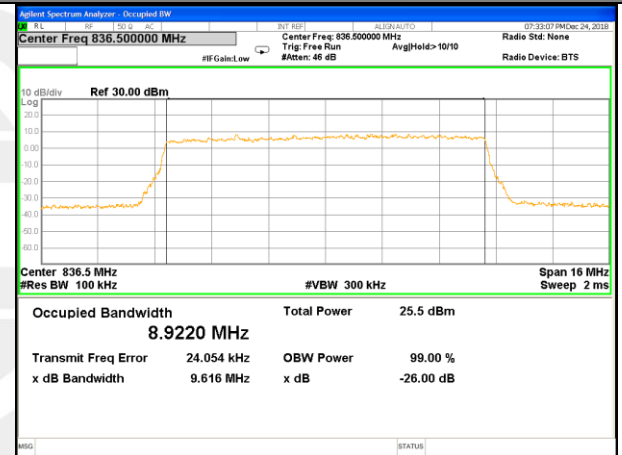

OCCUPIED BANDWIDTH LTE band 5

LTE band 5 (99% and -26 Bandwidth)

LTE band 5

LTE band 5 (99% and -26 Bandwidth)

LTE band 5

LTE band 5

LTE band 5 (99% and -26 Bandwidth)

Lowest Channel / 10MHz / QPSK

Lowest Channel / 10MHz / 16QAM

Middle Channel / 10MHz / QPSK

Middle Channel / 10MHz / 16QAM

Highest Channel / 10MHz / QPSK

Highest Channel / 10MHz / 16QAM

LTE band 7

LTE band 7 (99% and -26 Bandwidth)

Lowest Channel / 5MHz / QPSK

Lowest Channel / 5MHz / 16QAM

Middle Channel / 5MHz / QPSK

Middle Channel / 5MHz / 16QAM

Highest Channel / 5MHz / QPSK

Highest Channel / 5MHz / 16QAM

LTE band 7

LTE band 7 (99% and -26 Bandwidth)

LTE band 7