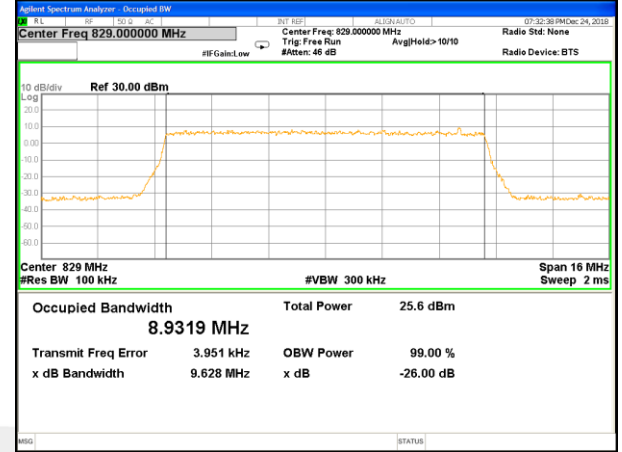

OCCUPIED BANDWIDTH LTE band 5

LTE band 5 (99% and -26 Bandwidth)

LTE band 5

LTE band 5 (99% and -26 Bandwidth)

LTE band 5

LTE band 5

LTE band 5 (99% and -26 Bandwidth)

Lowest Channel / 10MHz / QPSK

Lowest Channel / 10MHz / 16QAM

Middle Channel / 10MHz / QPSK

Middle Channel / 10MHz / 16QAM

Highest Channel / 10MHz / QPSK

Highest Channel / 10MHz / 16QAM

LTE band 7

LTE band 7 (99% and -26 Bandwidth)

Lowest Channel / 5MHz / QPSK

Lowest Channel / 5MHz / 16QAM

Middle Channel / 5MHz / QPSK

Middle Channel / 5MHz / 16QAM

Highest Channel / 5MHz / QPSK

Highest Channel / 5MHz / 16QAM

LTE band 7

LTE band 7 (99% and -26 Bandwidth)

LTE band 7