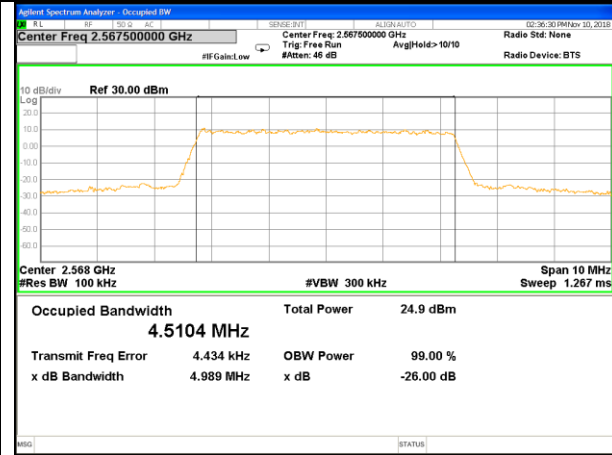

Lowest Channel / 10MHz / 16QAM

Middle Channel / 10MHz / QPSK

Middle Channel / 10MHz / 16QAM

Highest Channel / 10MHz / QPSK

Highest Channel / 10MHz / 16QAM

LTE band 7

LTE band 7 (99% and -26 Bandwidth)

Lowest Channel / 5MHz / QPSK

Lowest Channel / 5MHz / 16QAM

Middle Channel / 5MHz / QPSK

Middle Channel / 5MHz / 16QAM

Highest Channel / 5MHz / QPSK

Highest Channel / 5MHz / 16QAM

LTE band 7

LTE band 7 (99% and -26 Bandwidth)

LTE band 7

LTE band 7 (99% and -26 Bandwidth)

LTE band 7

LTE band 7 (99% and -26 Bandwidth)

LTE band 38

LTE band 38 (99% and -26 Bandwidth)

Lowest Channel / 5MHz / QPSK

Lowest Channel / 5MHz / 16QAM

Middle Channel / 5MHz / QPSK