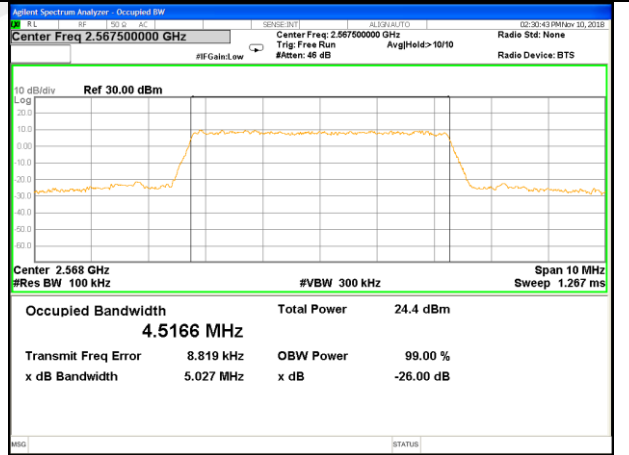

Lowest Channel / 10MHz / 16QAM

Middle Channel / 10MHz / QPSK

Middle Channel / 10MHz / 16QAM

Highest Channel / 10MHz / QPSK

Highest Channel / 10MHz / 16QAM

LTE band 7

LTE band 7 (99% and -26 Bandwidth)

Lowest Channel / 5MHz / QPSK

Lowest Channel / 5MHz / 16QAM

Middle Channel / 5MHz / QPSK

Middle Channel / 5MHz / 16QAM

Highest Channel / 5MHz / QPSK

Highest Channel / 5MHz / 16QAM

LTE band 7

LTE band 7 (99% and -26 Bandwidth)

LTE band 7

LTE band 7 (99% and -26 Bandwidth)

LTE band 7

LTE band 7 (99% and -26 Bandwidth)

LTE band 38

LTE band 38 (99% and -26 Bandwidth)

Lowest Channel / 5MHz / QPSK

Lowest Channel / 5MHz / 16QAM

Middle Channel / 5MHz / QPSK