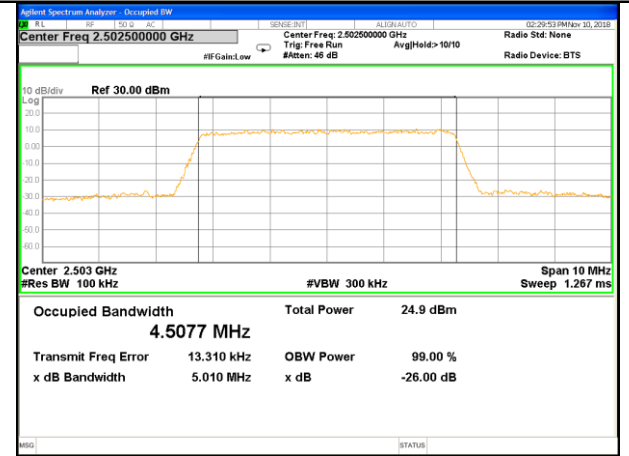

OCCUPIED BANDWIDTH LTE band 5

LTE band 5 (99% and -26 Bandwidth)

LTE band 5

LTE band 5 (99% and -26 Bandwidth)

LTE band 5

LTE band 5

LTE band 5 (99% and -26 Bandwidth)

Lowest Channel / 10MHz / QPSK

Lowest Channel / 10MHz / 16QAM

Middle Channel / 10MHz / QPSK

Middle Channel / 10MHz / 16QAM

Highest Channel / 10MHz / QPSK

Highest Channel / 10MHz / 16QAM

LTE band 7

LTE band 7 (99% and -26 Bandwidth)

Lowest Channel / 5MHz / QPSK

Lowest Channel / 5MHz / 16QAM

Middle Channel / 5MHz / QPSK

Middle Channel / 5MHz / 16QAM

Highest Channel / 5MHz / QPSK

Highest Channel / 5MHz / 16QAM

LTE band 7

LTE band 7 (99% and -26 Bandwidth)

LTE band 7