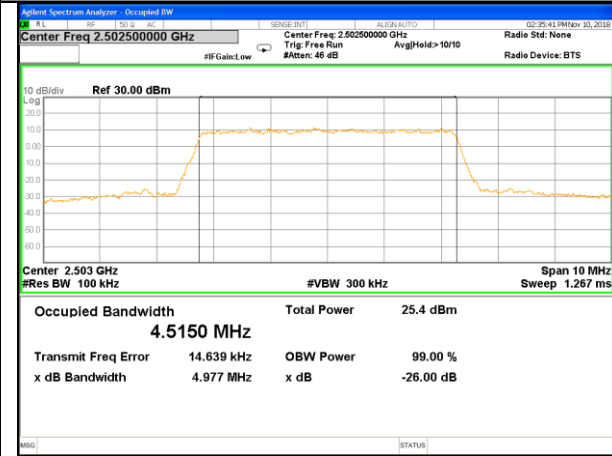

OCCUPIED BANDWIDTH LTE band 5

LTE band 5 (99% and -26 Bandwidth)

LTE band 5

LTE band 5 (99% and -26 Bandwidth)

LTE band 5

LTE band 5

LTE band 5 (99% and -26 Bandwidth)

Lowest Channel / 10MHz / QPSK

Lowest Channel / 10MHz / 16QAM

Middle Channel / 10MHz / QPSK

Middle Channel / 10MHz / 16QAM

Highest Channel / 10MHz / QPSK

Highest Channel / 10MHz / 16QAM

LTE band 7

LTE band 7 (99% and -26 Bandwidth)

Lowest Channel / 5MHz / QPSK

Lowest Channel / 5MHz / 16QAM

Middle Channel / 5MHz / QPSK

Middle Channel / 5MHz / 16QAM

Highest Channel / 5MHz / QPSK

Highest Channel / 5MHz / 16QAM

LTE band 7

LTE band 7 (99% and -26 Bandwidth)

LTE band 7