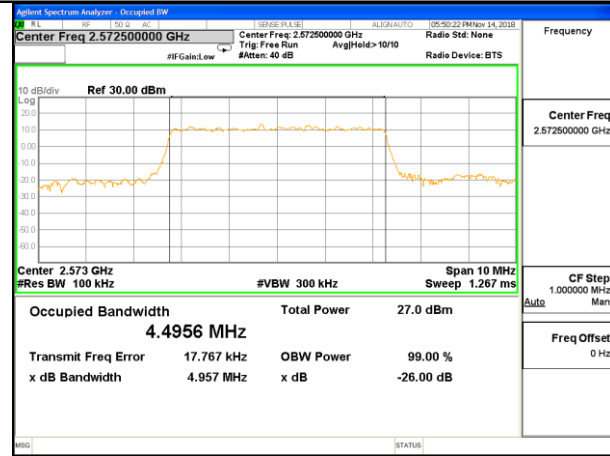

Lowest Channel / 5MHz / 16QAM

Middle Channel / 5MHz / QPSK

Middle Channel / 5MHz / 16QAM

Highest Channel / 5MHz / QPSK

Highest Channel / 5MHz / 16QAM

LTE band 7

LTE band 7 (99% and -26 Bandwidth)

LTE band 7

LTE band 7 (99% and -26 Bandwidth)

LTE band 7

LTE band 7 (99% and -26 Bandwidth)

LTE band 38

LTE band 38 (99% and -26 Bandwidth)

Lowest Channel / 5MHz / QPSK

Lowest Channel / 5MHz / 16QAM

Middle Channel / 5MHz / QPSK

Middle Channel / 5MHz / 16QAM

Highest Channel / 5MHz / QPSK

Highest Channel / 5MHz / 16QAM

LTE band 38

LTE band 38 (99% and -26 Bandwidth)