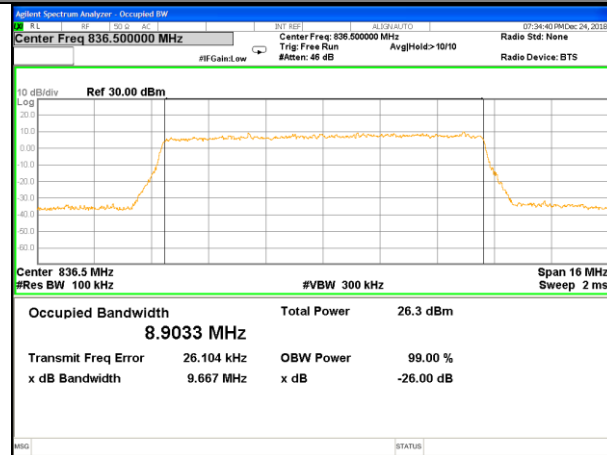

OCCUPIED BANDWIDTH LTE band 5

LTE band 5 (99% and -26 Bandwidth)

LTE band 5

LTE band 5 (99% and -26 Bandwidth)

LTE band 5

LTE band 5

LTE band 5 (99% and -26 Bandwidth)

Lowest Channel / 10MHz / QPSK

Lowest Channel / 10MHz / 16QAM

Middle Channel / 10MHz / QPSK

Middle Channel / 10MHz / 16QAM

Highest Channel / 10MHz / QPSK

Highest Channel / 10MHz / 16QAM

LTE band 7

LTE band 7 (99% and -26 Bandwidth)

Lowest Channel / 5MHz / QPSK

Lowest Channel / 5MHz / 16QAM

Middle Channel / 5MHz / QPSK

Middle Channel / 5MHz / 16QAM

Highest Channel / 5MHz / QPSK

Highest Channel / 5MHz / 16QAM

LTE band 7

LTE band 7 (99% and -26 Bandwidth)

LTE band 7