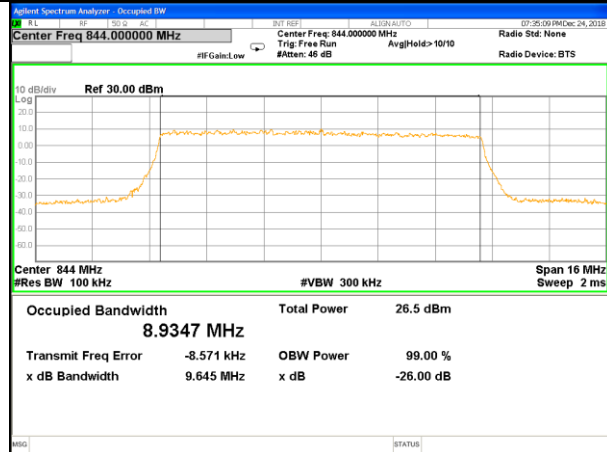

OCCUPIED BANDWIDTH LTE band 5

LTE band 5 (99% and -26 Bandwidth)

LTE band 5

LTE band 5 (99% and -26 Bandwidth)

LTE band 5

LTE band 5

LTE band 5 (99% and -26 Bandwidth)

Lowest Channel / 10MHz / QPSK

Lowest Channel / 10MHz / 16QAM

Middle Channel / 10MHz / QPSK

Middle Channel / 10MHz / 16QAM

Highest Channel / 10MHz / QPSK

Highest Channel / 10MHz / 16QAM

LTE band 7

LTE band 7 (99% and -26 Bandwidth)

Lowest Channel / 5MHz / QPSK

Lowest Channel / 5MHz / 16QAM

Middle Channel / 5MHz / QPSK

Middle Channel / 5MHz / 16QAM

Highest Channel / 5MHz / QPSK

Highest Channel / 5MHz / 16QAM

LTE band 7

LTE band 7 (99% and -26 Bandwidth)

LTE band 7