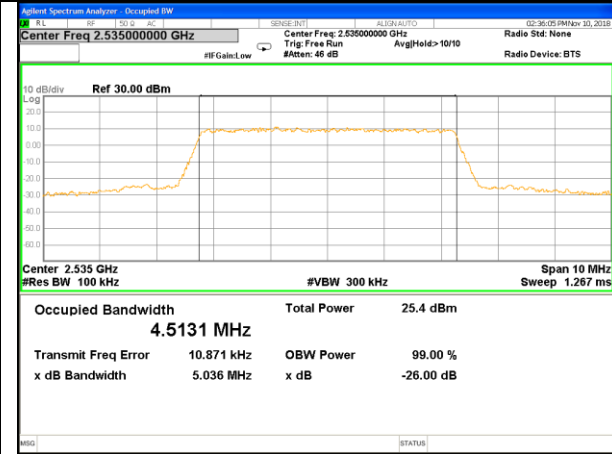

OCCUPIED BANDWIDTH LTE band 5

LTE band 5 (99% and -26 Bandwidth)

LTE band 5

LTE band 5 (99% and -26 Bandwidth)

LTE band 5

LTE band 5

LTE band 5 (99% and -26 Bandwidth)

Lowest Channel / 10MHz / QPSK

Lowest Channel / 10MHz / 16QAM

Middle Channel / 10MHz / QPSK

Middle Channel / 10MHz / 16QAM

Highest Channel / 10MHz / QPSK

Highest Channel / 10MHz / 16QAM

LTE band 7

LTE band 7 (99% and -26 Bandwidth)

Lowest Channel / 5MHz / QPSK

Lowest Channel / 5MHz / 16QAM

Middle Channel / 5MHz / QPSK

Middle Channel / 5MHz / 16QAM

Highest Channel / 5MHz / QPSK

Highest Channel / 5MHz / 16QAM

LTE band 7

LTE band 7 (99% and -26 Bandwidth)

LTE band 7