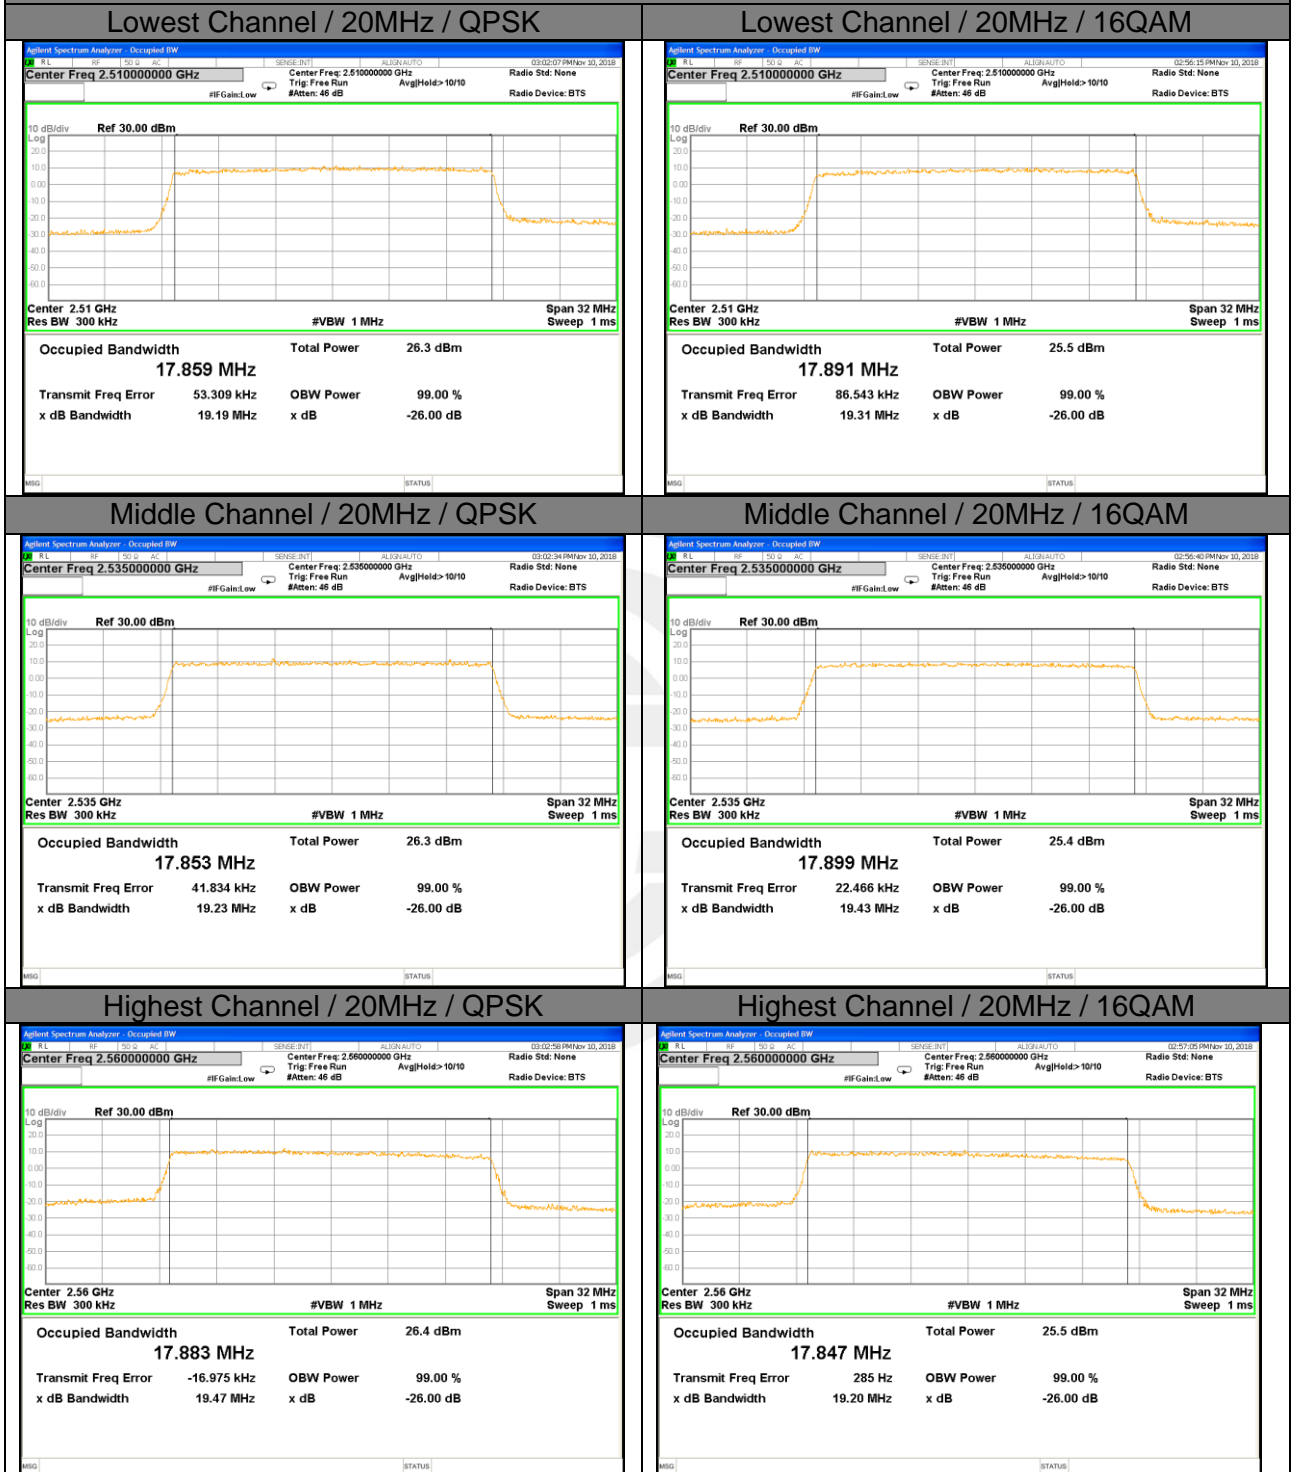

OCCUPIED BANDWIDTH LTE band 5

LTE band 5 (99% and -26 Bandwidth)

LTE band 5

LTE band 5 (99% and -26 Bandwidth)

LTE band 5

LTE band 5

LTE band 5 (99% and -26 Bandwidth)

Lowest Channel / 10MHz / QPSK

Lowest Channel / 10MHz / 16QAM

Middle Channel / 10MHz / QPSK

Middle Channel / 10MHz / 16QAM

Highest Channel / 10MHz / QPSK

Highest Channel / 10MHz / 16QAM

LTE band 7

LTE band 7 (99% and -26 Bandwidth)

Lowest Channel / 5MHz / QPSK

Lowest Channel / 5MHz / 16QAM

Middle Channel / 5MHz / QPSK

Middle Channel / 5MHz / 16QAM

Highest Channel / 5MHz / QPSK

Highest Channel / 5MHz / 16QAM

LTE band 7

LTE band 7 (99% and -26 Bandwidth)

LTE band 7

LTE band 7 (99% and -26 Bandwidth)

LTE band 7

LTE band 7 (99% and -26 Bandwidth)

LTE band 38

LTE band 38 (99% and -26 Bandwidth)

Lowest Channel / 5MHz / QPSK

Lowest Channel / 5MHz / 16QAM

Middle Channel / 5MHz / QPSK