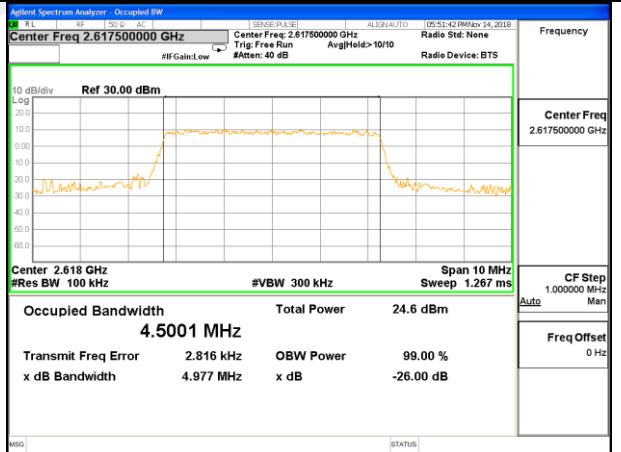

Lowest Channel / 5MHz / 16QAM

Middle Channel / 5MHz / QPSK

Middle Channel / 5MHz / 16QAM

Highest Channel / 5MHz / QPSK

Highest Channel / 5MHz / 16QAM

LTE band 7

LTE band 7 (99% and -26 Bandwidth)

LTE band 7

LTE band 7 (99% and -26 Bandwidth)

LTE band 7

LTE band 7 (99% and -26 Bandwidth)

LTE band 38

LTE band 38 (99% and -26 Bandwidth)

Lowest Channel / 5MHz / QPSK

Lowest Channel / 5MHz / 16QAM

Middle Channel / 5MHz / QPSK

Middle Channel / 5MHz / 16QAM

Highest Channel / 5MHz / QPSK

Highest Channel / 5MHz / 16QAM

LTE band 38

LTE band 38 (99% and -26 Bandwidth)