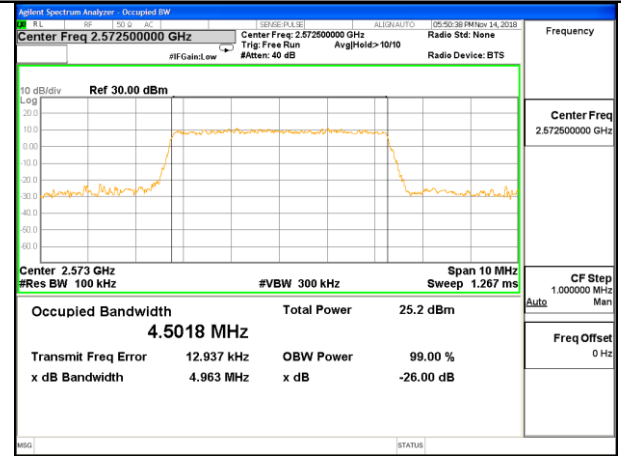

Lowest Channel / 5MHz / 16QAM

Middle Channel / 5MHz / QPSK

Middle Channel / 5MHz / 16QAM

Highest Channel / 5MHz / QPSK

Highest Channel / 5MHz / 16QAM

LTE band 7

LTE band 7 (99% and -26 Bandwidth)

LTE band 7

LTE band 7 (99% and -26 Bandwidth)

LTE band 7

LTE band 7 (99% and -26 Bandwidth)

LTE band 38

LTE band 38 (99% and -26 Bandwidth)

Lowest Channel / 5MHz / QPSK

Lowest Channel / 5MHz / 16QAM

Middle Channel / 5MHz / QPSK

Middle Channel / 5MHz / 16QAM

Highest Channel / 5MHz / QPSK

Highest Channel / 5MHz / 16QAM

LTE band 38

LTE band 38 (99% and -26 Bandwidth)