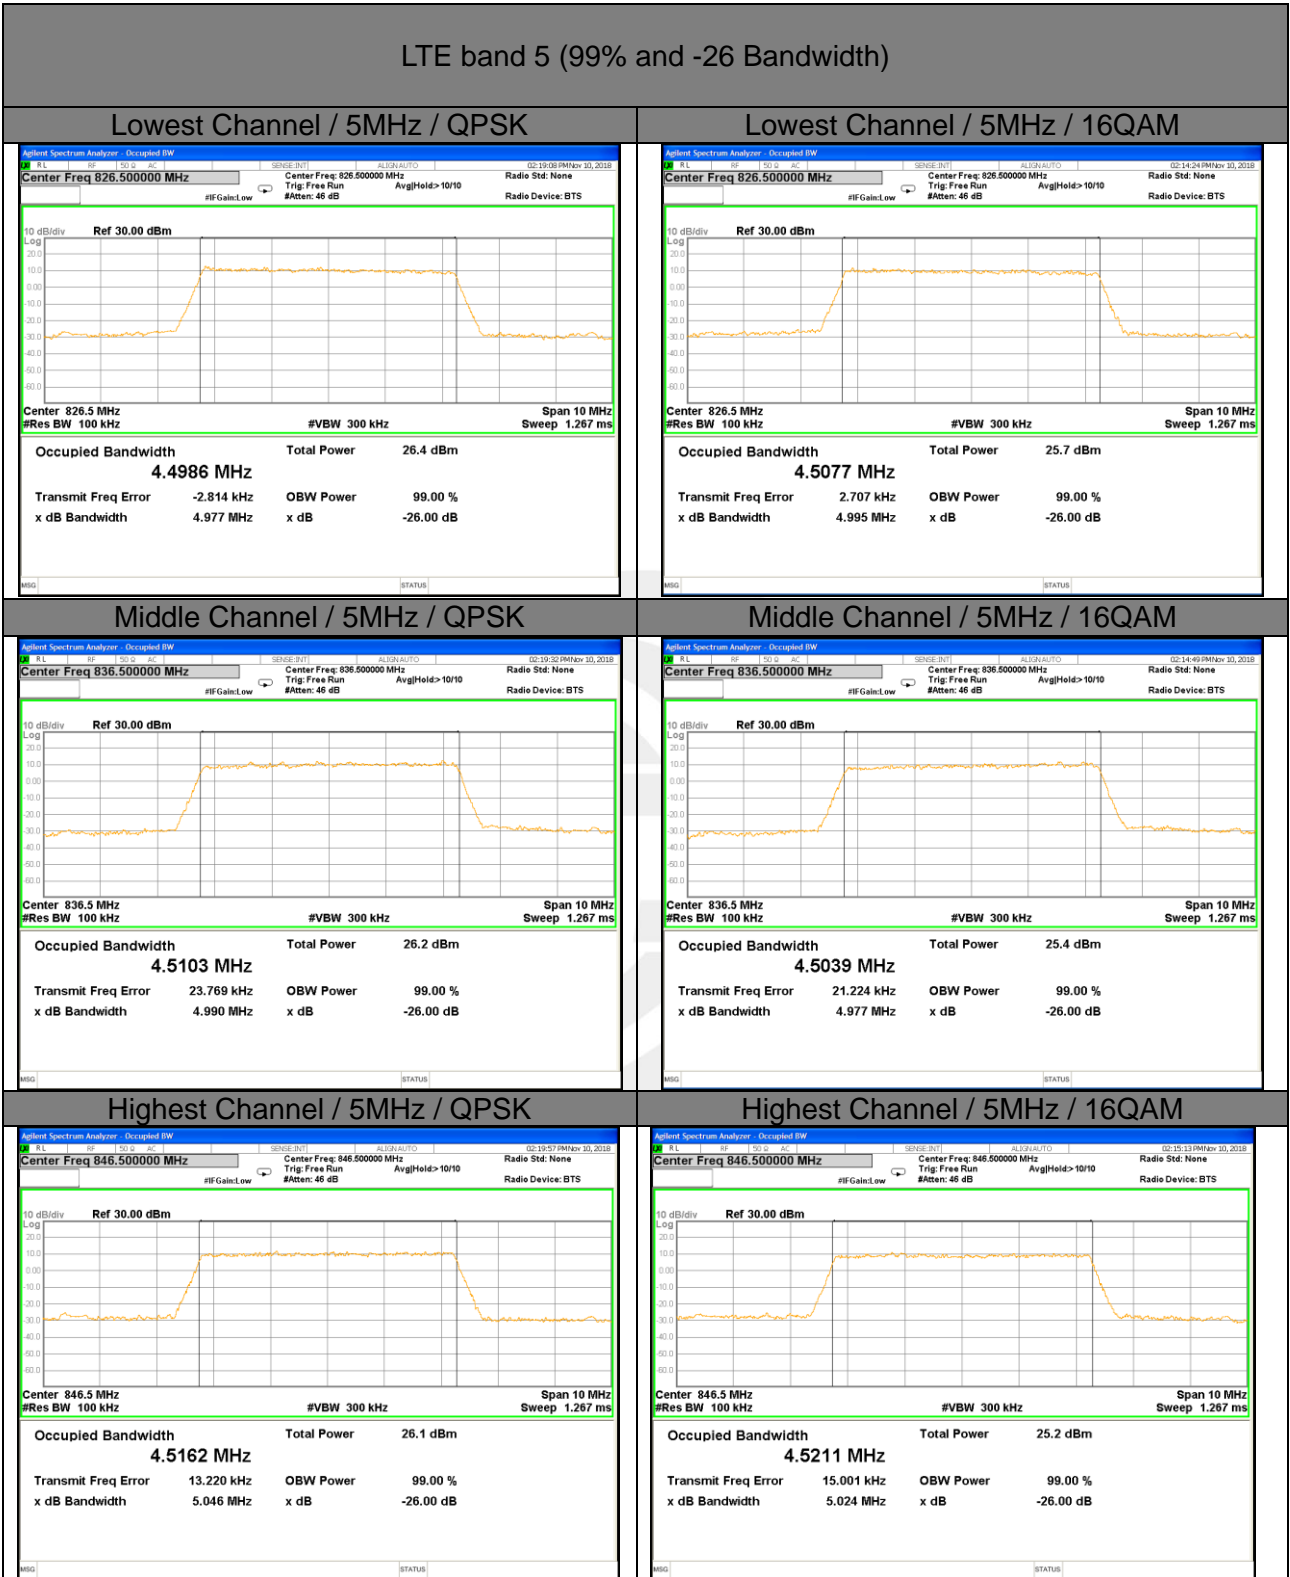

OCCUPIED BANDWIDTH LTE band 5

LTE band 5 (99% and -26 Bandwidth)

LTE band 5

LTE band 5 (99% and -26 Bandwidth)

LTE band 5

LTE band 5

LTE band 5 (99% and -26 Bandwidth)

Lowest Channel / 10MHz / QPSK

Lowest Channel / 10MHz / 16QAM

Middle Channel / 10MHz / QPSK

Middle Channel / 10MHz / 16QAM

Highest Channel / 10MHz / QPSK

Highest Channel / 10MHz / 16QAM

LTE band 7

LTE band 7 (99% and -26 Bandwidth)

Lowest Channel / 5MHz / QPSK

Lowest Channel / 5MHz / 16QAM

Middle Channel / 5MHz / QPSK

Middle Channel / 5MHz / 16QAM

Highest Channel / 5MHz / QPSK

Highest Channel / 5MHz / 16QAM

LTE band 7

LTE band 7 (99% and -26 Bandwidth)

LTE band 7

LTE band 7 (99% and -26 Bandwidth)

LTE band 7

LTE band 7 (99% and -26 Bandwidth)

LTE band 38

LTE band 38 (99% and -26 Bandwidth)

Lowest Channel / 5MHz / QPSK

Lowest Channel / 5MHz / 16QAM

Middle Channel / 5MHz / QPSK