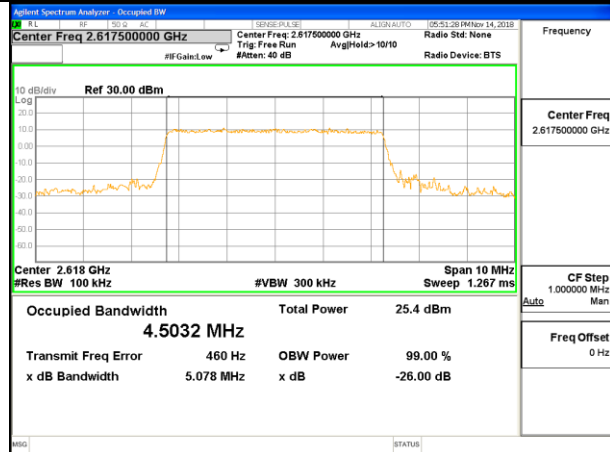

Lowest Channel / 5MHz / 16QAM

Middle Channel / 5MHz / QPSK

Middle Channel / 5MHz / 16QAM

Highest Channel / 5MHz / QPSK

Highest Channel / 5MHz / 16QAM

LTE band 7

LTE band 7 (99% and -26 Bandwidth)

LTE band 7

LTE band 7 (99% and -26 Bandwidth)

LTE band 7

LTE band 7 (99% and -26 Bandwidth)

LTE band 38

LTE band 38 (99% and -26 Bandwidth)

Lowest Channel / 5MHz / QPSK

Lowest Channel / 5MHz / 16QAM

Middle Channel / 5MHz / QPSK

Middle Channel / 5MHz / 16QAM

Highest Channel / 5MHz / QPSK

Highest Channel / 5MHz / 16QAM

LTE band 38

LTE band 38 (99% and -26 Bandwidth)