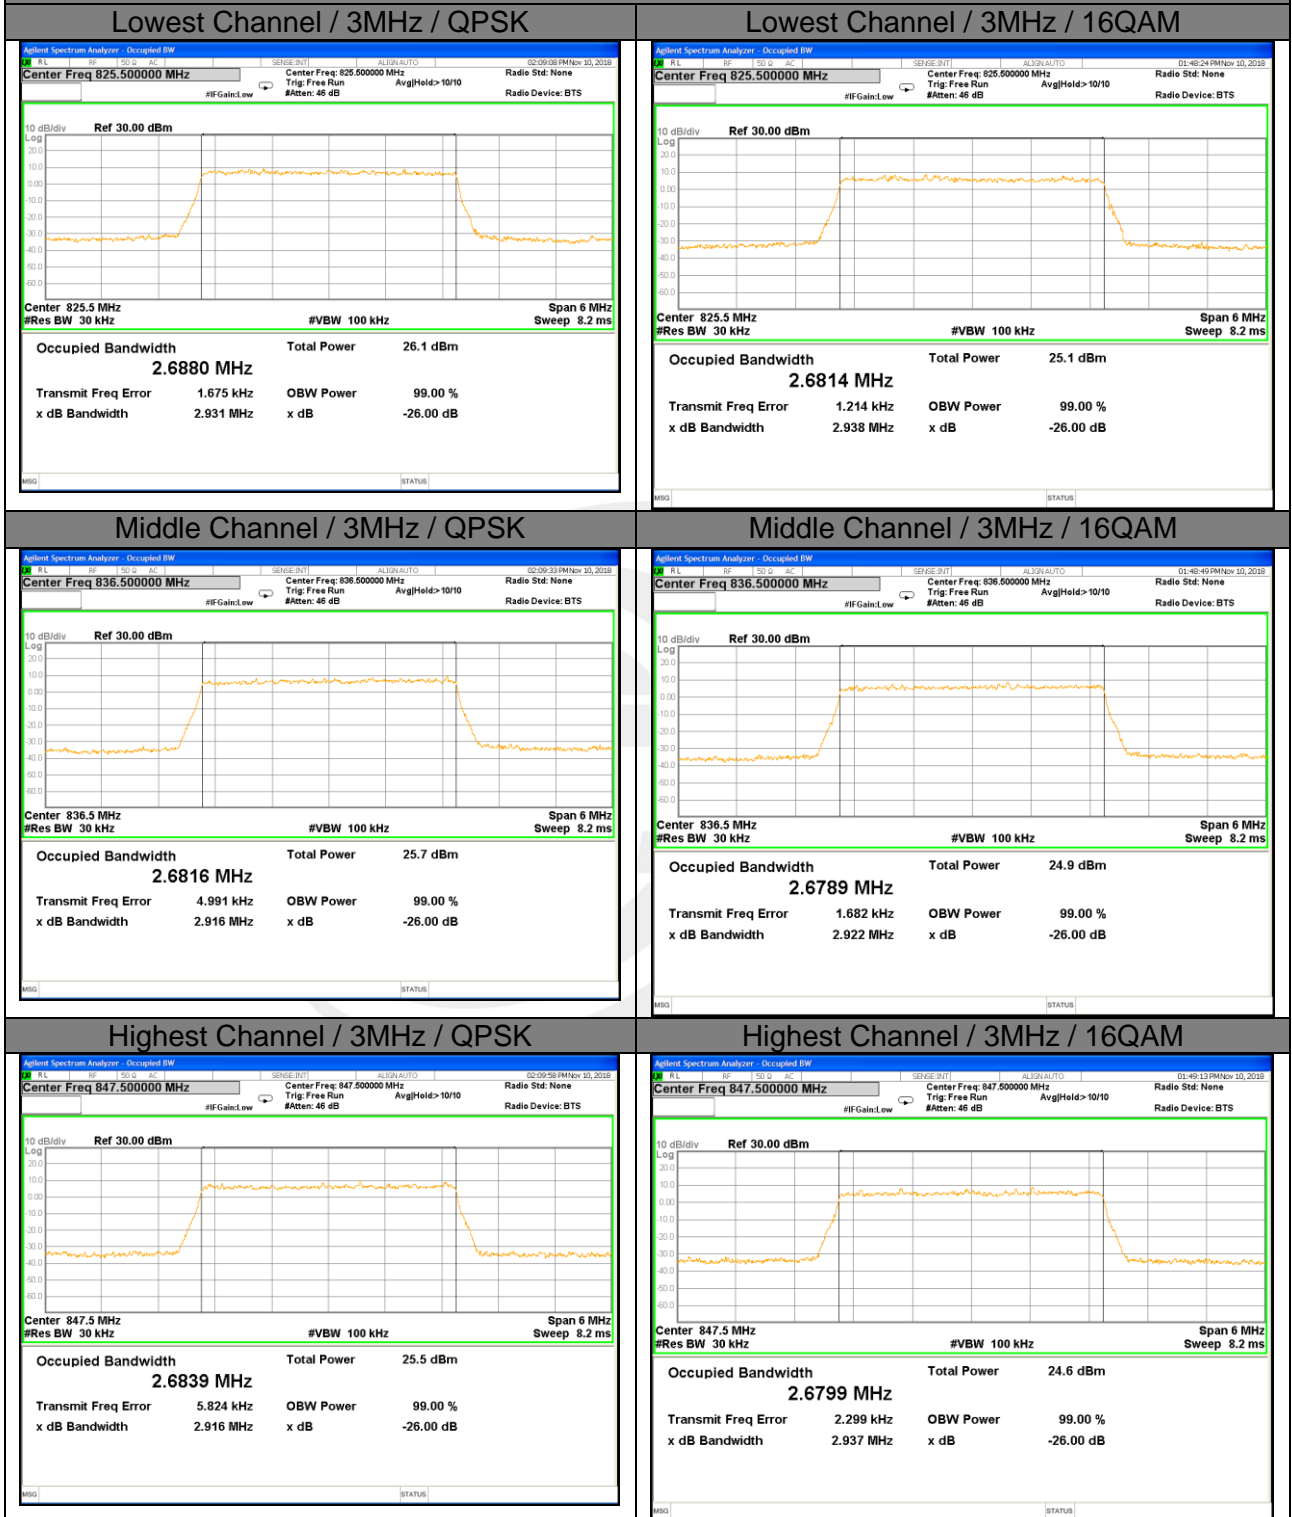

OCCUPIED BANDWIDTH LTE band 5

LTE band 5 (99% and -26 Bandwidth)

LTE band 5

LTE band 5 (99% and -26 Bandwidth)

LTE band 5

LTE band 5

LTE band 5 (99% and -26 Bandwidth)

Lowest Channel / 10MHz / QPSK

Lowest Channel / 10MHz / 16QAM

Middle Channel / 10MHz / QPSK

Middle Channel / 10MHz / 16QAM

Highest Channel / 10MHz / QPSK

Highest Channel / 10MHz / 16QAM

LTE band 7

LTE band 7 (99% and -26 Bandwidth)

Lowest Channel / 5MHz / QPSK

Lowest Channel / 5MHz / 16QAM

Middle Channel / 5MHz / QPSK

Middle Channel / 5MHz / 16QAM

Highest Channel / 5MHz / QPSK

Highest Channel / 5MHz / 16QAM

LTE band 7

LTE band 7 (99% and -26 Bandwidth)

LTE band 7

LTE band 7 (99% and -26 Bandwidth)

LTE band 7

LTE band 7 (99% and -26 Bandwidth)

LTE band 38

LTE band 38 (99% and -26 Bandwidth)

Lowest Channel / 5MHz / QPSK

Lowest Channel / 5MHz / 16QAM

Middle Channel / 5MHz / QPSK