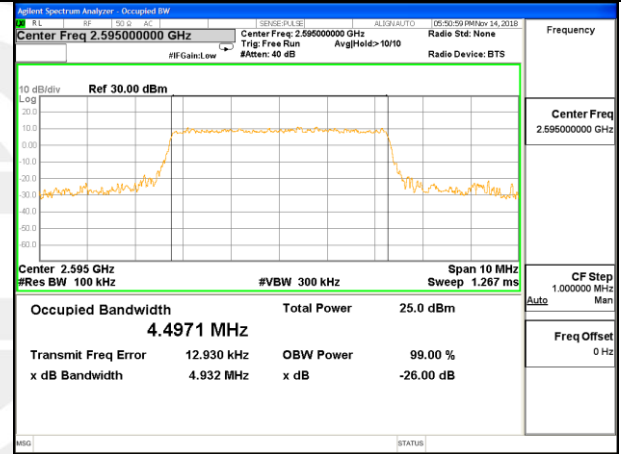

Lowest Channel / 5MHz / 16QAM

Middle Channel / 5MHz / QPSK

Middle Channel / 5MHz / 16QAM

Highest Channel / 5MHz / QPSK

Highest Channel / 5MHz / 16QAM

LTE band 7

LTE band 7 (99% and -26 Bandwidth)

LTE band 7

LTE band 7 (99% and -26 Bandwidth)

LTE band 7

LTE band 7 (99% and -26 Bandwidth)

LTE band 38

LTE band 38 (99% and -26 Bandwidth)

Lowest Channel / 5MHz / QPSK

Lowest Channel / 5MHz / 16QAM

Middle Channel / 5MHz / QPSK

Middle Channel / 5MHz / 16QAM

Highest Channel / 5MHz / QPSK

Highest Channel / 5MHz / 16QAM

LTE band 38

LTE band 38 (99% and -26 Bandwidth)