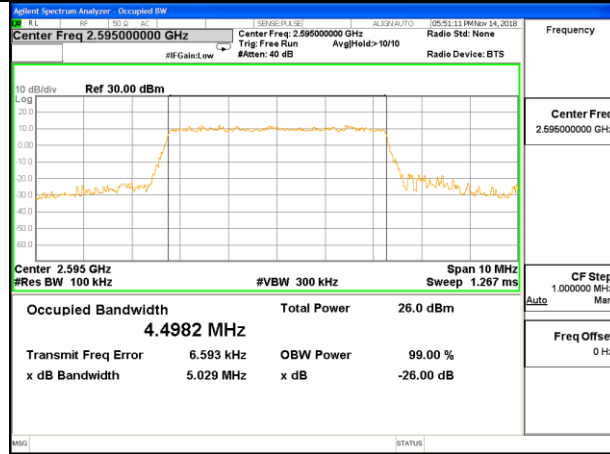

Lowest Channel / 5MHz / 16QAM

Middle Channel / 5MHz / QPSK

Middle Channel / 5MHz / 16QAM

Highest Channel / 5MHz / QPSK

Highest Channel / 5MHz / 16QAM

LTE band 7

LTE band 7 (99% and -26 Bandwidth)

LTE band 7

LTE band 7 (99% and -26 Bandwidth)

LTE band 7

LTE band 7 (99% and -26 Bandwidth)

LTE band 38

LTE band 38 (99% and -26 Bandwidth)

Lowest Channel / 5MHz / QPSK

Lowest Channel / 5MHz / 16QAM

Middle Channel / 5MHz / QPSK

Middle Channel / 5MHz / 16QAM

Highest Channel / 5MHz / QPSK

Highest Channel / 5MHz / 16QAM

LTE band 38

LTE band 38 (99% and -26 Bandwidth)