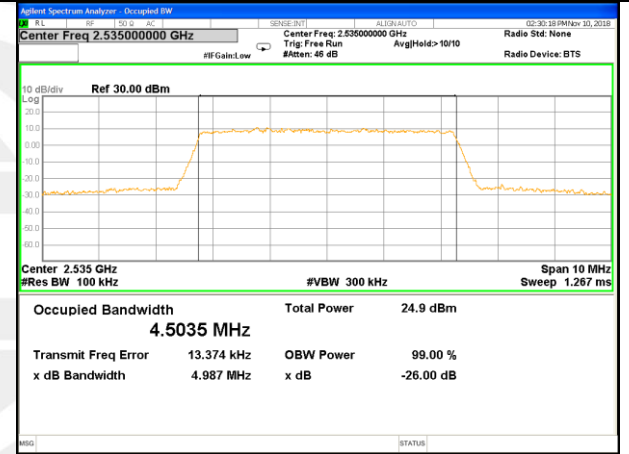

OCCUPIED BANDWIDTH LTE band 5

LTE band 5 (99% and -26 Bandwidth)

LTE band 5

LTE band 5 (99% and -26 Bandwidth)

LTE band 5

LTE band 5

LTE band 5 (99% and -26 Bandwidth)

Lowest Channel / 10MHz / QPSK

Lowest Channel / 10MHz / 16QAM

Middle Channel / 10MHz / QPSK

Middle Channel / 10MHz / 16QAM

Highest Channel / 10MHz / QPSK

Highest Channel / 10MHz / 16QAM

LTE band 7

LTE band 7 (99% and -26 Bandwidth)

Lowest Channel / 5MHz / QPSK

Lowest Channel / 5MHz / 16QAM

Middle Channel / 5MHz / QPSK

Middle Channel / 5MHz / 16QAM

Highest Channel / 5MHz / QPSK

Highest Channel / 5MHz / 16QAM

LTE band 7

LTE band 7 (99% and -26 Bandwidth)

LTE band 7