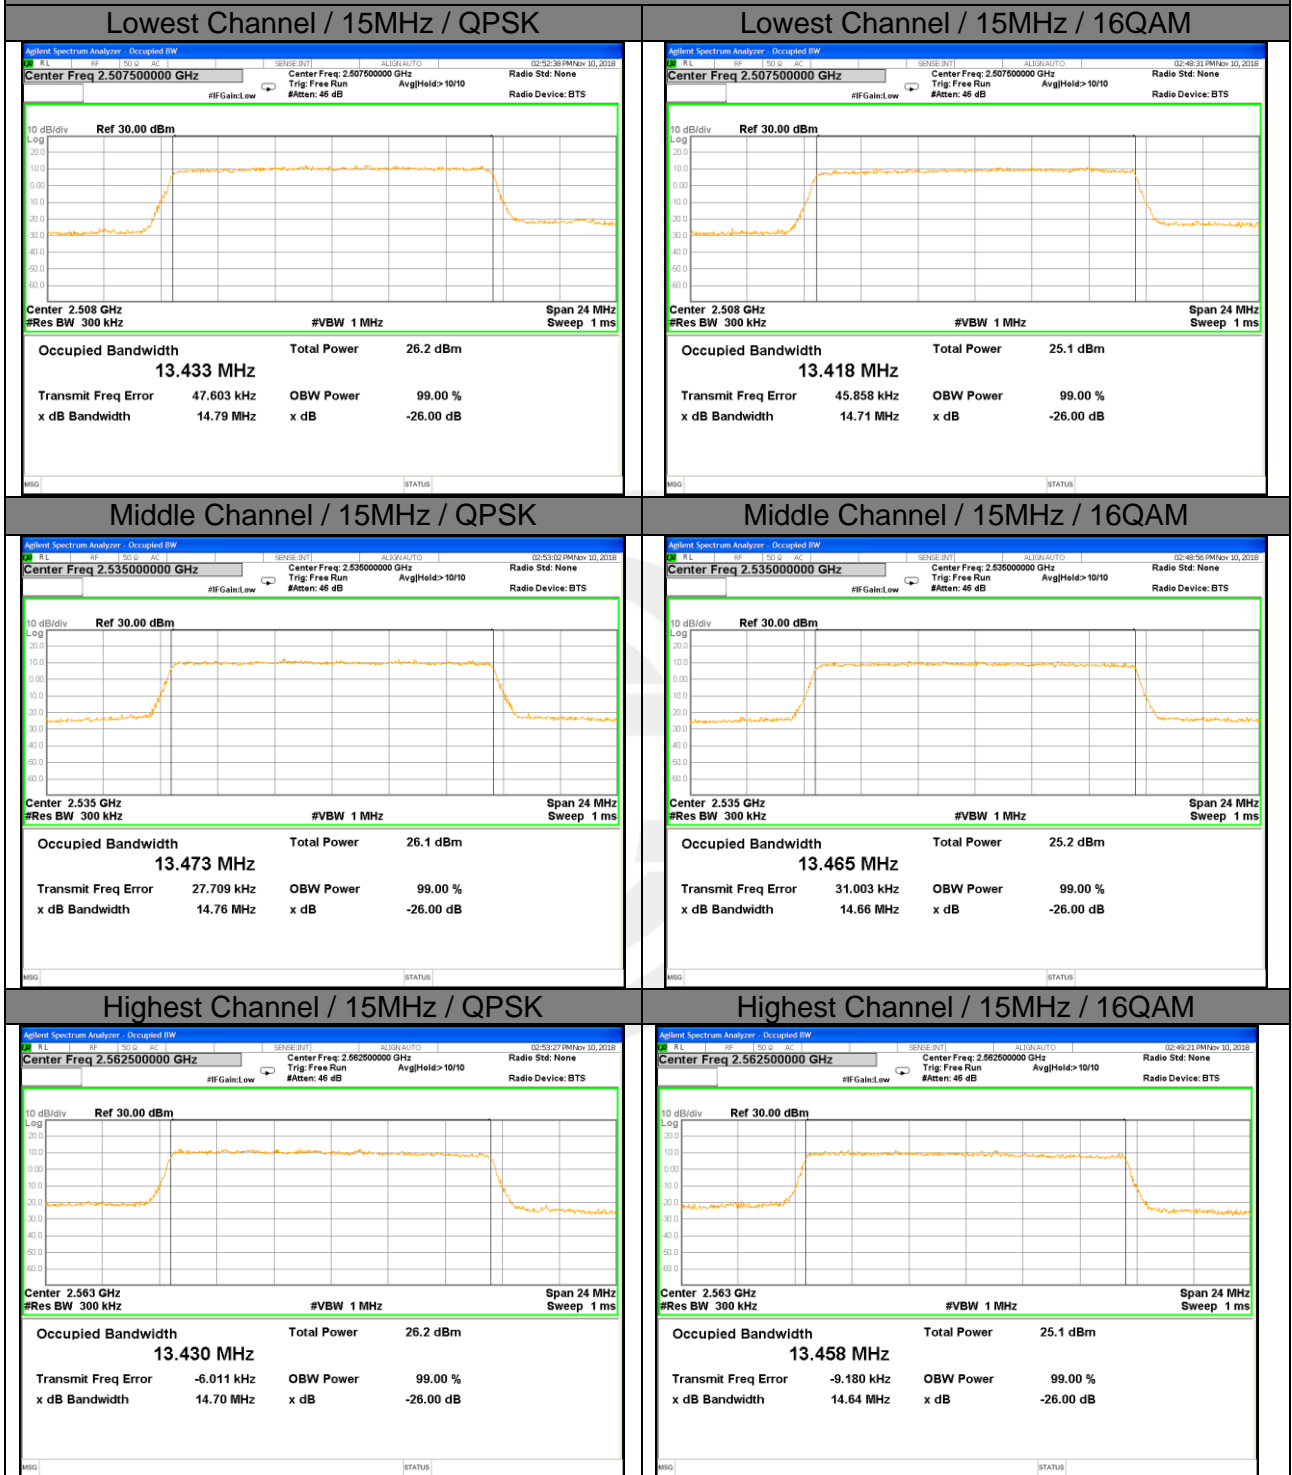

OCCUPIED BANDWIDTH LTE band 5

LTE band 5 (99% and -26 Bandwidth)

LTE band 5

LTE band 5 (99% and -26 Bandwidth)

LTE band 5

LTE band 5

LTE band 5 (99% and -26 Bandwidth)

Lowest Channel / 10MHz / QPSK

Lowest Channel / 10MHz / 16QAM

Middle Channel / 10MHz / QPSK

Middle Channel / 10MHz / 16QAM

Highest Channel / 10MHz / QPSK

Highest Channel / 10MHz / 16QAM

LTE band 7

LTE band 7 (99% and -26 Bandwidth)

Lowest Channel / 5MHz / QPSK

Lowest Channel / 5MHz / 16QAM

Middle Channel / 5MHz / QPSK

Middle Channel / 5MHz / 16QAM

Highest Channel / 5MHz / QPSK

Highest Channel / 5MHz / 16QAM

LTE band 7

LTE band 7 (99% and -26 Bandwidth)

LTE band 7

LTE band 7 (99% and -26 Bandwidth)

LTE band 7

LTE band 7 (99% and -26 Bandwidth)

LTE band 38

LTE band 38 (99% and -26 Bandwidth)

Lowest Channel / 5MHz / QPSK

Lowest Channel / 5MHz / 16QAM

Middle Channel / 5MHz / QPSK