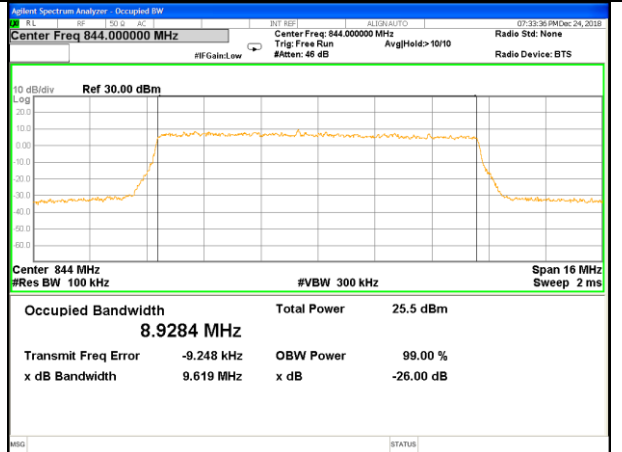

OCCUPIED BANDWIDTH LTE band 5

LTE band 5 (99% and -26 Bandwidth)

LTE band 5

LTE band 5 (99% and -26 Bandwidth)

LTE band 5

LTE band 5

LTE band 5 (99% and -26 Bandwidth)

Lowest Channel / 10MHz / QPSK

Lowest Channel / 10MHz / 16QAM

Middle Channel / 10MHz / QPSK

Middle Channel / 10MHz / 16QAM

Highest Channel / 10MHz / QPSK

Highest Channel / 10MHz / 16QAM

LTE band 7

LTE band 7 (99% and -26 Bandwidth)

Lowest Channel / 5MHz / QPSK

Lowest Channel / 5MHz / 16QAM

Middle Channel / 5MHz / QPSK

Middle Channel / 5MHz / 16QAM

Highest Channel / 5MHz / QPSK

Highest Channel / 5MHz / 16QAM

LTE band 7

LTE band 7 (99% and -26 Bandwidth)

LTE band 7