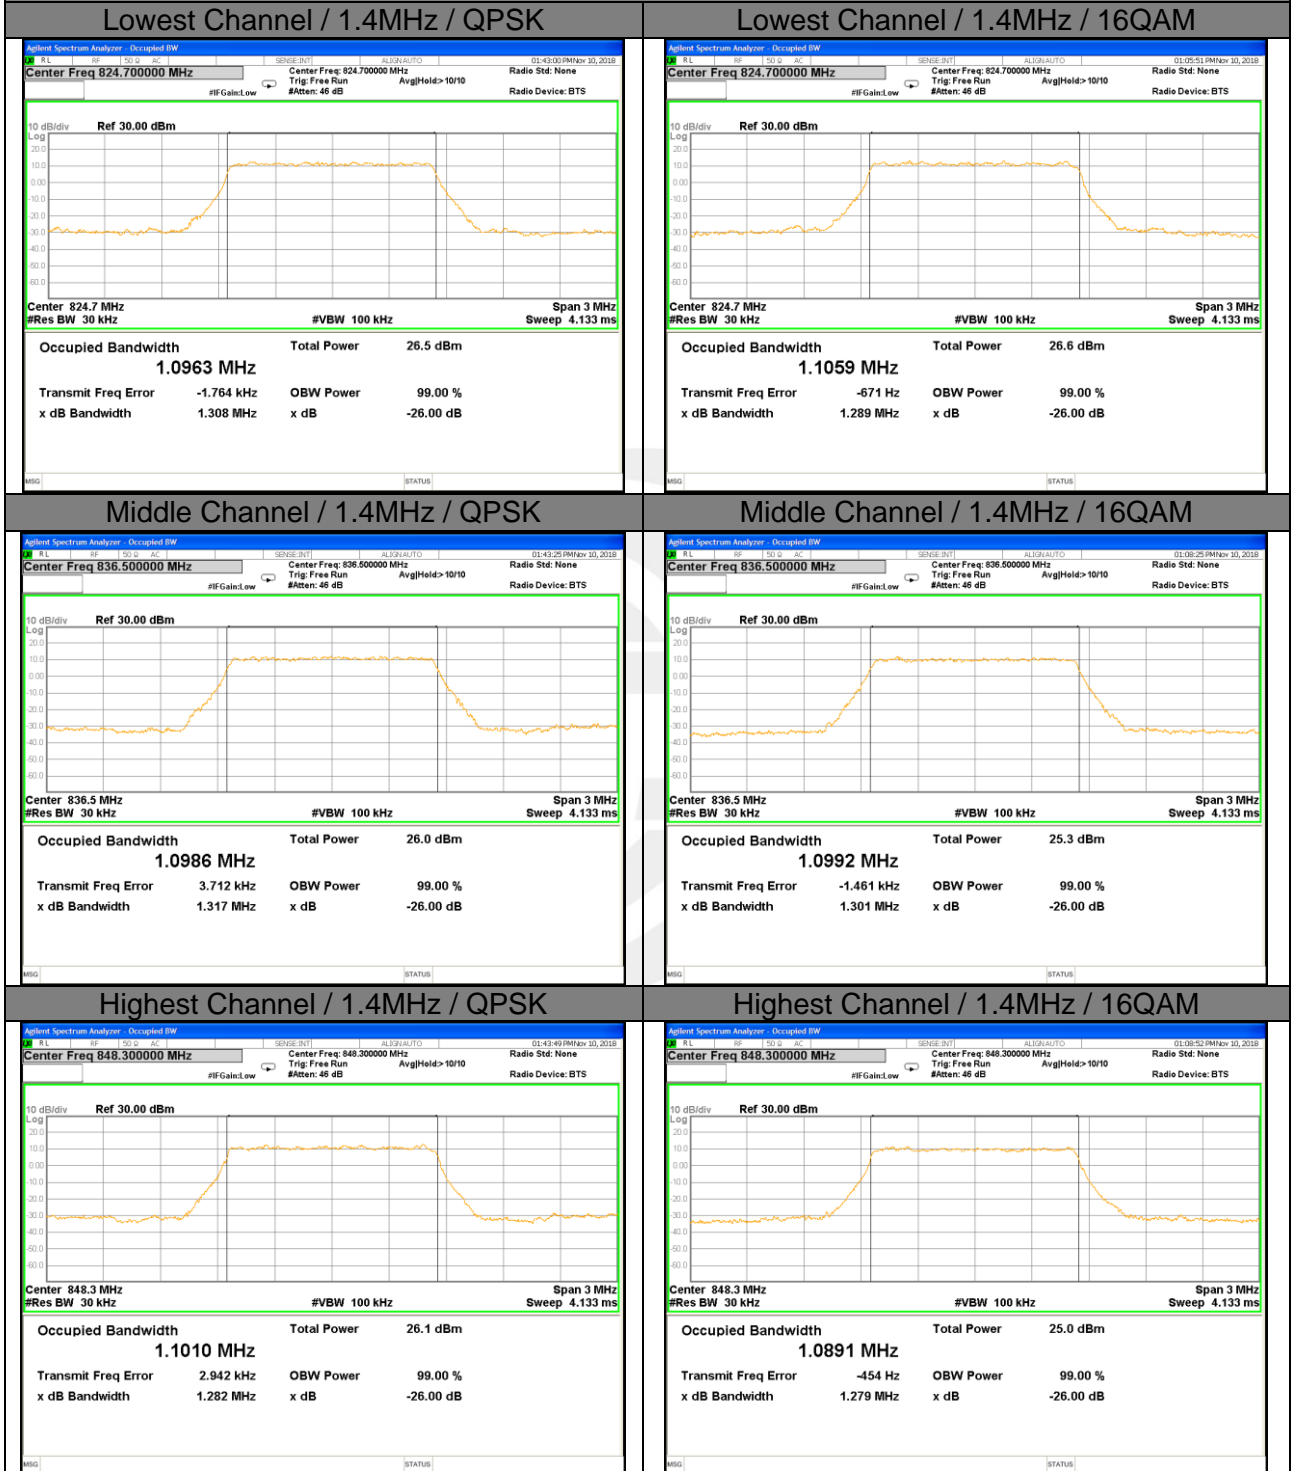

OCCUPIED BANDWIDTH LTE band 5

LTE band 5 (99% and -26 Bandwidth)

LTE band 5

LTE band 5 (99% and -26 Bandwidth)

LTE band 5

LTE band 5

LTE band 5 (99% and -26 Bandwidth)

Lowest Channel / 10MHz / QPSK

Lowest Channel / 10MHz / 16QAM

Middle Channel / 10MHz / QPSK

Middle Channel / 10MHz / 16QAM

Highest Channel / 10MHz / QPSK

Highest Channel / 10MHz / 16QAM

LTE band 7

LTE band 7 (99% and -26 Bandwidth)

Lowest Channel / 5MHz / QPSK

Lowest Channel / 5MHz / 16QAM

Middle Channel / 5MHz / QPSK

Middle Channel / 5MHz / 16QAM

Highest Channel / 5MHz / QPSK

Highest Channel / 5MHz / 16QAM

LTE band 7

LTE band 7 (99% and -26 Bandwidth)

LTE band 7

LTE band 7 (99% and -26 Bandwidth)

LTE band 7

LTE band 7 (99% and -26 Bandwidth)

LTE band 38

LTE band 38 (99% and -26 Bandwidth)

Lowest Channel / 5MHz / QPSK

Lowest Channel / 5MHz / 16QAM

Middle Channel / 5MHz / QPSK