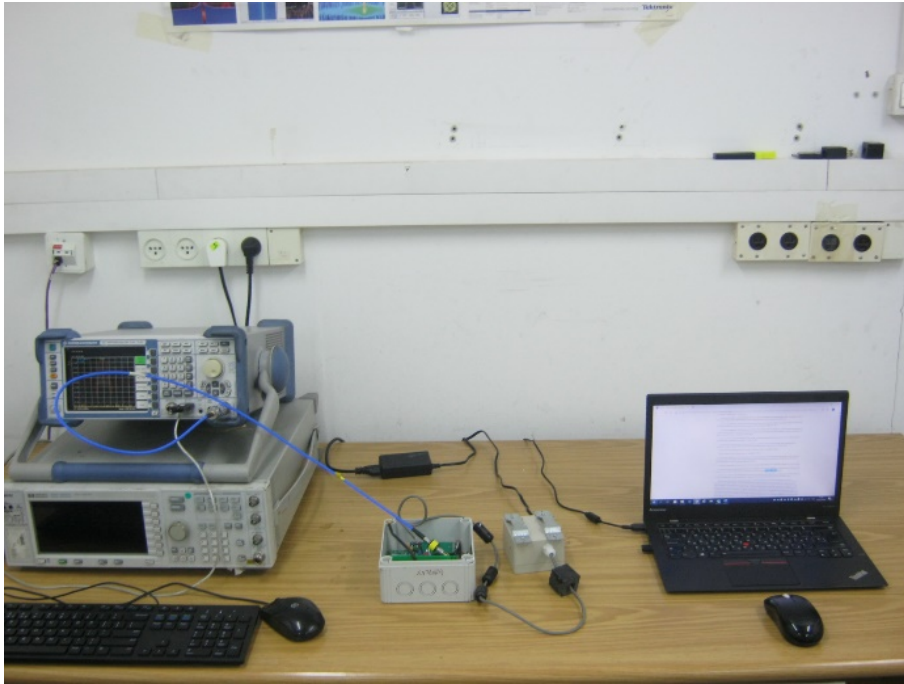

## Test Set-Up Photos

**Mask Emission Test**

**Radiated Emission Test, 0.009-30MHz**

**Radiated Emission Test, 30-200MHz**

**Radiated Emission Test, 200-1000MHz**

**Radiated Emission Test, 1000-5000MHz**

9

**Frequency Stability Test**

**Frequency Behavior Test**