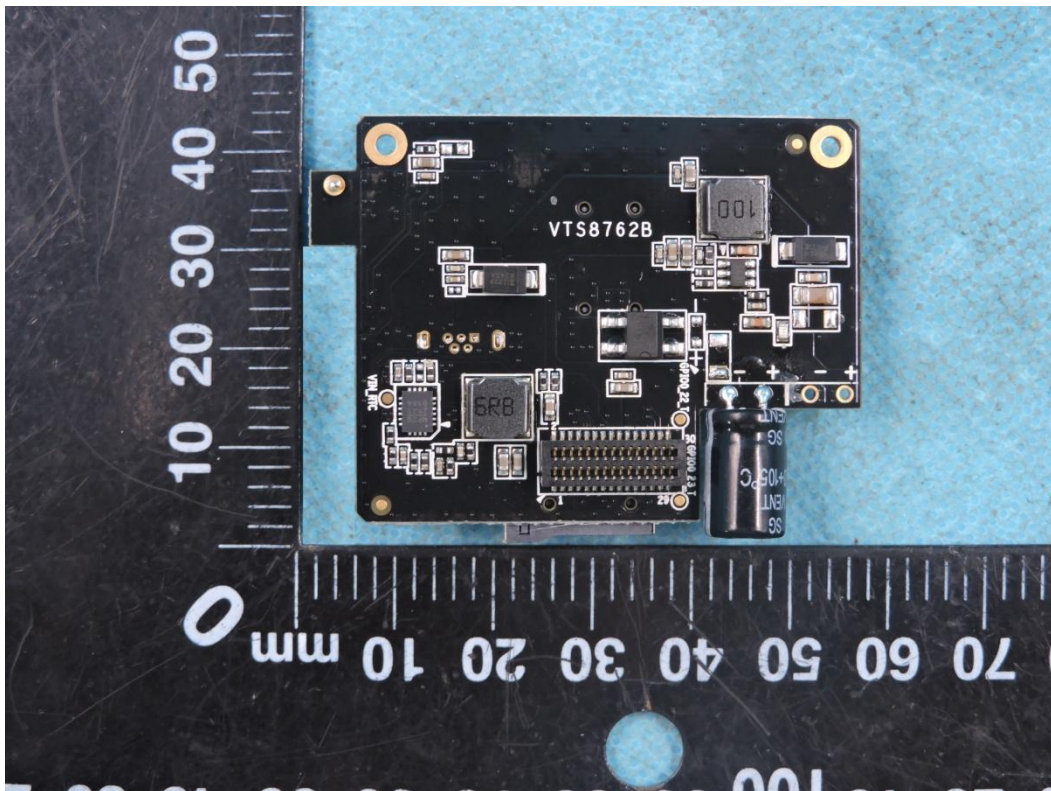

APPENDIX-PHOTOGRAPHS OF EUT CONSTRUCTIONAL DETAILS

FCC ID:2ASH5M5-MI-1080P

Model Name:M5-MI-1080P

Photo 1

Photo 2

Photo 3

Photo 4

Photo 5

Photo 6

Photo 7

Photo 8

Photo 9

Photo 10

Photo 11

Photo 12

Photo 13