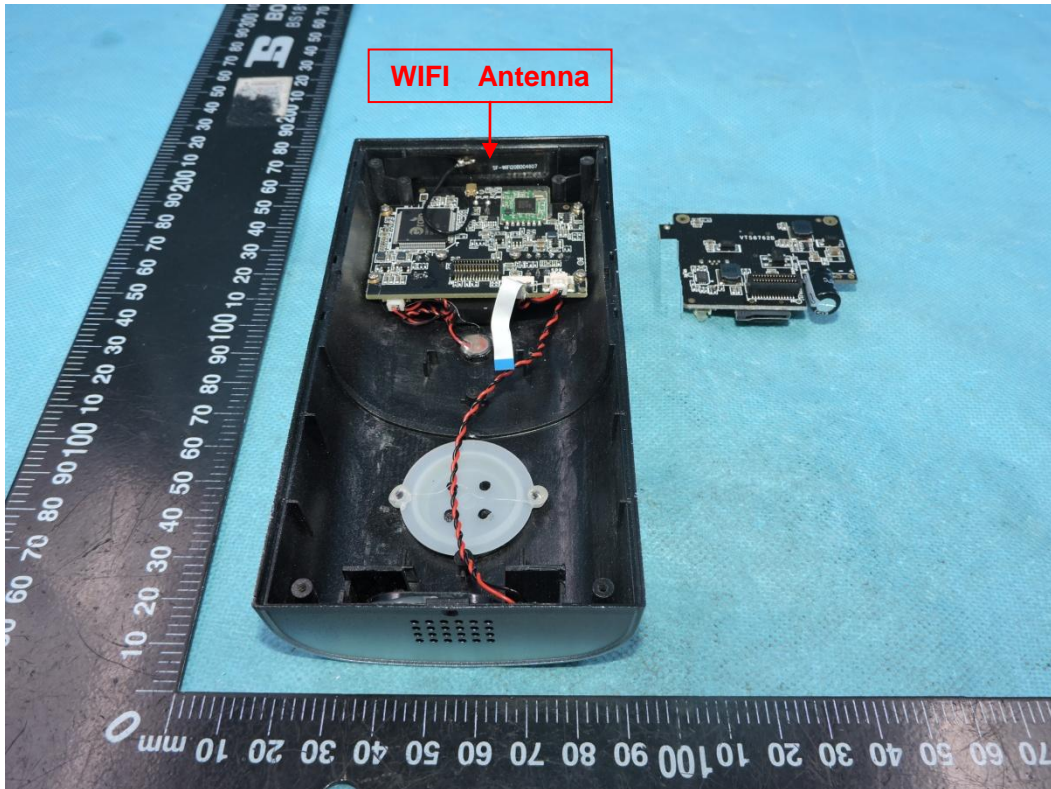

APPENDIX-PHOTOGRAPHS OF EUT CONSTRUCTIONAL DETAILS

FCC ID:2ASH5M5-MI-1080P

Model Name:M5-MI-1080P

Photo 1

Photo 2

Photo 3

Photo 4

Photo 5