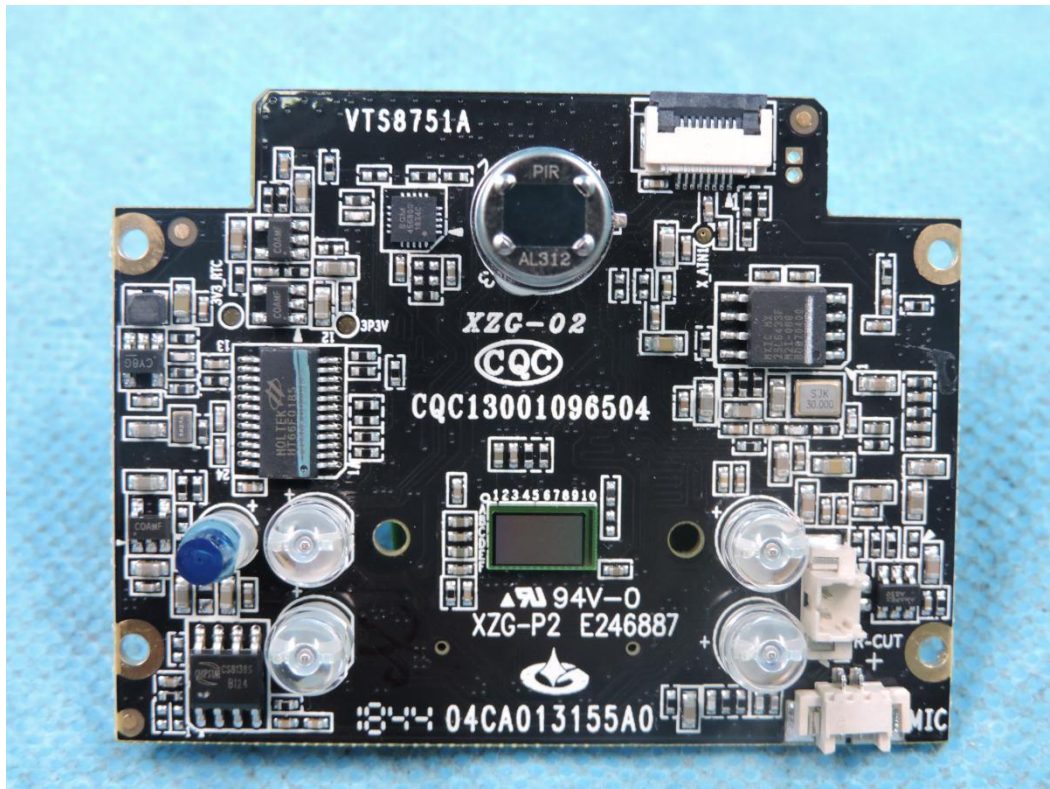

APPENDIX-PHOTOGRAPHS OF EUT CONSTRUCTIONAL DETAILS

FCC ID:2ASH5M5-MI-1080P

Model Name:M5-MI-1080P

Photo 1

Photo 2

Photo 3

Photo 4

Photo 5

Photo 6

Photo 7

Photo 8

Photo 9

Photo 10

Photo 11

Photo 12

Photo 13