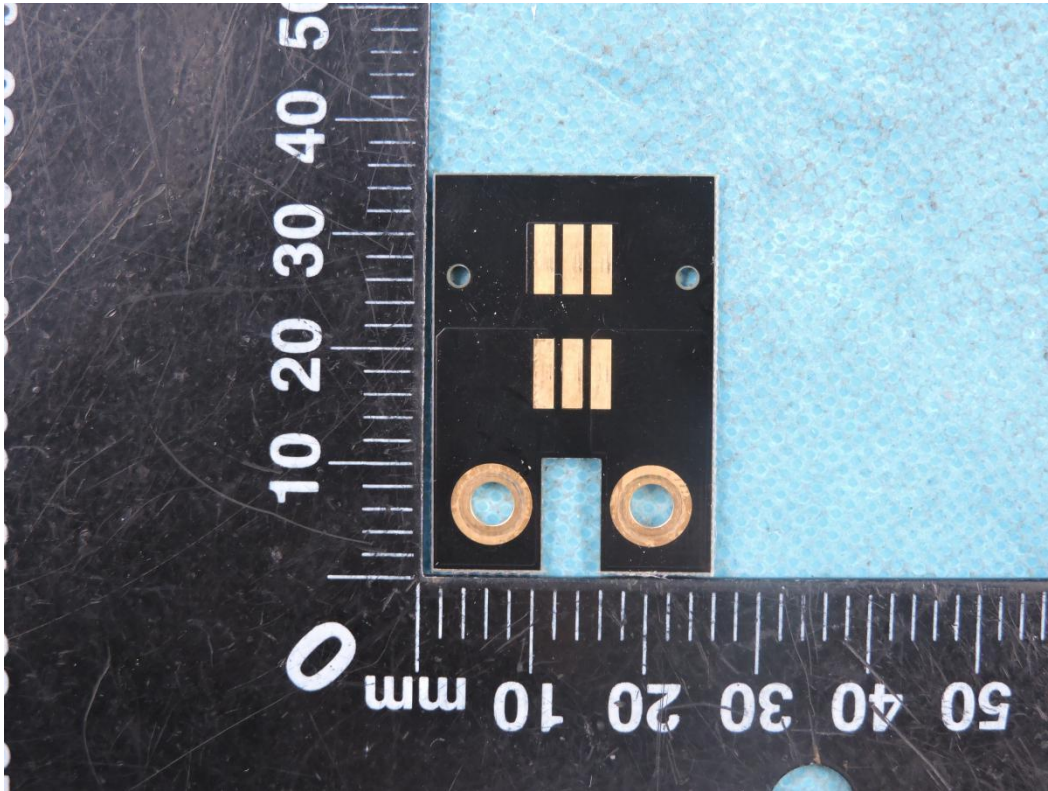

APPENDIX-PHOTOGRAPHS OF EUT CONSTRUCTIONAL DETAILS

FCC ID:2ASH5M5-MI-1080P

Model Name:M5-MI-1080P

Photo 1

Photo 2

Photo 3

Photo 4

Photo 5

Photo 6

Photo 7

Photo 8

Photo 9

Photo 10

Photo 11

Photo 12

Photo 13