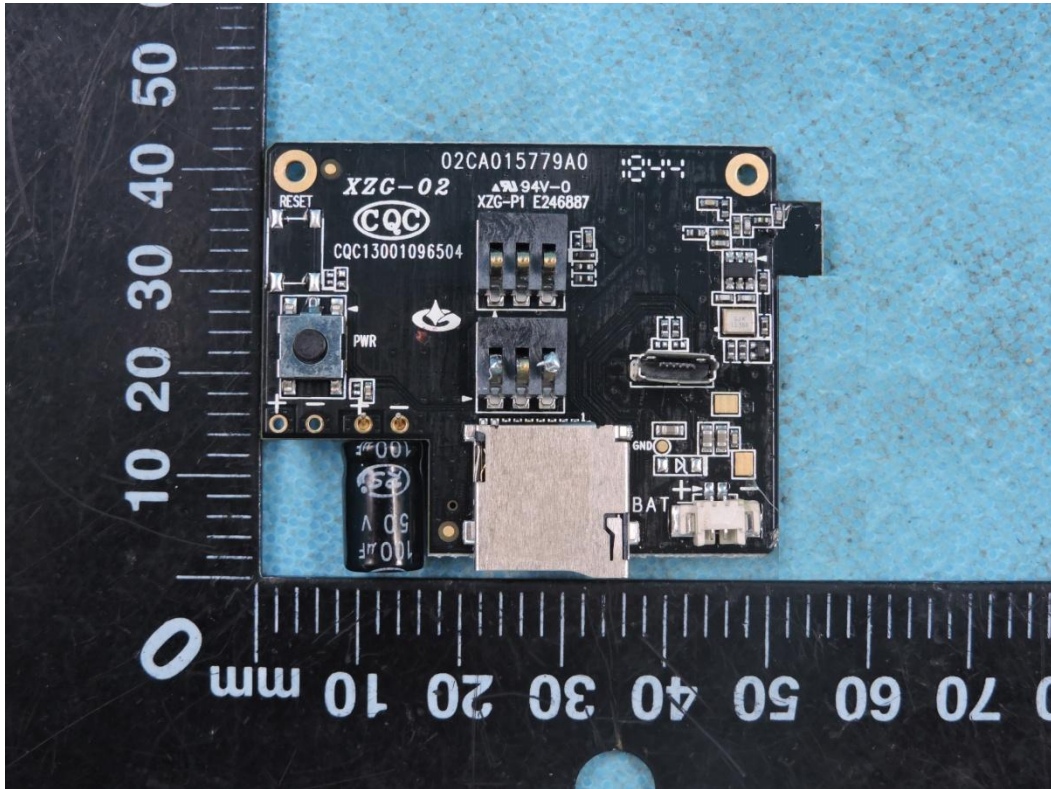

APPENDIX-PHOTOGRAPHS OF EUT CONSTRUCTIONAL DETAILS

FCC ID:2ASH5M5-MI-1080P

Model Name:M5-MI-1080P

Photo 1

Photo 2

Photo 3

Photo 4

Photo 5

Photo 6

Photo 7

Photo 8

Photo 9

Photo 10

Photo 11

Photo 12

Photo 13