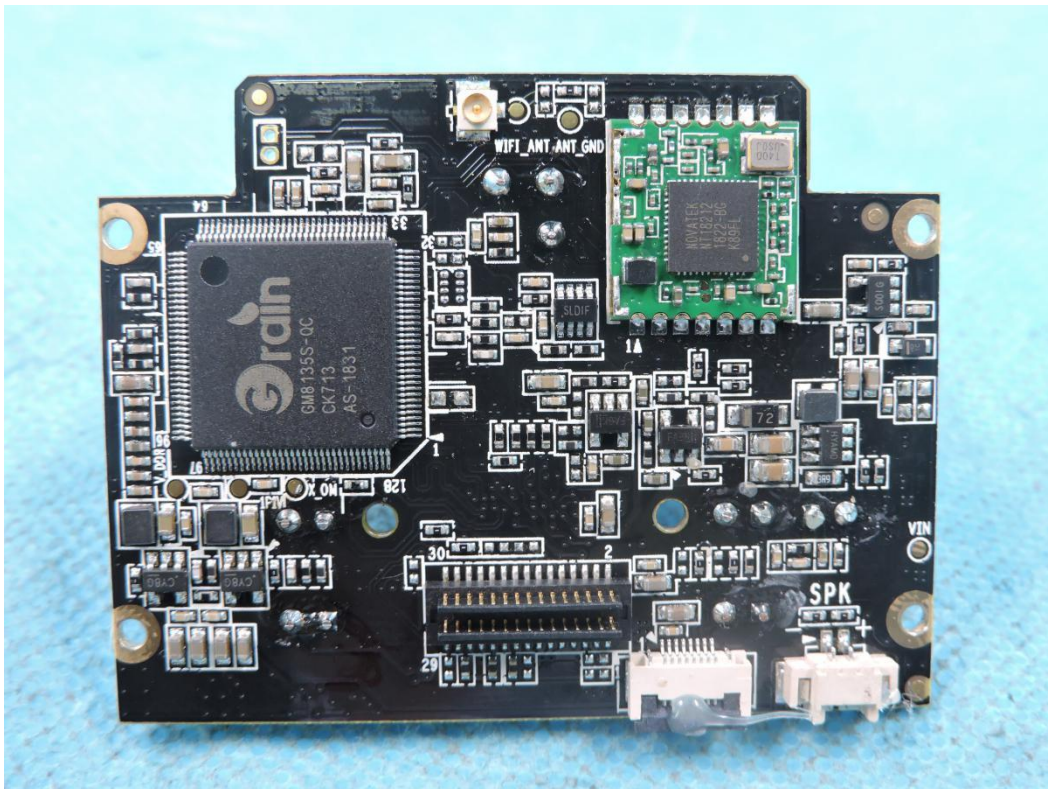

APPENDIX-PHOTOGRAPHS OF EUT CONSTRUCTIONAL DETAILS

FCC ID:2ASH5M5-MI-1080P

Model Name:M5-MI-1080P

Photo 1

Photo 2

Photo 3

Photo 4

Photo 5

Photo 6

Photo 7

Photo 8

Photo 9

Photo 10

Photo 11

Photo 12

Photo 13