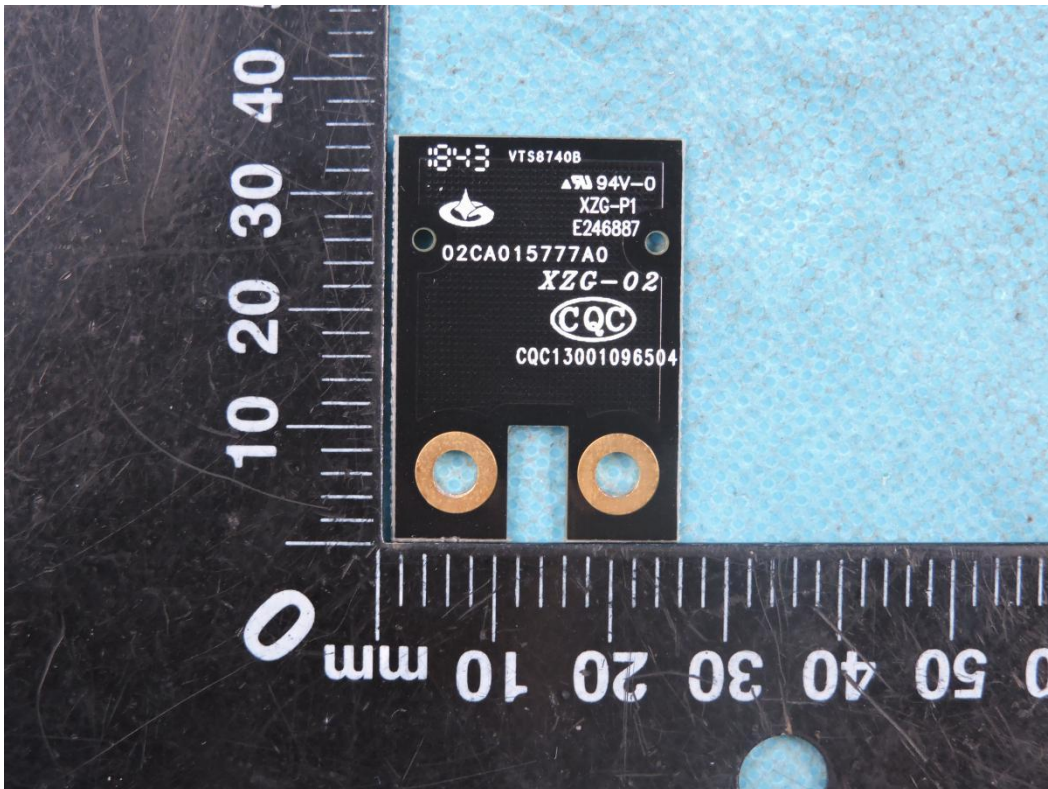

APPENDIX-PHOTOGRAPHS OF EUT CONSTRUCTIONAL DETAILS

FCC ID:2ASH5M5-MI-1080P

Model Name:M5-MI-1080P

Photo 1

Photo 2

Photo 3

Photo 4

Photo 5

Photo 6

Photo 7

Photo 8

Photo 9

Photo 10

Photo 11

Photo 12

Photo 13