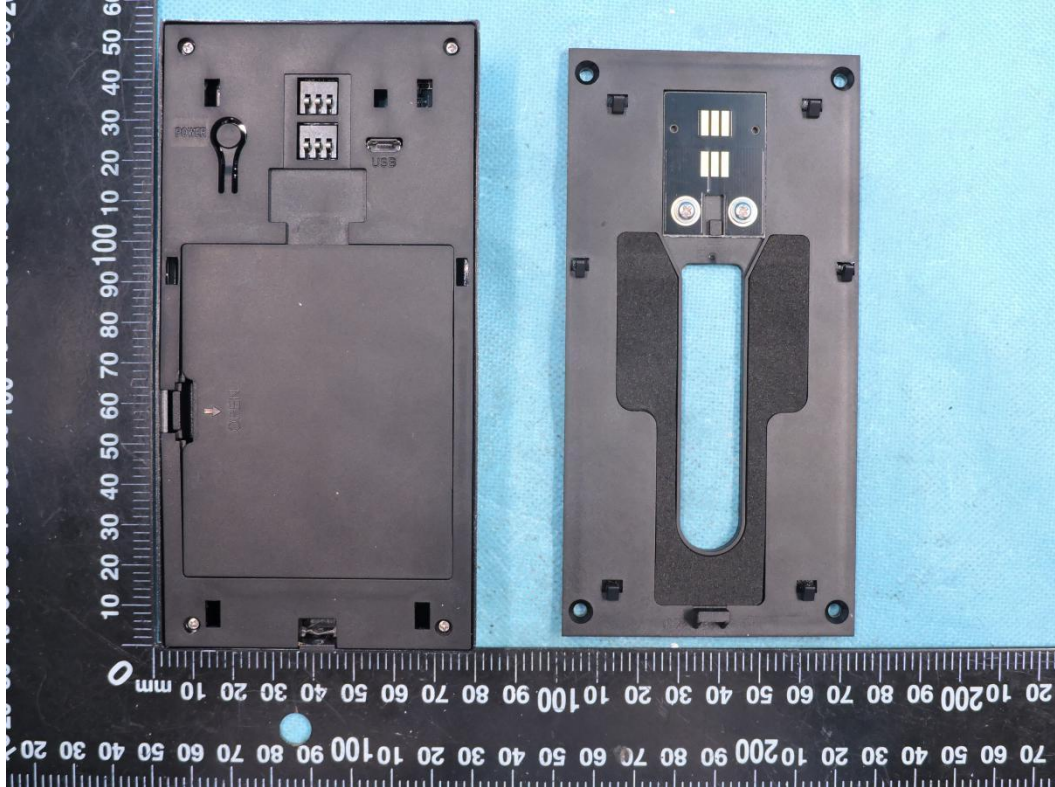

APPENDIX-PHOTOGRAPHS OF EUT CONSTRUCTIONAL DETAILS

FCC ID:2ASH5M5-MI-1080P

Model Name:M5-MI-1080P

Photo 1

Photo 2

Photo 3

Photo 4

Photo 5

Photo 6

Photo 7

Photo 8

Photo 9

Photo 10

Photo 11

Photo 12

Photo 13