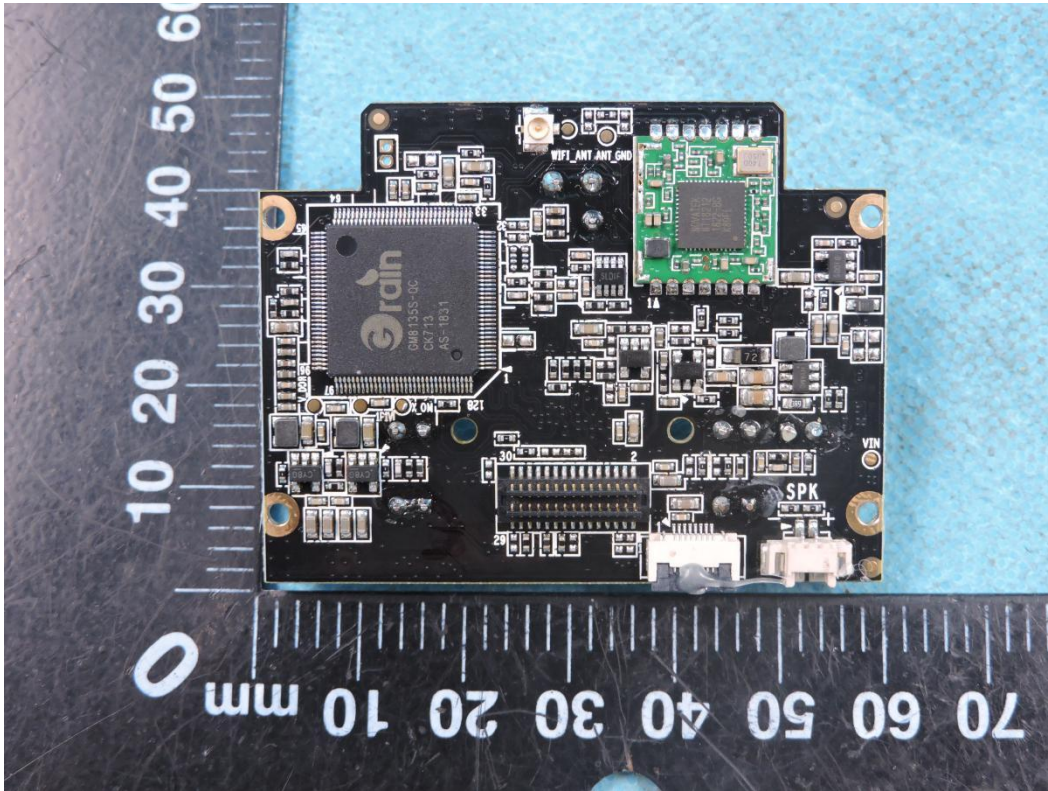

APPENDIX-PHOTOGRAPHS OF EUT CONSTRUCTIONAL DETAILS

FCC ID:2ASH5M5-MI-1080P

Model Name:M5-MI-1080P

Photo 1

Photo 2

Photo 3

Photo 4

Photo 5

Photo 6

Photo 7

Photo 8

Photo 9

Photo 10

Photo 11

Photo 12

Photo 13