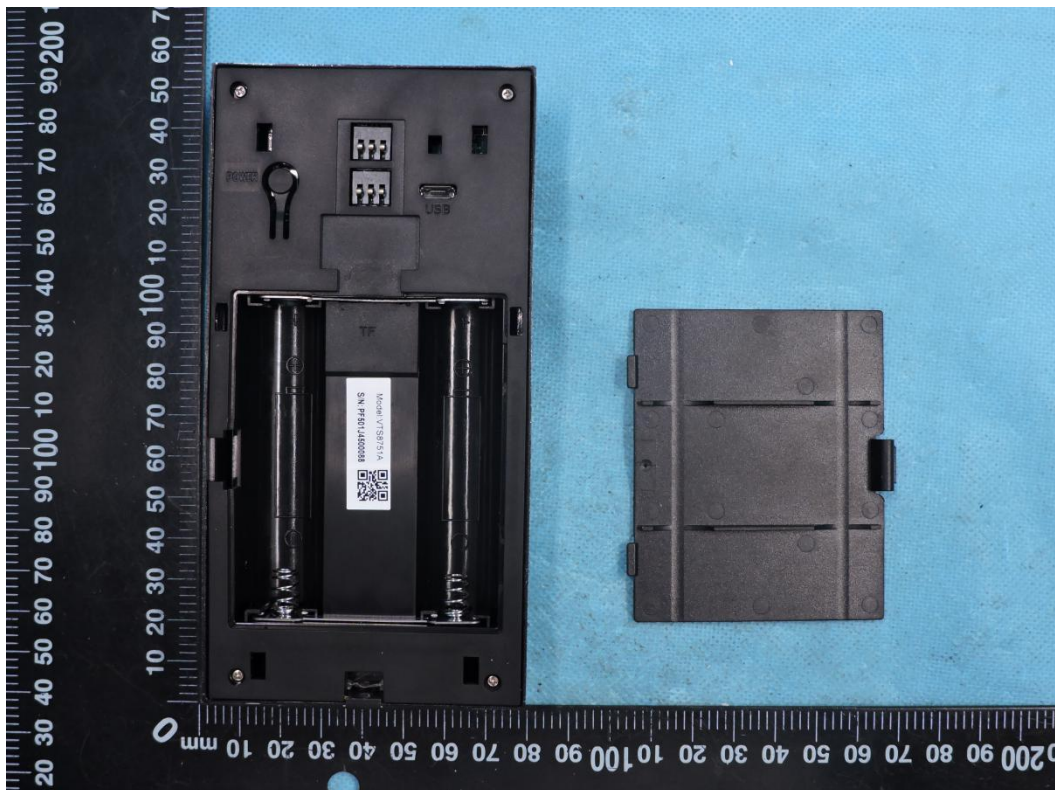

APPENDIX-PHOTOGRAPHS OF EUT CONSTRUCTIONAL DETAILS

FCC ID:2ASH5M5-MI-1080P

Model Name:M5-MI-1080P

Photo 1

Photo 2

Photo 3

Photo 4

Photo 5

Photo 6

Photo 7

Photo 8

Photo 9

Photo 10

Photo 11

Photo 12

Photo 13