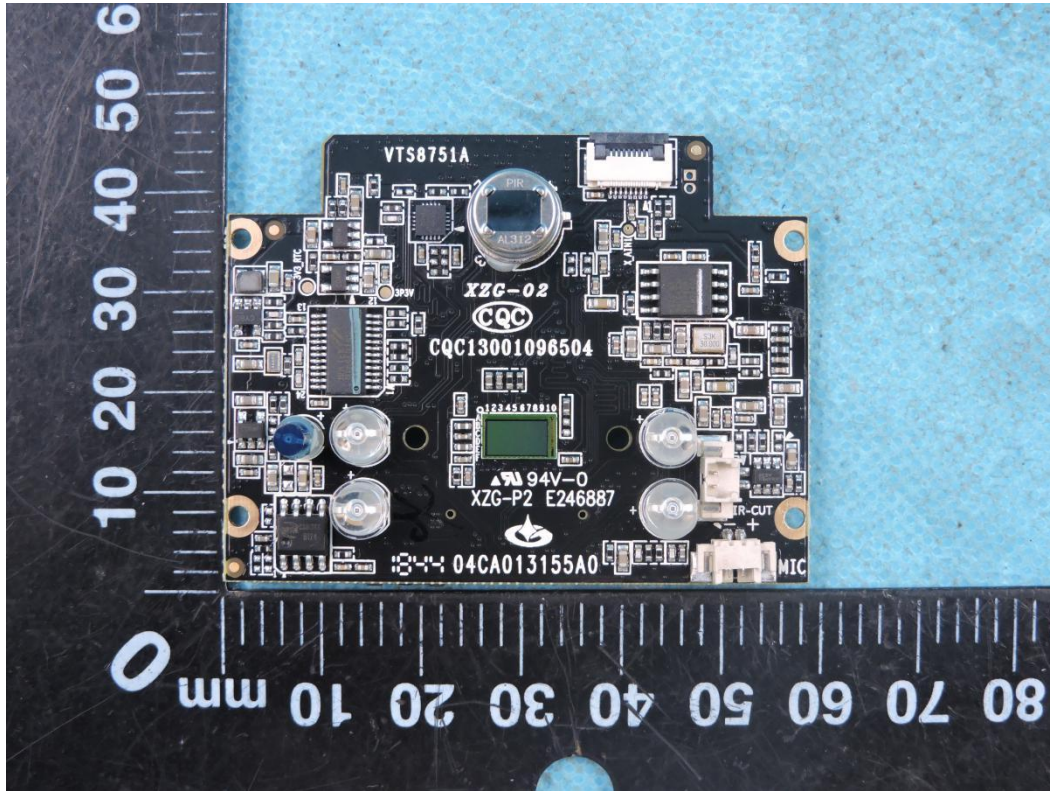

APPENDIX-PHOTOGRAPHS OF EUT CONSTRUCTIONAL DETAILS

FCC ID:2ASH5M5-MI-1080P

Model Name:M5-MI-1080P

Photo 1

Photo 2

Photo 3

Photo 4

Photo 5

Photo 6

Photo 7

Photo 8

Photo 9

Photo 10

Photo 11

Photo 12

Photo 13