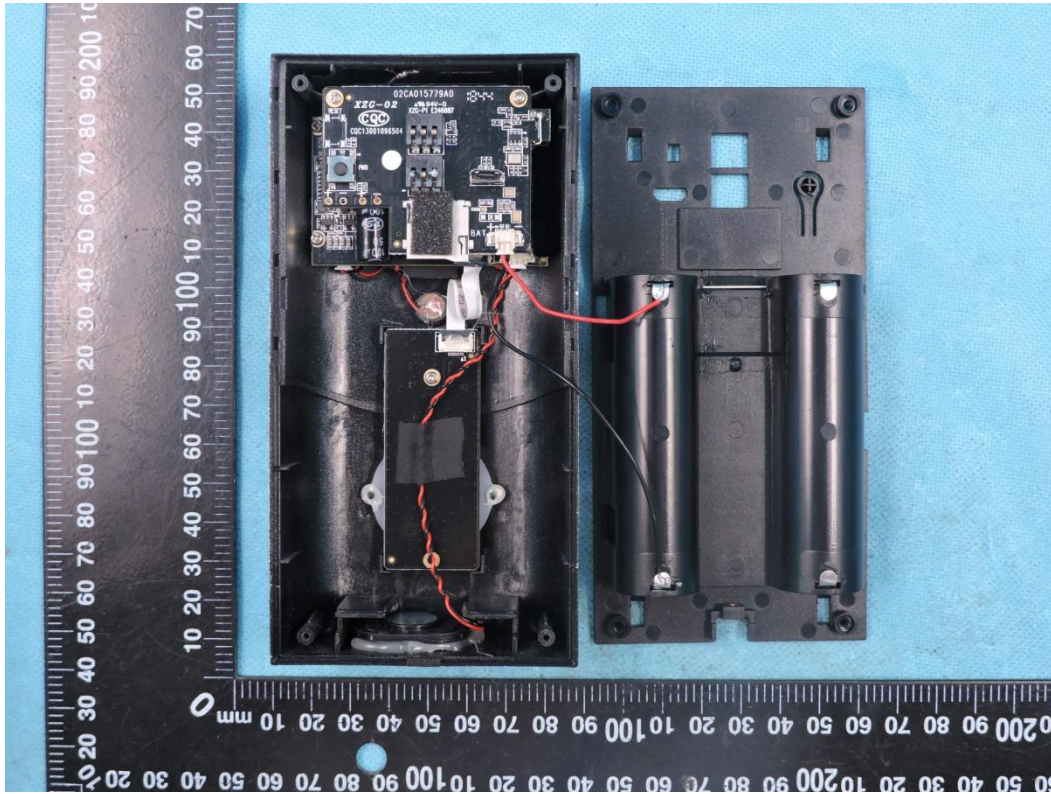

APPENDIX-PHOTOGRAPHS OF EUT CONSTRUCTIONAL DETAILS

FCC ID:2ASH5M5-MI-1080P

Model Name:M5-MI-1080P

Photo 1

Photo 2

Photo 3

Photo 4

Photo 5