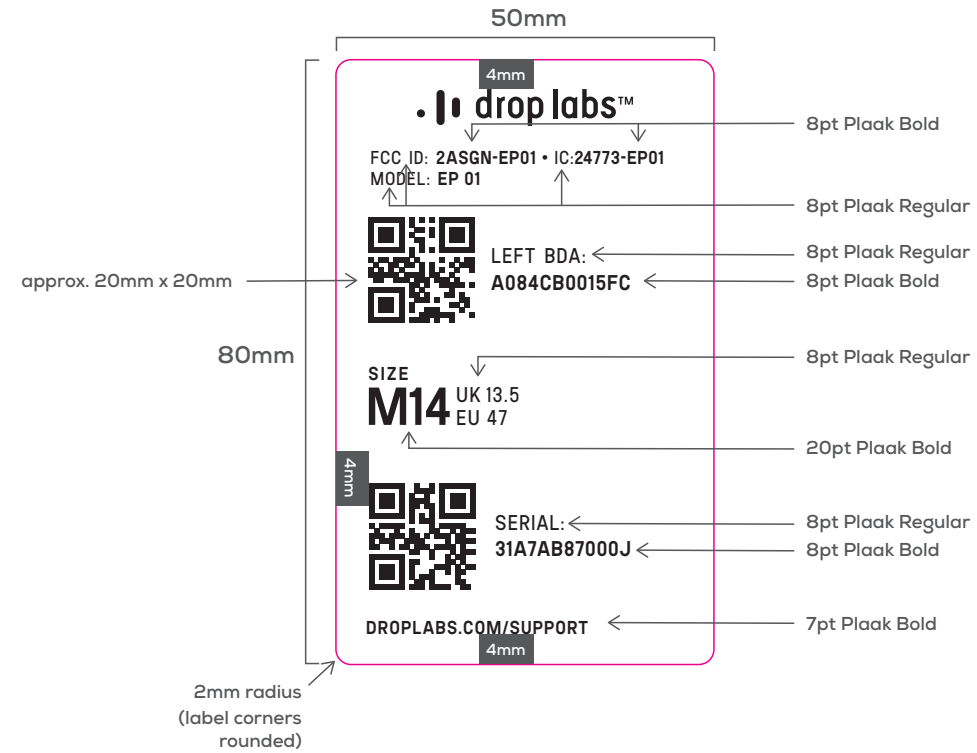

STROBEL LABEL

ARTWORK: **D-ART-00006-02** | 2019.07.24

SIZE: **50MM X 80MM**

CORNER RADIUS: **2MM**

PAPER: **BRIGHT WHITE, COATED, MATTE FINISH**

INK COLORS: **BLACK**

LEGEND:

 Dieline

VERSION HISTORY

DATE	REVISION	CHANGES	AUTHORIZATION	REMARKS
2019.07.23	01	First EP 01 PV release	Tyson Hubley	
2019.07.24	02	Changed IC ID format and added Model	Tyson Hubley	

LEGEND:

 Dieline (do not print)

ARTWORK

printable
artwork

P/N: M-LAB-00006

specification

Location: Label placed inside both shoes under the sock liner.