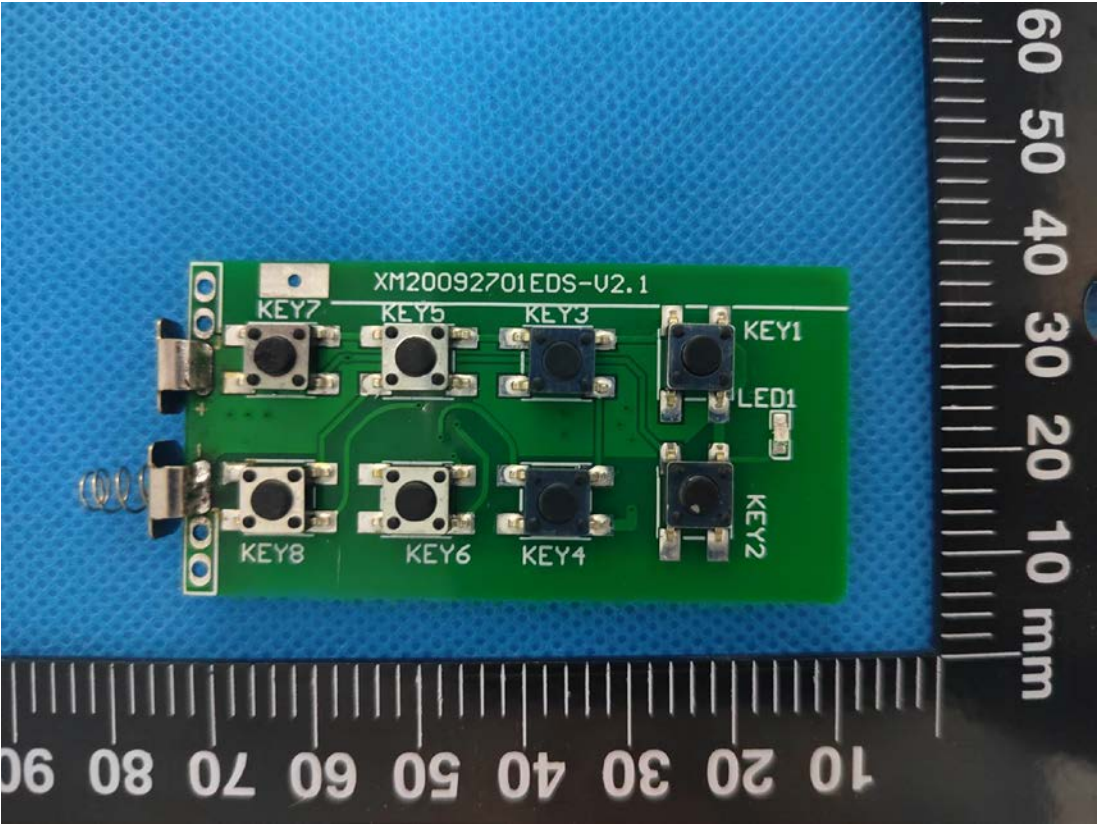

**EXHIBIT C - EUT INTERNAL PHOTOGRAPHS**

Model: MF18812

Antenna

Model: MF18805