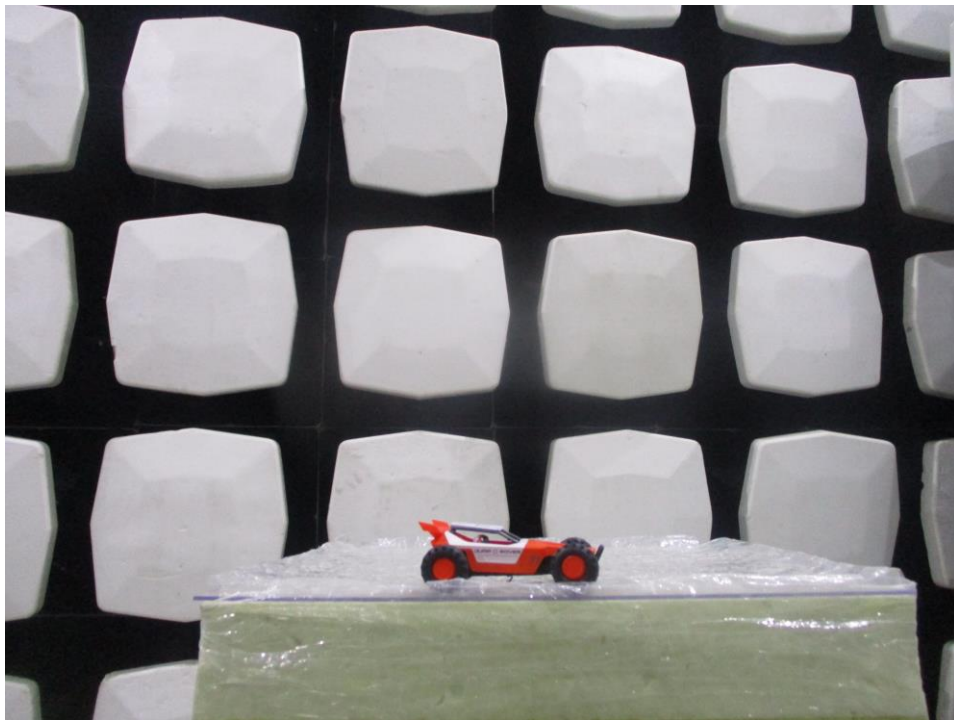

## RADIATED PHOTOS

Up to 1GHz  
(EUT was placed in the centre of the turntable)

Above 1GHz

**(EUT was placed in the centre of the turntable)**