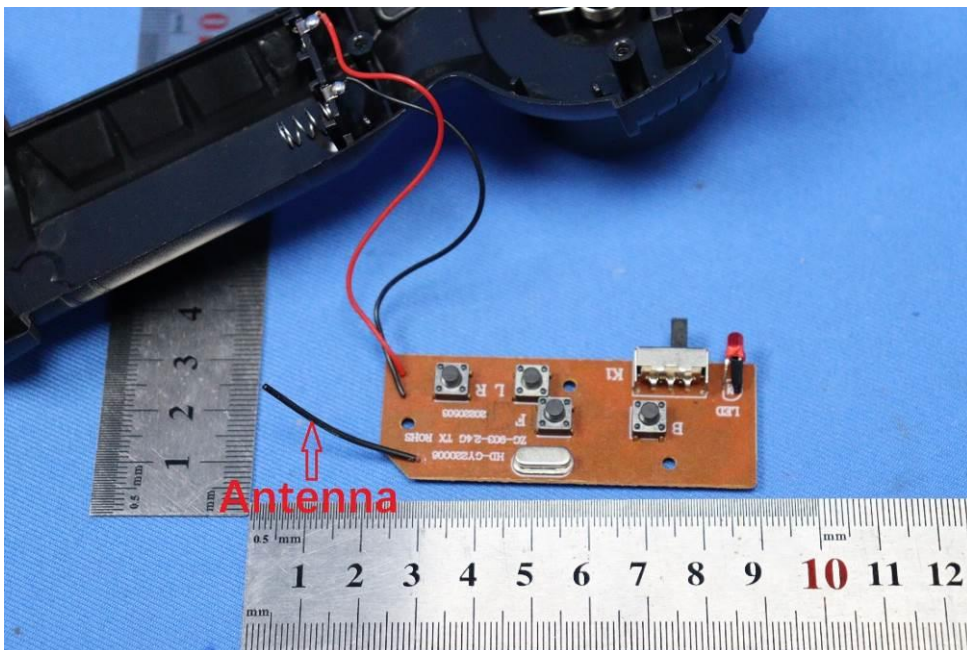

Internal Photos  
for SZCR2306001911AT  
FCC ID: 2ASGE9042023

## EUT Constructional Details (EUT Photos)

- End of the Appendix -