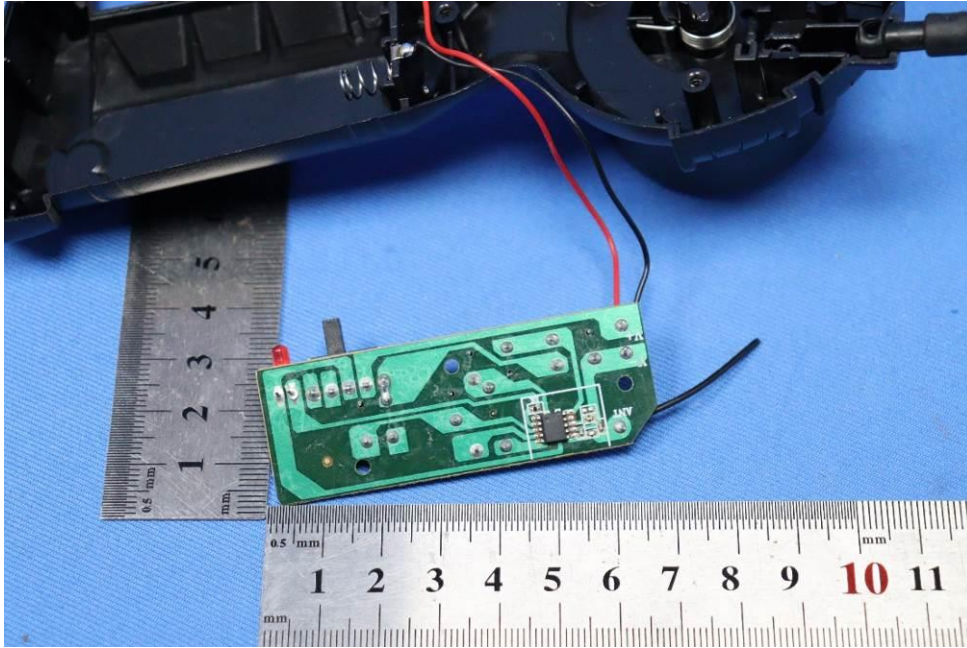

Internal Photos  
for SZCR2306001911AT  
FCC ID: 2ASGE9042023

## EUT Constructional Details (EUT Photos)

- End of the Appendix -