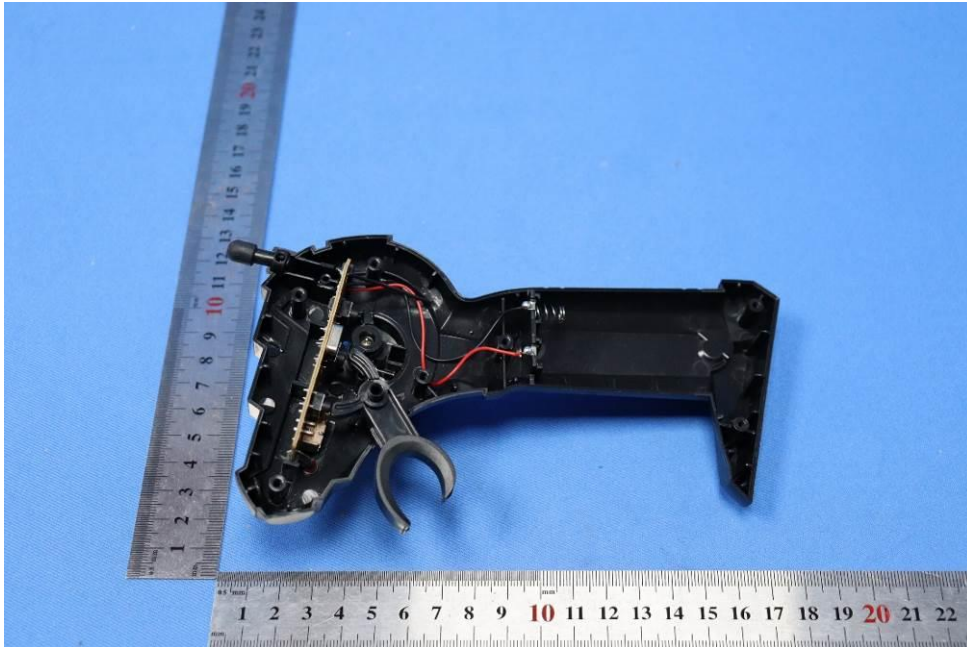

Internal Photos  
for SZCR2306001911AT  
FCC ID: 2ASGE9042023

## EUT Constructional Details (EUT Photos)

- End of the Appendix -