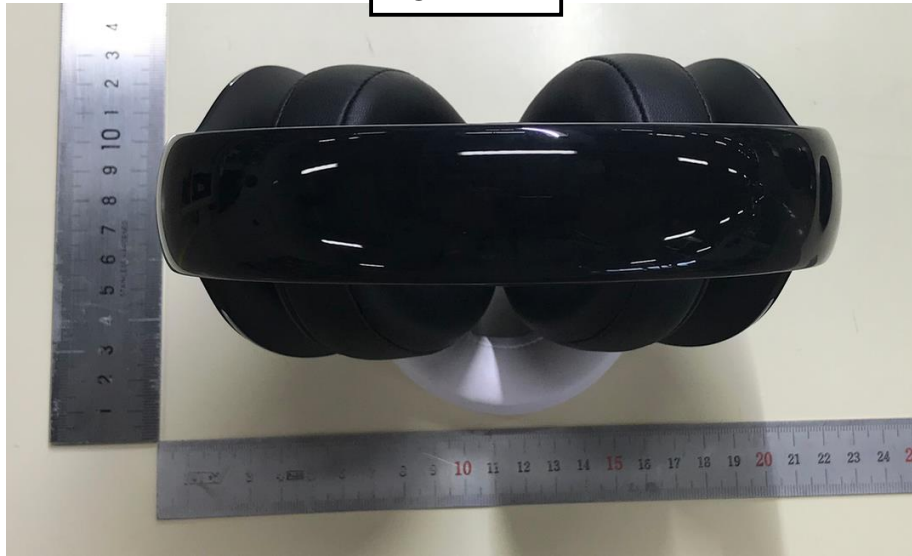

The physical size: 198 mm(L)X 175 mm(W)X 86 mm(H)
Weight : 365 g

FRONT VIEW

REAR VIEW

SIDE VIEW (RIGHT)

SIDE VIEW (LEFT)

TOP VIEW

BOTTOM VIEW