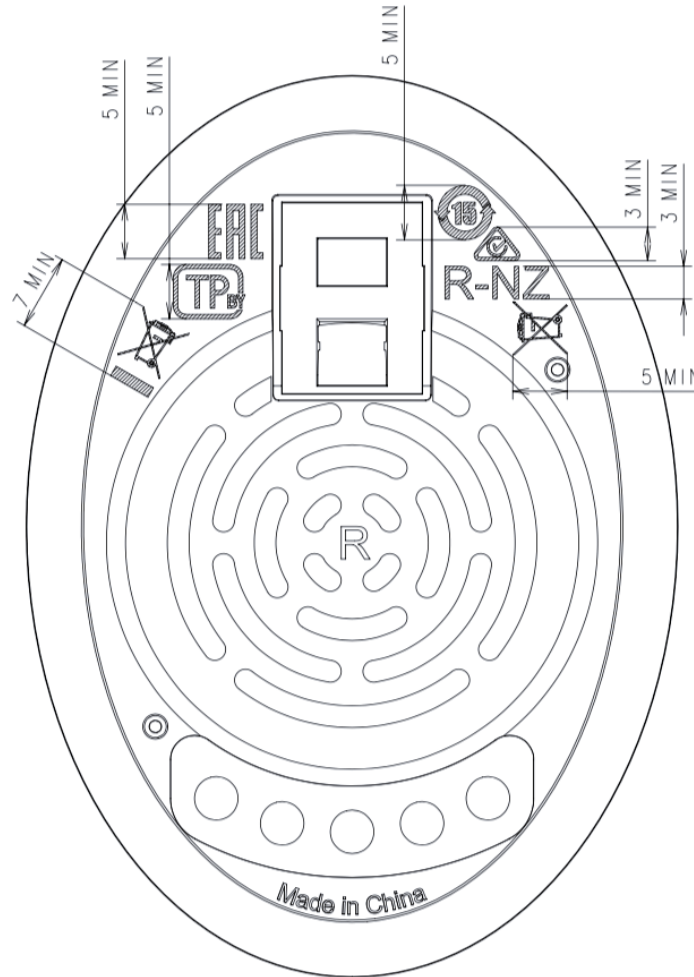

LABEL LAYOUT (LASER MARKING)

Unit:mm

Marking Left side

Marking Right side (Bottom)

Marking Right side (Top)

LABEL POSITION (Behind Earpad)