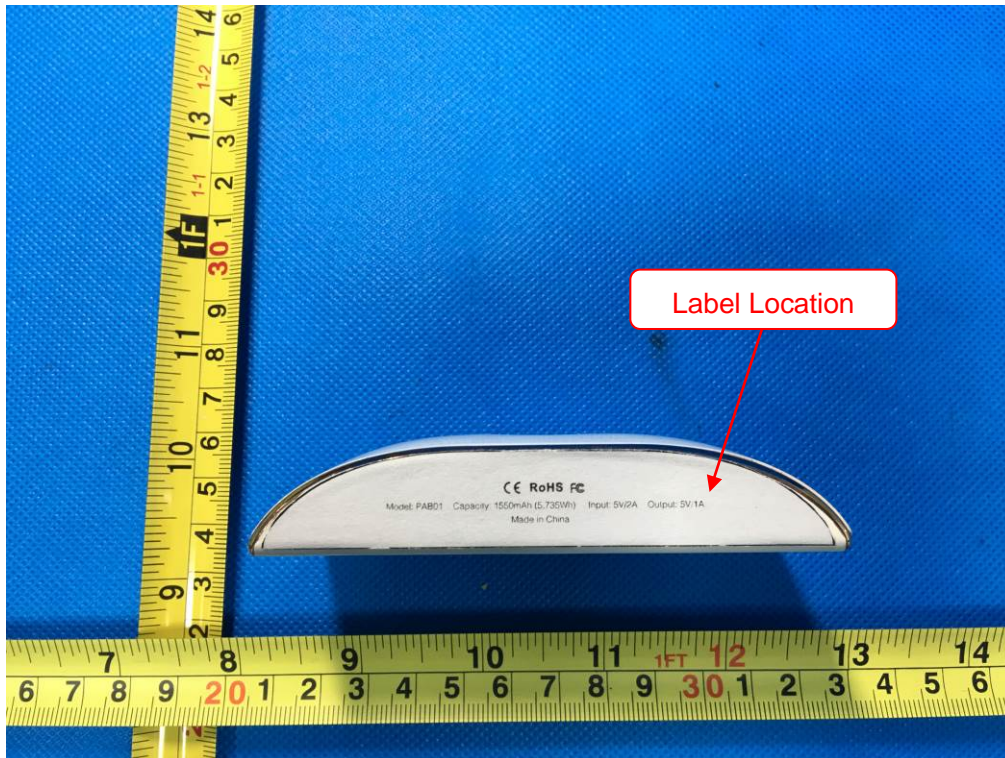

Label and Location

PAB AND BANK
Model No.: PAB01
FCC ID : 2ASG6-PAB01
CE FC

Size: L: 2.0cm*W: 1.5cm

Material: Tagboard

Glue: adhesive sticker

Font color: Black

Label color: White