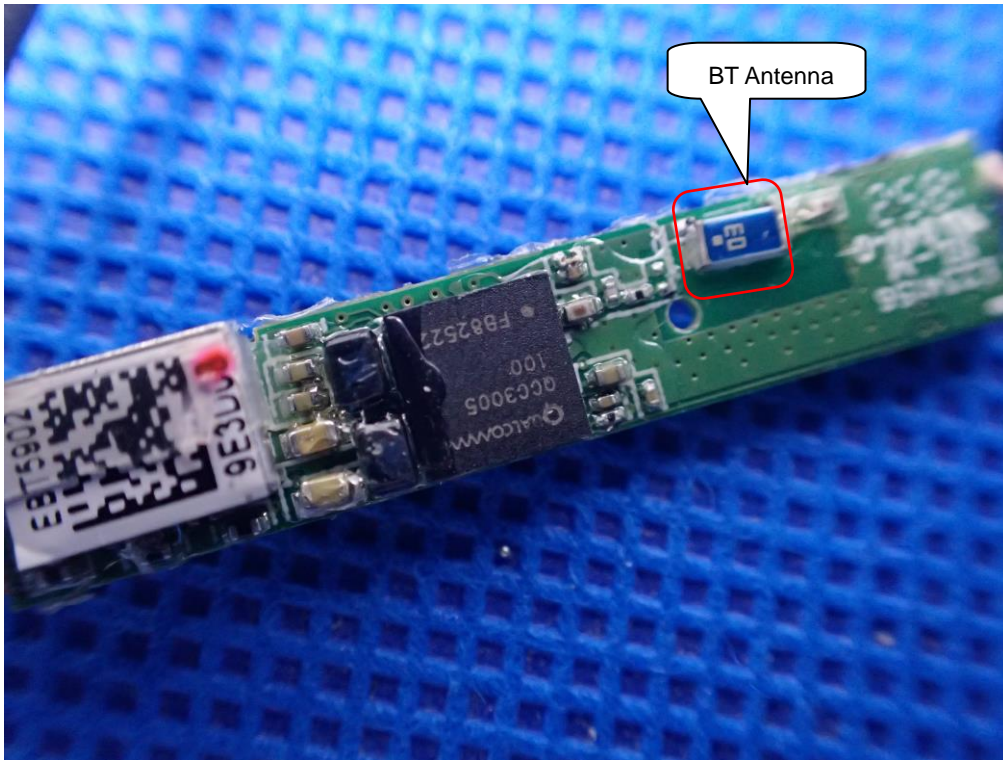

Internal Photos

Each model comes in two colors
OPEN VIEW OF EUT

VIEW OF BATTERY

INTERNAL VIEW OF EUT-1

INTERNAL VIEW OF EUT-2

INTERNAL VIEW OF EUT-3

BTT-2X (Gunmetal)

OPEN VIEW OF EUT

VIEW OF BATTERY

INTERNAL VIEW OF EUT-1

INTERNAL VIEW OF EUT-2

INTERNAL VIEW OF EUT-3

BTS-2X(Midnight)
OPEN VIEW OF EUT

VIEW OF BATTERY

INTERNAL VIEW OF EUT-1

INTERNAL VIEW OF EUT-2