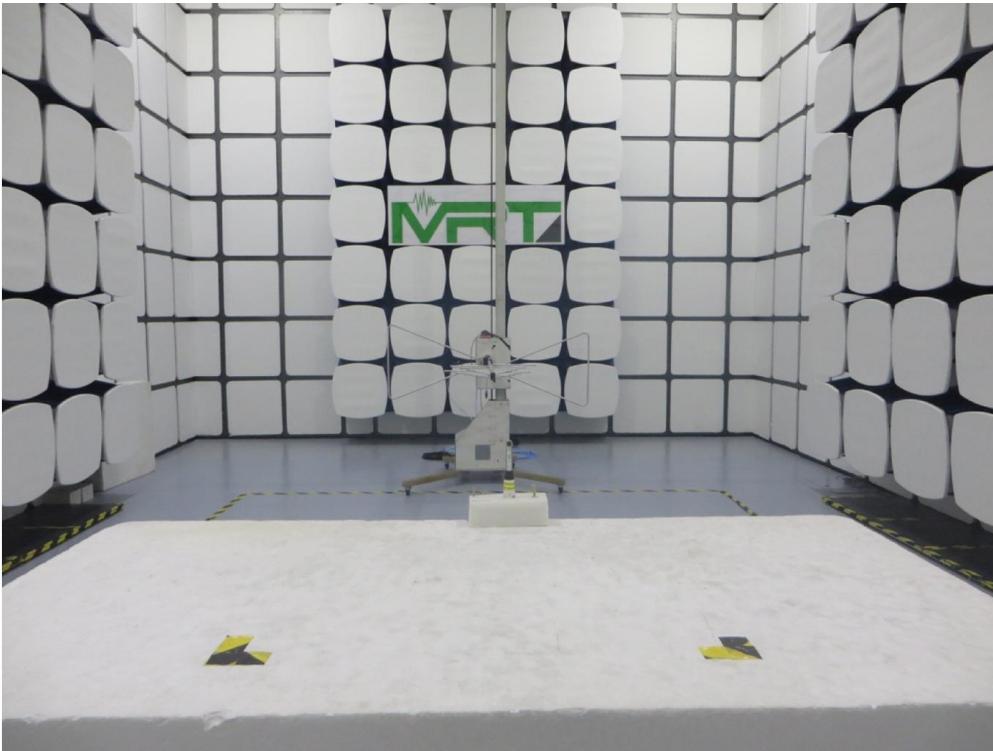

## Test Setup Photograph

Description: Front View of Conducted Emission Test Setup for Power Port

Description: Back View of Conducted Emission Test Setup for Power Port

Description: Radiated Spurious Emission Test Setup for Below 1GHz

Description: Radiated Spurious Emission Test Setup for above 1GHz

## SAR Test Setup Photograph

Description: Extremity Front with 0mm gap

Description: Extremity Back with 0mm gap

Description: Extremity Left with 0mm gap

Description: Extremity Right with 0mm gap