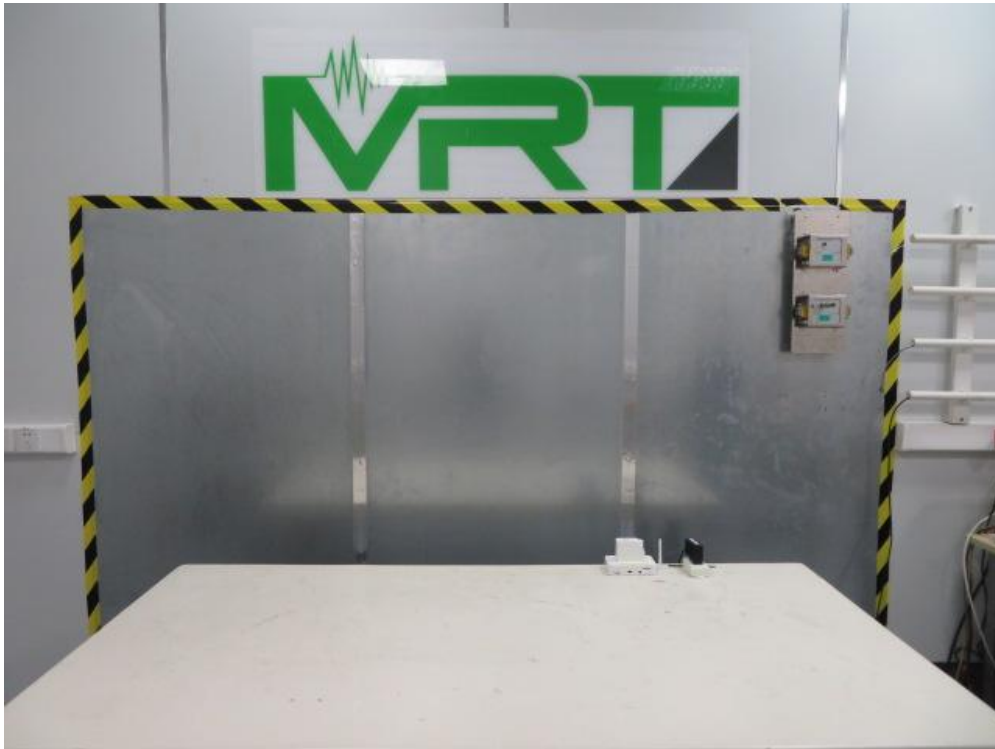

Test Setup Photograph

Description: Front View of Conducted Emission Test Setup for Power Port

Description: Back View of Conducted Emission Test Setup for Power Port

Description: Radiated Spurious Emission Test Setup for Below 1GHz

Description: Radiated Spurious Emission Test Setup for Above 1GHz