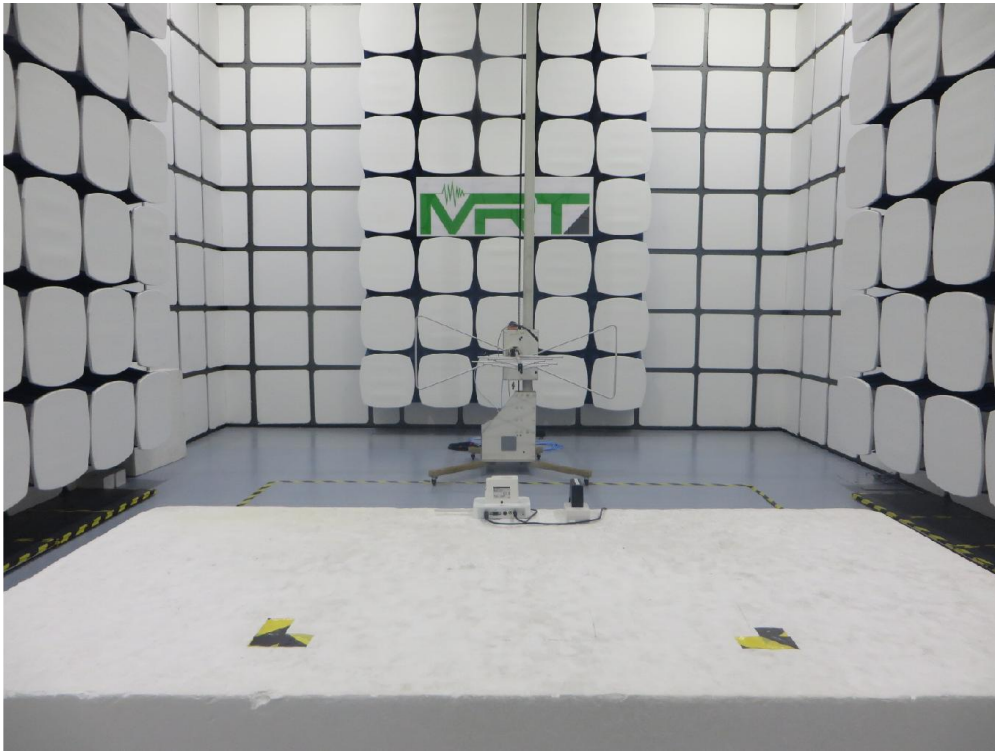

Test Setup Photograph

Description: Front View of Conducted Emission Test Setup for Power Port

Description: Back View of Conducted Emission Test Setup for Power Port

Description: Radiated Spurious Emission Test Setup for Below 1GHz

Description: Radiated Spurious Emission Test Setup for Above 1GHz