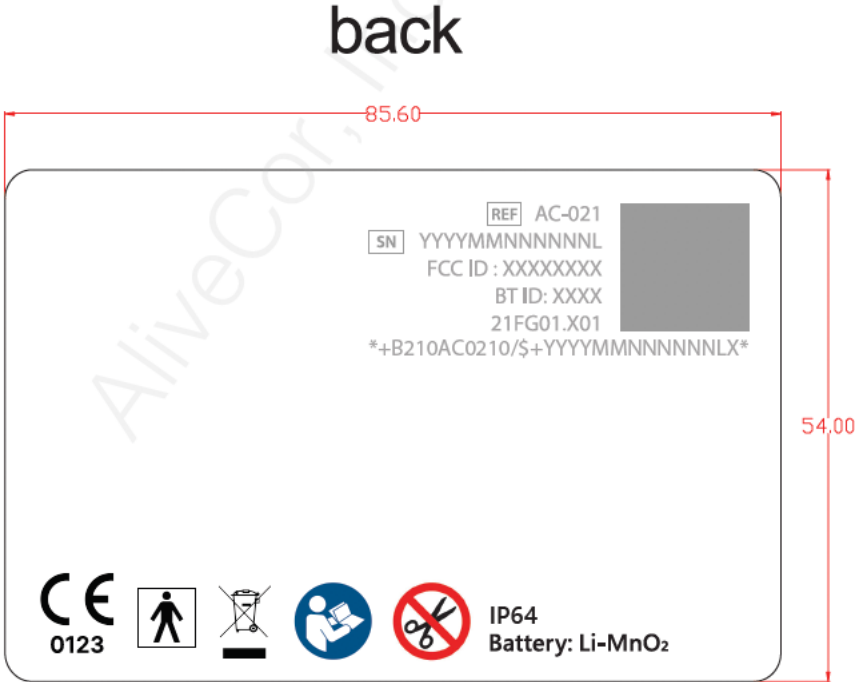

Exhibit: FCC ID label format and label location

Replace “XXXXXXX” with:
FCC ID: 2ASFFAC021
ISED ID: 25747-AC021

Location: The FCC ID and ISED ID are located on the back of the card on the top right portion along with other identifying information.