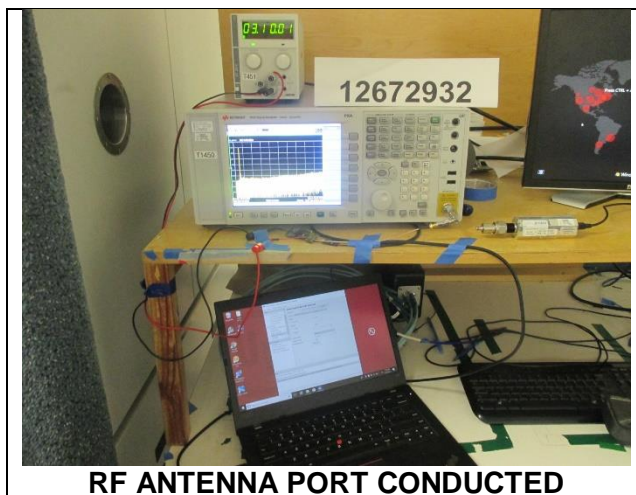

10. SETUP PHOTOS

ANTENNA PORT

RADIATED RF MEASUREMENT SETUP

BELOW 30MHz (FRONT)

BELOW 30MHz (BACK)

BELOW 1GHz (FRONT)

BELOW 1GHz (BACK)

ABOVE 1GHz (FRONT)