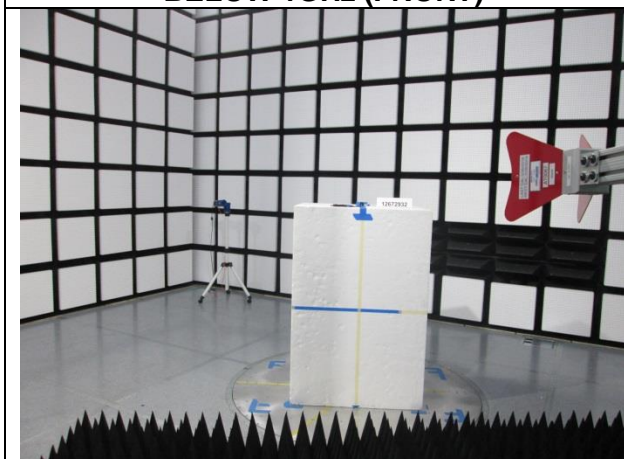

10. SETUP PHOTOS

ANTENNA PORT

RADIATED RF MEASUREMENT SETUP

BELOW 30MHz (FRONT)

BELOW 30MHz (BACK)

BELOW 1GHz (FRONT)

BELOW 1GHz (BACK)

ABOVE 1GHz (FRONT)