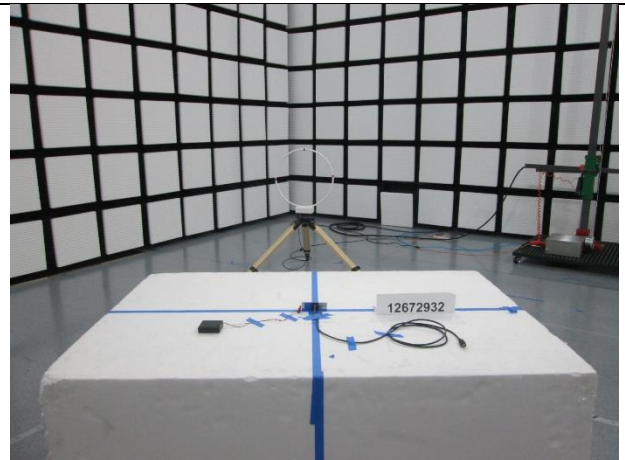

10. SETUP PHOTOS

ANTENNA PORT

RADIATED RF MEASUREMENT SETUP

BELOW 30MHz (FRONT)

BELOW 30MHz (BACK)

BELOW 1GHz (FRONT)

BELOW 1GHz (BACK)

ABOVE 1GHz (FRONT)