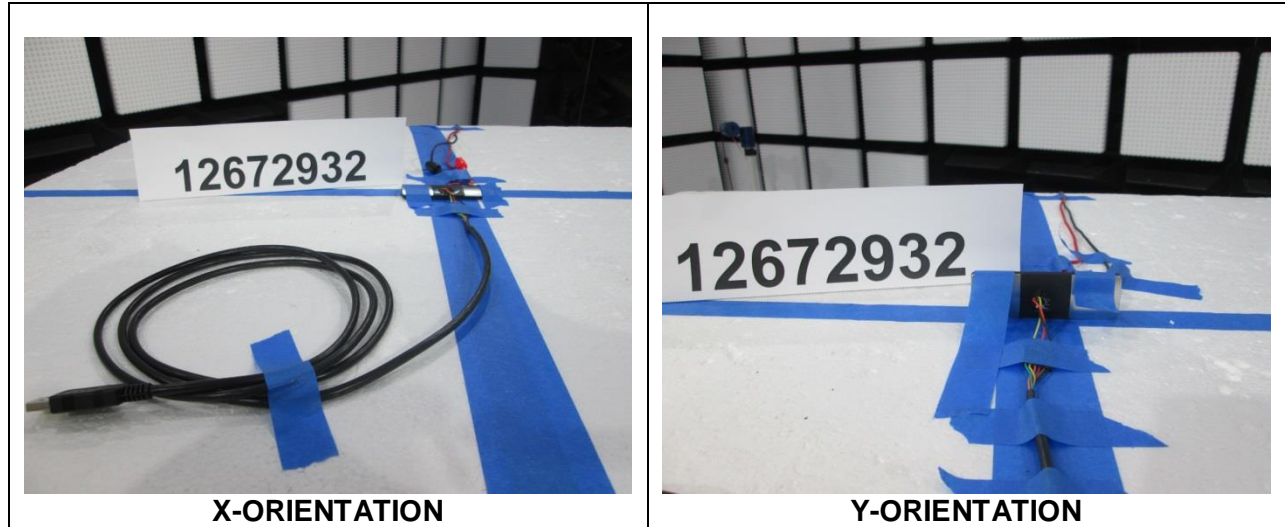

ORIENTATIONS

END OF REPORT