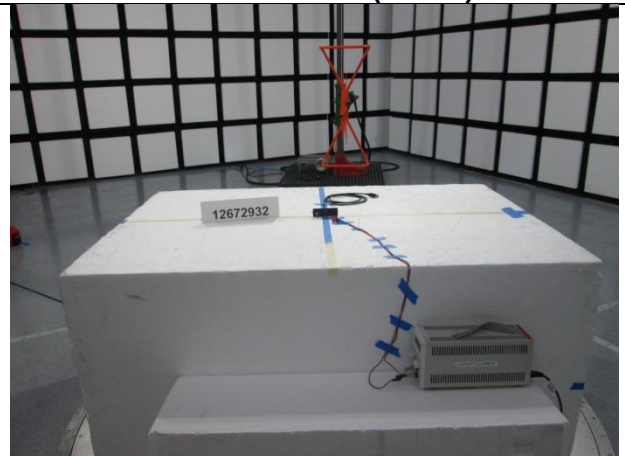

10. SETUP PHOTOS

ANTENNA PORT

RADIATED RF MEASUREMENT SETUP

BELOW 30MHz (FRONT)

BELOW 30MHz (BACK)

BELOW 1GHz (FRONT)

BELOW 1GHz (BACK)

ABOVE 1GHz (FRONT)