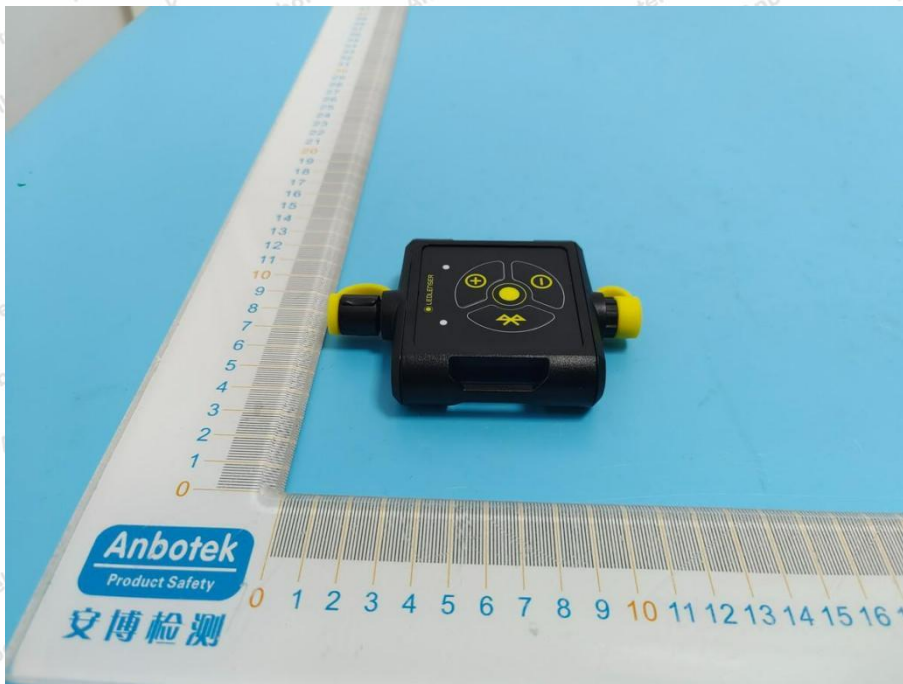

Shenzhen Anbotek Compliance Laboratory Limited

Address: 1/F., Building D, Sogood Science and Technology Park, Sanwei Community, Hangcheng Street, Bao'an District, Shenzhen, Guangdong, China.
Tel: (86) 0755-26066440 Fax: (86) 0755-26014772 Email: service@anbotek.com

Hotline

400-003-0500

www.anbotek.com.cn