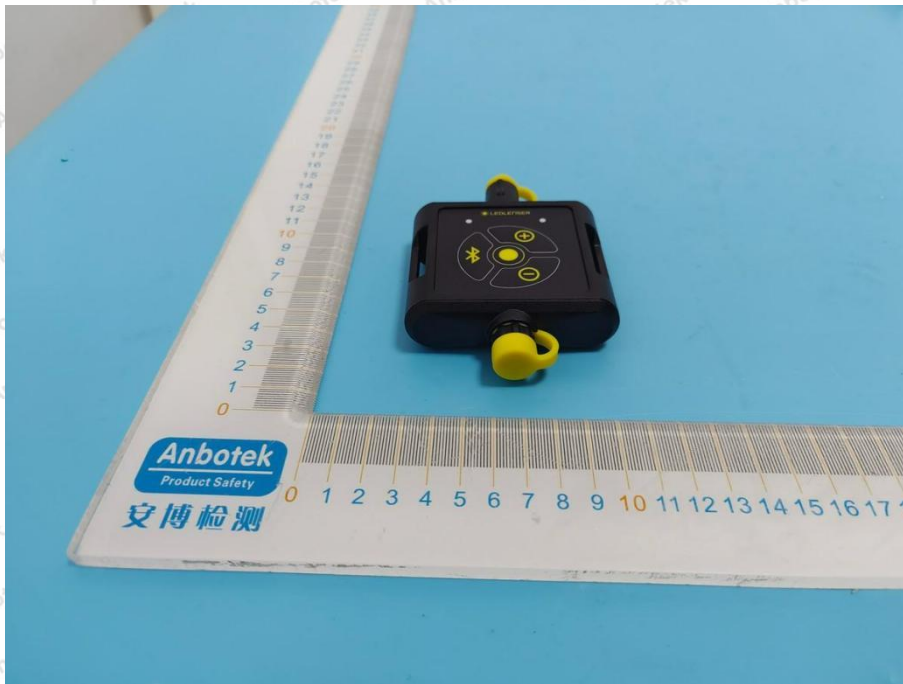

Appendix II -- External Photograph

Shenzhen Anbotek Compliance Laboratory Limited

Address: 1/F., Building D, Sogood Science and Technology Park, Sanwei Community, Hangcheng Street, Bao'an District, Shenzhen, Guangdong, China.
Tel: (86) 0755-26066440 Fax: (86) 0755-26014772 Email: service@anbotek.com