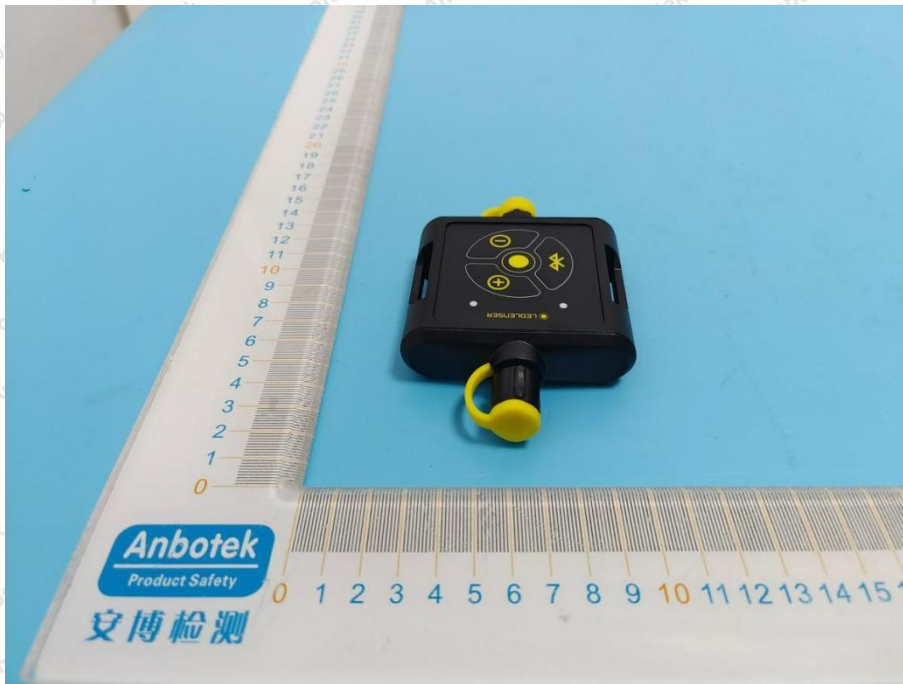

Shenzhen Anbotek Compliance Laboratory Limited

Address: 1/F., Building D, Sogood Science and Technology Park, Sanwei Community, Hangcheng Street, Bao'an District, Shenzhen, Guangdong, China.
Tel: (86) 0755-26066440 Fax: (86) 0755-26014772 Email: service@anbotek.com

Hotline

400-003-0500

www.anbotek.com.cn