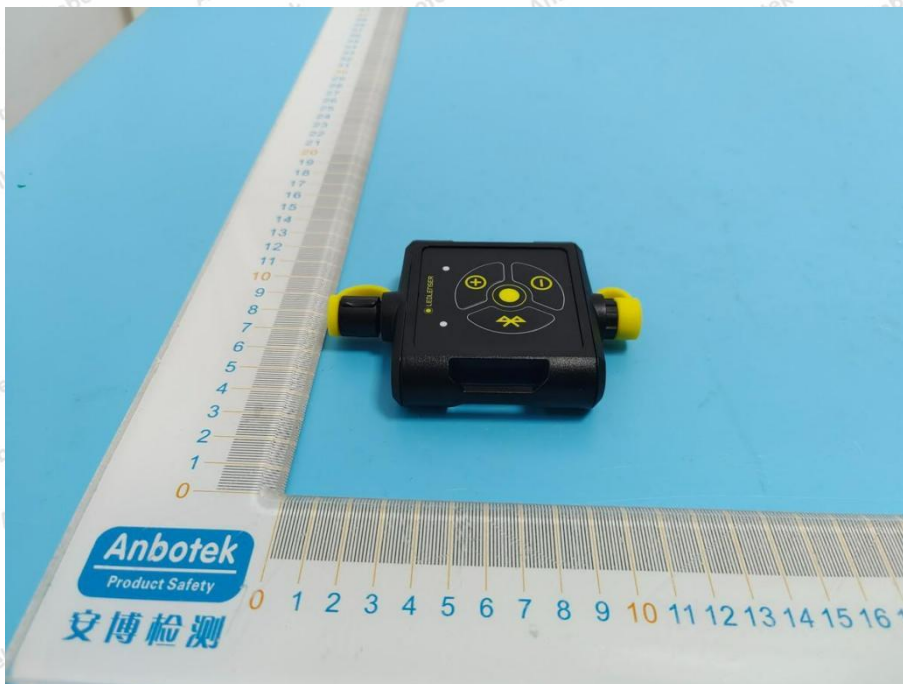

Shenzhen Anbotek Compliance Laboratory Limited

Address: 1/F., Building D, Sogood Science and Technology Park, Sanwei Community, Hangcheng Street, Bao'an District, Shenzhen, Guangdong, China.
Tel: (86) 0755-26066440 Fax: (86) 0755-26014772 Email: service@anbotek.com

Hotline
400-003-0500
www.anbotek.com.cn