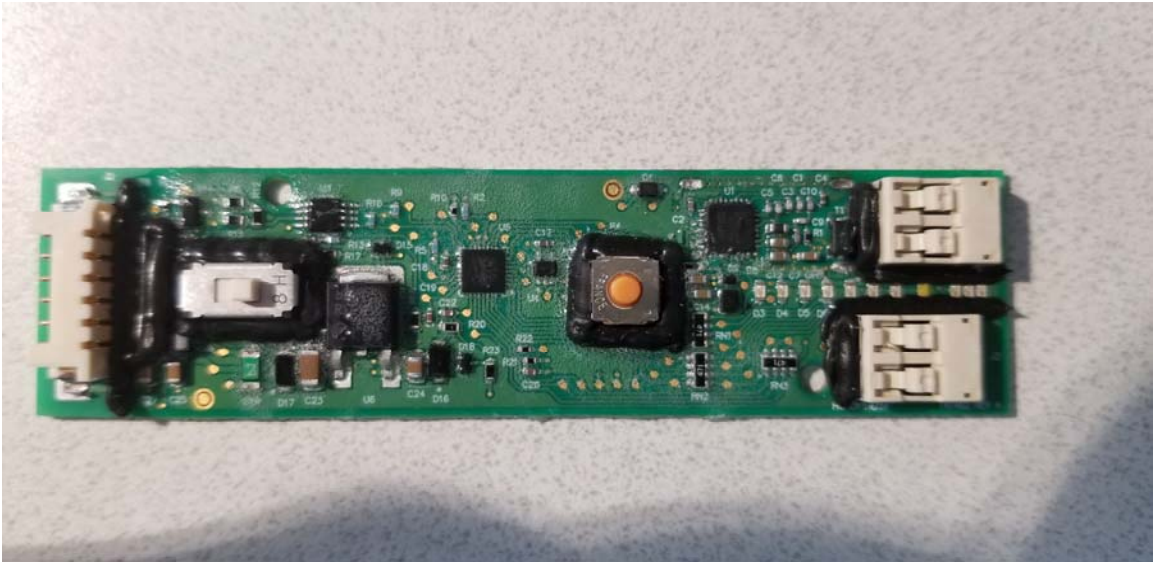

Internal Photos: FCC ID: 2ASER-SMARTSYNC and IC: 24739-SMARTSYNC

Torch Head RFID Front with Antenna

Torch Head RFID Rear with Antenna

Torch Head RFID Front

Torch Head RFID Rear

Module No Shield (141463)

Module No Shield (141466)