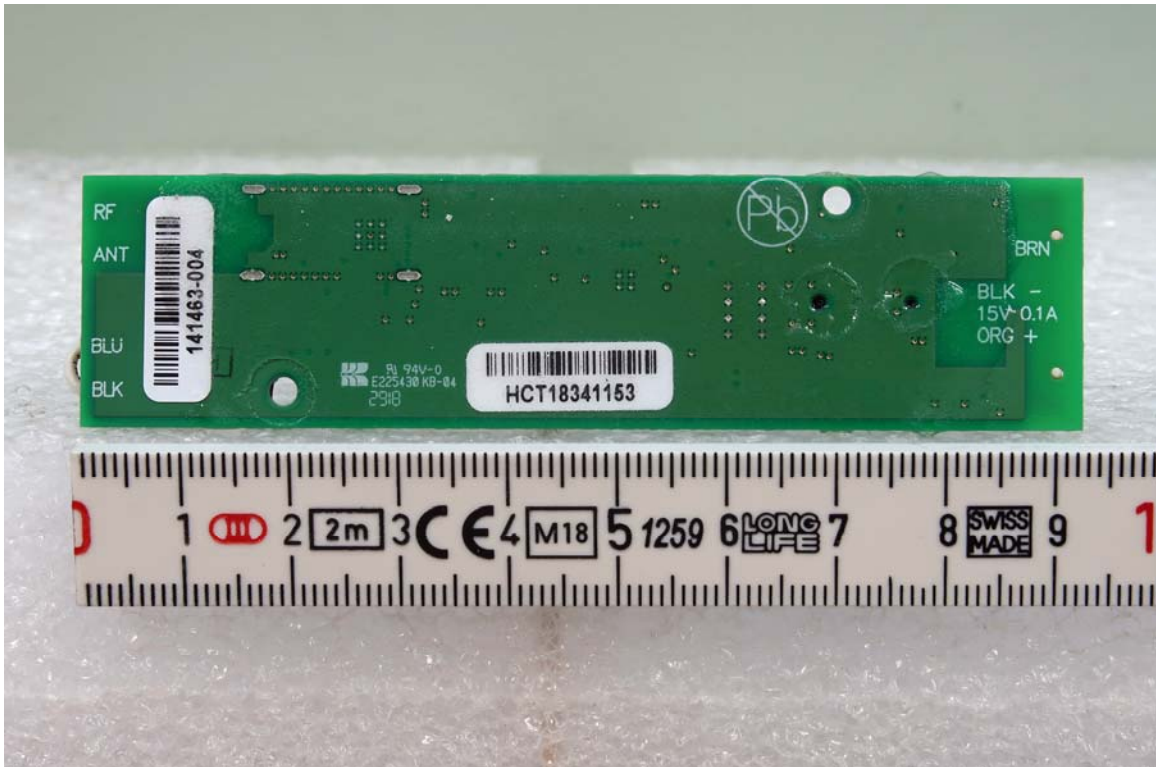

Internal Photos: FCC ID: 2ASER-SMARTSYNC and IC: 24739-SMARTSYNC

Torch Head RFID Front with Antenna

Torch Head RFID Rear with Antenna

Torch Head RFID Front

Torch Head RFID Rear

Module No Shield (141463)

Module No Shield (141466)