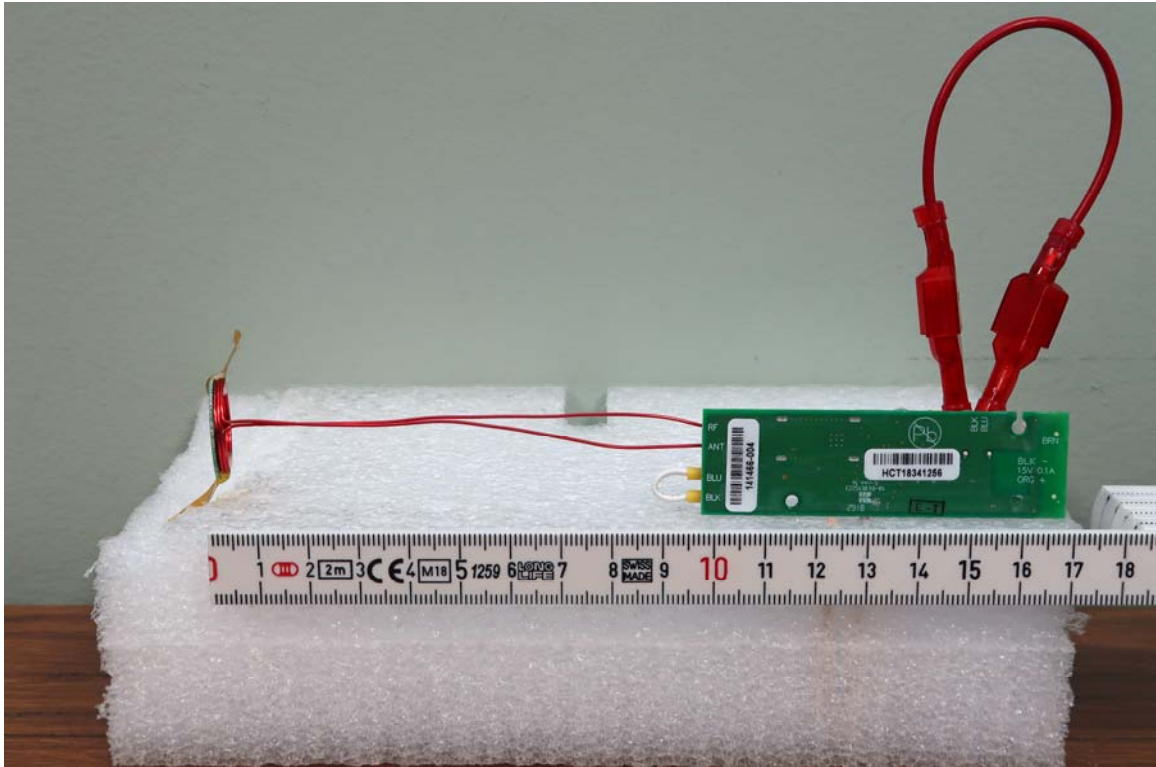

Internal Photos: FCC ID: 2ASER-SMARTSYNC and IC: 24739-SMARTSYNC

Torch Head RFID Front with Antenna

Torch Head RFID Rear with Antenna

Torch Head RFID Front

Torch Head RFID Rear

Module No Shield (141463)

Module No Shield (141466)