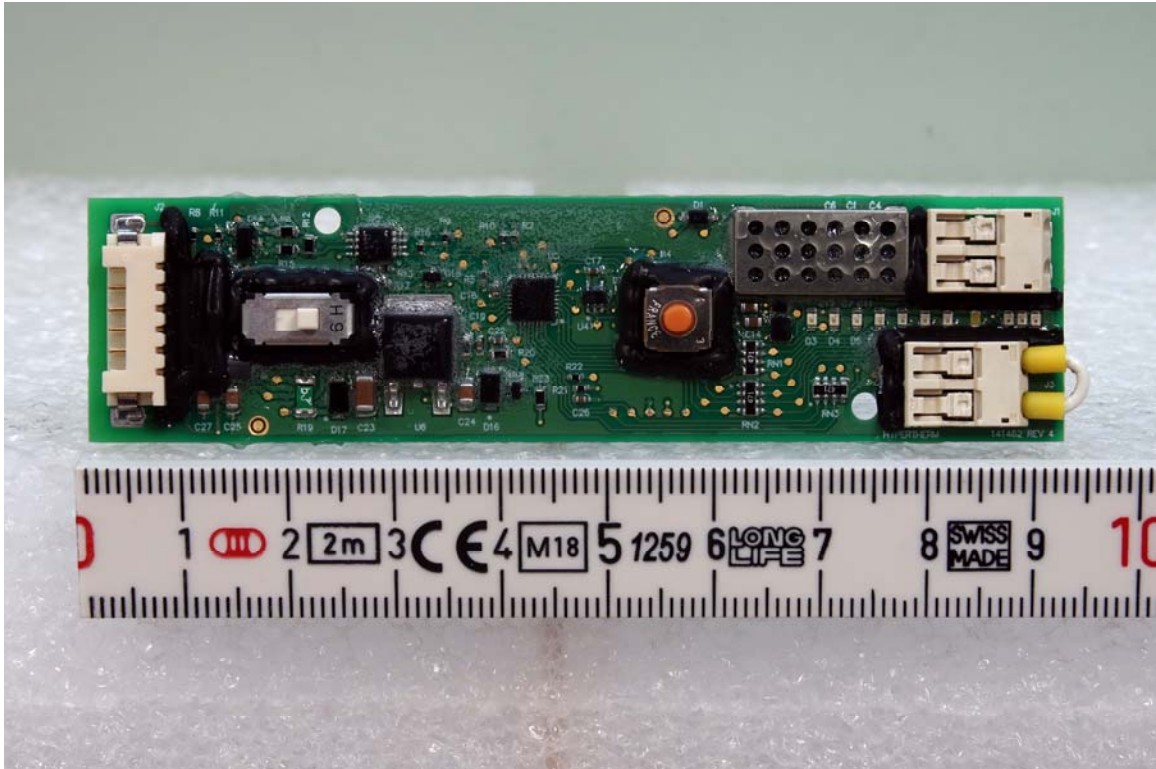

Internal Photos: FCC ID: 2ASER-SMARTSYNC and IC: 24739-SMARTSYNC

Torch Head RFID Front with Antenna

Torch Head RFID Rear with Antenna

Torch Head RFID Front

Torch Head RFID Rear

Module No Shield (141463)

Module No Shield (141466)