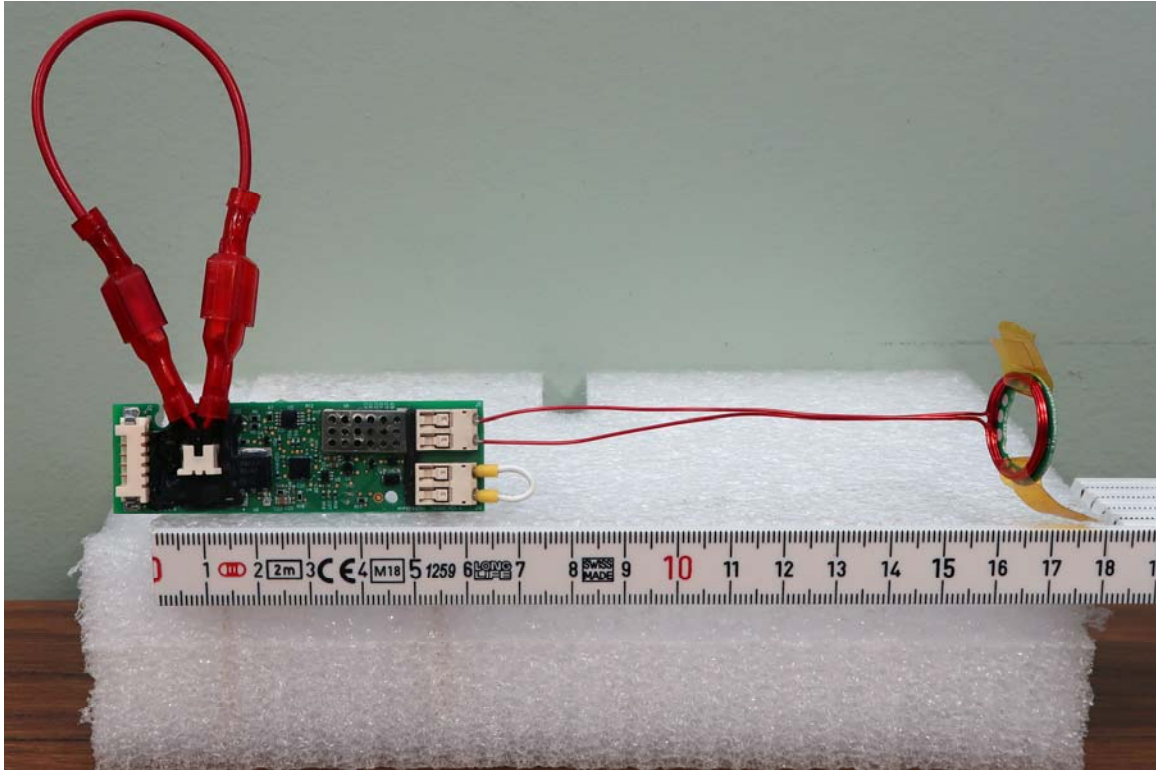

Internal Photos: FCC ID: 2ASER-SMARTSYNC and IC: 24739-SMARTSYNC

Torch Head RFID Front with Antenna

Torch Head RFID Rear with Antenna

Torch Head RFID Front

Torch Head RFID Rear

Module No Shield (141463)

Module No Shield (141466)