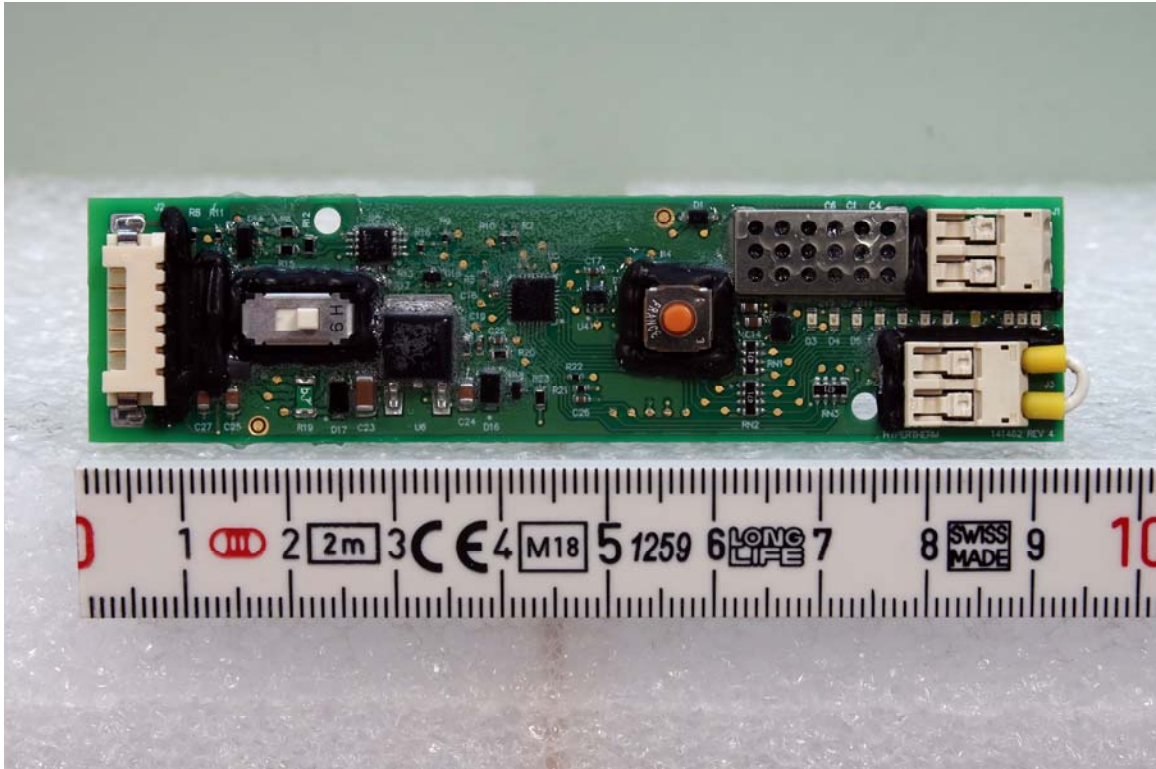

External Photos: FCC ID: 2ASER-SMARTSYNC and IC: 24739-SMARTSYNC

Torch Head RFID Front with Antenna

Torch Head RFID Rear with Antenna

Torch Head RFID Front

Torch Head RFID Rear