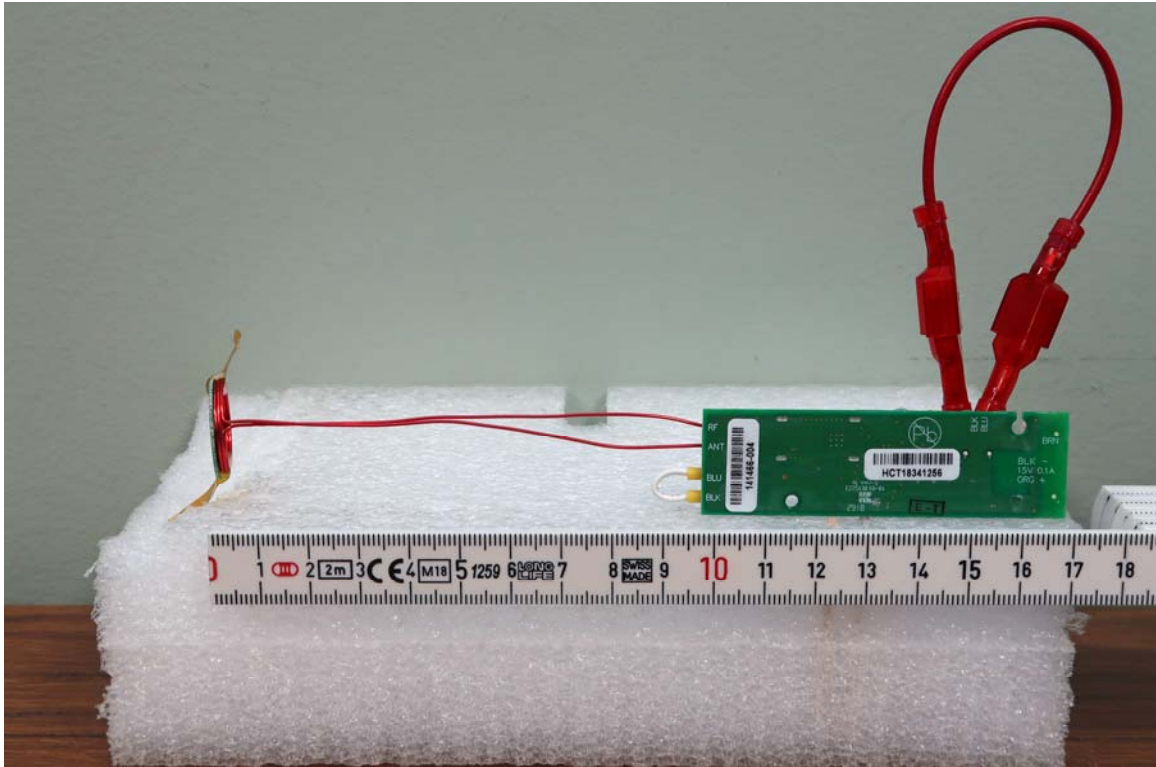

External Photos: FCC ID: 2ASER-SMARTSYNC and IC: 24739-SMARTSYNC

Torch Head RFID Front with Antenna

Torch Head RFID Rear with Antenna

Torch Head RFID Front

Torch Head RFID Rear