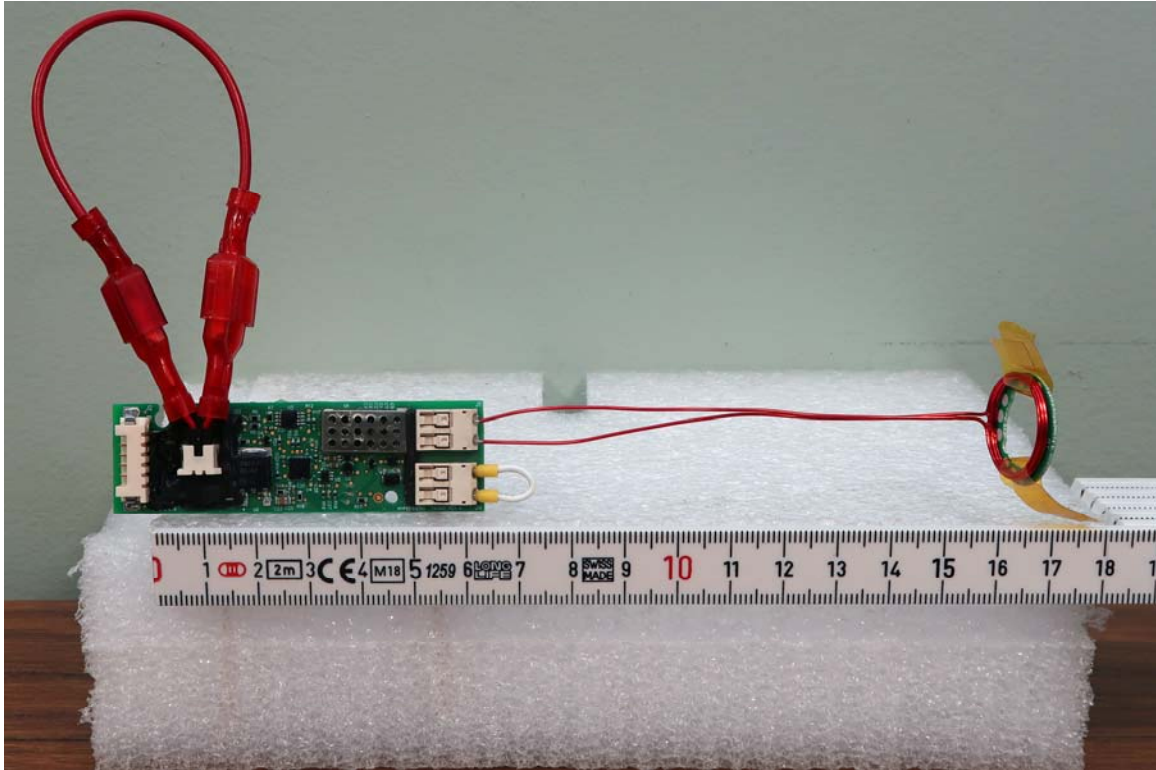

External Photos: FCC ID: 2ASER-SMARTSYNC and IC: 24739-SMARTSYNC

Torch Head RFID Front with Antenna

Torch Head RFID Rear with Antenna

Torch Head RFID Front

Torch Head RFID Rear