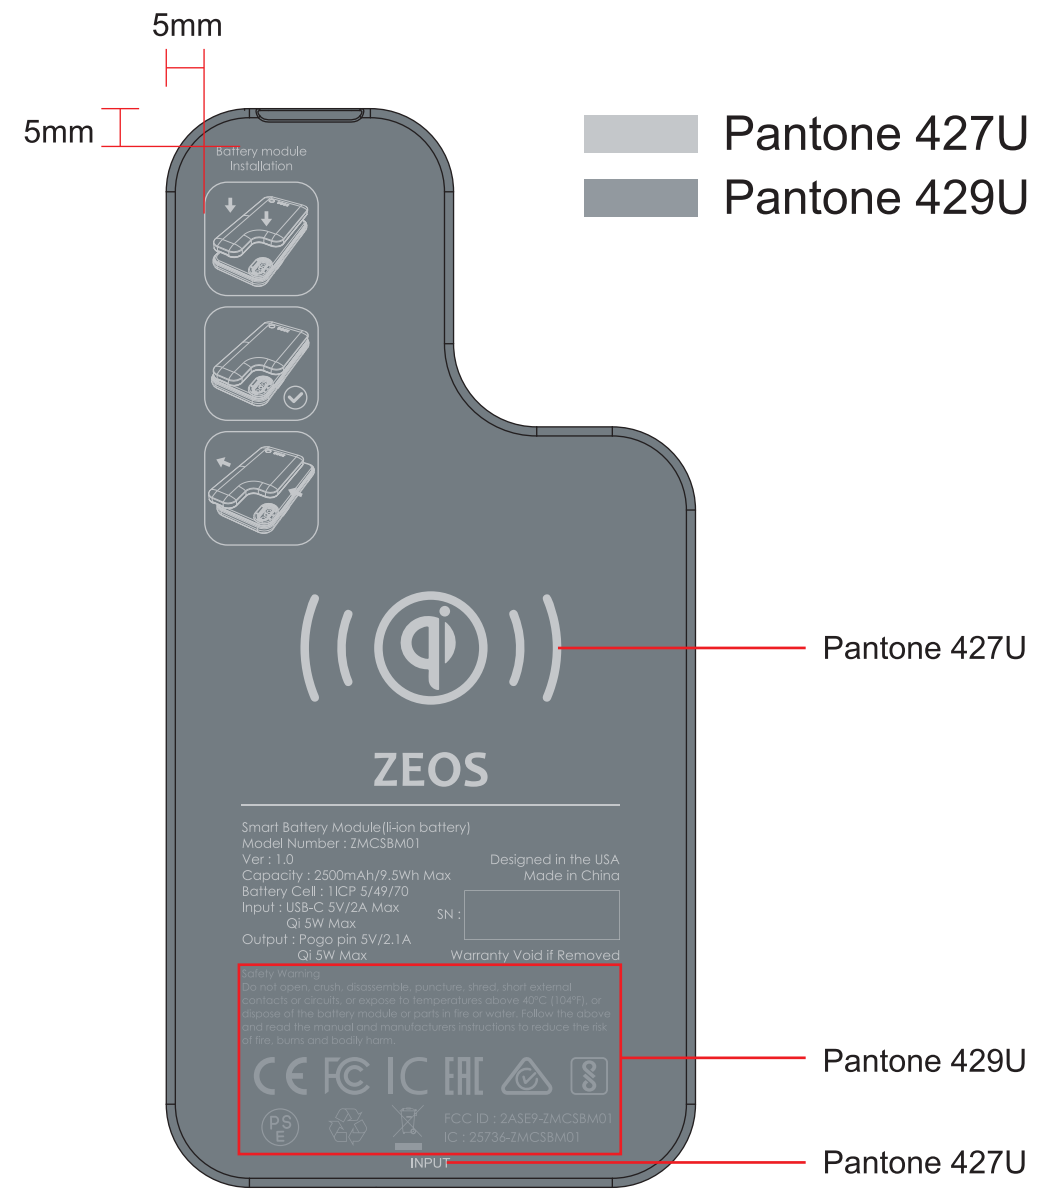

Silk screen drawing for Battery Module

Black version

Gray version