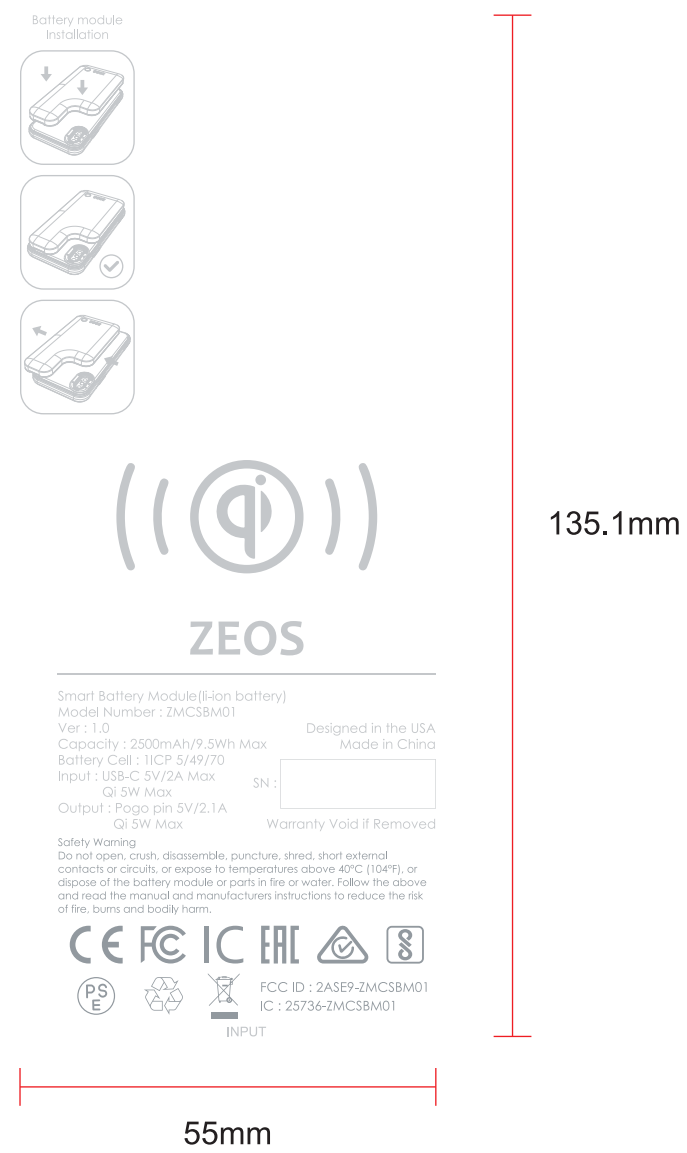

Silk screen drawing for Battery Module

Black version

Gray version