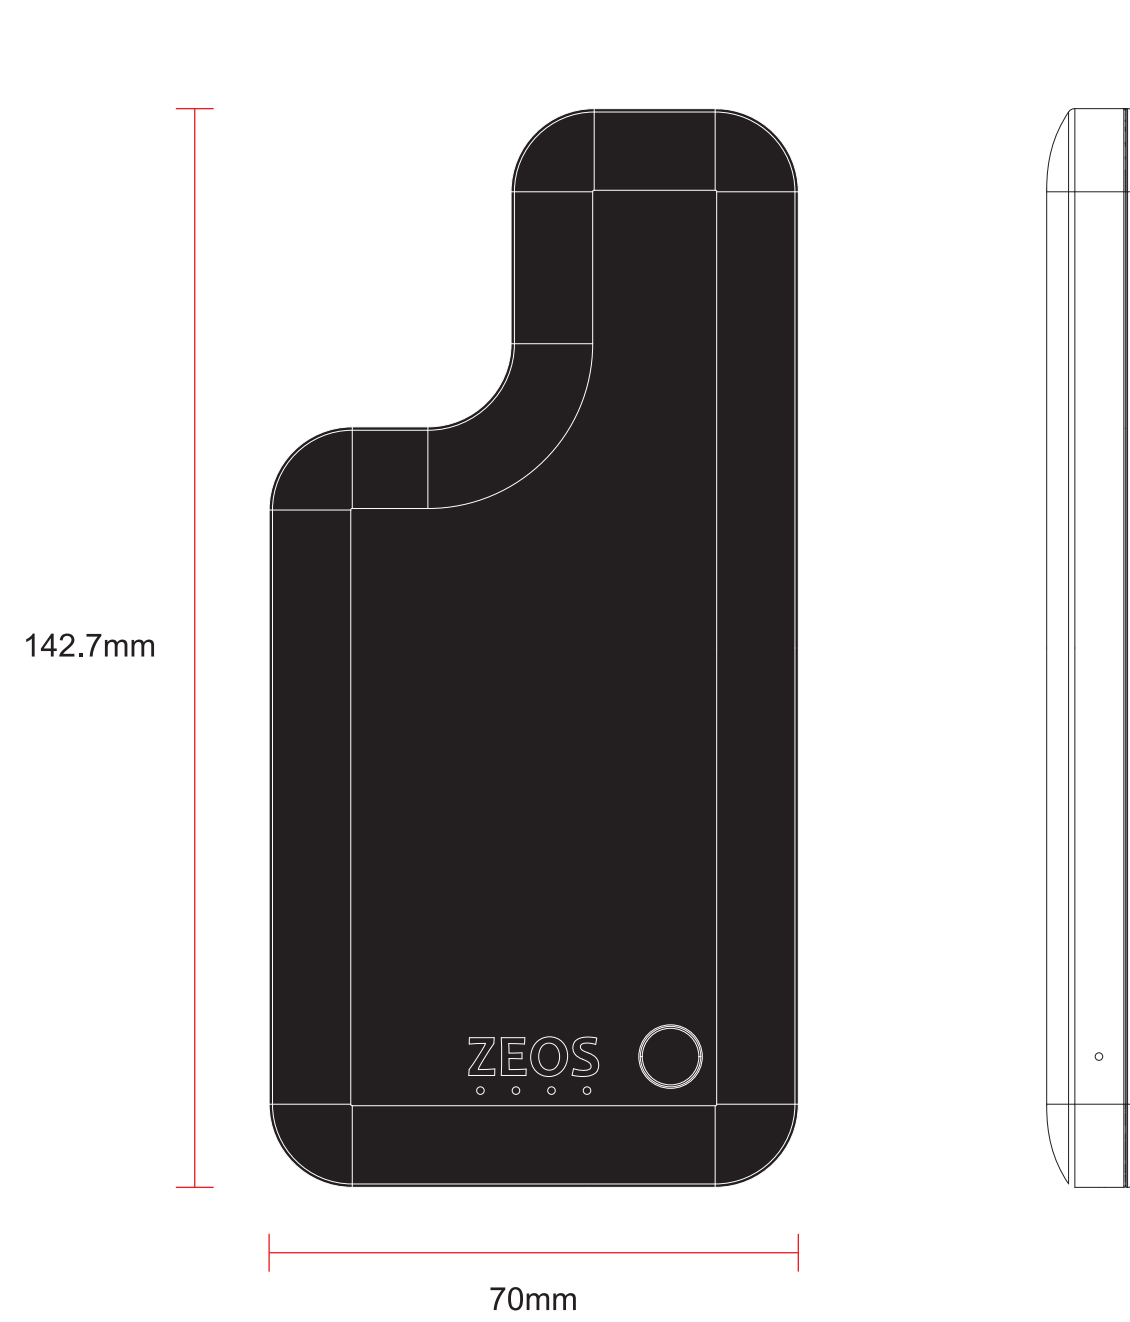

Silk screen drawing for Battery Module

Black version

Gray version