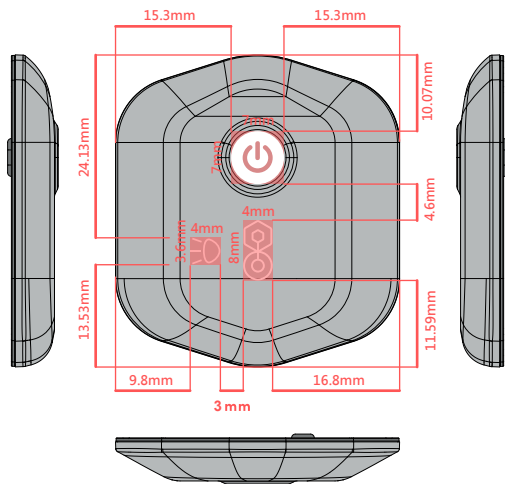

BBN-LBL-DWG-On-Device-Labeling-Rev.1

TOP

BOTTOM

TOP CASE
PANTONE Cool Gray 6

PRINT COLOR (Top Case)
White

BOTTOM CASE
PANTONE Cool Gray 9

PRINT COLOR (Bottom Case)
White