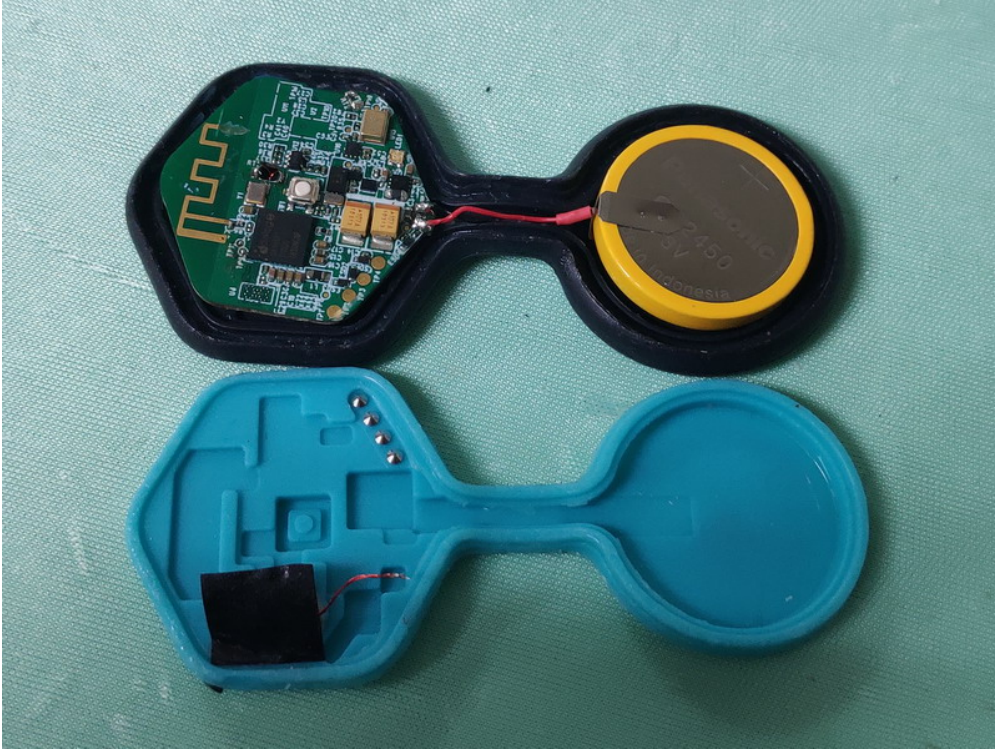

Internal Photo

FCC ID: 2ASE7-BIOST0308

Inside View of the Product

Inner Circuit Top View

Inner Circuit Bottom View