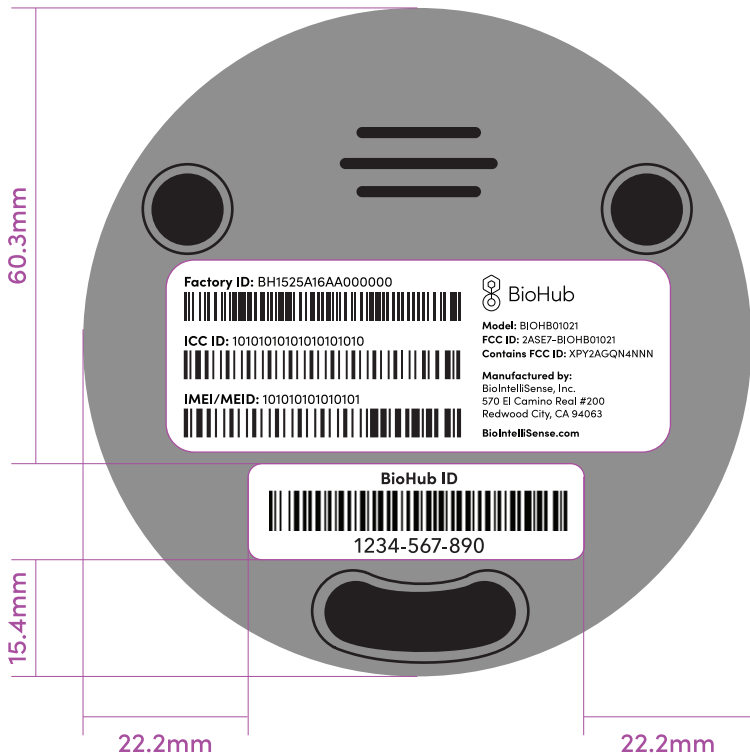

# BioHub On-Device BioHub ID Label Placement

# BioHub On-Device BioHub ID Label

Version: BHB-LB-DWG-On-Device-BioHub-ID-Rev.3

Release Date: 2020.04.06

Print Color: Black

Sticker Color: White