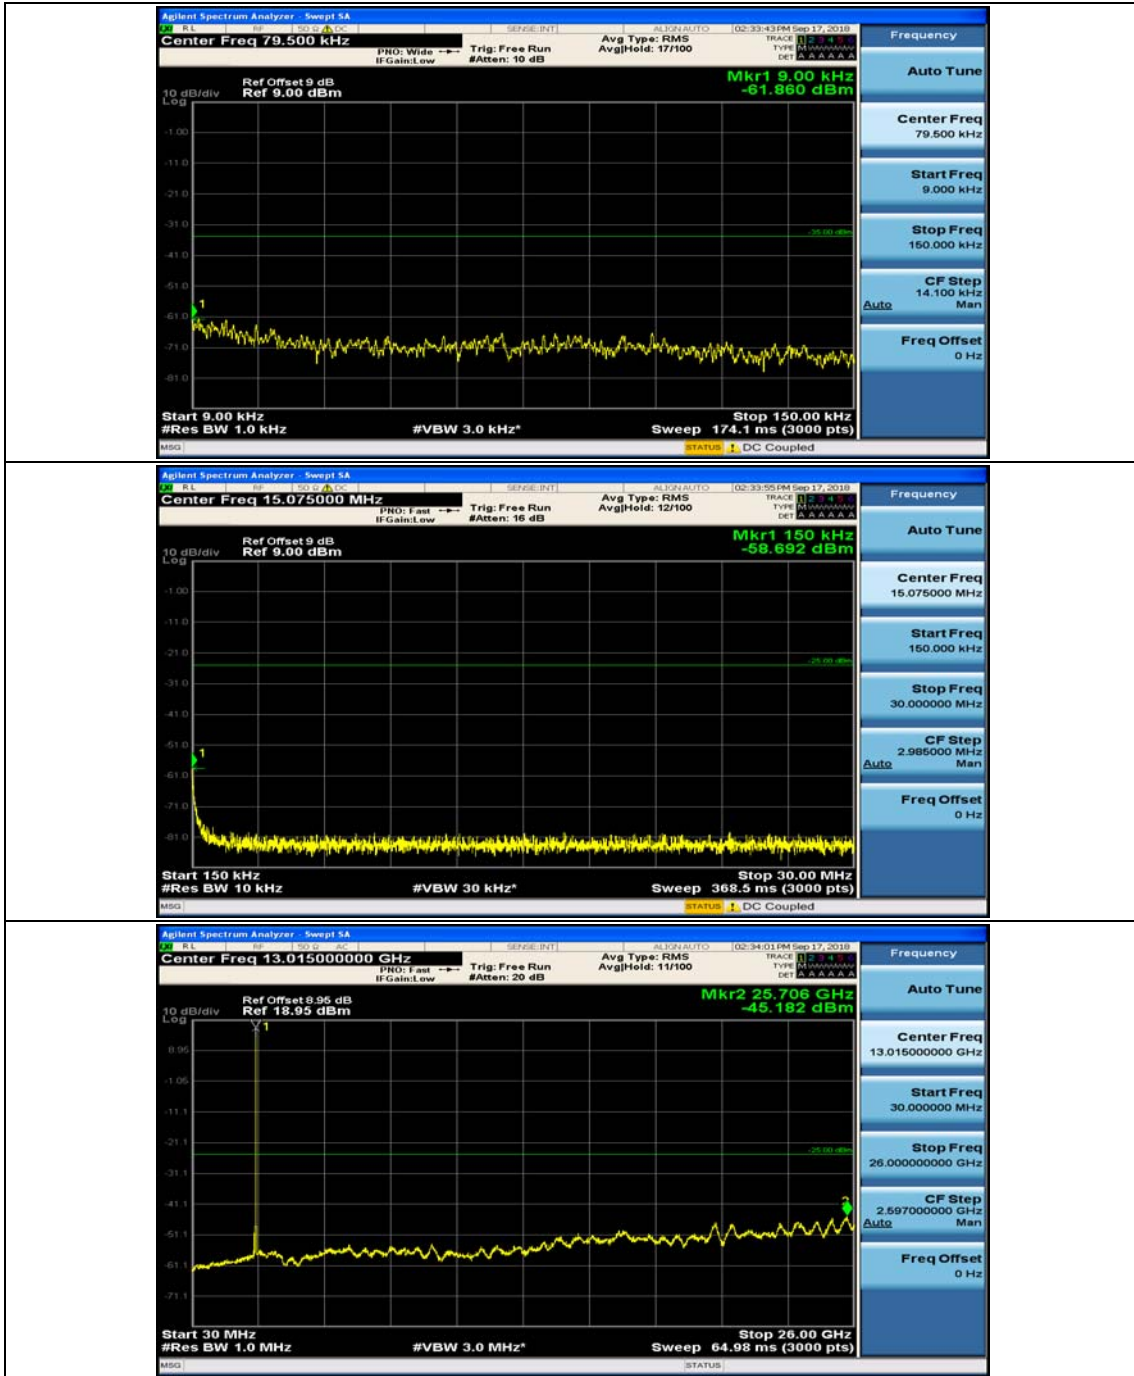

Channel Bandwidth: 10 MHz

Channel Bandwidth: 10 MHz_MCH_QPSK_1RB#0

Channel Bandwidth: 10 MHz_MCH_QPSK_1RB#24

Channel Bandwidth: 10 MHz_HCH_QPSK_1RB#0

Channel Bandwidth: 10 MHz_HCH_QPSK_1RB#24

Channel Bandwidth: 10 MHz_LCH_16QAM_1RB#0

Channel Bandwidth: 10 MHz_LCH_16QAM_1RB#24