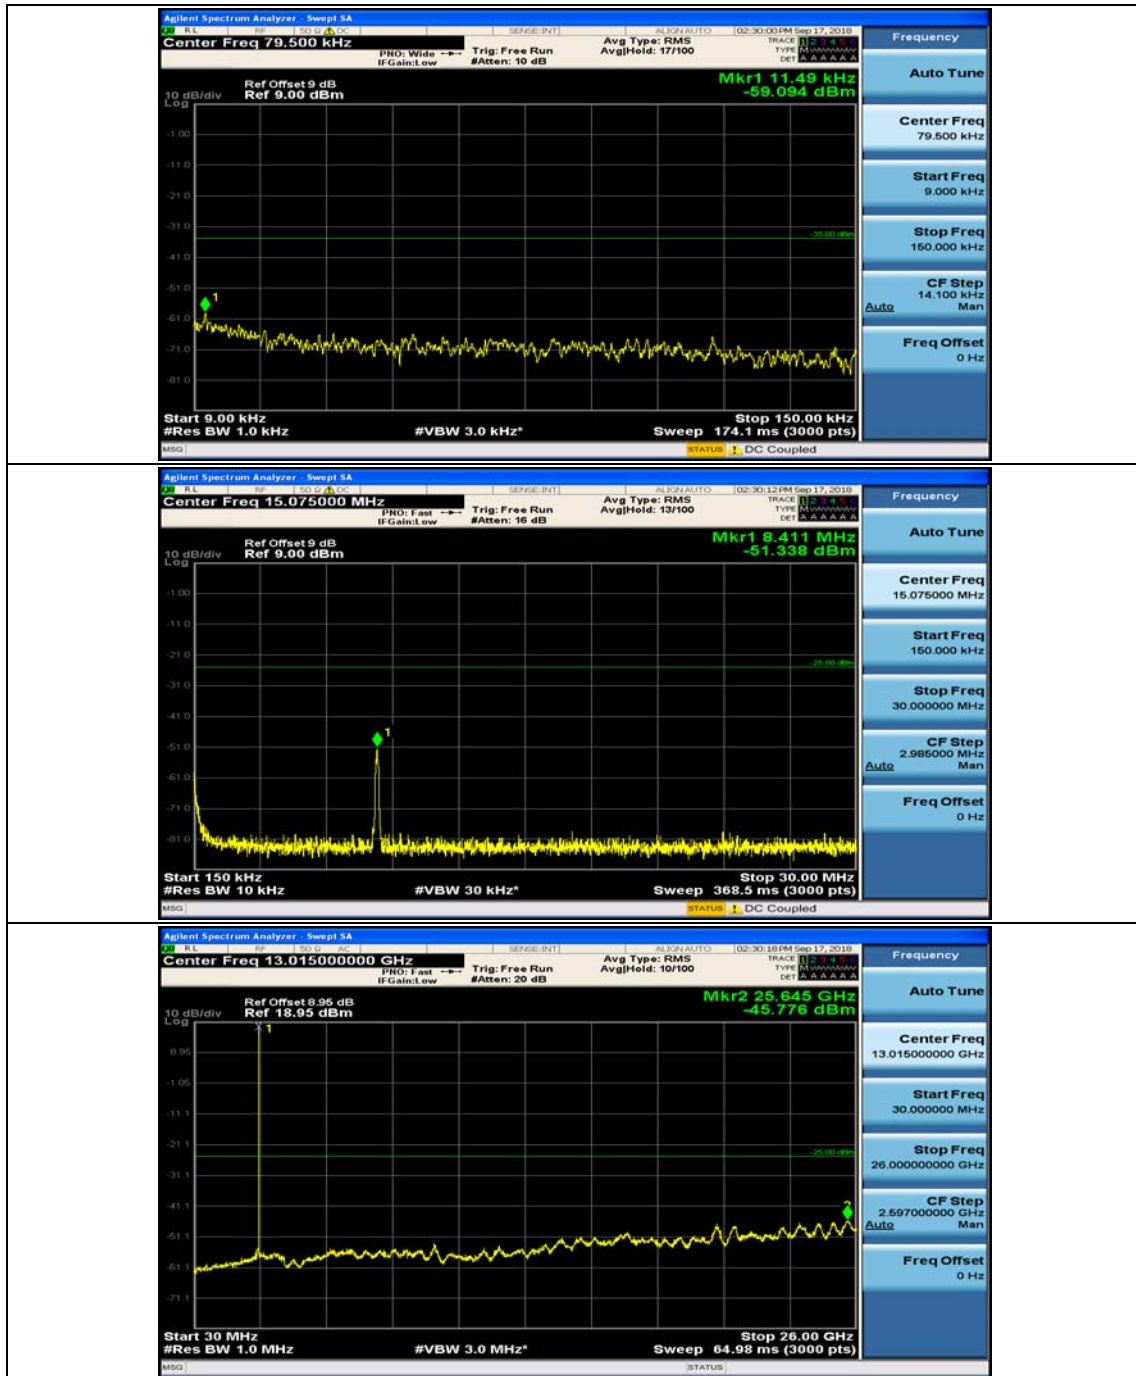

(Channel Bandwidth: 5 MHz)_LCH_16QAM_1RB#12

(Channel Bandwidth: 5 MHz)_MCH_16QAM_1RB#0

(Channel Bandwidth: 5 MHz)_MCH_16QAM_1RB#12

(Channel Bandwidth: 5 MHz)_HCH_16QAM_1RB#0

(Channel Bandwidth: 5 MHz)_HCH_16QAM_1RB#12