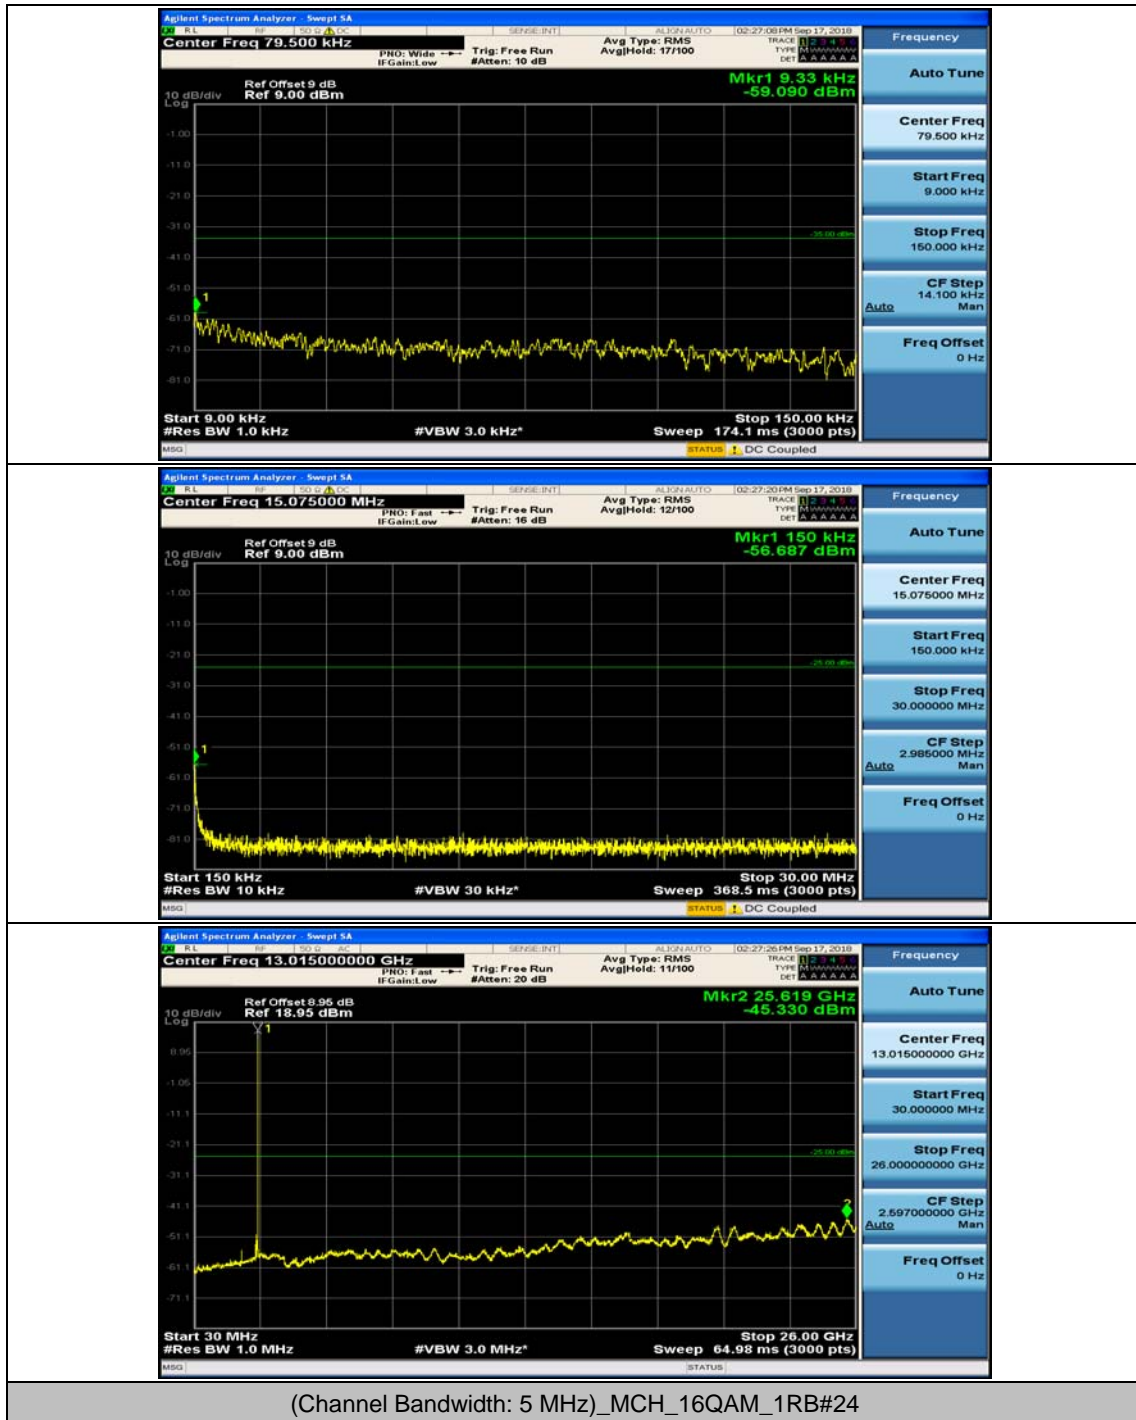

(Channel Bandwidth: 5 MHz)_LCH_16QAM_1RB#12

(Channel Bandwidth: 5 MHz)_MCH_16QAM_1RB#0

(Channel Bandwidth: 5 MHz)_MCH_16QAM_1RB#12

(Channel Bandwidth: 5 MHz)_HCH_16QAM_1RB#0

(Channel Bandwidth: 5 MHz)_HCH_16QAM_1RB#12