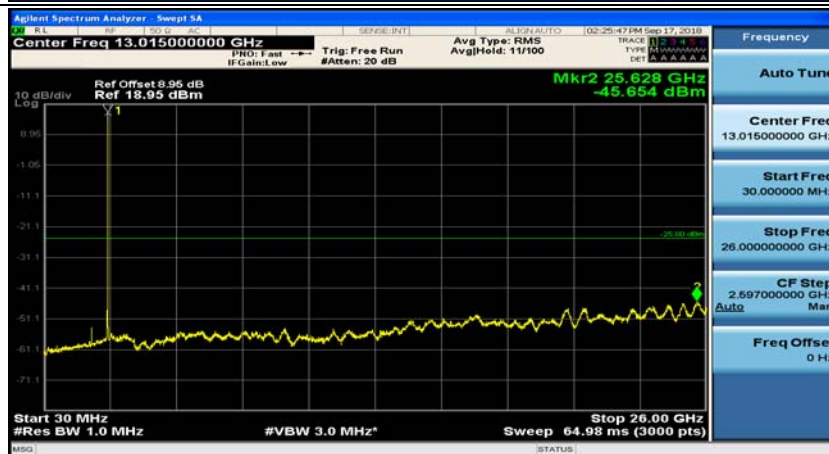

(Channel Bandwidth: 5 MHz)_MCH_QPSK_1RB#0

(Channel Bandwidth: 5 MHz)_MCH_QPSK_1RB#12