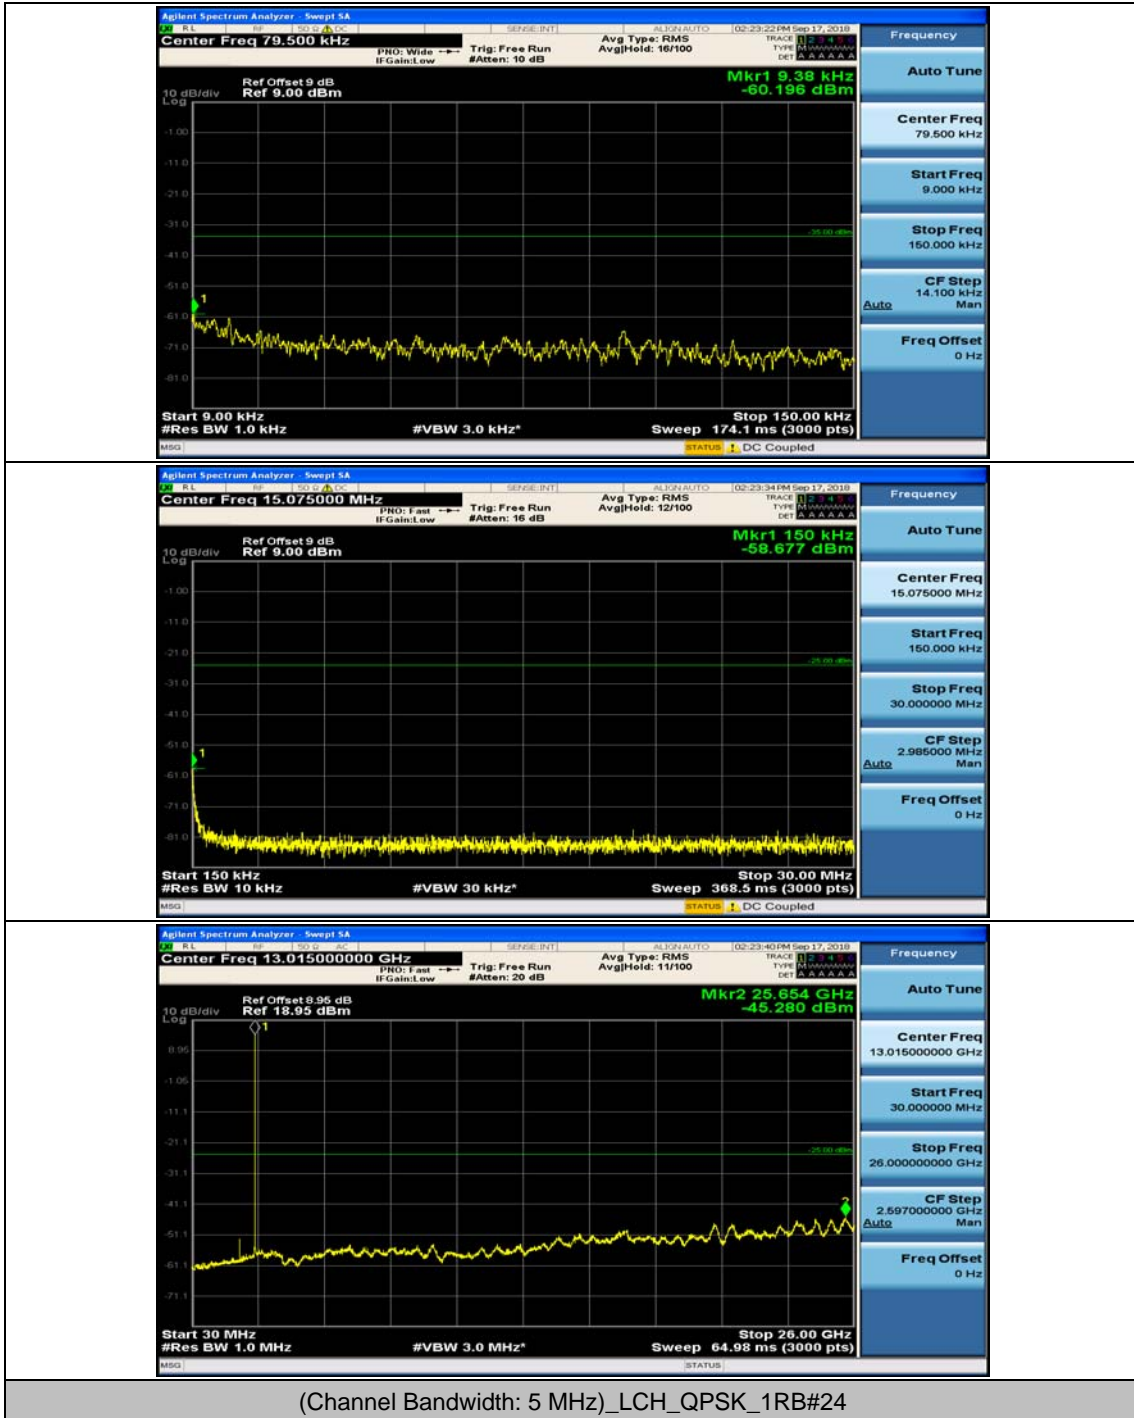

(Channel Bandwidth:20 MHz)_HCH_16QAM_50RB#25

(Channel Bandwidth:20 MHz)_HCH_16QAM_50RB#50

(Channel Bandwidth:20 MHz)_HCH_16QAM_100RB#0

Appendix E: Conducted Spurious Emission

Test Graphs

Channel Bandwidth: 5 MHz