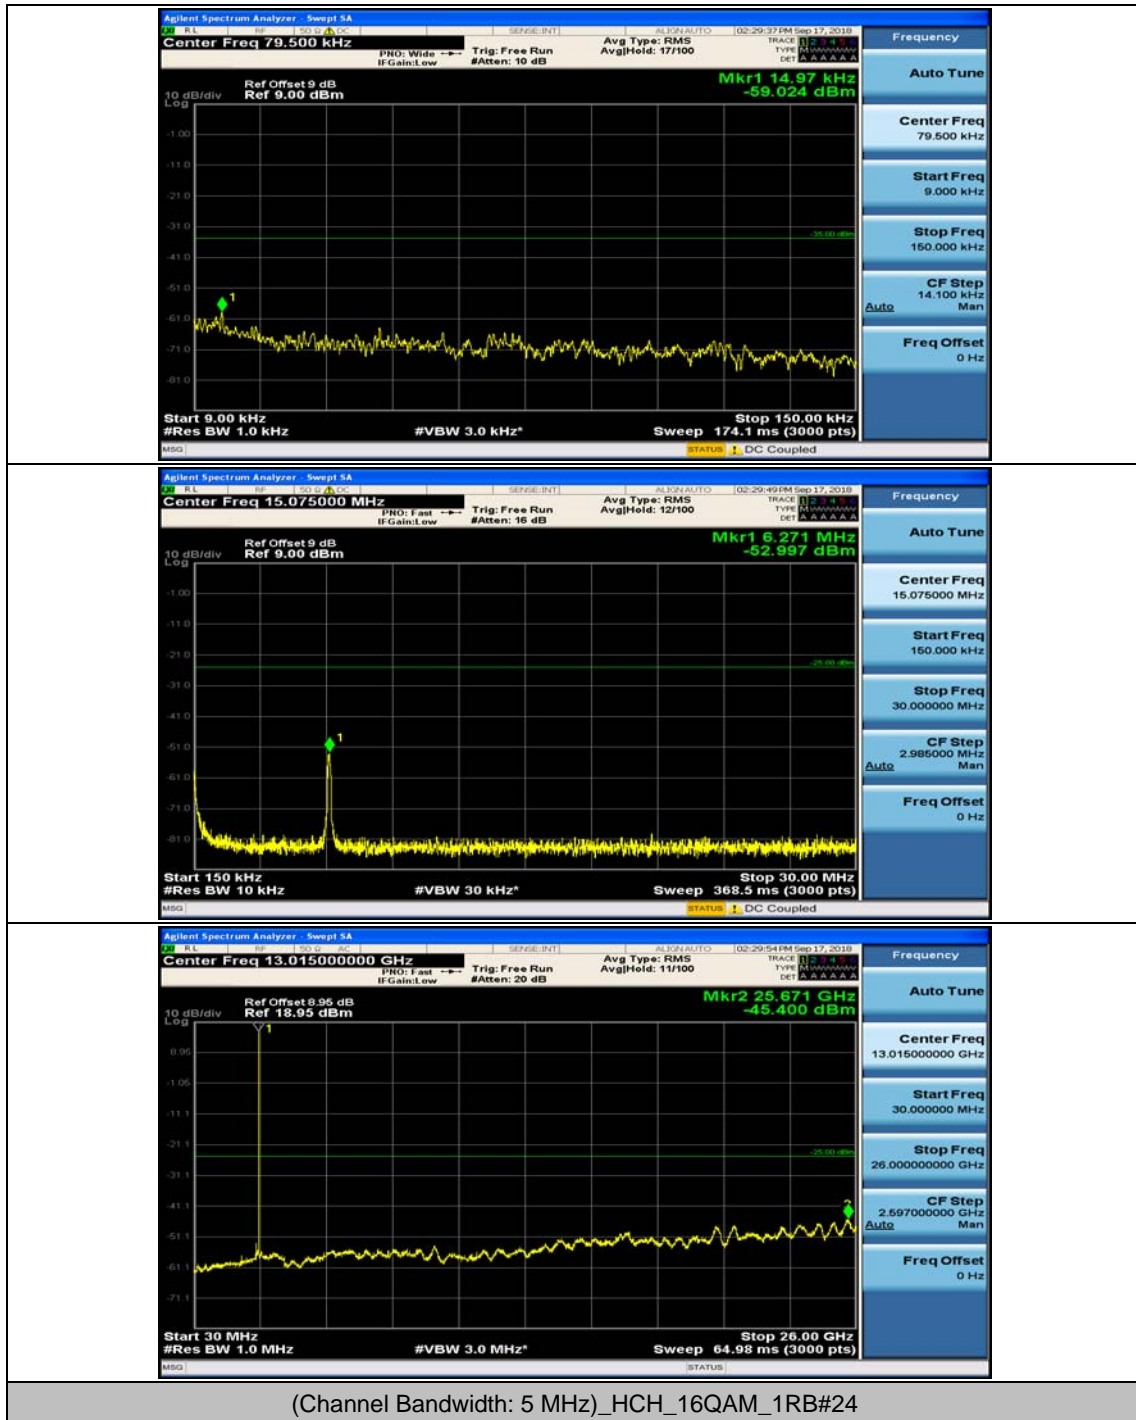

(Channel Bandwidth: 5 MHz)_LCH_16QAM_1RB#12

(Channel Bandwidth: 5 MHz)_MCH_16QAM_1RB#0

(Channel Bandwidth: 5 MHz)_MCH_16QAM_1RB#12

(Channel Bandwidth: 5 MHz)_HCH_16QAM_1RB#0

(Channel Bandwidth: 5 MHz)_HCH_16QAM_1RB#12