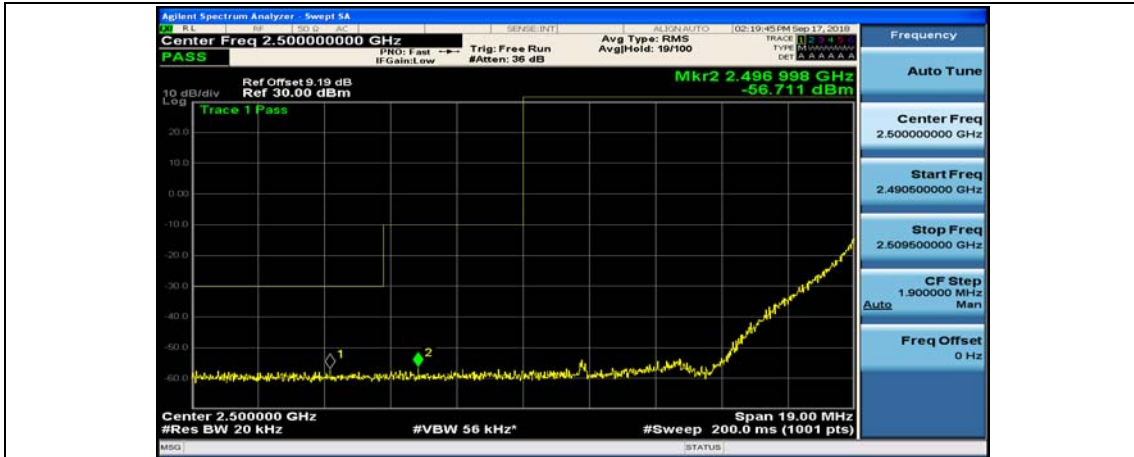

(Channel Bandwidth:20 MHz)_LCH_16QAM_1RB#49