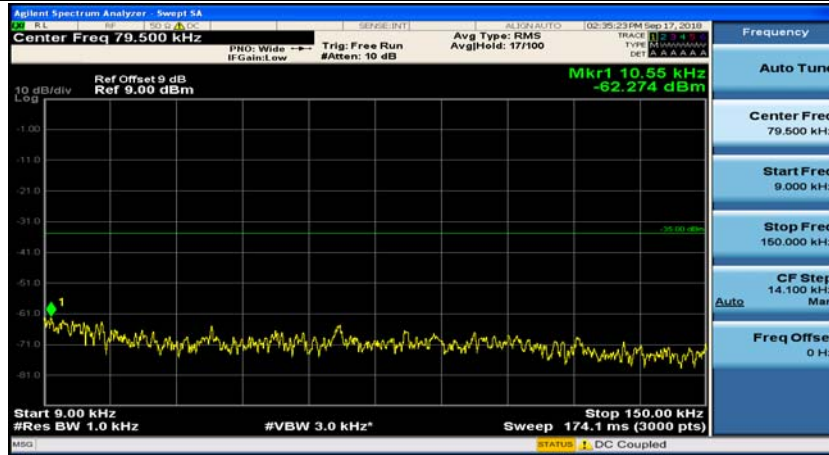

Channel Bandwidth: 10 MHz_HCH_QPSK_1RB#0

Channel Bandwidth: 10 MHz_HCH_QPSK_1RB#24