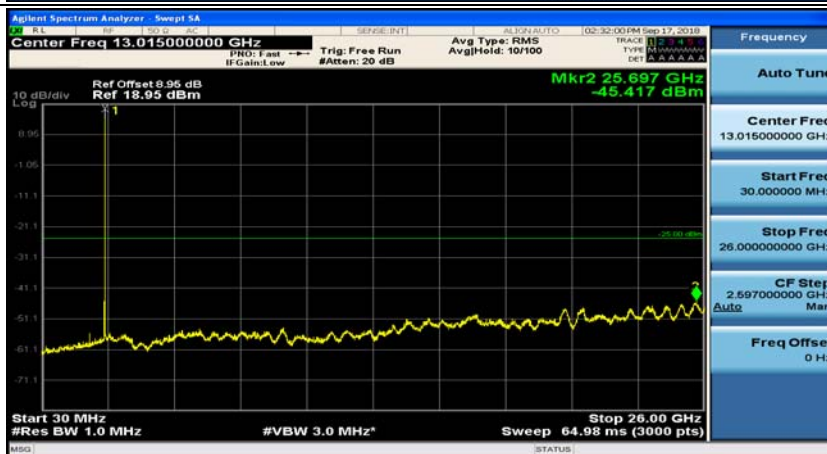

Channel Bandwidth: 10 MHz_LCH_16QAM_1RB#24