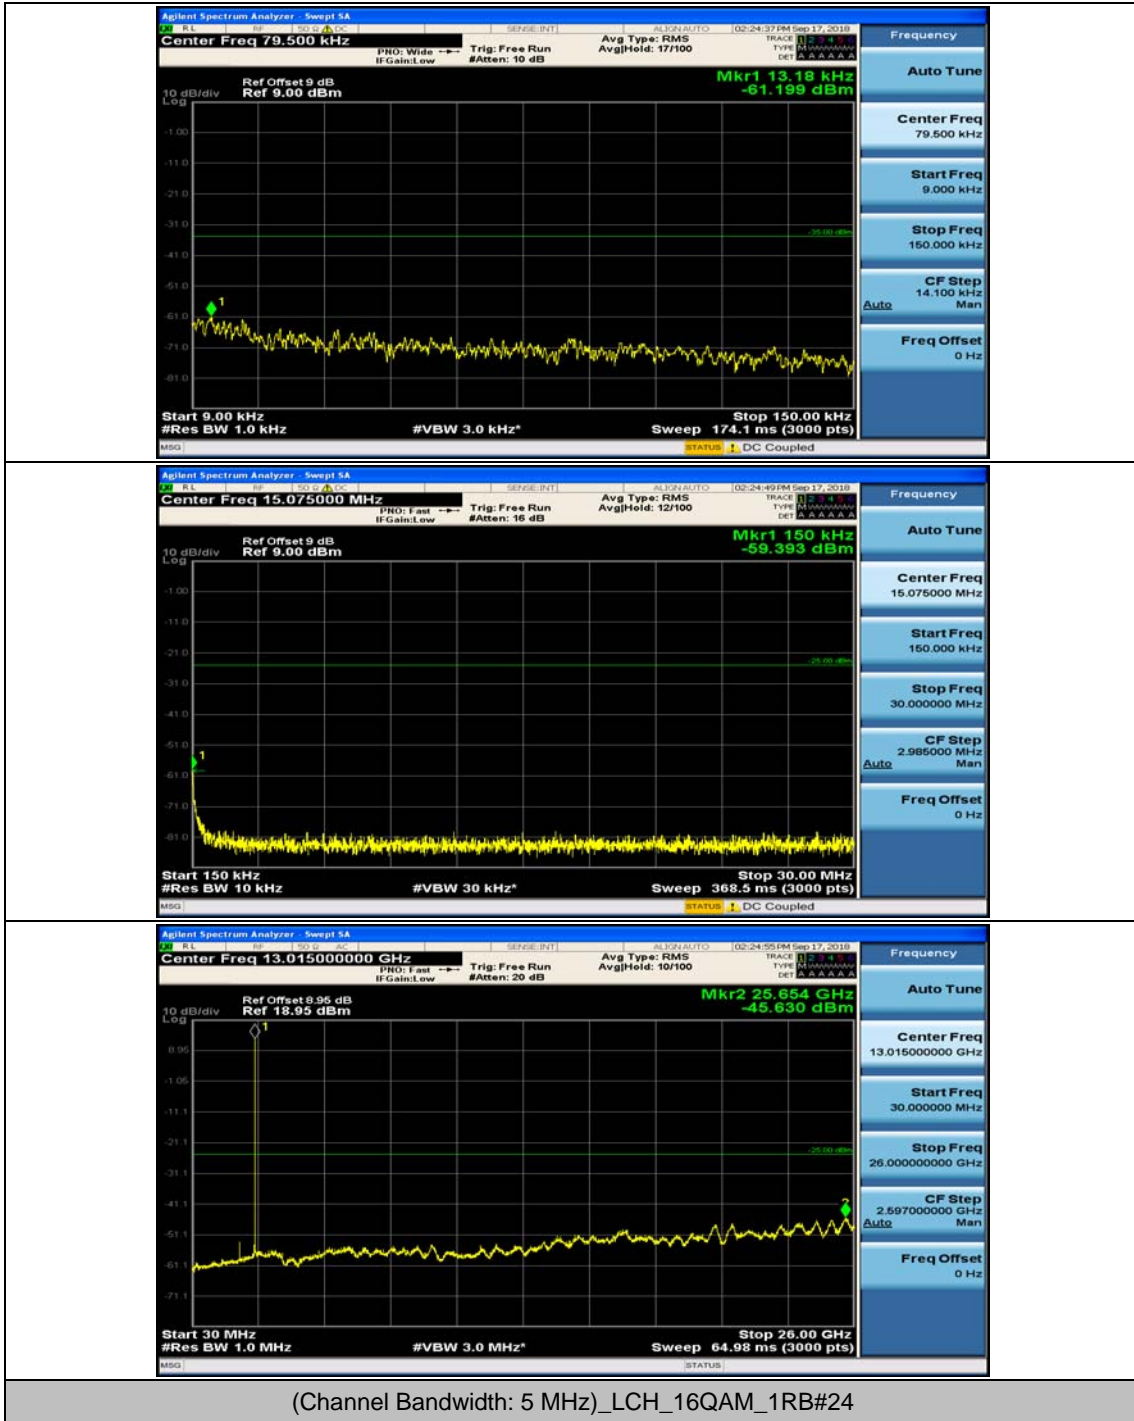

(Channel Bandwidth: 5 MHz)_LCH_16QAM_1RB#12