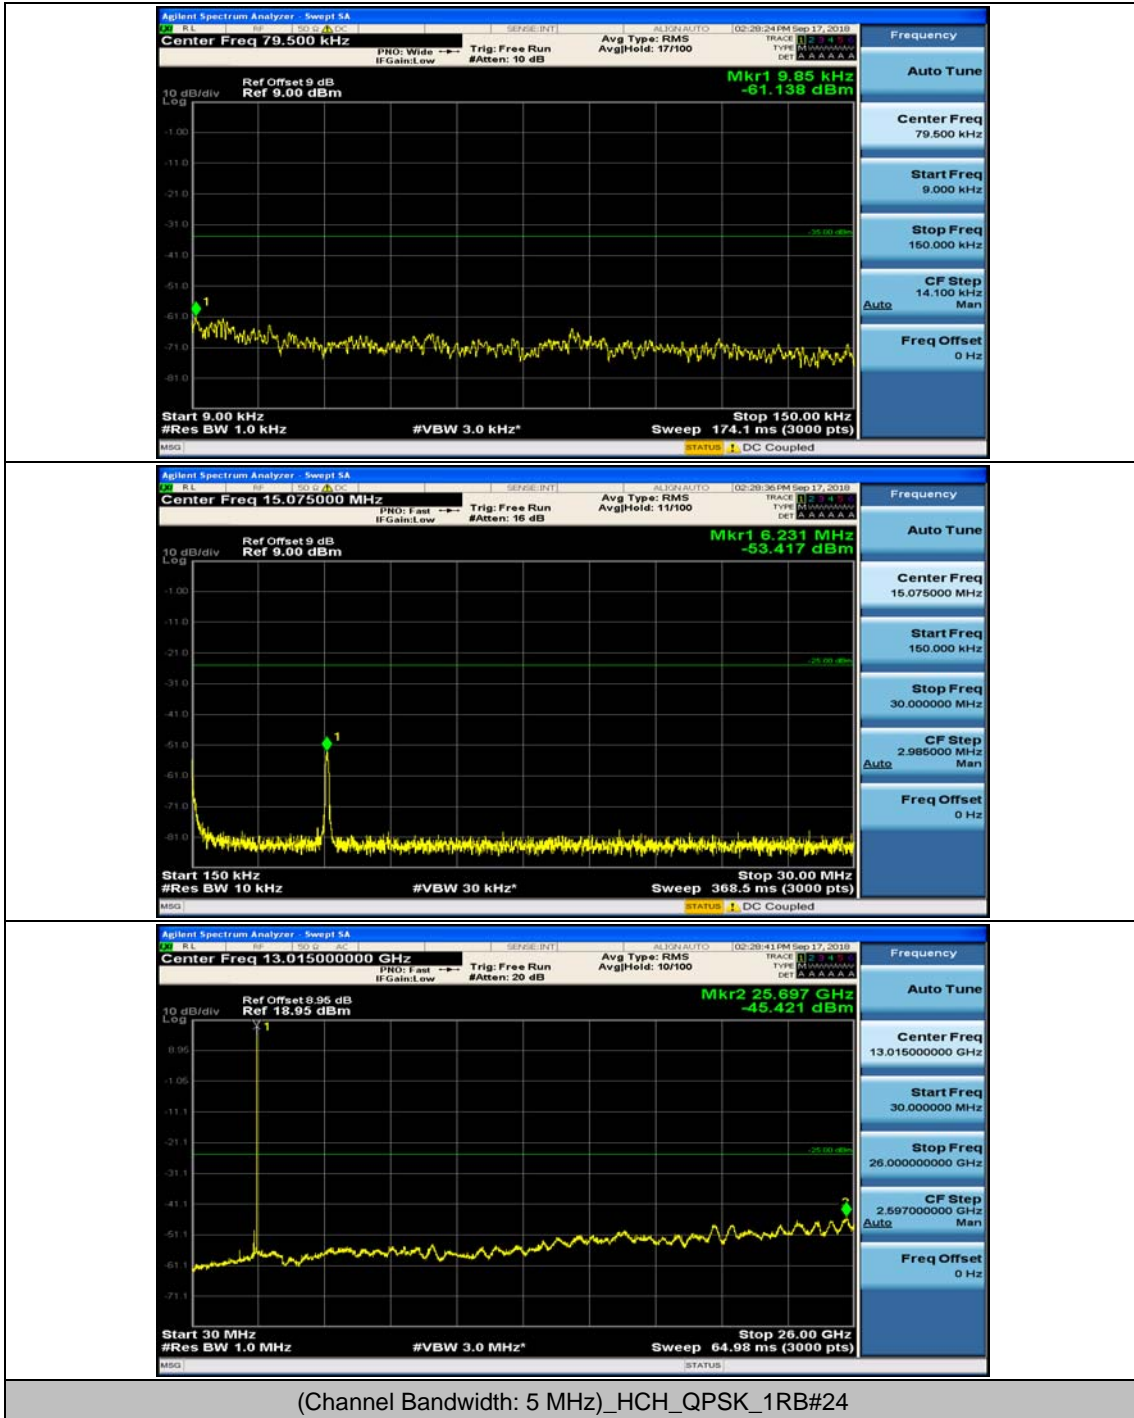

(Channel Bandwidth: 5 MHz)_MCH_QPSK_1RB#0

(Channel Bandwidth: 5 MHz)_MCH_QPSK_1RB#12

(Channel Bandwidth: 5 MHz)_HCH_QPSK_1RB#0

(Channel Bandwidth: 5 MHz)_HCH_QPSK_1RB#12

(Channel Bandwidth: 5 MHz)_LCH_16QAM_1RB#0