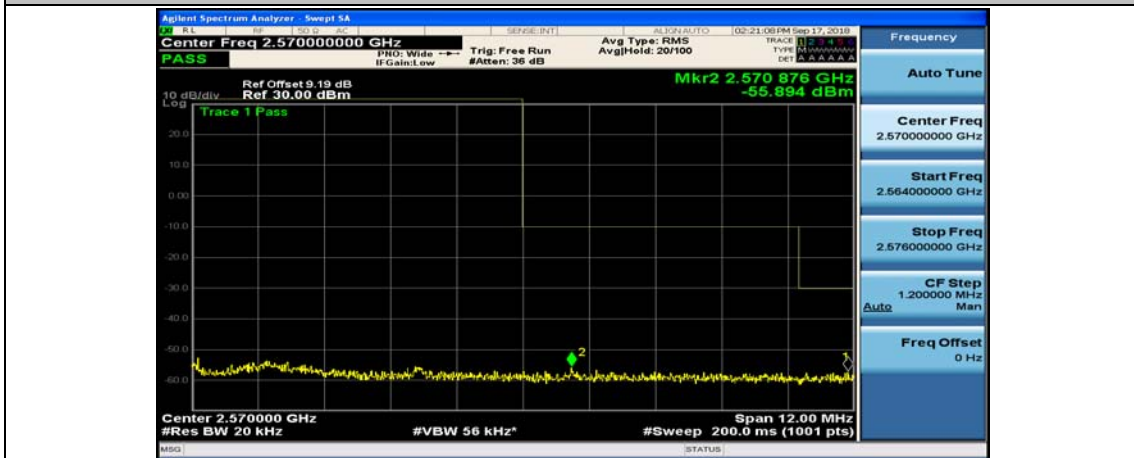

(Channel Bandwidth:20 MHz)_LCH_QPSK_50RB#50

(Channel Bandwidth:20 MHz)_LCH_QPSK_100RB#0

(Channel Bandwidth:20 MHz)_HCH_QPSK_1RB#0

(Channel Bandwidth:20 MHz)_HCH_QPSK_1RB#49

(Channel Bandwidth:20 MHz)_HCH_QPSK_1RB#99