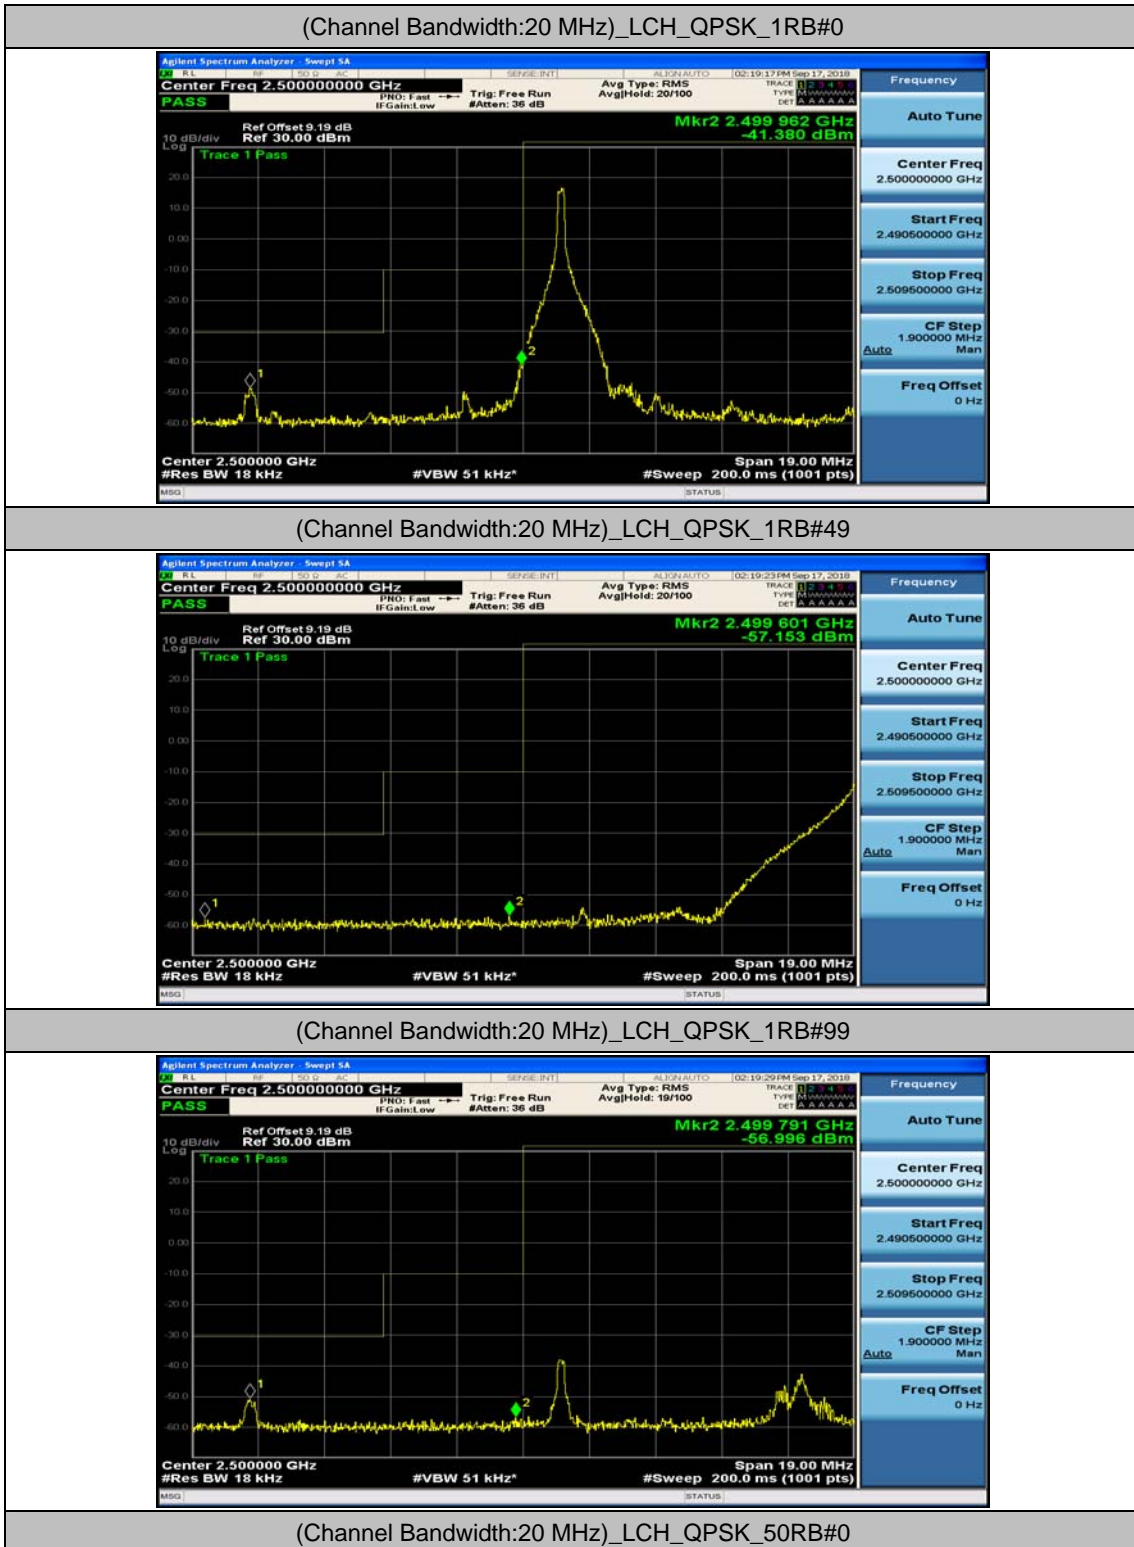

(Channel Bandwidth:15 MHz)_HCH_16QAM_37RB#0

(Channel Bandwidth:15 MHz)_HCH_16QAM_37RB#18

(Channel Bandwidth:15 MHz)_HCH_16QAM_37RB#38

(Channel Bandwidth:15 MHz)_HCH_16QAM_75RB#0

Channel Bandwidth: 20 MHz

(Channel Bandwidth:20 MHz)_LCH_QPSK_50RB#25

(Channel Bandwidth:20 MHz)_LCH_QPSK_50RB#50

(Channel Bandwidth:20 MHz)_LCH_QPSK_100RB#0

(Channel Bandwidth:20 MHz)_HCH_QPSK_1RB#0

(Channel Bandwidth:20 MHz)_HCH_QPSK_1RB#49

(Channel Bandwidth:20 MHz)_HCH_QPSK_1RB#99