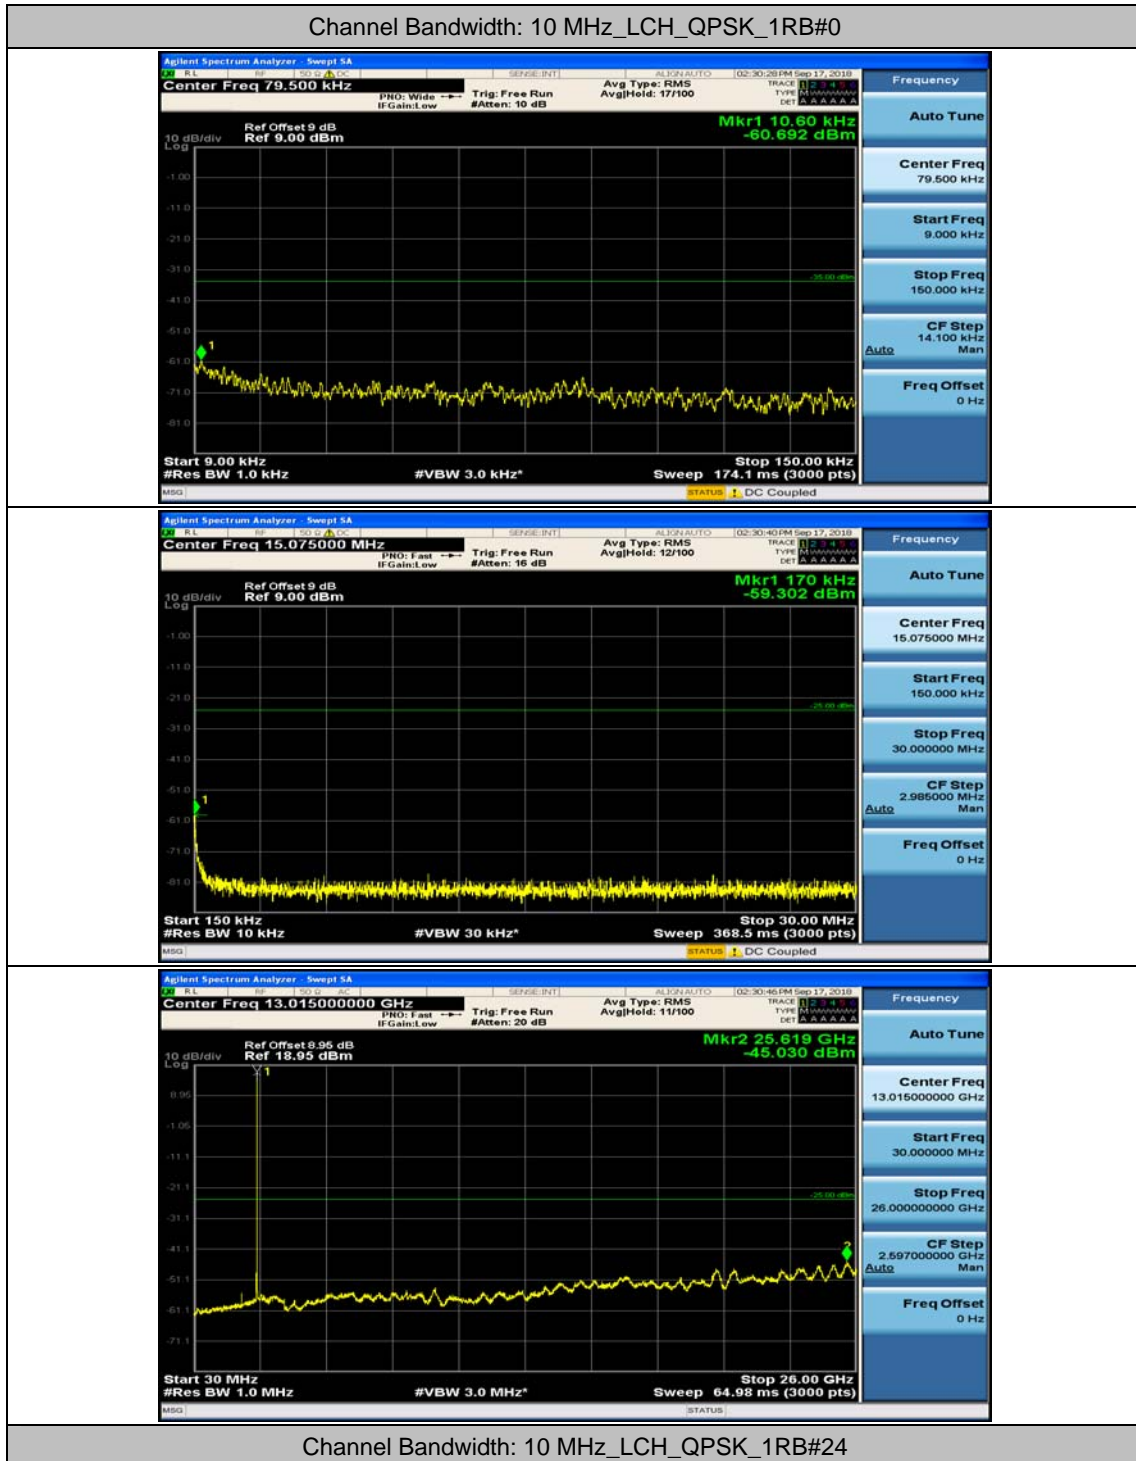

Channel Bandwidth: 10 MHz