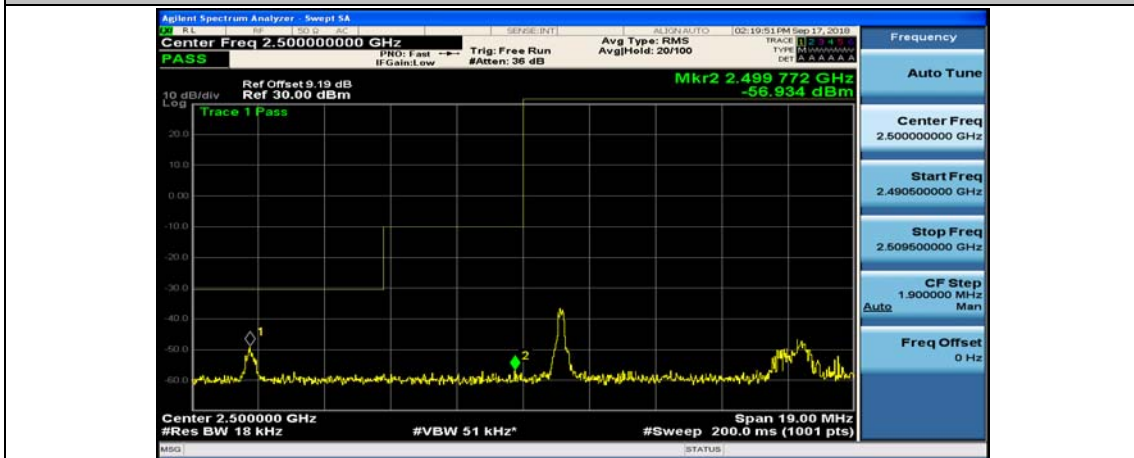

(Channel Bandwidth:20 MHz)_LCH_16QAM_1RB#99