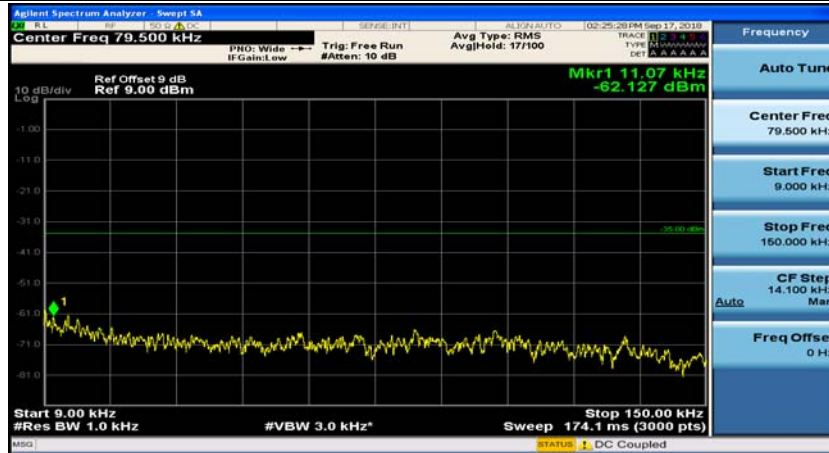

(Channel Bandwidth: 5 MHz)_MCH_QPSK_1RB#0

(Channel Bandwidth: 5 MHz)_MCH_QPSK_1RB#12