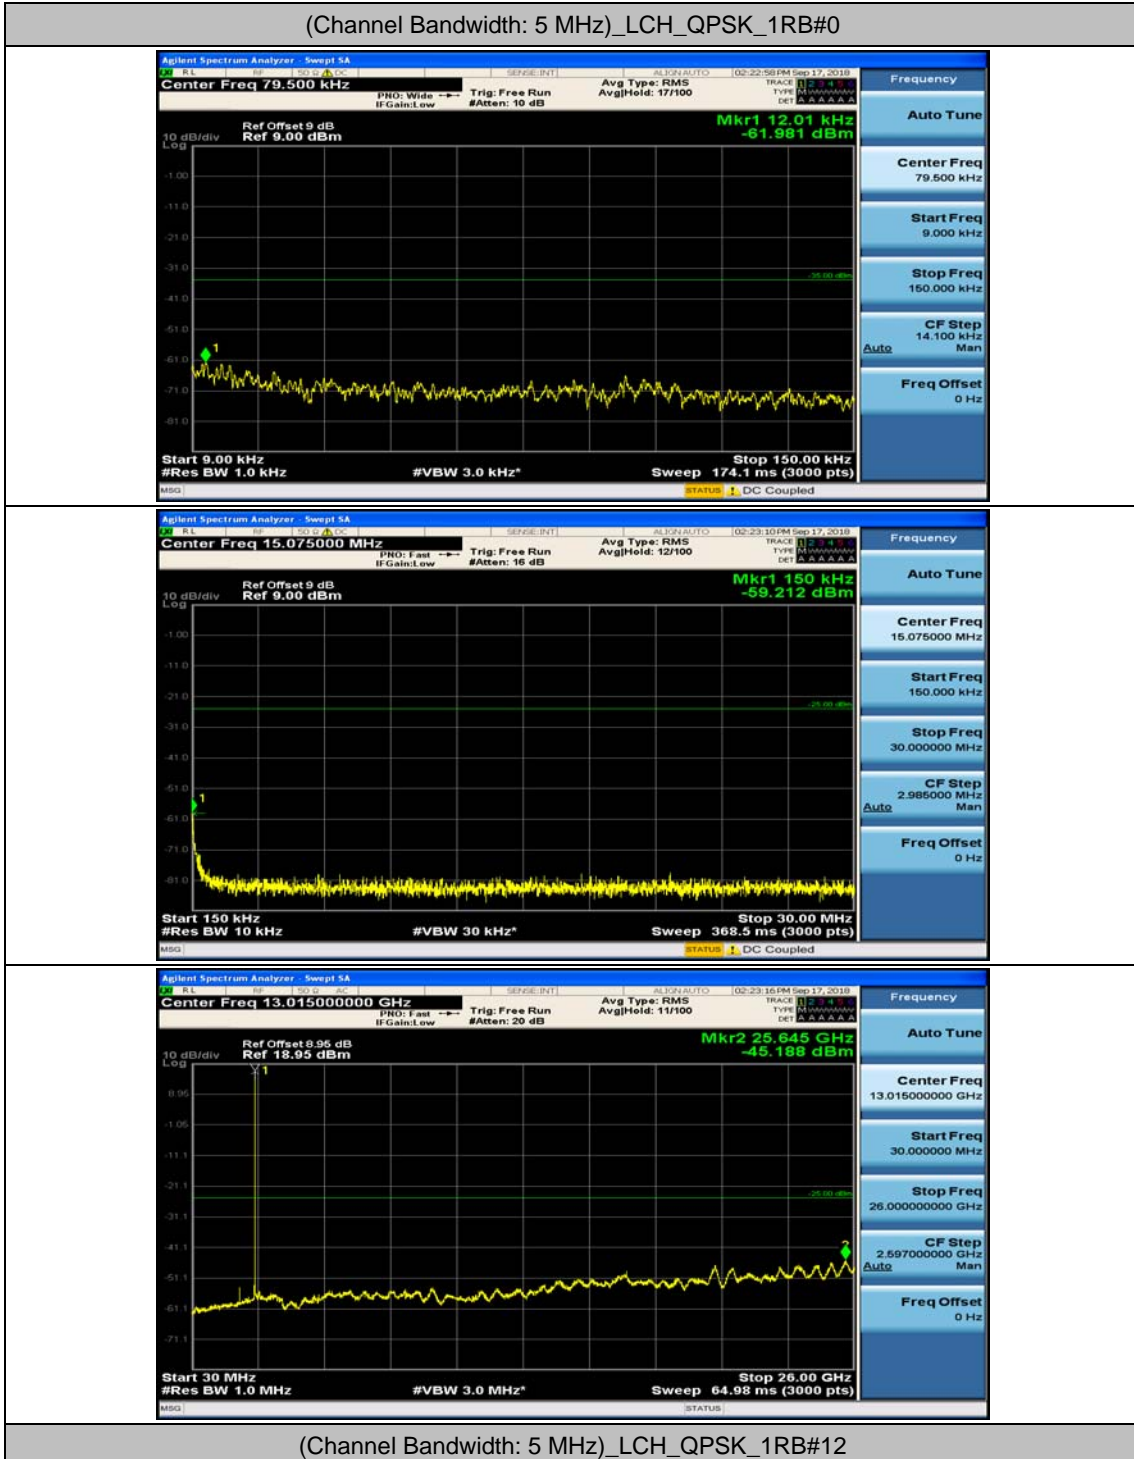

(Channel Bandwidth:20 MHz)_HCH_16QAM_50RB#25

(Channel Bandwidth:20 MHz)_HCH_16QAM_50RB#50

(Channel Bandwidth:20 MHz)_HCH_16QAM_100RB#0

Appendix E: Conducted Spurious Emission

Test Graphs

Channel Bandwidth: 5 MHz