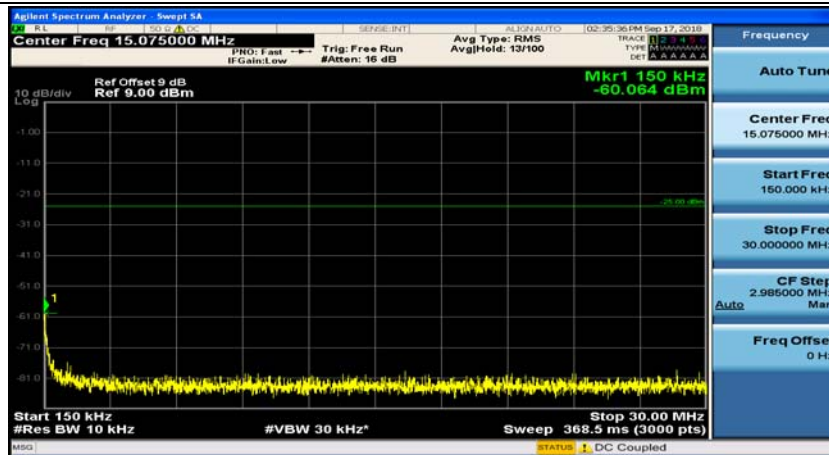

Channel Bandwidth: 10 MHz_HCH_QPSK_1RB#0

Channel Bandwidth: 10 MHz_HCH_QPSK_1RB#24