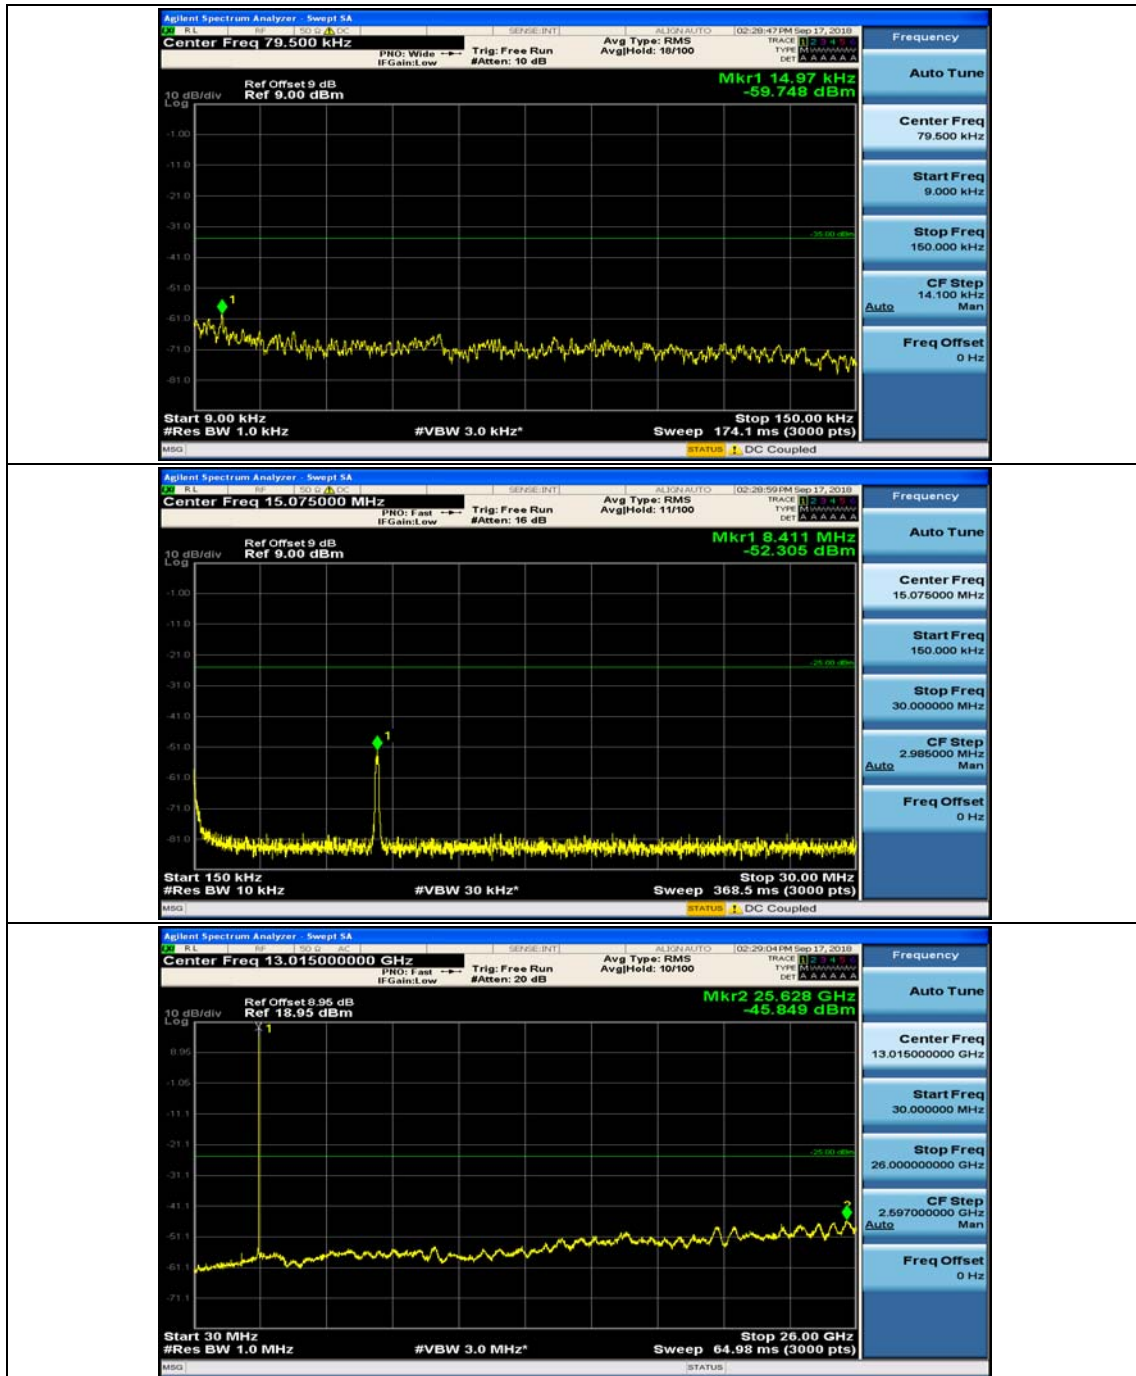

(Channel Bandwidth: 5 MHz)_MCH_QPSK_1RB#0

(Channel Bandwidth: 5 MHz)_MCH_QPSK_1RB#12

(Channel Bandwidth: 5 MHz)_HCH_QPSK_1RB#0

(Channel Bandwidth: 5 MHz)_HCH_QPSK_1RB#12

(Channel Bandwidth: 5 MHz)_LCH_16QAM_1RB#0