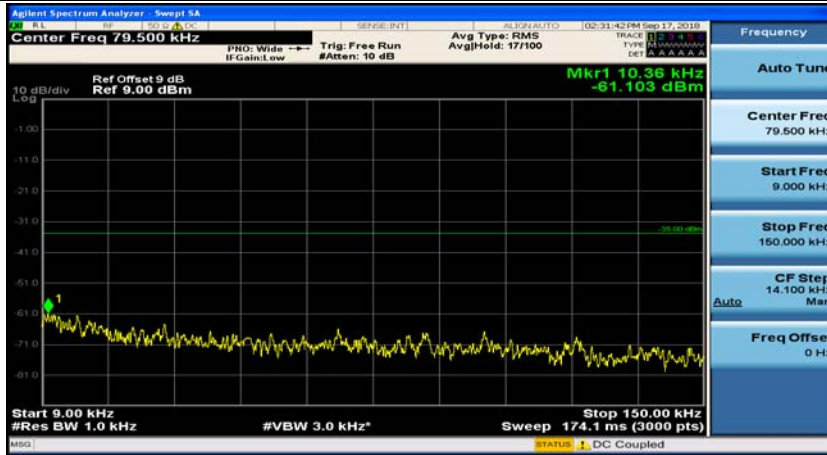

Channel Bandwidth: 10 MHz_LCH_16QAM_1RB#24