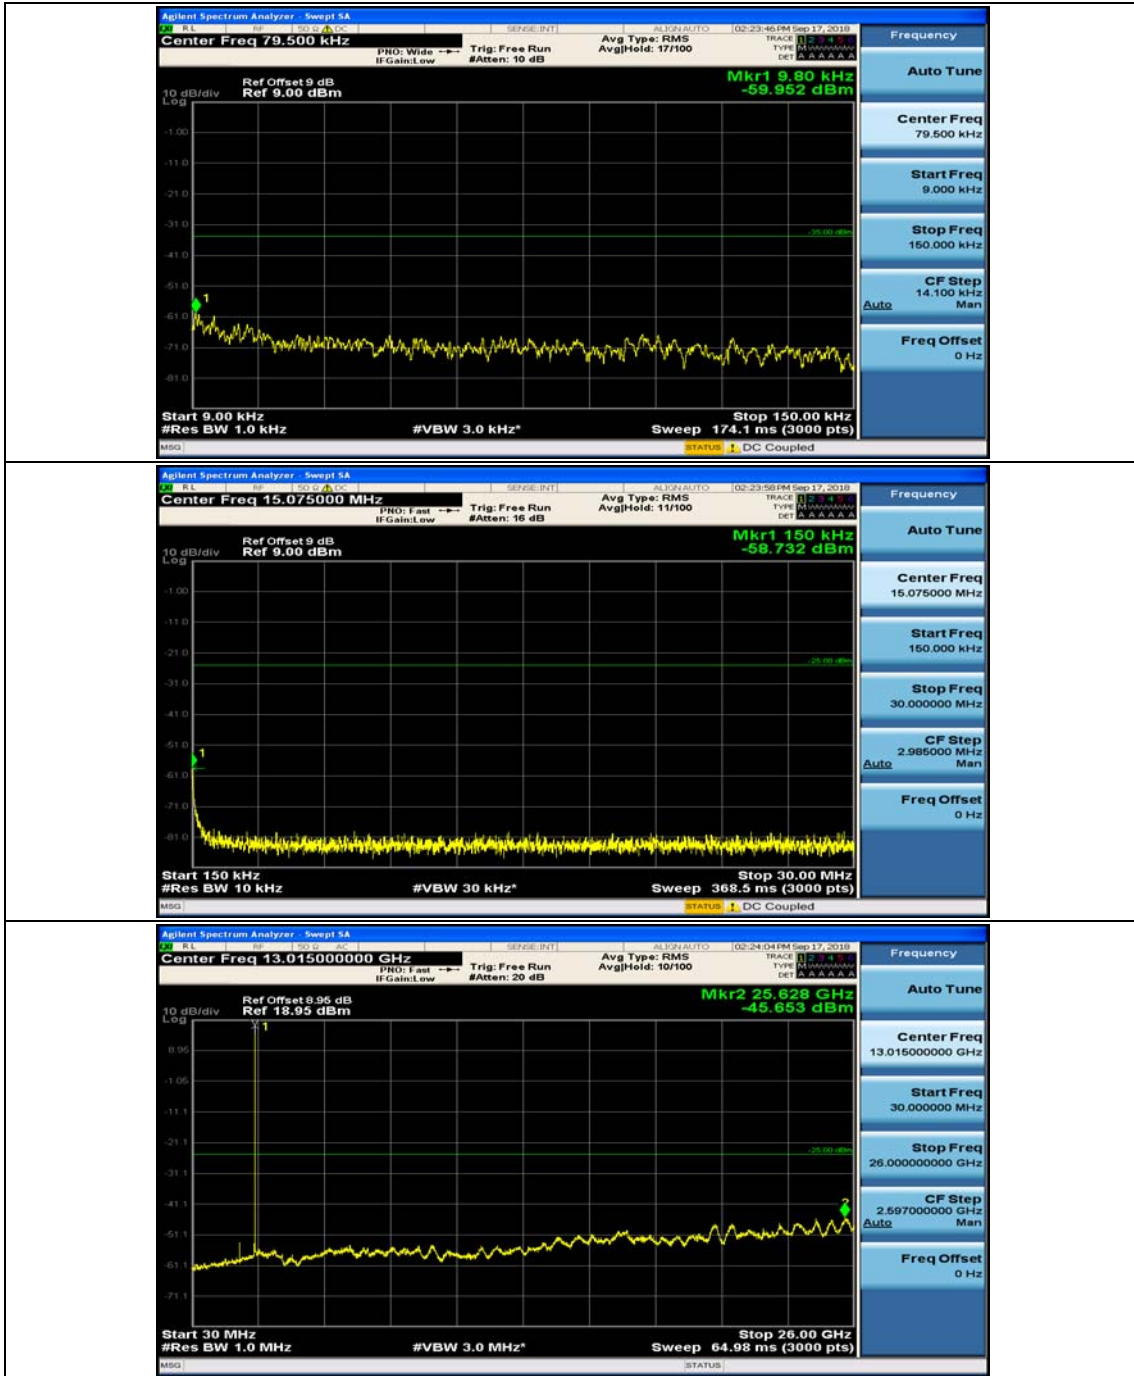

(Channel Bandwidth:20 MHz)_HCH_16QAM_50RB#25

(Channel Bandwidth:20 MHz)_HCH_16QAM_50RB#50

(Channel Bandwidth:20 MHz)_HCH_16QAM_100RB#0

Appendix E: Conducted Spurious Emission

Test Graphs

Channel Bandwidth: 5 MHz