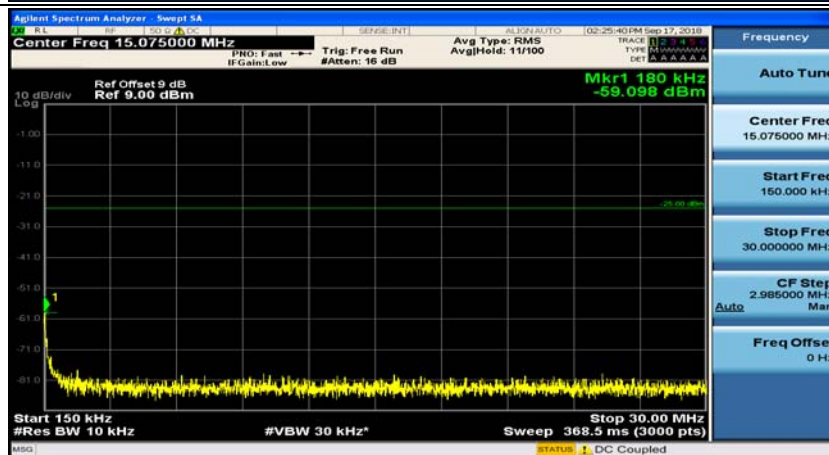

(Channel Bandwidth: 5 MHz)_MCH_QPSK_1RB#0

(Channel Bandwidth: 5 MHz)_MCH_QPSK_1RB#12