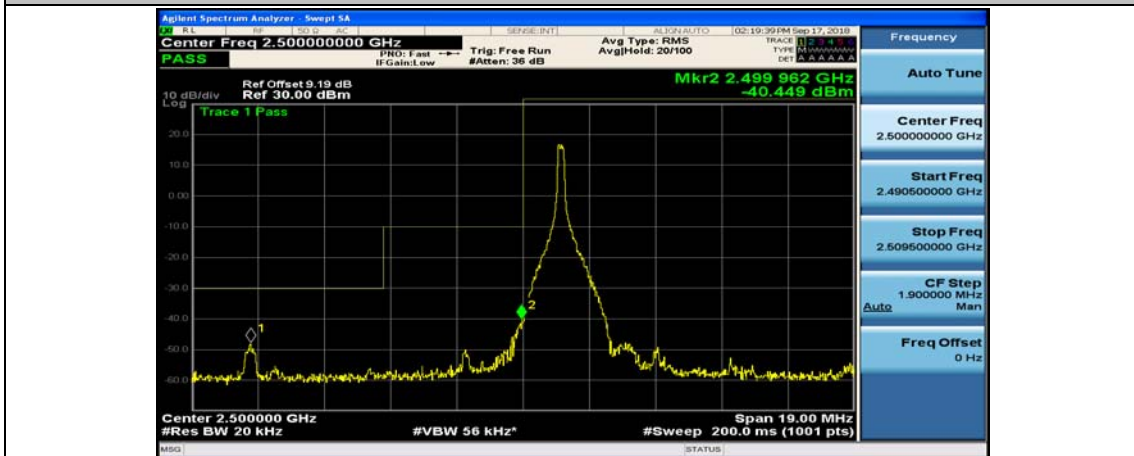

(Channel Bandwidth:20 MHz)_HCH_QPSK_50RB#0

(Channel Bandwidth:20 MHz)_HCH_QPSK_50RB#25

(Channel Bandwidth:20 MHz)_HCH_QPSK_50RB#50

(Channel Bandwidth:20 MHz)_HCH_QPSK_100RB#0

(Channel Bandwidth:20 MHz)_LCH_16QAM_1RB#0