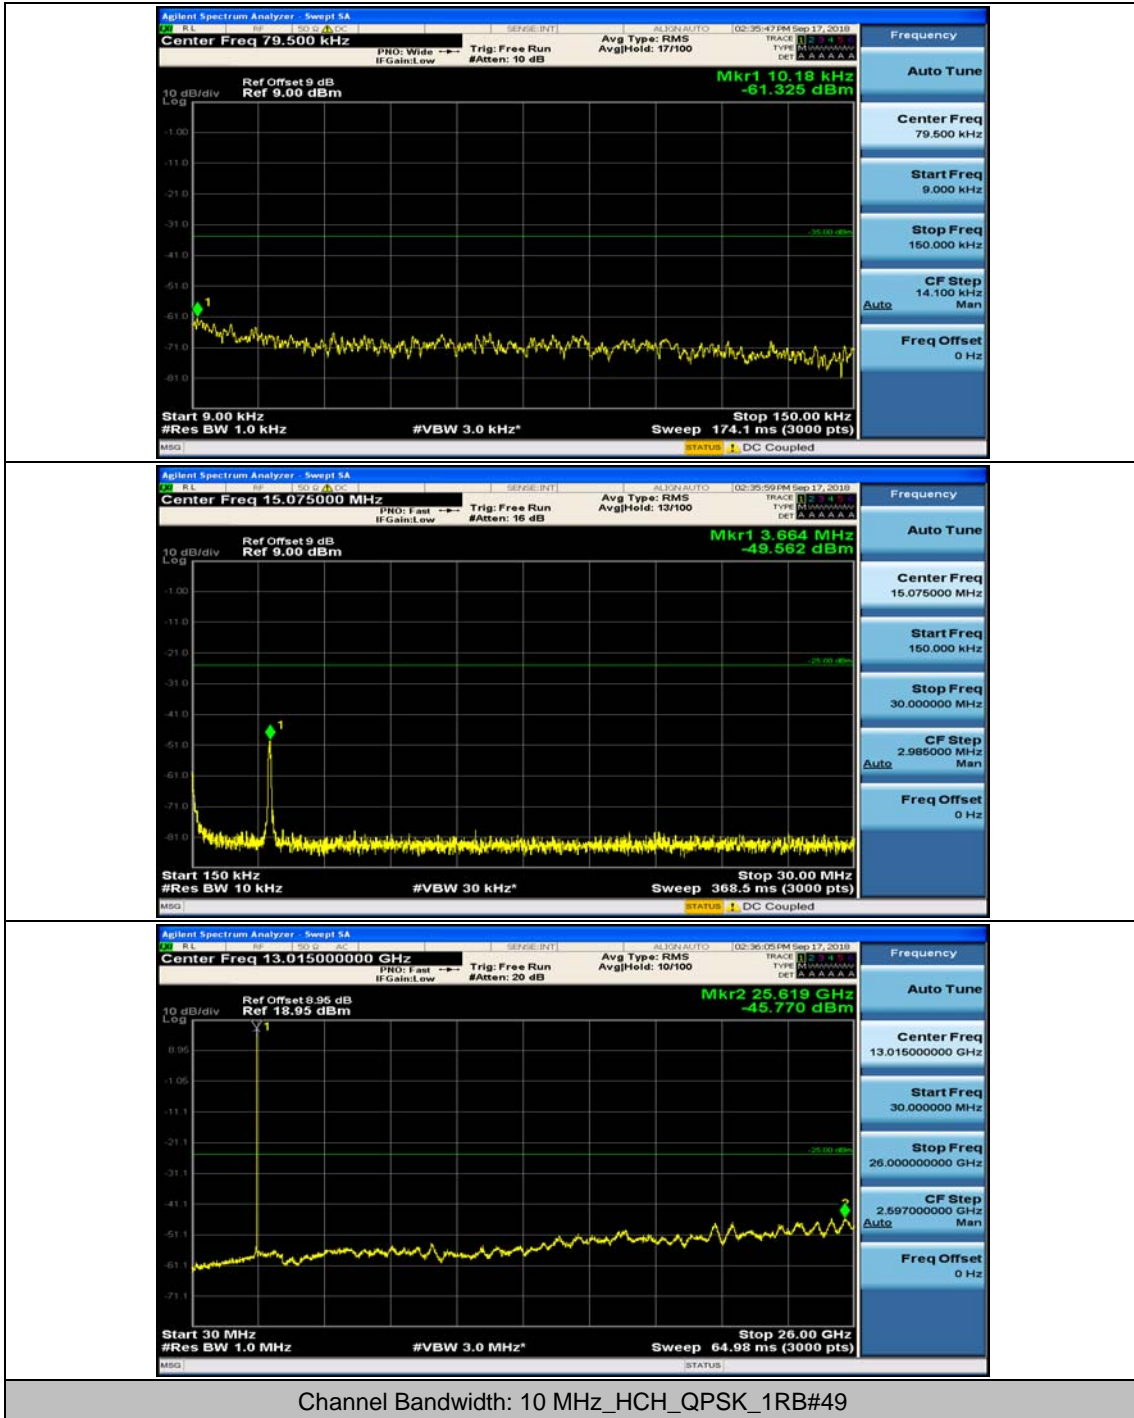

Channel Bandwidth: 10 MHz

Channel Bandwidth: 10 MHz_MCH_QPSK_1RB#0

Channel Bandwidth: 10 MHz_MCH_QPSK_1RB#24

Channel Bandwidth: 10 MHz_HCH_QPSK_1RB#0

Channel Bandwidth: 10 MHz_HCH_QPSK_1RB#24

Channel Bandwidth: 10 MHz_LCH_16QAM_1RB#0

Channel Bandwidth: 10 MHz_LCH_16QAM_1RB#24