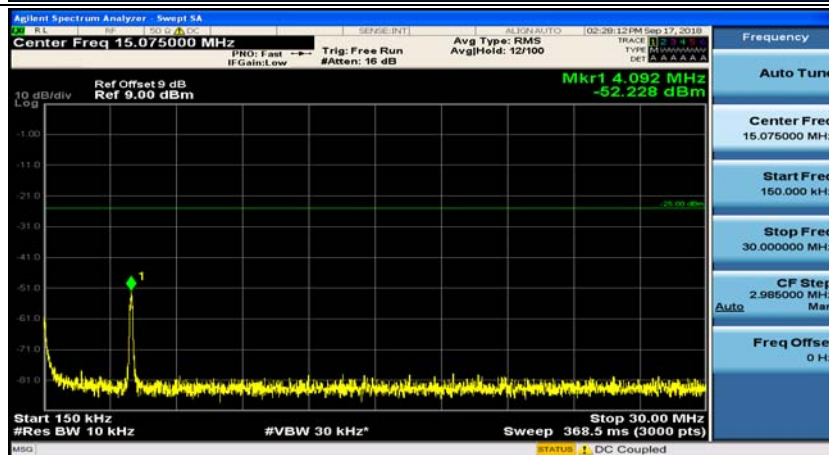

(Channel Bandwidth: 5 MHz)_MCH_QPSK_1RB#0

(Channel Bandwidth: 5 MHz)_MCH_QPSK_1RB#12

(Channel Bandwidth: 5 MHz)_HCH_QPSK_1RB#0

(Channel Bandwidth: 5 MHz)_HCH_QPSK_1RB#12

(Channel Bandwidth: 5 MHz)_LCH_16QAM_1RB#0