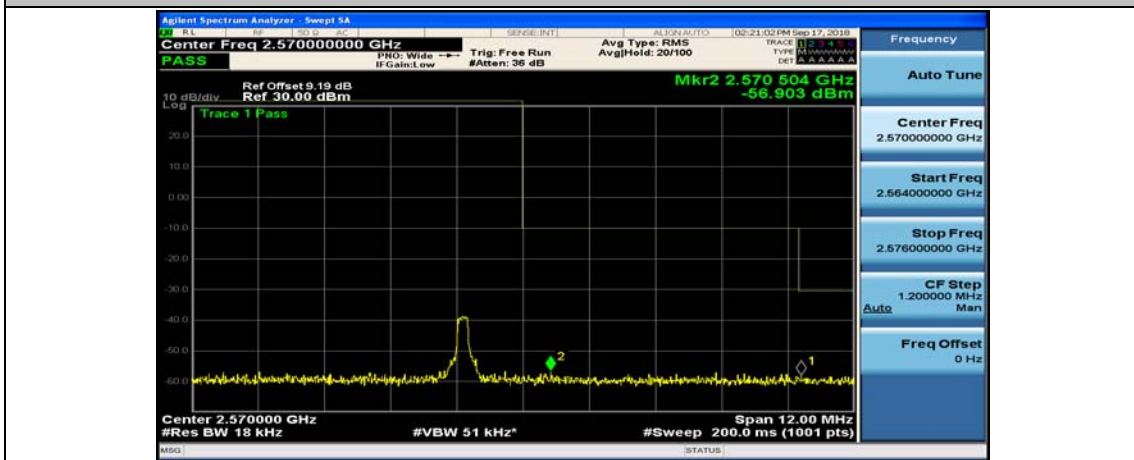

(Channel Bandwidth:15 MHz)_HCH_16QAM_37RB#0

(Channel Bandwidth:15 MHz)_HCH_16QAM_37RB#18

(Channel Bandwidth:15 MHz)_HCH_16QAM_37RB#38

(Channel Bandwidth:15 MHz)_HCH_16QAM_75RB#0

Channel Bandwidth: 20 MHz

(Channel Bandwidth:20 MHz)_LCH_QPSK_50RB#25

(Channel Bandwidth:20 MHz)_LCH_QPSK_50RB#50

(Channel Bandwidth:20 MHz)_LCH_QPSK_100RB#0

(Channel Bandwidth:20 MHz)_HCH_QPSK_1RB#0

(Channel Bandwidth:20 MHz)_HCH_QPSK_1RB#49

(Channel Bandwidth:20 MHz)_HCH_QPSK_1RB#99