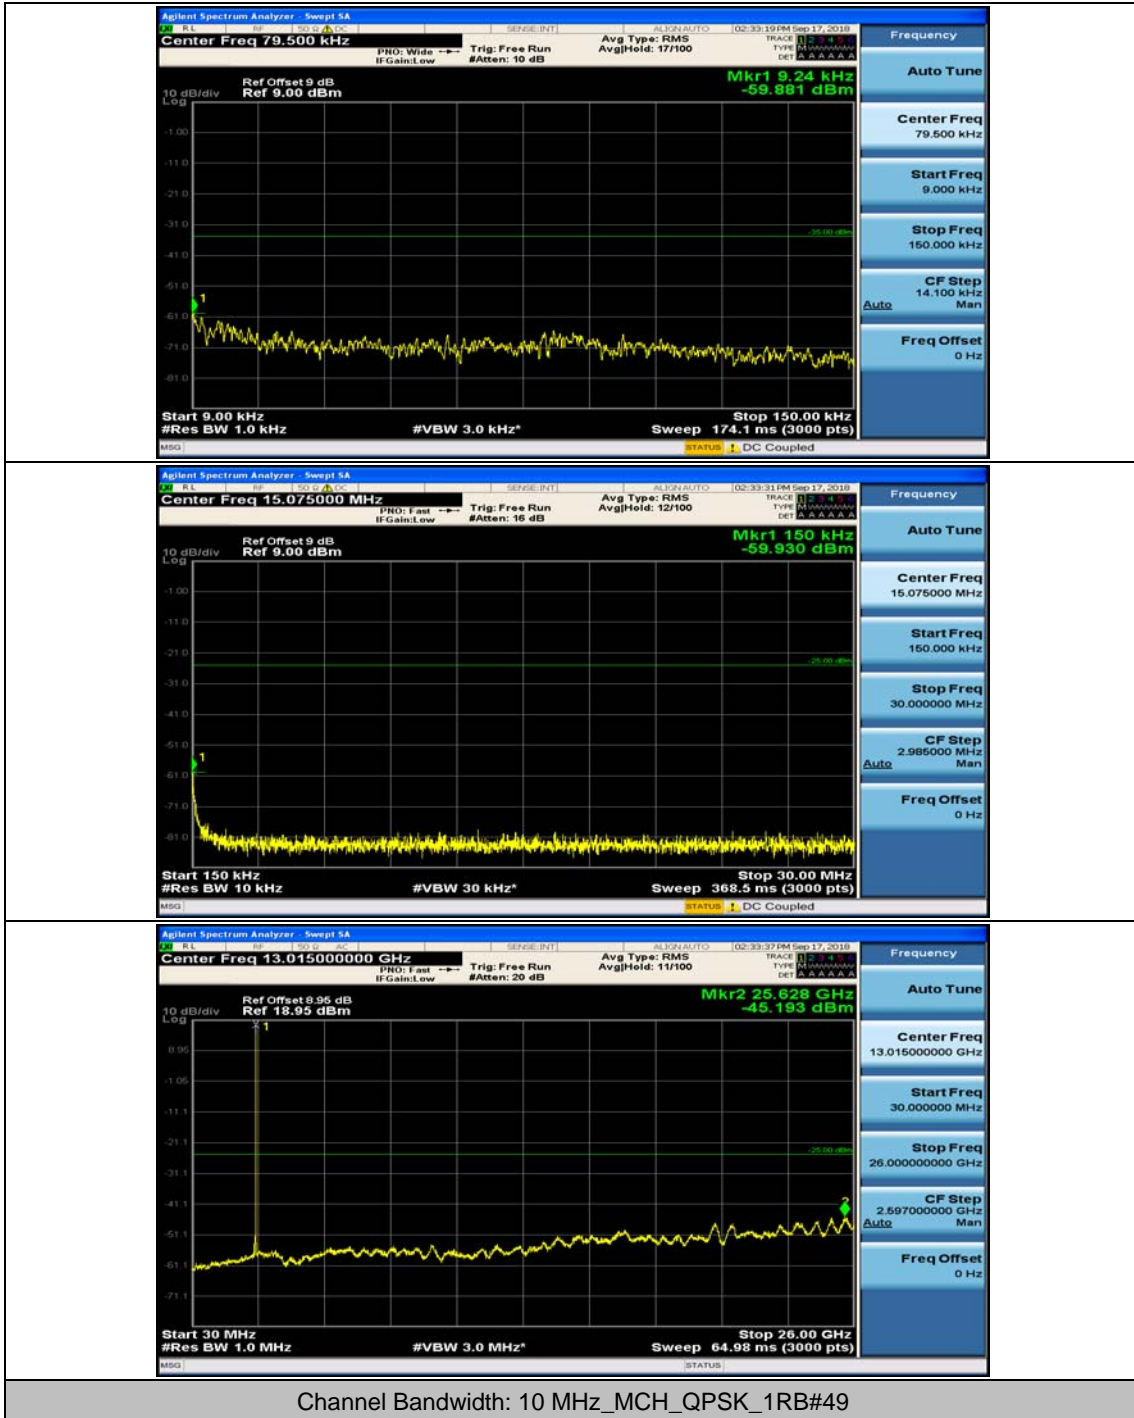

Channel Bandwidth: 10 MHz

Channel Bandwidth: 10 MHz_MCH_QPSK_1RB#0

Channel Bandwidth: 10 MHz_MCH_QPSK_1RB#24

Channel Bandwidth: 10 MHz_HCH_QPSK_1RB#0

Channel Bandwidth: 10 MHz_HCH_QPSK_1RB#24

Channel Bandwidth: 10 MHz_LCH_16QAM_1RB#0

Channel Bandwidth: 10 MHz_LCH_16QAM_1RB#24