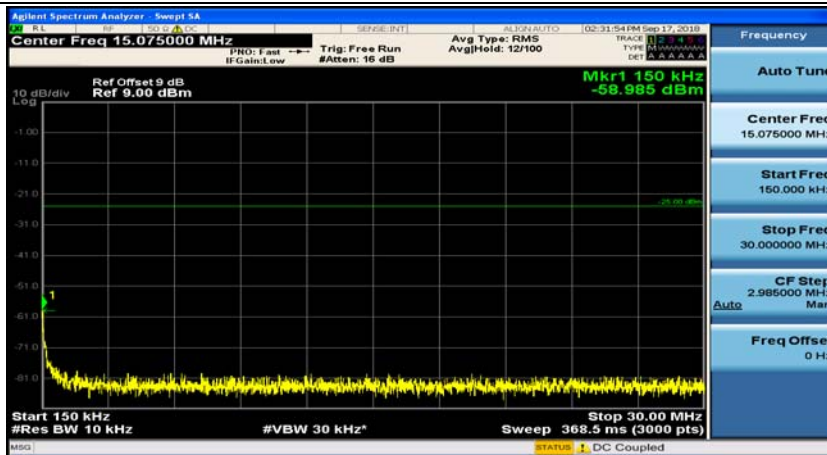

Channel Bandwidth: 10 MHz_LCH_16QAM_1RB#24