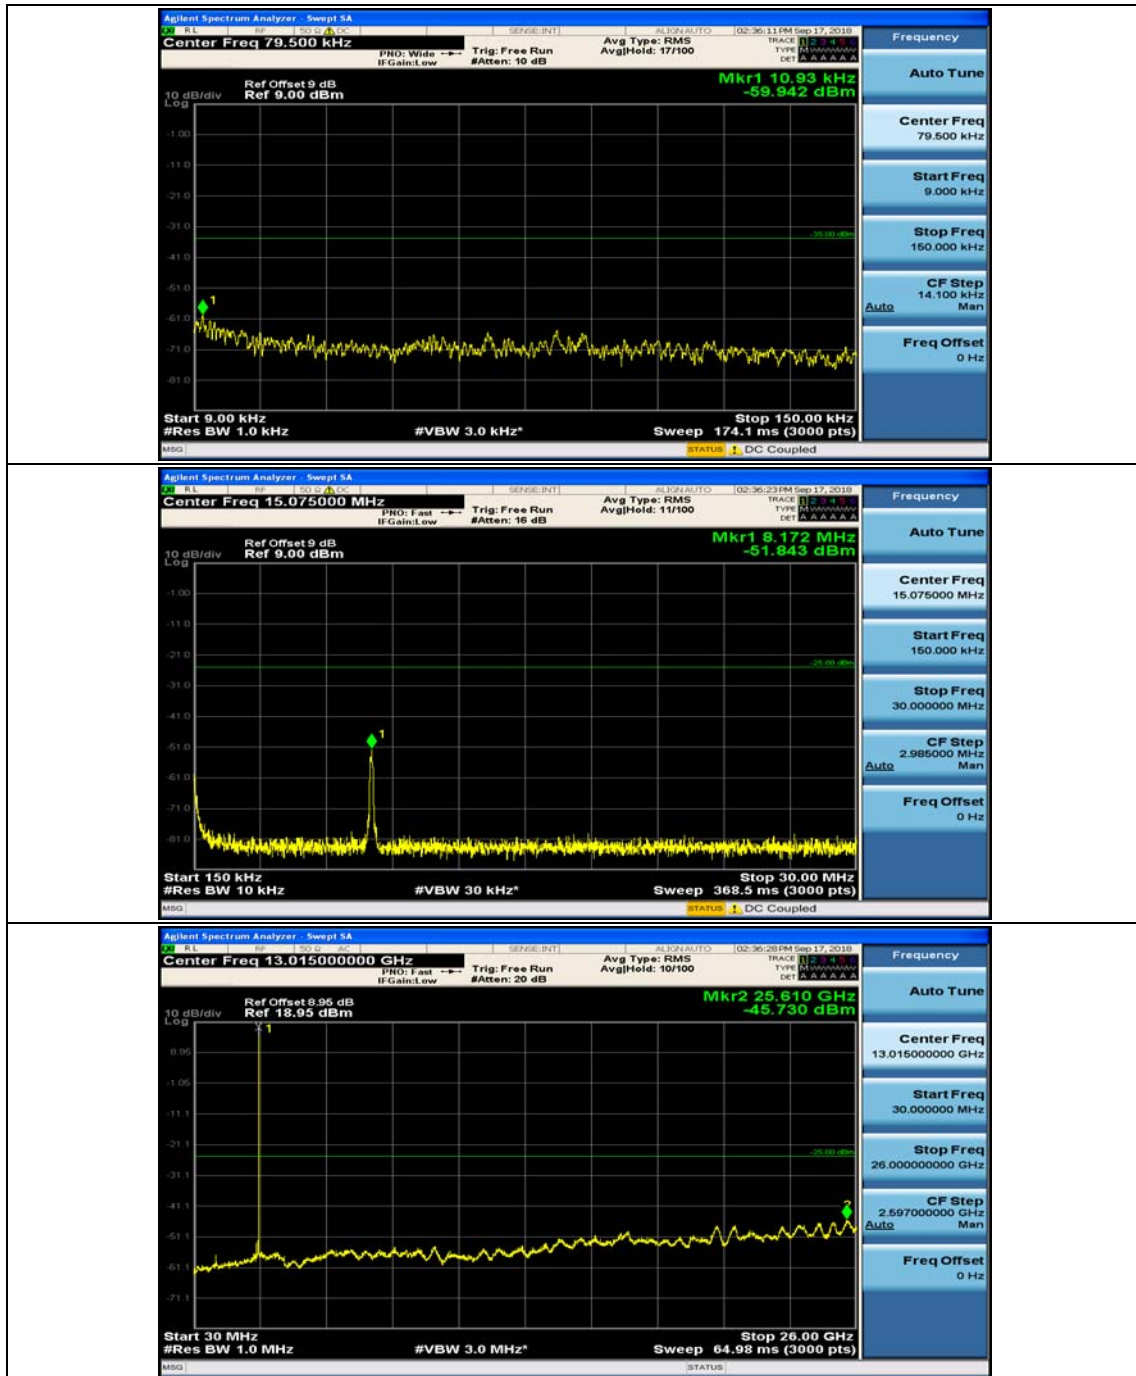

Channel Bandwidth: 10 MHz

Channel Bandwidth: 10 MHz_MCH_QPSK_1RB#0

Channel Bandwidth: 10 MHz_MCH_QPSK_1RB#24

Channel Bandwidth: 10 MHz_HCH_QPSK_1RB#0

Channel Bandwidth: 10 MHz_HCH_QPSK_1RB#24

Channel Bandwidth: 10 MHz_LCH_16QAM_1RB#0

Channel Bandwidth: 10 MHz_LCH_16QAM_1RB#24