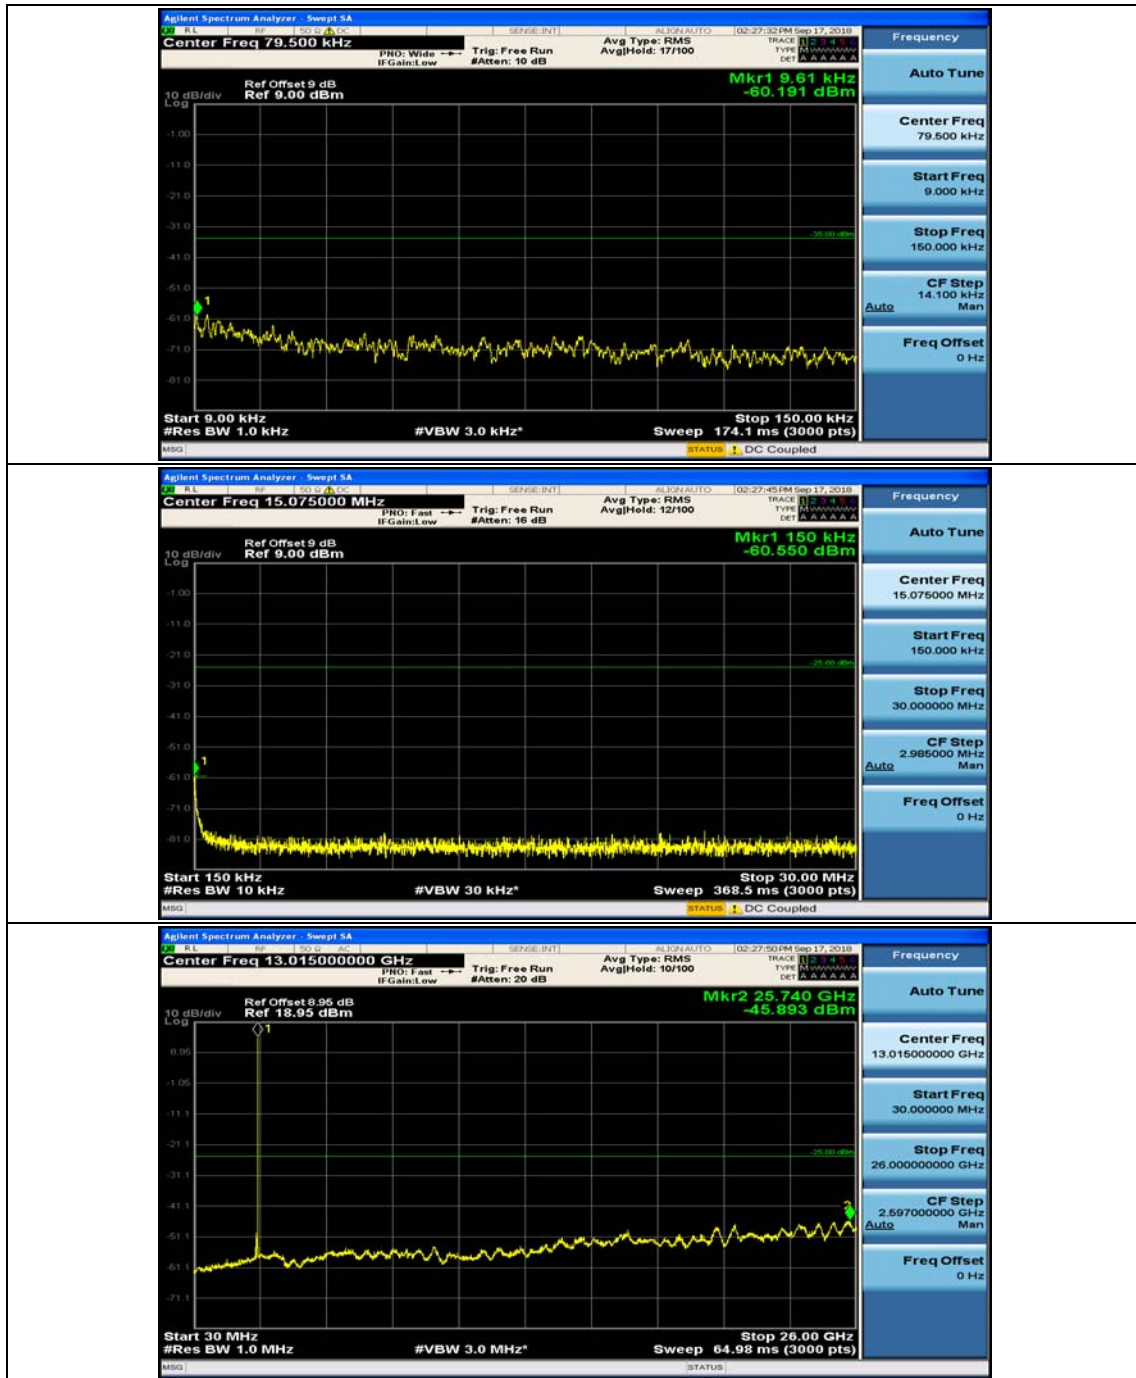

(Channel Bandwidth: 5 MHz)_LCH_16QAM_1RB#12

(Channel Bandwidth: 5 MHz)_MCH_16QAM_1RB#0

(Channel Bandwidth: 5 MHz)_MCH_16QAM_1RB#12

(Channel Bandwidth: 5 MHz)_HCH_16QAM_1RB#0

(Channel Bandwidth: 5 MHz)_HCH_16QAM_1RB#12