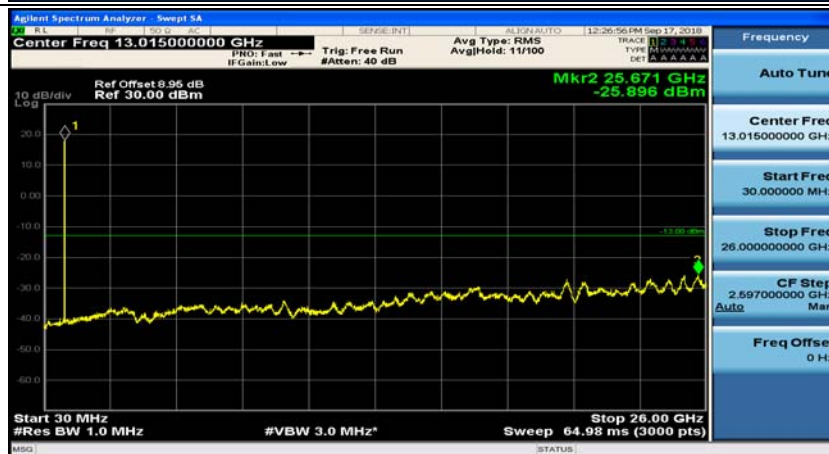

(Channel Bandwidth: 1.4 MHz)\_LCH\_16QAM\_1RB#0

(Channel Bandwidth: 1.4 MHz)\_LCH\_16QAM\_1RB#3

(Channel Bandwidth: 1.4 MHz)\_MCH\_16QAM\_1RB#0

(Channel Bandwidth: 1.4 MHz)\_MCH\_16QAM\_1RB#3

(Channel Bandwidth: 1.4 MHz)\_HCH\_16QAM\_1RB#0

(Channel Bandwidth: 1.4 MHz)\_HCH\_16QAM\_1RB#3