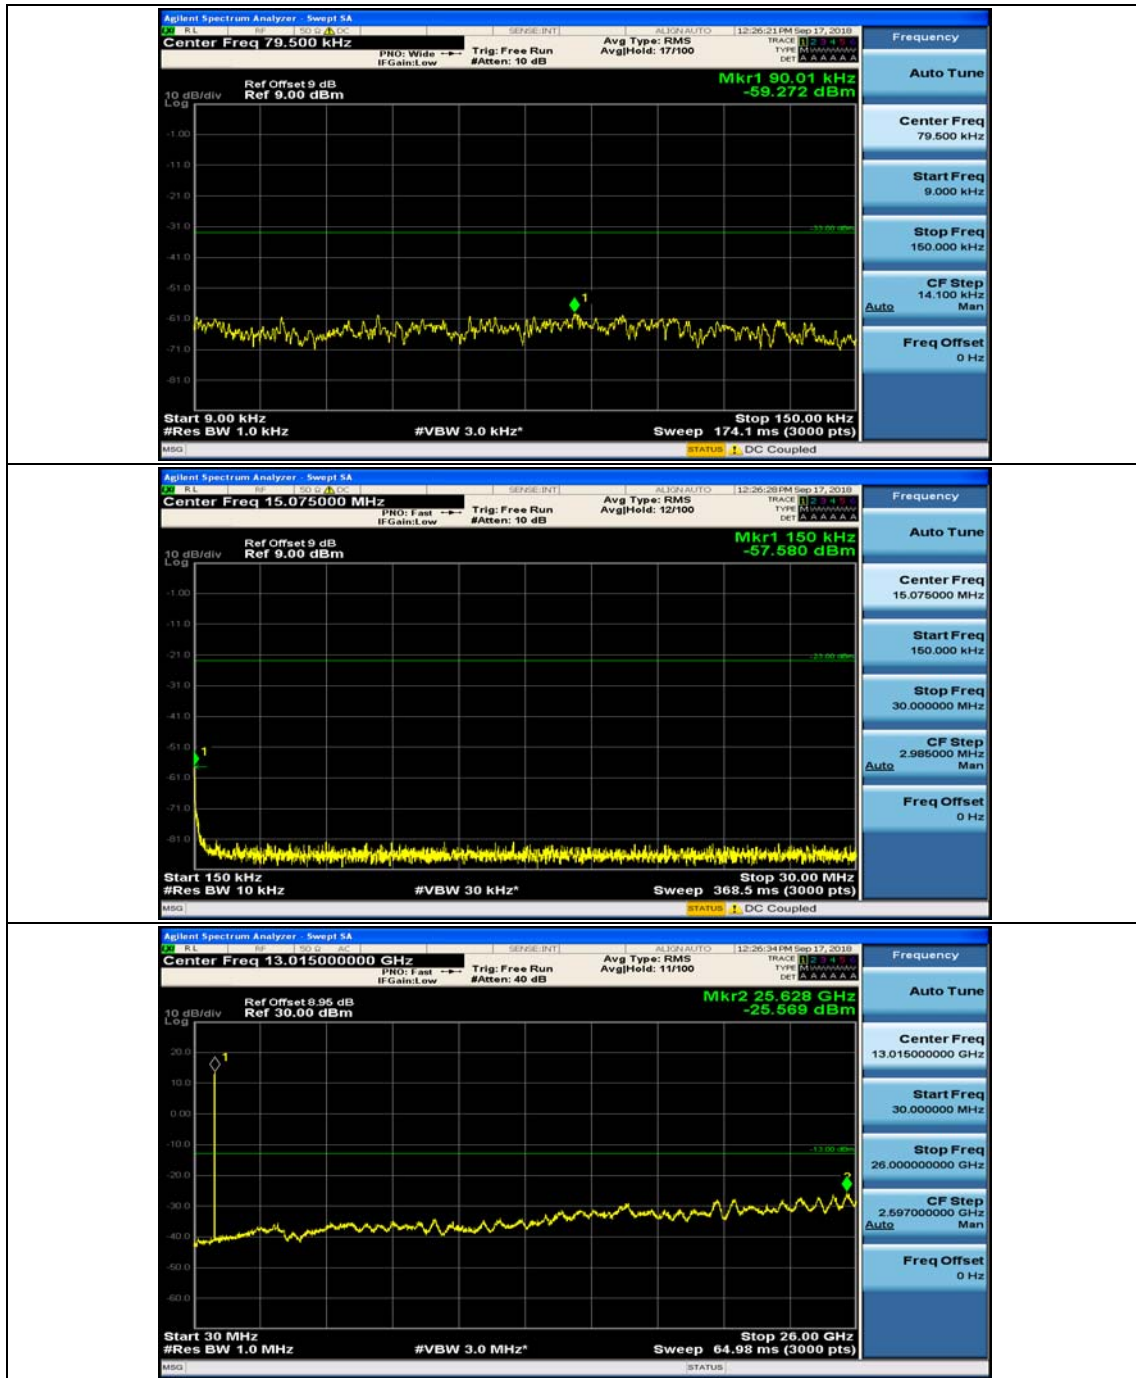

## Appendix E: Conducted Spurious Emission

### Test Graphs

Channel Bandwidth: 1.4 MHz

(Channel Bandwidth: 1.4 MHz)\_MCH\_QPSK\_1RB#0

(Channel Bandwidth: 1.4 MHz)\_MCH\_QPSK\_1RB#3

(Channel Bandwidth: 1.4 MHz)\_HCH\_QPSK\_1RB#0

(Channel Bandwidth: 1.4 MHz)\_HCH\_QPSK\_1RB#3