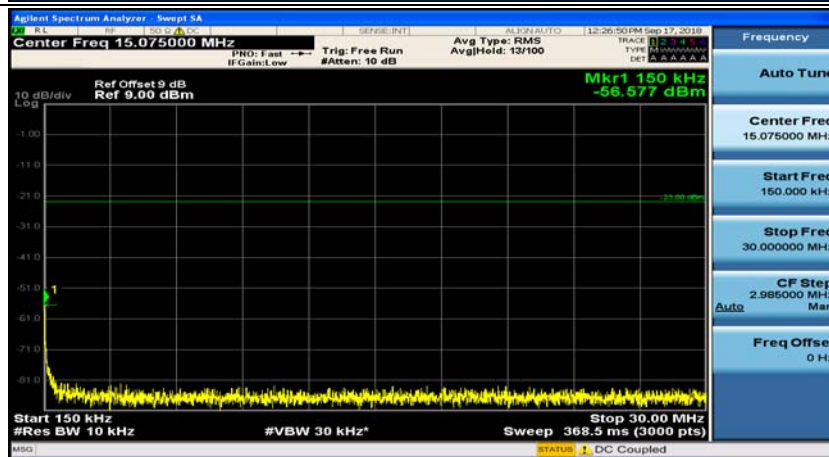

(Channel Bandwidth: 1.4 MHz)\_LCH\_16QAM\_1RB#0

(Channel Bandwidth: 1.4 MHz)\_LCH\_16QAM\_1RB#3

(Channel Bandwidth: 1.4 MHz)\_MCH\_16QAM\_1RB#0

(Channel Bandwidth: 1.4 MHz)\_MCH\_16QAM\_1RB#3

(Channel Bandwidth: 1.4 MHz)\_HCH\_16QAM\_1RB#0

(Channel Bandwidth: 1.4 MHz)\_HCH\_16QAM\_1RB#3