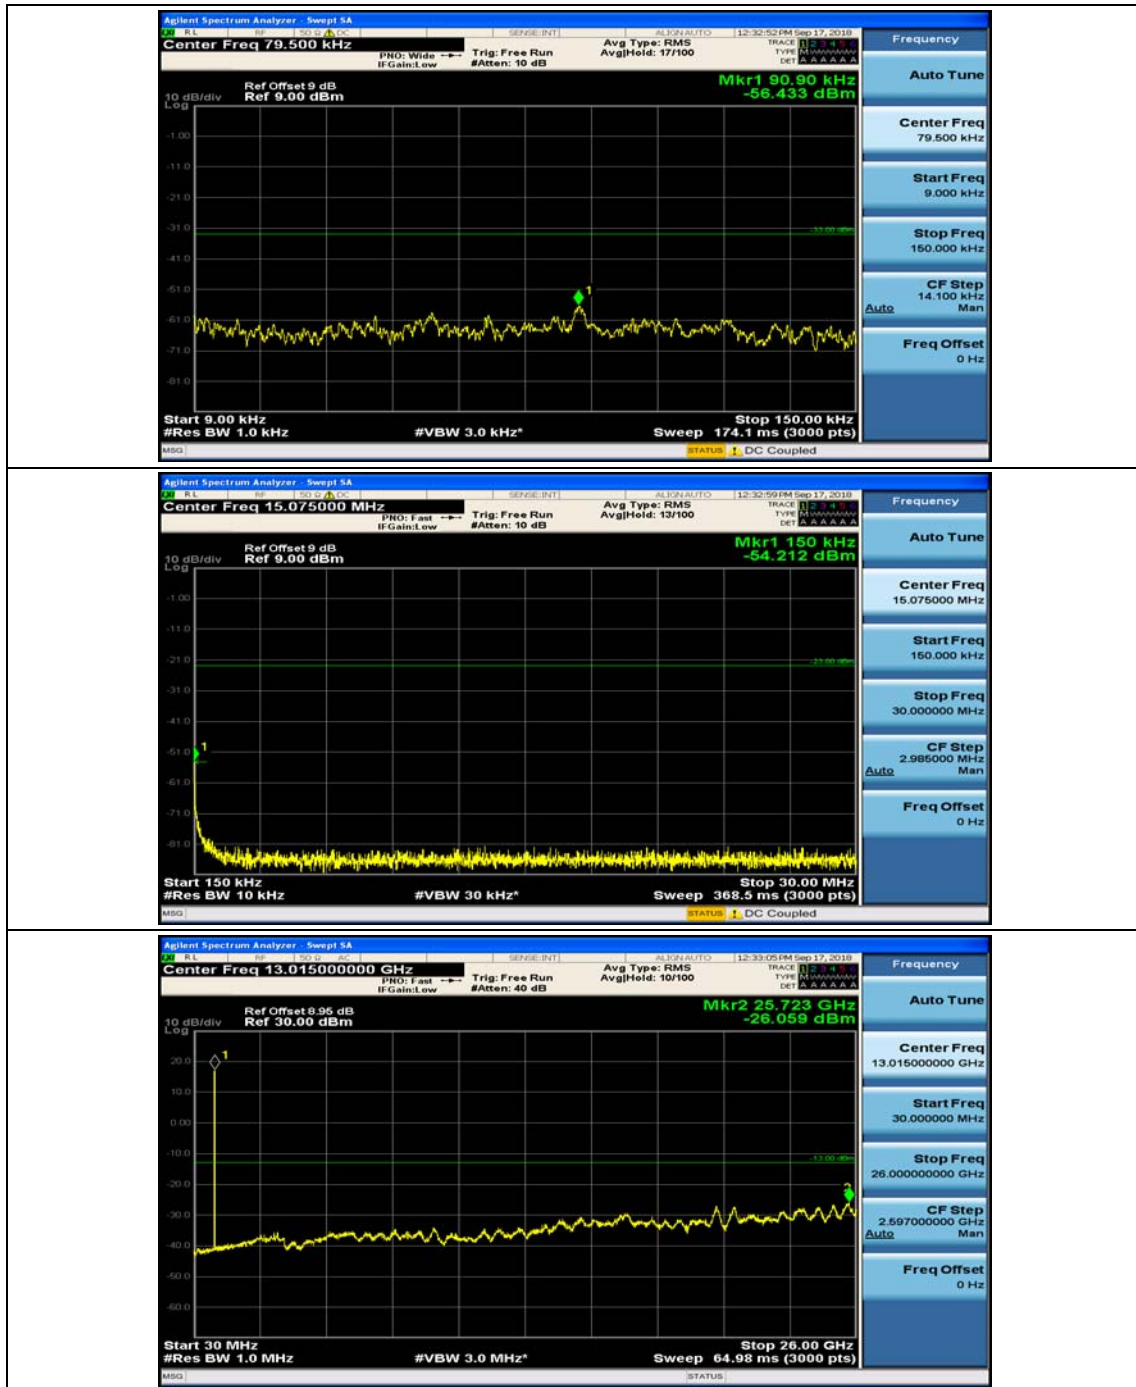

(Channel Bandwidth: 3 MHz)_LCH_16QAM_1RB#0