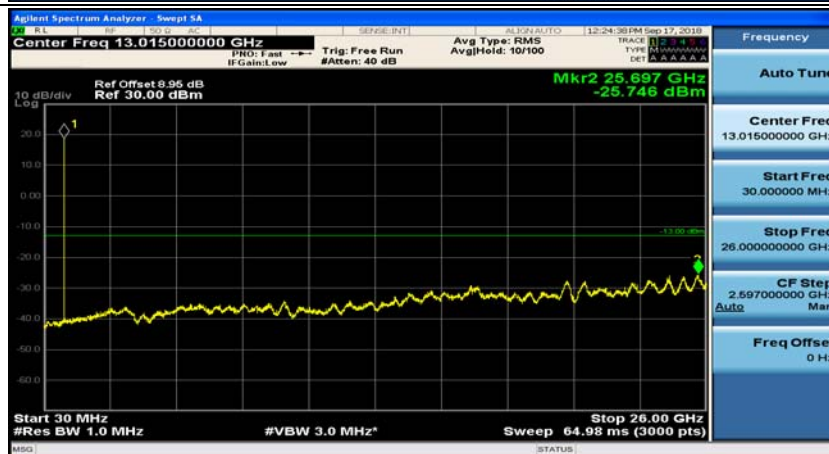

(Channel Bandwidth: 1.4 MHz)\_LCH\_16QAM\_1RB#0

(Channel Bandwidth: 1.4 MHz)\_LCH\_16QAM\_1RB#3

(Channel Bandwidth: 1.4 MHz)\_MCH\_16QAM\_1RB#0

(Channel Bandwidth: 1.4 MHz)\_MCH\_16QAM\_1RB#3

(Channel Bandwidth: 1.4 MHz)\_HCH\_16QAM\_1RB#0

(Channel Bandwidth: 1.4 MHz)\_HCH\_16QAM\_1RB#3