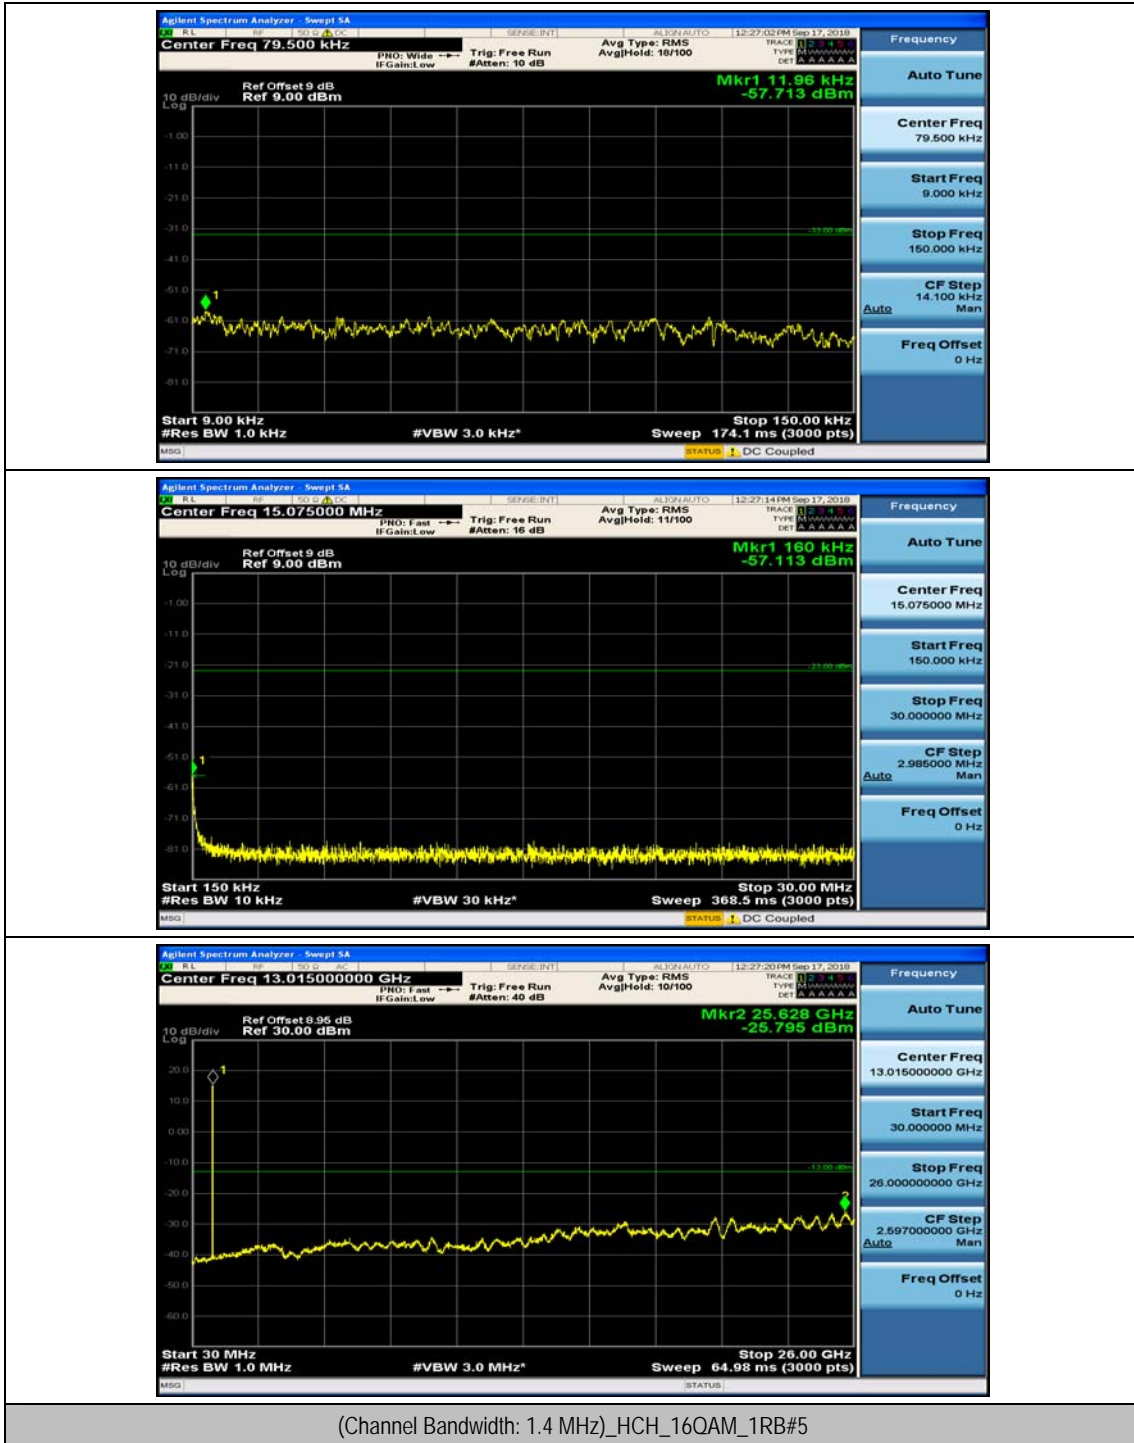

(Channel Bandwidth: 1.4 MHz)\_LCH\_16QAM\_1RB#0

(Channel Bandwidth: 1.4 MHz)\_LCH\_16QAM\_1RB#3

(Channel Bandwidth: 1.4 MHz)\_MCH\_16QAM\_1RB#0

(Channel Bandwidth: 1.4 MHz)\_MCH\_16QAM\_1RB#3

(Channel Bandwidth: 1.4 MHz)\_HCH\_16QAM\_1RB#0

(Channel Bandwidth: 1.4 MHz)\_HCH\_16QAM\_1RB#3