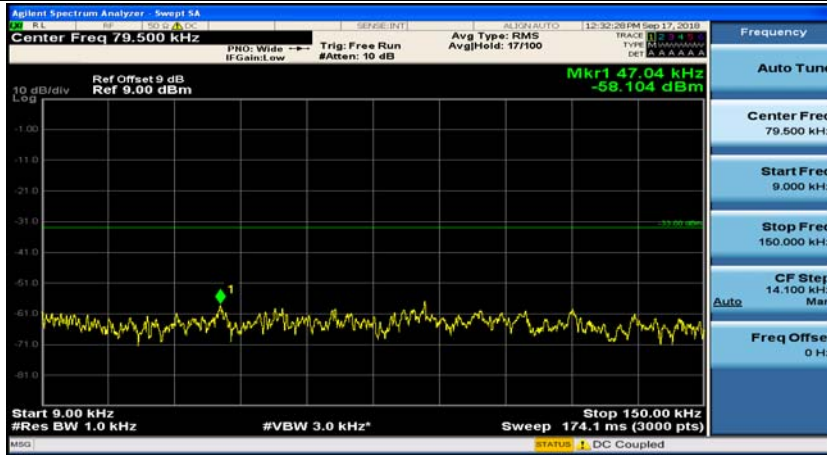

(Channel Bandwidth: 1.4 MHz)\_HCH\_16QAM\_1RB#3

### Channel Bandwidth: 3 MHz

(Channel Bandwidth: 3 MHz)\_MCH\_QPSK\_1RB#0

(Channel Bandwidth: 3 MHz)\_MCH\_QPSK\_1RB#7

## (Channel Bandwidth: 3 MHz)\_HCH\_QPSK\_1RB#0