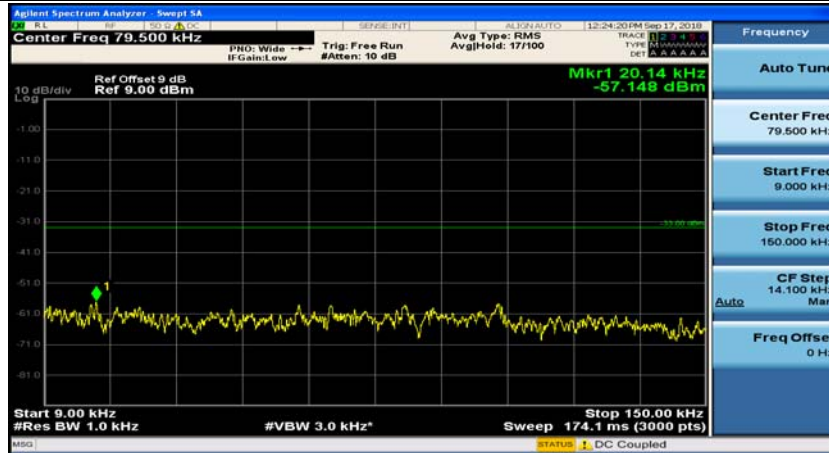

(Channel Bandwidth: 1.4 MHz)\_LCH\_16QAM\_1RB#0

(Channel Bandwidth: 1.4 MHz)\_LCH\_16QAM\_1RB#3

(Channel Bandwidth: 1.4 MHz)\_MCH\_16QAM\_1RB#0

(Channel Bandwidth: 1.4 MHz)\_MCH\_16QAM\_1RB#3

(Channel Bandwidth: 1.4 MHz)\_HCH\_16QAM\_1RB#0

(Channel Bandwidth: 1.4 MHz)\_HCH\_16QAM\_1RB#3