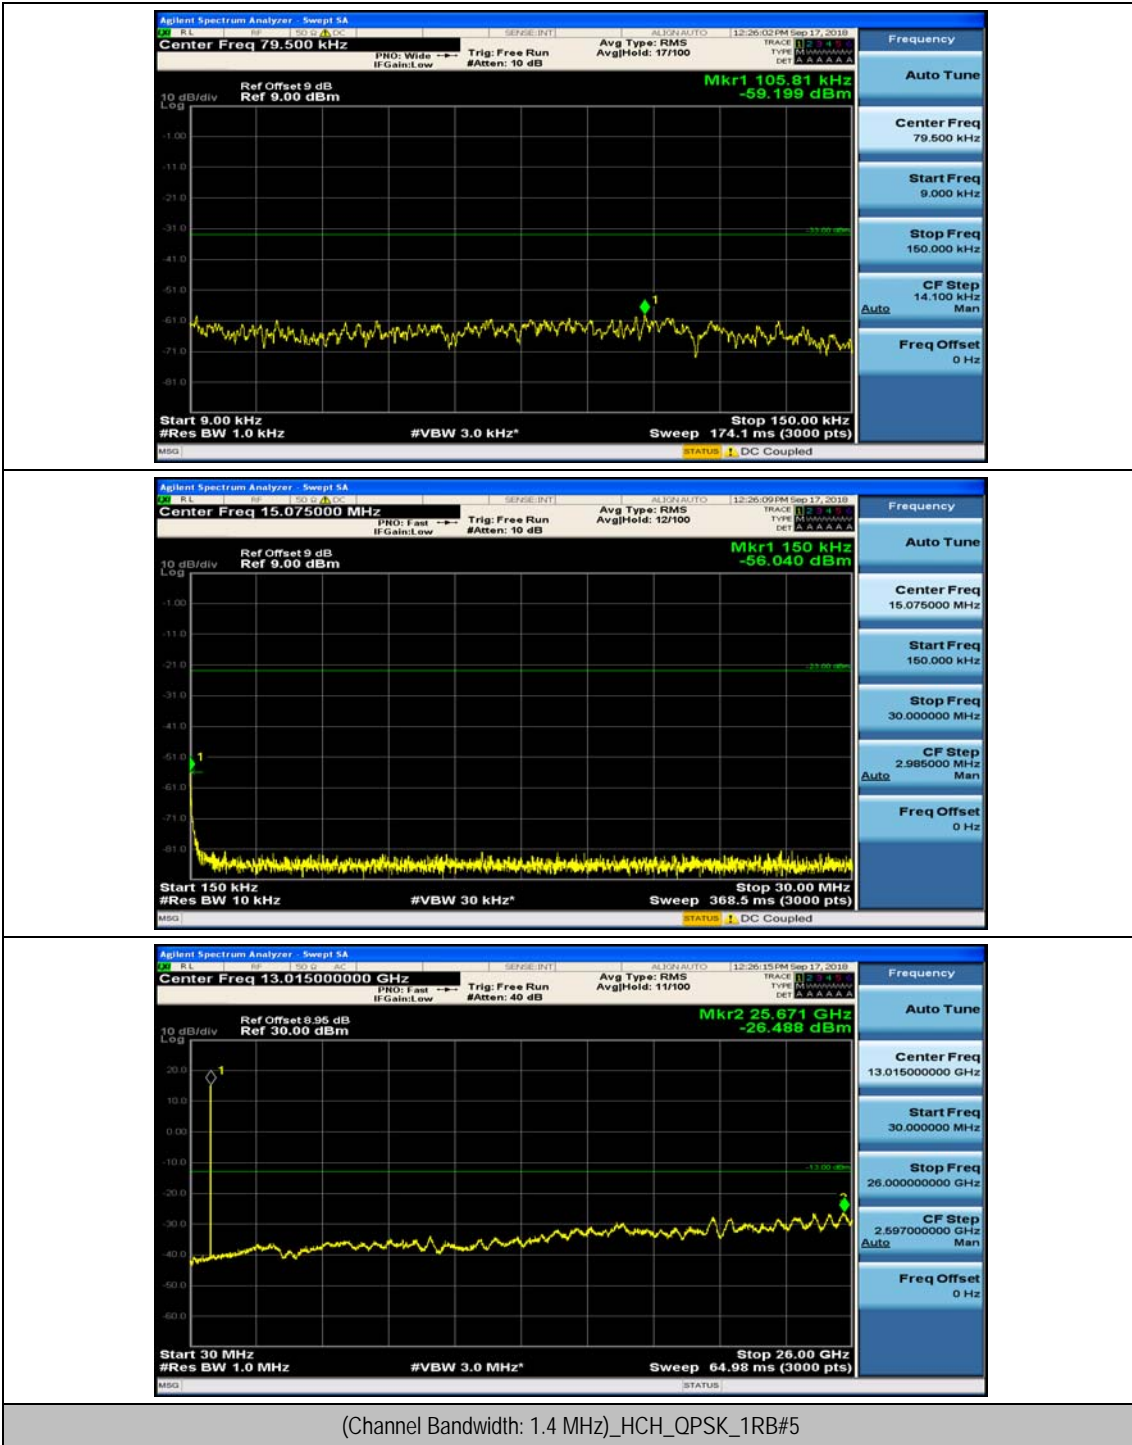

## Appendix E: Conducted Spurious Emission

### Test Graphs

Channel Bandwidth: 1.4 MHz

(Channel Bandwidth: 1.4 MHz)\_MCH\_QPSK\_1RB#0

(Channel Bandwidth: 1.4 MHz)\_MCH\_QPSK\_1RB#3

(Channel Bandwidth: 1.4 MHz)\_HCH\_QPSK\_1RB#0

(Channel Bandwidth: 1.4 MHz)\_HCH\_QPSK\_1RB#3