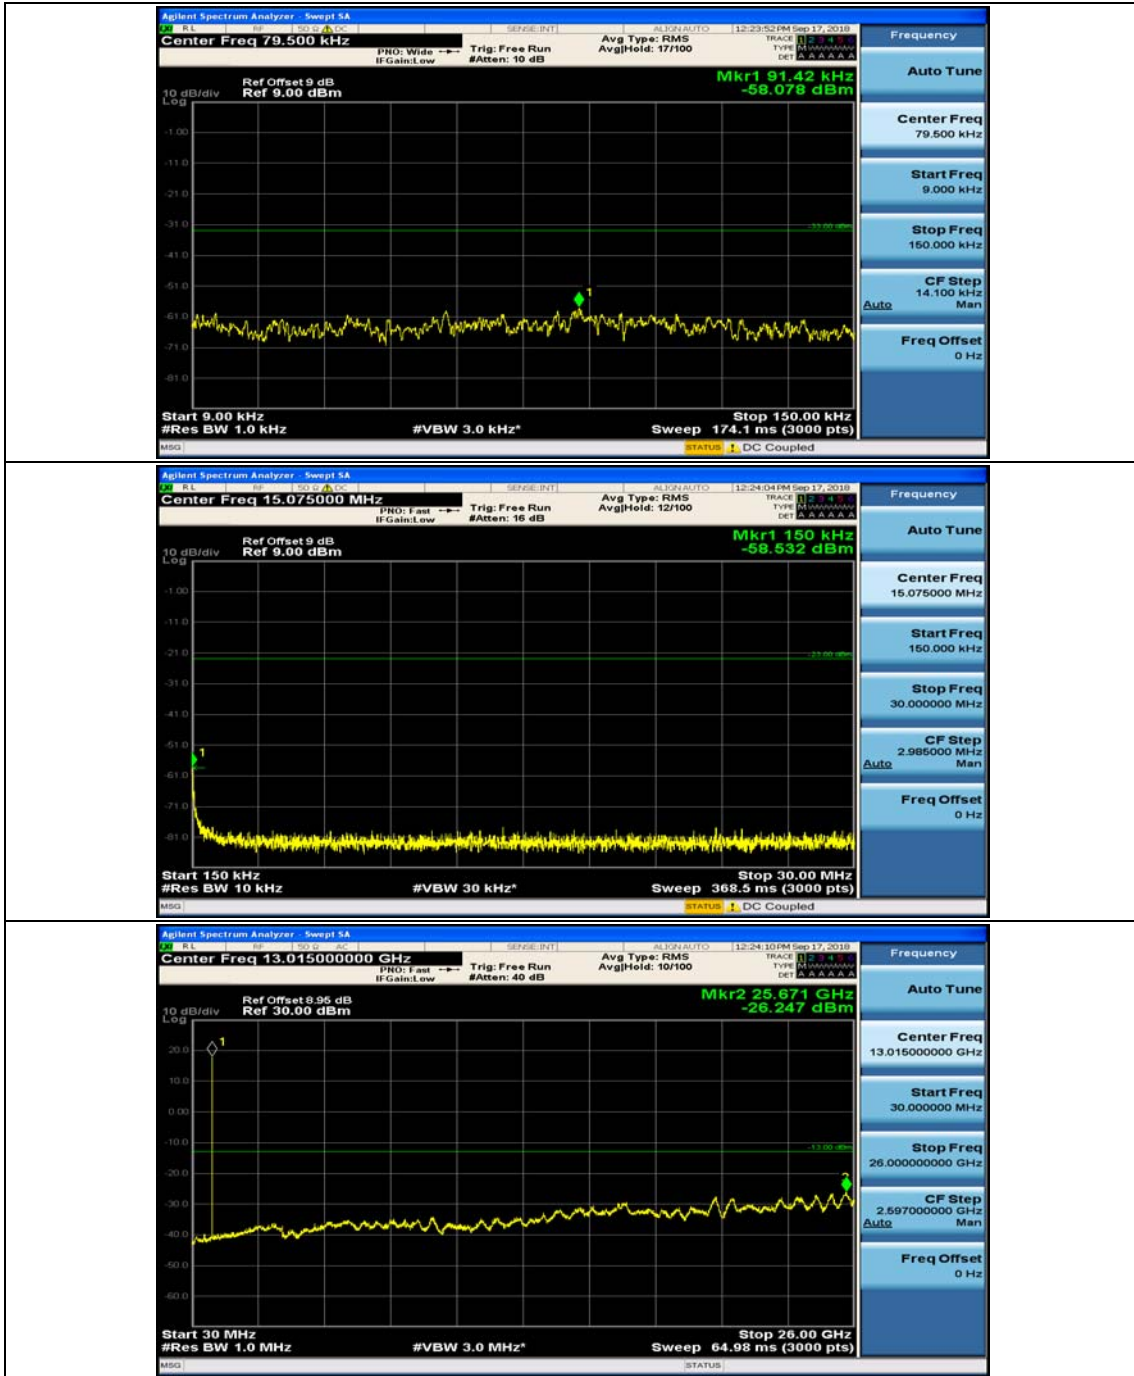

## Appendix E: Conducted Spurious Emission

### Test Graphs

Channel Bandwidth: 1.4 MHz

(Channel Bandwidth: 1.4 MHz)\_MCH\_QPSK\_1RB#0

(Channel Bandwidth: 1.4 MHz)\_MCH\_QPSK\_1RB#3

(Channel Bandwidth: 1.4 MHz)\_HCH\_QPSK\_1RB#0

(Channel Bandwidth: 1.4 MHz)\_HCH\_QPSK\_1RB#3