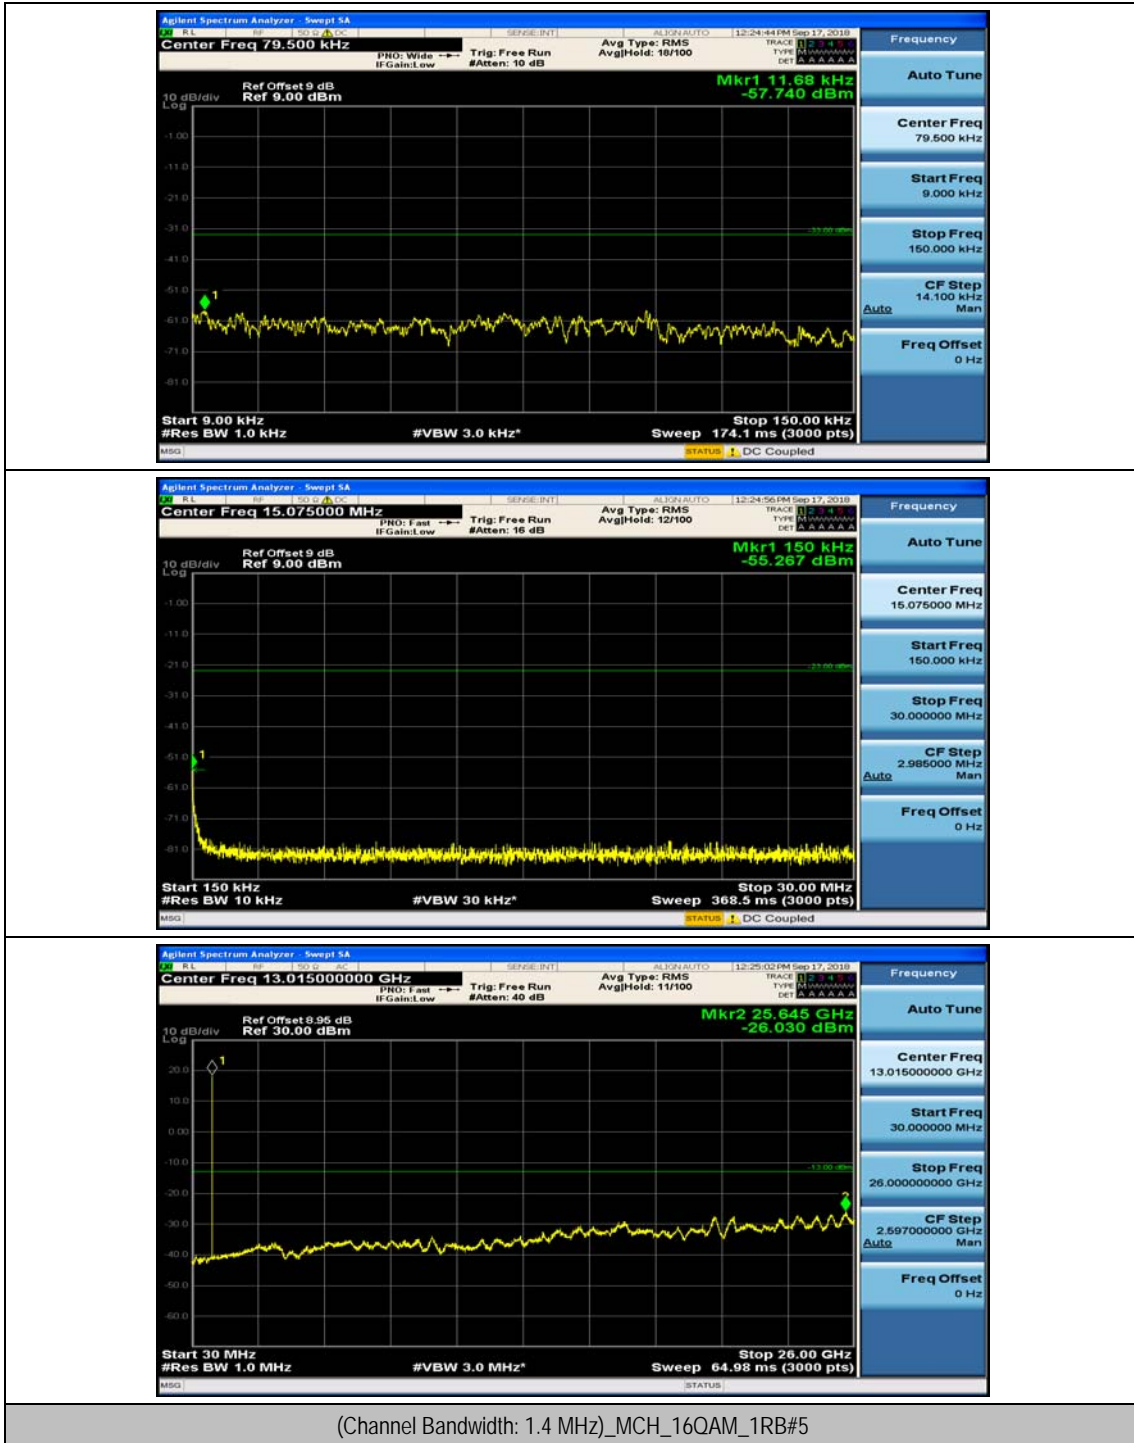

(Channel Bandwidth: 1.4 MHz)\_LCH\_16QAM\_1RB#0

(Channel Bandwidth: 1.4 MHz)\_LCH\_16QAM\_1RB#3

(Channel Bandwidth: 1.4 MHz)\_MCH\_16QAM\_1RB#0

(Channel Bandwidth: 1.4 MHz)\_MCH\_16QAM\_1RB#3

(Channel Bandwidth: 1.4 MHz)\_HCH\_16QAM\_1RB#0

(Channel Bandwidth: 1.4 MHz)\_HCH\_16QAM\_1RB#3