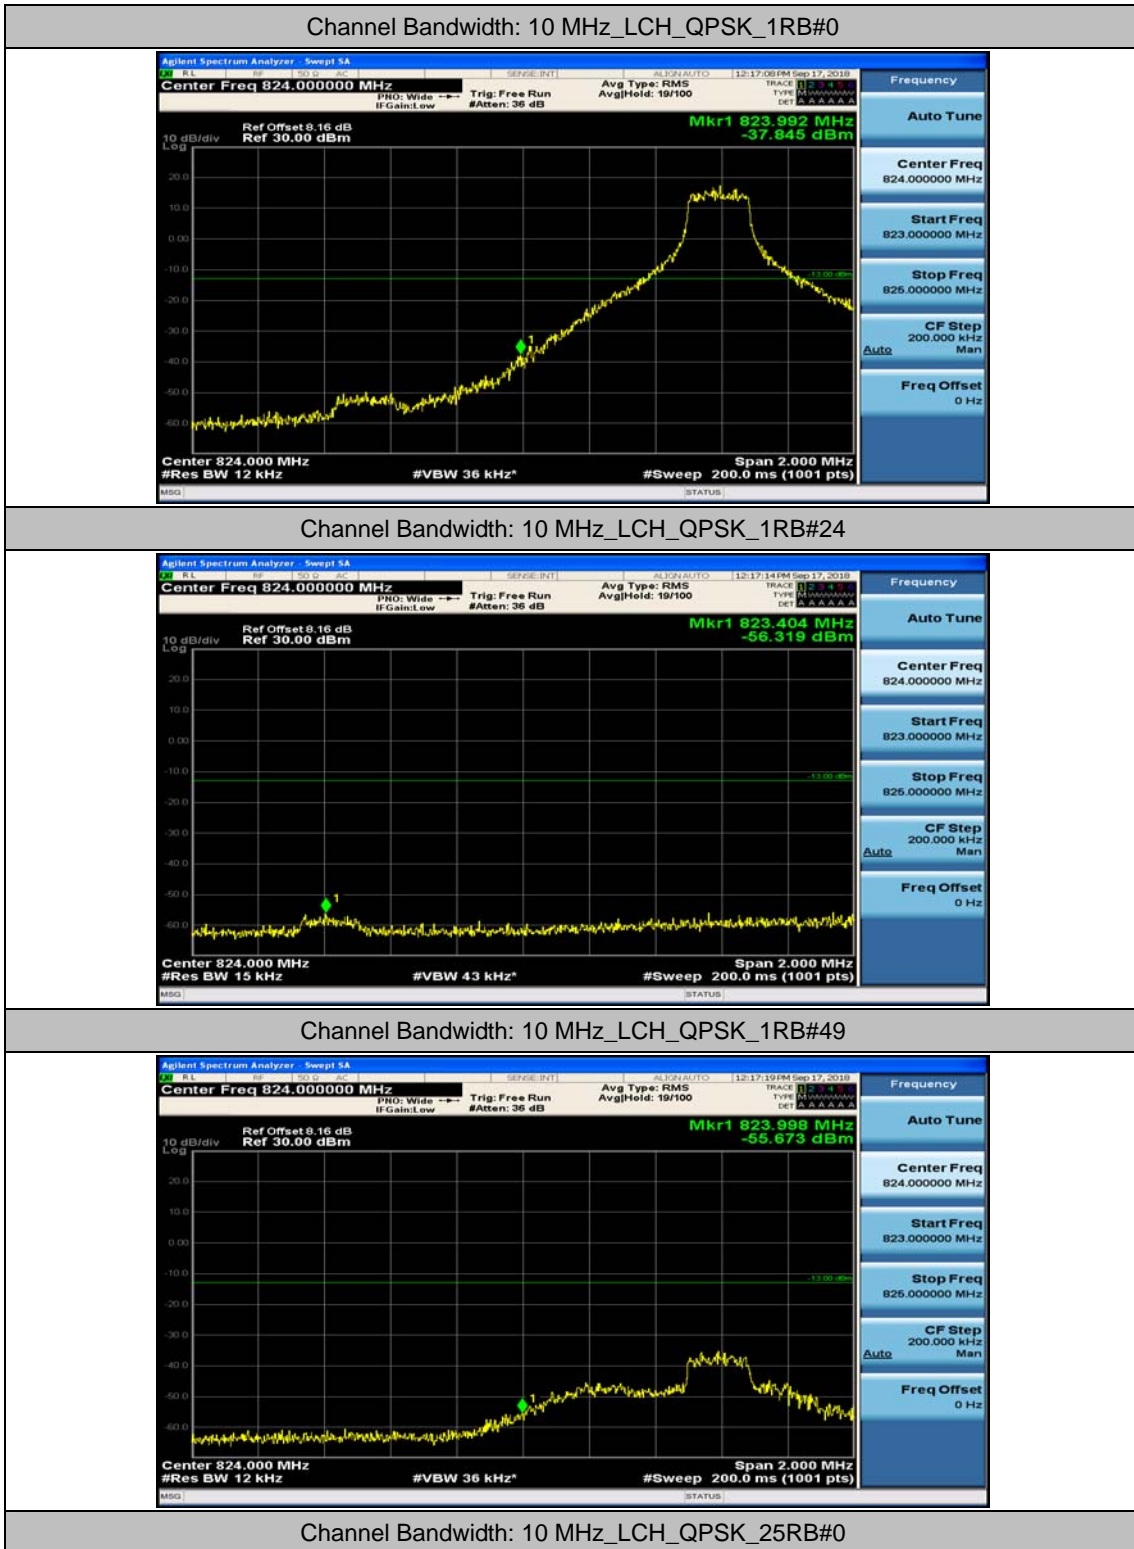

Channel Bandwidth: 10 MHz