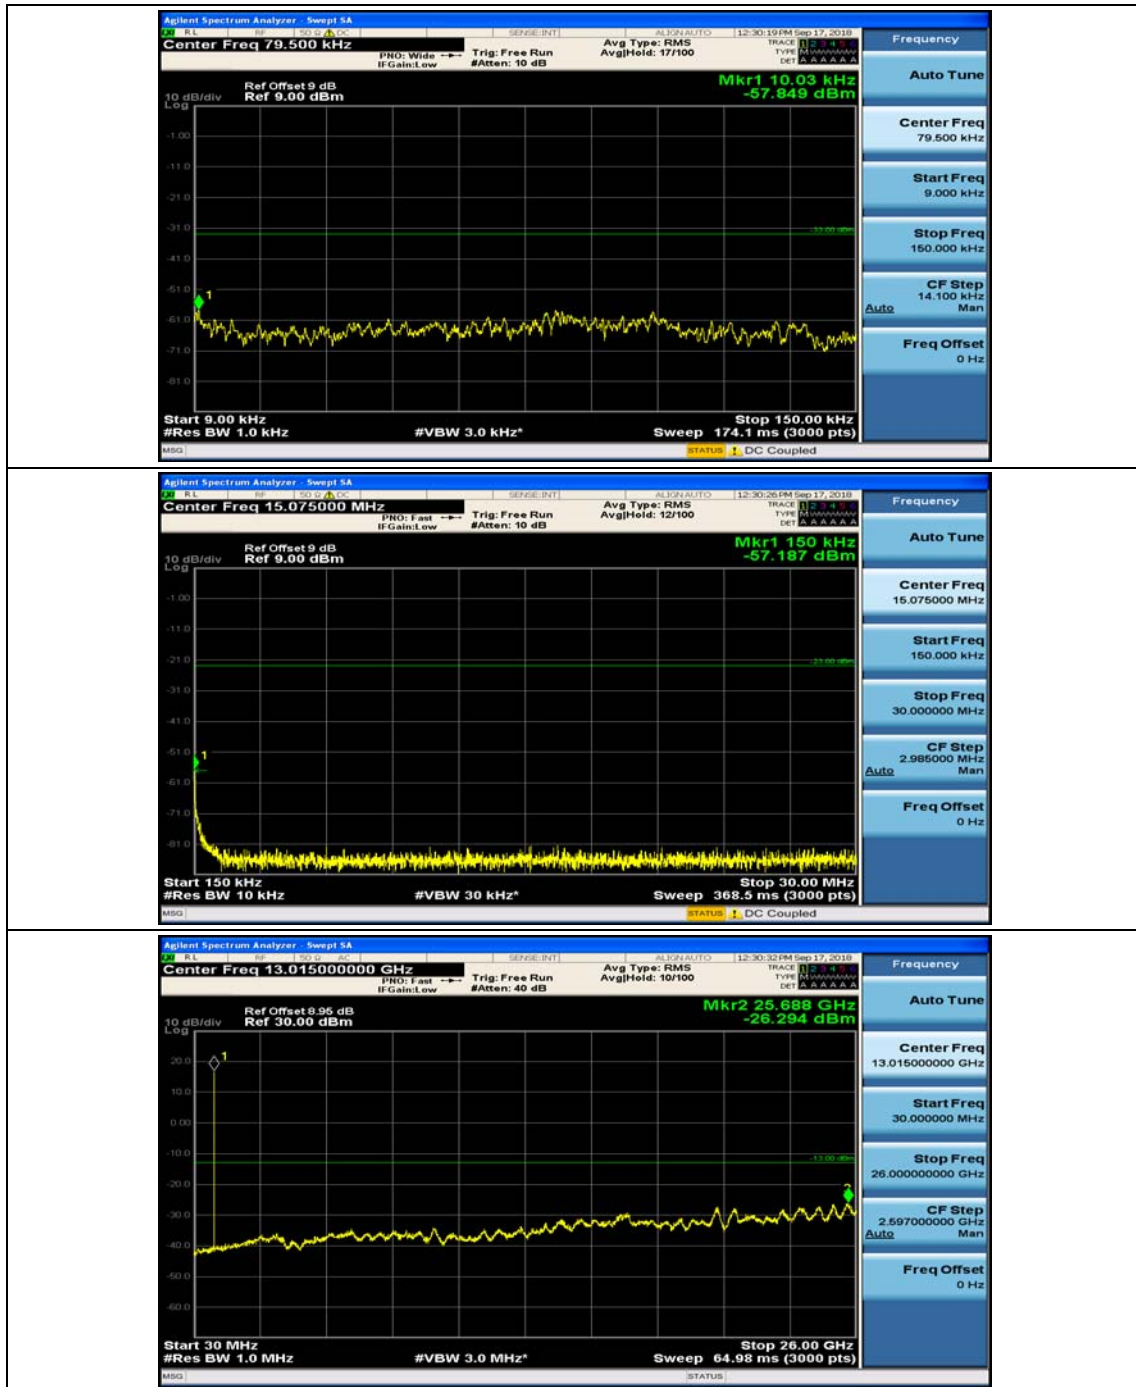

(Channel Bandwidth: 1.4 MHz)\_HCH\_16QAM\_1RB#3

### Channel Bandwidth: 3 MHz

(Channel Bandwidth: 3 MHz)\_MCH\_QPSK\_1RB#0

(Channel Bandwidth: 3 MHz)\_MCH\_QPSK\_1RB#7

## (Channel Bandwidth: 3 MHz)\_HCH\_QPSK\_1RB#0