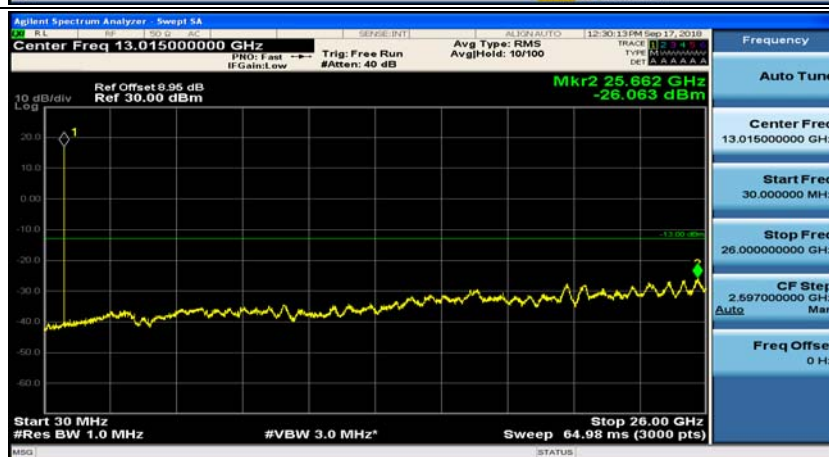

(Channel Bandwidth: 3 MHz)_MCH_QPSK_1RB#0