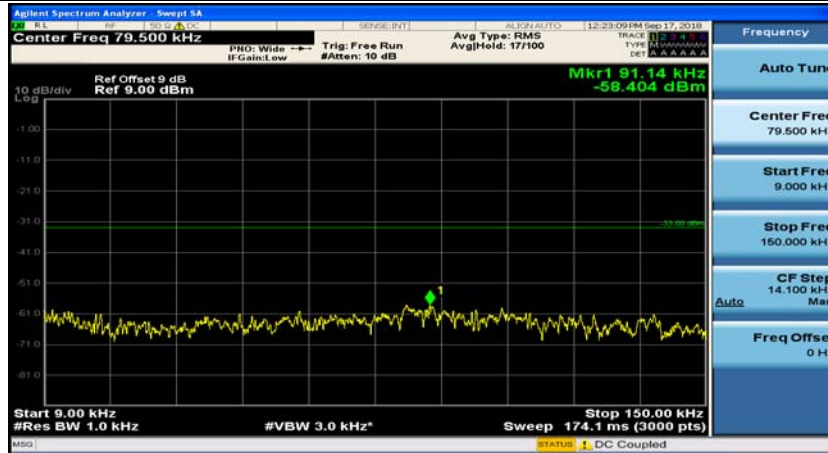

## Appendix E: Conducted Spurious Emission

### Test Graphs

Channel Bandwidth: 1.4 MHz

(Channel Bandwidth: 1.4 MHz)\_MCH\_QPSK\_1RB#0

(Channel Bandwidth: 1.4 MHz)\_MCH\_QPSK\_1RB#3

(Channel Bandwidth: 1.4 MHz)\_HCH\_QPSK\_1RB#0

(Channel Bandwidth: 1.4 MHz)\_HCH\_QPSK\_1RB#3