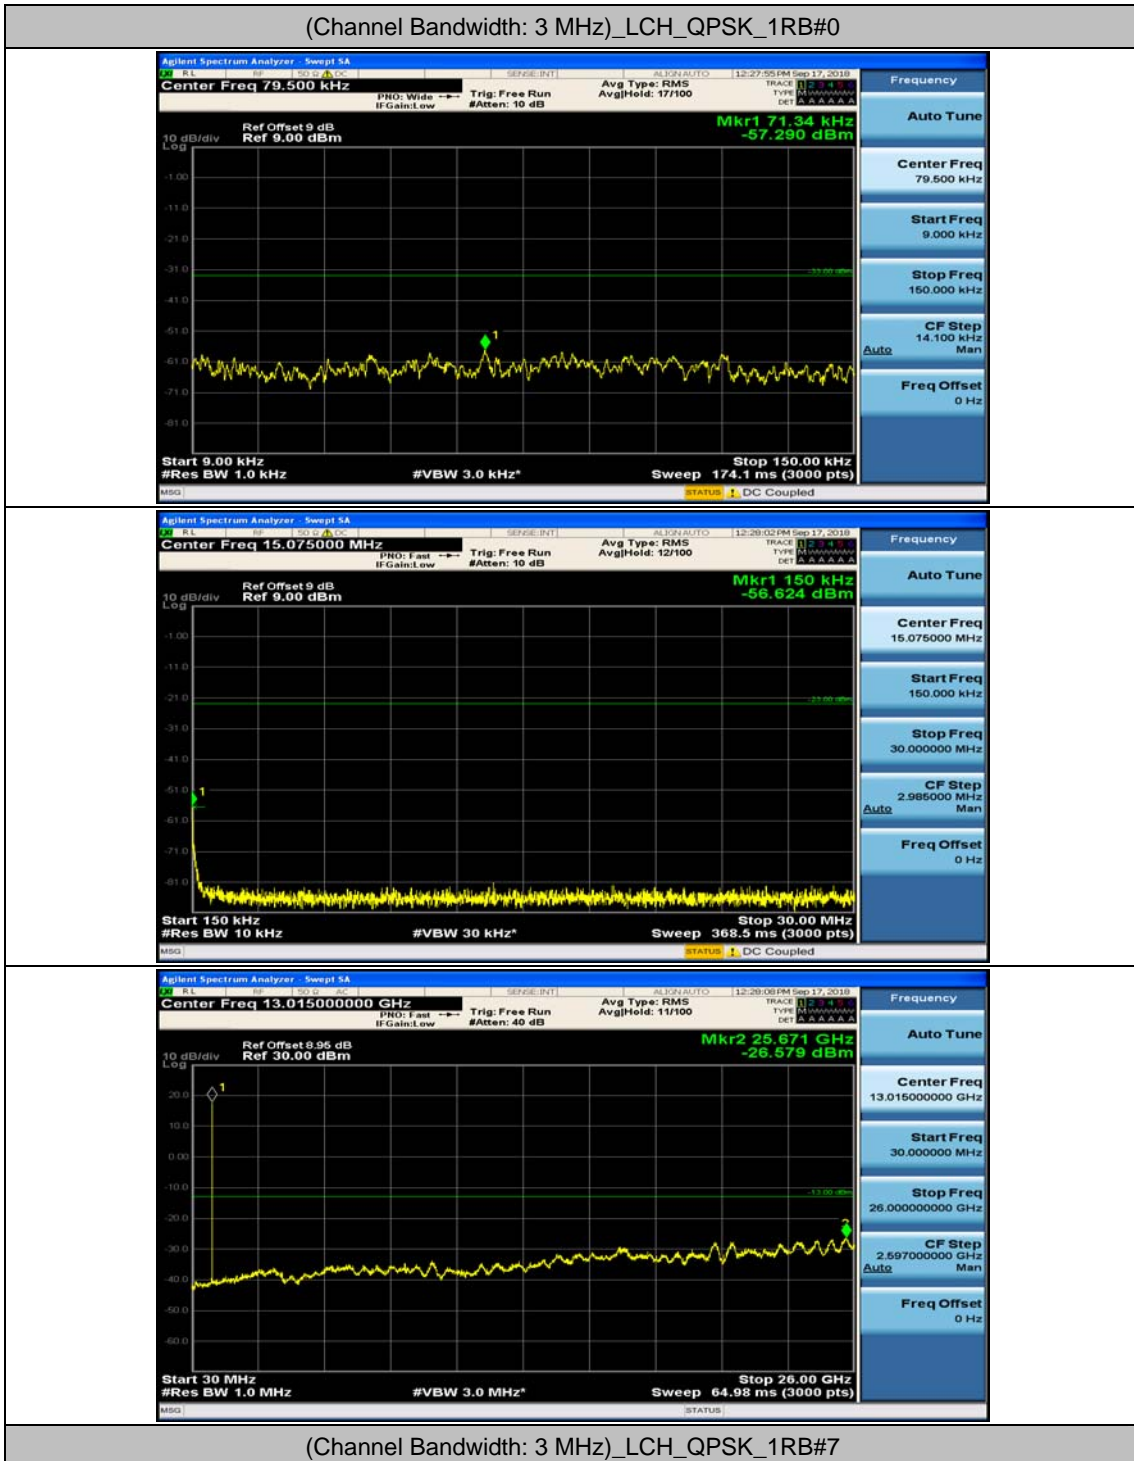

Channel Bandwidth: 3 MHz