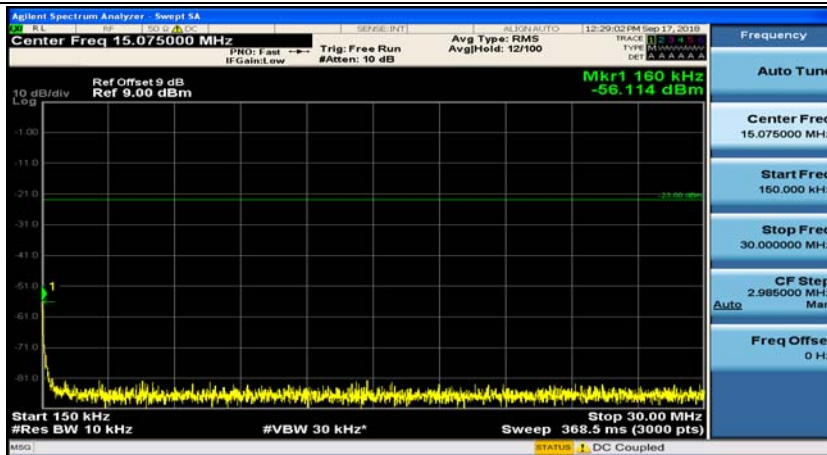

(Channel Bandwidth: 3 MHz)_LCH_16QAM_1RB#7