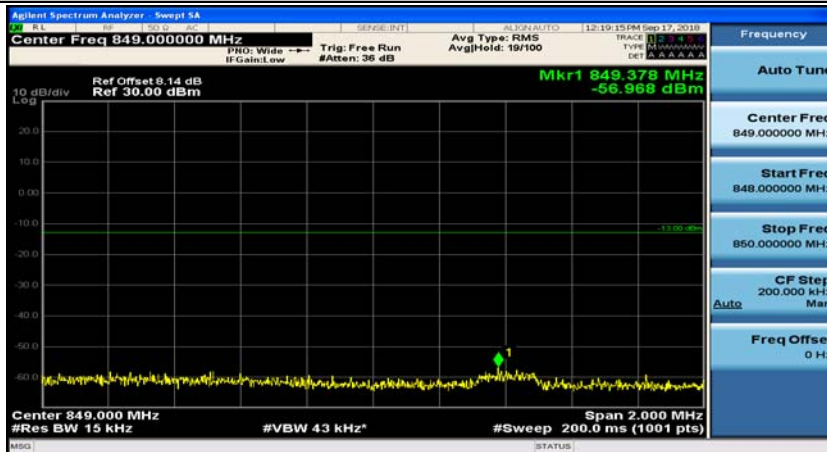

Channel Bandwidth: 10 MHz\_LCH\_16QAM\_25RB#12

Channel Bandwidth: 10 MHz\_LCH\_16QAM\_25RB#25

Channel Bandwidth: 10 MHz\_LCH\_16QAM\_50RB#0

Channel Bandwidth: 10 MHz\_HCH\_16QAM\_1RB#0

Channel Bandwidth: 10 MHz\_HCH\_16QAM\_1RB#24