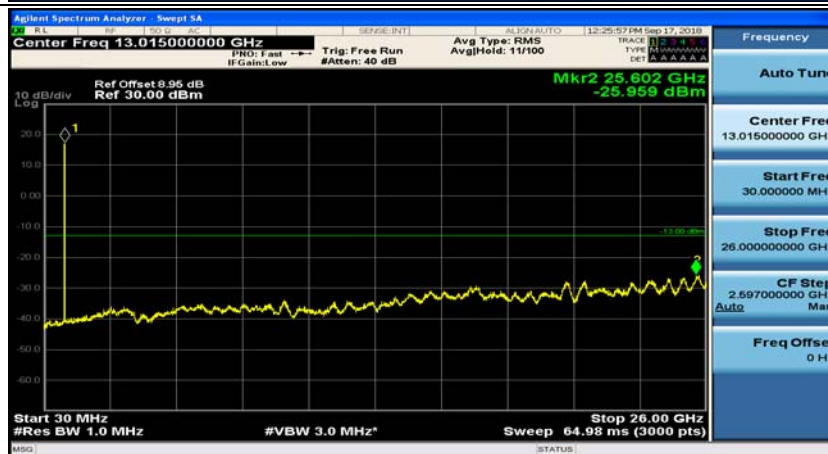

## Appendix E: Conducted Spurious Emission

### Test Graphs

Channel Bandwidth: 1.4 MHz

(Channel Bandwidth: 1.4 MHz)\_MCH\_QPSK\_1RB#0

(Channel Bandwidth: 1.4 MHz)\_MCH\_QPSK\_1RB#3

(Channel Bandwidth: 1.4 MHz)\_HCH\_QPSK\_1RB#0

(Channel Bandwidth: 1.4 MHz)\_HCH\_QPSK\_1RB#3