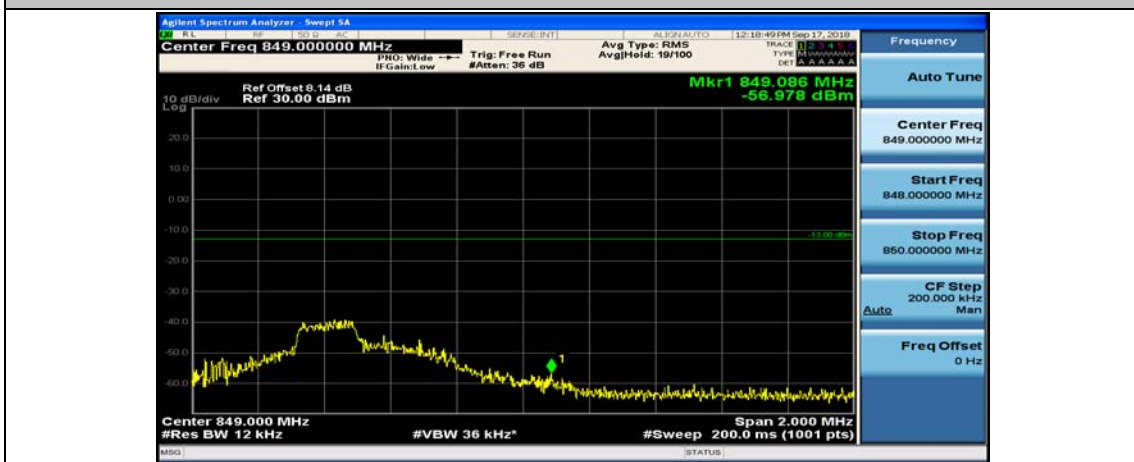

### Channel Bandwidth: 10 MHz

Channel Bandwidth: 10 MHz\_LCH\_QPSK\_25RB#12

Channel Bandwidth: 10 MHz\_LCH\_QPSK\_25RB#25

Channel Bandwidth: 10 MHz\_LCH\_QPSK\_50RB#0

Channel Bandwidth: 10 MHz\_HCH\_QPSK\_1RB#0