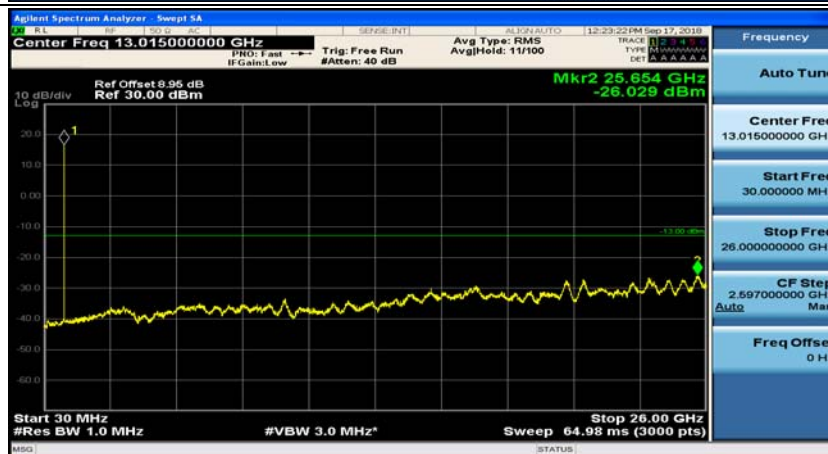

## Appendix E: Conducted Spurious Emission

### Test Graphs

Channel Bandwidth: 1.4 MHz

(Channel Bandwidth: 1.4 MHz)\_MCH\_QPSK\_1RB#0

(Channel Bandwidth: 1.4 MHz)\_MCH\_QPSK\_1RB#3

(Channel Bandwidth: 1.4 MHz)\_HCH\_QPSK\_1RB#0

(Channel Bandwidth: 1.4 MHz)\_HCH\_QPSK\_1RB#3