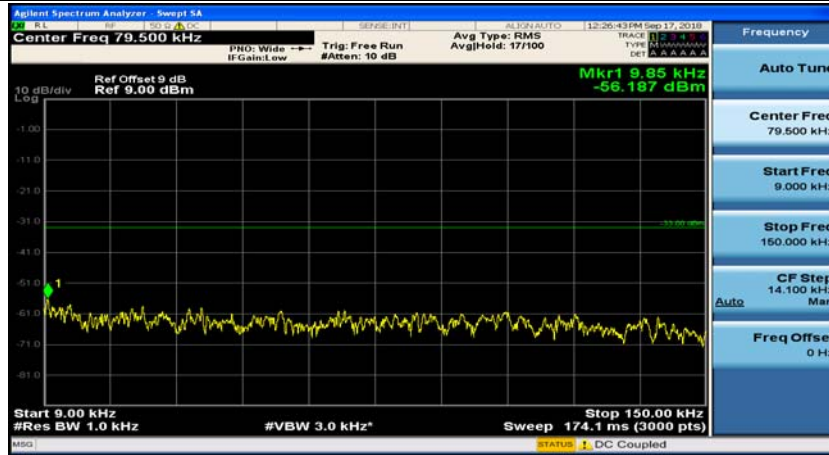

(Channel Bandwidth: 1.4 MHz)\_LCH\_16QAM\_1RB#0

(Channel Bandwidth: 1.4 MHz)\_LCH\_16QAM\_1RB#3

(Channel Bandwidth: 1.4 MHz)\_MCH\_16QAM\_1RB#0

(Channel Bandwidth: 1.4 MHz)\_MCH\_16QAM\_1RB#3

(Channel Bandwidth: 1.4 MHz)\_HCH\_16QAM\_1RB#0

(Channel Bandwidth: 1.4 MHz)\_HCH\_16QAM\_1RB#3