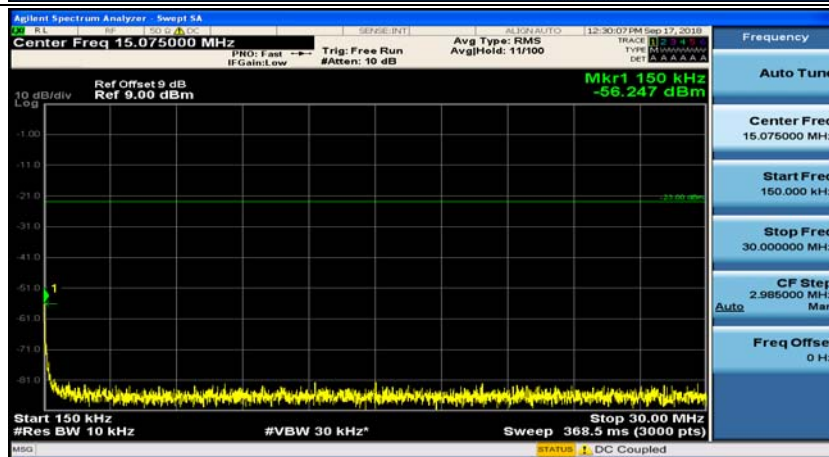

(Channel Bandwidth: 3 MHz)_MCH_QPSK_1RB#0