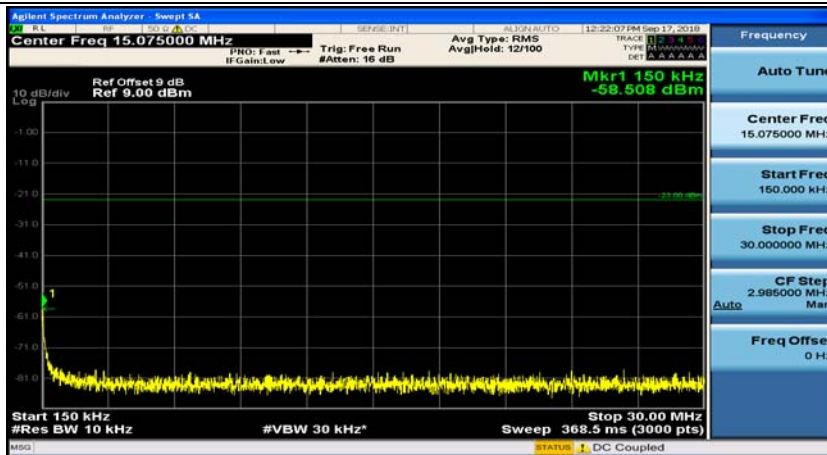

(Channel Bandwidth: 1.4 MHz)_LCH_16QAM_1RB#0

(Channel Bandwidth: 1.4 MHz)_LCH_16QAM_1RB#3