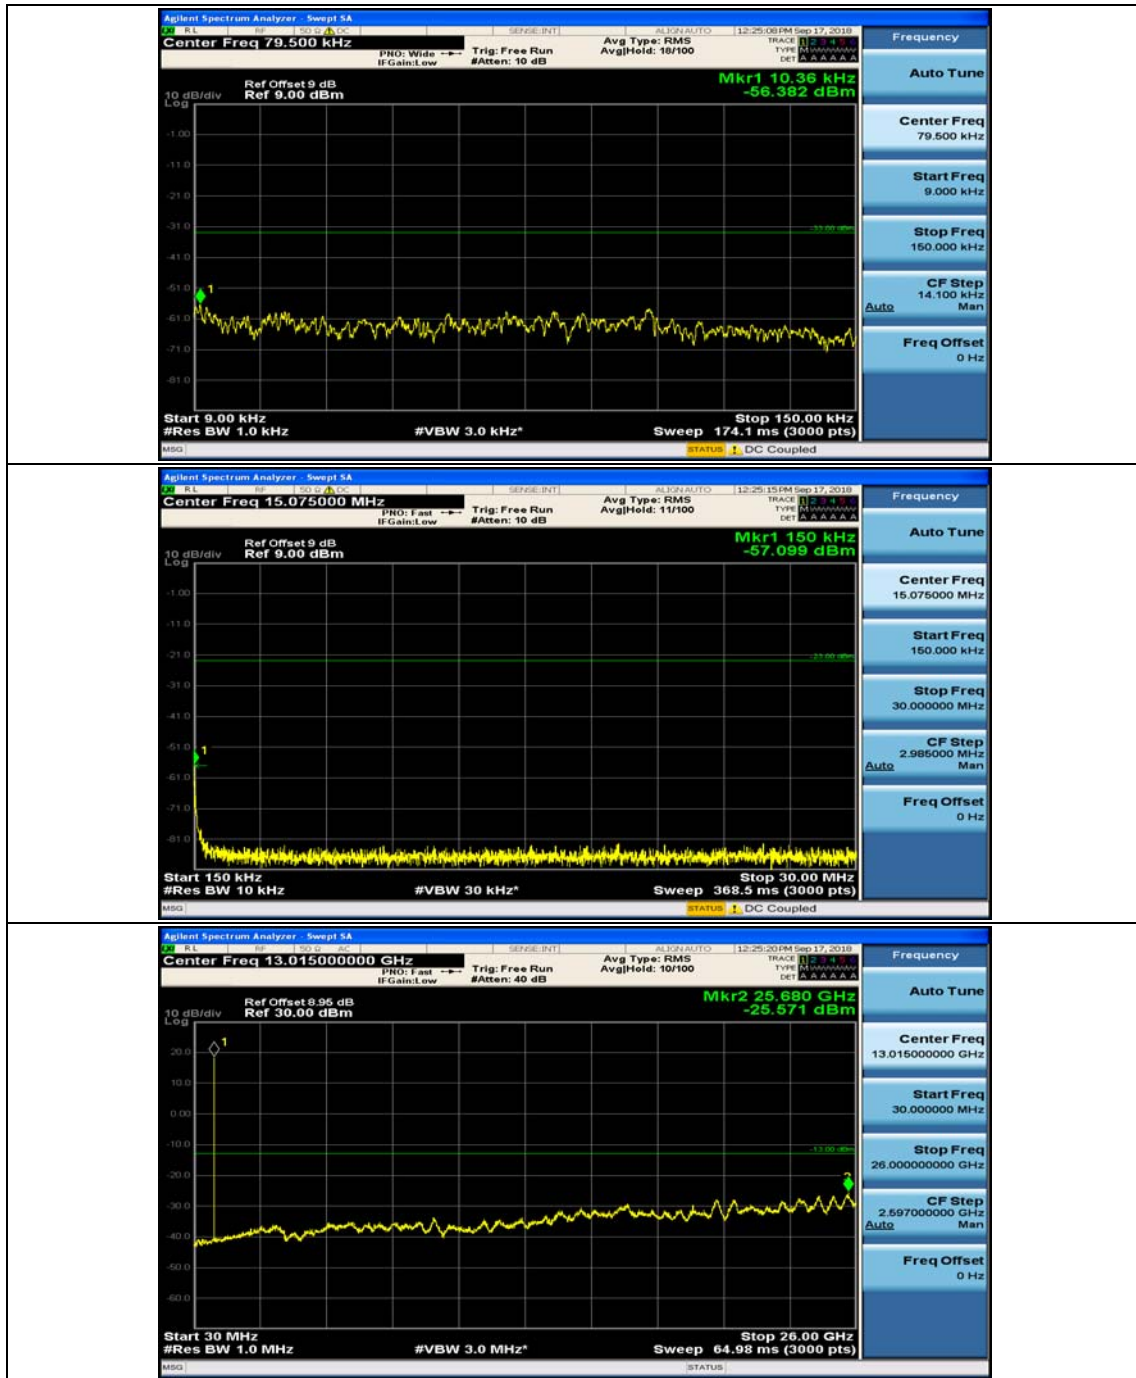

(Channel Bandwidth: 1.4 MHz)\_LCH\_16QAM\_1RB#0

(Channel Bandwidth: 1.4 MHz)\_LCH\_16QAM\_1RB#3

(Channel Bandwidth: 1.4 MHz)\_MCH\_16QAM\_1RB#0

(Channel Bandwidth: 1.4 MHz)\_MCH\_16QAM\_1RB#3

(Channel Bandwidth: 1.4 MHz)\_HCH\_16QAM\_1RB#0

(Channel Bandwidth: 1.4 MHz)\_HCH\_16QAM\_1RB#3