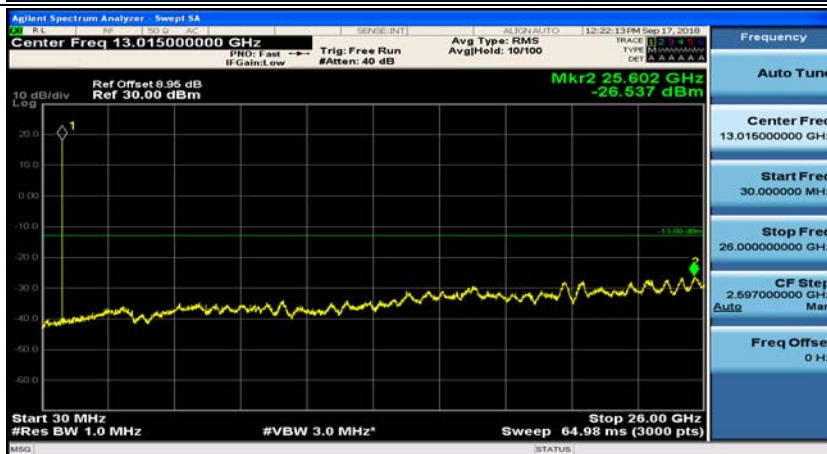

(Channel Bandwidth: 1.4 MHz)_LCH_16QAM_1RB#0

(Channel Bandwidth: 1.4 MHz)_LCH_16QAM_1RB#3