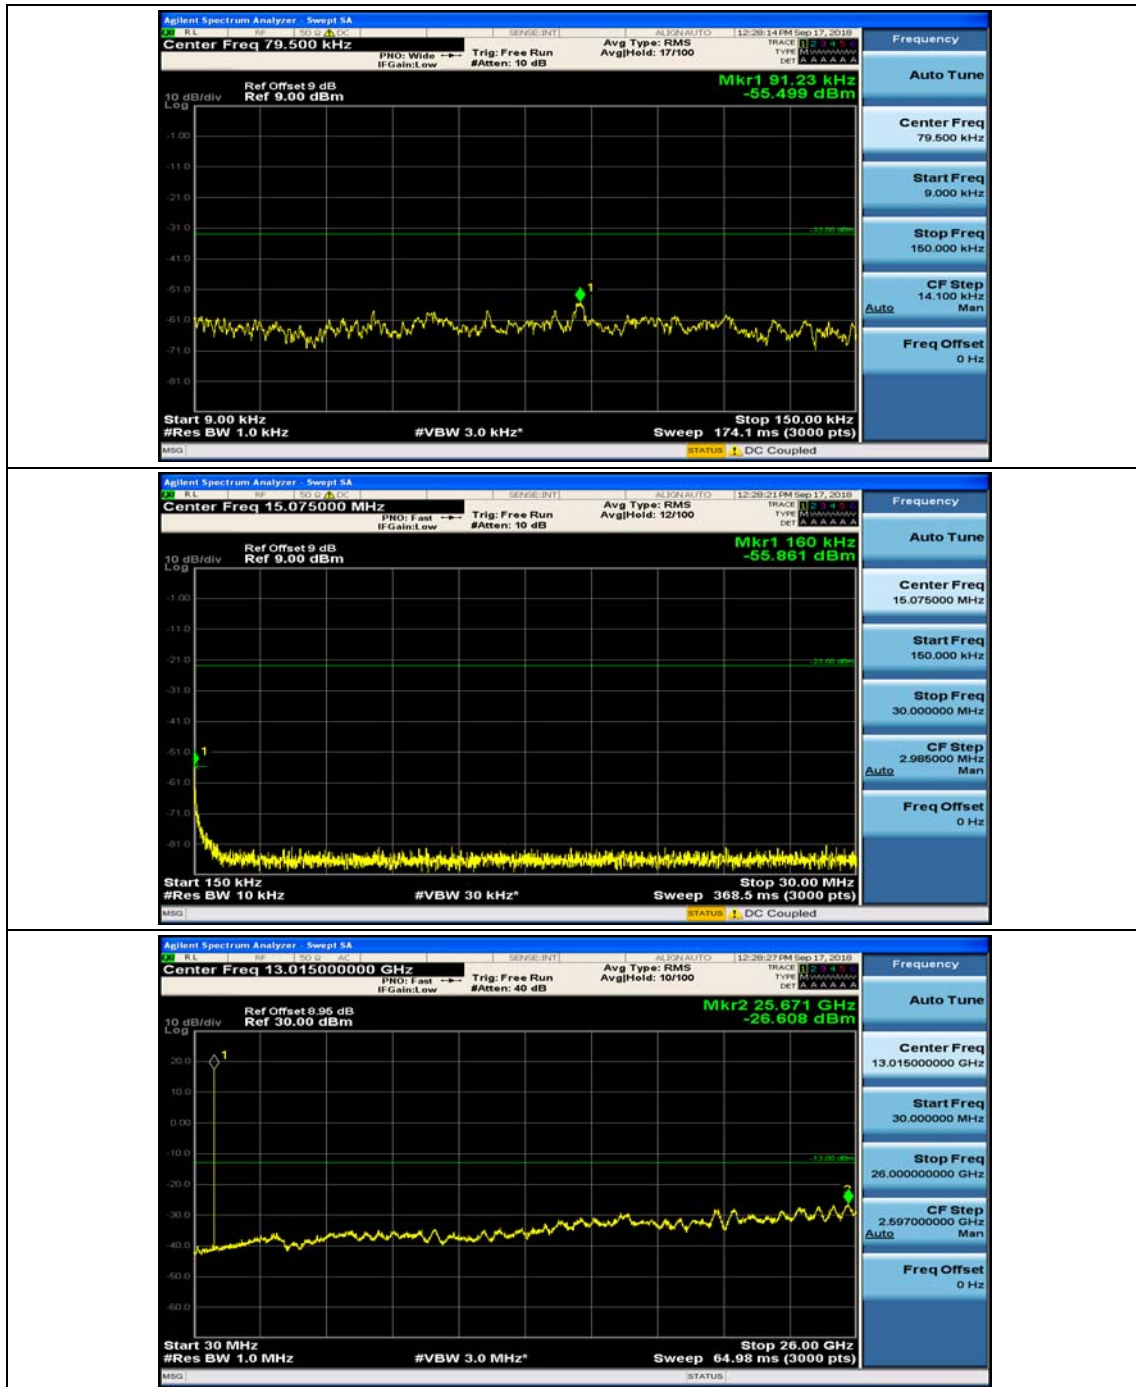

(Channel Bandwidth: 1.4 MHz)\_HCH\_16QAM\_1RB#3

### Channel Bandwidth: 3 MHz

(Channel Bandwidth: 3 MHz)\_MCH\_QPSK\_1RB#0

(Channel Bandwidth: 3 MHz)\_MCH\_QPSK\_1RB#7