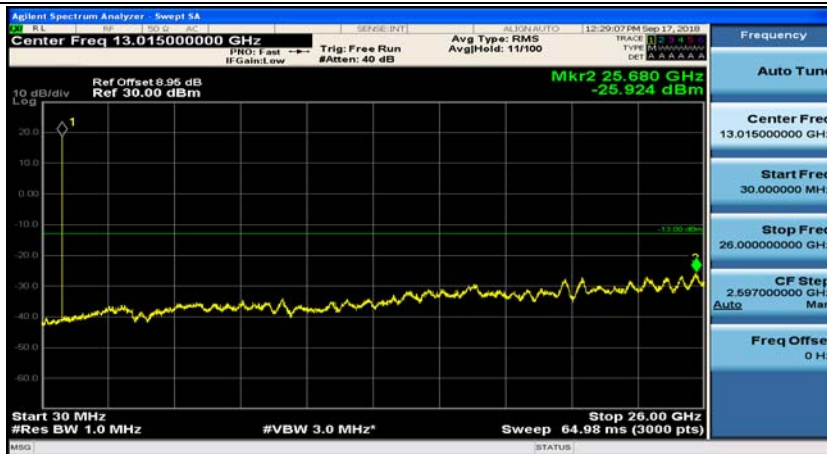

(Channel Bandwidth: 3 MHz)_LCH_16QAM_1RB#7