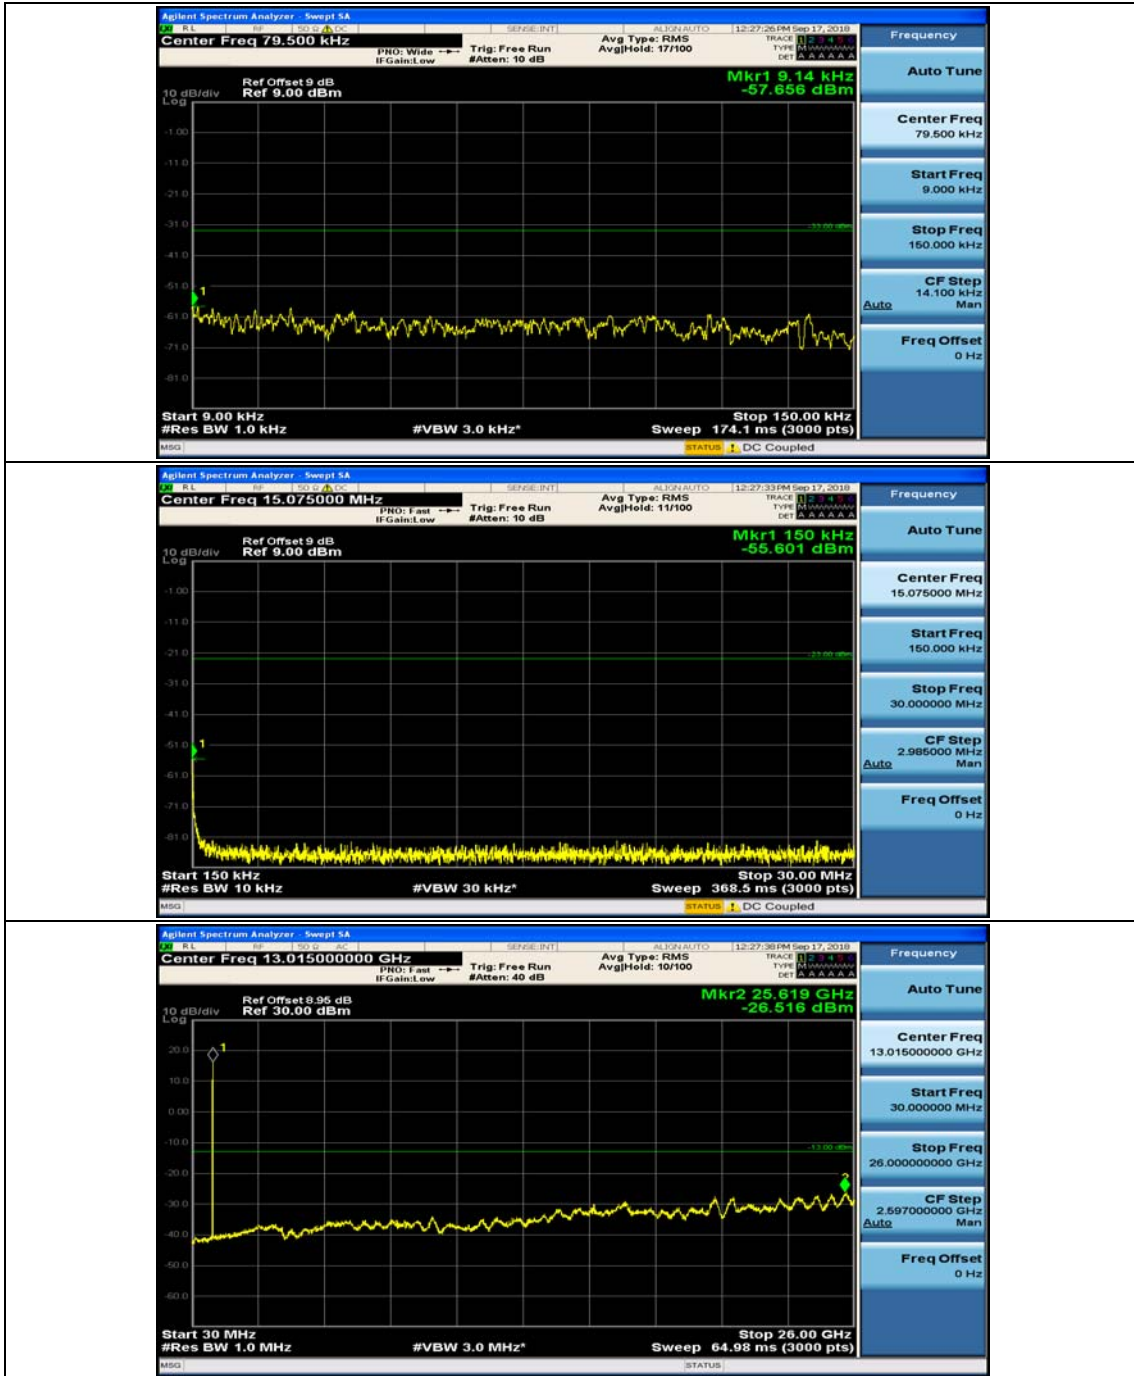

### Test Graphs

Channel Bandwidth: 1.4 MHz

(Channel Bandwidth: 1.4 MHz)\_MCH\_QPSK\_1RB#0

(Channel Bandwidth: 1.4 MHz)\_MCH\_QPSK\_1RB#3

(Channel Bandwidth: 1.4 MHz)\_HCH\_QPSK\_1RB#0

(Channel Bandwidth: 1.4 MHz)\_HCH\_QPSK\_1RB#3

(Channel Bandwidth: 1.4 MHz)\_LCH\_16QAM\_1RB#0

(Channel Bandwidth: 1.4 MHz)\_LCH\_16QAM\_1RB#3

(Channel Bandwidth: 1.4 MHz)\_MCH\_16QAM\_1RB#0

(Channel Bandwidth: 1.4 MHz)\_MCH\_16QAM\_1RB#3

(Channel Bandwidth: 1.4 MHz)\_HCH\_16QAM\_1RB#0

(Channel Bandwidth: 1.4 MHz)\_HCH\_16QAM\_1RB#3