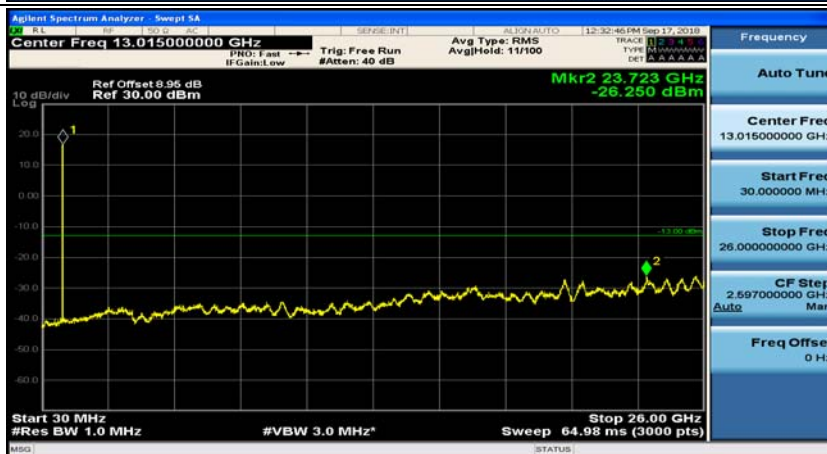

(Channel Bandwidth: 1.4 MHz)\_HCH\_16QAM\_1RB#3

### Channel Bandwidth: 3 MHz

(Channel Bandwidth: 3 MHz)\_MCH\_QPSK\_1RB#0

(Channel Bandwidth: 3 MHz)\_MCH\_QPSK\_1RB#7

## (Channel Bandwidth: 3 MHz)\_HCH\_QPSK\_1RB#0