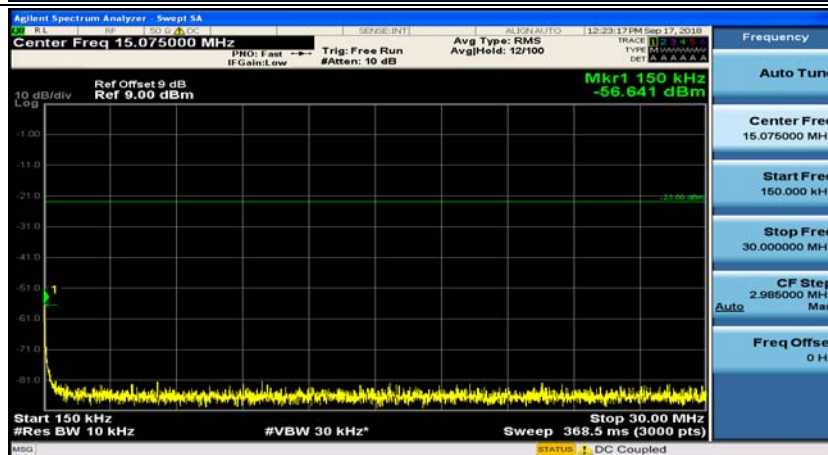

## Appendix E: Conducted Spurious Emission

### Test Graphs

Channel Bandwidth: 1.4 MHz

(Channel Bandwidth: 1.4 MHz)\_MCH\_QPSK\_1RB#0

(Channel Bandwidth: 1.4 MHz)\_MCH\_QPSK\_1RB#3

(Channel Bandwidth: 1.4 MHz)\_HCH\_QPSK\_1RB#0

(Channel Bandwidth: 1.4 MHz)\_HCH\_QPSK\_1RB#3