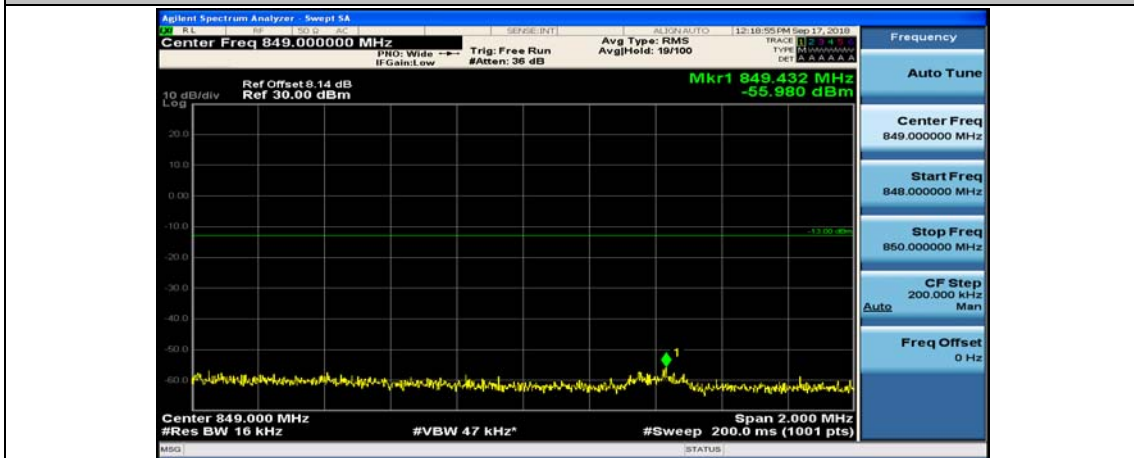

Channel Bandwidth: 10 MHz_HCH_QPSK_1RB#24