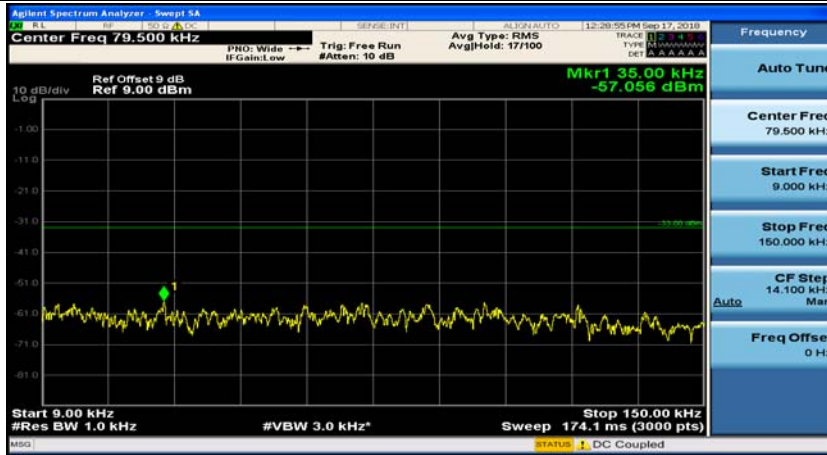

(Channel Bandwidth: 3 MHz)_LCH_16QAM_1RB#7