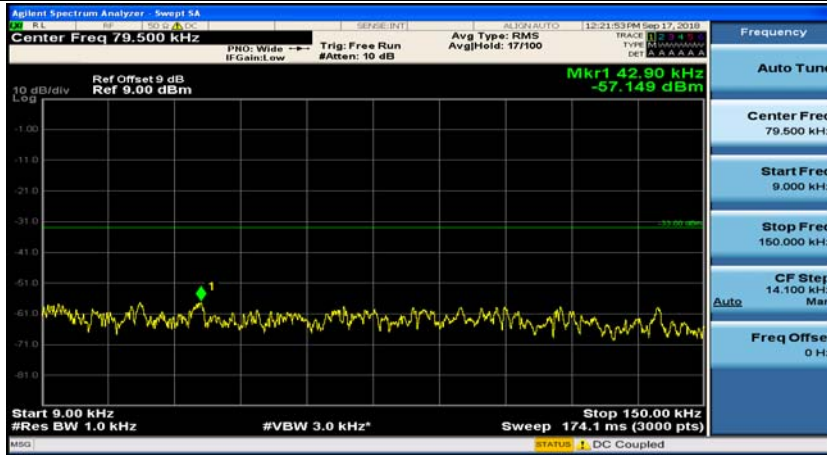

(Channel Bandwidth: 1.4 MHz)_LCH_16QAM_1RB#0

(Channel Bandwidth: 1.4 MHz)_LCH_16QAM_1RB#3