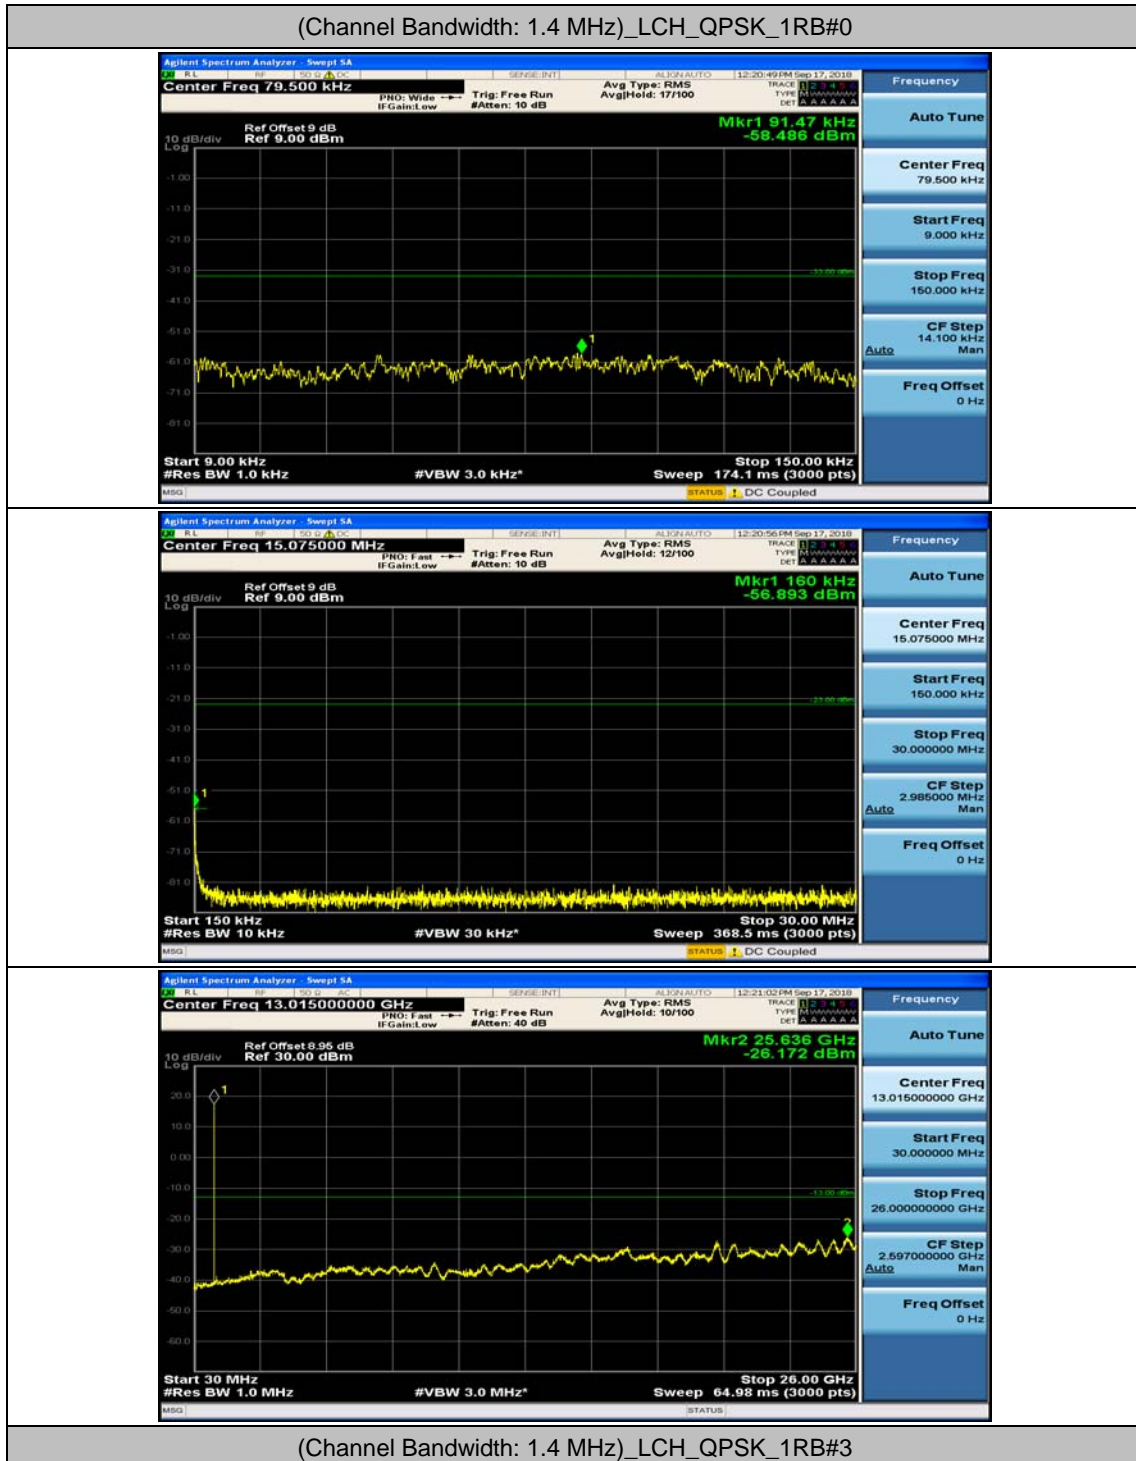

Appendix E: Conducted Spurious Emission

Test Graphs

Channel Bandwidth: 1.4 MHz