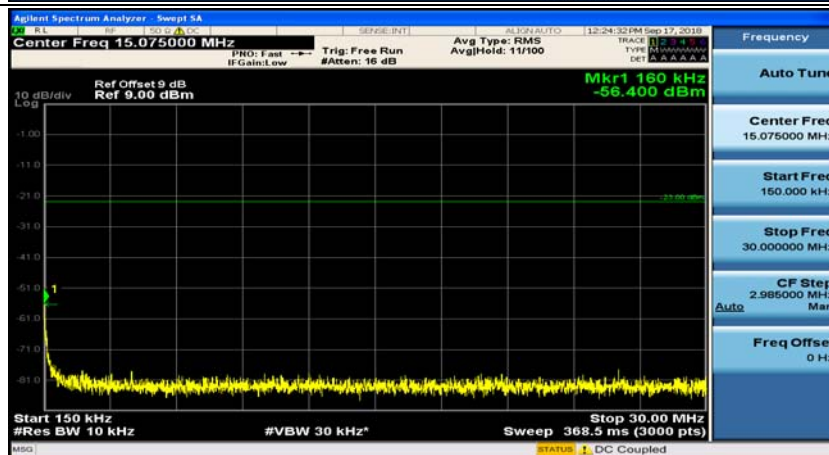

(Channel Bandwidth: 1.4 MHz)\_LCH\_16QAM\_1RB#0

(Channel Bandwidth: 1.4 MHz)\_LCH\_16QAM\_1RB#3

(Channel Bandwidth: 1.4 MHz)\_MCH\_16QAM\_1RB#0

(Channel Bandwidth: 1.4 MHz)\_MCH\_16QAM\_1RB#3

(Channel Bandwidth: 1.4 MHz)\_HCH\_16QAM\_1RB#0

(Channel Bandwidth: 1.4 MHz)\_HCH\_16QAM\_1RB#3