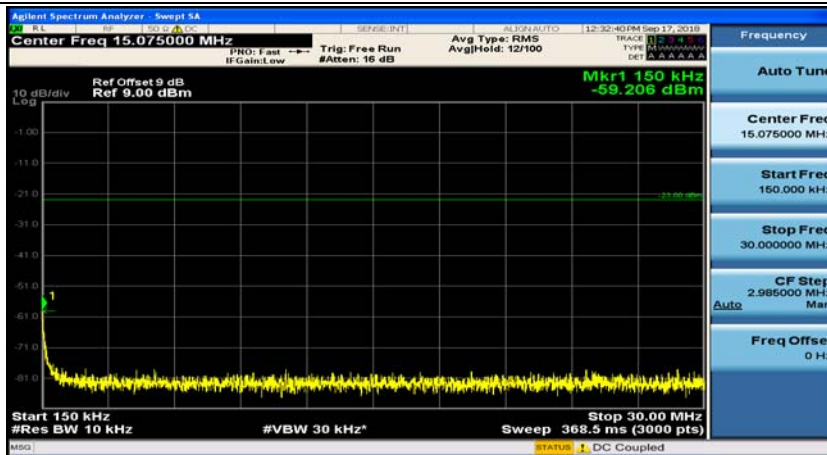

(Channel Bandwidth: 1.4 MHz)\_HCH\_16QAM\_1RB#3

### Channel Bandwidth: 3 MHz

(Channel Bandwidth: 3 MHz)\_MCH\_QPSK\_1RB#0

(Channel Bandwidth: 3 MHz)\_MCH\_QPSK\_1RB#7

## (Channel Bandwidth: 3 MHz)\_HCH\_QPSK\_1RB#0