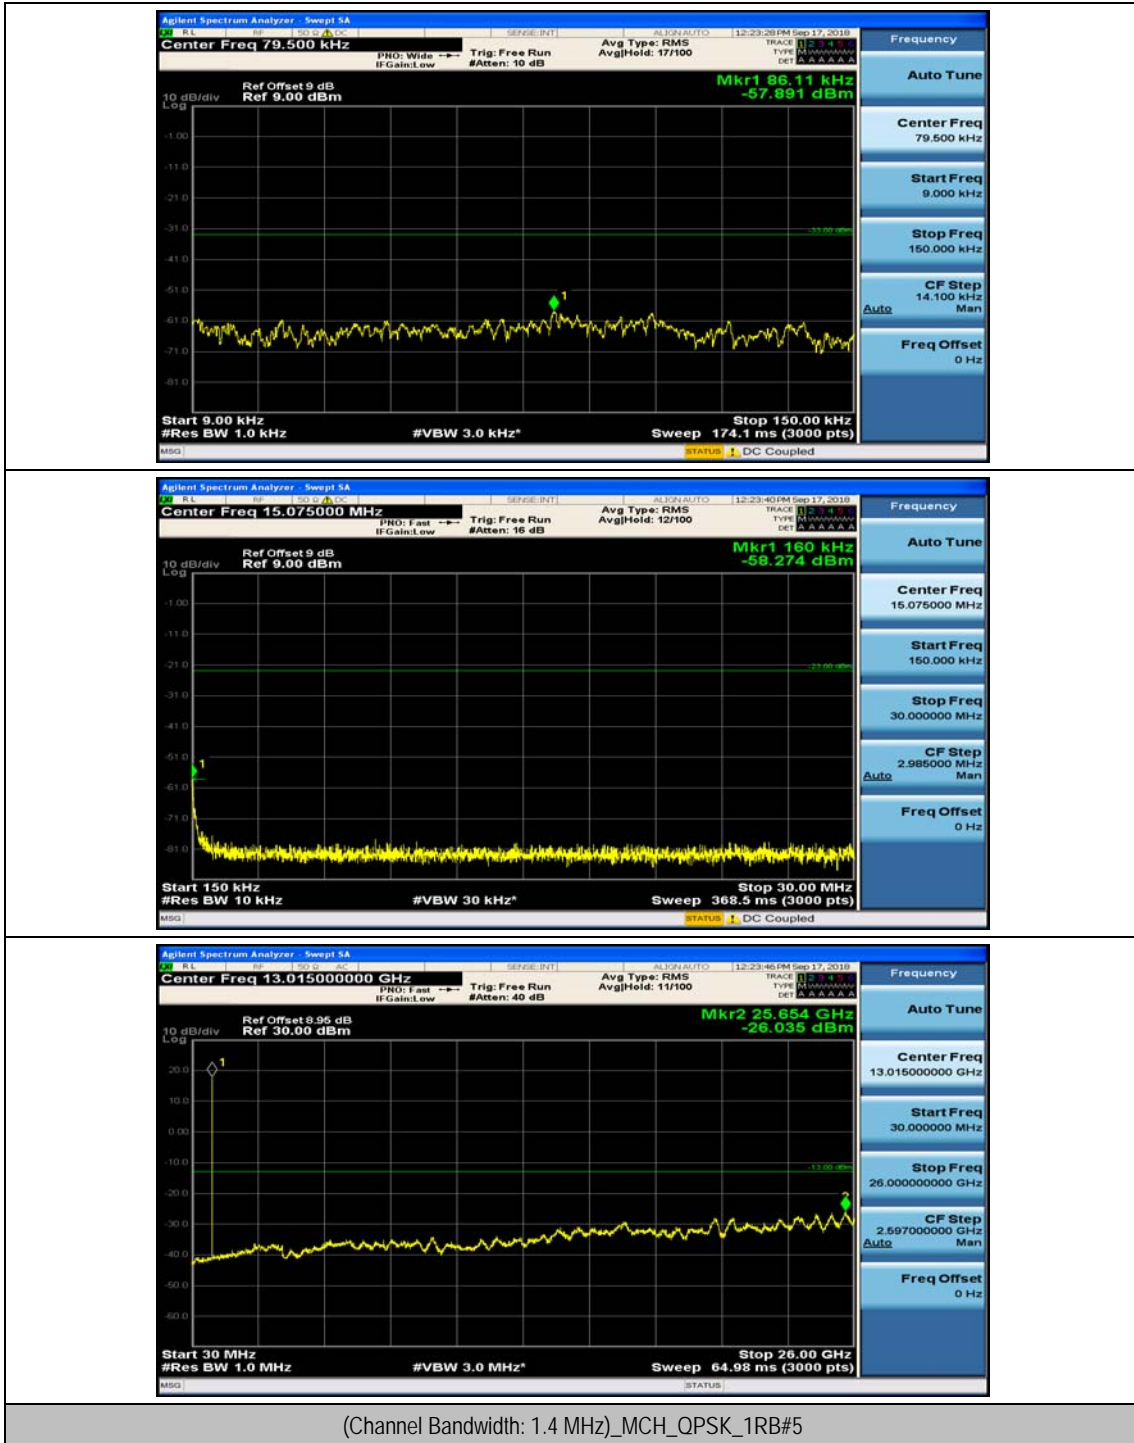

## Appendix E: Conducted Spurious Emission

### Test Graphs

Channel Bandwidth: 1.4 MHz

(Channel Bandwidth: 1.4 MHz)\_MCH\_QPSK\_1RB#0

(Channel Bandwidth: 1.4 MHz)\_MCH\_QPSK\_1RB#3

(Channel Bandwidth: 1.4 MHz)\_HCH\_QPSK\_1RB#0

(Channel Bandwidth: 1.4 MHz)\_HCH\_QPSK\_1RB#3