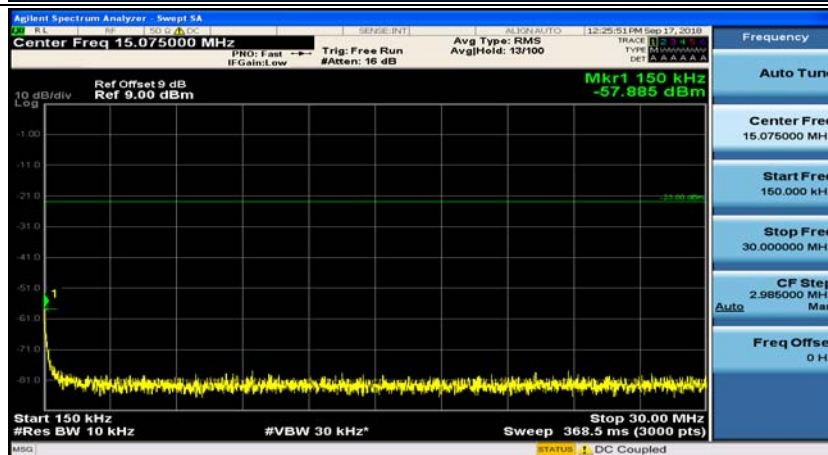

## Appendix E: Conducted Spurious Emission

### Test Graphs

Channel Bandwidth: 1.4 MHz

(Channel Bandwidth: 1.4 MHz)\_MCH\_QPSK\_1RB#0

(Channel Bandwidth: 1.4 MHz)\_MCH\_QPSK\_1RB#3

(Channel Bandwidth: 1.4 MHz)\_HCH\_QPSK\_1RB#0

(Channel Bandwidth: 1.4 MHz)\_HCH\_QPSK\_1RB#3