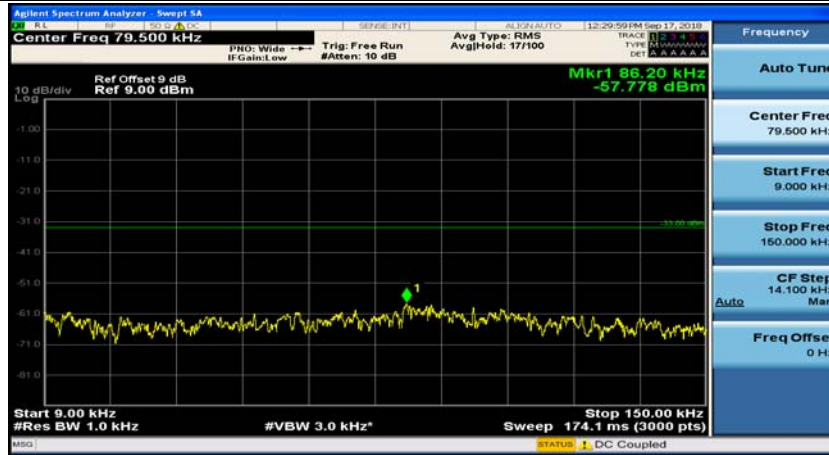

(Channel Bandwidth: 3 MHz)_MCH_QPSK_1RB#0