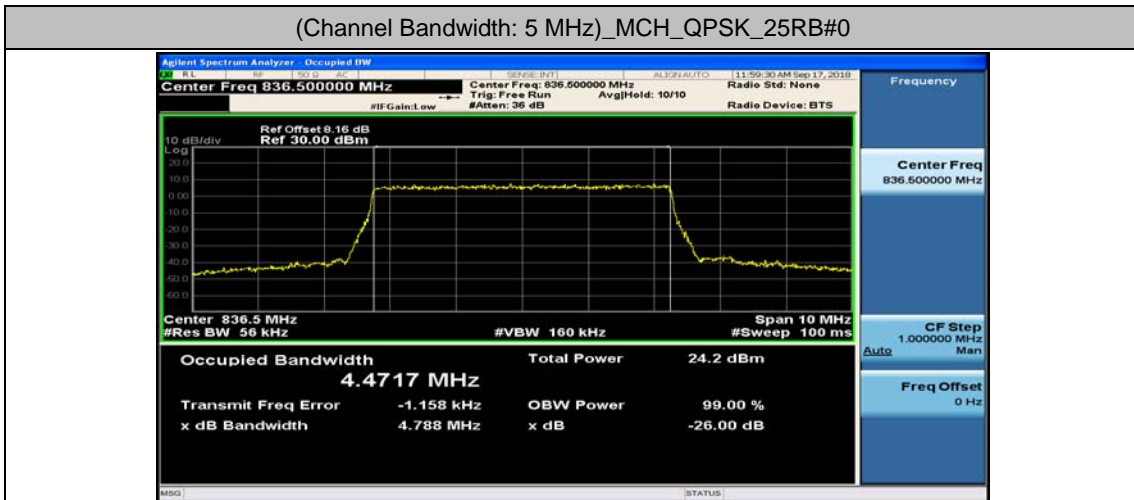

(Channel Bandwidth: 3 MHz)_HCH_16QAM_15RB#0

Channel Bandwidth: 5 MHz

(Channel Bandwidth: 5 MHz)_LCH_QPSK_25RB#0

(Channel Bandwidth: 5 MHz)_MCH_QPSK_25RB#0

(Channel Bandwidth: 5 MHz)_HCH_QPSK_25RB#0

(Channel Bandwidth: 5 MHz)_LCH_16QAM_25RB#0