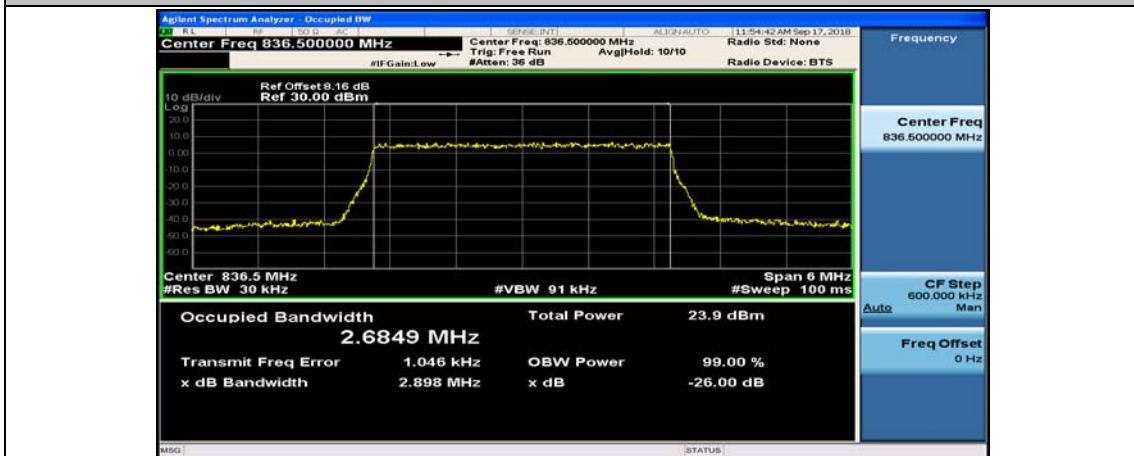

Channel Bandwidth: 3 MHz

(Channel Bandwidth: 3 MHz)_LCH_QPSK_15RB#0

(Channel Bandwidth: 3 MHz)_MCH_QPSK_15RB#0

(Channel Bandwidth: 3 MHz)_HCH_QPSK_15RB#0

(Channel Bandwidth: 3 MHz)_LCH_16QAM_15RB#0

(Channel Bandwidth: 3 MHz)_MCH_16QAM_15RB#0