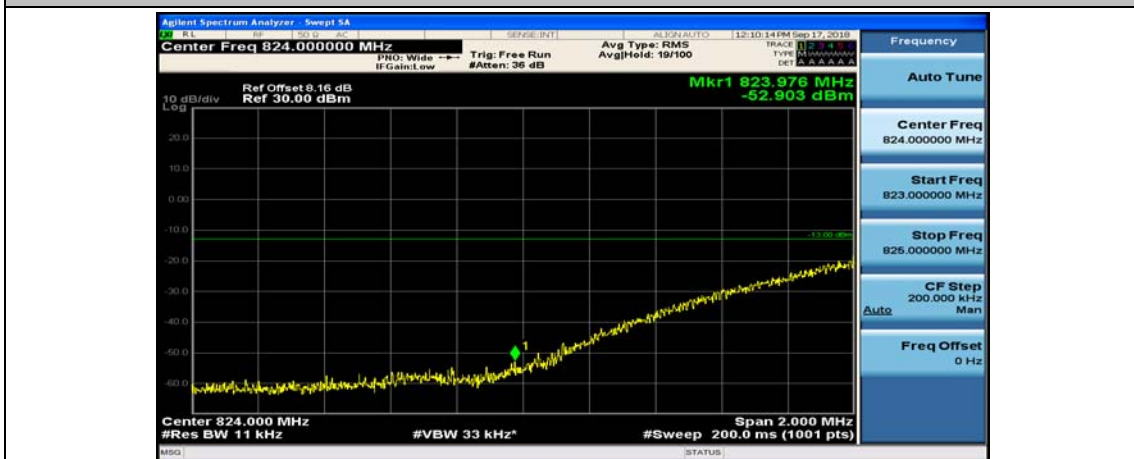

(Channel Bandwidth: 1.4 MHz)_HCH_16QAM_6RB#0

Channel Bandwidth: 3 MHz

(Channel Bandwidth: 3 MHz)_LCH_QPSK_1RB#0

(Channel Bandwidth: 3 MHz)_LCH_QPSK_1RB#7

(Channel Bandwidth: 3 MHz)_LCH_QPSK_1RB#14

(Channel Bandwidth: 3 MHz)_LCH_QPSK_8RB#0