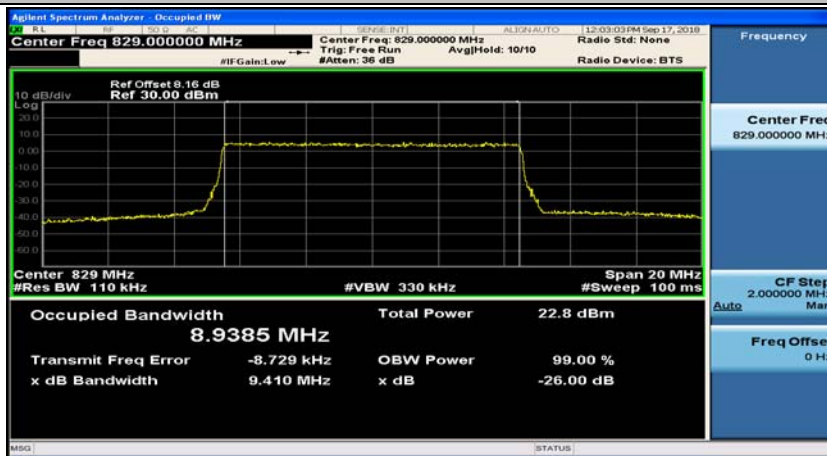

Channel Bandwidth: 10 MHz_LCH_16QAM_50RB#0