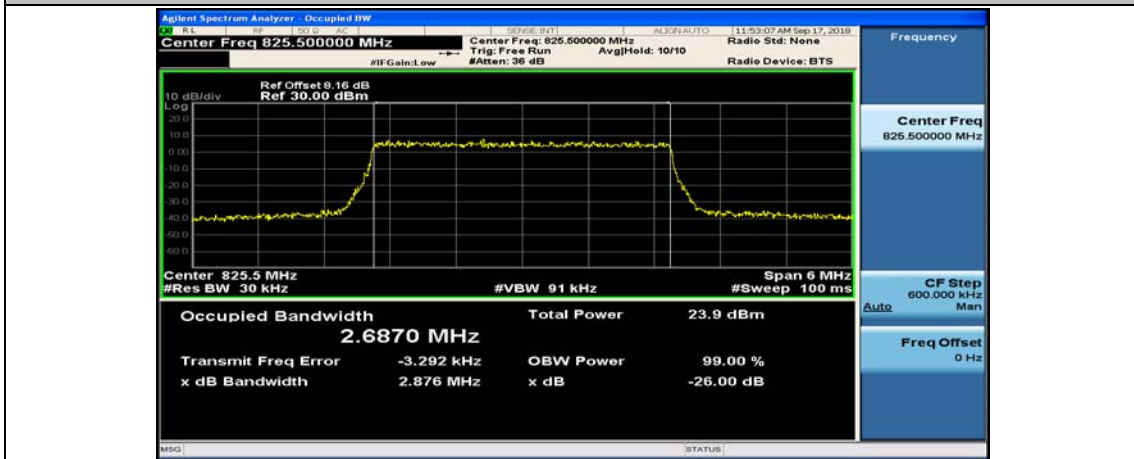

Channel Bandwidth: 3 MHz

(Channel Bandwidth: 3 MHz)_LCH_QPSK_15RB#0

(Channel Bandwidth: 3 MHz)_MCH_QPSK_15RB#0

(Channel Bandwidth: 3 MHz)_HCH_QPSK_15RB#0

(Channel Bandwidth: 3 MHz)_LCH_16QAM_15RB#0

(Channel Bandwidth: 3 MHz)_MCH_16QAM_15RB#0