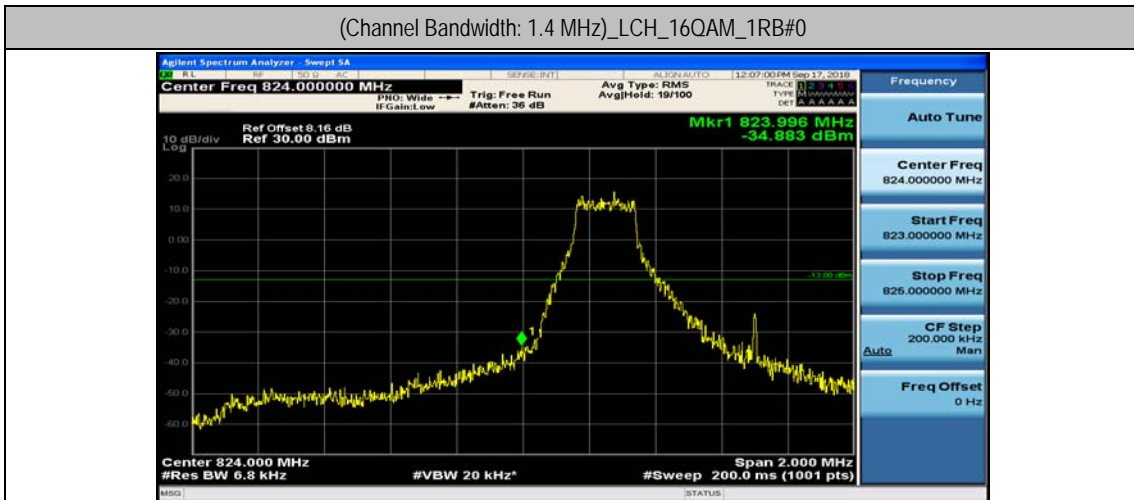

(Channel Bandwidth: 1.4 MHz)_LCH_16QAM_1RB#0