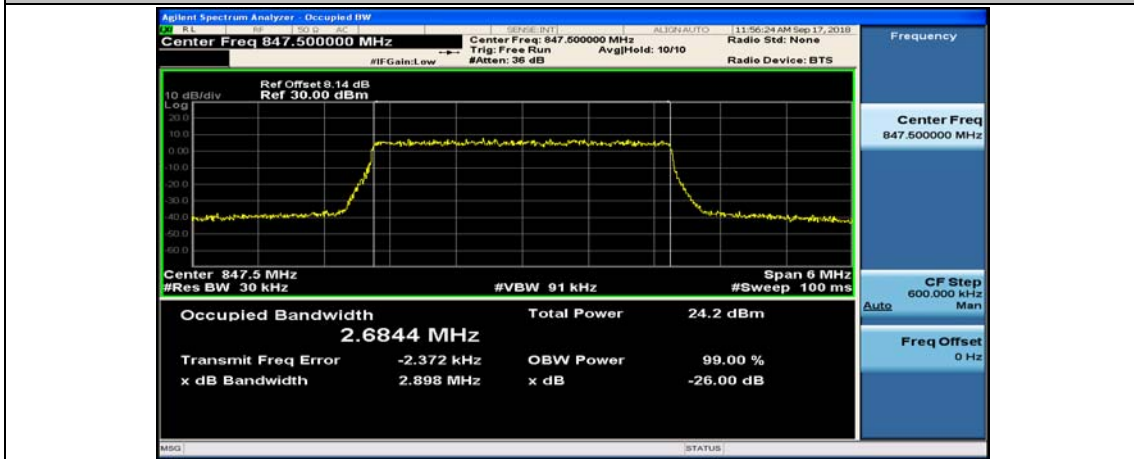

(Channel Bandwidth: 3 MHz)_HCH_16QAM_15RB#0