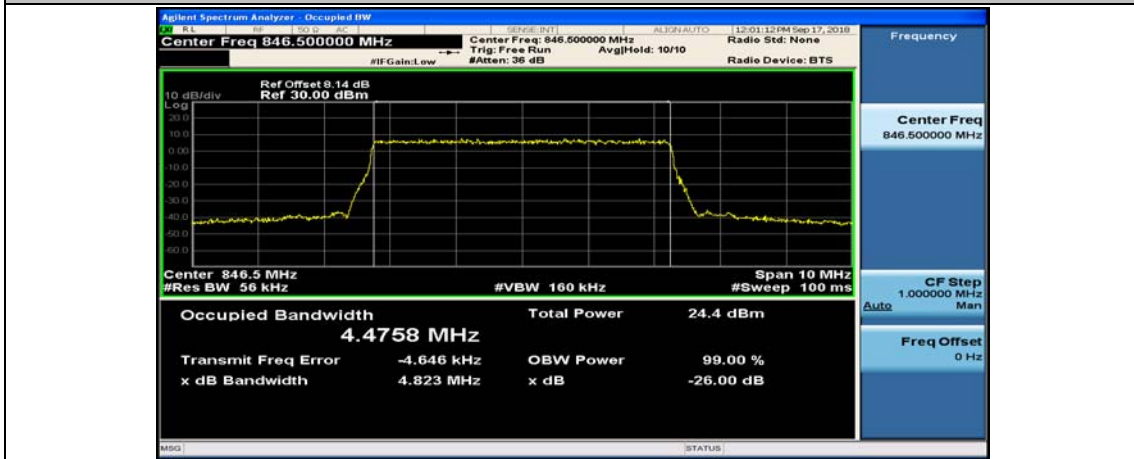

(Channel Bandwidth: 3 MHz)_HCH_16QAM_15RB#0

Channel Bandwidth: 5 MHz

(Channel Bandwidth: 5 MHz)_LCH_QPSK_25RB#0

(Channel Bandwidth: 5 MHz)_MCH_QPSK_25RB#0

(Channel Bandwidth: 5 MHz)_HCH_QPSK_25RB#0

(Channel Bandwidth: 5 MHz)_LCH_16QAM_25RB#0