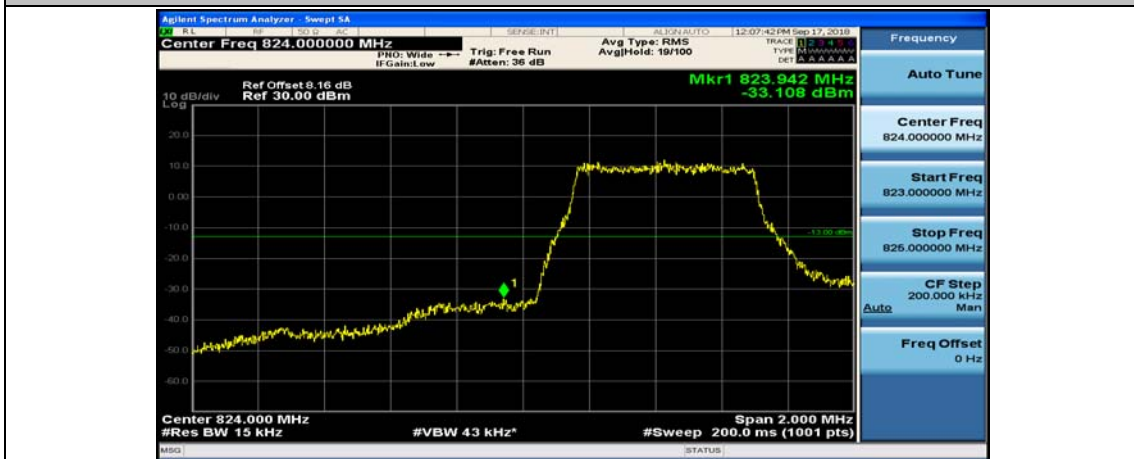

(Channel Bandwidth: 1.4 MHz)_LCH_16QAM_3RB#0