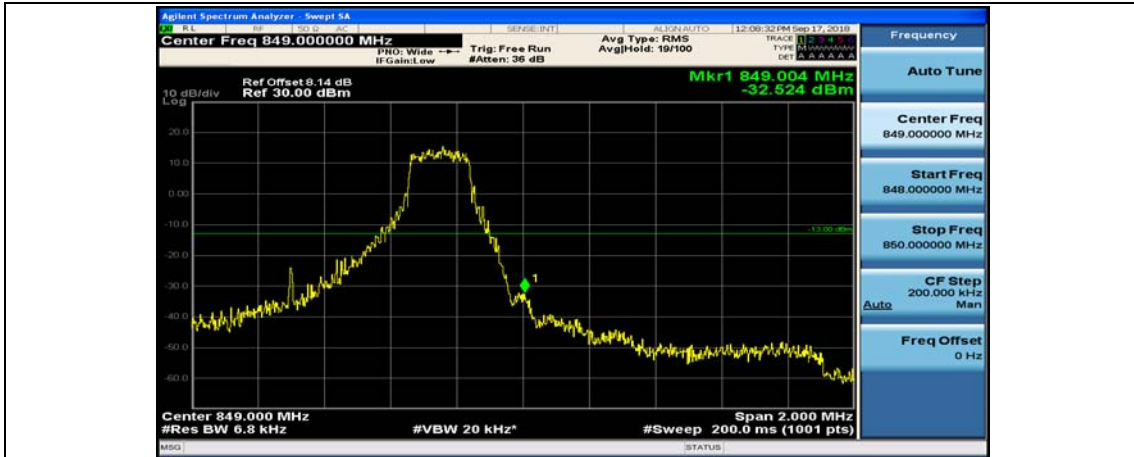

(Channel Bandwidth: 1.4 MHz)_HCH_QPSK_1RB#5