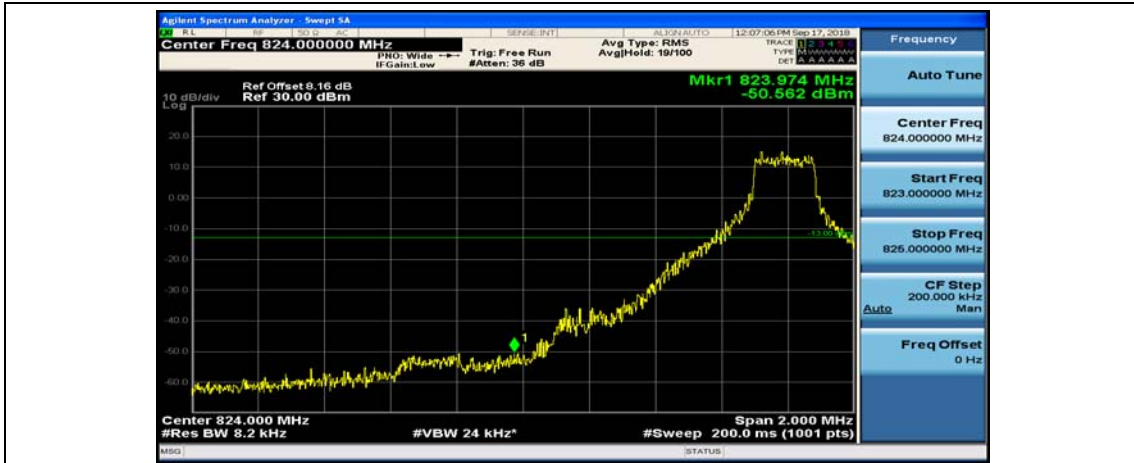

(Channel Bandwidth: 1.4 MHz)_HCH_QPSK_3RB#3

(Channel Bandwidth: 1.4 MHz)_HCH_QPSK_6RB#0

(Channel Bandwidth: 1.4 MHz)_LCH_16QAM_1RB#0

(Channel Bandwidth: 1.4 MHz)_LCH_16QAM_1RB#3

(Channel Bandwidth: 1.4 MHz)_LCH_16QAM_1RB#5