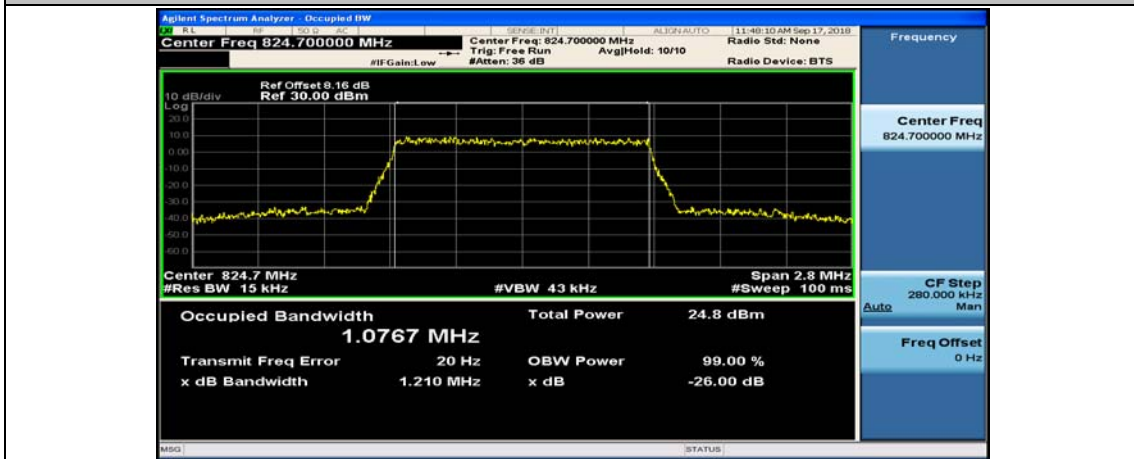

Test Graphs

Channel Bandwidth: 1.4 MHz

(Channel Bandwidth: 1.4 MHz)_HCH_QPSK_6RB#0

(Channel Bandwidth: 1.4 MHz)_LCH_16QAM_6RB#0

(Channel Bandwidth: 1.4 MHz)_MCH_16QAM_6RB#0

(Channel Bandwidth: 1.4 MHz)_HCH_16QAM_6RB#0