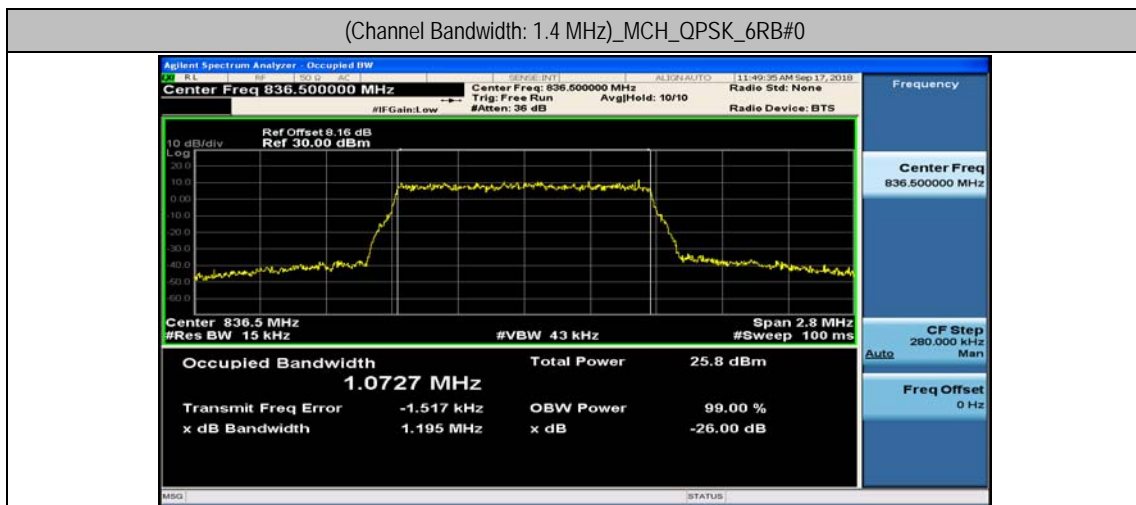

Channel Bandwidth: 10 MHz

Channel Bandwidth: 10 MHz						
Modulation	Channel	RB Configuration		Occupied Bandwidth (MHz)	26dB Bandwidth (MHz)	Verdict
		Size	Offset			
QPSK	LCH	50	0	8.9428	9.456	PASS
	MCH	50	0	8.9175	9.400	PASS
	HCH	50	0	8.9346	9.471	PASS
16QAM	LCH	50	0	8.9385	9.410	PASS
	MCH	50	0	8.9186	9.400	PASS
	HCH	50	0	8.9437	9.449	PASS

Test Graphs

Channel Bandwidth: 1.4 MHz