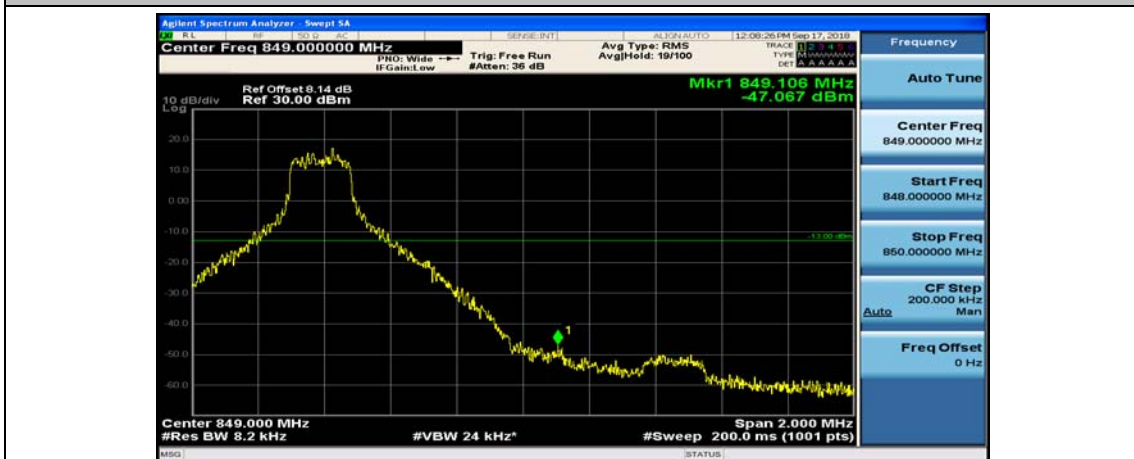

(Channel Bandwidth: 1.4 MHz)_HCH_QPSK_1RB#3