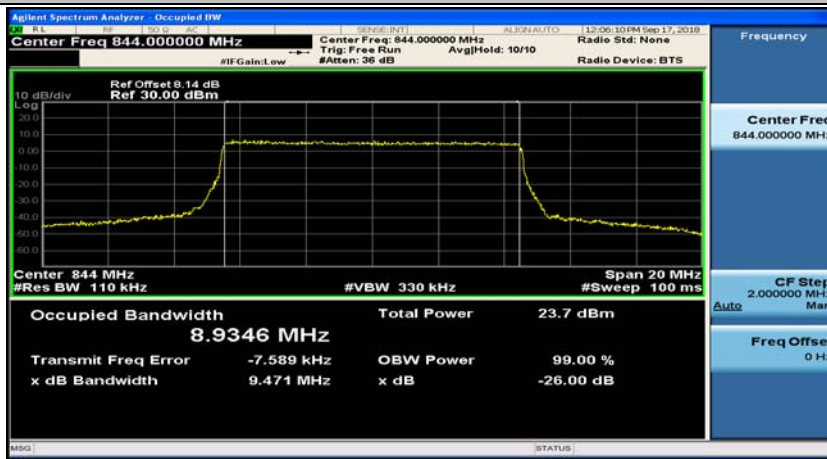

Channel Bandwidth: 10 MHz_HCH_QPSK_50RB#0