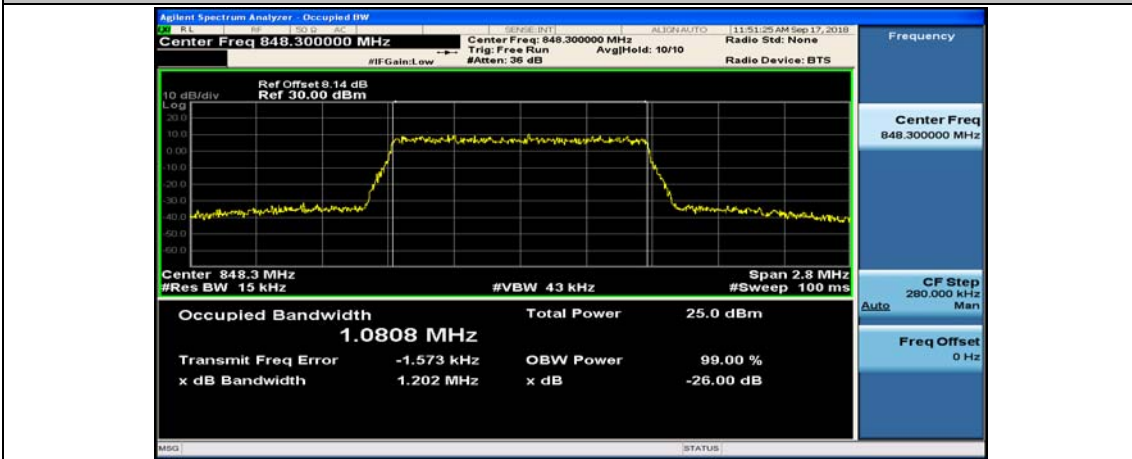

Test Graphs

Channel Bandwidth: 1.4 MHz

(Channel Bandwidth: 1.4 MHz)_HCH_QPSK_6RB#0

(Channel Bandwidth: 1.4 MHz)_LCH_16QAM_6RB#0

(Channel Bandwidth: 1.4 MHz)_MCH_16QAM_6RB#0

(Channel Bandwidth: 1.4 MHz)_HCH_16QAM_6RB#0