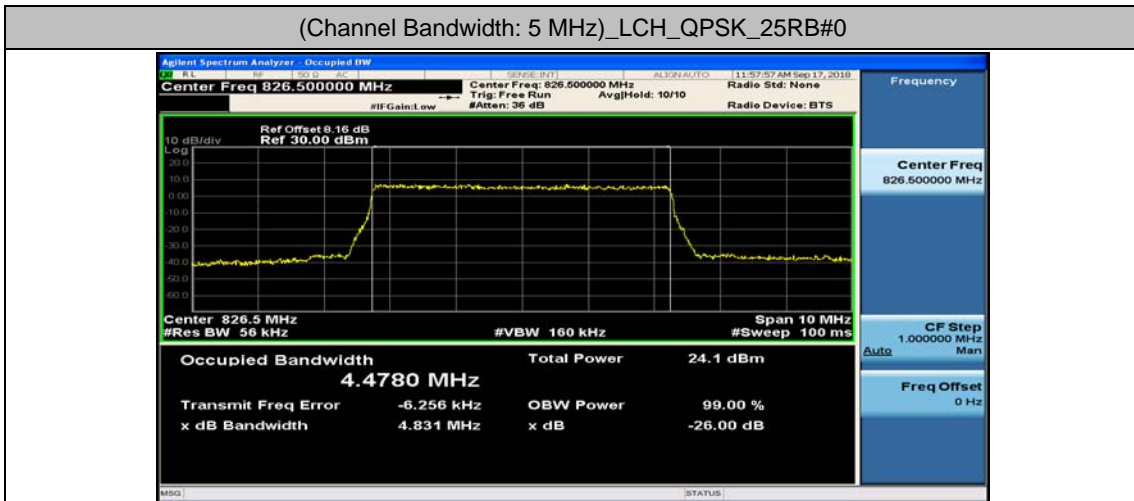

Channel Bandwidth: 5 MHz

(Channel Bandwidth: 5 MHz)_LCH_QPSK_25RB#0