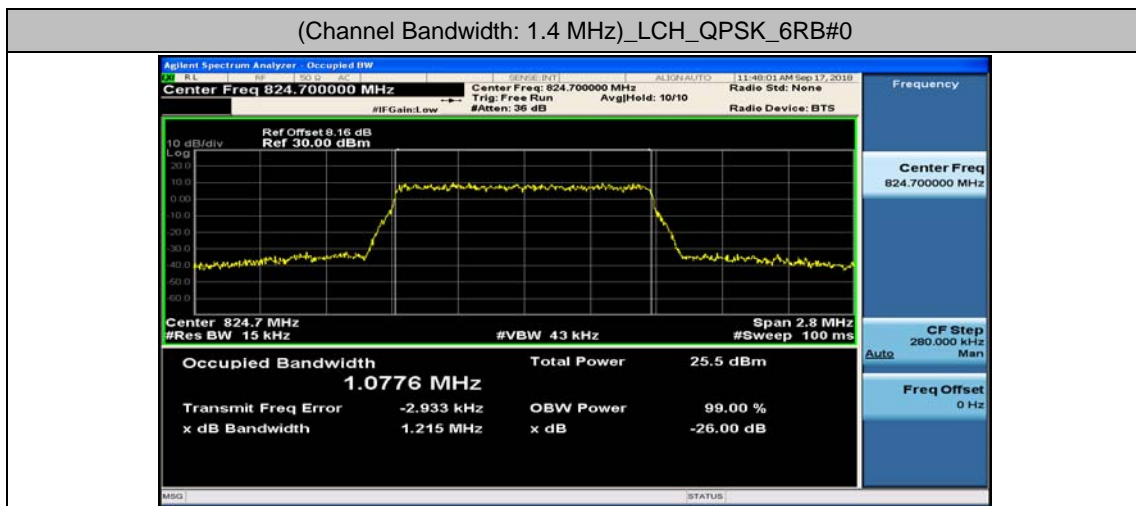

Channel Bandwidth: 10 MHz

Channel Bandwidth: 10 MHz						
Modulation	Channel	RB Configuration		Occupied Bandwidth (MHz)	26dB Bandwidth (MHz)	Verdict
		Size	Offset			
QPSK	LCH	50	0	8.9428	9.456	PASS
	MCH	50	0	8.9175	9.400	PASS
	HCH	50	0	8.9346	9.471	PASS
16QAM	LCH	50	0	8.9385	9.410	PASS
	MCH	50	0	8.9186	9.400	PASS
	HCH	50	0	8.9437	9.449	PASS

Test Graphs

Channel Bandwidth: 1.4 MHz