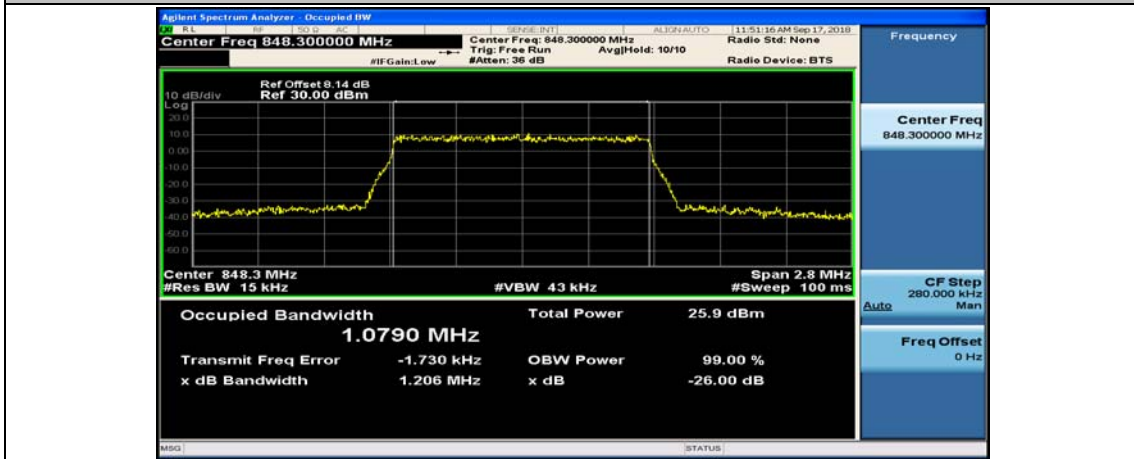

(Channel Bandwidth: 1.4 MHz)_HCH_QPSK_6RB#0