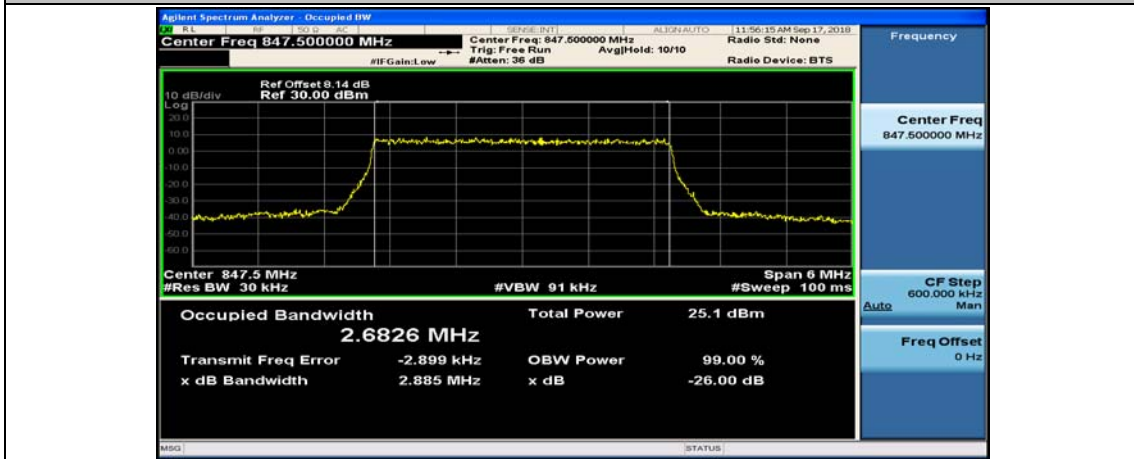

Channel Bandwidth: 3 MHz

(Channel Bandwidth: 3 MHz)_LCH_QPSK_15RB#0

(Channel Bandwidth: 3 MHz)_MCH_QPSK_15RB#0

(Channel Bandwidth: 3 MHz)_HCH_QPSK_15RB#0

(Channel Bandwidth: 3 MHz)_LCH_16QAM_15RB#0

(Channel Bandwidth: 3 MHz)_MCH_16QAM_15RB#0