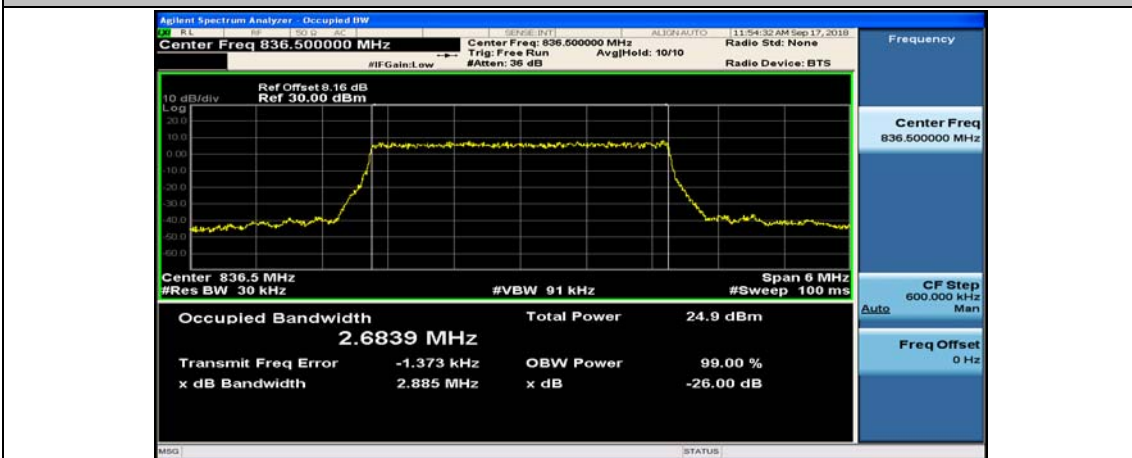

(Channel Bandwidth: 3 MHz)_MCH_QPSK_15RB#0