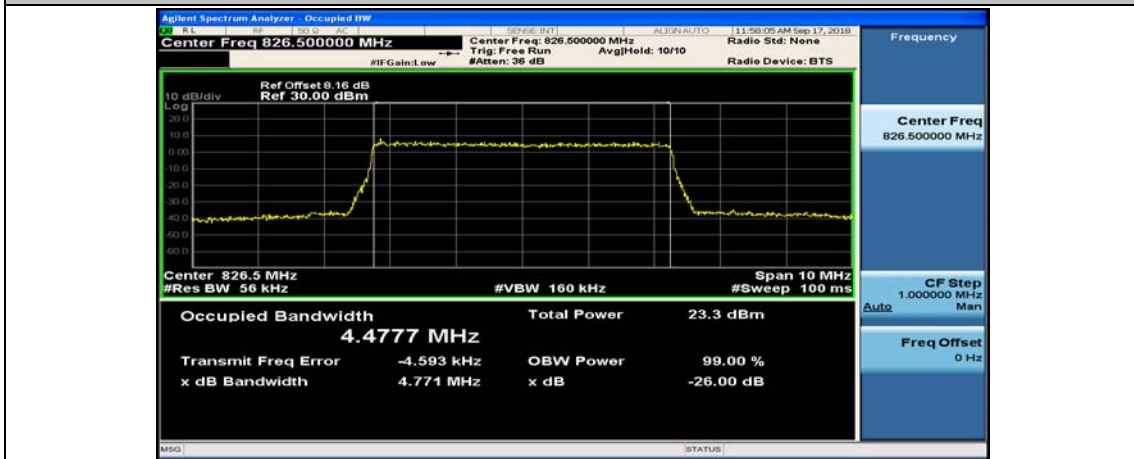

(Channel Bandwidth: 3 MHz)_HCH_16QAM_15RB#0

Channel Bandwidth: 5 MHz

(Channel Bandwidth: 5 MHz)_LCH_QPSK_25RB#0

(Channel Bandwidth: 5 MHz)_MCH_QPSK_25RB#0

(Channel Bandwidth: 5 MHz)_HCH_QPSK_25RB#0

(Channel Bandwidth: 5 MHz)_LCH_16QAM_25RB#0