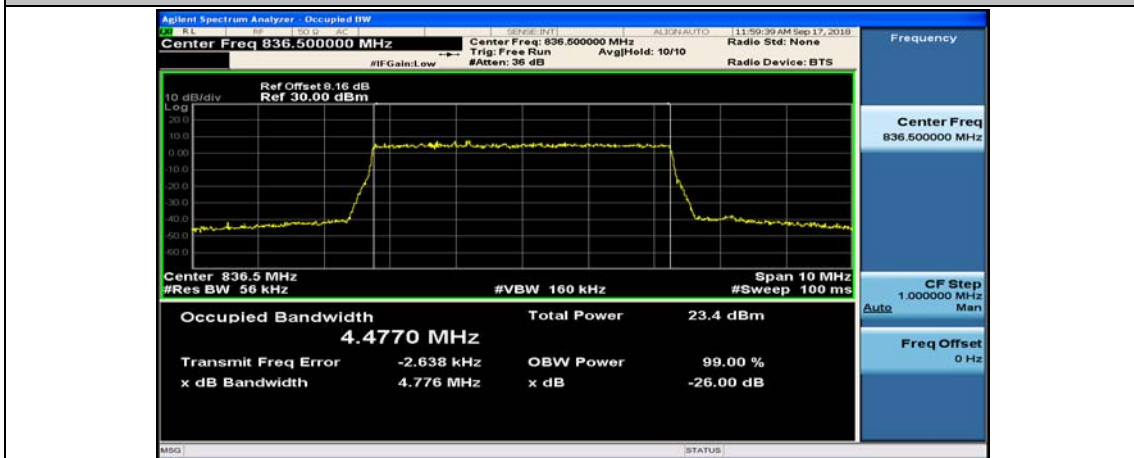

(Channel Bandwidth: 5 MHz)_MCH_16QAM_25RB#0