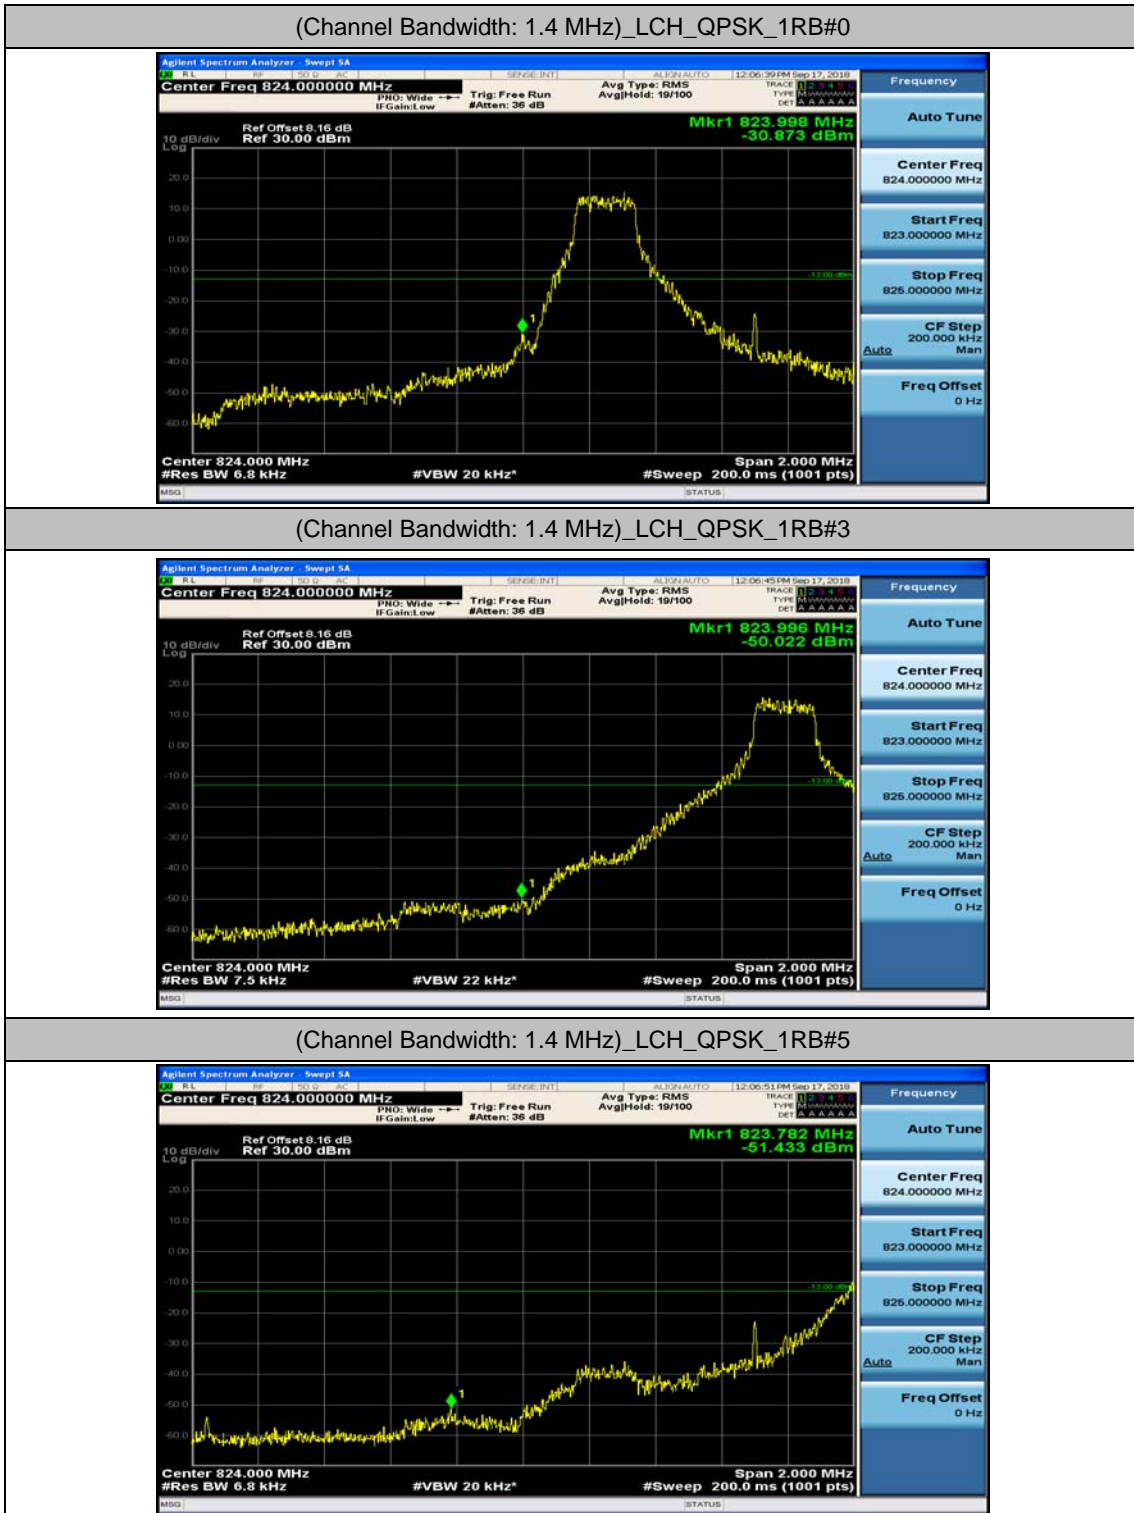

(Channel Bandwidth: 5 MHz)_MCH_16QAM_25RB#0

Channel Bandwidth: 10 MHz_HCH_QPSK_50RB#0

Channel Bandwidth: 10 MHz_LCH_16QAM_50RB#0

Channel Bandwidth: 10 MHz_MCH_16QAM_50RB#0

Channel Bandwidth: 10 MHz_HCH_16QAM_50RB#0

Appendix D: Band Edge

Test Graphs

Channel Bandwidth: 1.4 MHz

(Channel Bandwidth: 1.4 MHz)_LCH_QPSK_3RB#0

(Channel Bandwidth: 1.4 MHz)_LCH_QPSK_3RB#2

(Channel Bandwidth: 1.4 MHz)_LCH_QPSK_3RB#3

(Channel Bandwidth: 1.4 MHz)_LCH_QPSK_6RB#0