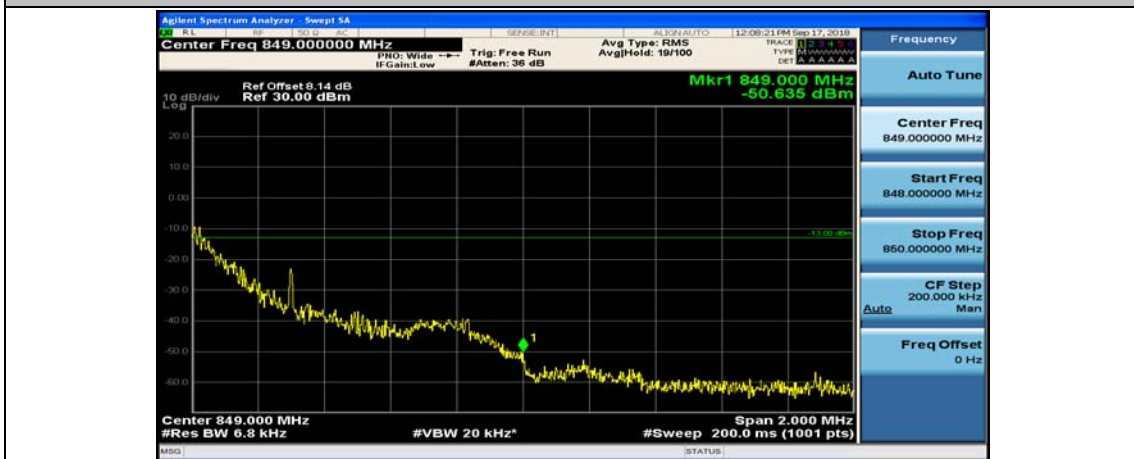

(Channel Bandwidth: 1.4 MHz)_HCH_QPSK_1RB#0