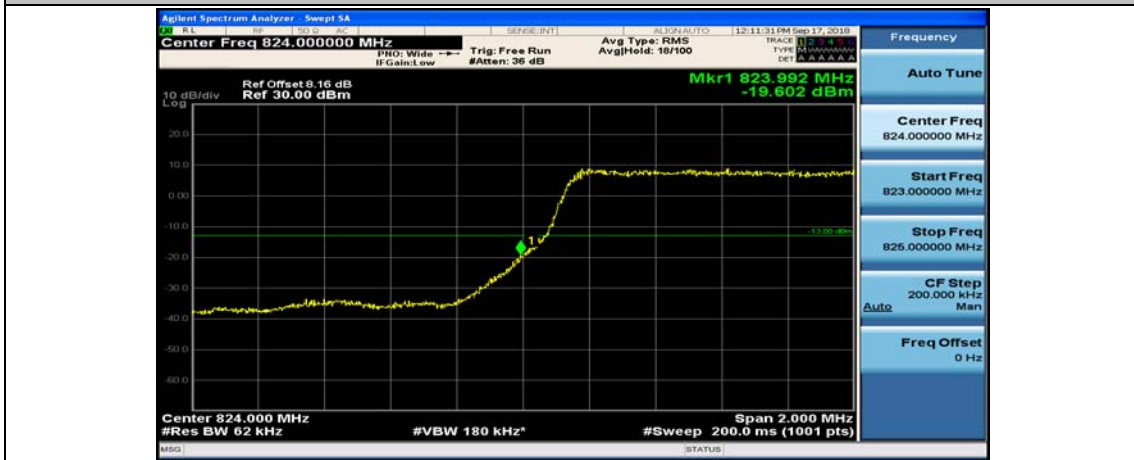

(Channel Bandwidth: 3 MHz)_LCH_QPSK_15RB#0