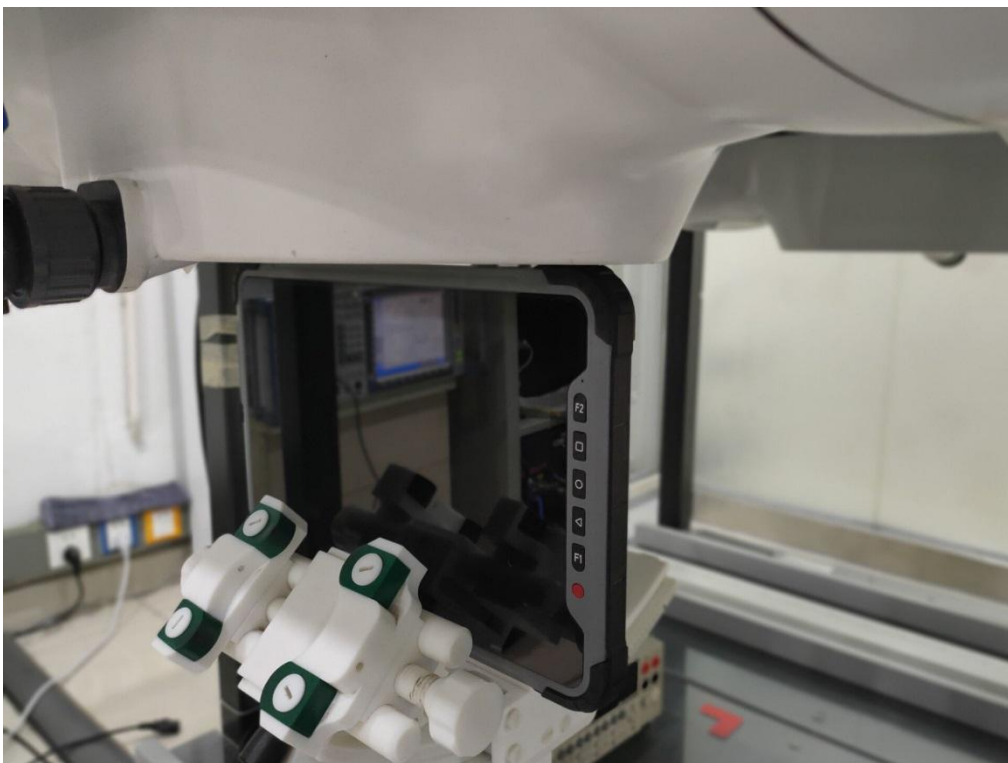

SAR Setup photos

Body Back side(separation distance is 0mm)

Left Edge(separation distance is 0mm)

Right Edge(separation distance is 0mm)

Top Edge(separation distance is 0mm)

Bottom Edge(separation distance is 0mm)