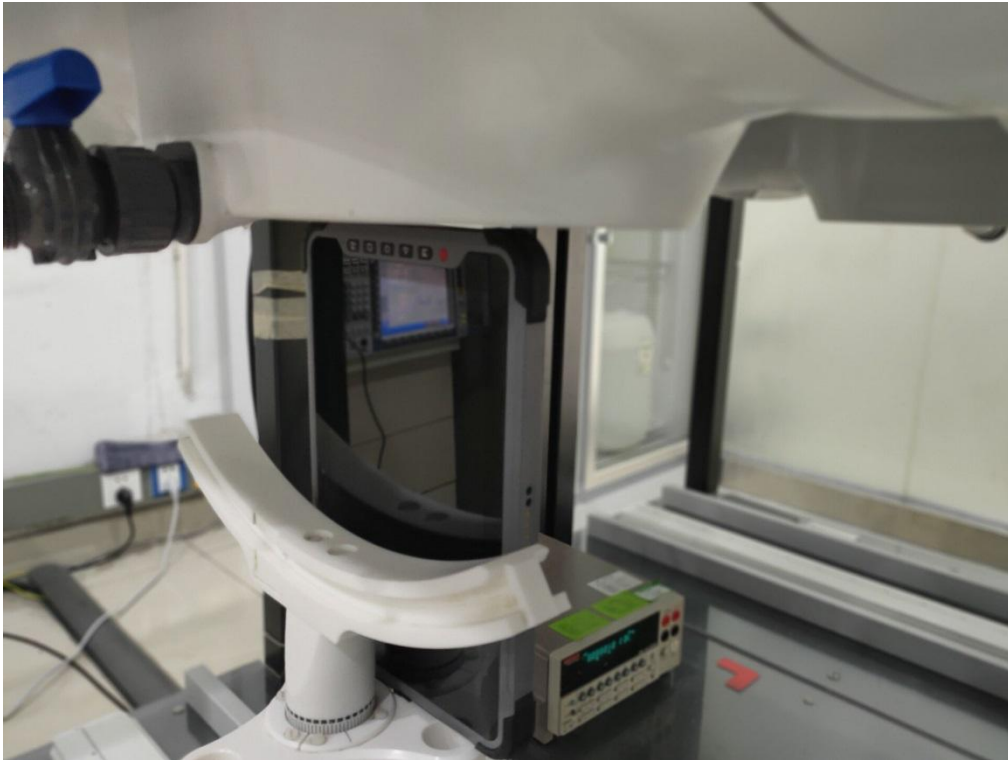

SAR Setup photos

Body Back side(separation distance is 0mm)

Left Edge(separation distance is 0mm)

Right Edge(separation distance is 0mm)

Top Edge(separation distance is 0mm)

Bottom Edge(separation distance is 0mm)