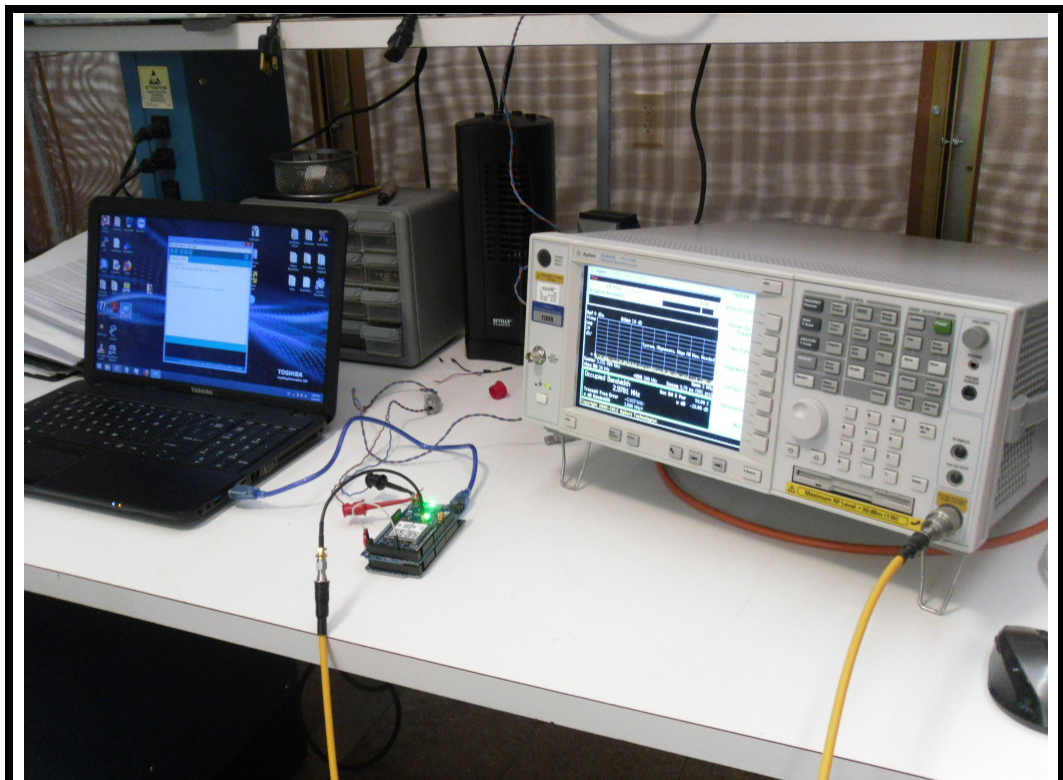

**Test Setup Photos
Hiber – Project 18048**

Test Setup Photo # 1

Test Setup Photo # 2

Test Setup Photo # 3

Test Setup Photo # 4 (Black Antenna)

Test Setup Photo # 5 (Grizzly Antenna)

Test Setup Photo # 6 (Grizzly Antenna)

Test Setup Photo # 7 (Black Antenna)