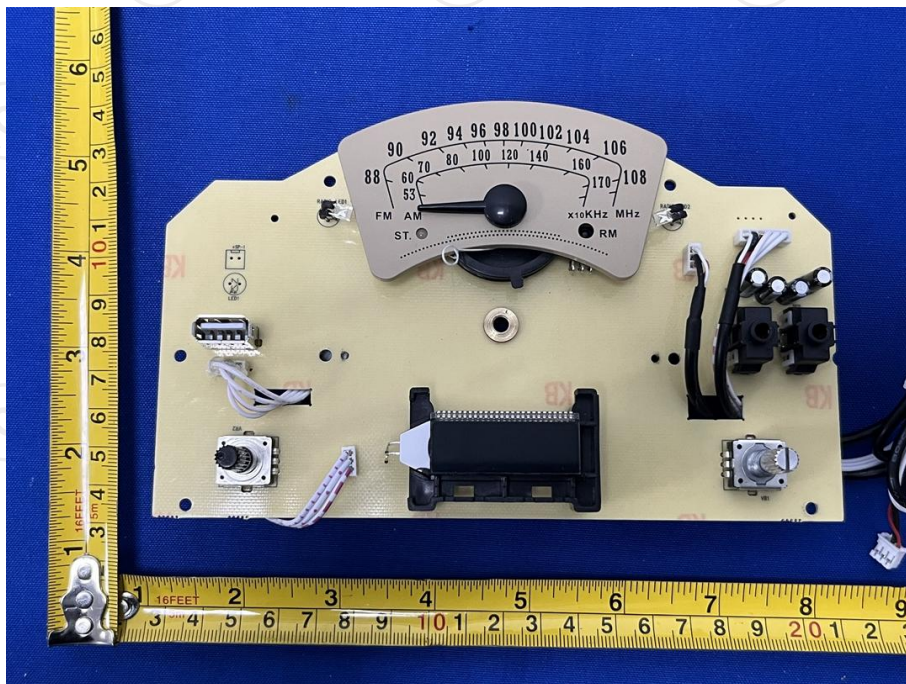

Appendix B: Photographs of Test Setup
Product: ClearClick All-In-One Vintage-Style Turntable
Model: VT33
Radiated Emission

Conducted Emission

Appendix C: Photographs of EUT
Product: ClearClick All-In-One Vintage-Style Turntable
Model: VT33
External Photos

Product: ClearClick All-In-One Vintage-Style Turntable
Model: VT33
Internal Photos

*******END OF REPORT*******