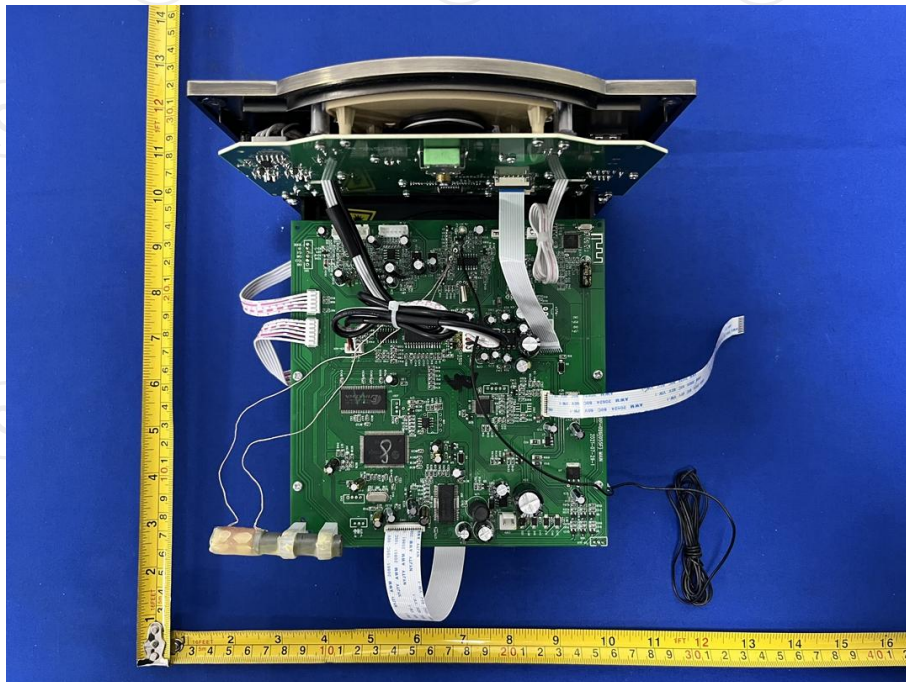

Appendix B: Photographs of Test Setup
Product: ClearClick All-In-One Vintage-Style Turntable
Model: VT33
Radiated Emission

Conducted Emission

Appendix C: Photographs of EUT
Product: ClearClick All-In-One Vintage-Style Turntable
Model: VT33
External Photos

Product: ClearClick All-In-One Vintage-Style Turntable
Model: VT33
Internal Photos

*******END OF REPORT*******