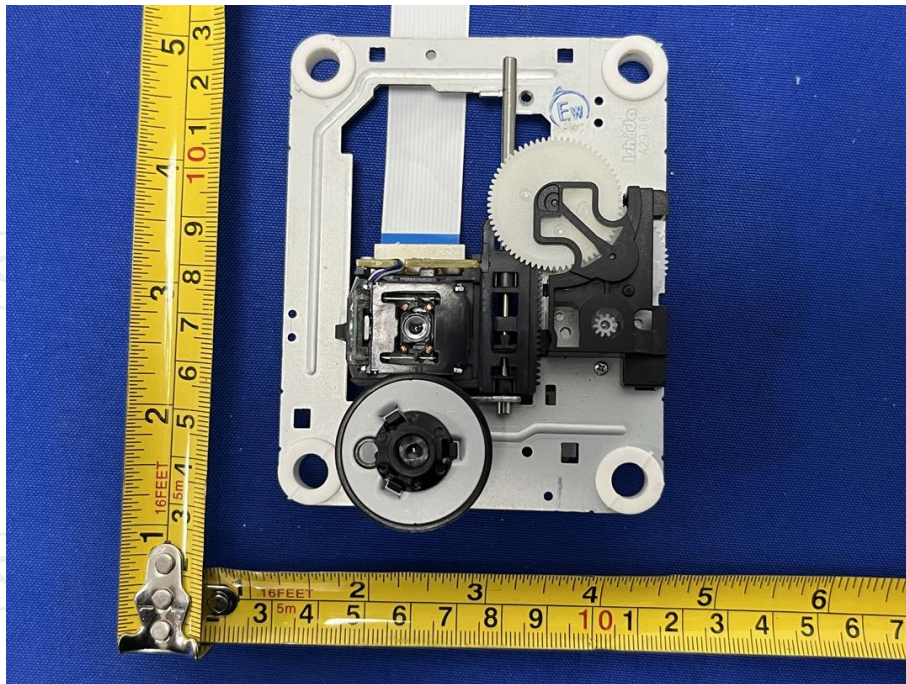

Appendix B: Photographs of Test Setup
Product: ClearClick All-In-One Vintage-Style Turntable
Model: VT33
Radiated Emission

Conducted Emission

Appendix C: Photographs of EUT
Product: ClearClick All-In-One Vintage-Style Turntable
Model: VT33
External Photos

Product: ClearClick All-In-One Vintage-Style Turntable
Model: VT33
Internal Photos

*******END OF REPORT*******