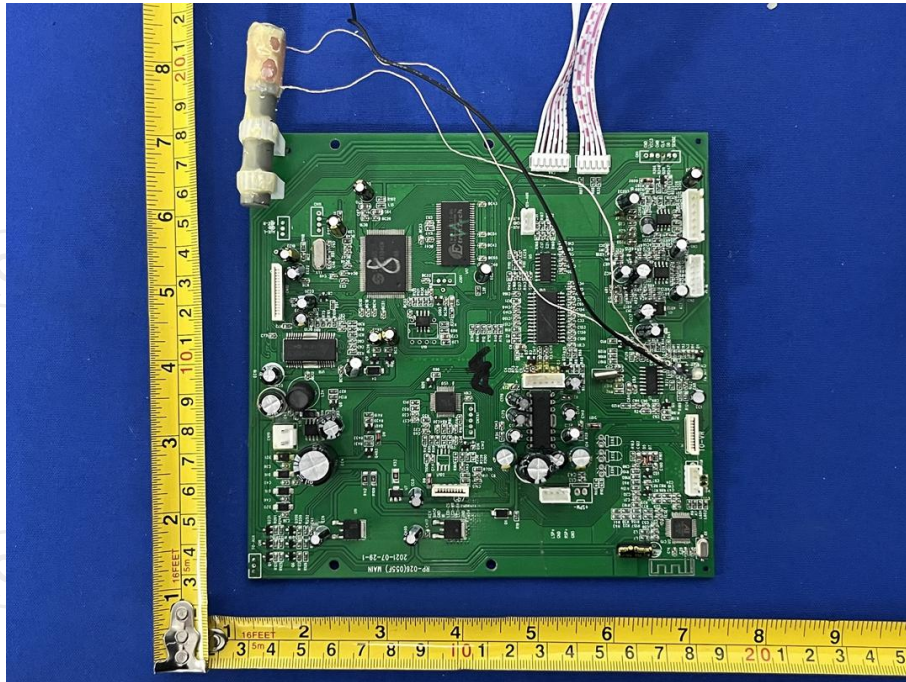

Appendix B: Photographs of Test Setup
Product: ClearClick All-In-One Vintage-Style Turntable
Model: VT33
Radiated Emission

Conducted Emission

Appendix C: Photographs of EUT
Product: ClearClick All-In-One Vintage-Style Turntable
Model: VT33
External Photos

Product: ClearClick All-In-One Vintage-Style Turntable
Model: VT33
Internal Photos

*******END OF REPORT*******