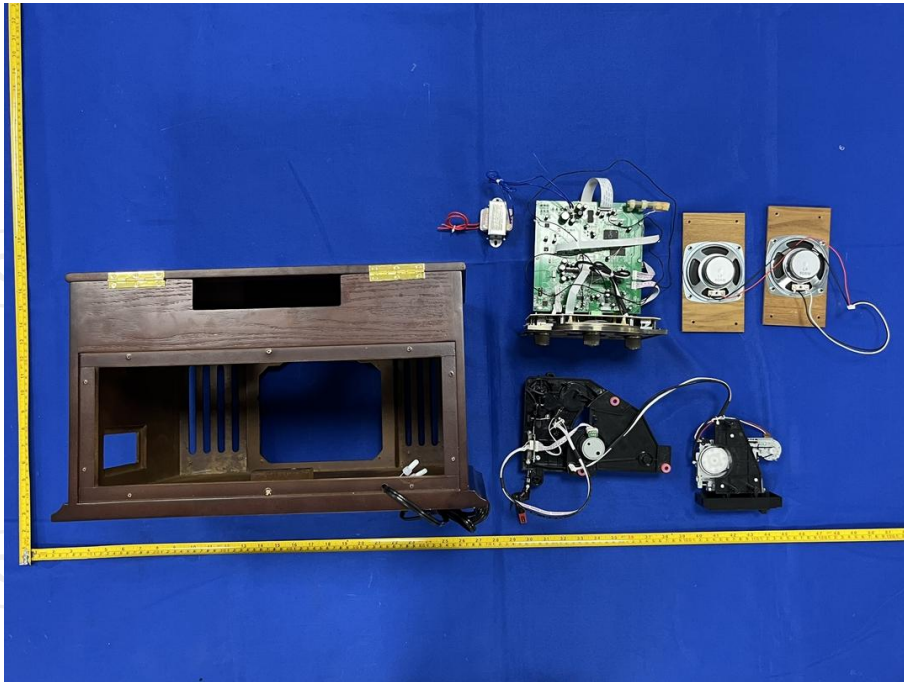

Appendix B: Photographs of Test Setup
Product: ClearClick All-In-One Vintage-Style Turntable
Model: VT33
Radiated Emission

Conducted Emission

Appendix C: Photographs of EUT
Product: ClearClick All-In-One Vintage-Style Turntable
Model: VT33
External Photos

Product: ClearClick All-In-One Vintage-Style Turntable
Model: VT33
Internal Photos

*******END OF REPORT*******