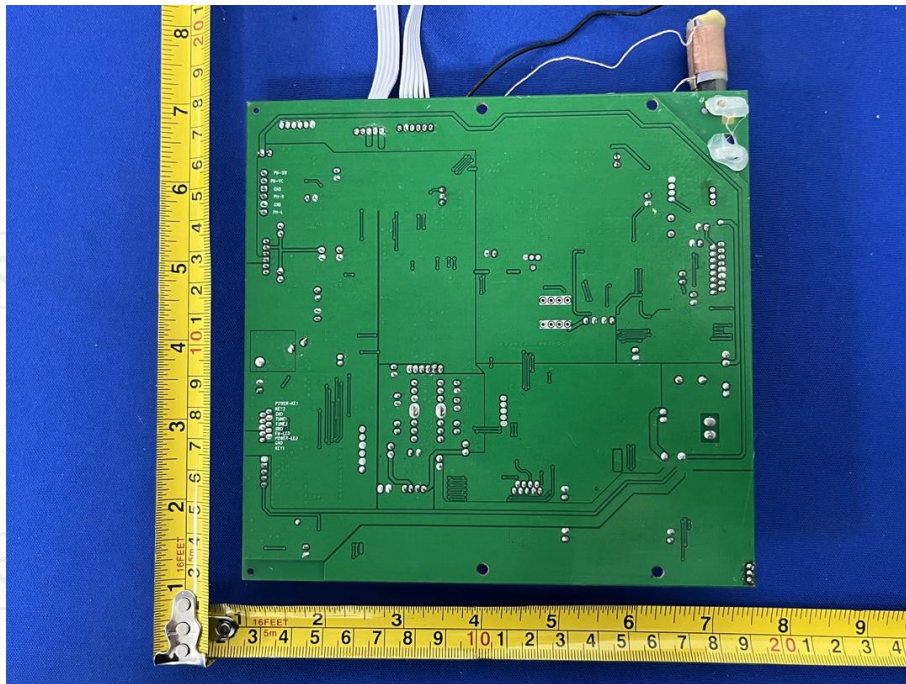

Appendix B: Photographs of Test Setup
Product: ClearClick All-In-One Vintage-Style Turntable
Model: VT33
Radiated Emission

Conducted Emission

Appendix C: Photographs of EUT
Product: ClearClick All-In-One Vintage-Style Turntable
Model: VT33
External Photos

Product: ClearClick All-In-One Vintage-Style Turntable
Model: VT33
Internal Photos

*******END OF REPORT*******