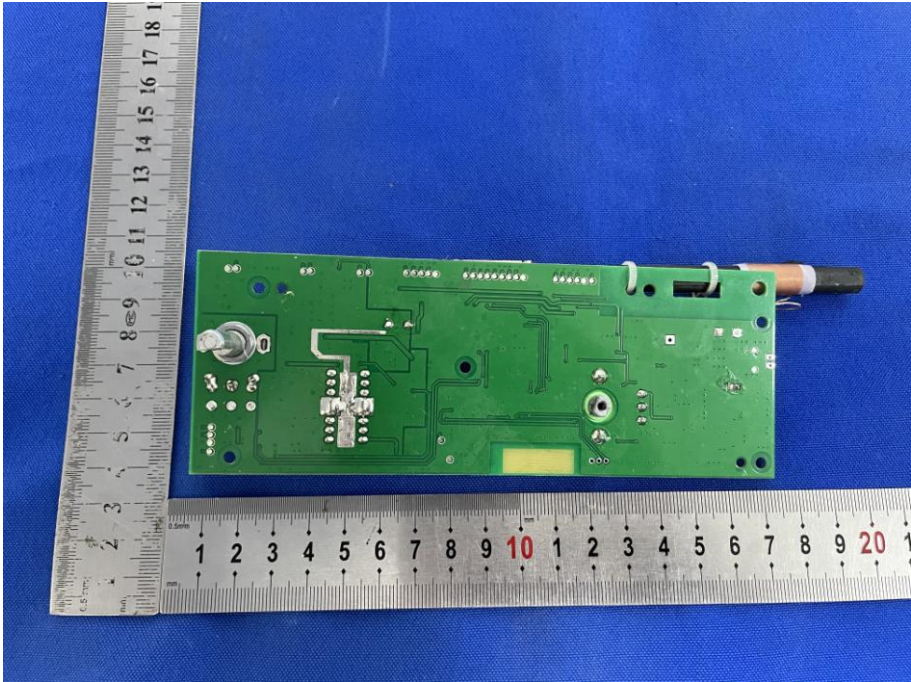

Appendix B: Photographs of EUT

Product: Retro Wooden Radio

Model: VR47

Internal Photos

Antenna