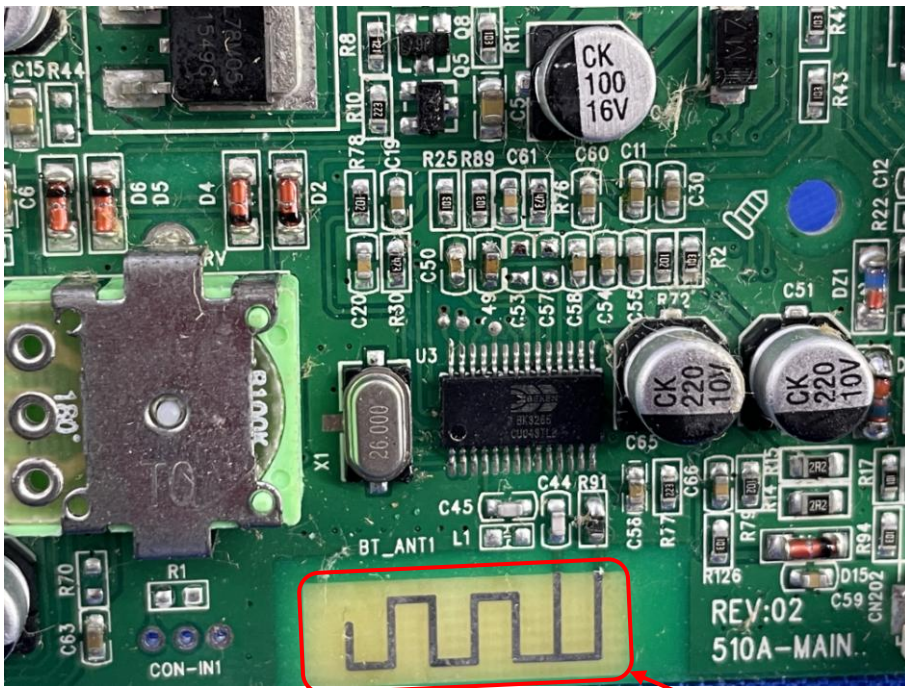

Appendix B: Photographs of EUT

Product: Retro Wooden Radio

Model: VR47

Internal Photos

Antenna