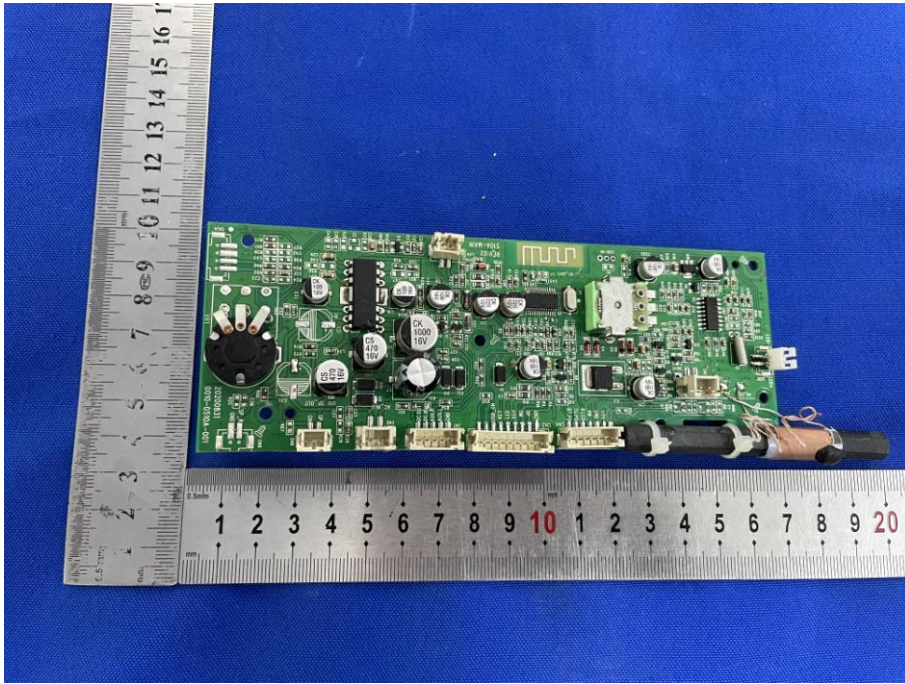

Appendix B: Photographs of EUT

Product: Retro Wooden Radio

Model: VR47

Internal Photos

Antenna