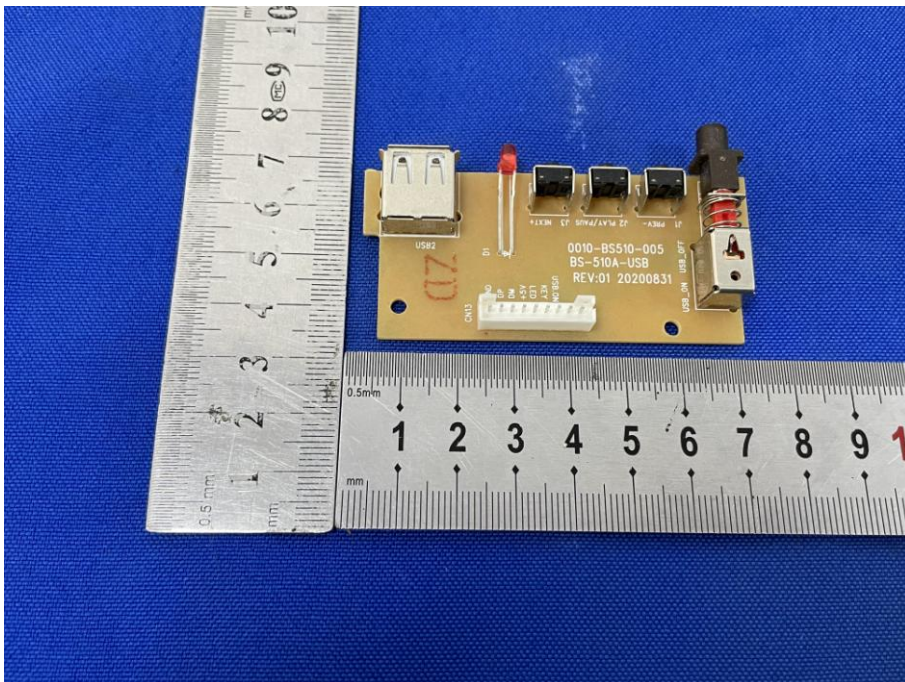

Appendix B: Photographs of EUT

Product: Retro Wooden Radio

Model: VR47

Internal Photos

Antenna