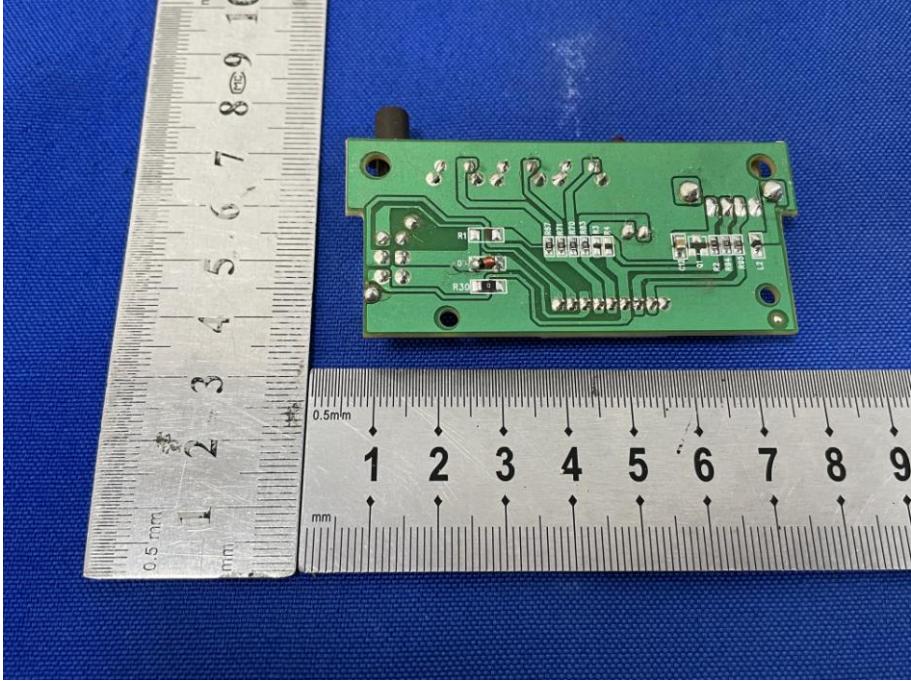

Appendix B: Photographs of EUT

Product: Retro Wooden Radio

Model: VR47

Internal Photos

Antenna