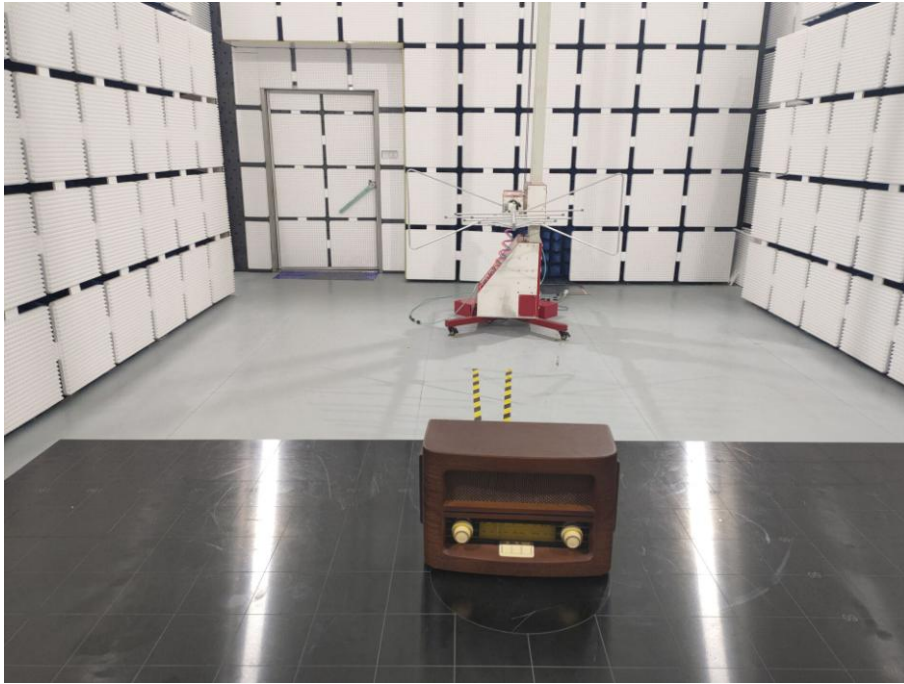

Appendix A: Photographs of Test Setup

Product: Retro Wooden Radio

Model: VR47

Radiated Emission

Conducted Emission