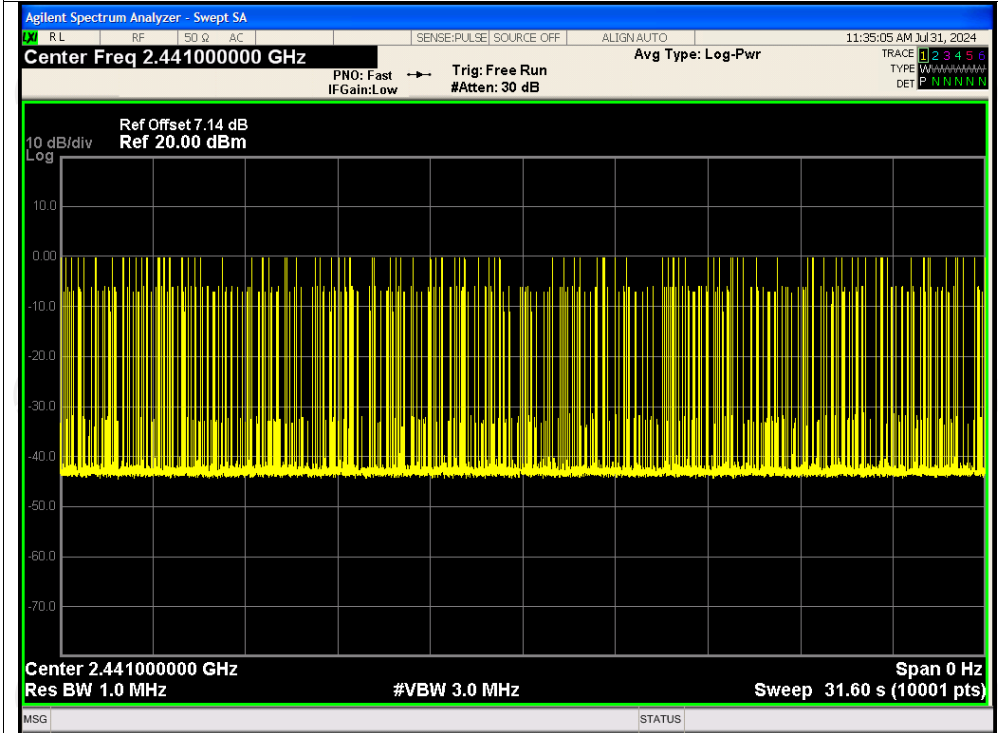

Dwell NVNT 3-DH5 2441MHz One Burst

Dwell NVNT 3-DH5 2441MHz Accumulated

Appendix B: Photographs of Test Setup

Product: All-In-One Vintage Style Turntable

Model: TT25

Radiated Emission

Conducted Emission

Appendix C: Photographs of EUT
Product: All-In-One Vintage Style Turntable
Model: TT25
External Photos

**Product: All-In-One Vintage Style Turntable
Model: TT25
Internal Photos**

*******END OF REPORT*******