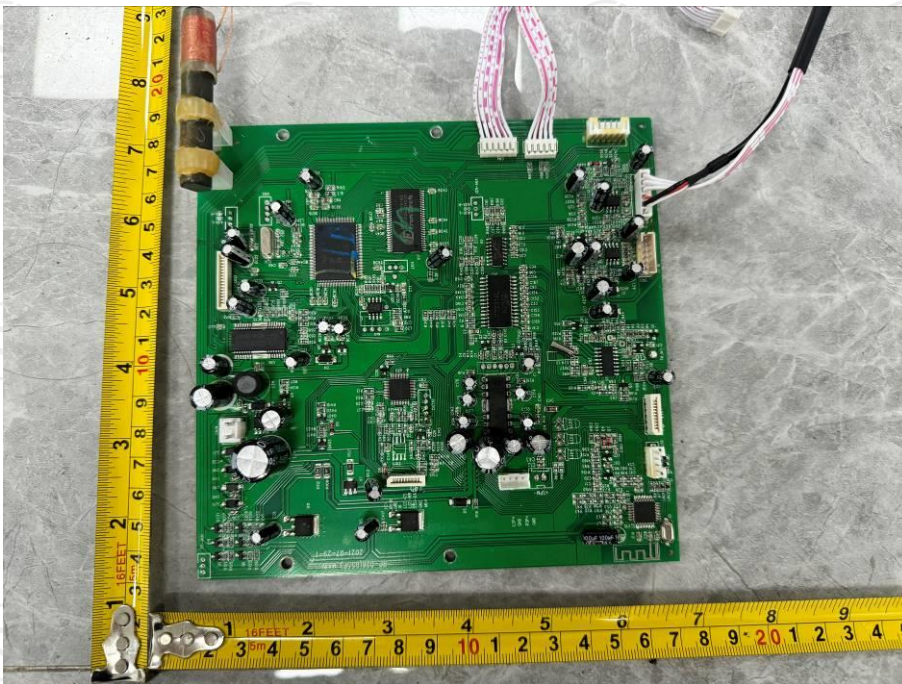

Dwell NVNT 3-DH5 2441MHz One Burst

Dwell NVNT 3-DH5 2441MHz Accumulated

Appendix B: Photographs of Test Setup

Product: All-In-One Vintage Style Turntable

Model: TT25

Radiated Emission

Conducted Emission

Appendix C: Photographs of EUT
Product: All-In-One Vintage Style Turntable
Model: TT25
External Photos

**Product: All-In-One Vintage Style Turntable
Model: TT25
Internal Photos**

*******END OF REPORT*******