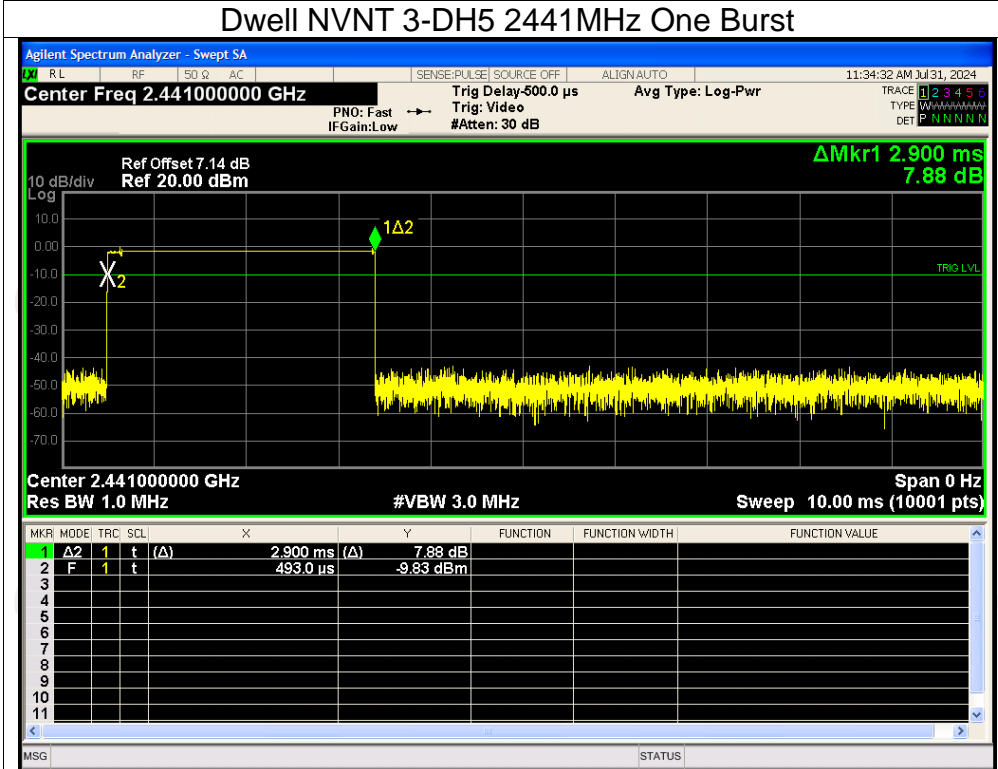

Dwell NVNT 3-DH5 2441MHz One Burst

Dwell NVNT 3-DH5 2441MHz Accumulated

Appendix B: Photographs of Test Setup

Product: All-In-One Vintage Style Turntable

Model: TT25

Radiated Emission

Conducted Emission

Appendix C: Photographs of EUT
Product: All-In-One Vintage Style Turntable
Model: TT25
External Photos

**Product: All-In-One Vintage Style Turntable
Model: TT25
Internal Photos**

*******END OF REPORT*******