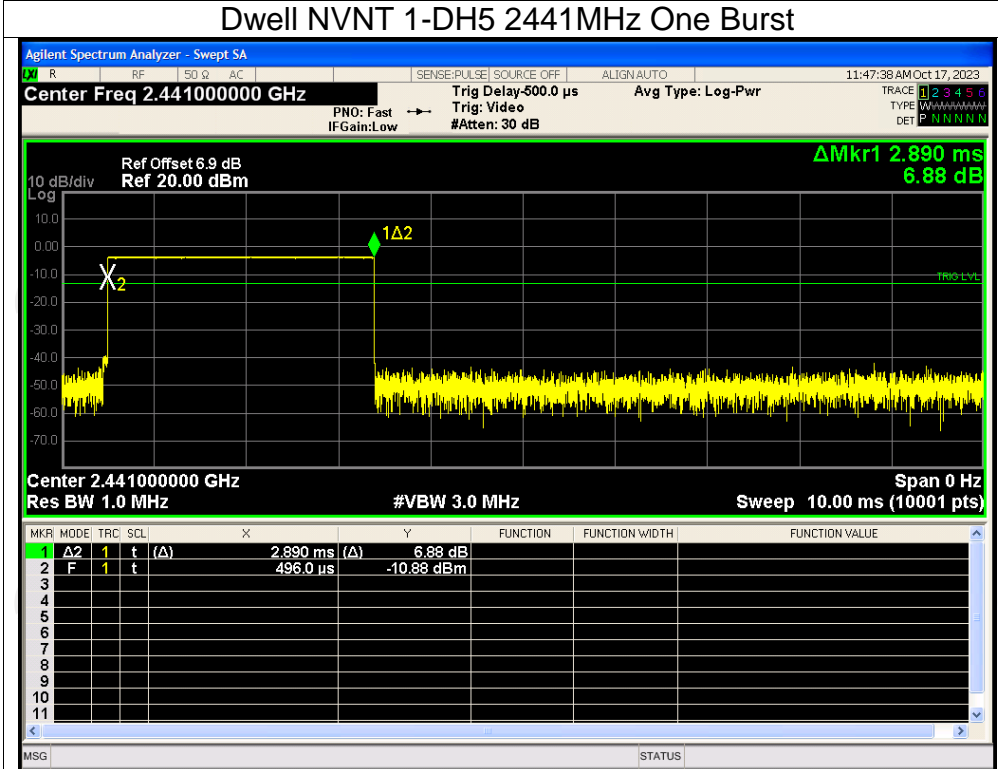

Test Graphs

Dwell NVNT 1-DH1 2441MHz Ant1 One Burst

Dwell NVNT 1-DH1 2441MHz Ant1 Accumulated

Dwell NVNT 1-DH3 2441MHz One Burst

Dwell NVNT 1-DH3 2441MHz Accumulated

Dwell NVNT 1-DH5 2441MHz One Burst

Dwell NVNT 1-DH5 2441MHz Accumulated

Dwell NVNT 2-DH1 2441MHz One Burst

Dwell NVNT 2-DH1 2441MHz Accumulated

Dwell NVNT 2-DH3 2441MHz One Burst

Dwell NVNT 2-DH3 2441MHz Accumulated

Dwell NVNT 2-DH5 2441MHz One Burst

Dwell NVNT 2-DH5 2441MHz Accumulated