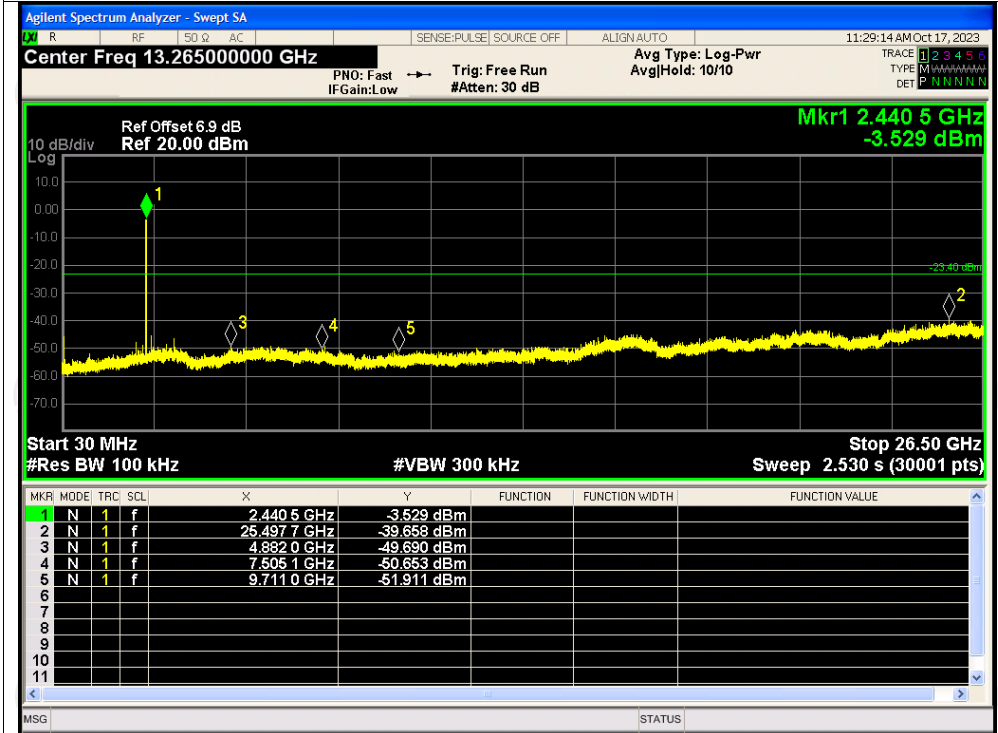

Tx. Spurious NVNT 3-DH1 2402MHz Ref

Tx. Spurious NVNT 3-DH1 2402MHz Emission

Tx. Spurious NVNT 3-DH1 2441MHz Ref

Tx. Spurious NVNT 3-DH1 2441MHz Emission

Tx. Spurious NVNT 3-DH1 2480MHz Ref

Tx. Spurious NVNT 3-DH1 2480MHz Emission

Number of Hopping Channel

Condition	Mode	Hopping Number	Limit	Verdict
NVNT	1-DH1	79	15	Pass
NVNT	2-DH1	79	15	Pass
NVNT	3-DH1	79	15	Pass

Test Graphs
Hopping No. NVNT 1-DH1 2441MHz

Hopping No. NVNT 2-DH1 2441MHz

Hopping No. NVNT 3-DH1 2441MHz

Dwell Time

Condition	Mode	Frequency (MHz)	Pulse Time (ms)	Total Dwell Time (ms)	Burst Count	Period Time (ms)	Limit (ms)	Verdict
NVNT	1-DH1	2441	0.38	118.56	312	31600	400	Pass
NVNT	1-DH3	2441	1.64	262.40	160	31600	400	Pass
NVNT	1-DH5	2441	2.89	286.11	99	31600	400	Pass
NVNT	2-DH1	2441	0.39	121.68	312	31600	400	Pass
NVNT	2-DH3	2441	1.64	260.76	159	31600	400	Pass
NVNT	2-DH5	2441	2.89	289.00	100	31600	400	Pass
NVNT	3-DH1	2441	0.39	122.07	313	31600	400	Pass
NVNT	3-DH3	2441	1.64	262.40	160	31600	400	Pass
NVNT	3-DH5	2441	2.89	286.11	99	31600	400	Pass