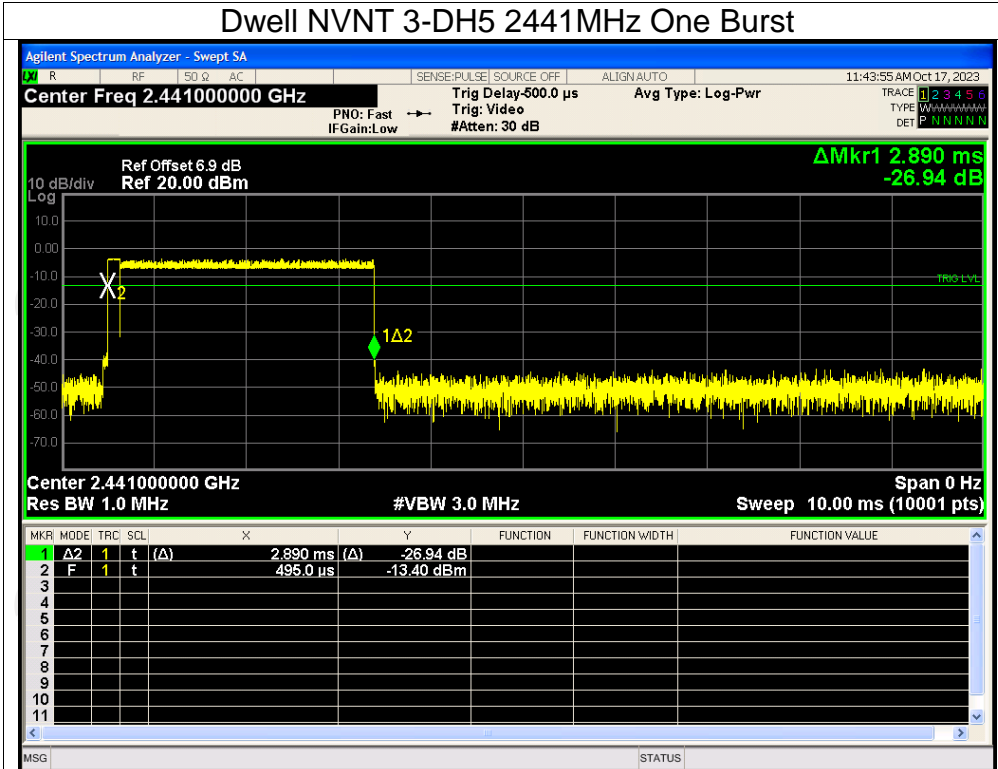

Dwell NVNT 3-DH1 2441MHz One Burst

Dwell NVNT 3-DH1 2441MHz Accumulated

Dwell NVNT 3-DH3 2441MHz One Burst

Dwell NVNT 3-DH3 2441MHz Accumulated

Dwell NVNT 3-DH5 2441MHz One Burst

Dwell NVNT 3-DH5 2441MHz Accumulated