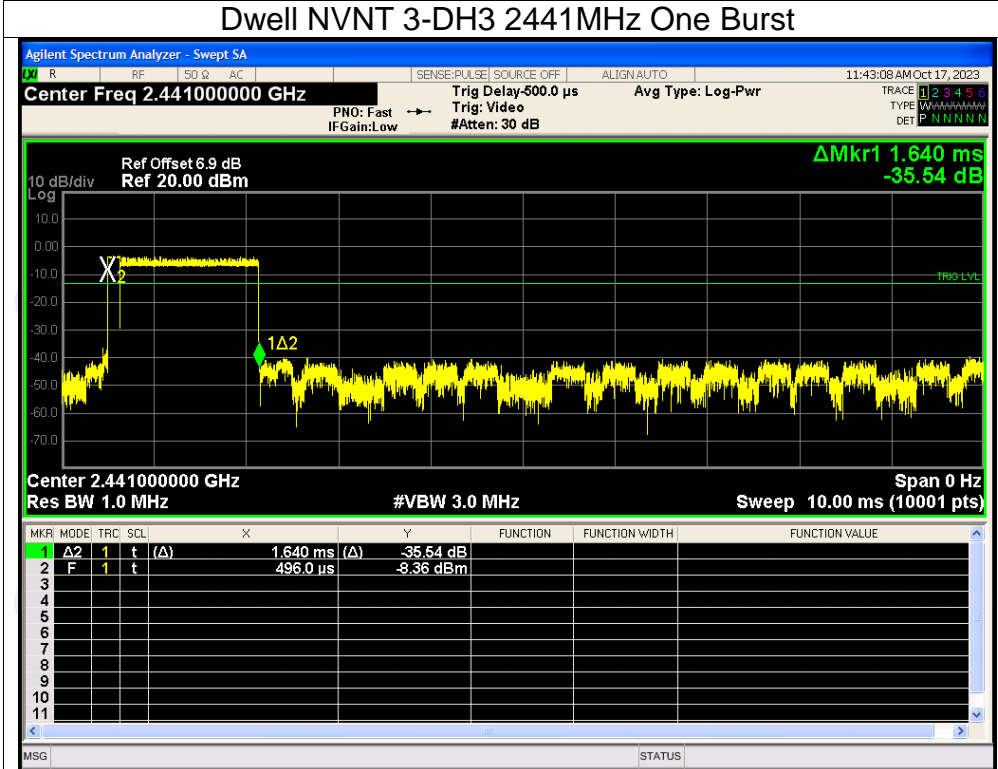

Dwell NVNT 2-DH1 2441MHz One Burst

Dwell NVNT 2-DH1 2441MHz Accumulated

Dwell NVNT 2-DH3 2441MHz One Burst

Dwell NVNT 2-DH3 2441MHz Accumulated

Dwell NVNT 2-DH5 2441MHz One Burst

Dwell NVNT 2-DH5 2441MHz Accumulated

Dwell NVNT 3-DH1 2441MHz One Burst

Dwell NVNT 3-DH1 2441MHz Accumulated

Dwell NVNT 3-DH3 2441MHz One Burst

Dwell NVNT 3-DH3 2441MHz Accumulated

Dwell NVNT 3-DH5 2441MHz One Burst

Dwell NVNT 3-DH5 2441MHz Accumulated