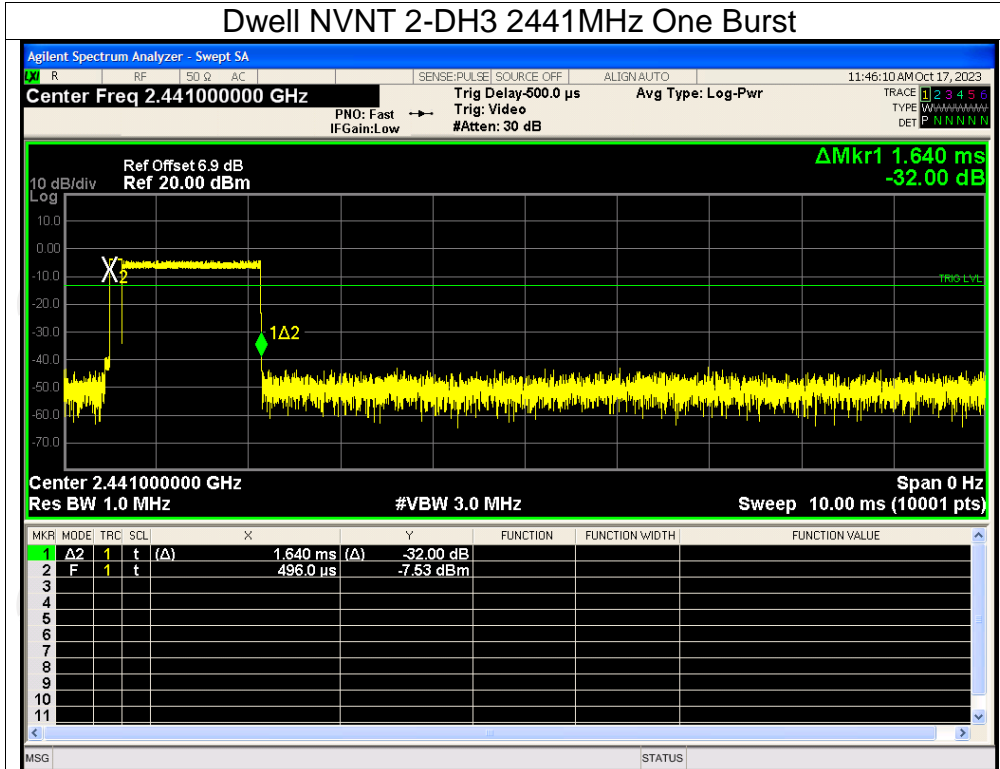

Test Graphs

Dwell NVNT 1-DH1 2441MHz Ant1 One Burst

Dwell NVNT 1-DH1 2441MHz Ant1 Accumulated

Dwell NVNT 1-DH3 2441MHz One Burst

Dwell NVNT 1-DH3 2441MHz Accumulated

Dwell NVNT 1-DH5 2441MHz One Burst

Dwell NVNT 1-DH5 2441MHz Accumulated

Dwell NVNT 2-DH1 2441MHz One Burst

Dwell NVNT 2-DH1 2441MHz Accumulated

Dwell NVNT 2-DH3 2441MHz One Burst

Dwell NVNT 2-DH3 2441MHz Accumulated

Dwell NVNT 2-DH5 2441MHz One Burst

Dwell NVNT 2-DH5 2441MHz Accumulated