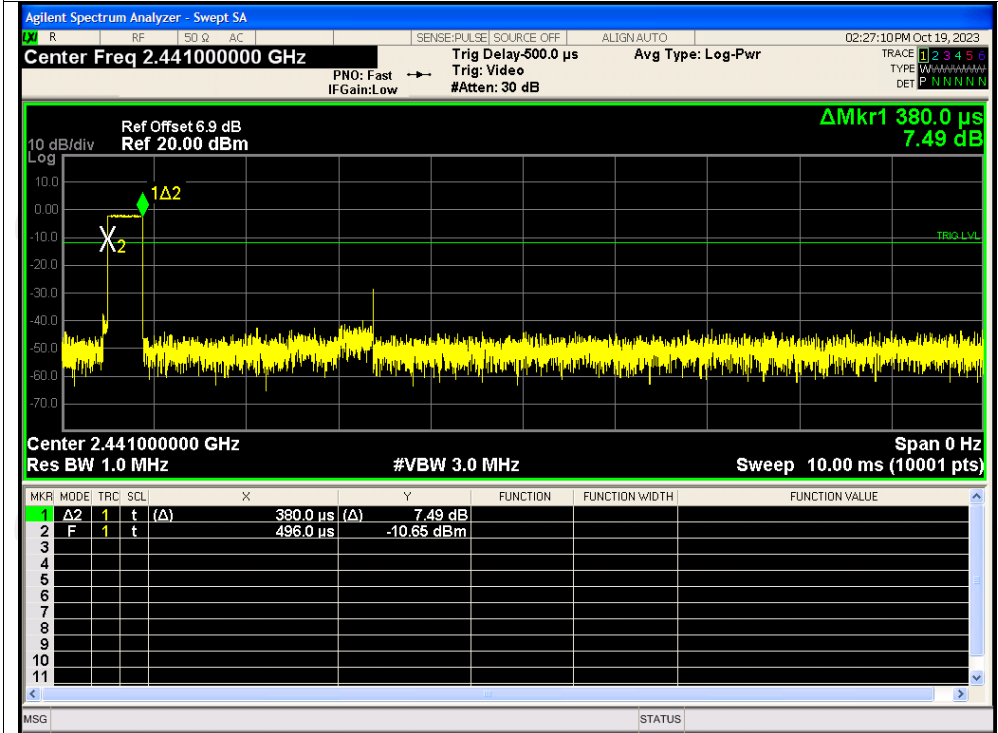

Hopping No. NVNT 3-DH1 2441MHz

Dwell Time

Condition	Mode	Frequency (MHz)	Pulse Time (ms)	Total Dwell Time (ms)	Burst Count	Period Time (ms)	Limit (ms)	Verdict
NVNT	1-DH1	2441	0.38	118.56	312	31600	400	Pass
NVNT	1-DH3	2441	1.64	262.40	160	31600	400	Pass
NVNT	1-DH5	2441	2.89	286.11	99	31600	400	Pass
NVNT	2-DH1	2441	0.39	121.68	312	31600	400	Pass
NVNT	2-DH3	2441	1.64	260.76	159	31600	400	Pass
NVNT	2-DH5	2441	2.89	289.00	100	31600	400	Pass
NVNT	3-DH1	2441	0.39	122.07	313	31600	400	Pass
NVNT	3-DH3	2441	1.64	262.40	160	31600	400	Pass
NVNT	3-DH5	2441	2.89	286.11	99	31600	400	Pass

Test Graphs

Dwell NVNT 1-DH1 2441MHz Ant1 One Burst

Dwell NVNT 1-DH1 2441MHz Ant1 Accumulated

Dwell NVNT 1-DH3 2441MHz One Burst

Dwell NVNT 1-DH3 2441MHz Accumulated

Dwell NVNT 1-DH5 2441MHz One Burst

Dwell NVNT 1-DH5 2441MHz Accumulated