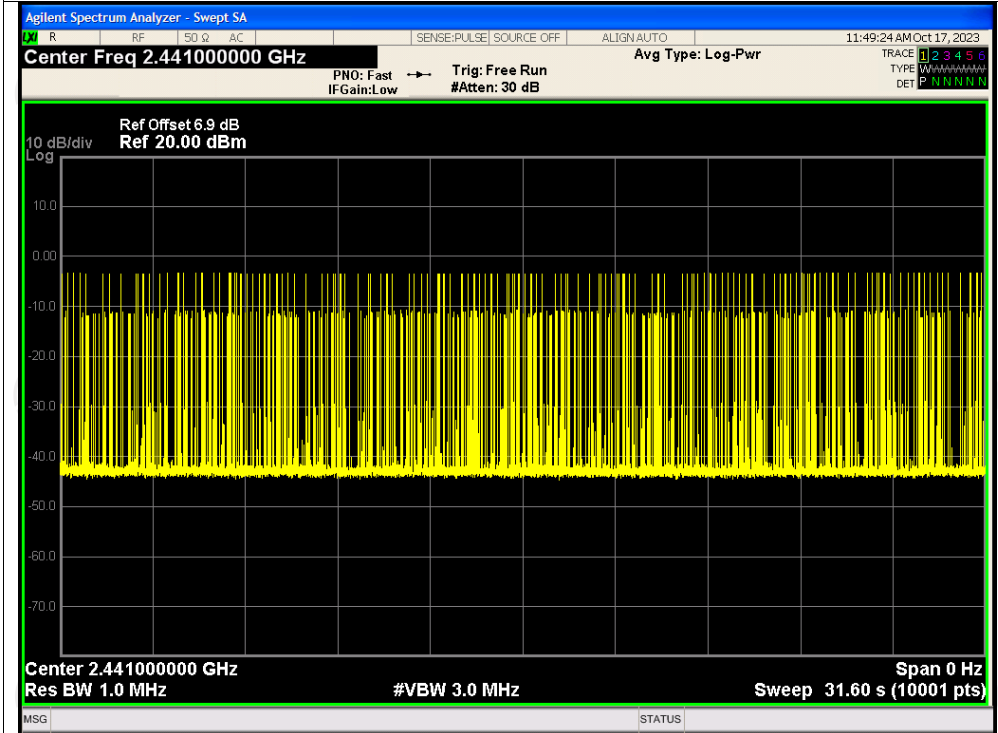

Test Graphs

Dwell NVNT 1-DH1 2441MHz Ant1 One Burst

Dwell NVNT 1-DH1 2441MHz Ant1 Accumulated

Dwell NVNT 1-DH3 2441MHz One Burst

Dwell NVNT 1-DH3 2441MHz Accumulated

Dwell NVNT 1-DH5 2441MHz One Burst

Dwell NVNT 1-DH5 2441MHz Accumulated

Dwell NVNT 2-DH1 2441MHz One Burst

Dwell NVNT 2-DH1 2441MHz Accumulated

Dwell NVNT 2-DH3 2441MHz One Burst

Dwell NVNT 2-DH3 2441MHz Accumulated

Dwell NVNT 2-DH5 2441MHz One Burst

Dwell NVNT 2-DH5 2441MHz Accumulated