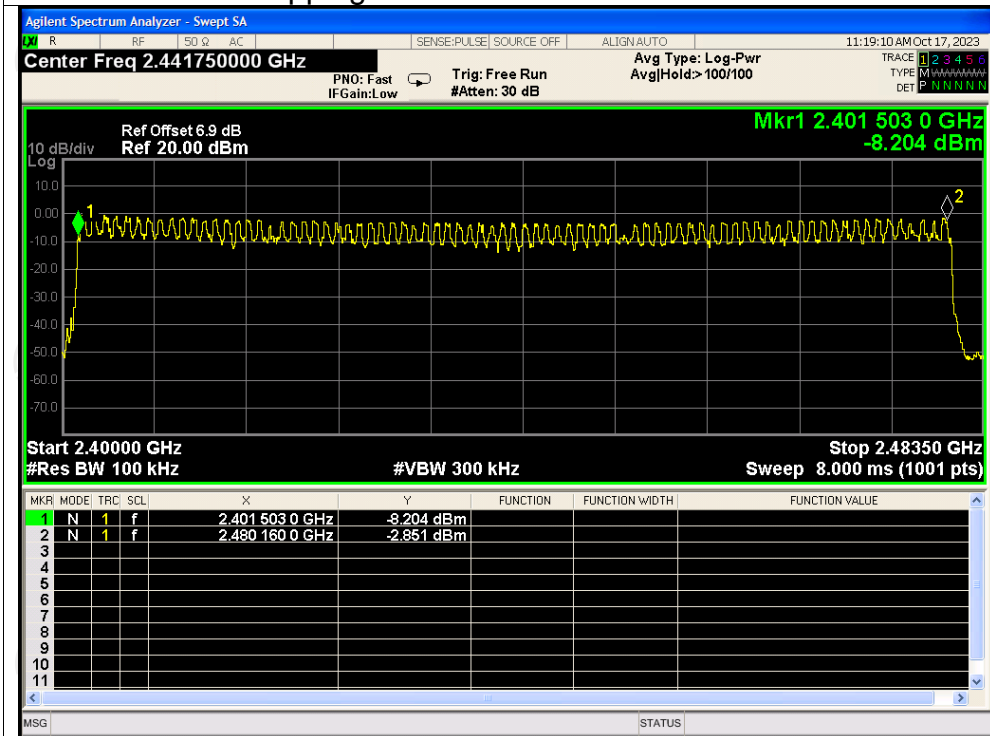

Number of Hopping Channel

Condition	Mode	Hopping Number	Limit	Verdict
NVNT	1-DH1	79	15	Pass
NVNT	2-DH1	79	15	Pass
NVNT	3-DH1	79	15	Pass

Test Graphs
Hopping No. NVNT 1-DH1 2441MHz

Hopping No. NVNT 2-DH1 2441MHz

Hopping No. NVNT 3-DH1 2441MHz

Dwell Time

Condition	Mode	Frequency (MHz)	Pulse Time (ms)	Total Dwell Time (ms)	Burst Count	Period Time (ms)	Limit (ms)	Verdict
NVNT	1-DH1	2441	0.38	118.56	312	31600	400	Pass
NVNT	1-DH3	2441	1.64	262.40	160	31600	400	Pass
NVNT	1-DH5	2441	2.89	286.11	99	31600	400	Pass
NVNT	2-DH1	2441	0.39	121.68	312	31600	400	Pass
NVNT	2-DH3	2441	1.64	260.76	159	31600	400	Pass
NVNT	2-DH5	2441	2.89	289.00	100	31600	400	Pass
NVNT	3-DH1	2441	0.39	122.07	313	31600	400	Pass
NVNT	3-DH3	2441	1.64	262.40	160	31600	400	Pass
NVNT	3-DH5	2441	2.89	286.11	99	31600	400	Pass