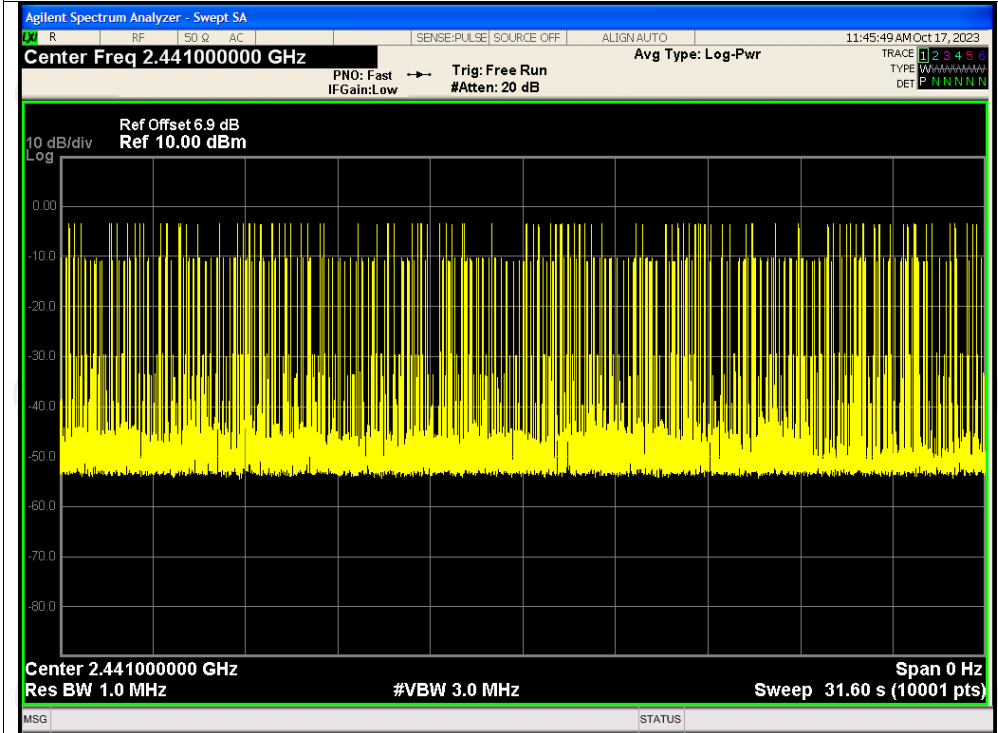

Dwell NVNT 2-DH1 2441MHz One Burst

Dwell NVNT 2-DH1 2441MHz Accumulated

Dwell NVNT 2-DH3 2441MHz One Burst

Dwell NVNT 2-DH3 2441MHz Accumulated

Dwell NVNT 2-DH5 2441MHz One Burst

Dwell NVNT 2-DH5 2441MHz Accumulated

Dwell NVNT 3-DH1 2441MHz One Burst

Dwell NVNT 3-DH1 2441MHz Accumulated

Dwell NVNT 3-DH3 2441MHz One Burst

Dwell NVNT 3-DH3 2441MHz Accumulated

Dwell NVNT 3-DH5 2441MHz One Burst

Dwell NVNT 3-DH5 2441MHz Accumulated