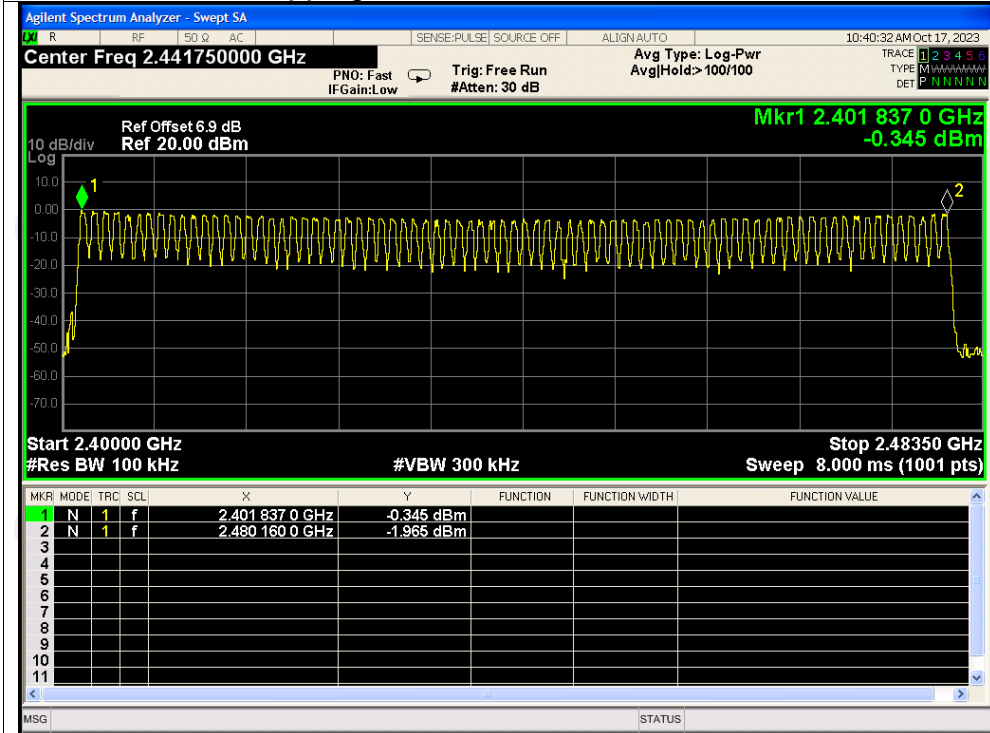

Test Graphs
Hopping No. NVNT 1-DH1 2441MHz