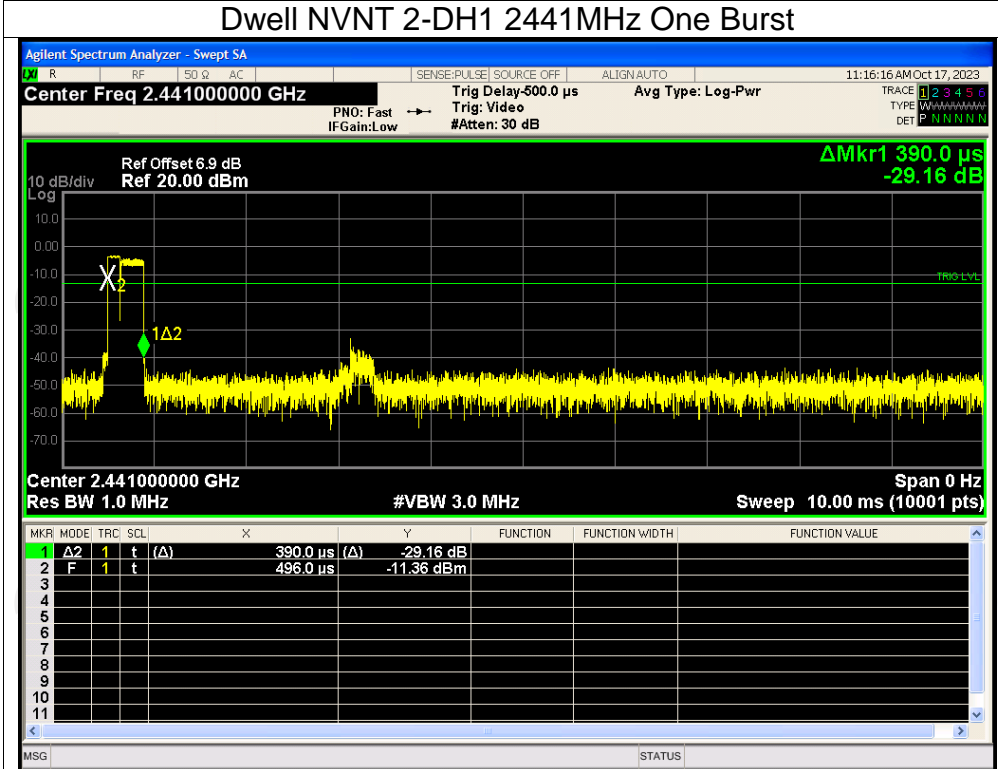

Test Graphs

Dwell NVNT 1-DH1 2441MHz Ant1 One Burst

Dwell NVNT 1-DH1 2441MHz Ant1 Accumulated

Dwell NVNT 1-DH3 2441MHz One Burst

Dwell NVNT 1-DH3 2441MHz Accumulated

Dwell NVNT 1-DH5 2441MHz One Burst

Dwell NVNT 1-DH5 2441MHz Accumulated

Dwell NVNT 2-DH1 2441MHz One Burst

Dwell NVNT 2-DH1 2441MHz Accumulated

Dwell NVNT 2-DH3 2441MHz One Burst

Dwell NVNT 2-DH3 2441MHz Accumulated

Dwell NVNT 2-DH5 2441MHz One Burst

Dwell NVNT 2-DH5 2441MHz Accumulated