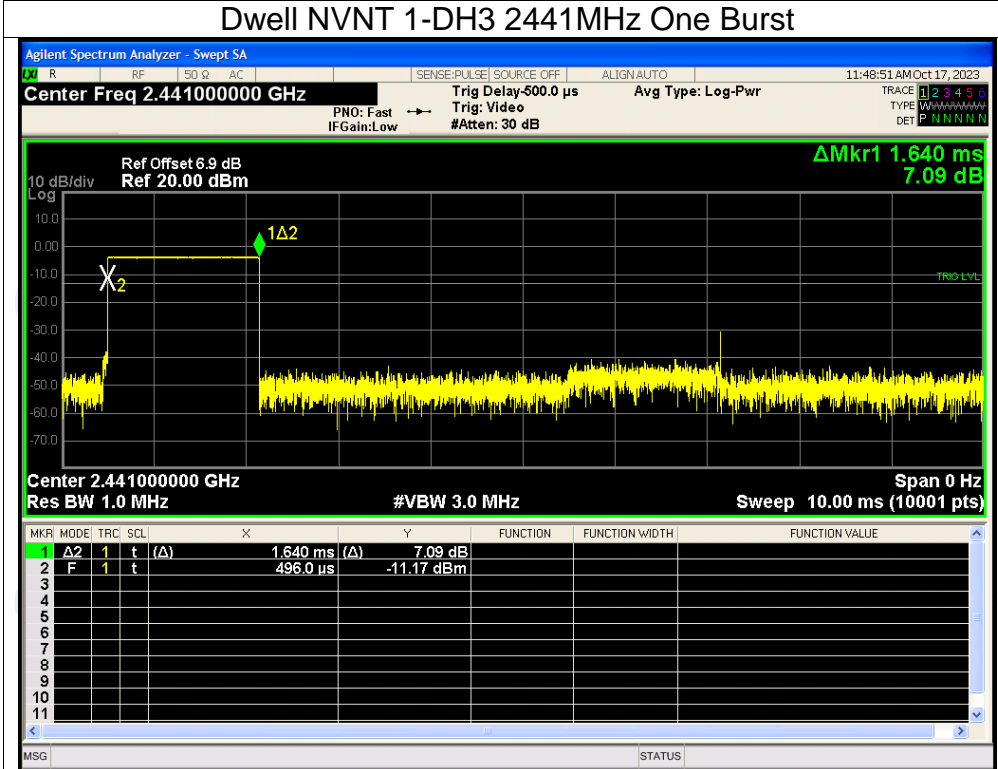

Test Graphs

Dwell NVNT 1-DH1 2441MHz Ant1 One Burst

Dwell NVNT 1-DH1 2441MHz Ant1 Accumulated

Dwell NVNT 1-DH3 2441MHz One Burst

Dwell NVNT 1-DH3 2441MHz Accumulated

Dwell NVNT 1-DH5 2441MHz One Burst

Dwell NVNT 1-DH5 2441MHz Accumulated

Dwell NVNT 2-DH1 2441MHz One Burst

Dwell NVNT 2-DH1 2441MHz Accumulated

Dwell NVNT 2-DH3 2441MHz One Burst

Dwell NVNT 2-DH3 2441MHz Accumulated

Dwell NVNT 2-DH5 2441MHz One Burst

Dwell NVNT 2-DH5 2441MHz Accumulated