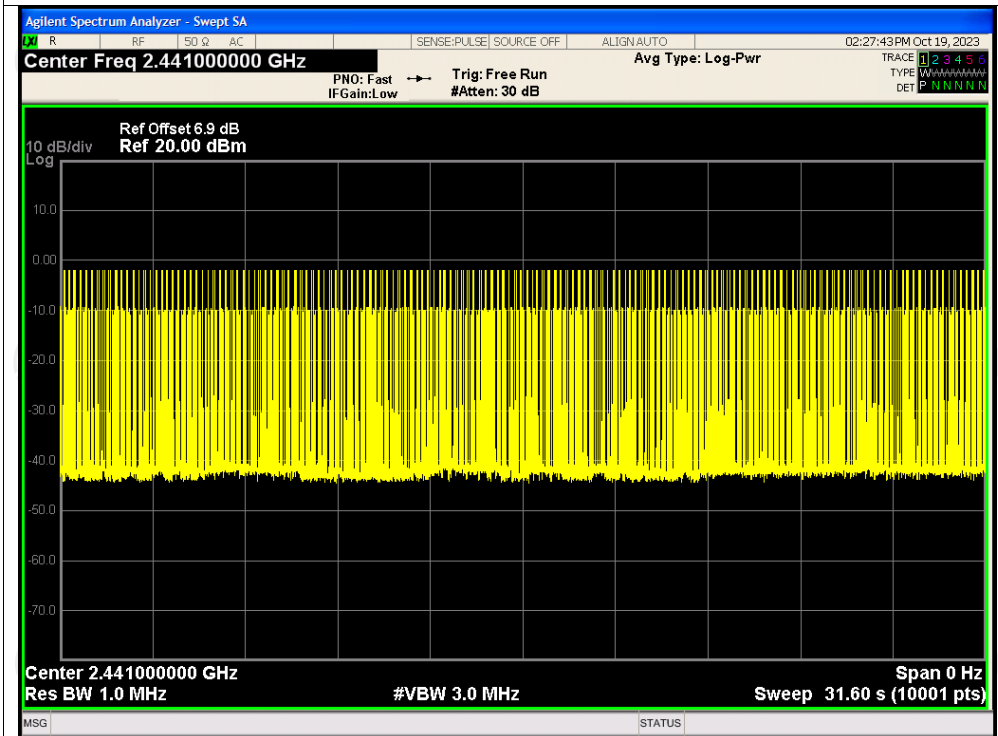

Hopping No. NVNT 3-DH1 2441MHz

Dwell Time

Condition	Mode	Frequency (MHz)	Pulse Time (ms)	Total Dwell Time (ms)	Burst Count	Period Time (ms)	Limit (ms)	Verdict
NVNT	1-DH1	2441	0.38	118.56	312	31600	400	Pass
NVNT	1-DH3	2441	1.64	262.40	160	31600	400	Pass
NVNT	1-DH5	2441	2.89	286.11	99	31600	400	Pass
NVNT	2-DH1	2441	0.39	121.68	312	31600	400	Pass
NVNT	2-DH3	2441	1.64	260.76	159	31600	400	Pass
NVNT	2-DH5	2441	2.89	289.00	100	31600	400	Pass
NVNT	3-DH1	2441	0.39	122.07	313	31600	400	Pass
NVNT	3-DH3	2441	1.64	262.40	160	31600	400	Pass
NVNT	3-DH5	2441	2.89	286.11	99	31600	400	Pass

Test Graphs

Dwell NVNT 1-DH1 2441MHz Ant1 One Burst

Dwell NVNT 1-DH1 2441MHz Ant1 Accumulated

Dwell NVNT 1-DH3 2441MHz One Burst

Dwell NVNT 1-DH3 2441MHz Accumulated

Dwell NVNT 1-DH5 2441MHz One Burst

Dwell NVNT 1-DH5 2441MHz Accumulated