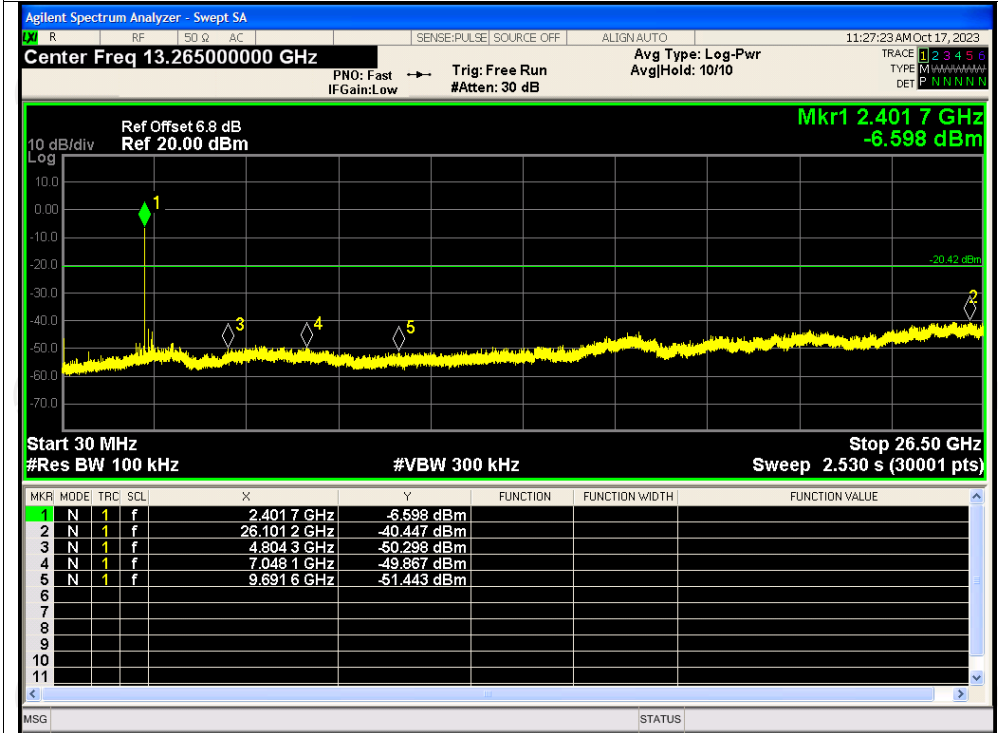

Tx. Spurious NVNT 3-DH1 2402MHz Ref

Tx. Spurious NVNT 3-DH1 2402MHz Emission

Tx. Spurious NVNT 3-DH1 2441MHz Ref

Tx. Spurious NVNT 3-DH1 2441MHz Emission

Tx. Spurious NVNT 3-DH1 2480MHz Ref

Tx. Spurious NVNT 3-DH1 2480MHz Emission

Number of Hopping Channel

Condition	Mode	Hopping Number	Limit	Verdict
NVNT	1-DH1	79	15	Pass
NVNT	2-DH1	79	15	Pass
NVNT	3-DH1	79	15	Pass

Test Graphs
Hopping No. NVNT 1-DH1 2441MHz

Hopping No. NVNT 2-DH1 2441MHz

Hopping No. NVNT 3-DH1 2441MHz

Dwell Time

Condition	Mode	Frequency (MHz)	Pulse Time (ms)	Total Dwell Time (ms)	Burst Count	Period Time (ms)	Limit (ms)	Verdict
NVNT	1-DH1	2441	0.38	118.56	312	31600	400	Pass
NVNT	1-DH3	2441	1.64	262.40	160	31600	400	Pass
NVNT	1-DH5	2441	2.89	286.11	99	31600	400	Pass
NVNT	2-DH1	2441	0.39	121.68	312	31600	400	Pass
NVNT	2-DH3	2441	1.64	260.76	159	31600	400	Pass
NVNT	2-DH5	2441	2.89	289.00	100	31600	400	Pass
NVNT	3-DH1	2441	0.39	122.07	313	31600	400	Pass
NVNT	3-DH3	2441	1.64	262.40	160	31600	400	Pass
NVNT	3-DH5	2441	2.89	286.11	99	31600	400	Pass