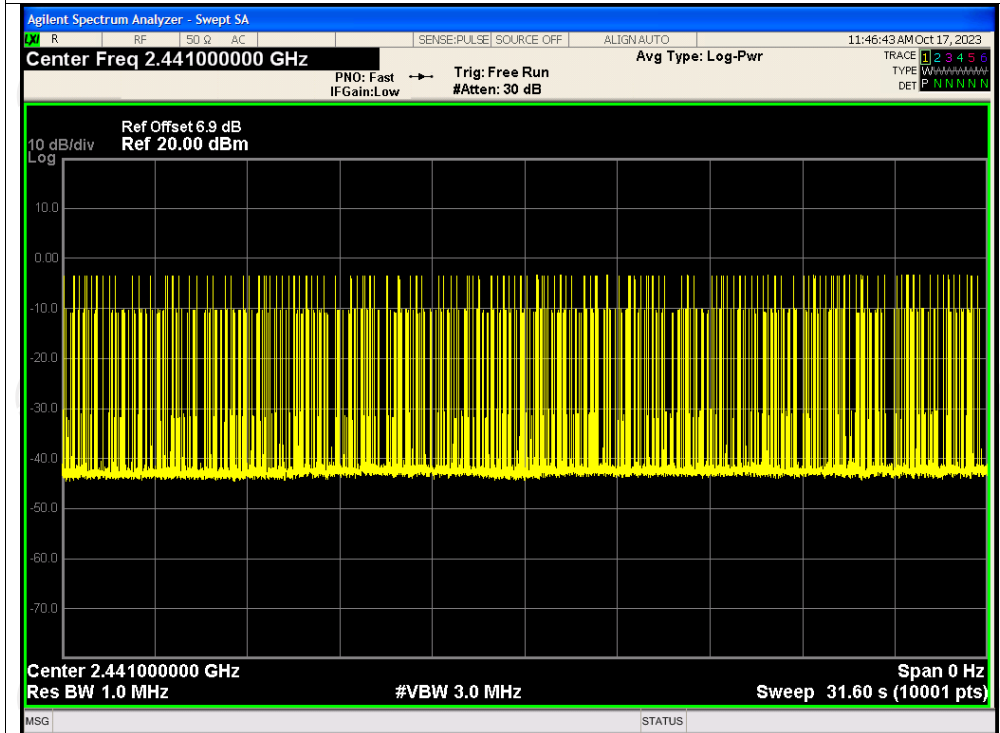

Dwell NVNT 2-DH1 2441MHz One Burst

Dwell NVNT 2-DH1 2441MHz Accumulated

Dwell NVNT 2-DH3 2441MHz One Burst

Dwell NVNT 2-DH3 2441MHz Accumulated

Dwell NVNT 2-DH5 2441MHz One Burst

Dwell NVNT 2-DH5 2441MHz Accumulated