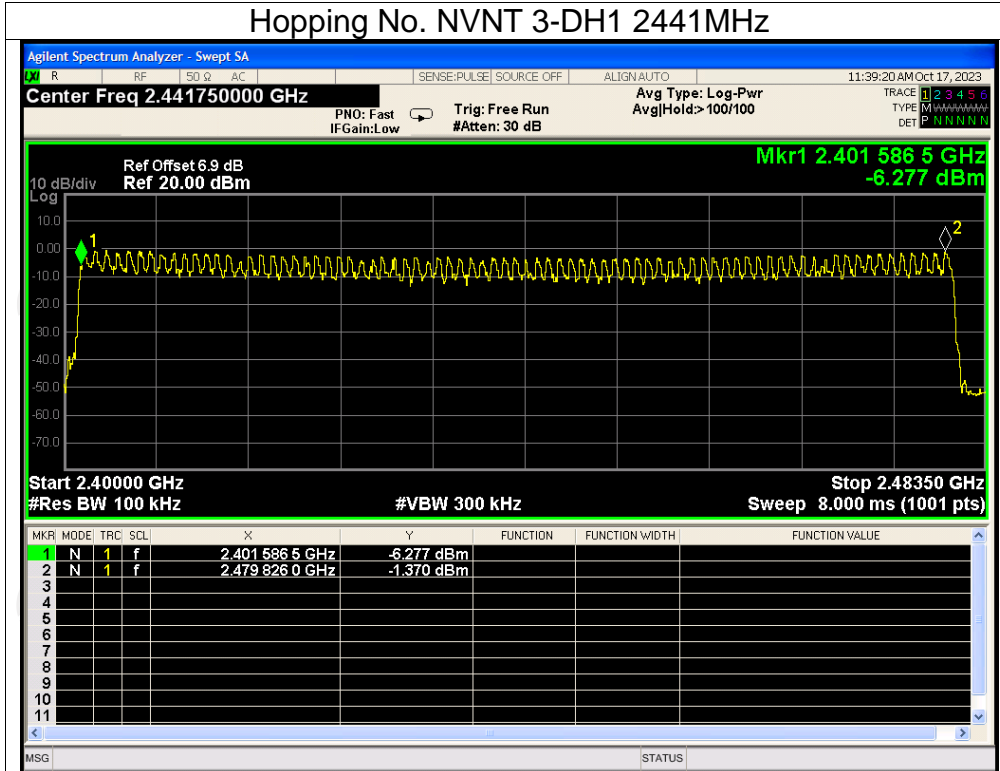

Tx. Spurious NVNT 3-DH1 2402MHz Ref

Tx. Spurious NVNT 3-DH1 2402MHz Emission

Tx. Spurious NVNT 3-DH1 2441MHz Ref

Tx. Spurious NVNT 3-DH1 2441MHz Emission

Tx. Spurious NVNT 3-DH1 2480MHz Ref

Tx. Spurious NVNT 3-DH1 2480MHz Emission

Number of Hopping Channel

Condition	Mode	Hopping Number	Limit	Verdict
NVNT	1-DH1	79	15	Pass
NVNT	2-DH1	79	15	Pass
NVNT	3-DH1	79	15	Pass

Test Graphs
Hopping No. NVNT 1-DH1 2441MHz

Hopping No. NVNT 2-DH1 2441MHz

Hopping No. NVNT 3-DH1 2441MHz

Dwell Time

Condition	Mode	Frequency (MHz)	Pulse Time (ms)	Total Dwell Time (ms)	Burst Count	Period Time (ms)	Limit (ms)	Verdict
NVNT	1-DH1	2441	0.38	118.56	312	31600	400	Pass
NVNT	1-DH3	2441	1.64	262.40	160	31600	400	Pass
NVNT	1-DH5	2441	2.89	286.11	99	31600	400	Pass
NVNT	2-DH1	2441	0.39	121.68	312	31600	400	Pass
NVNT	2-DH3	2441	1.64	260.76	159	31600	400	Pass
NVNT	2-DH5	2441	2.89	289.00	100	31600	400	Pass
NVNT	3-DH1	2441	0.39	122.07	313	31600	400	Pass
NVNT	3-DH3	2441	1.64	262.40	160	31600	400	Pass
NVNT	3-DH5	2441	2.89	286.11	99	31600	400	Pass

Test Graphs

Dwell NVNT 1-DH1 2441MHz Ant1 One Burst

Dwell NVNT 1-DH1 2441MHz Ant1 Accumulated

Dwell NVNT 1-DH3 2441MHz One Burst

Dwell NVNT 1-DH3 2441MHz Accumulated

Dwell NVNT 1-DH5 2441MHz One Burst

Dwell NVNT 1-DH5 2441MHz Accumulated