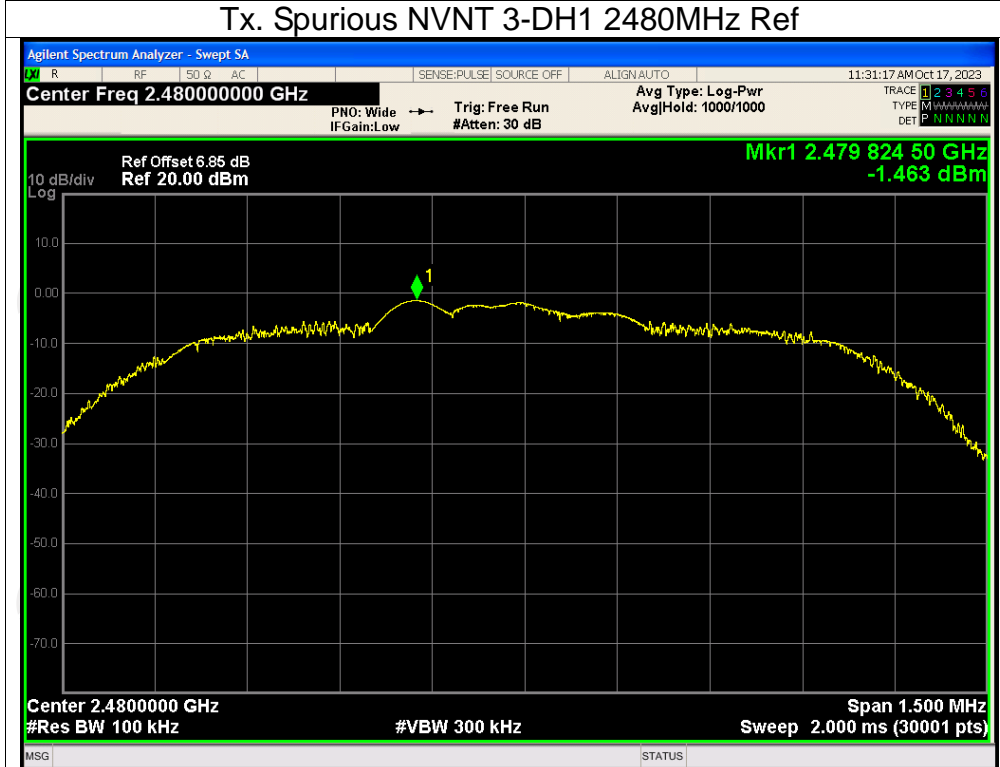

Tx. Spurious NVNT 3-DH1 2402MHz Ref

Tx. Spurious NVNT 3-DH1 2402MHz Emission

Tx. Spurious NVNT 3-DH1 2441MHz Ref

Tx. Spurious NVNT 3-DH1 2441MHz Emission

Tx. Spurious NVNT 3-DH1 2480MHz Ref

Tx. Spurious NVNT 3-DH1 2480MHz Emission