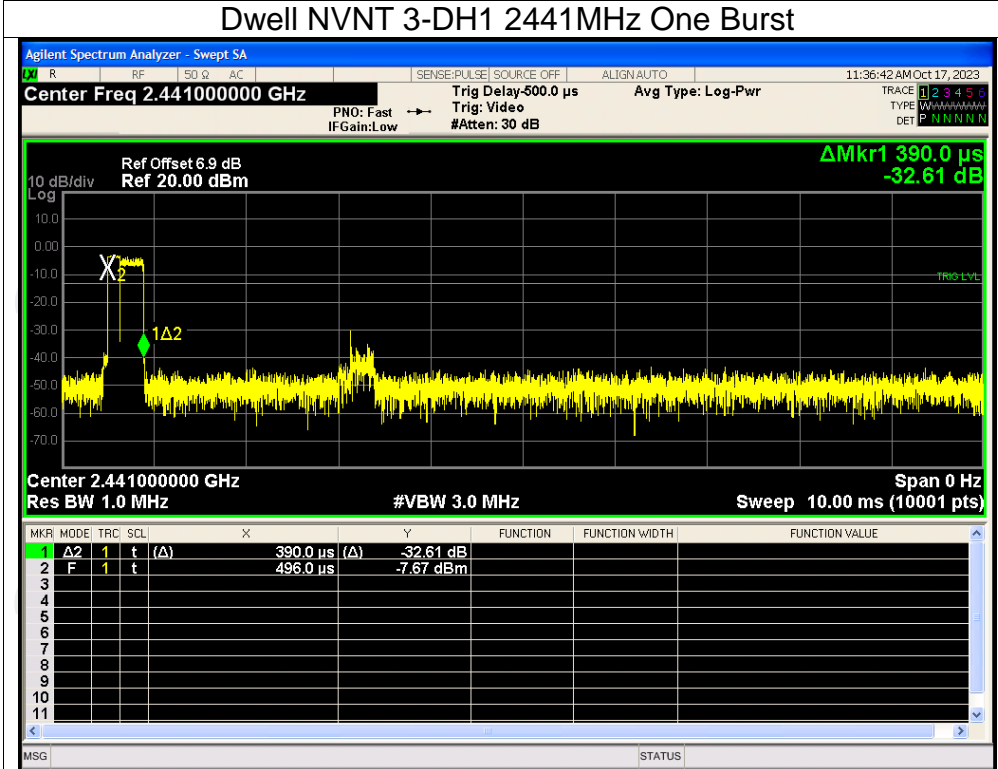

Dwell NVNT 2-DH1 2441MHz One Burst

Dwell NVNT 2-DH1 2441MHz Accumulated

Dwell NVNT 2-DH3 2441MHz One Burst

Dwell NVNT 2-DH3 2441MHz Accumulated

Dwell NVNT 2-DH5 2441MHz One Burst

Dwell NVNT 2-DH5 2441MHz Accumulated

Dwell NVNT 3-DH1 2441MHz One Burst

Dwell NVNT 3-DH1 2441MHz Accumulated

Dwell NVNT 3-DH3 2441MHz One Burst

Dwell NVNT 3-DH3 2441MHz Accumulated

Dwell NVNT 3-DH5 2441MHz One Burst

Dwell NVNT 3-DH5 2441MHz Accumulated