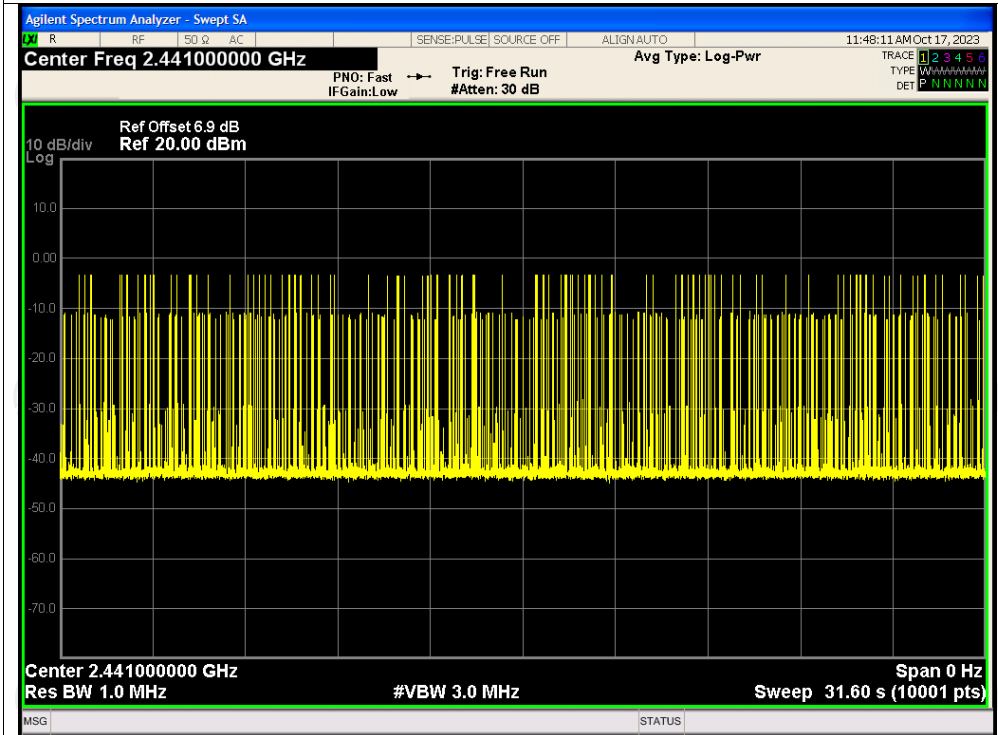

Test Graphs

Dwell NVNT 1-DH1 2441MHz Ant1 One Burst

Dwell NVNT 1-DH1 2441MHz Ant1 Accumulated

Dwell NVNT 1-DH3 2441MHz One Burst

Dwell NVNT 1-DH3 2441MHz Accumulated

Dwell NVNT 1-DH5 2441MHz One Burst

Dwell NVNT 1-DH5 2441MHz Accumulated

Dwell NVNT 2-DH1 2441MHz One Burst

Dwell NVNT 2-DH1 2441MHz Accumulated

Dwell NVNT 2-DH3 2441MHz One Burst

Dwell NVNT 2-DH3 2441MHz Accumulated

Dwell NVNT 2-DH5 2441MHz One Burst

Dwell NVNT 2-DH5 2441MHz Accumulated