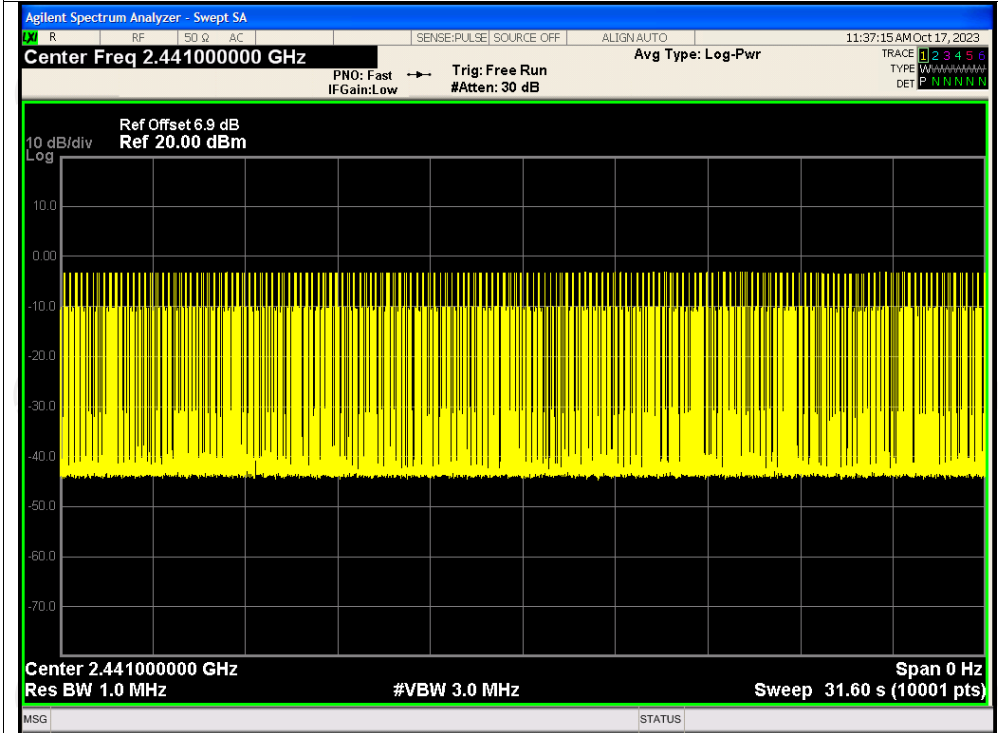

Dwell NVNT 2-DH1 2441MHz One Burst

Dwell NVNT 2-DH1 2441MHz Accumulated

Dwell NVNT 2-DH3 2441MHz One Burst

Dwell NVNT 2-DH3 2441MHz Accumulated

Dwell NVNT 2-DH5 2441MHz One Burst

Dwell NVNT 2-DH5 2441MHz Accumulated

Dwell NVNT 3-DH1 2441MHz One Burst

Dwell NVNT 3-DH1 2441MHz Accumulated

Dwell NVNT 3-DH3 2441MHz One Burst

Dwell NVNT 3-DH3 2441MHz Accumulated

Dwell NVNT 3-DH5 2441MHz One Burst

Dwell NVNT 3-DH5 2441MHz Accumulated