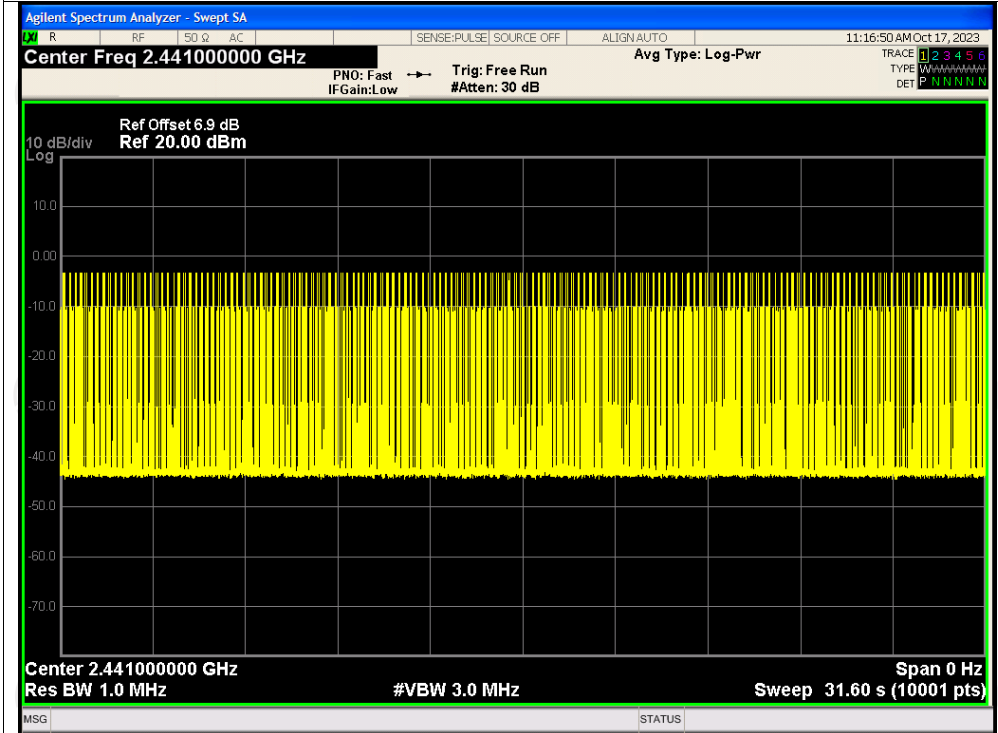

Test Graphs

Dwell NVNT 1-DH1 2441MHz Ant1 One Burst

Dwell NVNT 1-DH1 2441MHz Ant1 Accumulated

Dwell NVNT 1-DH3 2441MHz One Burst

Dwell NVNT 1-DH3 2441MHz Accumulated

Dwell NVNT 1-DH5 2441MHz One Burst

Dwell NVNT 1-DH5 2441MHz Accumulated

Dwell NVNT 2-DH1 2441MHz One Burst

Dwell NVNT 2-DH1 2441MHz Accumulated

Dwell NVNT 2-DH3 2441MHz One Burst

Dwell NVNT 2-DH3 2441MHz Accumulated

Dwell NVNT 2-DH5 2441MHz One Burst

Dwell NVNT 2-DH5 2441MHz Accumulated