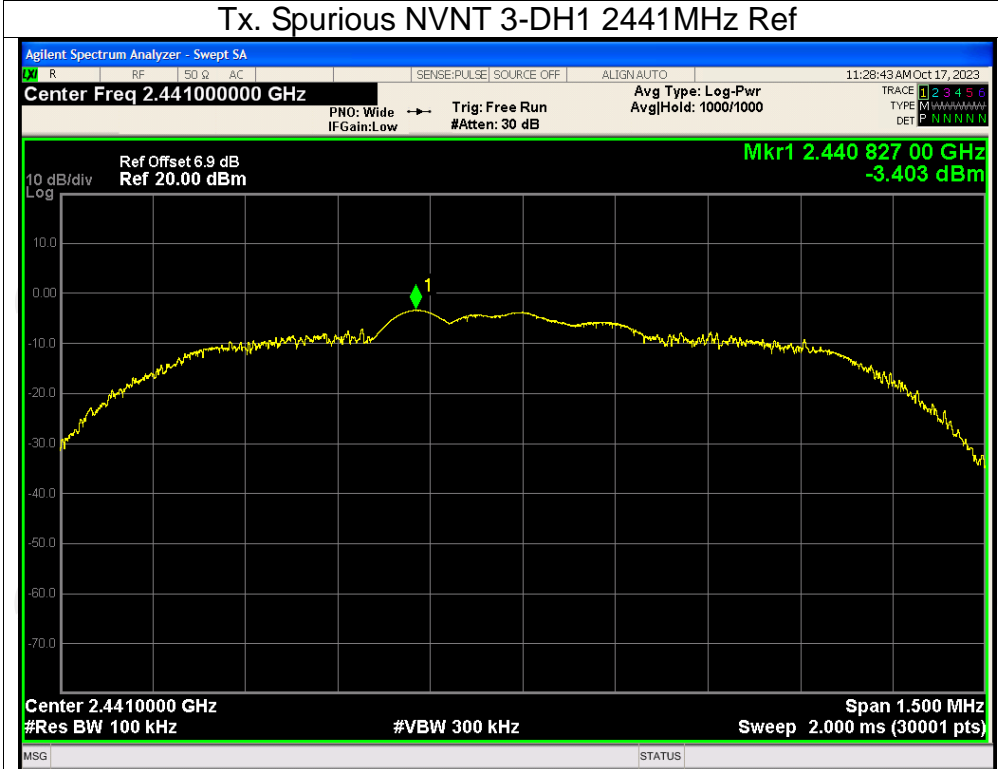

Tx. Spurious NVNT 3-DH1 2402MHz Ref

Tx. Spurious NVNT 3-DH1 2402MHz Emission

Tx. Spurious NVNT 3-DH1 2441MHz Ref

Tx. Spurious NVNT 3-DH1 2441MHz Emission

Tx. Spurious NVNT 3-DH1 2480MHz Ref

Tx. Spurious NVNT 3-DH1 2480MHz Emission