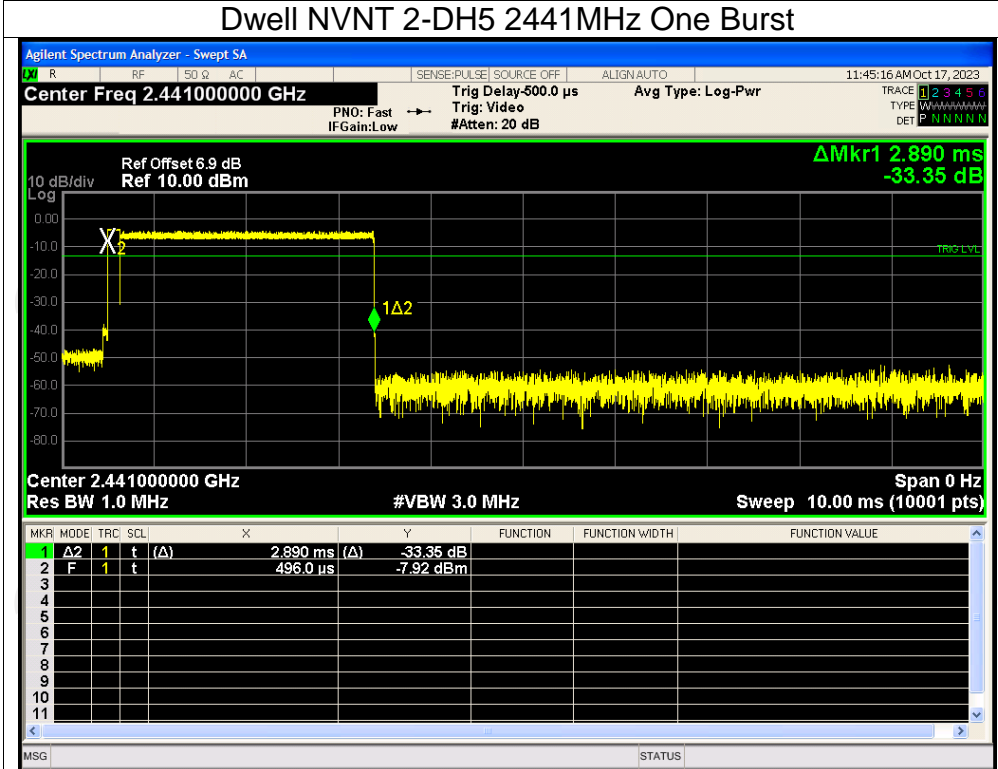

Dwell NVNT 2-DH1 2441MHz One Burst

Dwell NVNT 2-DH1 2441MHz Accumulated

Dwell NVNT 2-DH3 2441MHz One Burst

Dwell NVNT 2-DH3 2441MHz Accumulated

Dwell NVNT 2-DH5 2441MHz One Burst

Dwell NVNT 2-DH5 2441MHz Accumulated

Dwell NVNT 3-DH1 2441MHz One Burst

Dwell NVNT 3-DH1 2441MHz Accumulated

Dwell NVNT 3-DH3 2441MHz One Burst

Dwell NVNT 3-DH3 2441MHz Accumulated

Dwell NVNT 3-DH5 2441MHz One Burst

Dwell NVNT 3-DH5 2441MHz Accumulated