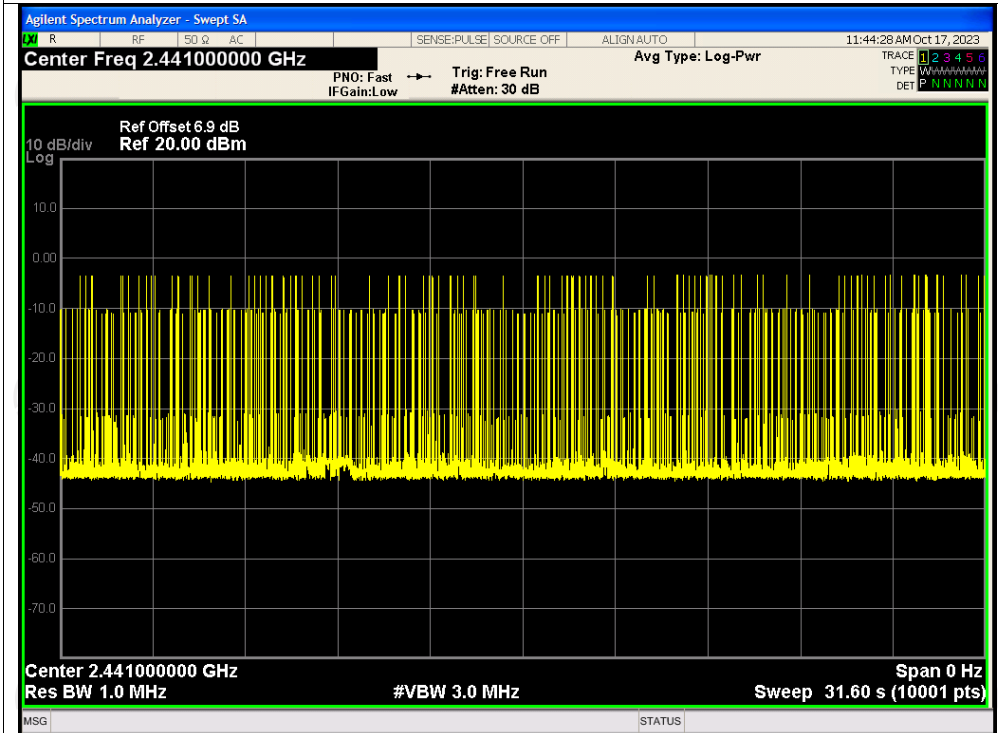

Dwell NVNT 3-DH1 2441MHz One Burst

Dwell NVNT 3-DH1 2441MHz Accumulated

Dwell NVNT 3-DH3 2441MHz One Burst

Dwell NVNT 3-DH3 2441MHz Accumulated

Dwell NVNT 3-DH5 2441MHz One Burst

Dwell NVNT 3-DH5 2441MHz Accumulated