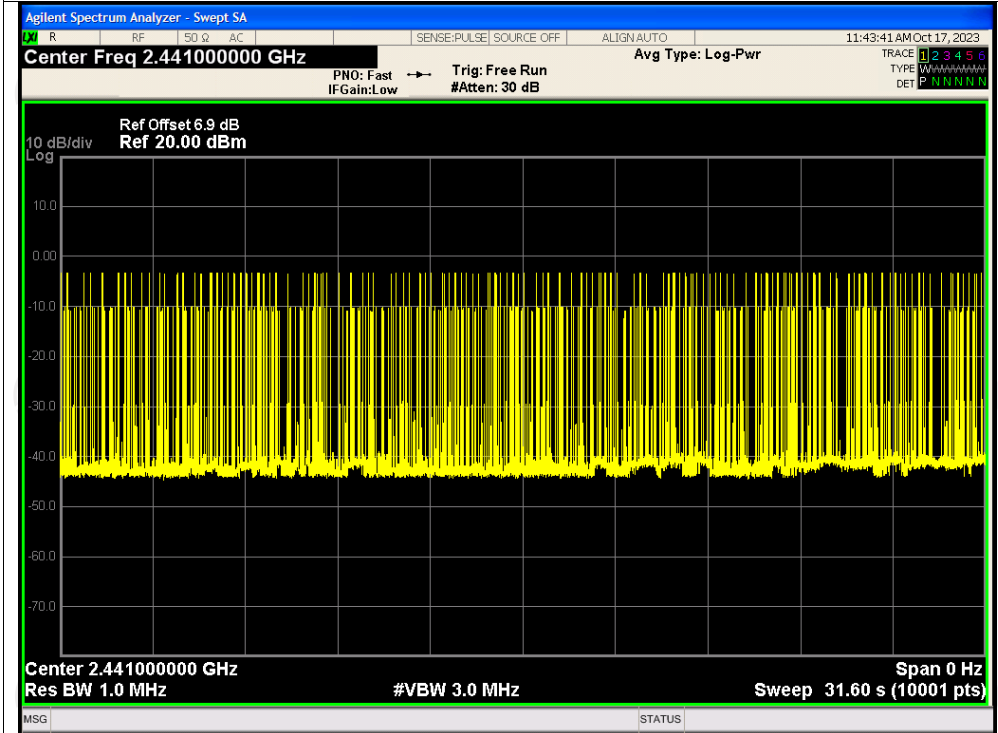

Dwell NVNT 3-DH1 2441MHz One Burst

Dwell NVNT 3-DH1 2441MHz Accumulated

Dwell NVNT 3-DH3 2441MHz One Burst

Dwell NVNT 3-DH3 2441MHz Accumulated

Dwell NVNT 3-DH5 2441MHz One Burst

Dwell NVNT 3-DH5 2441MHz Accumulated