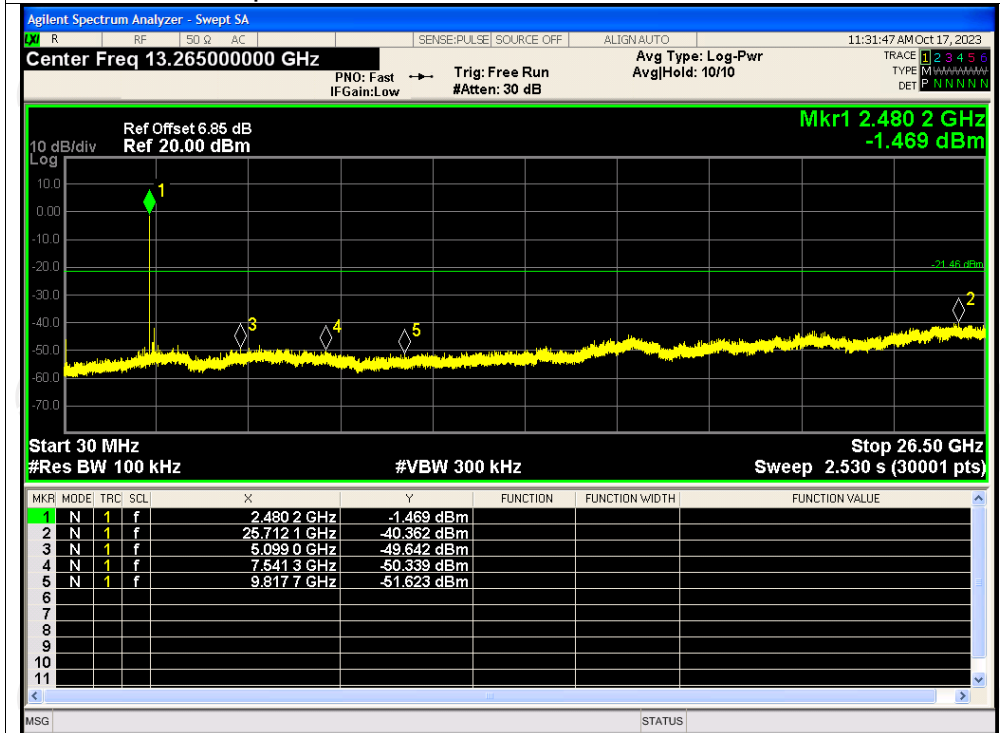

Tx. Spurious NVNT 3-DH1 2402MHz Ref

Tx. Spurious NVNT 3-DH1 2402MHz Emission

Tx. Spurious NVNT 3-DH1 2441MHz Ref

Tx. Spurious NVNT 3-DH1 2441MHz Emission

Tx. Spurious NVNT 3-DH1 2480MHz Ref

Tx. Spurious NVNT 3-DH1 2480MHz Emission

Number of Hopping Channel

Condition	Mode	Hopping Number	Limit	Verdict
NVNT	1-DH1	79	15	Pass
NVNT	2-DH1	79	15	Pass
NVNT	3-DH1	79	15	Pass

Test Graphs
Hopping No. NVNT 1-DH1 2441MHz

Hopping No. NVNT 2-DH1 2441MHz

Hopping No. NVNT 3-DH1 2441MHz

Dwell Time

Condition	Mode	Frequency (MHz)	Pulse Time (ms)	Total Dwell Time (ms)	Burst Count	Period Time (ms)	Limit (ms)	Verdict
NVNT	1-DH1	2441	0.38	118.56	312	31600	400	Pass
NVNT	1-DH3	2441	1.64	262.40	160	31600	400	Pass
NVNT	1-DH5	2441	2.89	286.11	99	31600	400	Pass
NVNT	2-DH1	2441	0.39	121.68	312	31600	400	Pass
NVNT	2-DH3	2441	1.64	260.76	159	31600	400	Pass
NVNT	2-DH5	2441	2.89	289.00	100	31600	400	Pass
NVNT	3-DH1	2441	0.39	122.07	313	31600	400	Pass
NVNT	3-DH3	2441	1.64	262.40	160	31600	400	Pass
NVNT	3-DH5	2441	2.89	286.11	99	31600	400	Pass