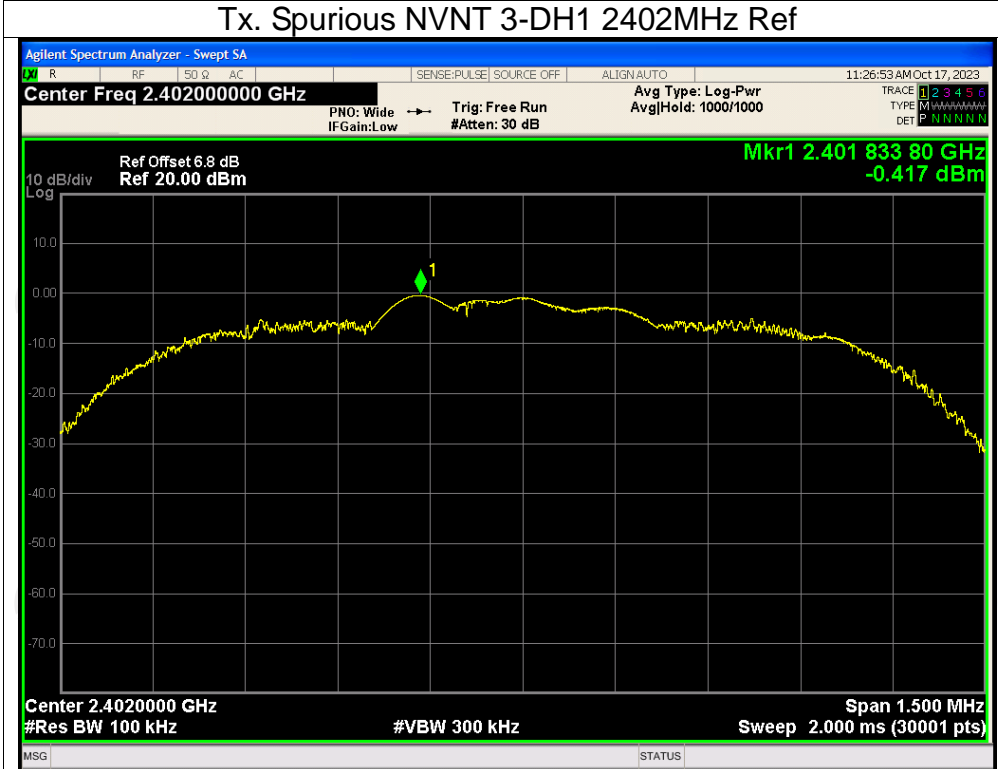

Tx. Spurious NVNT 3-DH1 2402MHz Ref

Tx. Spurious NVNT 3-DH1 2402MHz Emission

Tx. Spurious NVNT 3-DH1 2441MHz Ref

Tx. Spurious NVNT 3-DH1 2441MHz Emission

Tx. Spurious NVNT 3-DH1 2480MHz Ref

Tx. Spurious NVNT 3-DH1 2480MHz Emission

Hopping No. NVNT 3-DH1 2441MHz

Dwell Time

Condition	Mode	Frequency (MHz)	Pulse Time (ms)	Total Dwell Time (ms)	Burst Count	Period Time (ms)	Limit (ms)	Verdict
NVNT	1-DH1	2441	0.38	118.56	312	31600	400	Pass
NVNT	1-DH3	2441	1.64	262.40	160	31600	400	Pass
NVNT	1-DH5	2441	2.89	286.11	99	31600	400	Pass
NVNT	2-DH1	2441	0.39	121.68	312	31600	400	Pass
NVNT	2-DH3	2441	1.64	260.76	159	31600	400	Pass
NVNT	2-DH5	2441	2.89	289.00	100	31600	400	Pass
NVNT	3-DH1	2441	0.39	122.07	313	31600	400	Pass
NVNT	3-DH3	2441	1.64	262.40	160	31600	400	Pass
NVNT	3-DH5	2441	2.89	286.11	99	31600	400	Pass