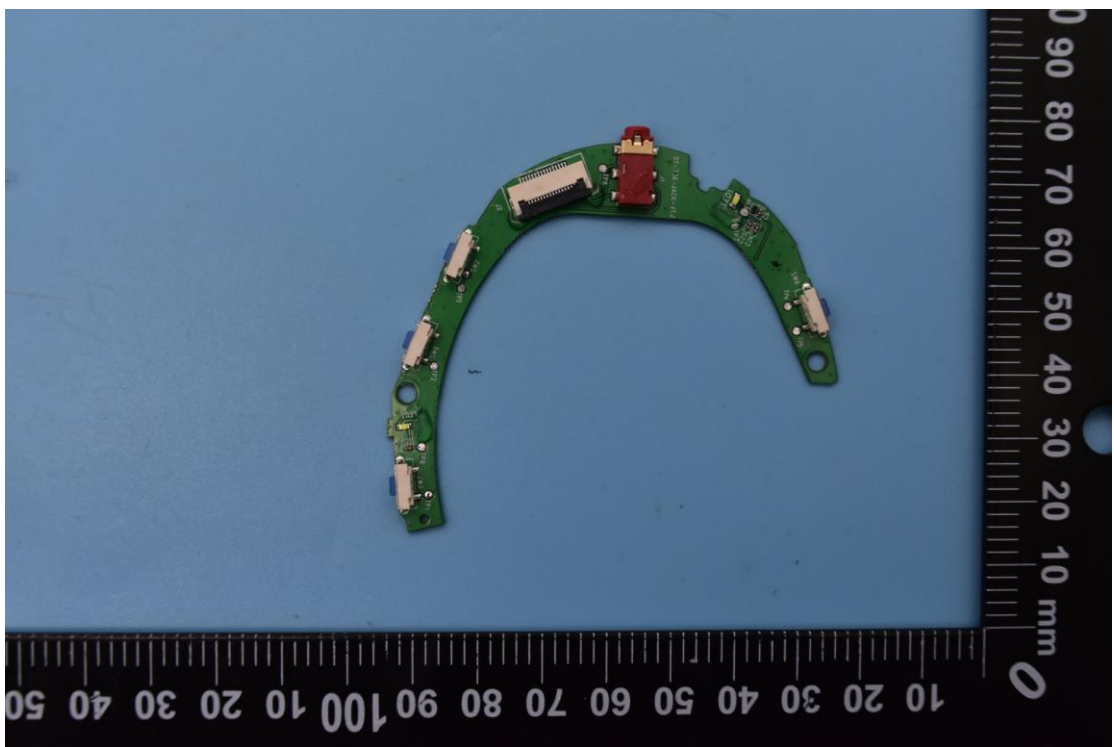

FCC ID: 2ASDIHC905, MODEL NAME: HC905

IC: 24662-HC905

Internal Photos

1. EUT uncover view

2. Antenna view