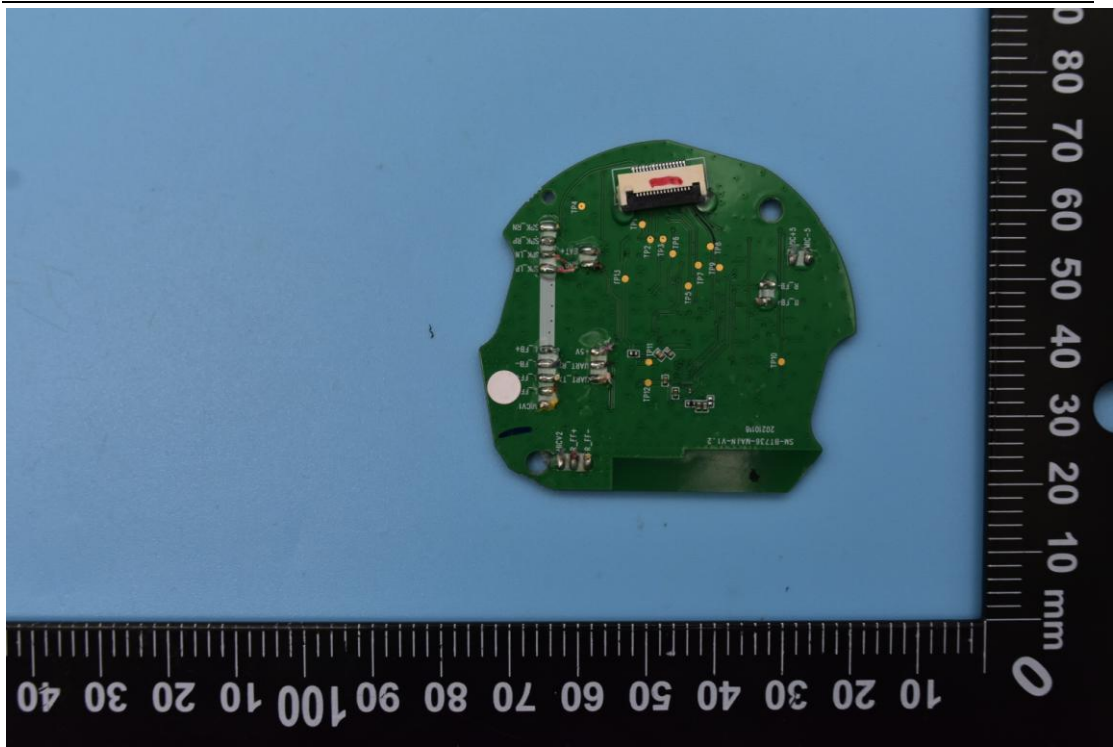

FCC ID: 2ASDIHC905, MODEL NAME: HC905

IC: 24662-HC905

Internal Photos

1. EUT uncover view

2. Antenna view