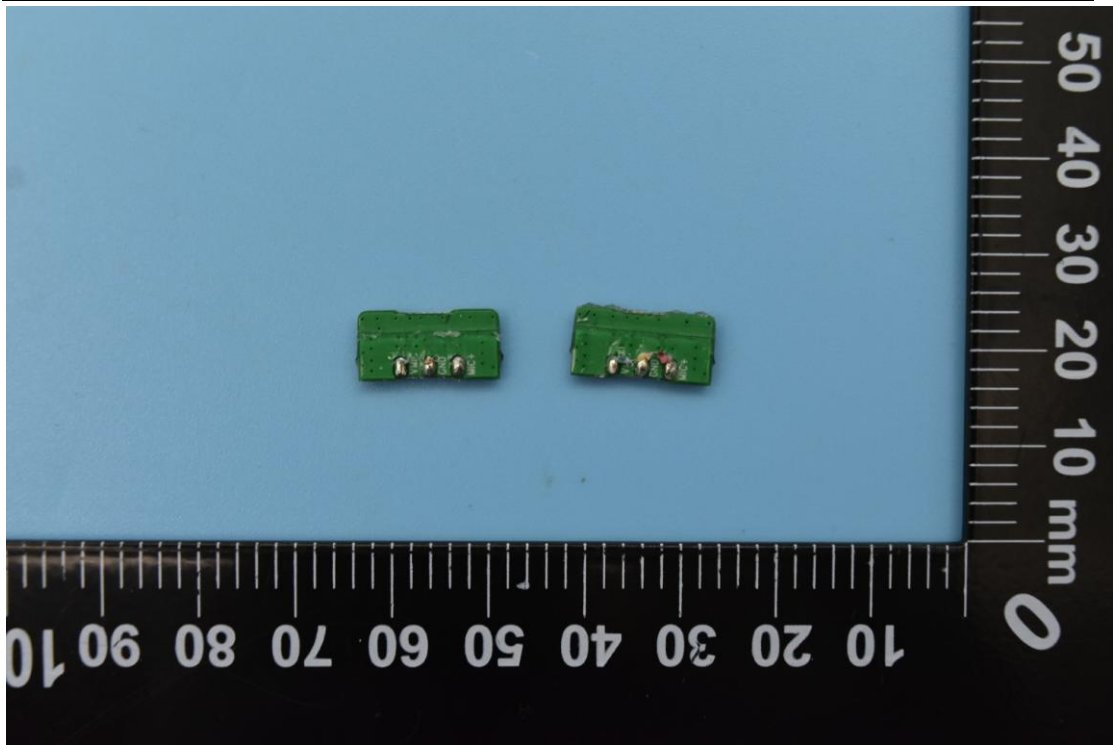

FCC ID: 2ASDIHC905, MODEL NAME: HC905

IC: 24662-HC905

Internal Photos

1. EUT uncover view

2. Antenna view