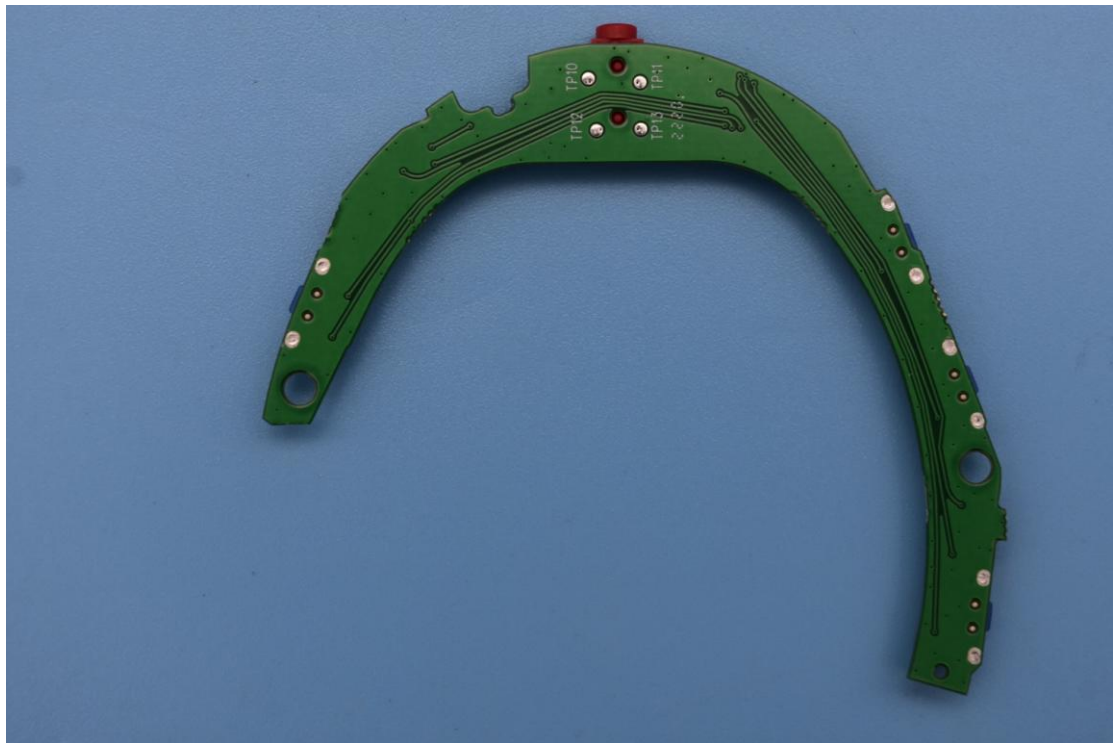

FCC ID: 2ASDIHC905, MODEL NAME: HC905

IC: 24662-HC905

Internal Photos

1. EUT uncover view

2. Antenna view