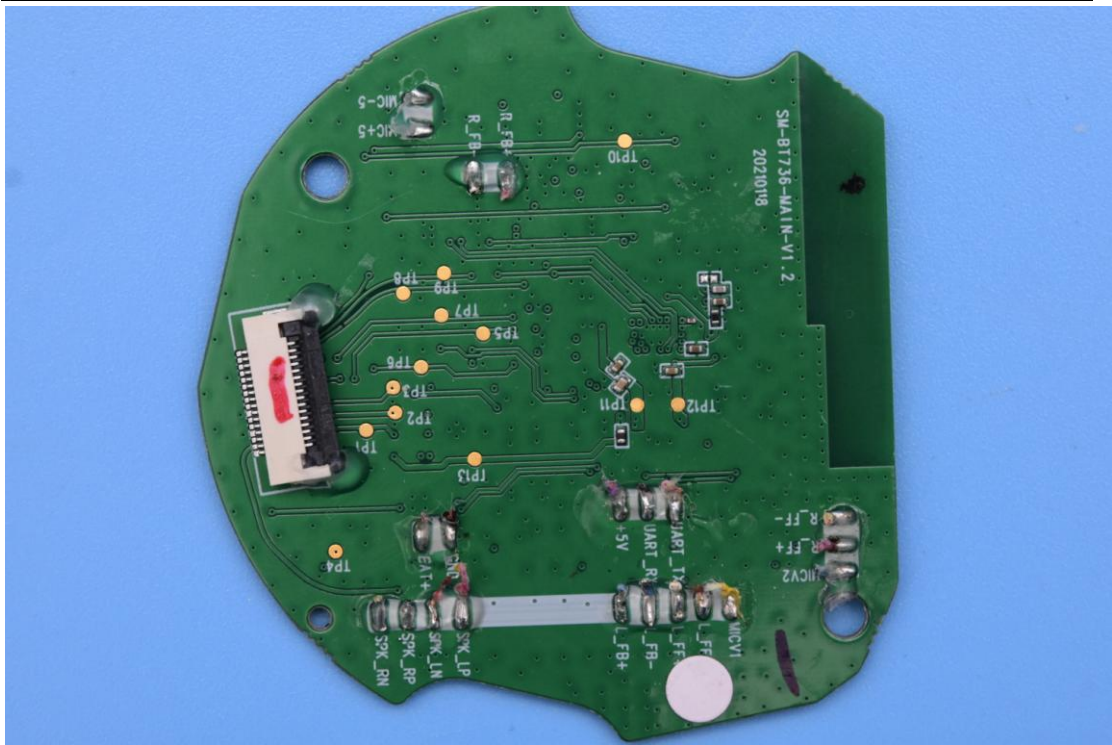

FCC ID: 2ASDIHC905, MODEL NAME: HC905

IC: 24662-HC905

Internal Photos

1. EUT uncover view

2. Antenna view