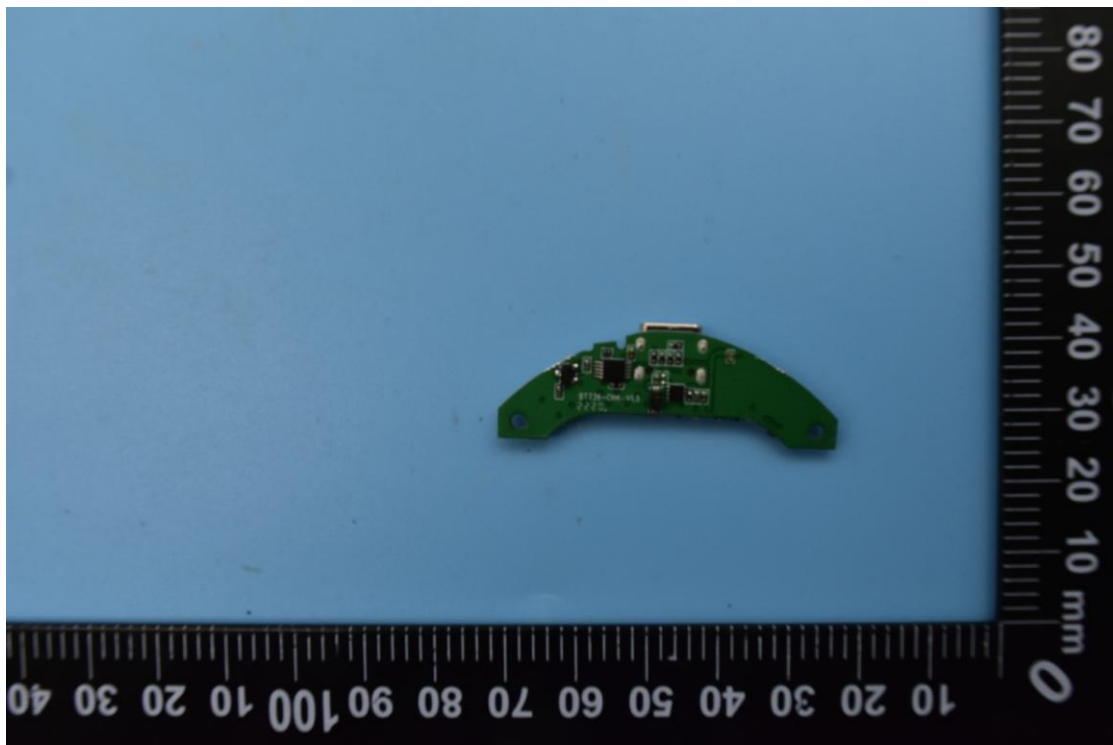

FCC ID: 2ASDIHC905, MODEL NAME: HC905

IC: 24662-HC905

Internal Photos

1. EUT uncover view

2. Antenna view