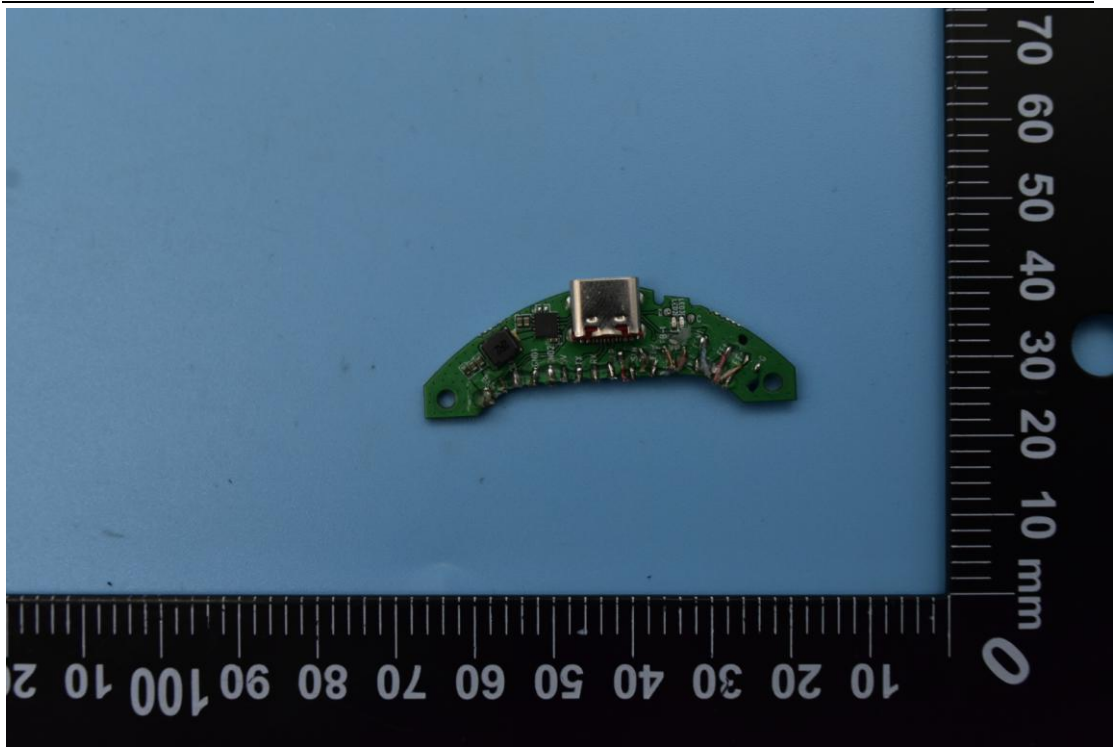

FCC ID: 2ASDIHC905, MODEL NAME: HC905

IC: 24662-HC905

Internal Photos

1. EUT uncover view

2. Antenna view