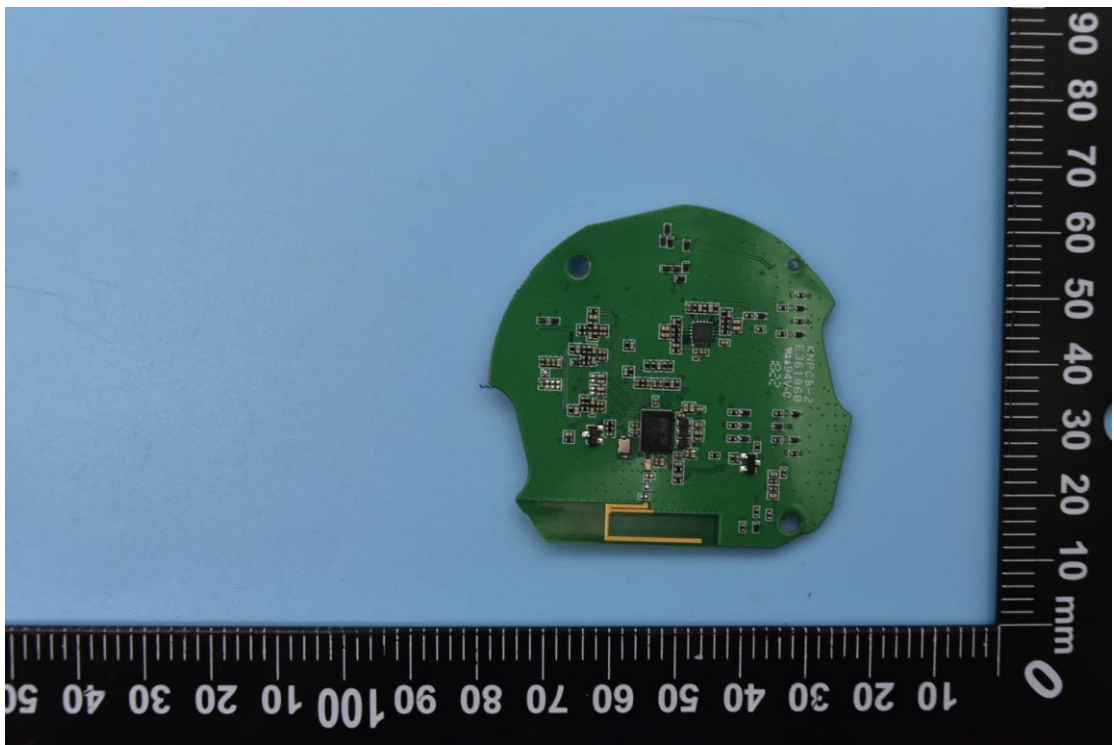

FCC ID: 2ASDIHC905, MODEL NAME: HC905

IC: 24662-HC905

Internal Photos

1. EUT uncover view

2. Antenna view