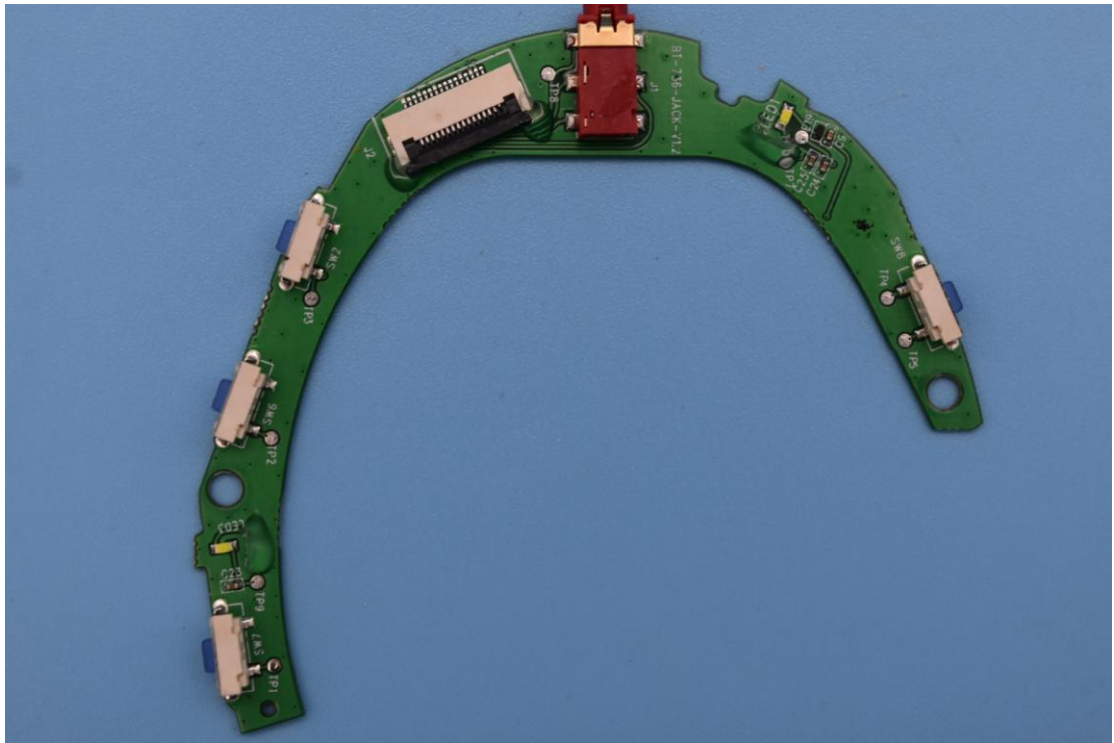

FCC ID: 2ASDIHC905, MODEL NAME: HC905

IC: 24662-HC905

Internal Photos

1. EUT uncover view

2. Antenna view