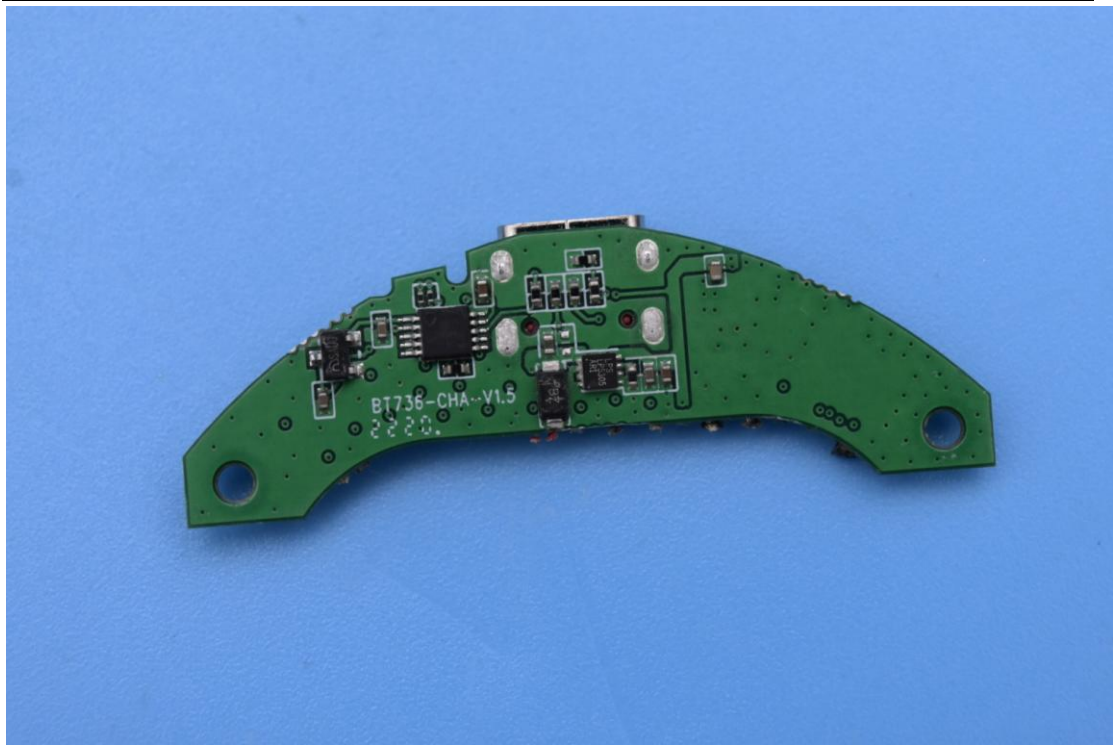

FCC ID: 2ASDIHC905, MODEL NAME: HC905

IC: 24662-HC905

Internal Photos

1. EUT uncover view

2. Antenna view