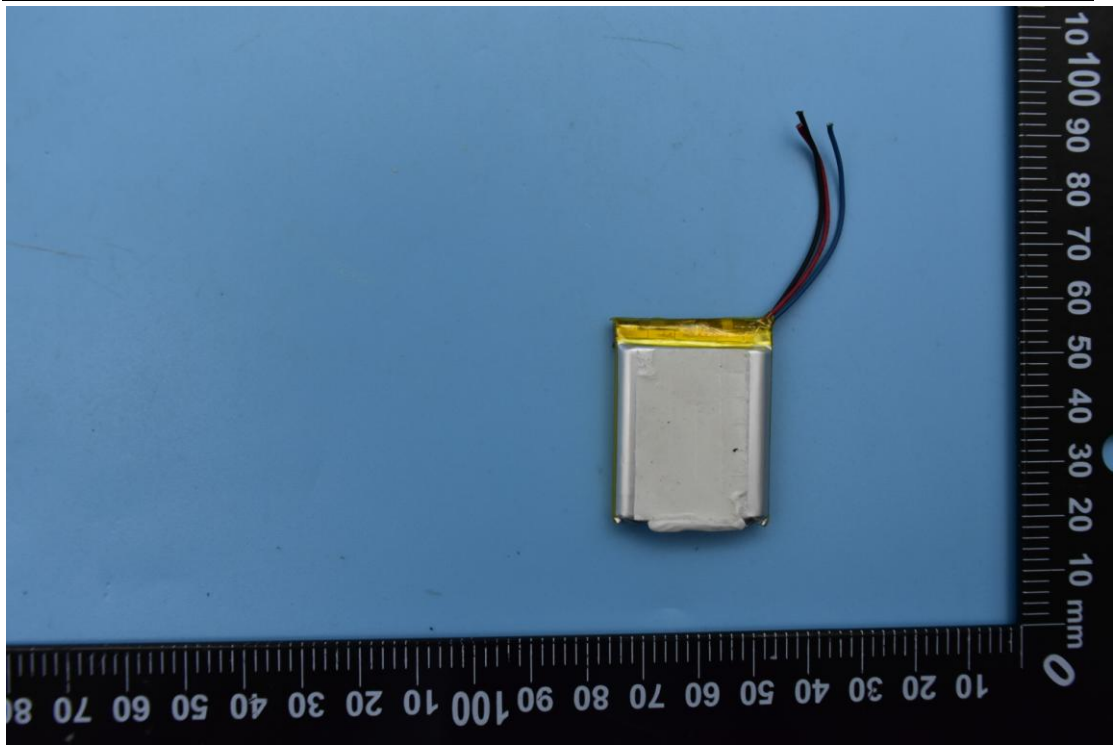

FCC ID: 2ASDIHC905, MODEL NAME: HC905

IC: 24662-HC905

Internal Photos

1. EUT uncover view

2. Antenna view