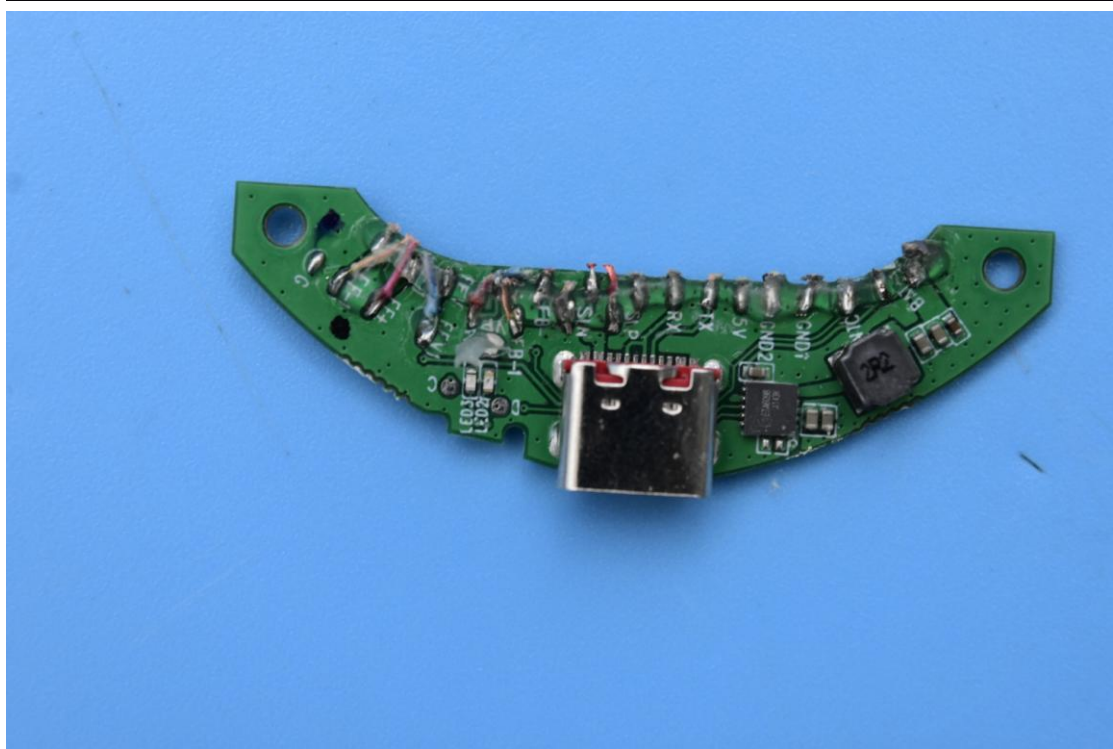

FCC ID: 2ASDIHC905, MODEL NAME: HC905

IC: 24662-HC905

Internal Photos

1. EUT uncover view

2. Antenna view