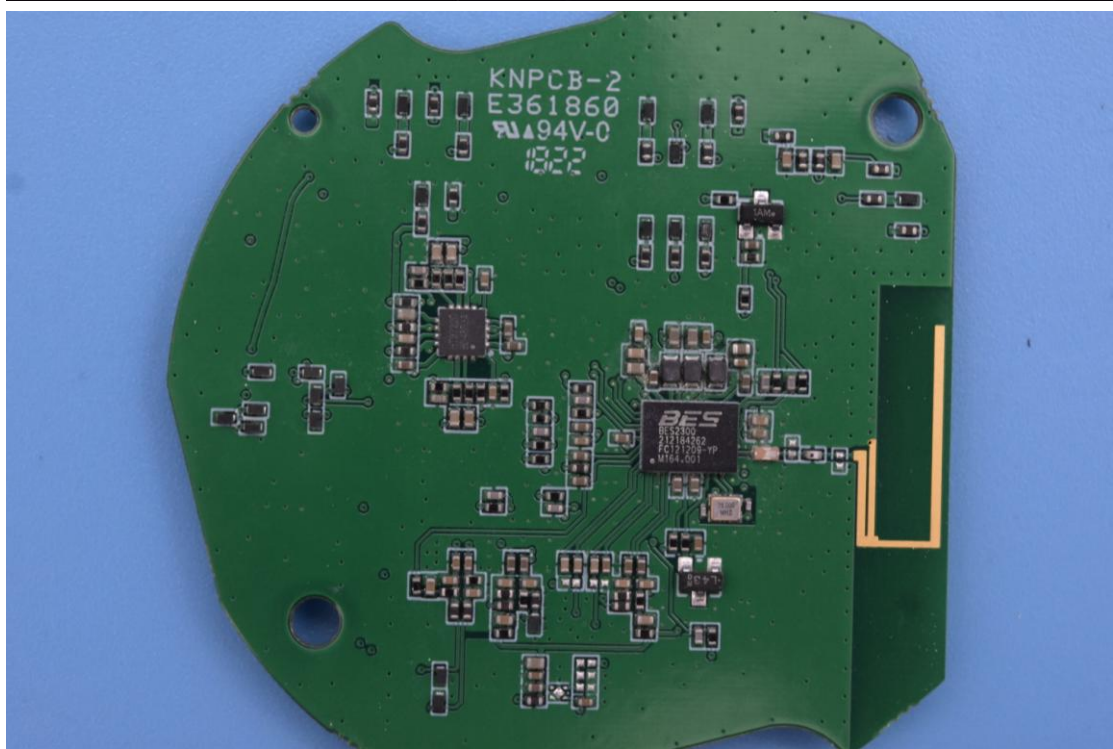

FCC ID: 2ASDIHC905, MODEL NAME: HC905

IC: 24662-HC905

Internal Photos

1. EUT uncover view

2. Antenna view