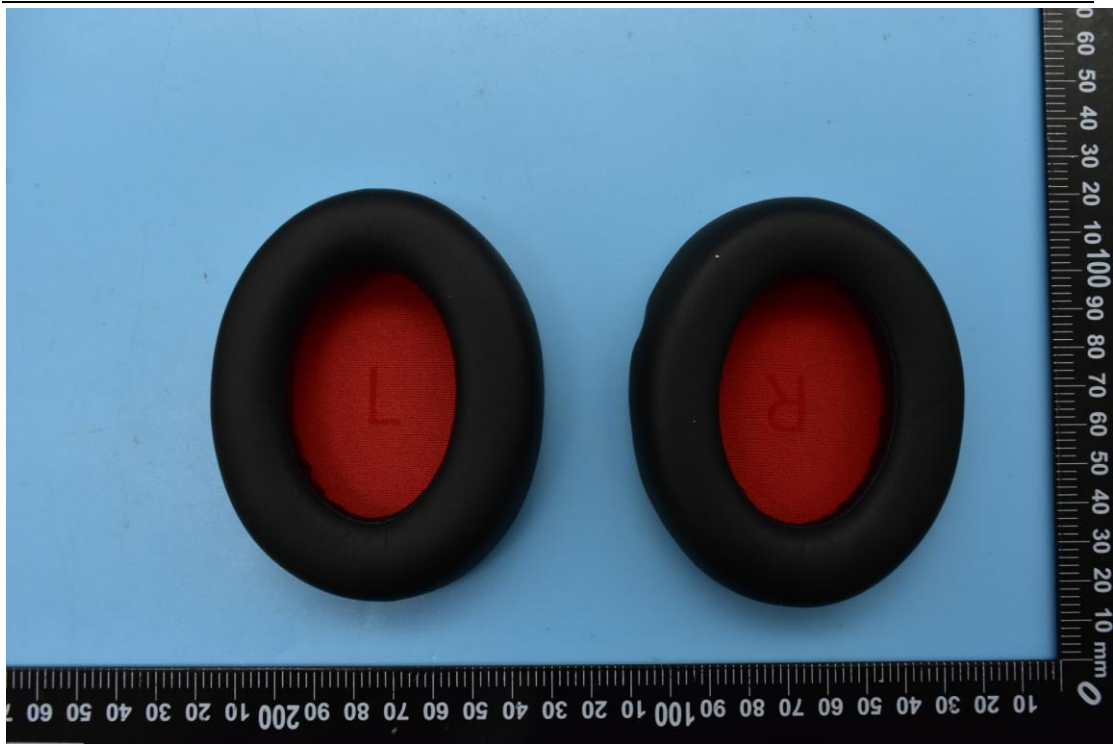

FCC ID: 2ASDIHC905, MODEL NAME: HC905

IC: 24662-HC905

Internal Photos

1. EUT uncover view

2. Antenna view