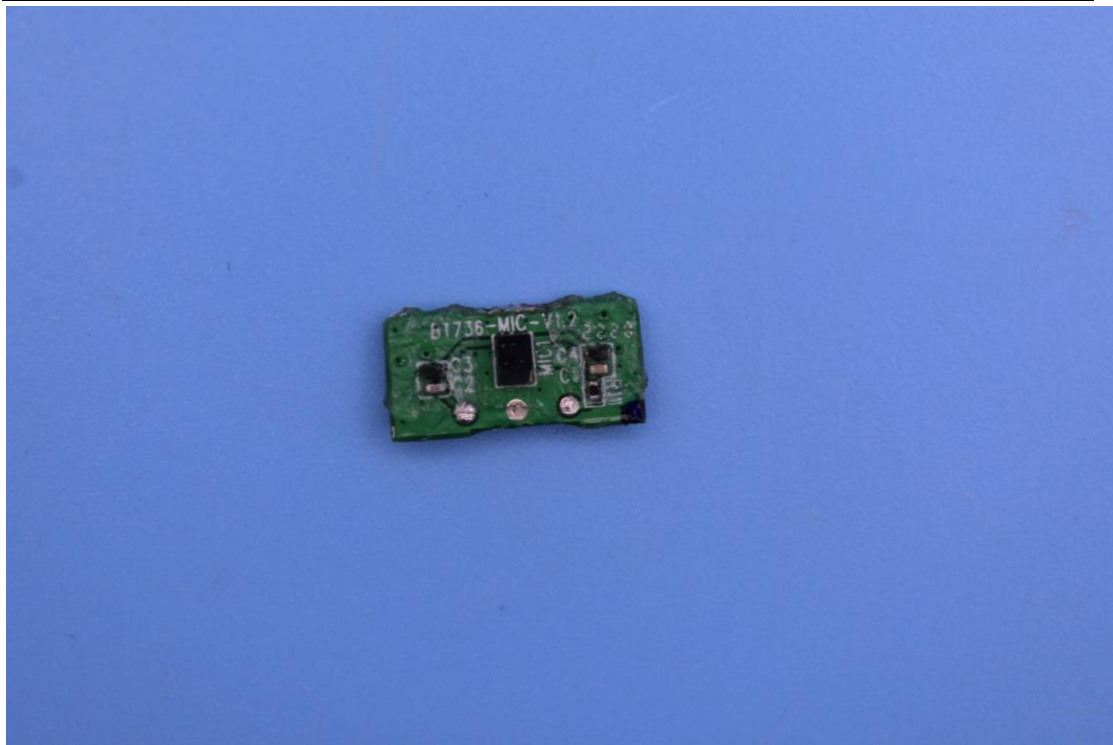

FCC ID: 2ASDIHC905, MODEL NAME: HC905

IC: 24662-HC905

Internal Photos

1. EUT uncover view

2. Antenna view