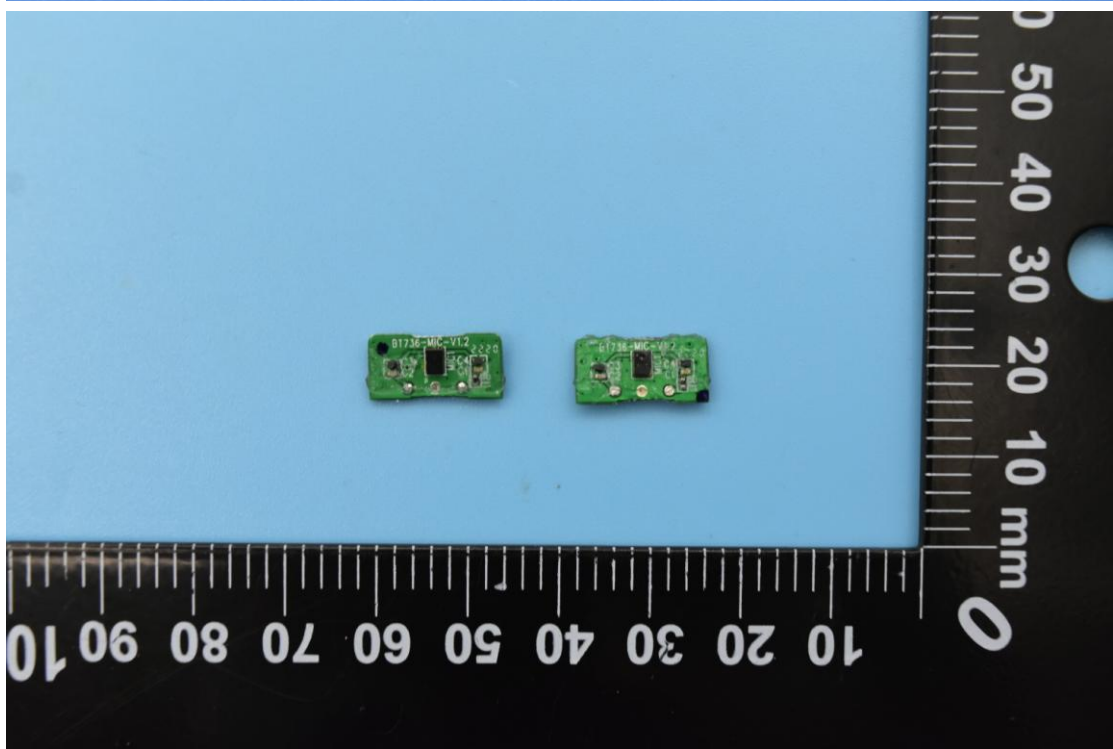

FCC ID: 2ASDIHC905, MODEL NAME: HC905

IC: 24662-HC905

Internal Photos

1. EUT uncover view

2. Antenna view