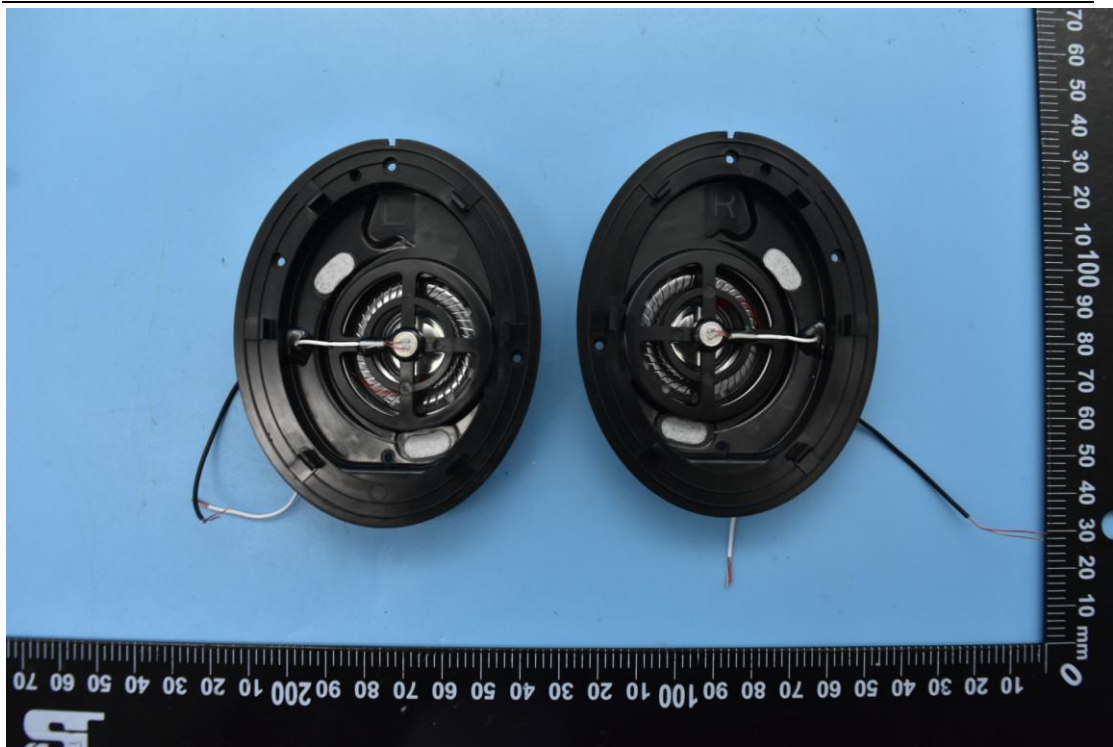

FCC ID: 2ASDIHC905, MODEL NAME: HC905

IC: 24662-HC905

Internal Photos

1. EUT uncover view

2. Antenna view