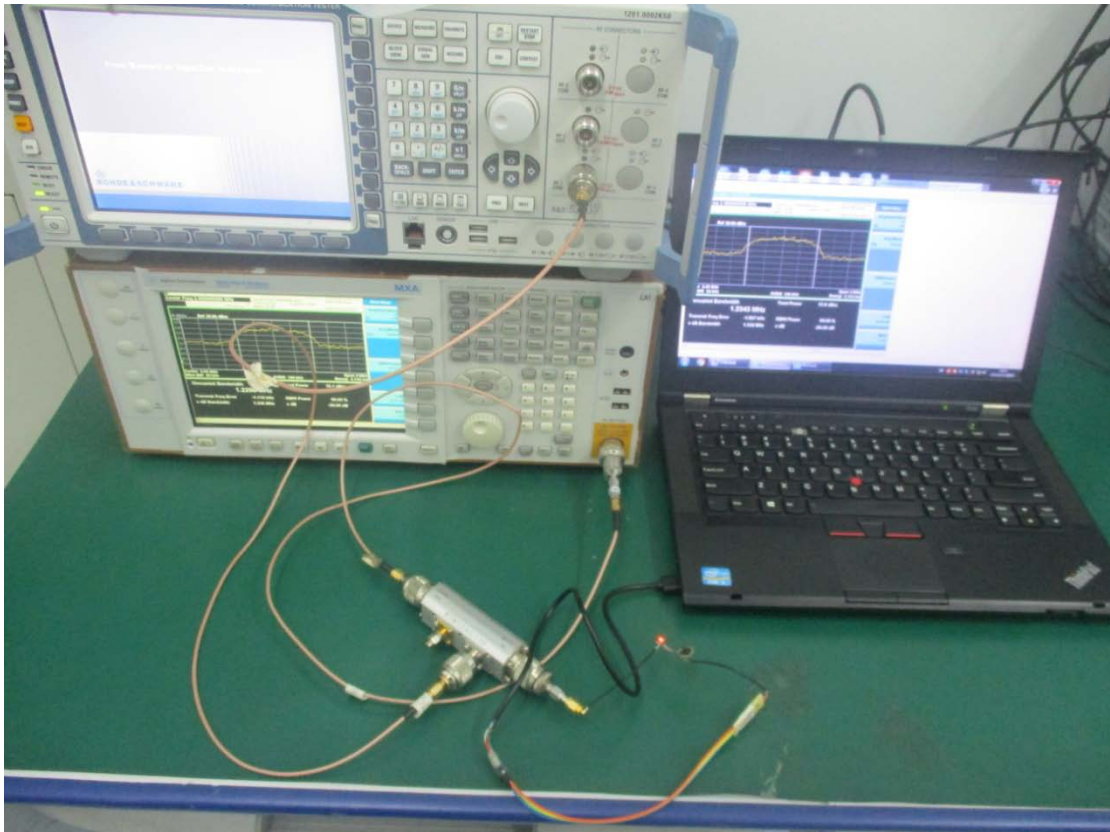

FCC ID:2ASDISS6001T

Test Setup Photos

1. Radiated emission (9KHz-30MHz)

2. Radiated emission (30MHz-1GHz)

3. Radiated emission (above 1GHz)

4. RF measurement setup

(BT classic)