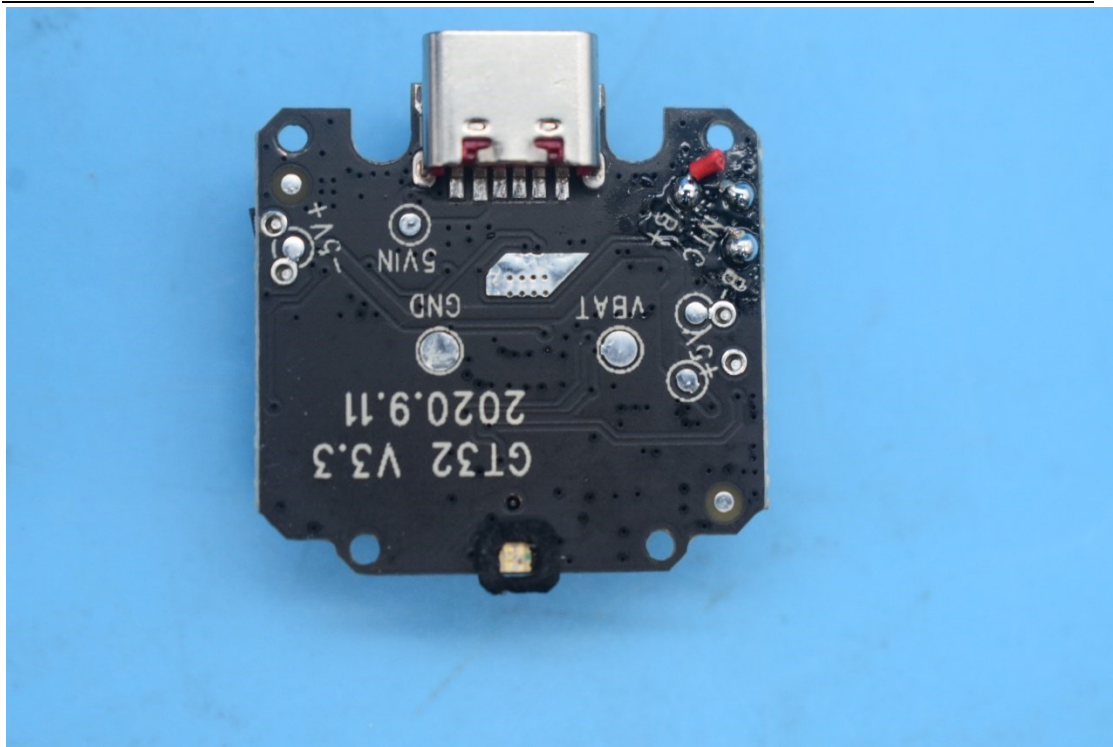

FCC ID:2ASDIESS3001TP

Internal Photos

1. EUT uncover view

2. Antenna view