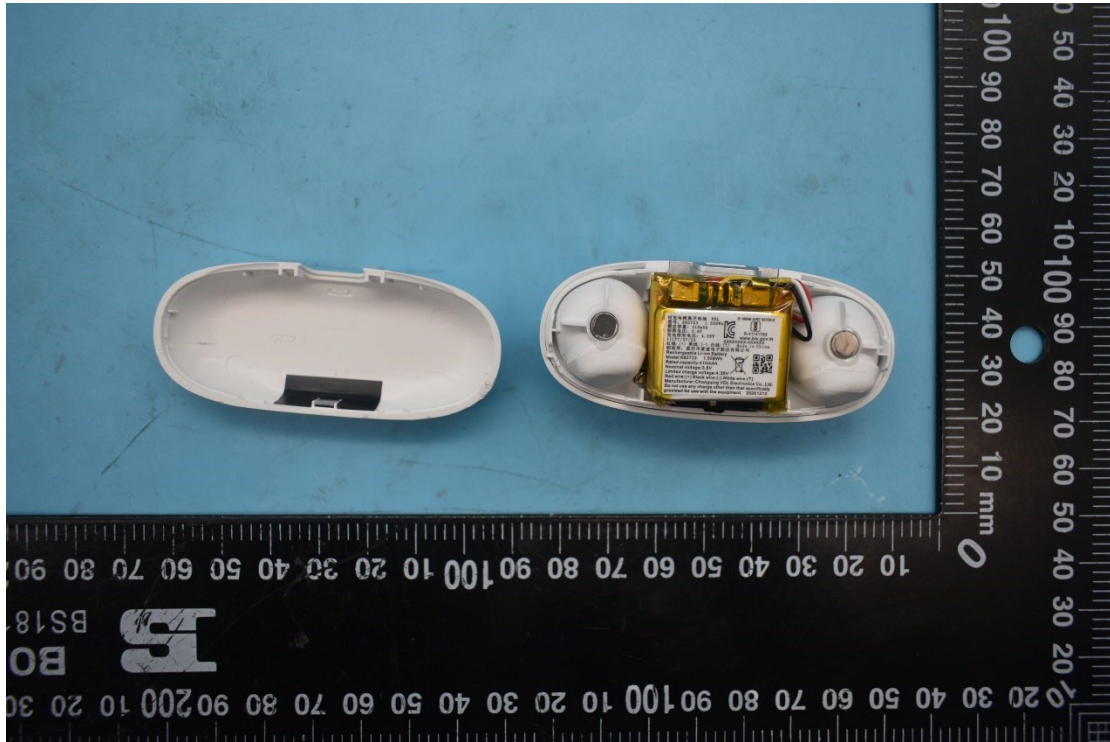

FCC ID:2ASDIESS3001TP

Internal Photos

1. EUT uncover view

2. Antenna view