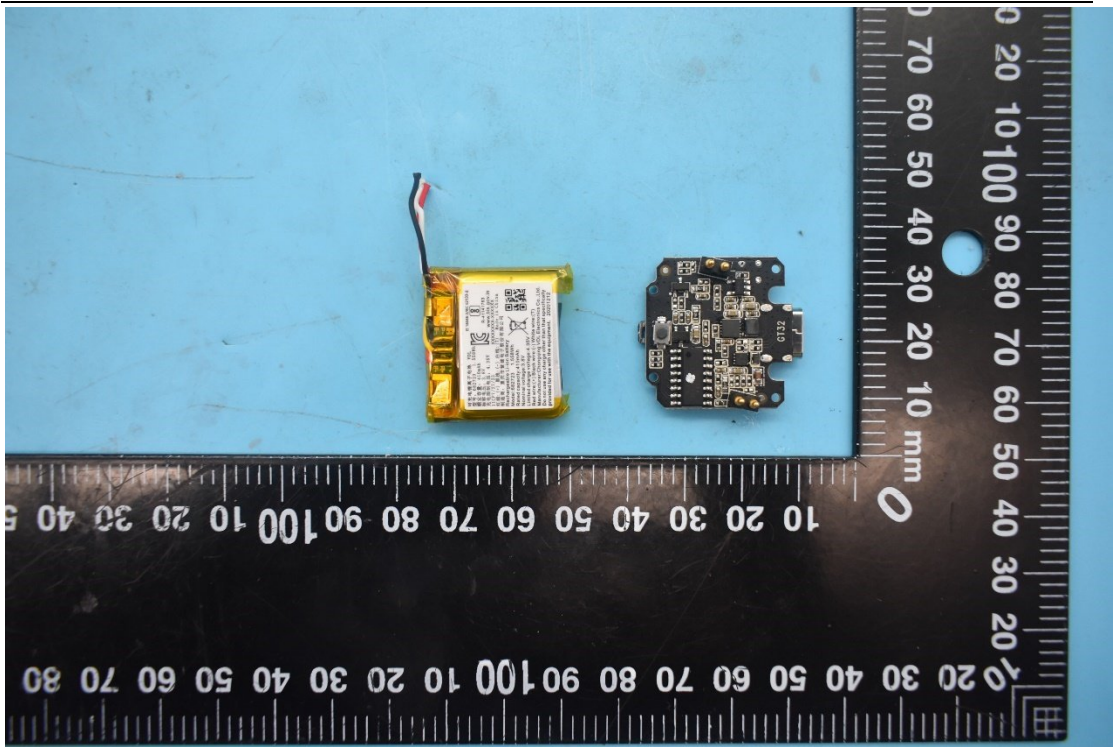

FCC ID:2ASDIESS3001TP

Internal Photos

1. EUT uncover view

2. Antenna view