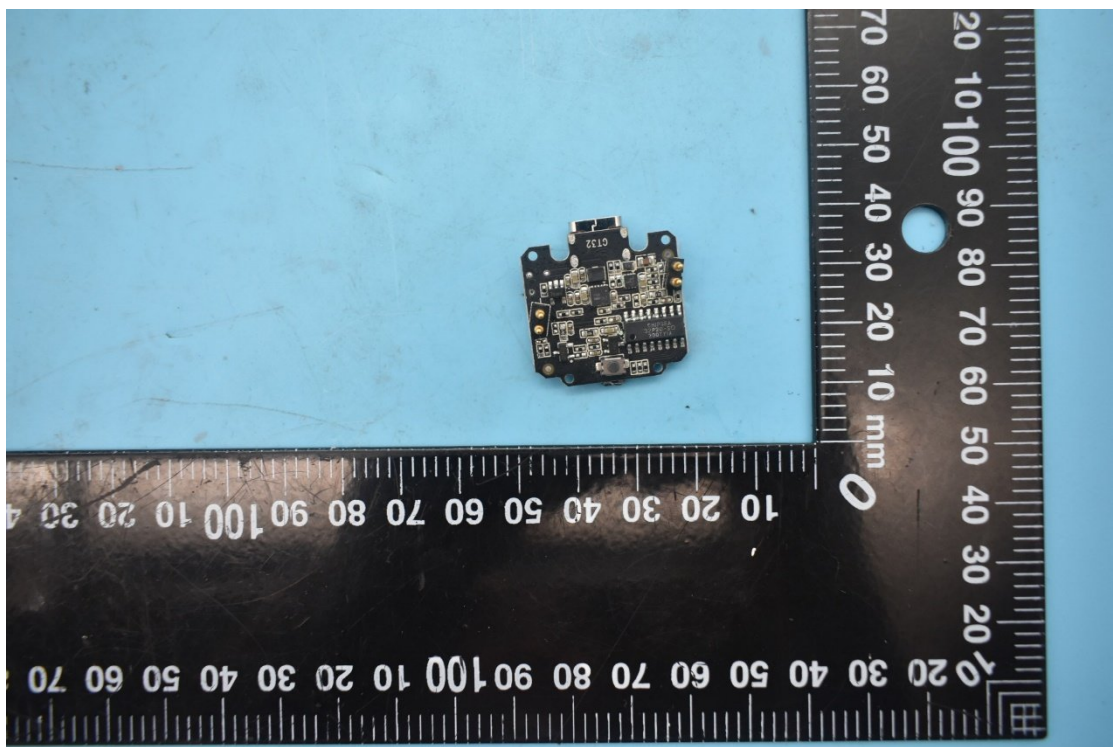

FCC ID:2ASDIESS3001TP

Internal Photos

1. EUT uncover view

2. Antenna view