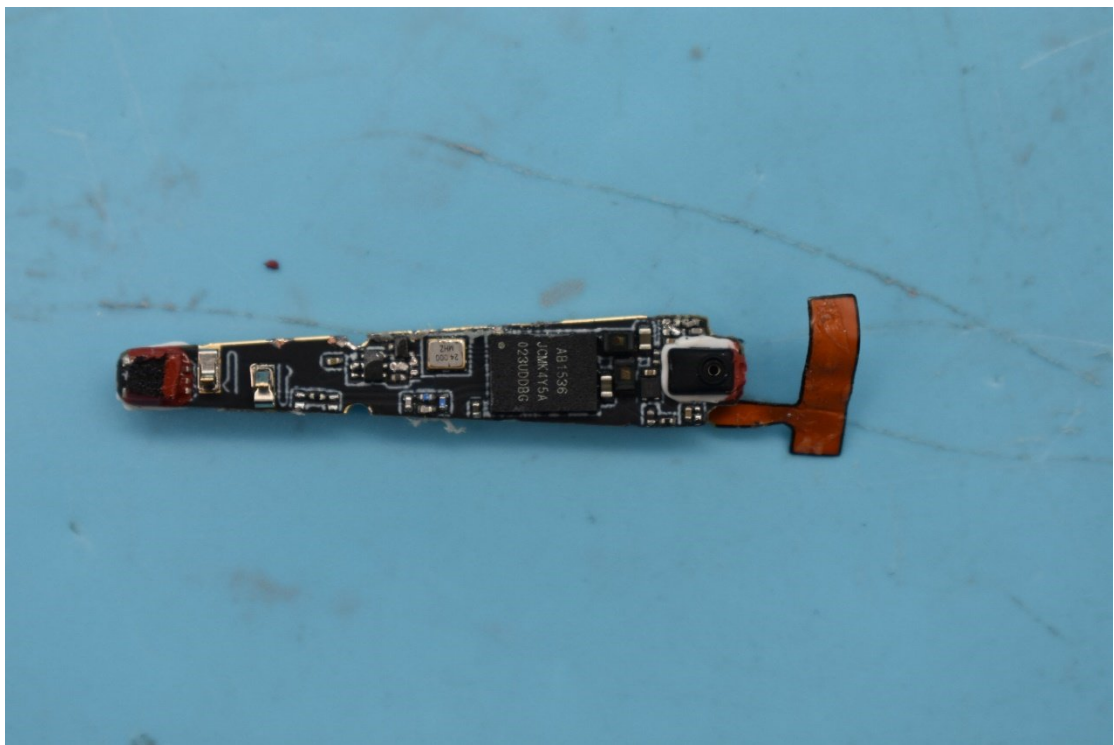

FCC ID:2ASDIESS3001TP

Internal Photos

1. EUT uncover view

2. Antenna view