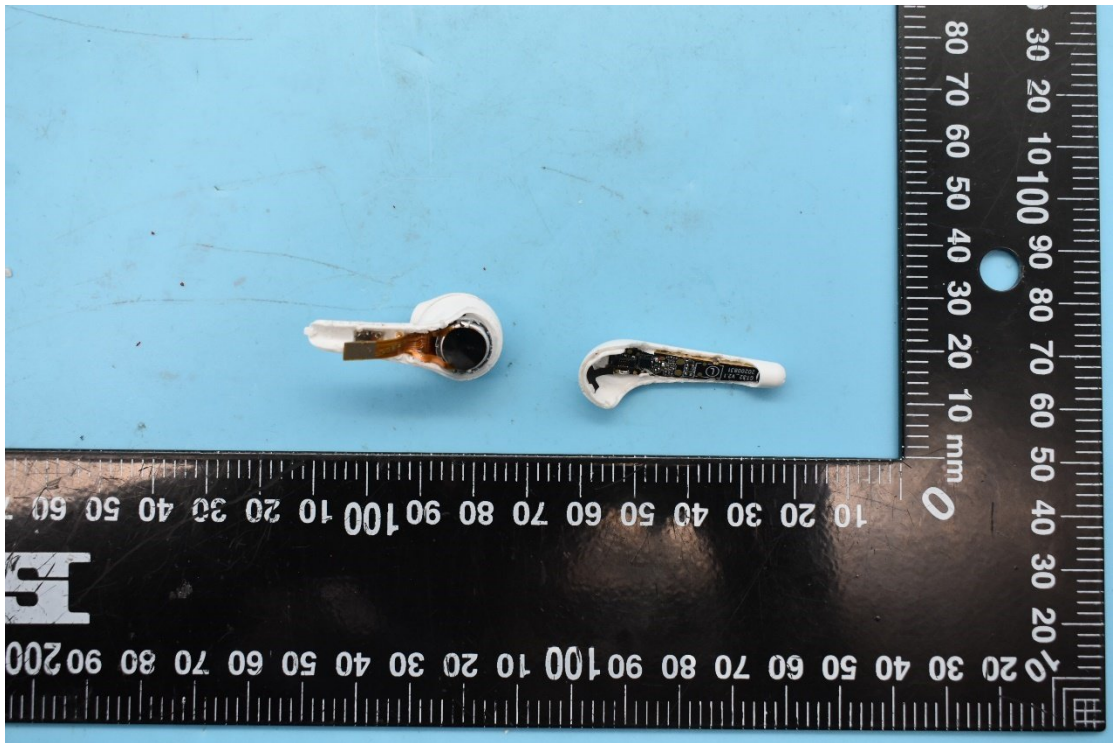

FCC ID:2ASDIESS3001TP

Internal Photos

1. EUT uncover view

2. Antenna view