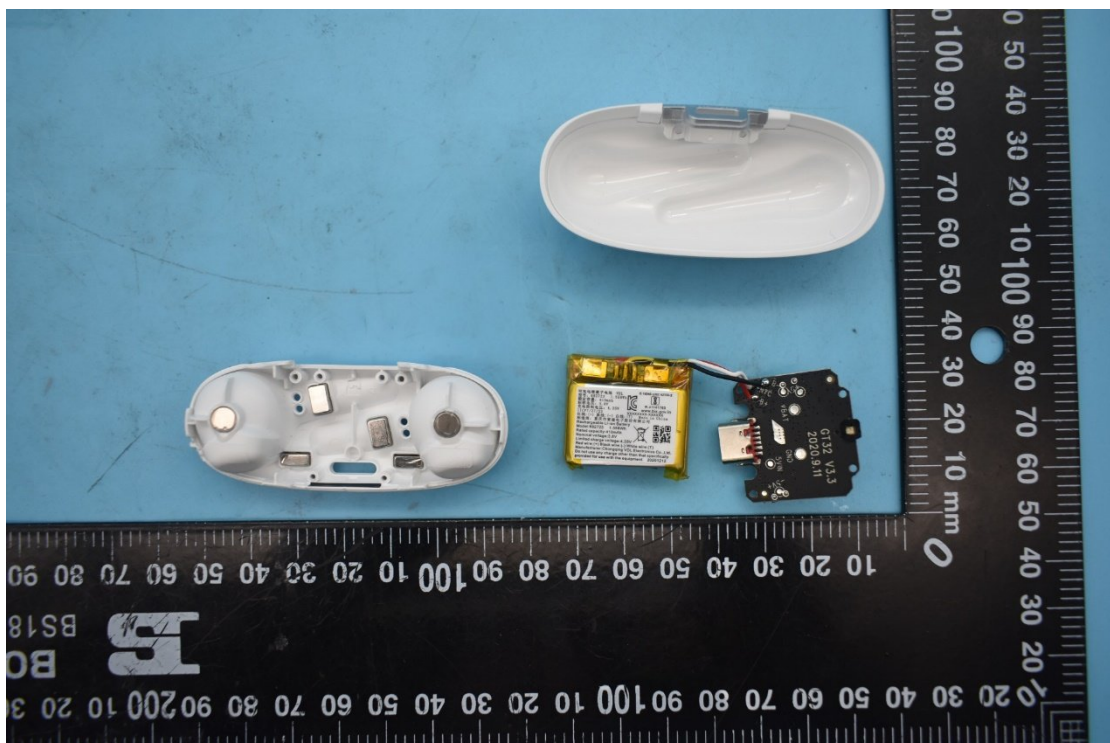

FCC ID:2ASDIESS3001TP

Internal Photos

1. EUT uncover view

2. Antenna view