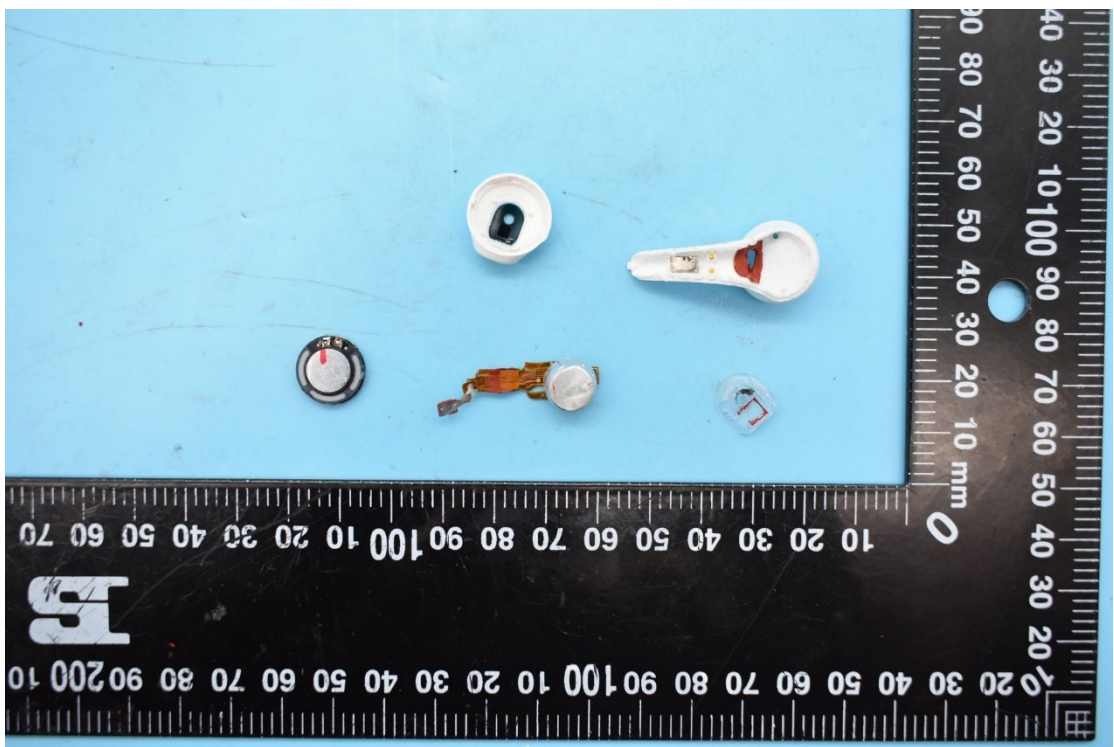

FCC ID:2ASDIESS3001TP

Internal Photos

1. EUT uncover view

2. Antenna view