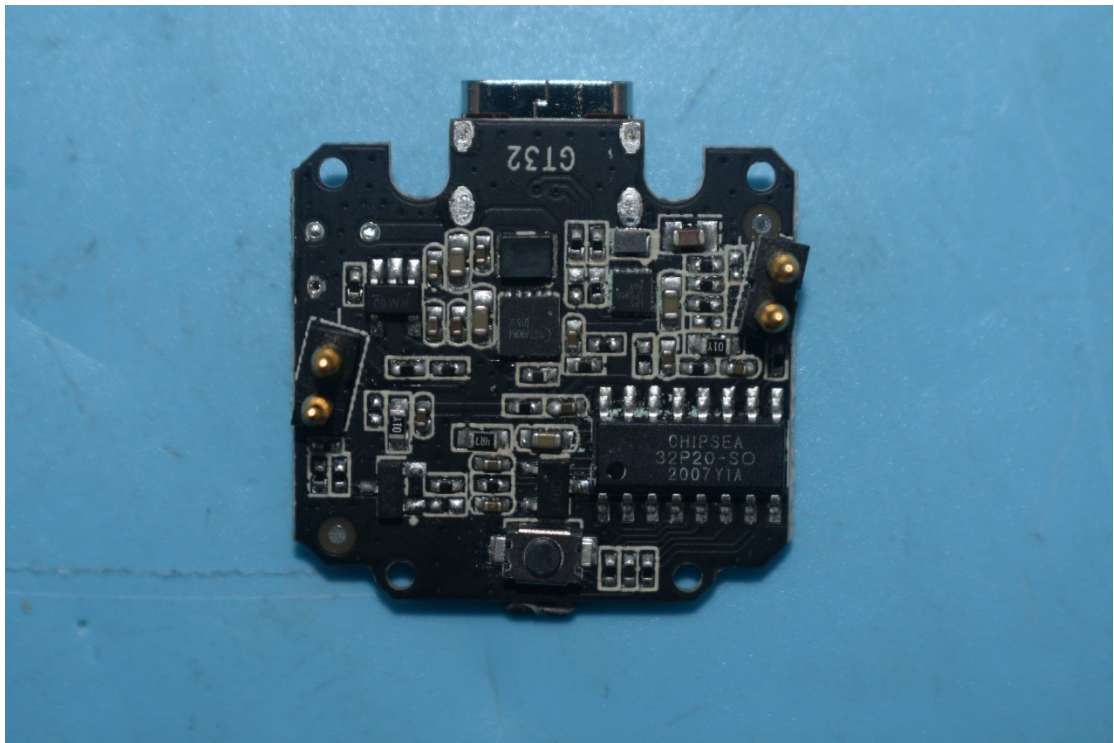

FCC ID:2ASDIESS3001TP

Internal Photos

1. EUT uncover view

2. Antenna view