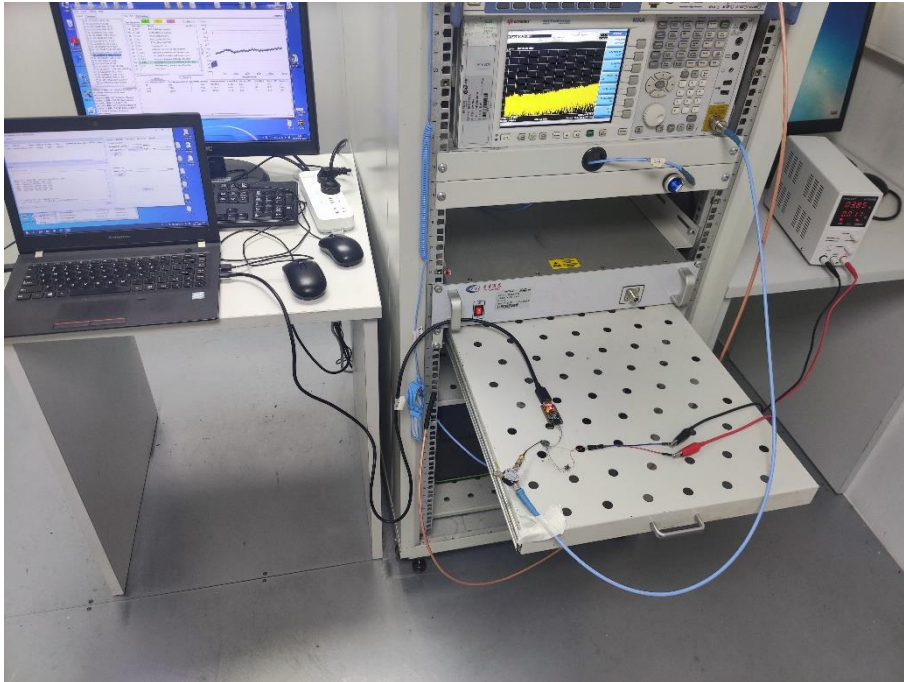

## TEST SETUP PHOTOS

### 1 Radiated Test Photo

Below 30MHz

30MHz-1GHz

Close-up

Above 1GHz

Close-up

## 2 Conducted Test Photo

Conducted Test-BT3.0

Conducted Test-BLE