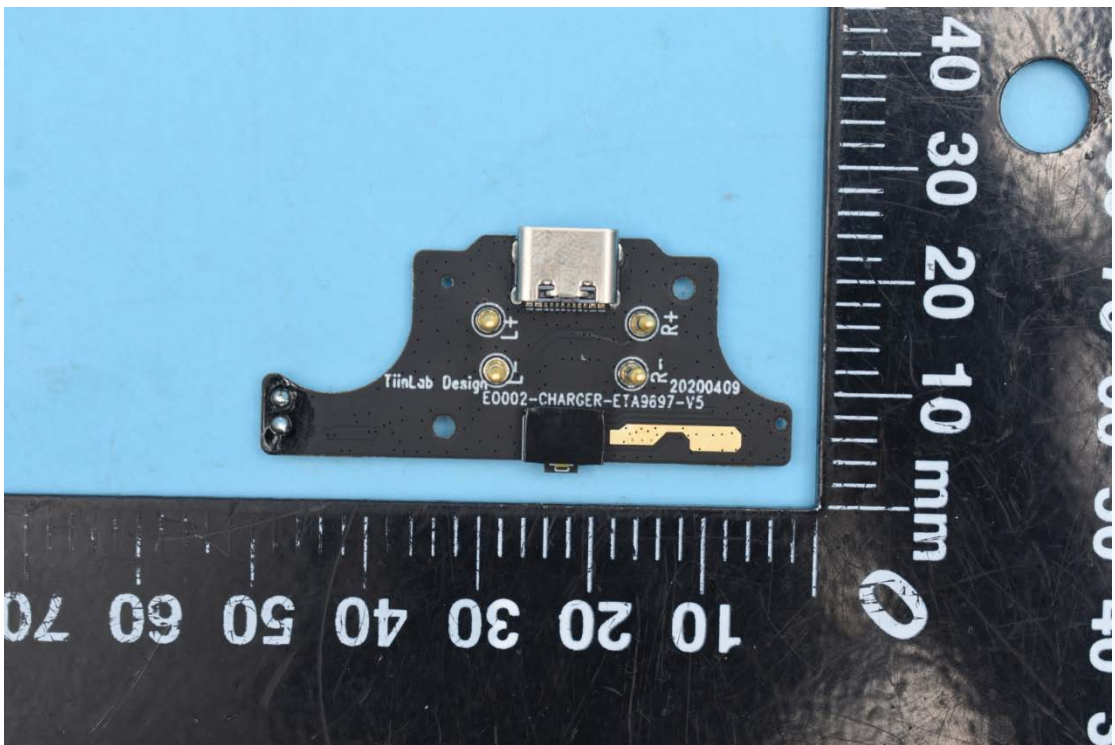

MODEL NAME:EO002BT

FCC ID:2ASDIEO002BT

### Internal Photos

1. EUT uncover view

Right Earphone

Left Earphone

Charging Case

## 2. Antenna view