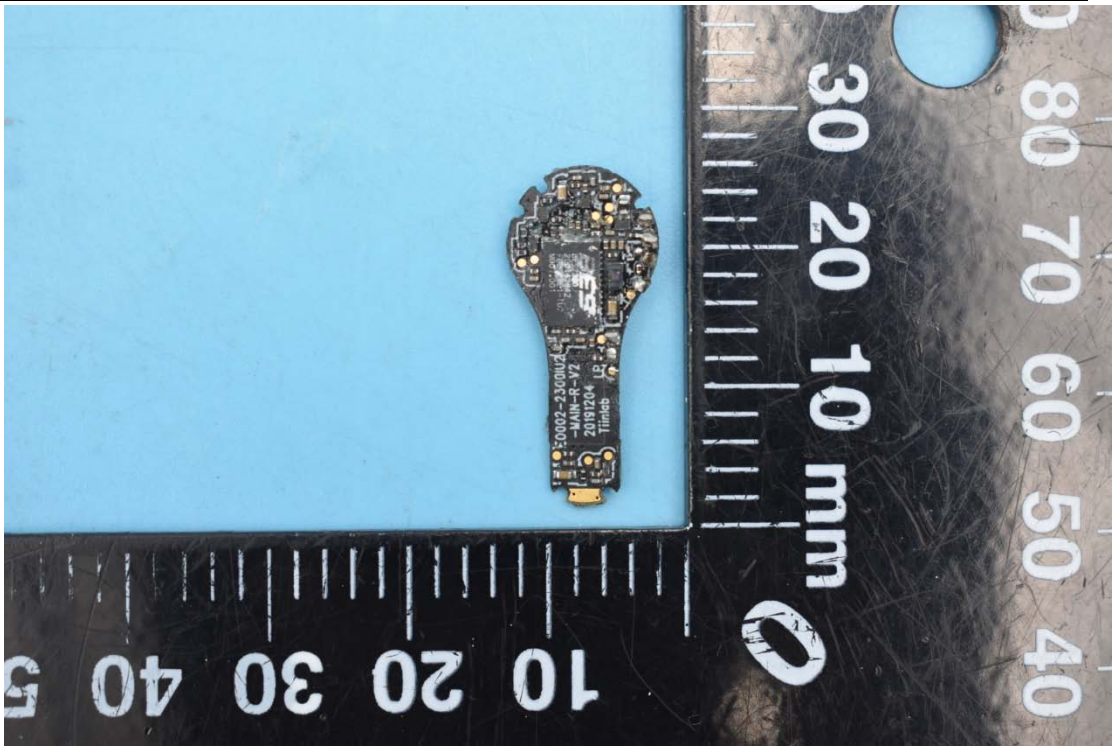

MODEL NAME:EO002BT

FCC ID:2ASDIEO002BT

### Internal Photos

1. EUT uncover view

Right Earphone

Left Earphone

Charging Case

## 2. Antenna view