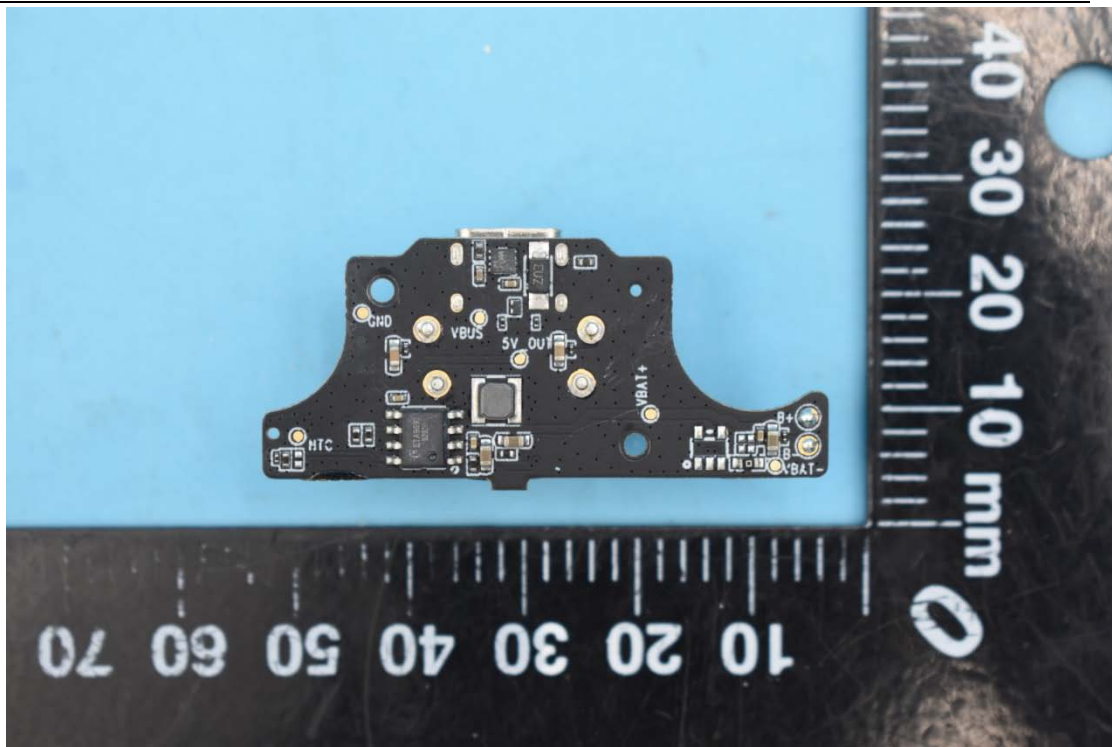

MODEL NAME:EO002BT

FCC ID:2ASDIEO002BT

### Internal Photos

1. EUT uncover view

Right Earphone

Left Earphone

Charging Case

## 2. Antenna view