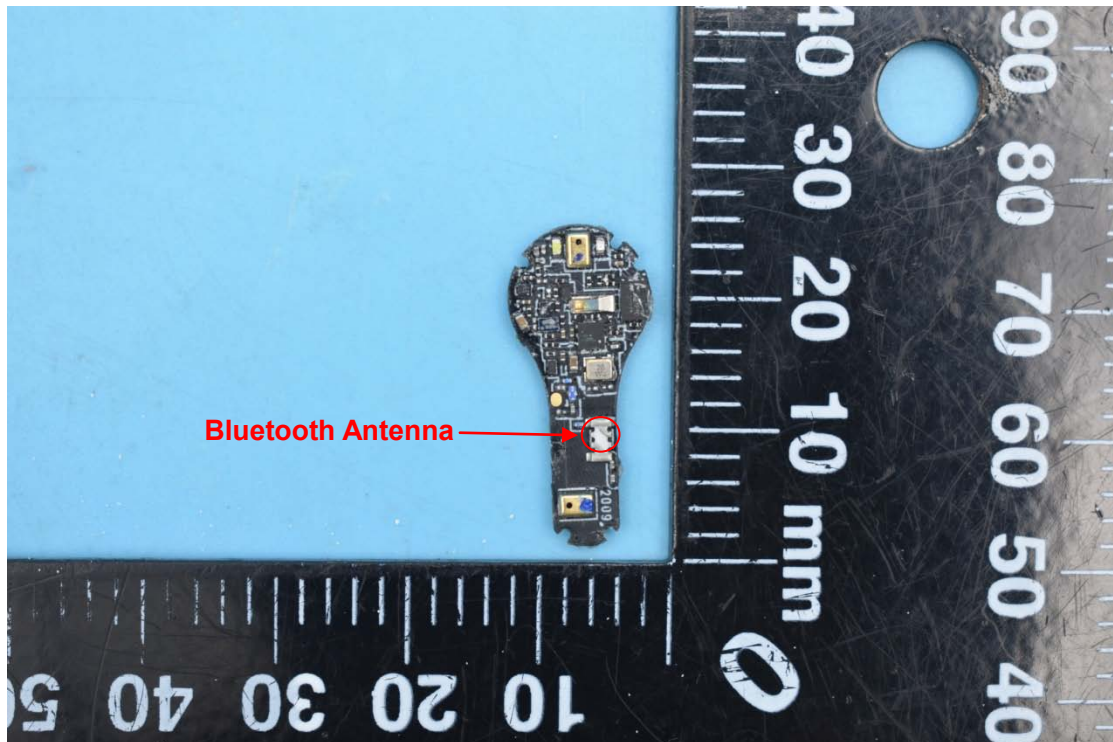

MODEL NAME:EO002BT

FCC ID:2ASDIEO002BT

### Internal Photos

1. EUT uncover view

Right Earphone

Left Earphone

Charging Case

## 2. Antenna view

### Right Earphone