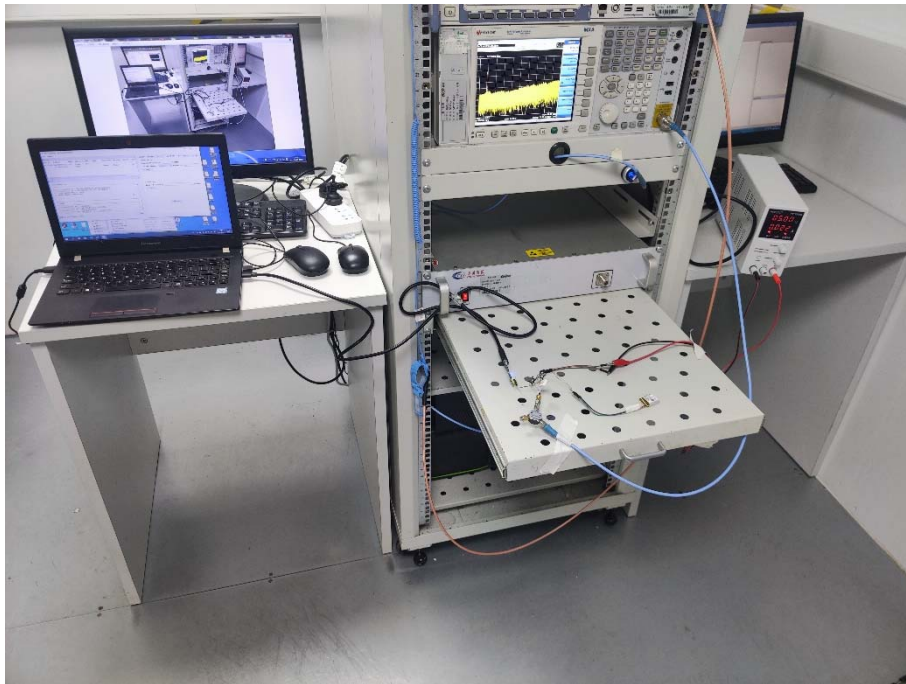

## TEST SETUP PHOTOS

### 1 Radiated Test Photo

Below 30MHz

Close-up

30MHz-1GHz

Close-up

Above 1GHz

Close-up

## 2 Conducted Test Photo

Conducted Test-BT3.0

Conducted Test-BLE