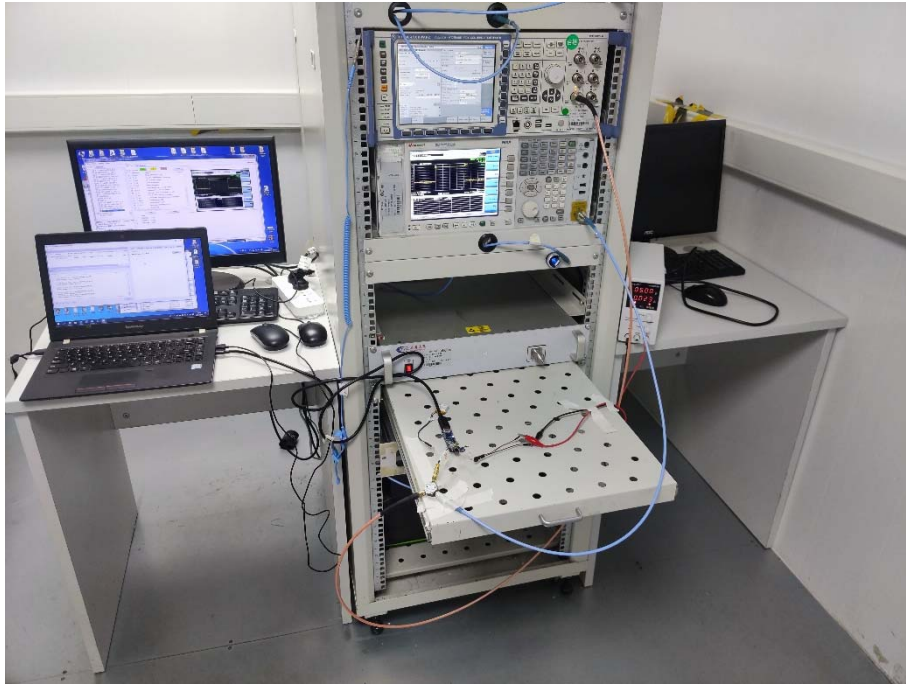

## TEST SETUP PHOTOS

### 1 Radiated Test Photo

Below 30MHz

Close-up

30MHz-1GHz

Close-up

Above 1GHz

Close-up

## 2 Conducted Test Photo

Conducted Test-BT3.0

Conducted Test-BLE