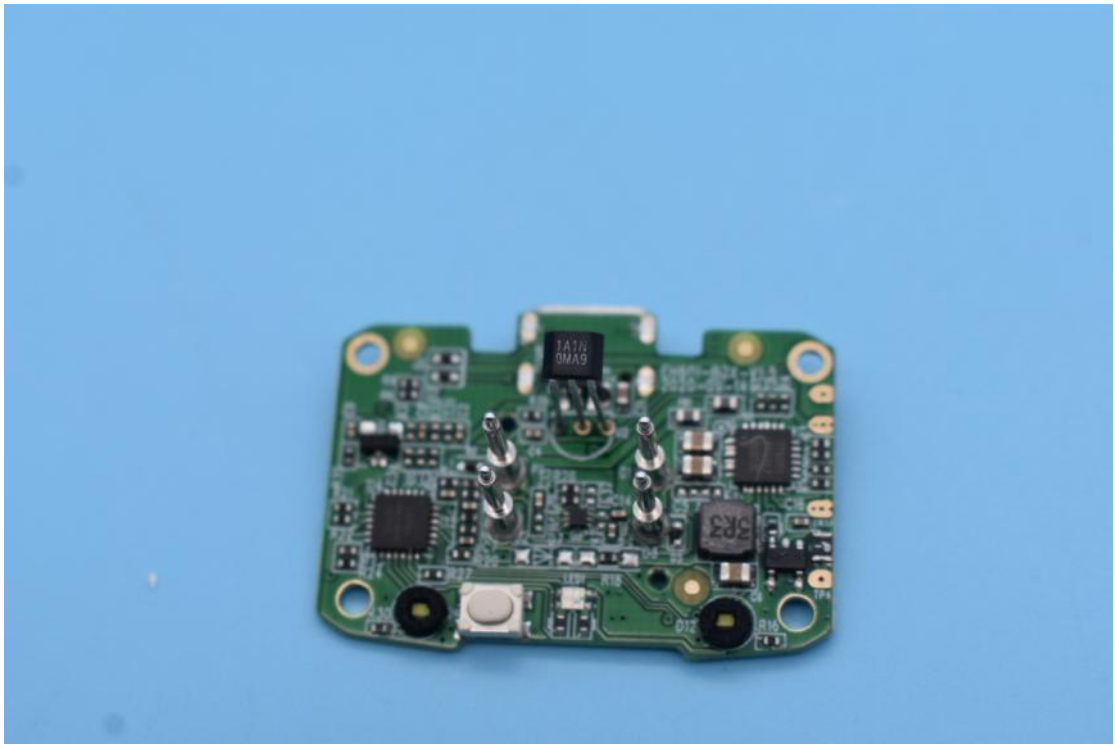

MODEL NAME:EH601, FCC ID:2ASDIEH601

Internal Photos

1. EUT uncover view

2. Antenna view

Left Earphone

Right Earphone