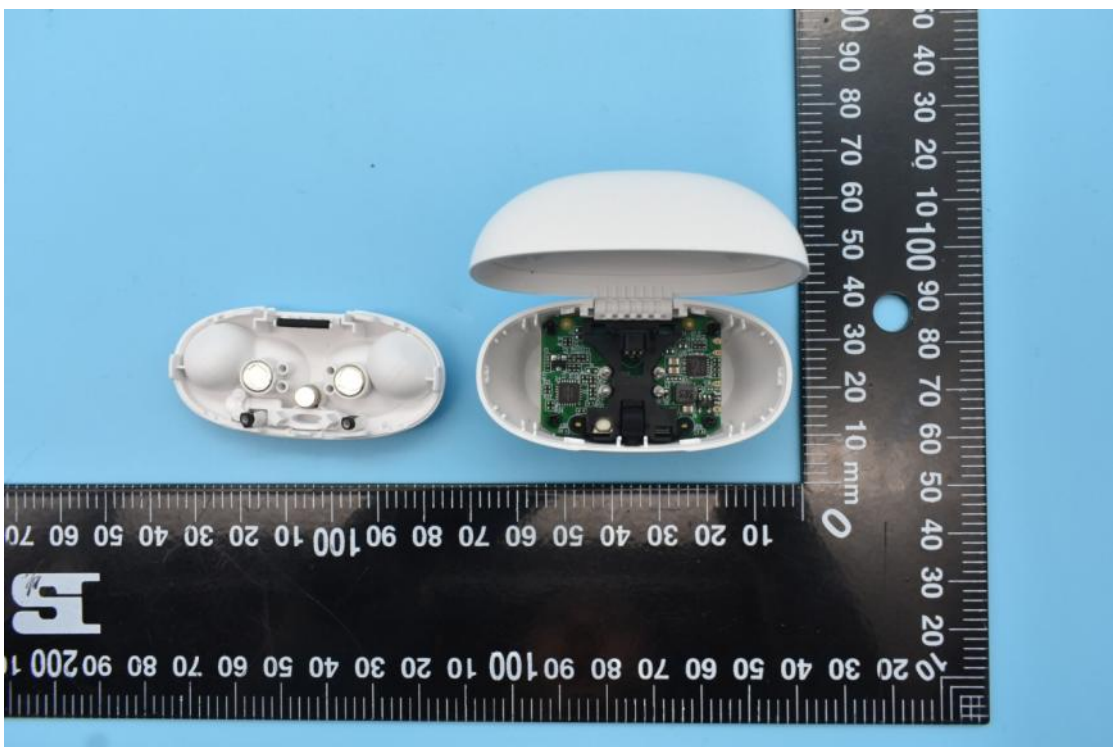

MODEL NAME:EH601, FCC ID:2ASDIEH601

Internal Photos

1. EUT uncover view

2. Antenna view

Left Earphone

Right Earphone