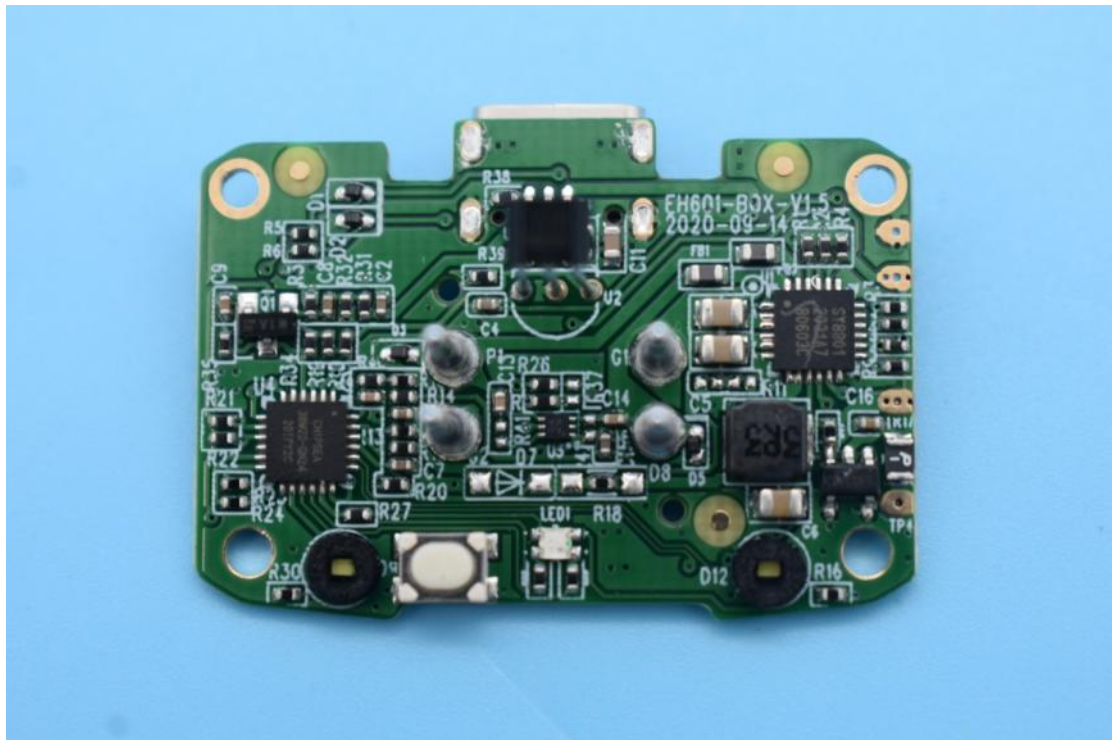

MODEL NAME:EH601, FCC ID:2ASDIEH601

Internal Photos

1. EUT uncover view

2. Antenna view

Left Earphone

Right Earphone