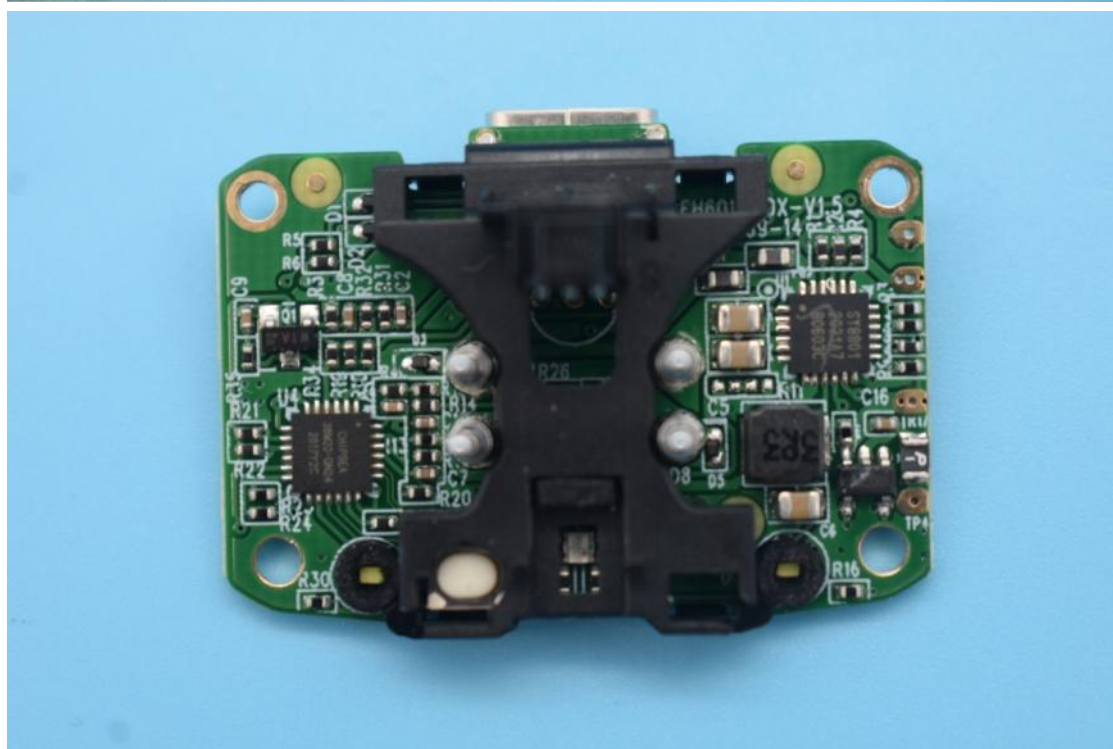

MODEL NAME:EH601, FCC ID:2ASDIEH601

Internal Photos

1. EUT uncover view

2. Antenna view

Left Earphone

Right Earphone