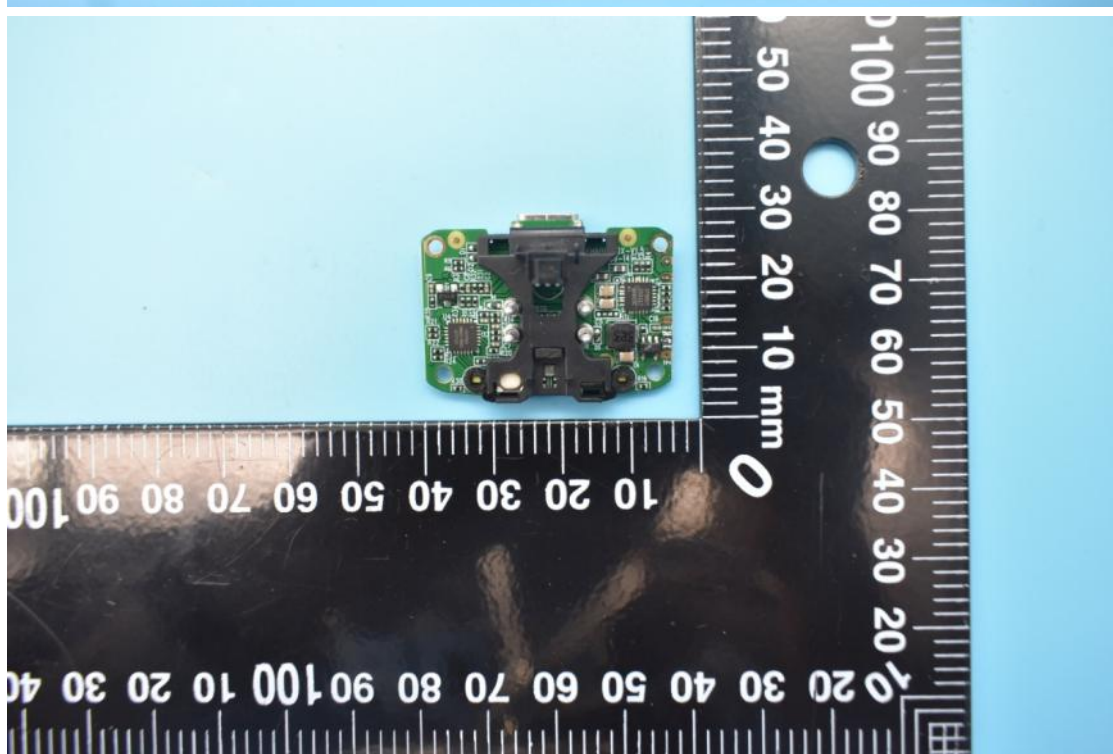

MODEL NAME:EH601, FCC ID:2ASDIEH601

Internal Photos

1. EUT uncover view

2. Antenna view

Left Earphone

Right Earphone