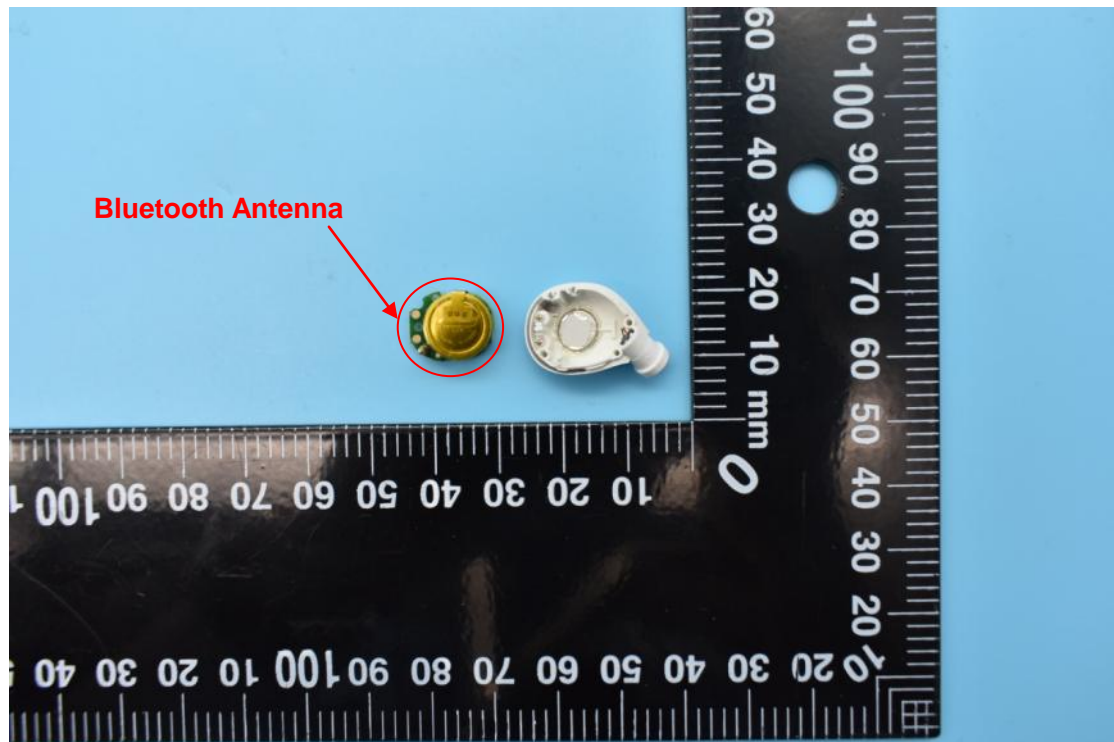

MODEL NAME:EH601, FCC ID:2ASDIEH601

Internal Photos

1. EUT uncover view

2. Antenna view

Left Earphone

Right Earphone