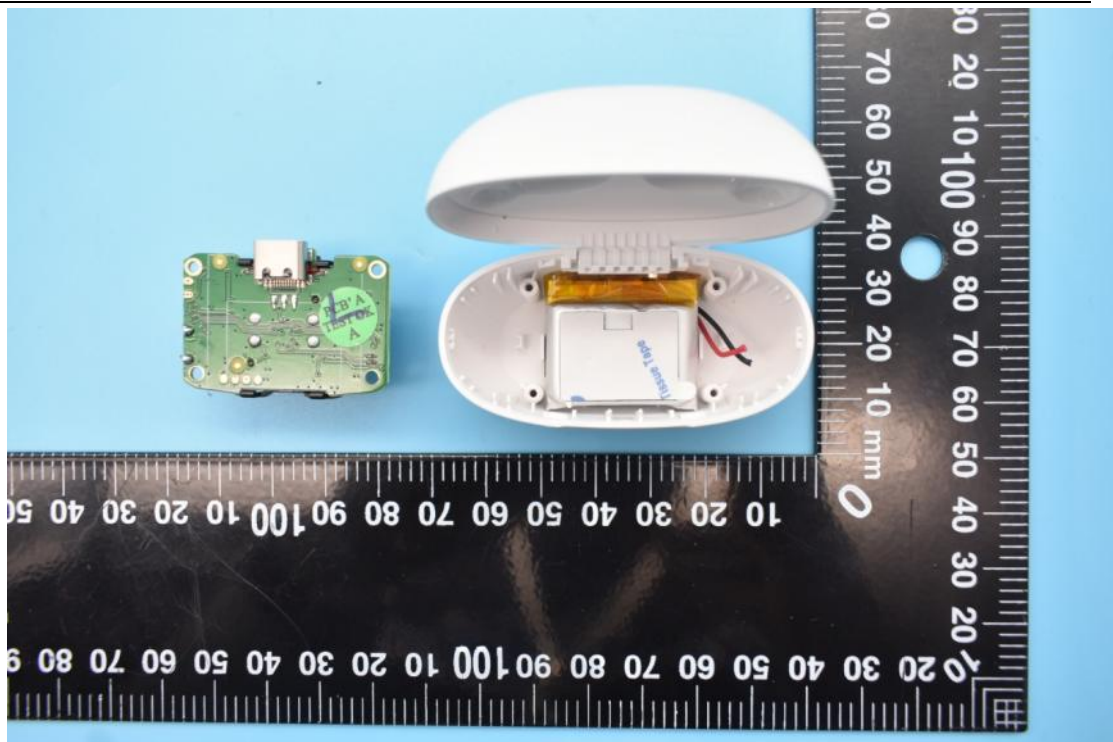

MODEL NAME:EH601, FCC ID:2ASDIEH601

Internal Photos

1. EUT uncover view

2. Antenna view

Left Earphone

Right Earphone