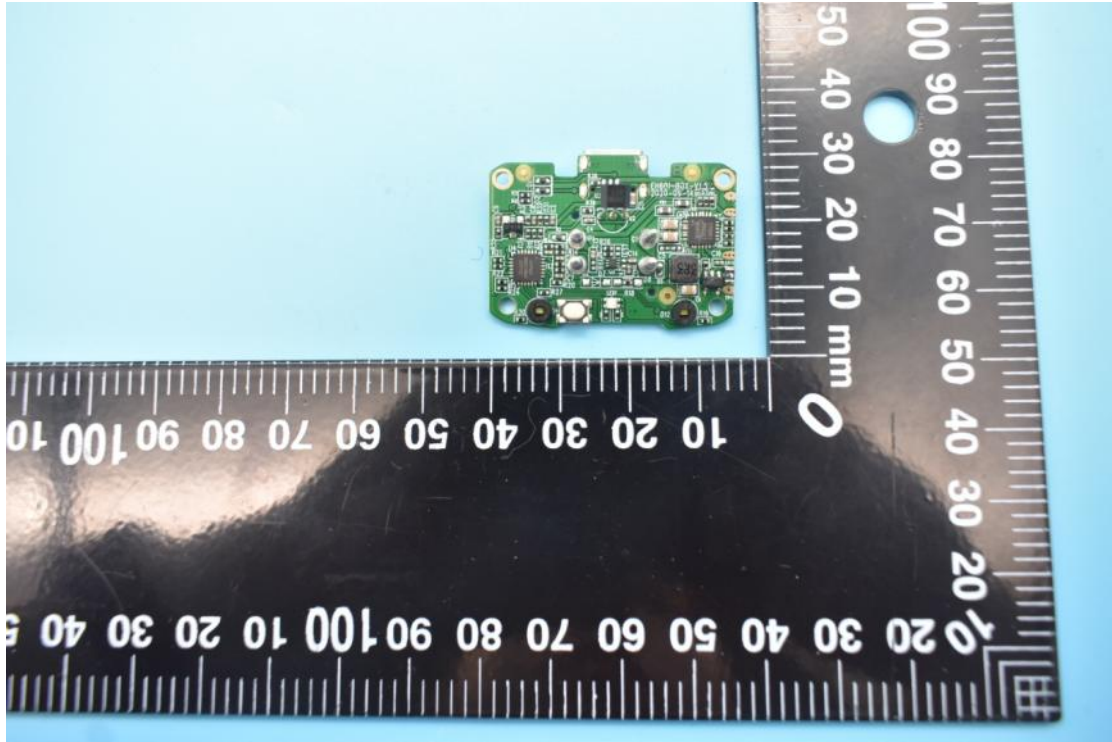

MODEL NAME:EH601, FCC ID:2ASDIEH601

Internal Photos

1. EUT uncover view

2. Antenna view

Left Earphone

Right Earphone