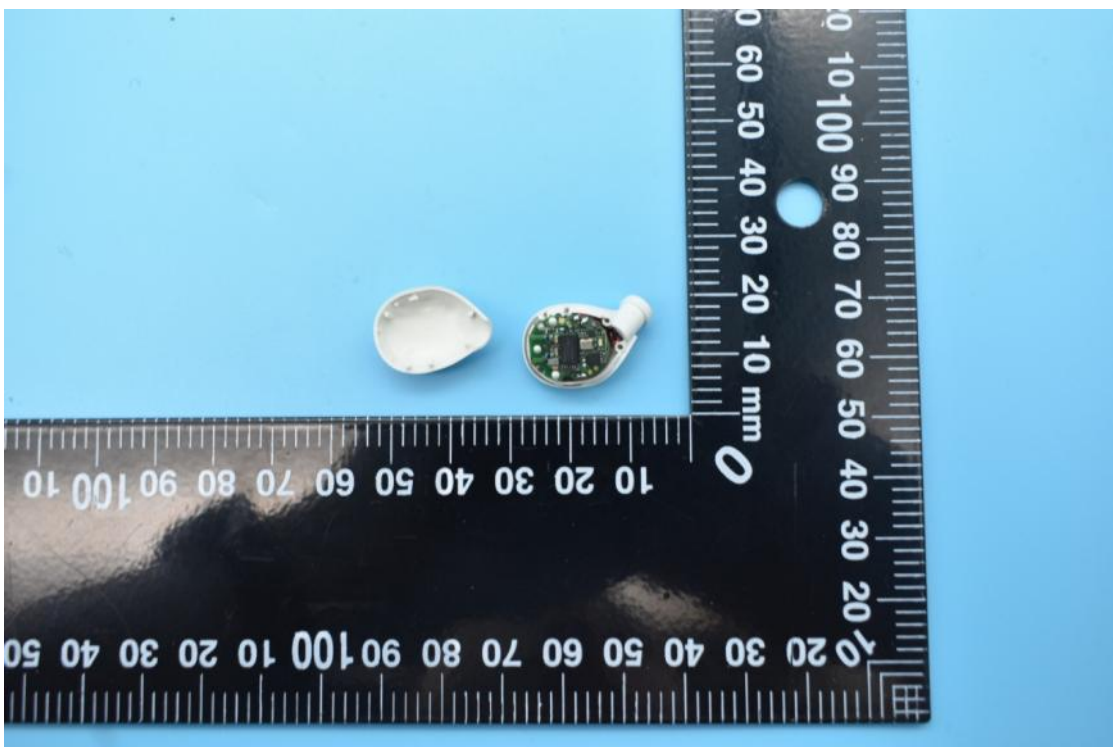

MODEL NAME:EH601, FCC ID:2ASDIEH601

Internal Photos

1. EUT uncover view

2. Antenna view

Left Earphone

Right Earphone