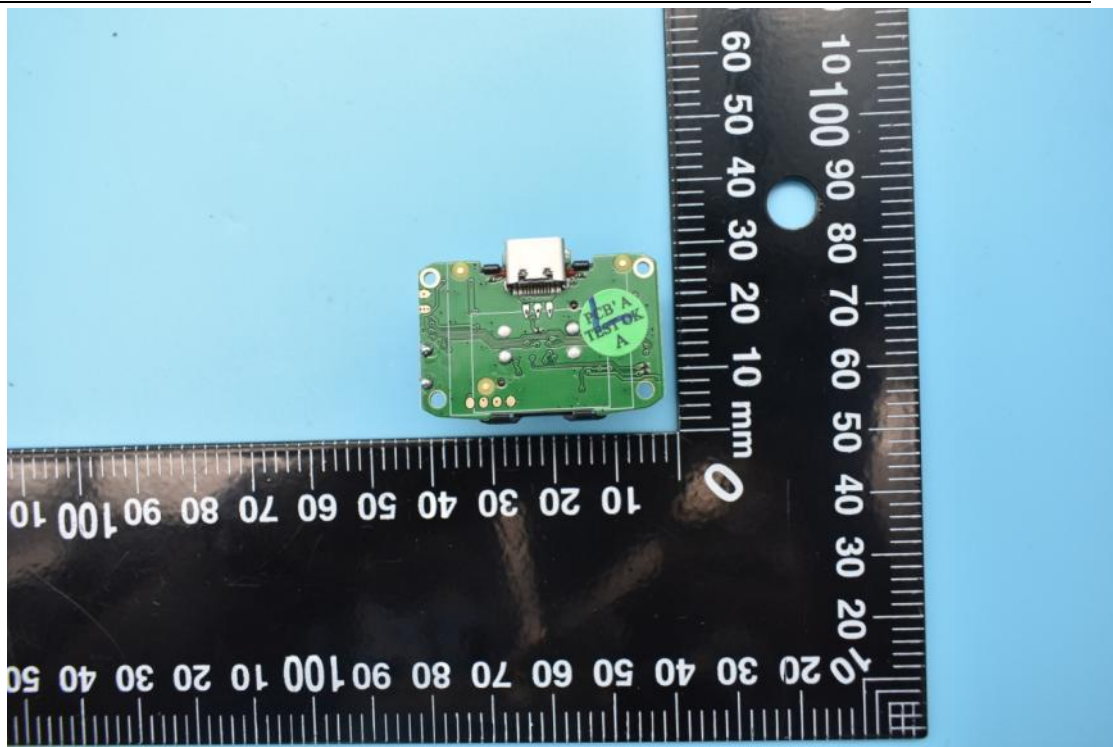

MODEL NAME:EH601, FCC ID:2ASDIEH601

Internal Photos

1. EUT uncover view

2. Antenna view

Left Earphone

Right Earphone