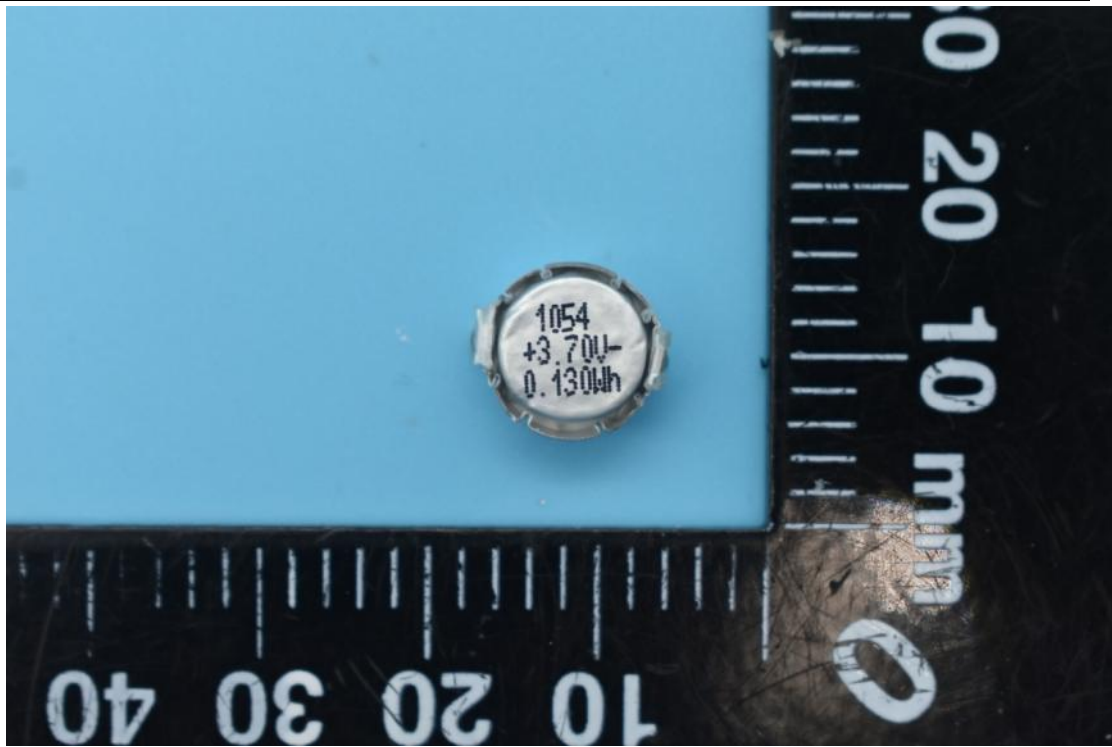

MODEL NAME:ECS3001T, FCC ID:2ASDIECS3001T

IC:24662-ECS3001T

Internal Photos

1. EUT uncover view

2. Antenna view