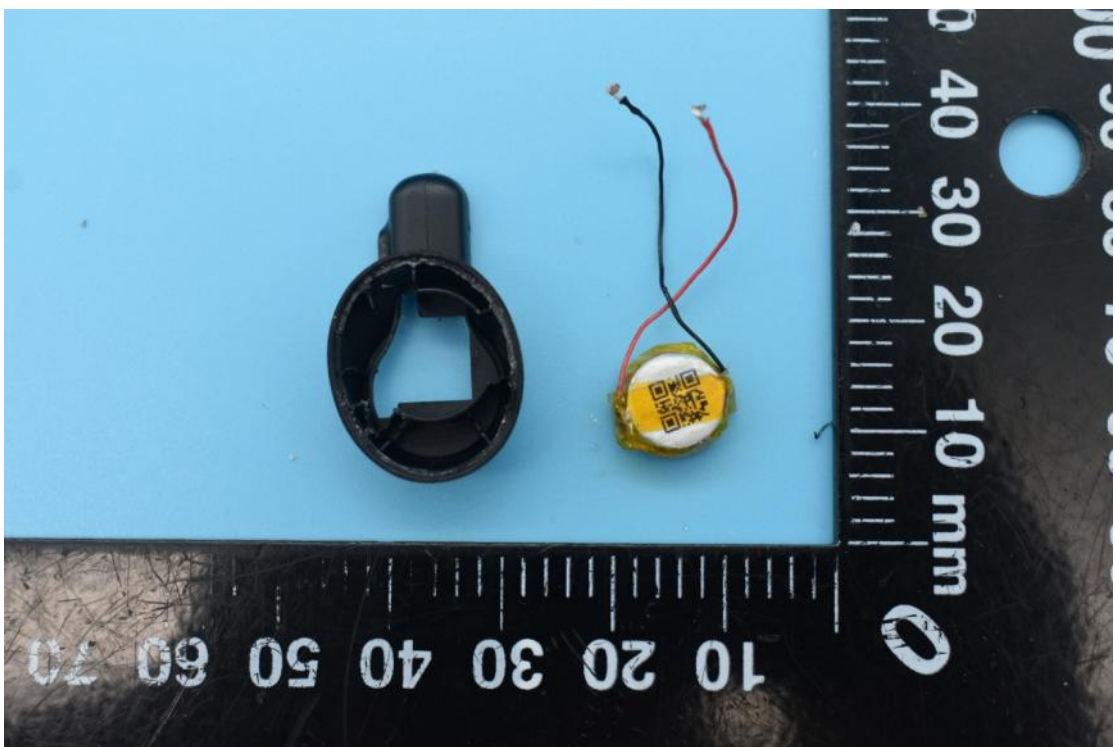

MODEL NAME:ECS3001T, FCC ID:2ASDIECS3001T

IC:24662-ECS3001T

Internal Photos

1. EUT uncover view

2. Antenna view