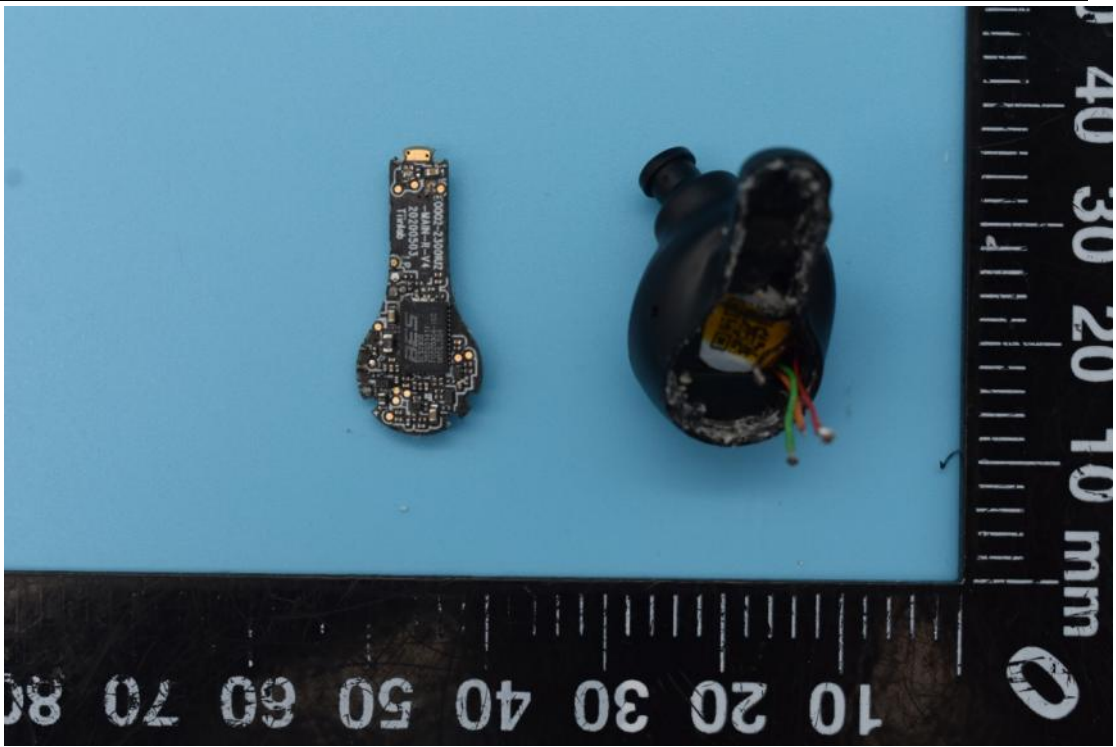

MODEL NAME:ECS3001T, FCC ID:2ASDIECS3001T

IC:24662-ECS3001T

Internal Photos

1. EUT uncover view

2. Antenna view