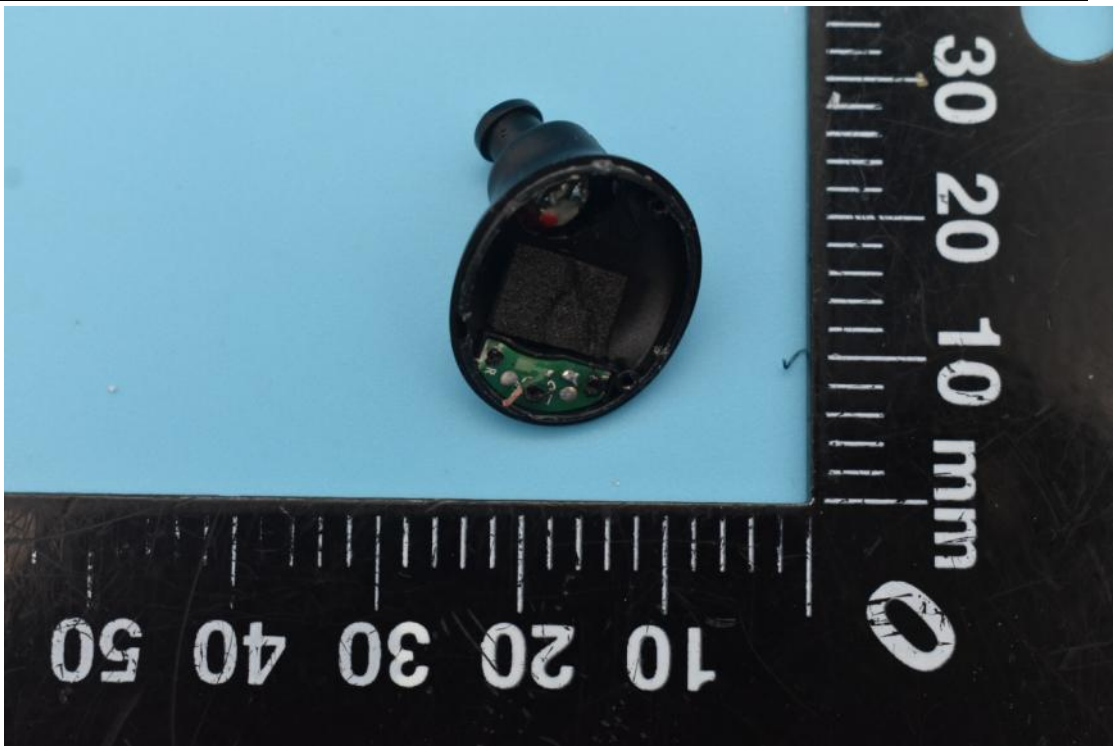

MODEL NAME:ECS3001T, FCC ID:2ASDIECS3001T

IC:24662-ECS3001T

Internal Photos

1. EUT uncover view

2. Antenna view