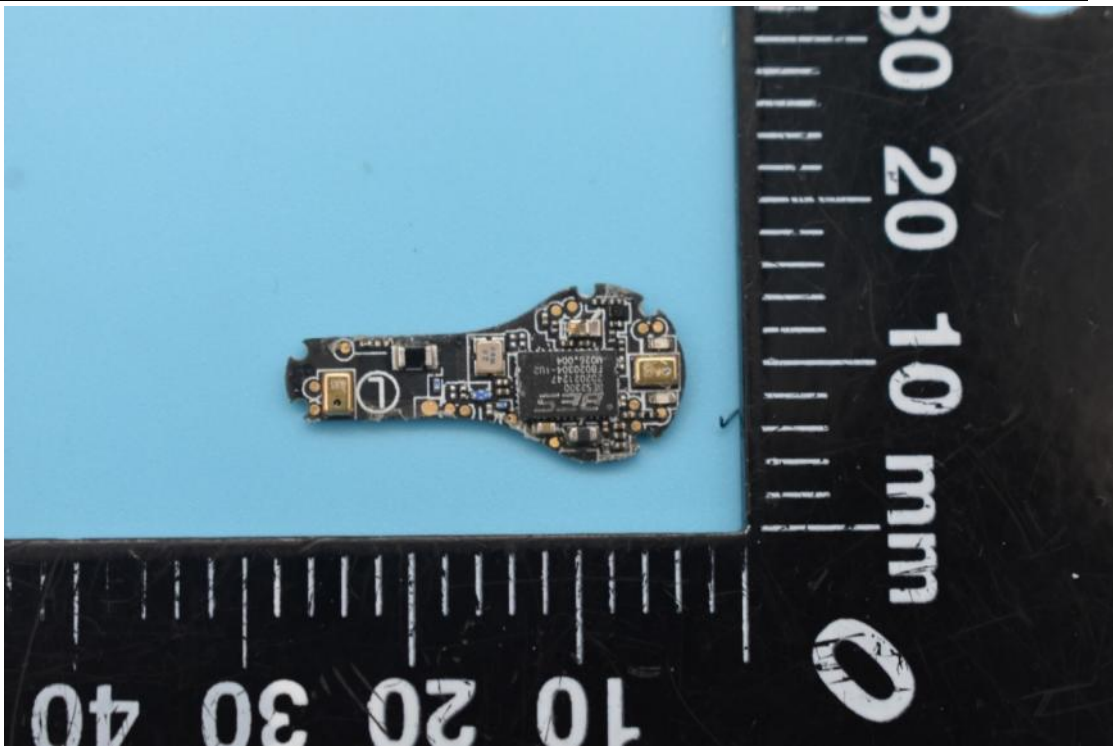

MODEL NAME:ECS3001T, FCC ID:2ASDIECS3001T

IC:24662-ECS3001T

Internal Photos

1. EUT uncover view

2. Antenna view