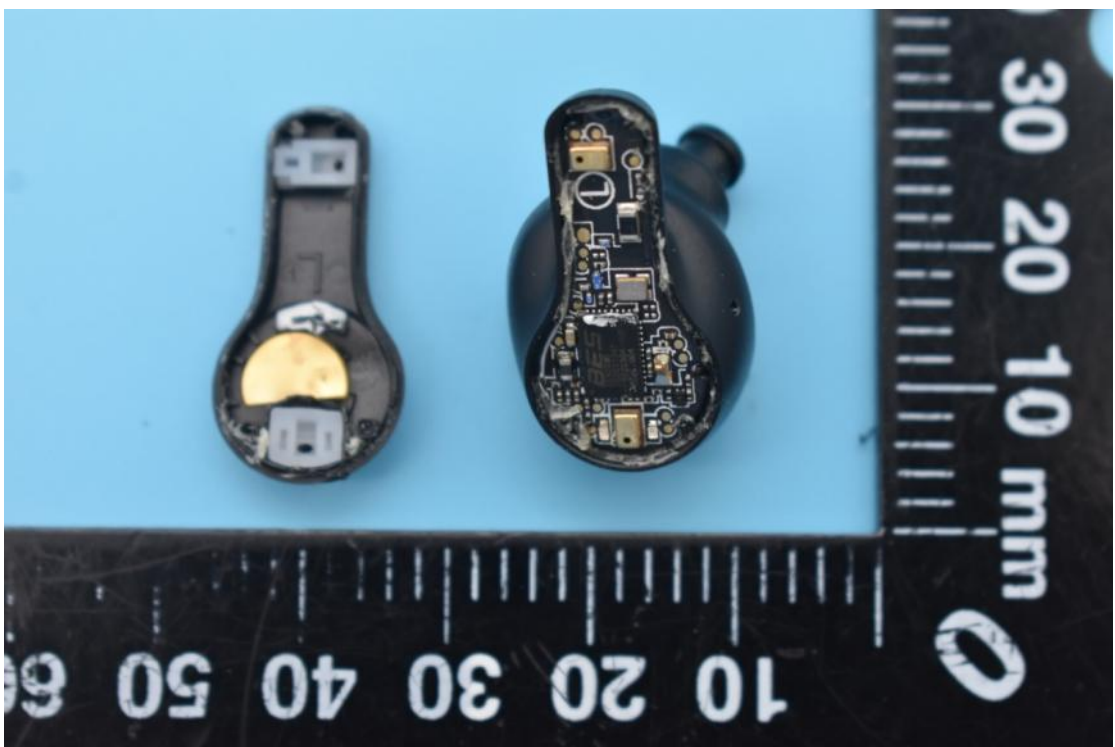

MODEL NAME:ECS3001T, FCC ID:2ASDIECS3001T

IC:24662-ECS3001T

Internal Photos

1. EUT uncover view

2. Antenna view