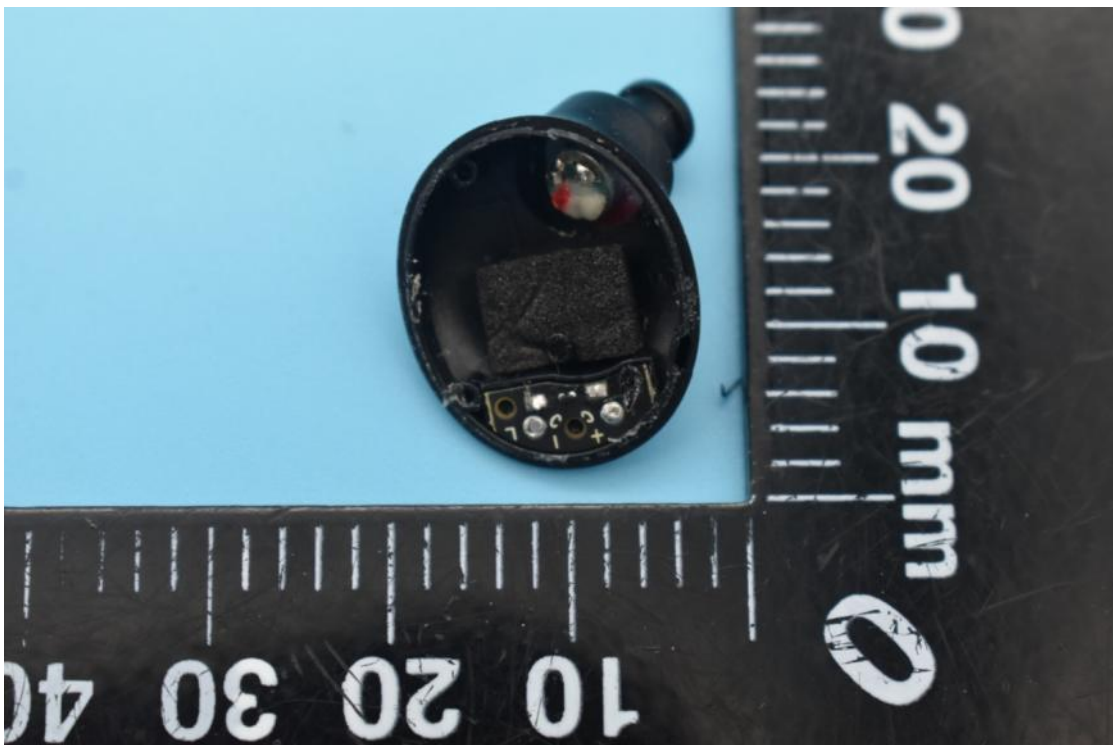

MODEL NAME:ECS3001T, FCC ID:2ASDIECS3001T

IC:24662-ECS3001T

Internal Photos

1. EUT uncover view

2. Antenna view