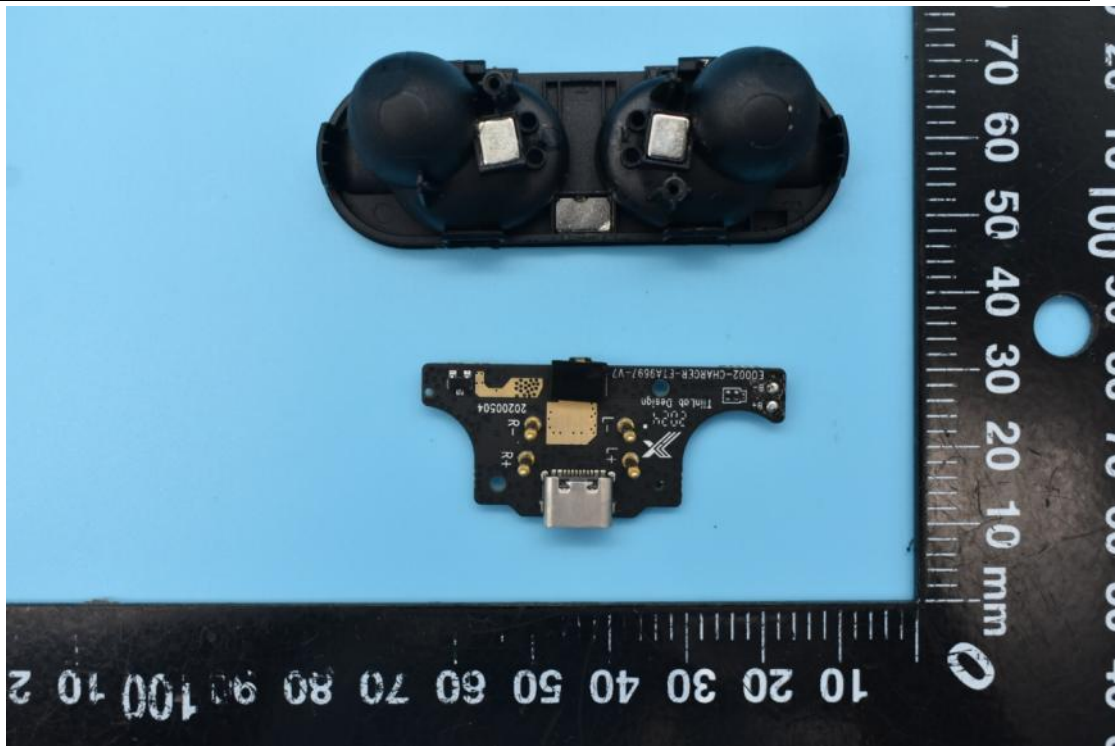

MODEL NAME:ECS3001T, FCC ID:2ASDIECS3001T

IC:24662-ECS3001T

Internal Photos

1. EUT uncover view

2. Antenna view