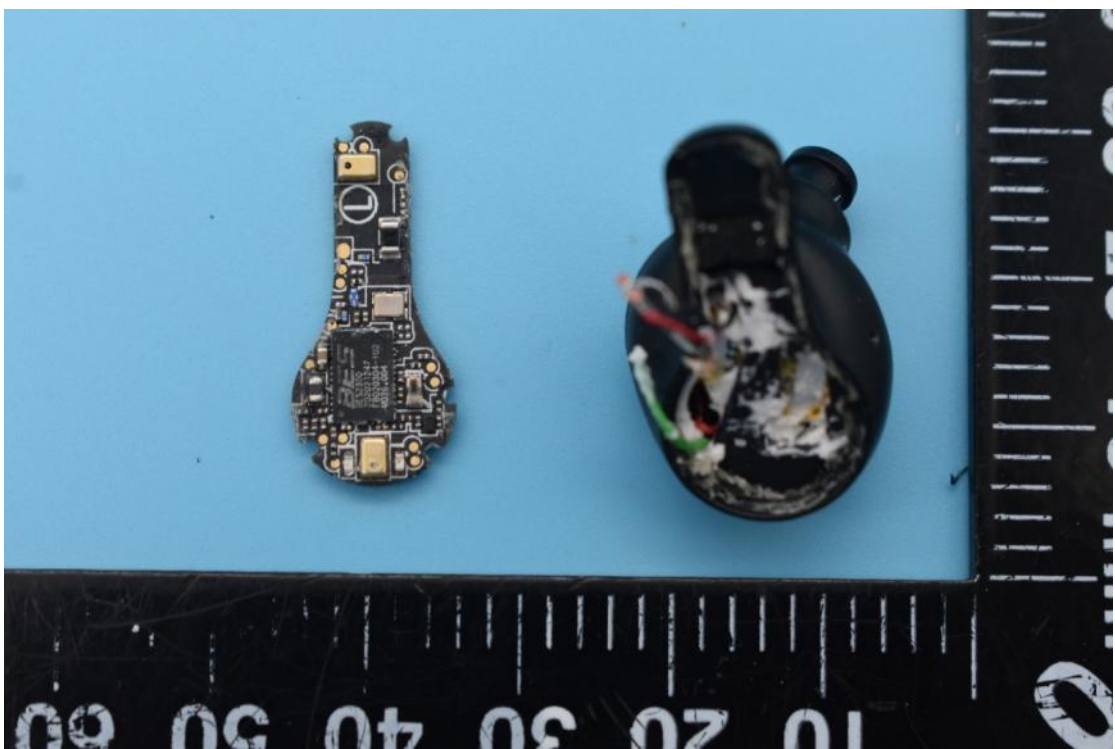

MODEL NAME:ECS3001T, FCC ID:2ASDIECS3001T

IC:24662-ECS3001T

Internal Photos

1. EUT uncover view

2. Antenna view