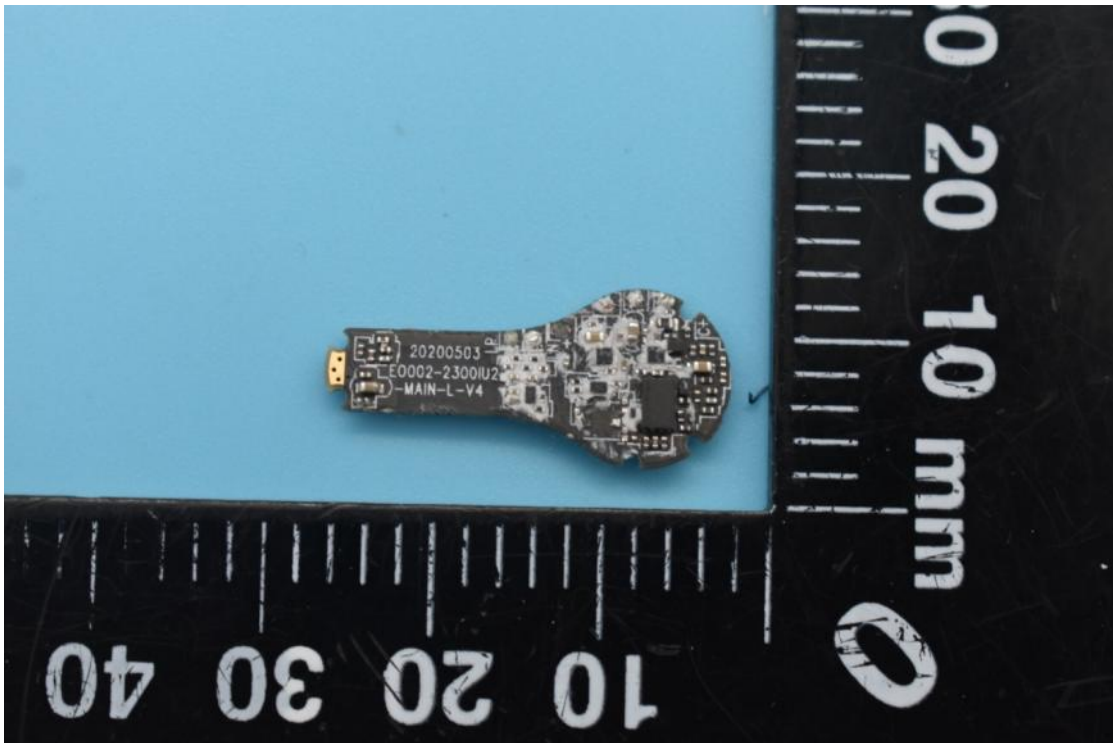

MODEL NAME:ECS3001T, FCC ID:2ASDIECS3001T

IC:24662-ECS3001T

Internal Photos

1. EUT uncover view

2. Antenna view