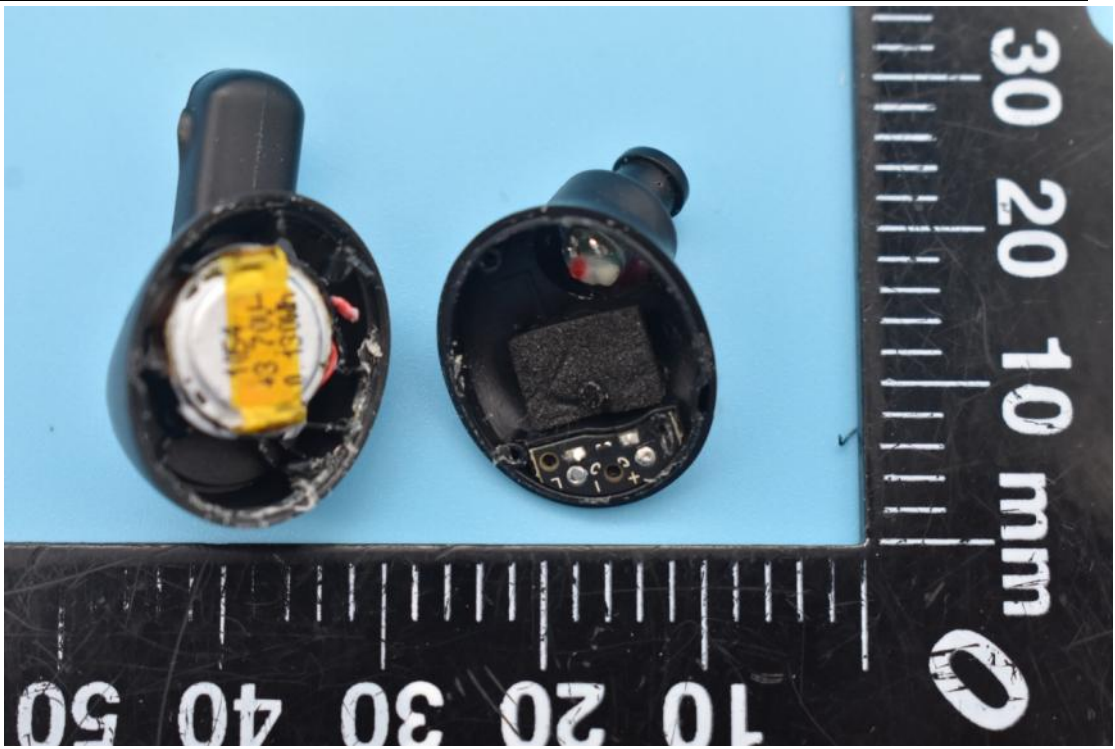

MODEL NAME:ECS3001T, FCC ID:2ASDIECS3001T

IC:24662-ECS3001T

Internal Photos

1. EUT uncover view

2. Antenna view