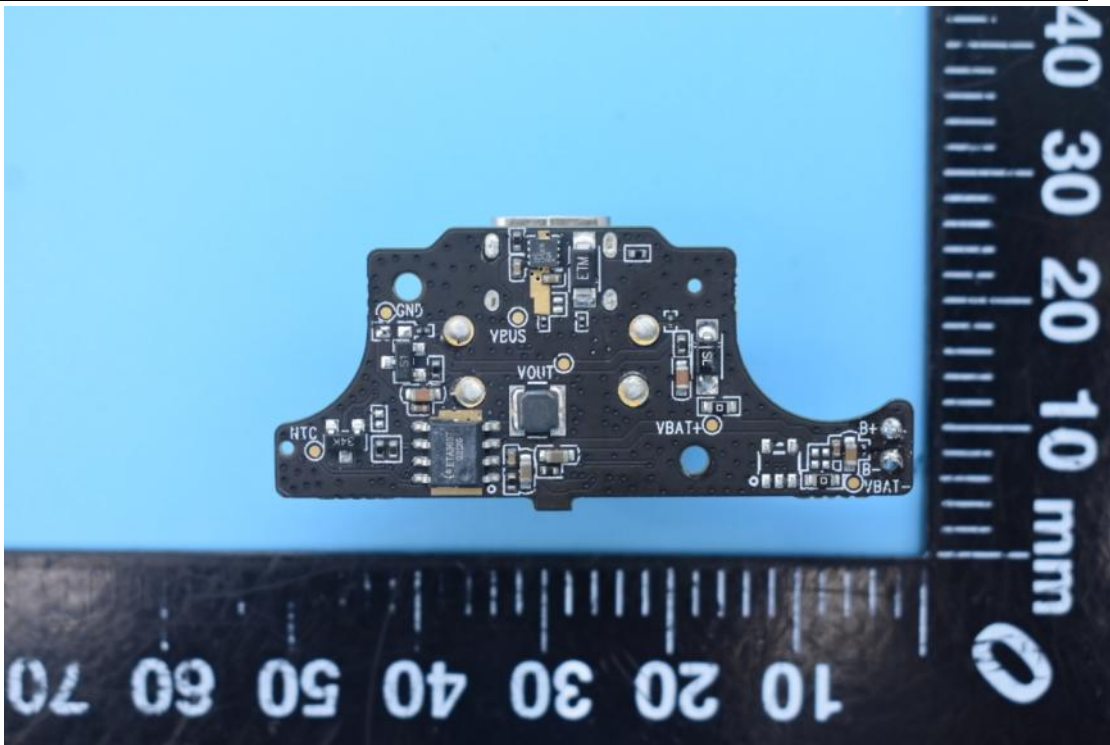

MODEL NAME:ECS3001T, FCC ID:2ASDIECS3001T

IC:24662-ECS3001T

Internal Photos

1. EUT uncover view

2. Antenna view