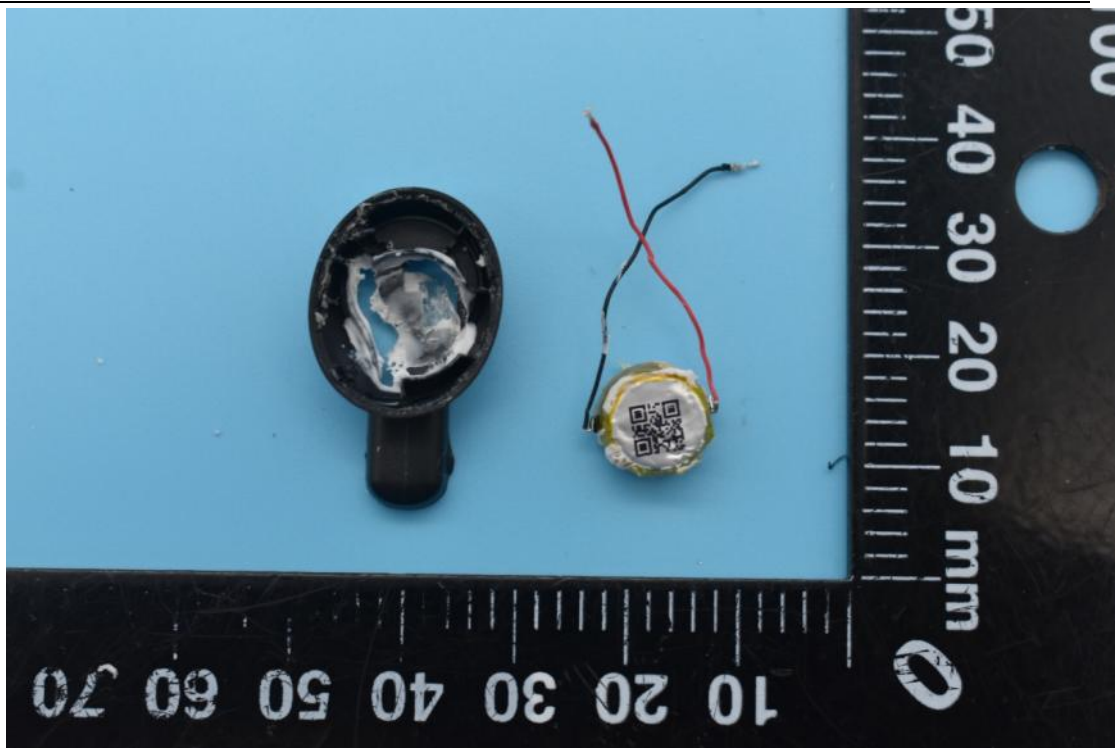

MODEL NAME:ECS3001T, FCC ID:2ASDIECS3001T

IC:24662-ECS3001T

Internal Photos

1. EUT uncover view

2. Antenna view