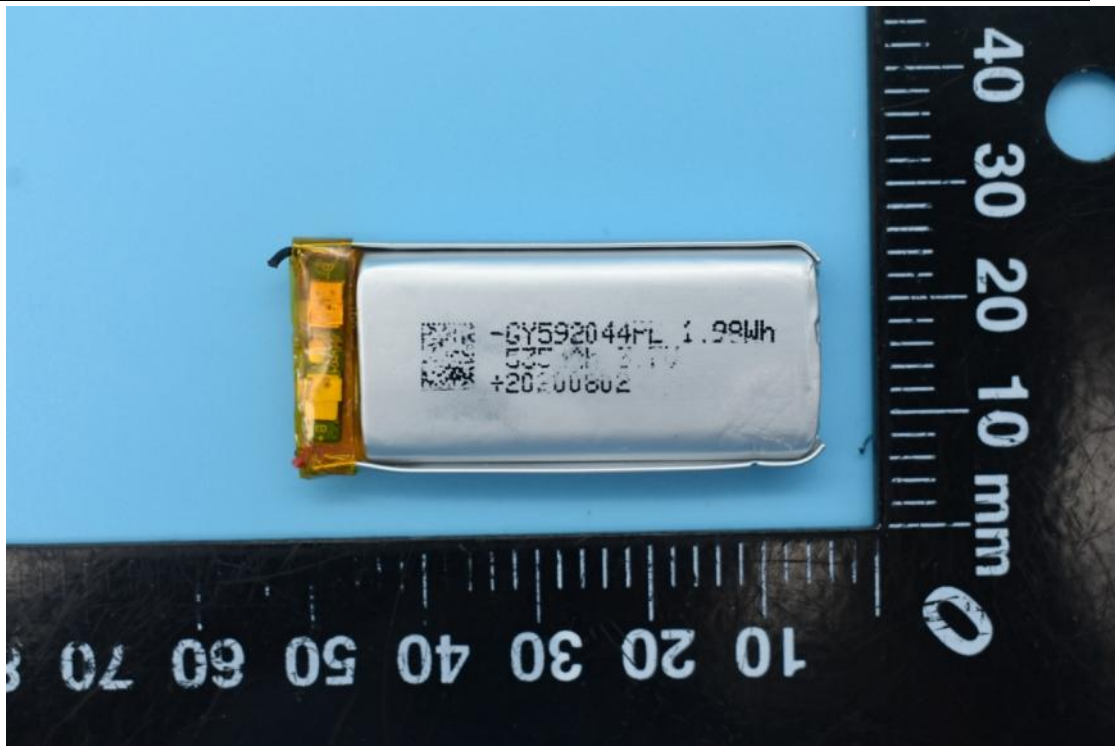

MODEL NAME:ECS3001T, FCC ID:2ASDIECS3001T

IC:24662-ECS3001T

Internal Photos

1. EUT uncover view

2. Antenna view