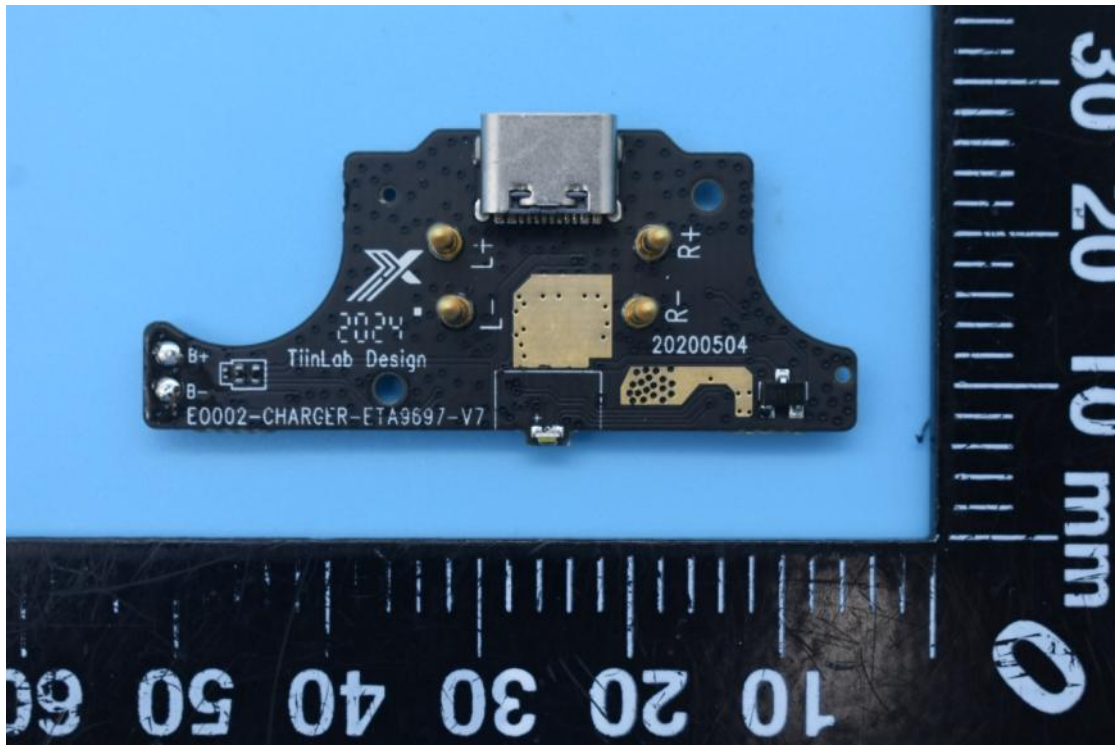

MODEL NAME:ECS3001T, FCC ID:2ASDIECS3001T

IC:24662-ECS3001T

Internal Photos

1. EUT uncover view

2. Antenna view