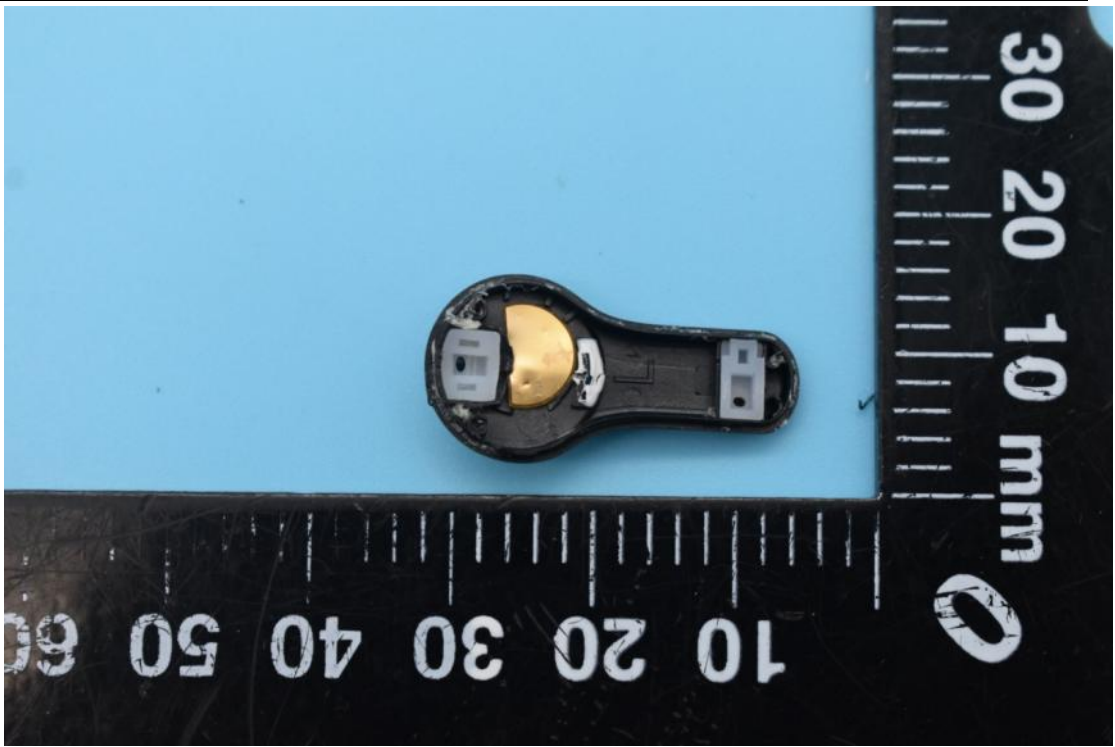

MODEL NAME:ECS3001T, FCC ID:2ASDIECS3001T

IC:24662-ECS3001T

Internal Photos

1. EUT uncover view

2. Antenna view