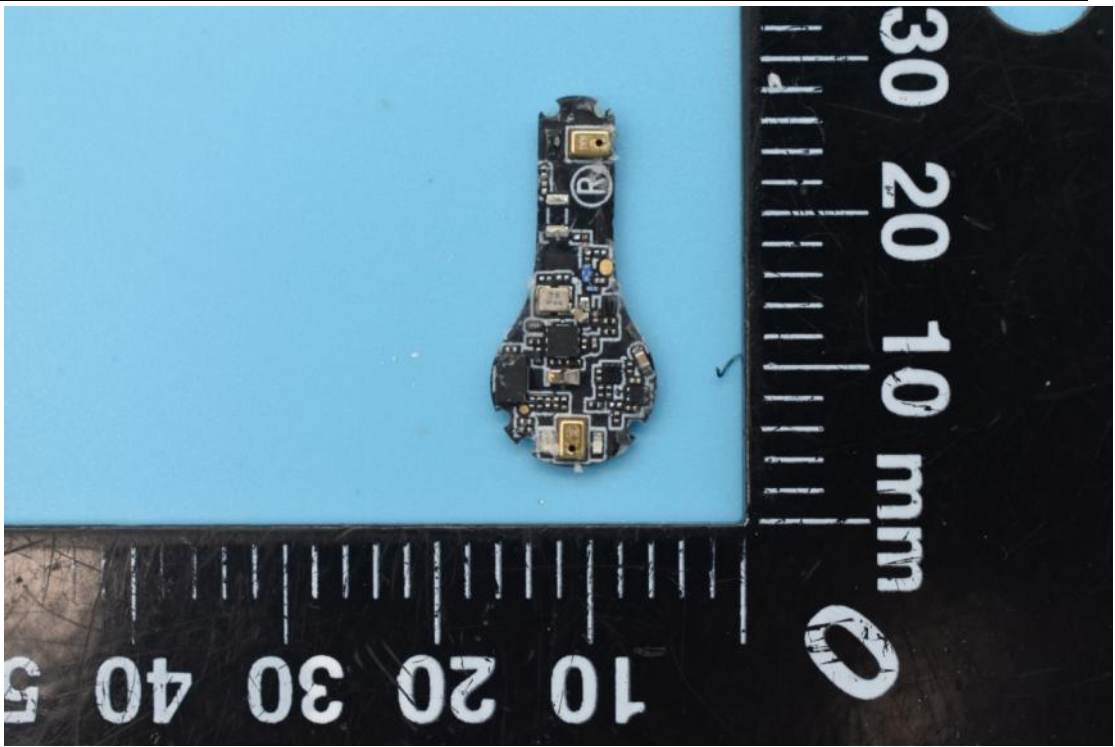

MODEL NAME:ECS3001T, FCC ID:2ASDIECS3001T

IC:24662-ECS3001T

Internal Photos

1. EUT uncover view

2. Antenna view