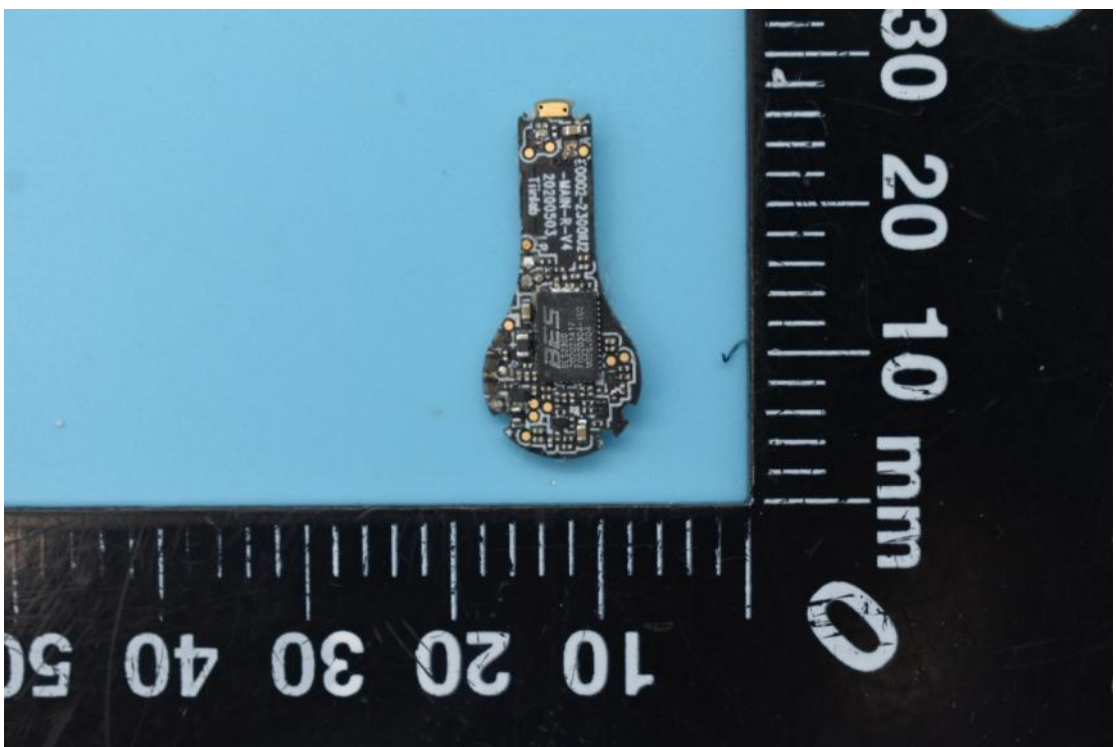

MODEL NAME:ECS3001T, FCC ID:2ASDIECS3001T

IC:24662-ECS3001T

Internal Photos

1. EUT uncover view

2. Antenna view