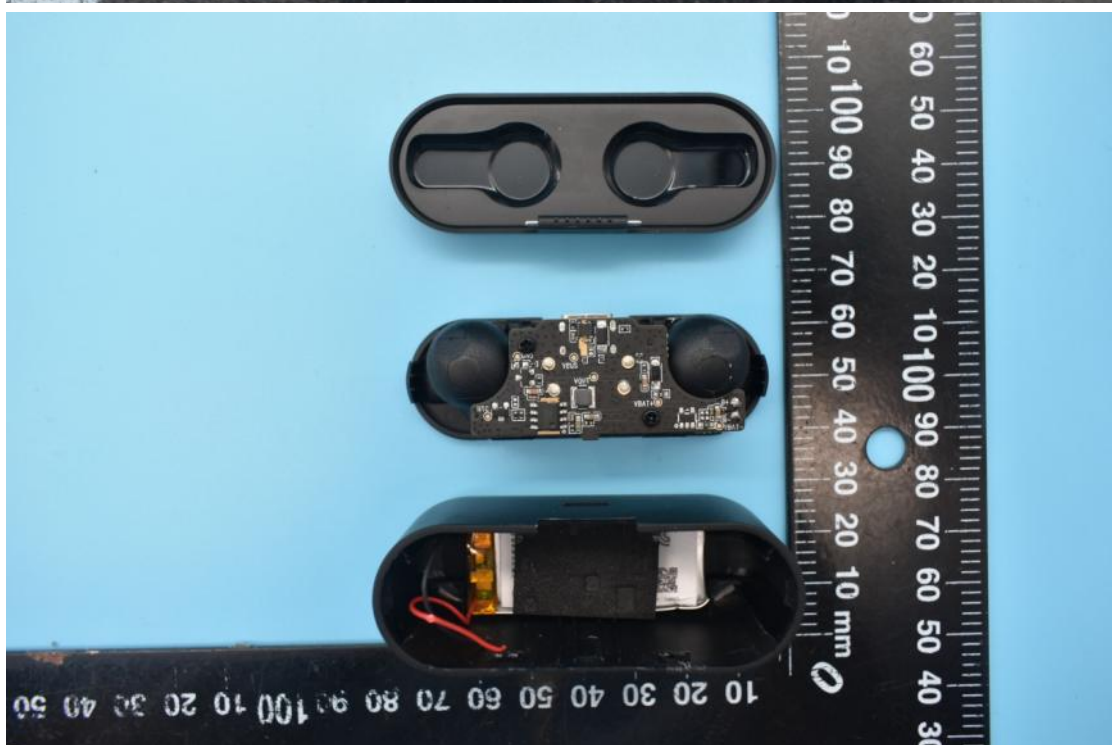

MODEL NAME:ECS3001T, FCC ID:2ASDIECS3001T

IC:24662-ECS3001T

Internal Photos

1. EUT uncover view

2. Antenna view